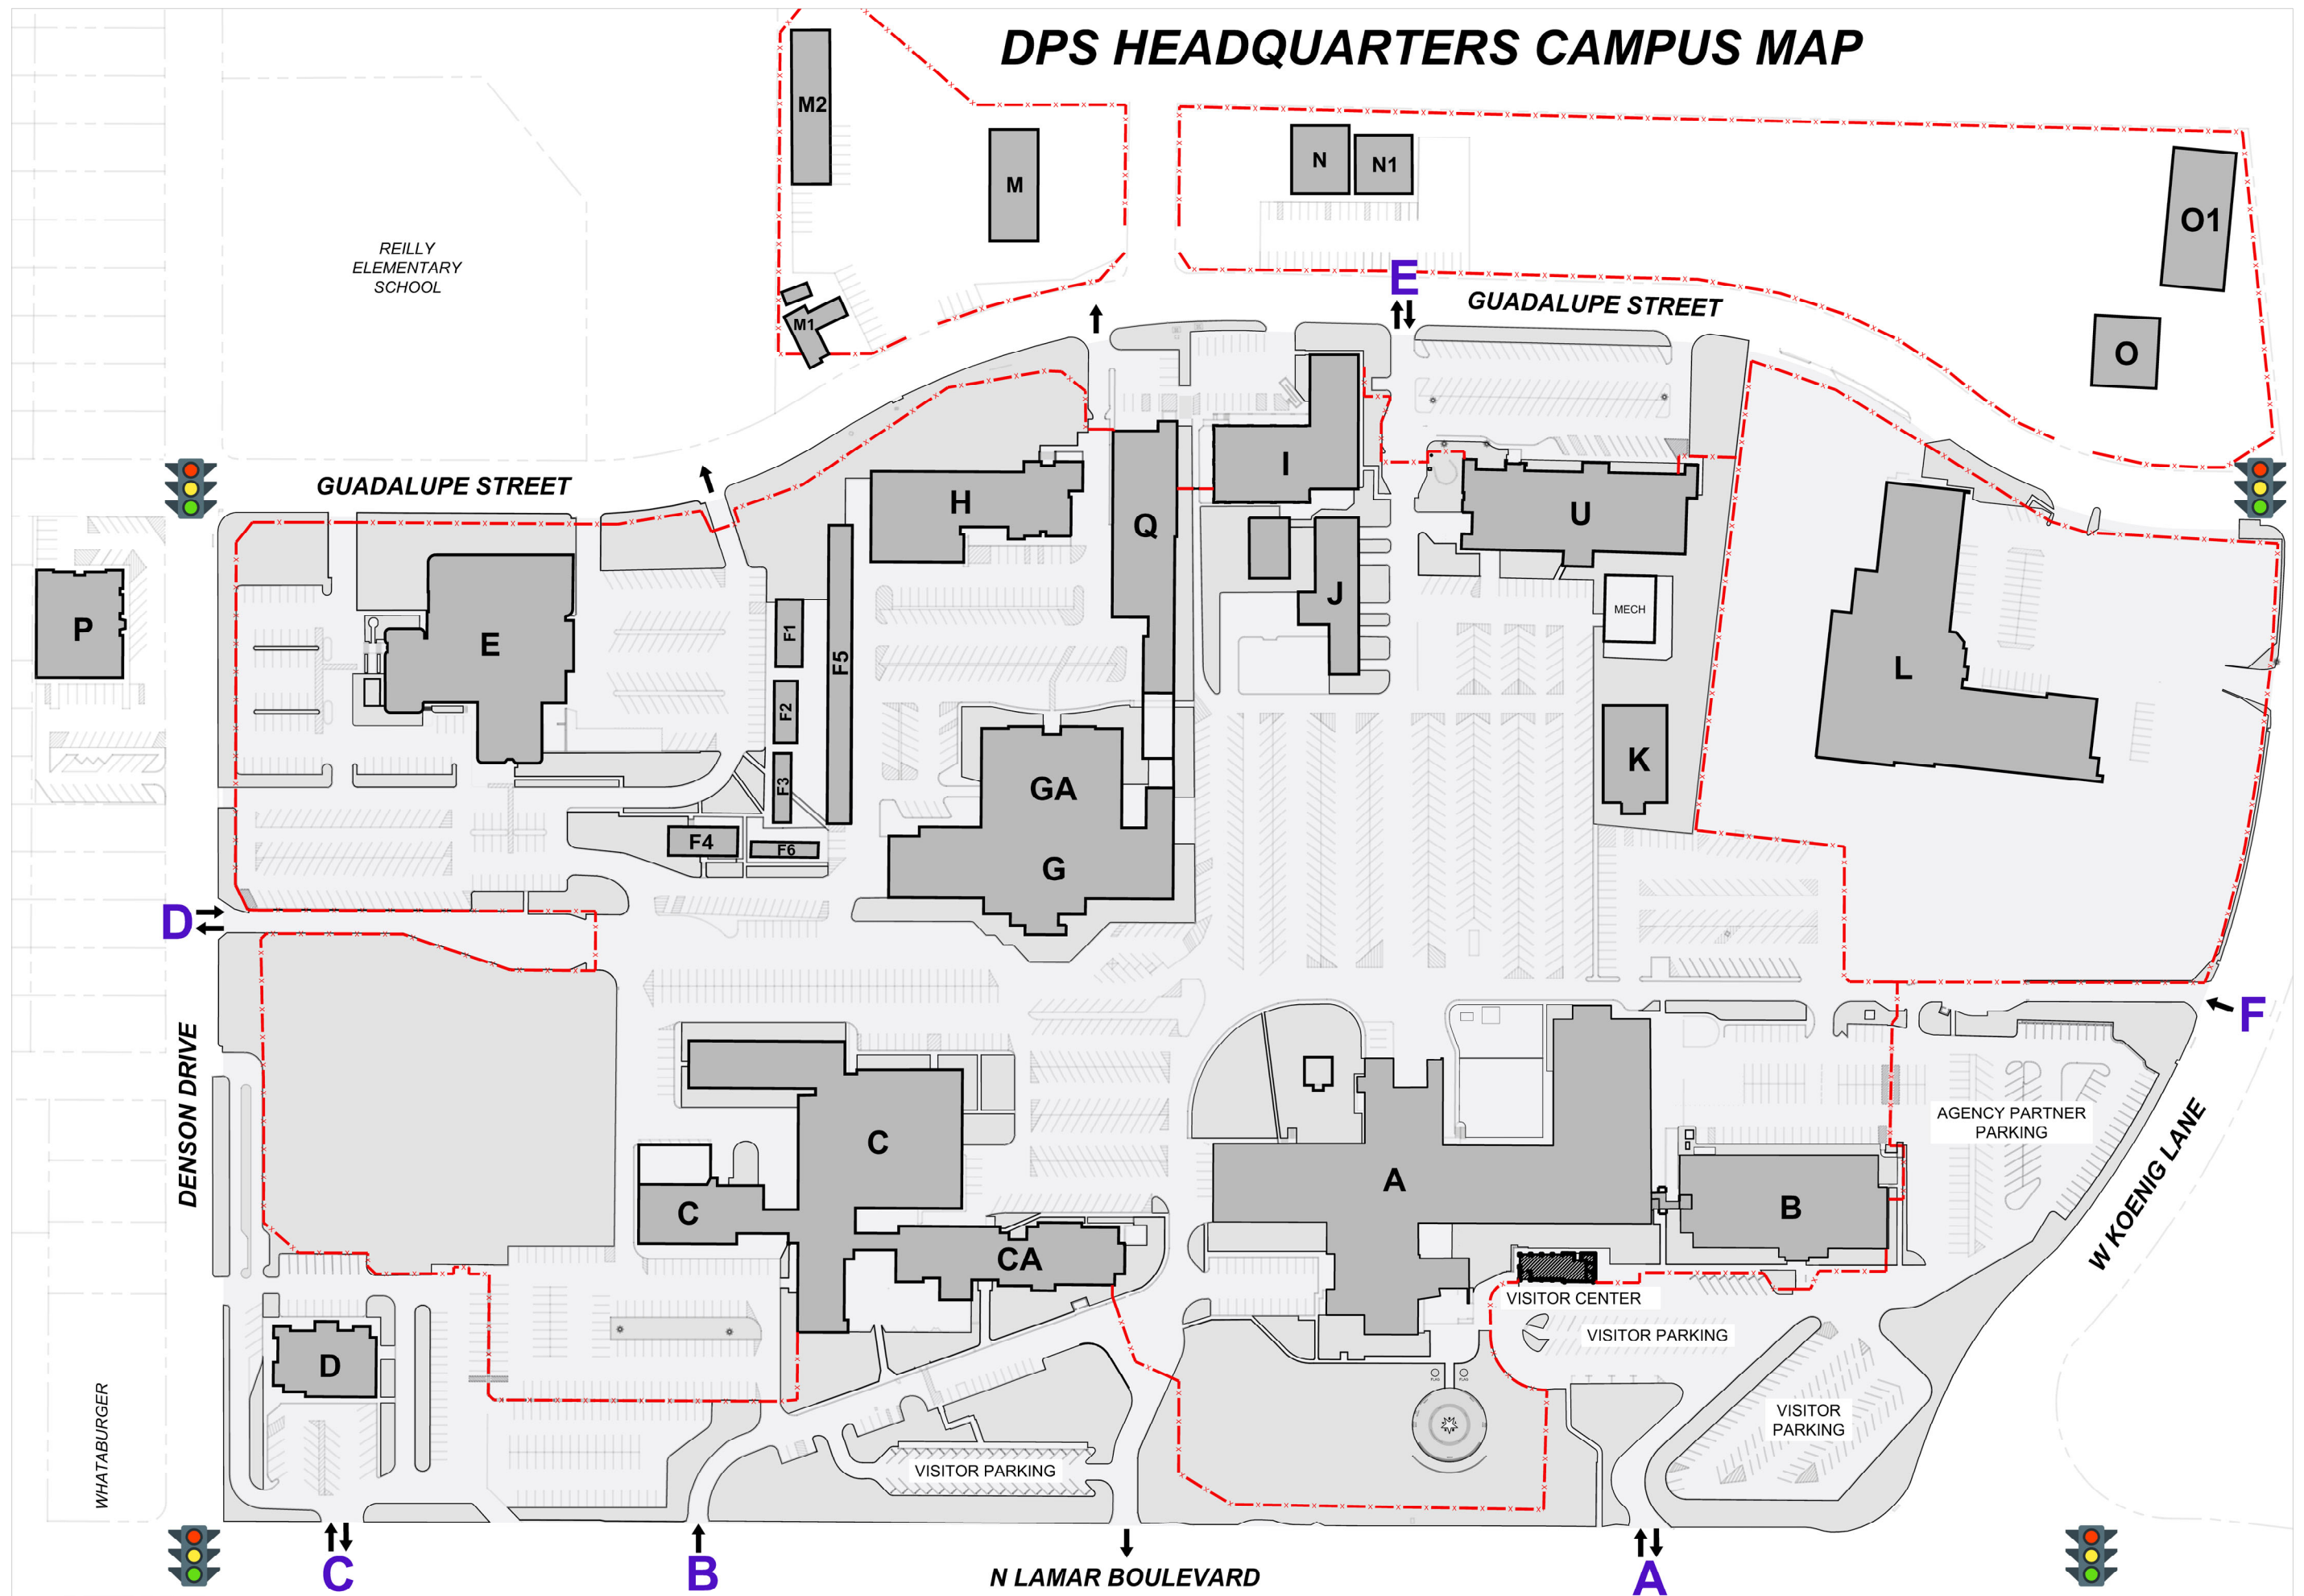

DPS HEADQUARTERS CAMPUS MAP

REILLY
ELEMENTARY
SCHOOL

GUADALUPE STREET

GUADALUPE STREET

DENSON DRIVE

N LAMAR BOULEVARD

W KOENG LANE

AGENCY PARTNER
PARKING

VISITOR CENTER

VISITOR PARKING

VISITOR
PARKING

WHATABURGER