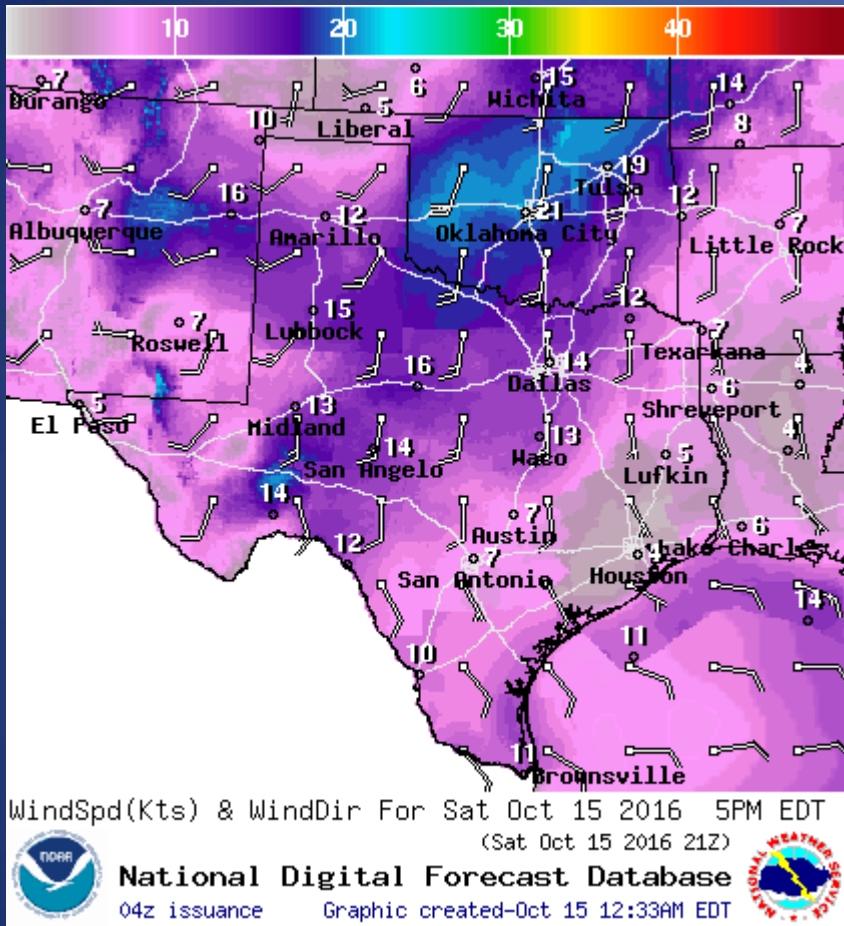

Weather Forecast

Wind Speeds