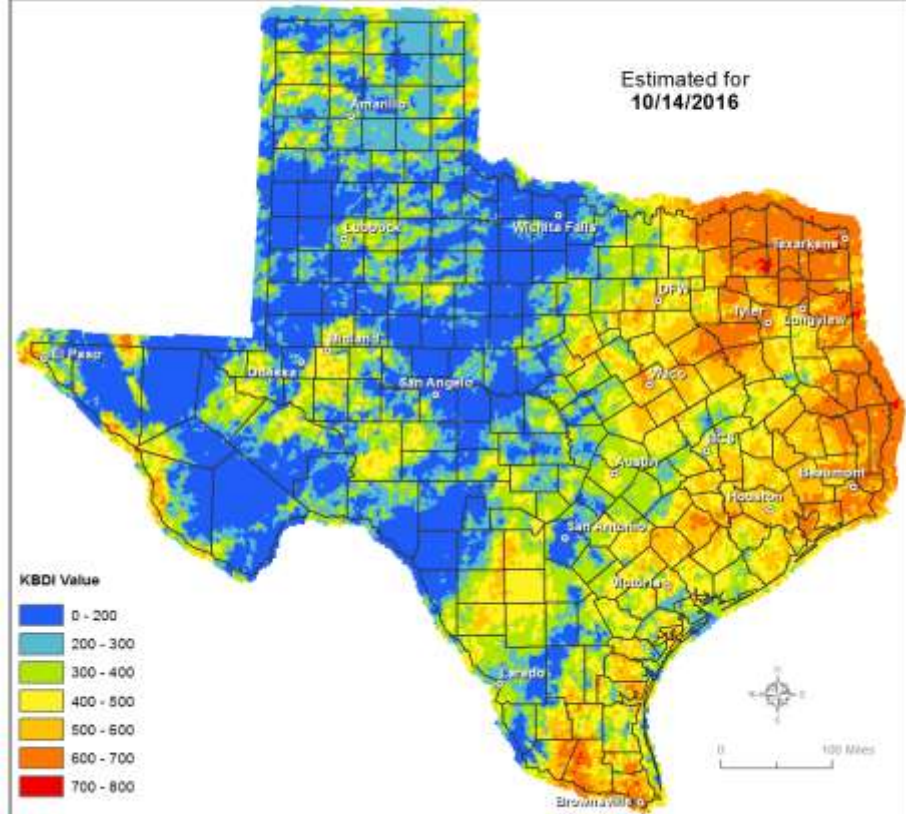

Keetch-Byram Drought Index

(4 km x 4 km resolution)

Estimated for
10/14/2016

KBDI Value

- 0 - 200
- 200 - 300
- 300 - 400
- 400 - 500
- 500 - 600
- 600 - 700
- 700 - 800

Produced by TAMU Spatial Sciences Laboratory in partnership with Texas A&M Forest Service