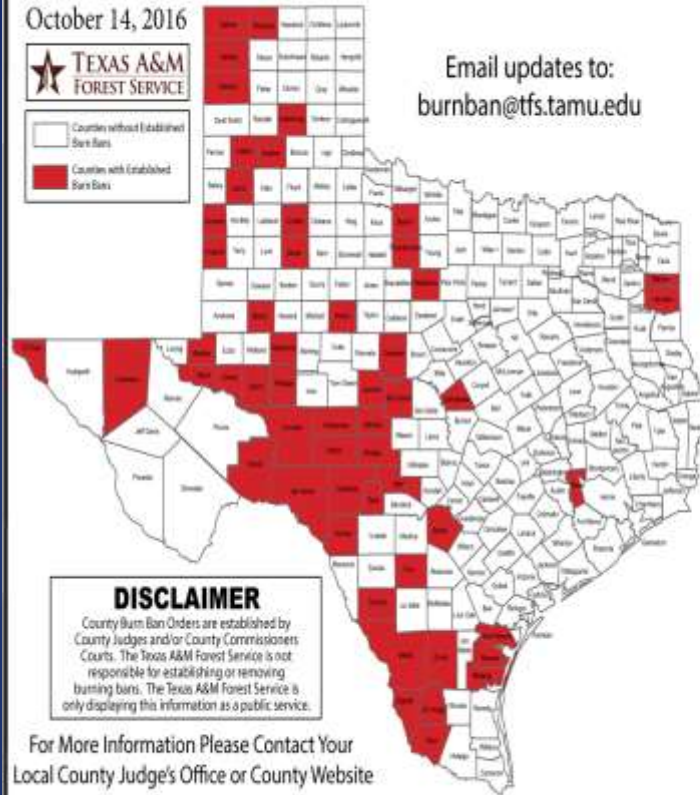

Burn Bans and KBDI INDEX

OUTDOOR BURN BANS

October 14, 2016

☐ Counties without Established Burn Bans
☒ Counties with Established Burn Bans

Email updates to:
burnban@tfs.tamu.edu

Counties with Burn Bans: 54

- Armstrong
- Baylor*
- Brewer
- Castro
- Cochran
- Coleman
- Concho
- Corre
- Crockett
- Crosby
- Calhoun
- Dallas
- Dewitt
- Duval
- Edwards
- El Paso
- Frio
- Garra
- Gastropack
- Harrison
- Hartley
- Jim Hogg
- Kerr*
- Kinble
- Kinney
- Kleberg
- Lamb
- Lampasas
- Martin
- Morris
- McCulloch
- Nevada
- Nolan
- Nueces
- Oldham
- Reagan
- Real
- San Patricio
- Schlesinger
- Sherman
- Star
- Stephens
- Sutton
- Sewster
- Tarrant
- Throckmorton
- Upton
- Val Verde
- Waller
- Ward
- Webb
- Wheeler*
- Yorkum
- Zapata

DISCLAIMER

For More Information Please Contact Your Local County Judge's Office or County Website

RED FLAG WARNINGS: www.weather.gov

Burn Ban RSS feed available at <http://tfsrps.tamu.edu/wildfires/BurnBan.xml>