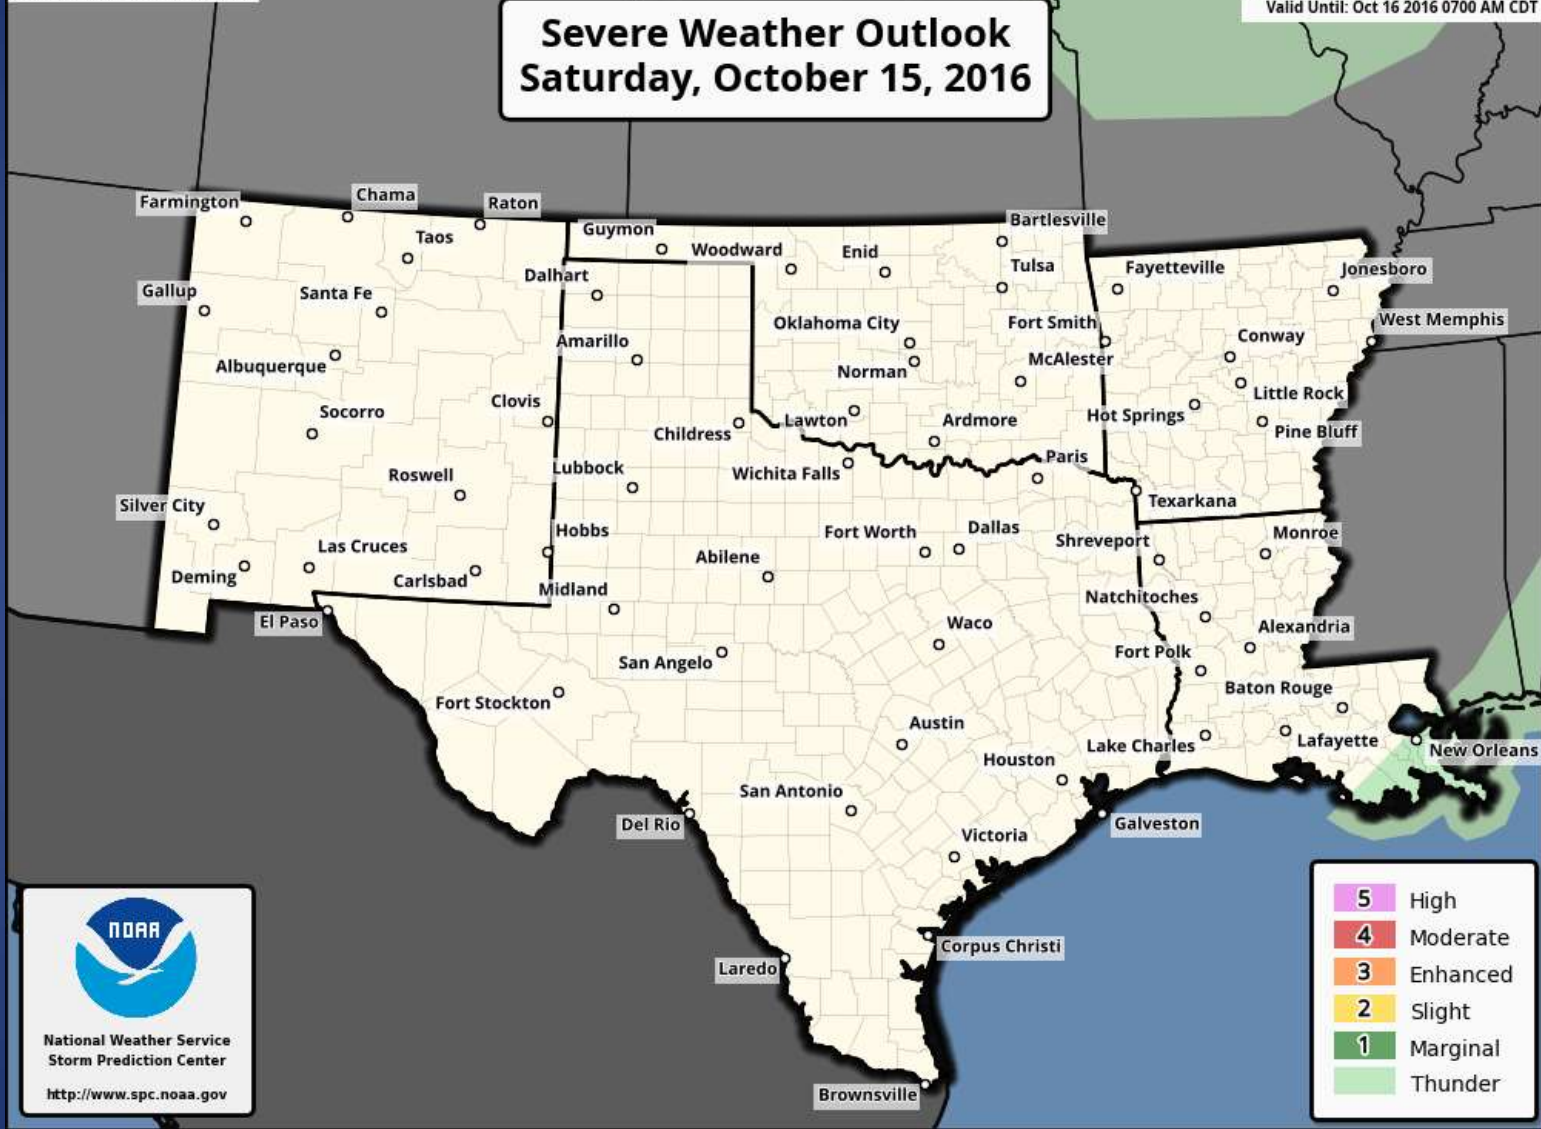

Weather Forecast

Wind Speeds

Gusts

Hazardous Weather

Highlighted Area: FEMA Region 6

Last Updated: Oct 15 2016 0739 AM CDT
Valid Until: Oct 16 2016 0700 AM CDT

Severe Weather Outlook Saturday, October 15, 2016

Weather Warning/Advisories Issued

DATE	WARNING TYPE	LOCATION
10/14/16	Flood Warning Extended	Nueces River near Tilden affecting McMullen County
10/14/16	Flood Warning Continues	Nueces River near Tilden affecting McMullen County