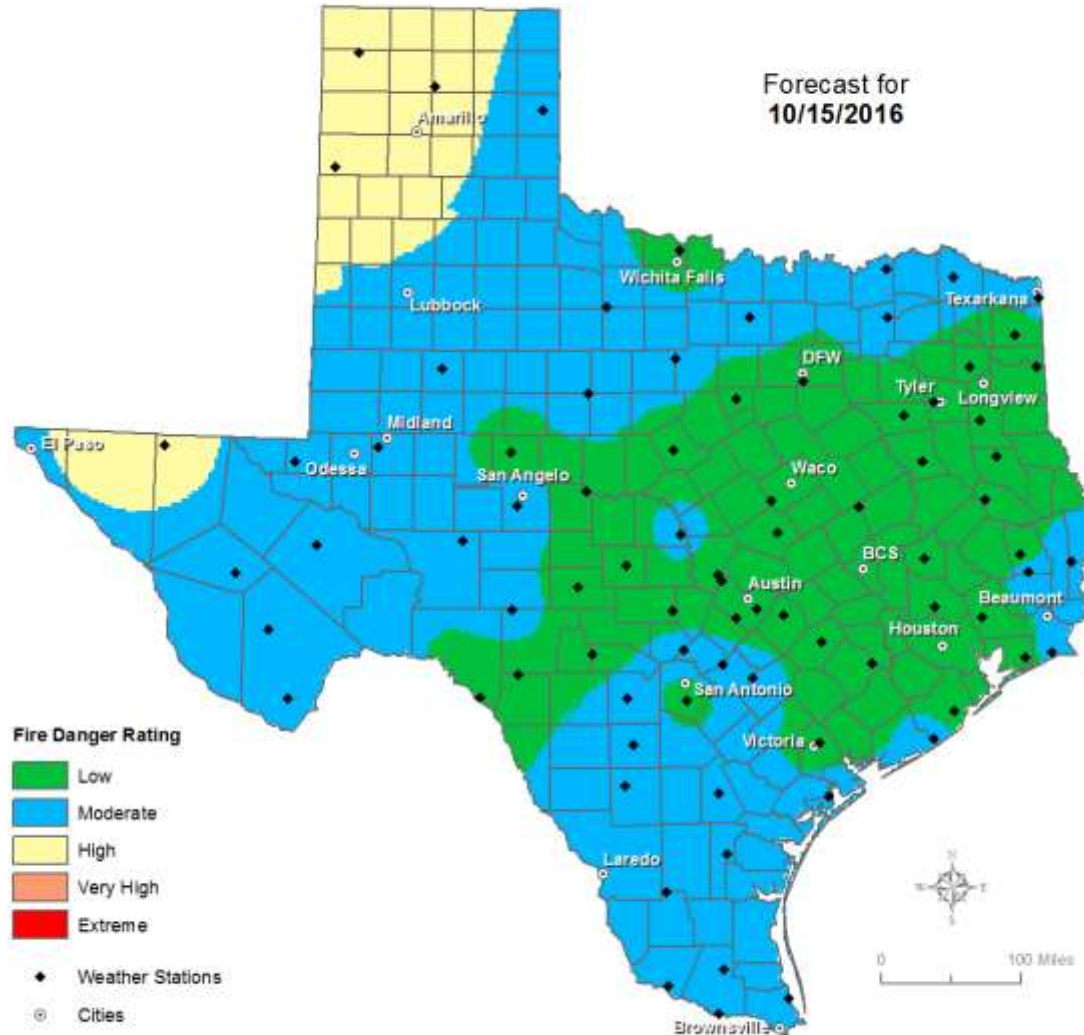

Fire Danger Forecast

Forecast Fire Danger