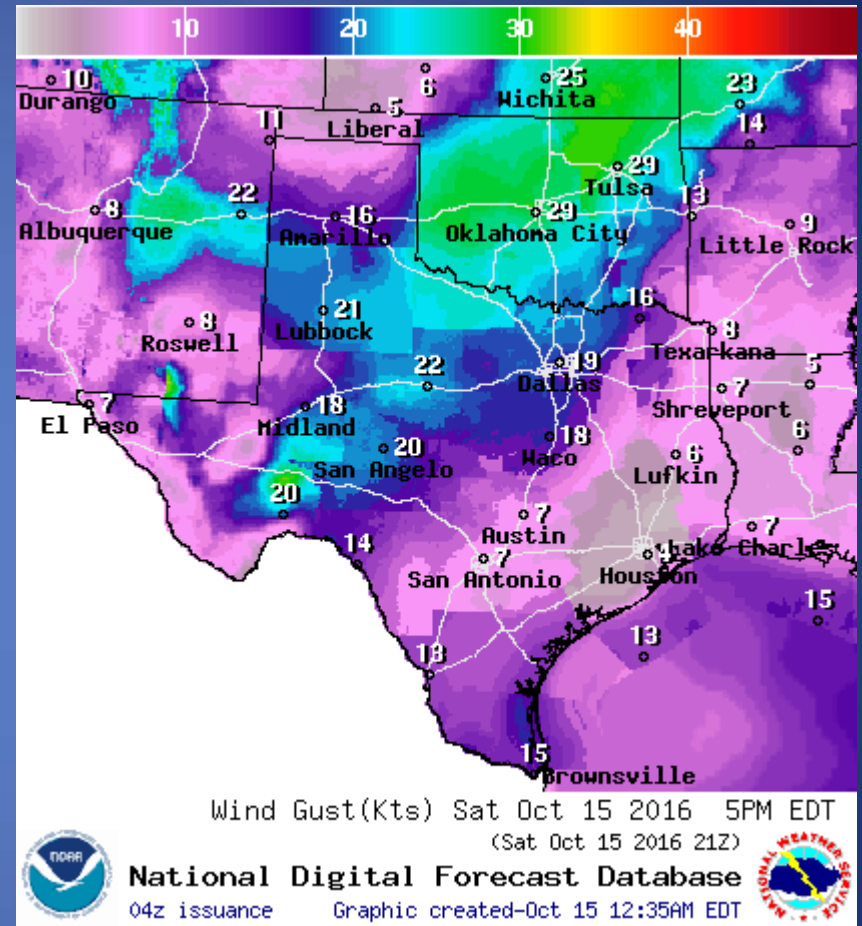

Weather Forecast

Gusts