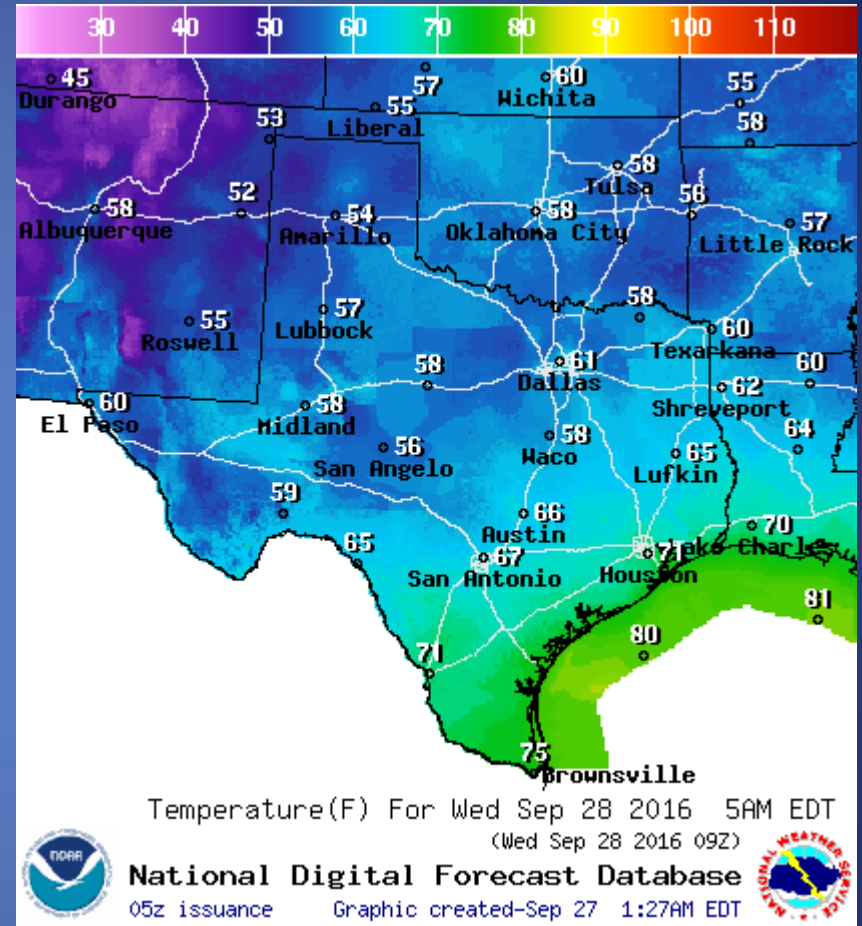

Weather Forecast

Highs

Lows