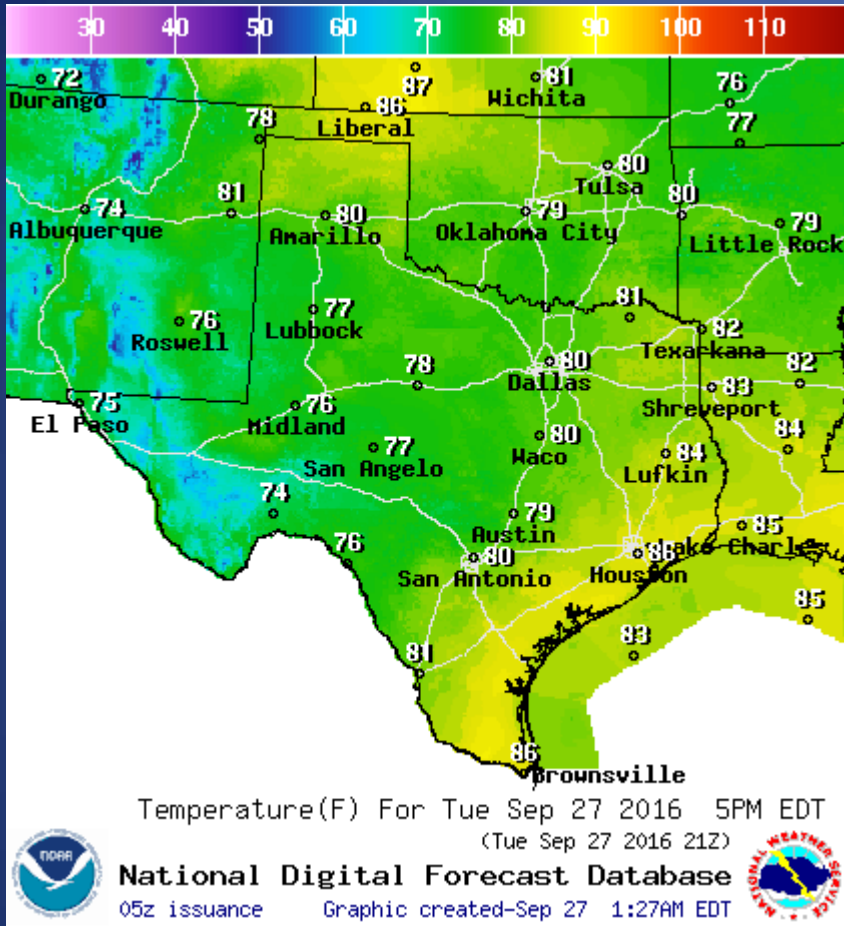

Weather Forecast

Highs