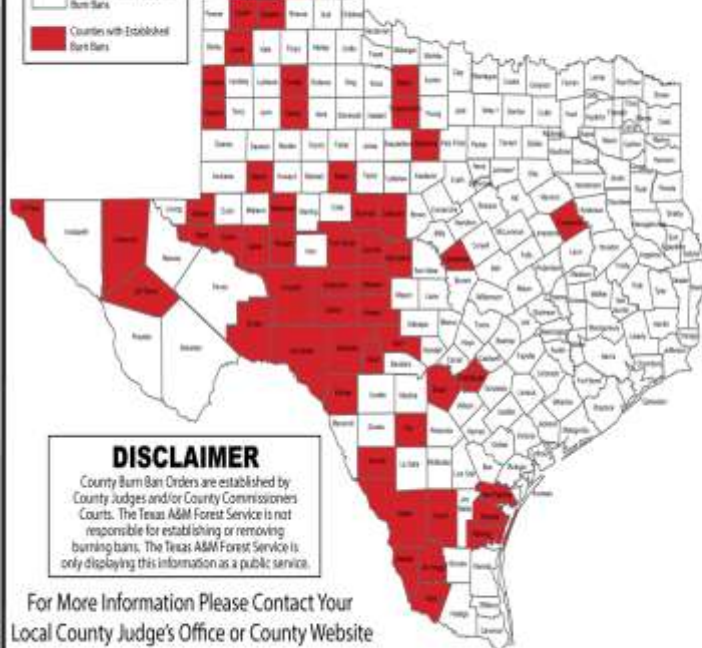

Burn Bans and KBDI INDEX

OUTDOOR BURN BANS

September 26, 2016

☐ Counties without Established Burn Bans
☒ Counties with Established Burn Bans

Email updates to:
burnban@tfs.tamu.edu

Counties with Burn Bans: 54

- Armstrong
- Baylor*
- Brewer
- Castro
- Cochran
- Coleman
- Concho
- Crane
- Crockett
- Crosby
- Cullbertson
- Dallam
- Dimmit
- Dove
- Edwards
- El Paso
- Foard
- Frisco
- Garza
- Gilmer
- Guadalupe
- Hartley
- Jeff Davis
- Jim Hogg
- Keel*
- Kimble
- Kinney
- Kleberg
- Lamb
- Lampasas
- Martin
- McCallum
- Morand
- Nolan
- Nueces
- Reagan
- Real
- Rennels
- San Patricio
- Schleicher
- Starr
- Stephens
- Sutton
- Swisher
- Tarrant
- Throckmorton
- Tom Green
- Upton
- Val Verde
- Ward
- Webb
- Winkler*
- Yoakum
- Zapata

DISCLAIMER

For More Information Please Contact Your Local County Judge's Office or County Website

RED FLAG WARNINGS: www.weather.gov

Burn Ban RSS feed available at <http://tfsfrp.tamu.edu/wildfires/BurnBan.xml>