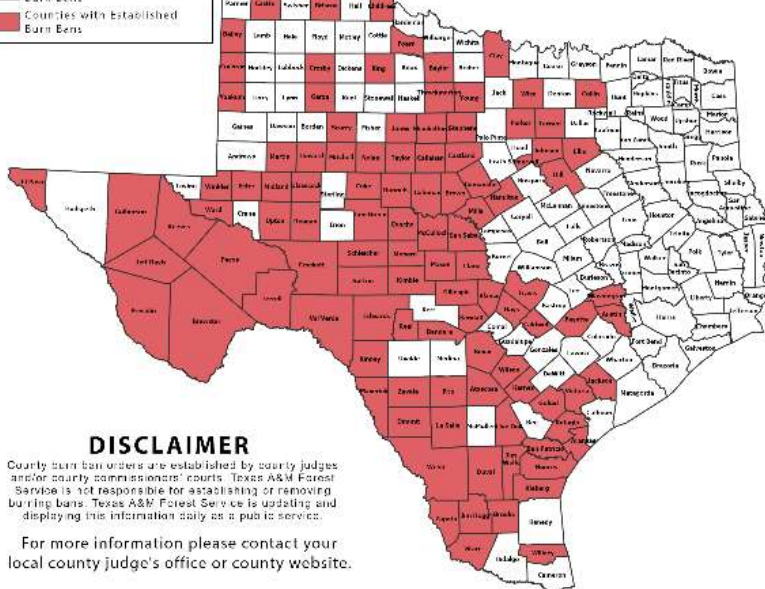

Burn Bans and KBDI INDEX

OUTDOOR BURN BANS

November 01, 2019

Counties without Established Burn Bans
 Counties with Established Burn Bans

Email updates to:
burnban@tfs.tamu.edu

DISCLAIMER

For more information please contact your local county judge's office or county website.

Counties with Burn Bans: 110

- Aransas
- Armstrong
- Atascosa
- Austin
- Bailly
- Bandera
- Baylor
- Bexar
- Blanco
- Brewster
- Briscoe
- Brooks
- Brown
- Caldwell
- Callahan
- Castro
- Childress
- Clay
- Cochran
- Coke
- Coleman
- Collin
- Comanche
- Concho
- Cook
- Crosby
- Culberson
- Dallam
- Dawson
- Eastland
- Ector
- Edwards
- El Paso
- Ellis
- Fayette
- Foard
- Frio
- Garza
- Gillespie
- Glasscock
- Goliad
- Hamilton
- Hays
- Hill
- Howard
- Jackson
- Jeff Davis
- Jim Hogg
- Jim Wells
- Johnson
- Jones
- Karnes
- Kendall
- Kimble
- King
- Kinney
- Kleberg
- La Salle
- Lipscomb
- Livestock
- Lincoln
- Martin
- Matson
- Maverick
- McCulloch
- Menard
- Midland
- Mills
- Mitchell
- Nolan
- Nueces
- Oldham
- Parker
- Parmer
- Presidio
- Reagan
- Real
- Reeves
- Belugio
- Bunnell
- San Antonio
- San Saba
- Schleicher
- Sevier
- Shackelford
- Somervell
- Starr
- Stephens
- Sutton
- Tarrant
- Taylor
- Tarrant
- Terry
- Texas
- Tom Green
- Travis
- Upton
- Val Verde
- Victoria
- Ward
- Washington
- Webb
- Wheeler
- Willacy
- Wilson
- Johnson
- Winkler
- Wise
- Yoakum
- Young
- Zapata
- Zavala

RED FLAG WARNINGS: www.weather.gov
Additional map formats available at <https://tfsweb.tamu.edu/Burnbans/>