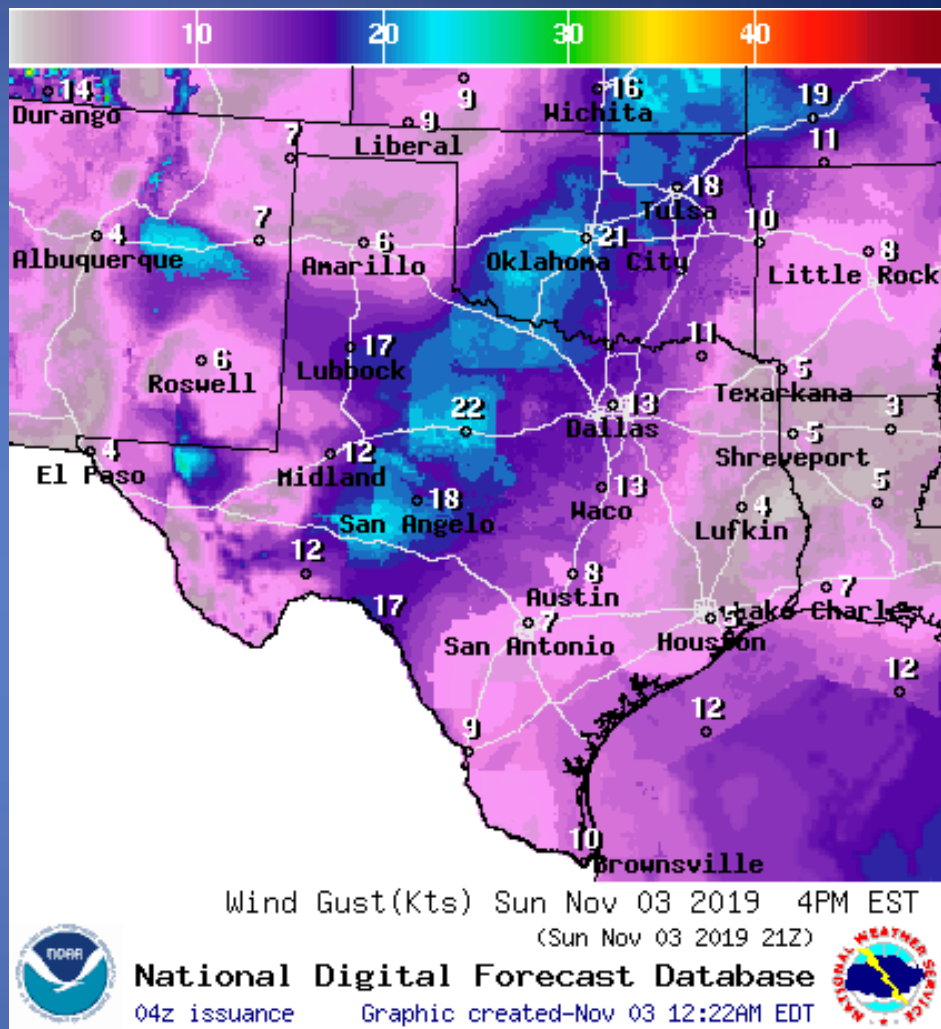

Weather Forecast

Highs

Lows

Weather Forecast

Wind Speeds

Gusts

Hazardous Weather

Highlighted Area: FEMA Region 6