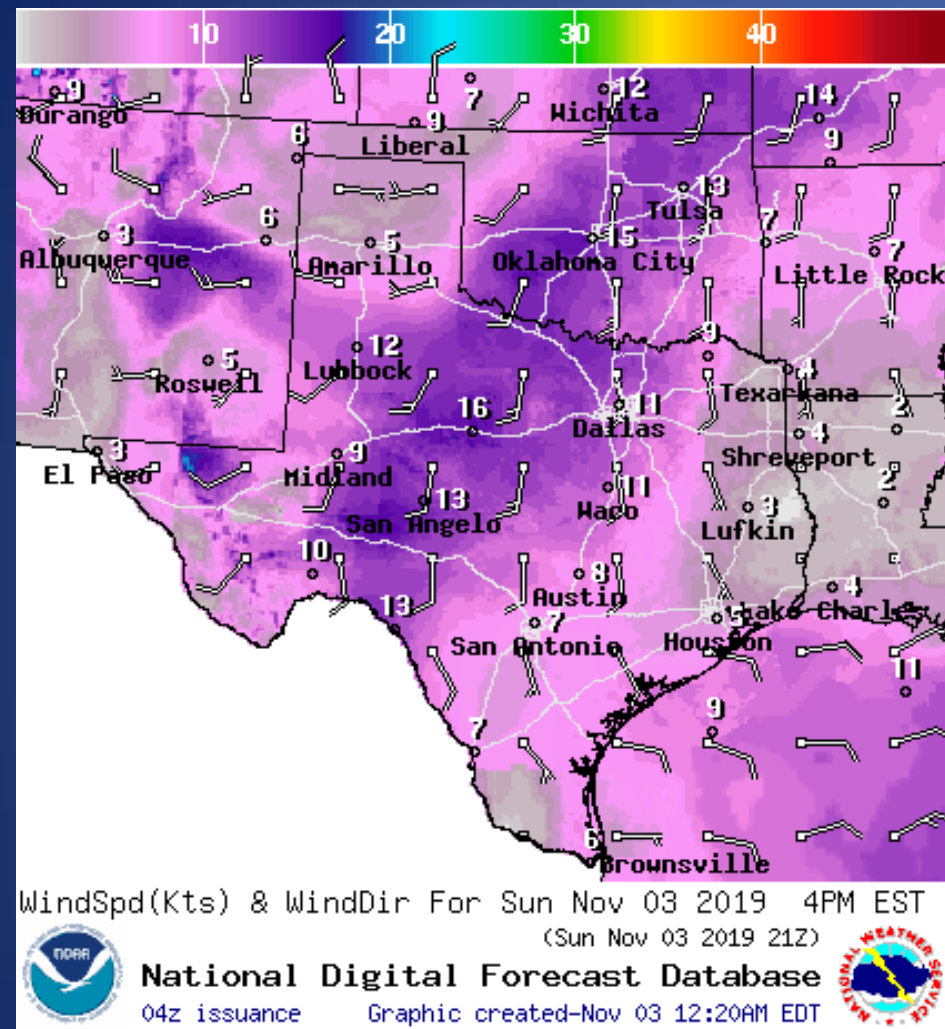

Weather Forecast

Highs

Lows

Weather Forecast

Wind Speeds

Gusts

Hazardous Weather

Highlighted Area: FEMA Region 6

Last Updated: Nov 03 2019 0639 AM CST
Valid Until: Nov 04 2019 0600 AM CST

Severe Weather Outlook Sunday, November 03, 2019

Weather Warning/Advisories Issued

DATE	WARNING TYPE	LOCATION
11/02/19	Coastal Flood Advisory	Kleberg and Nueces Counties