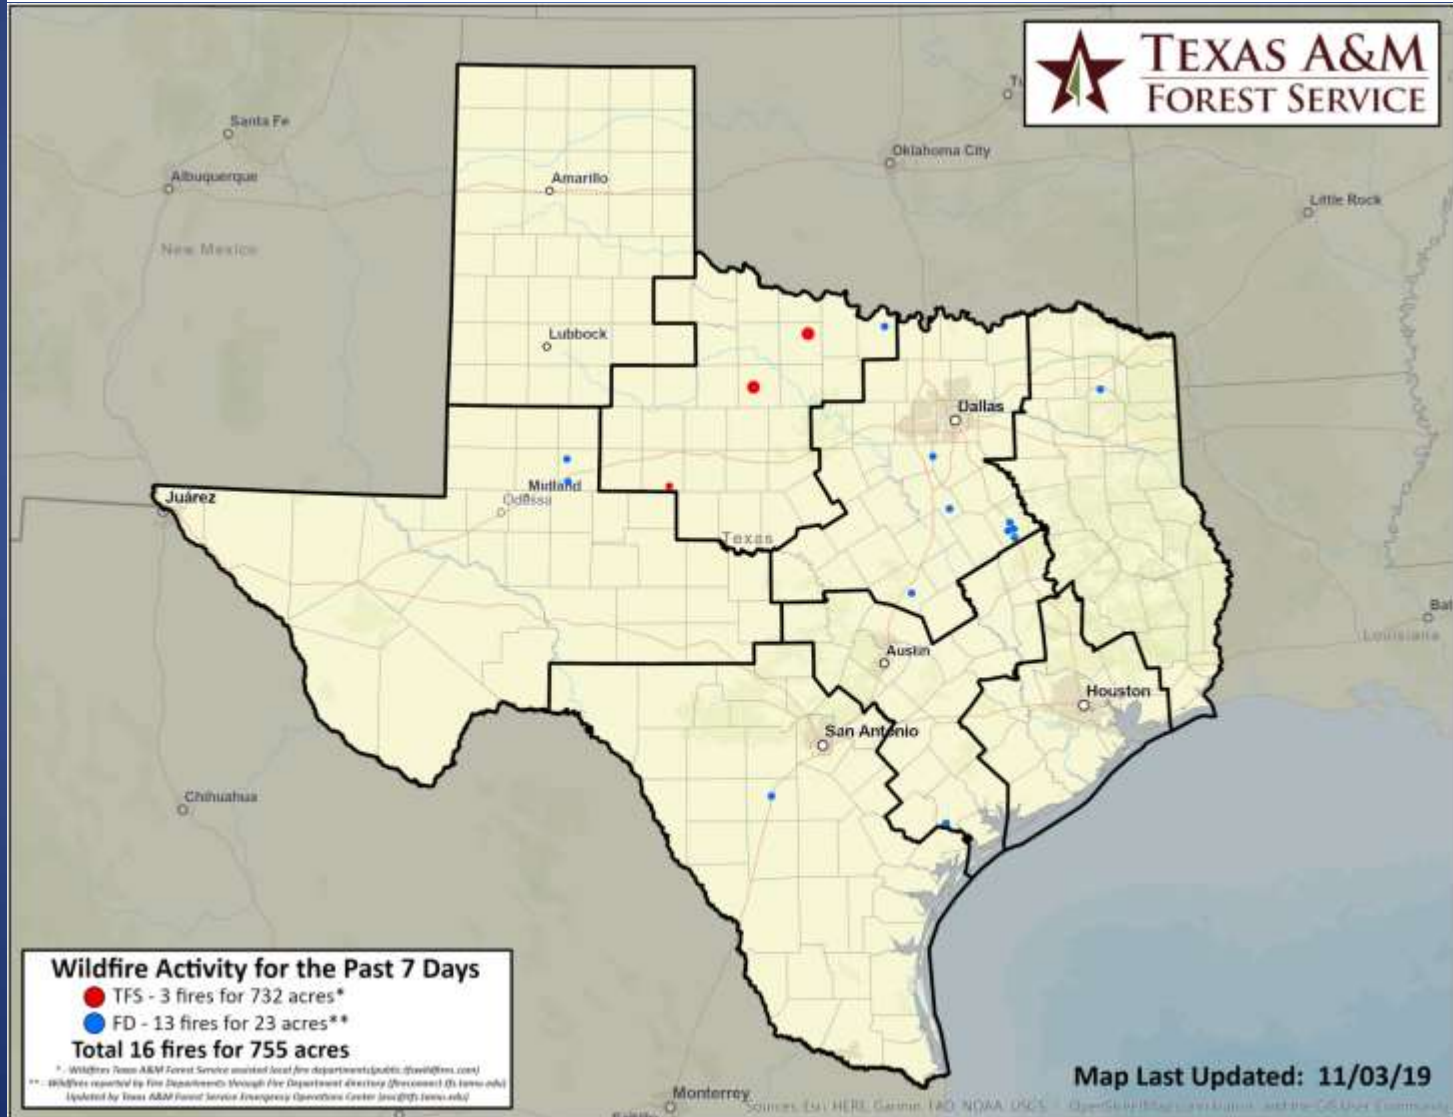

Fire Activity (*Last 24 Hours)

Reports 479 (no change) fires and 110,614 (no change) acres destroyed this year. There are 110 (no change) counties with burn bans. The Keetch–Byram Drought Index list 141 (no change) counties with an average over 400.