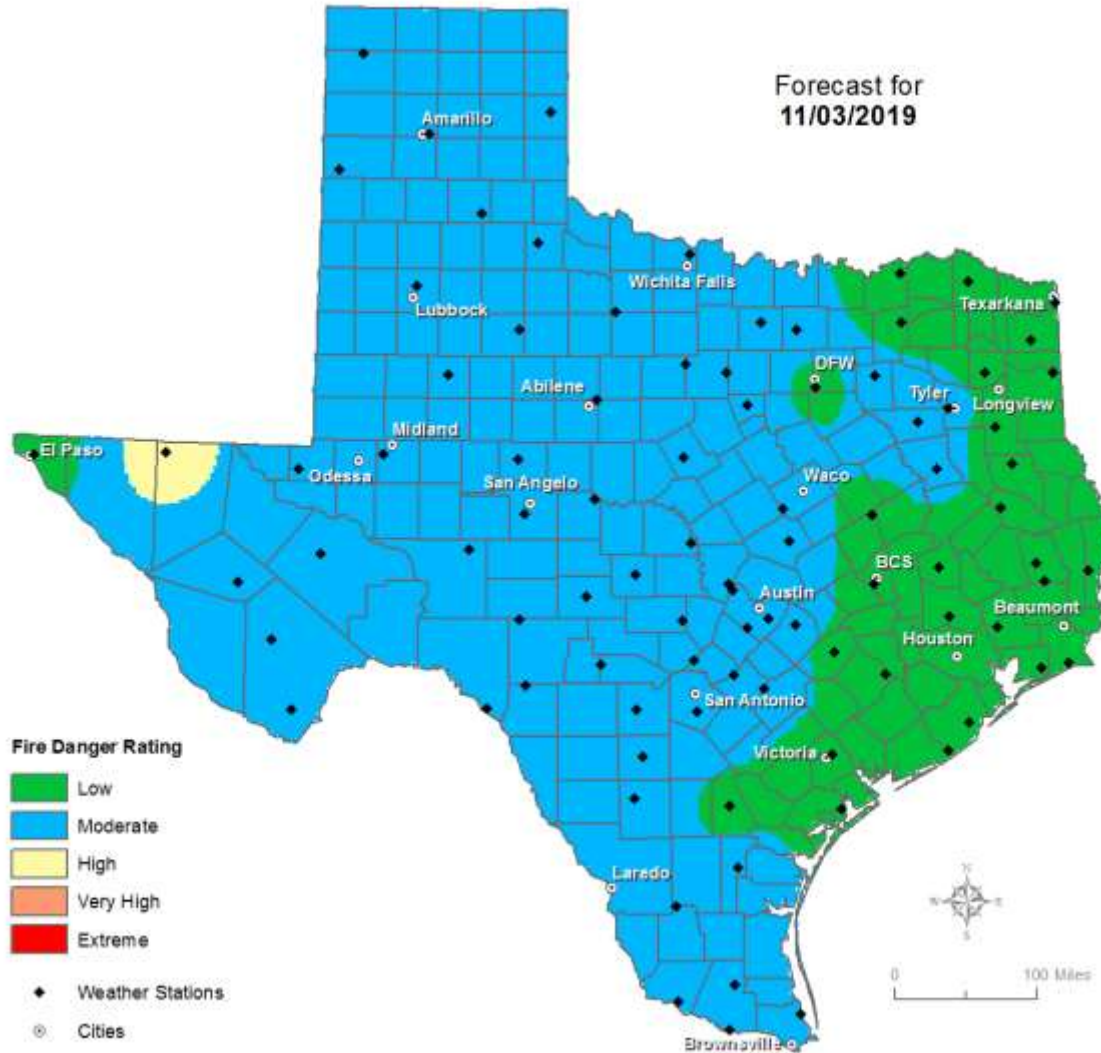

Fire Danger Forecast

Forecast Fire Danger