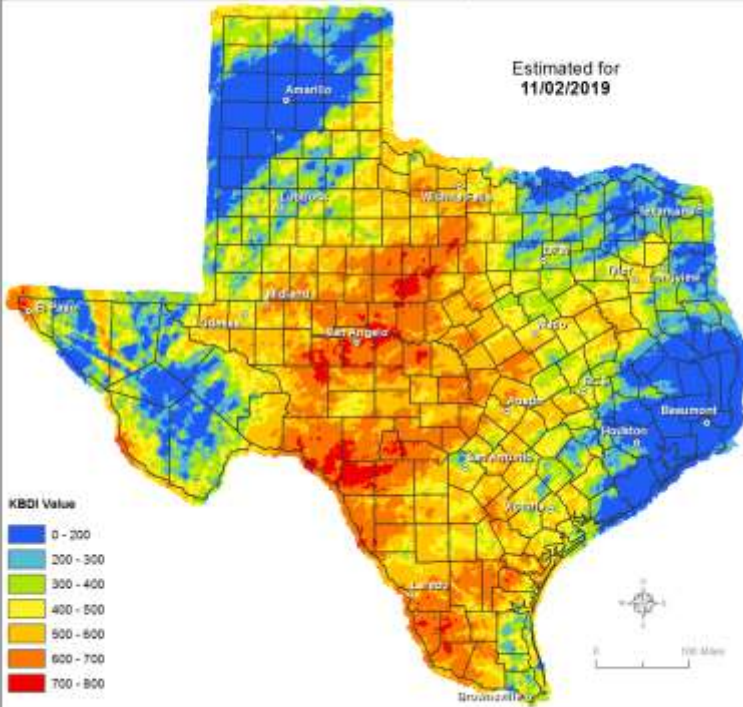

Keetch-Byram Drought Index

(4 km x 4 km resolution)

Estimated for
11/02/2019

- **KBDI Value**
- 0 - 200
- 200 - 300
- 300 - 400
- 400 - 500
- 500 - 600
- 600 - 700
- 700 - 800