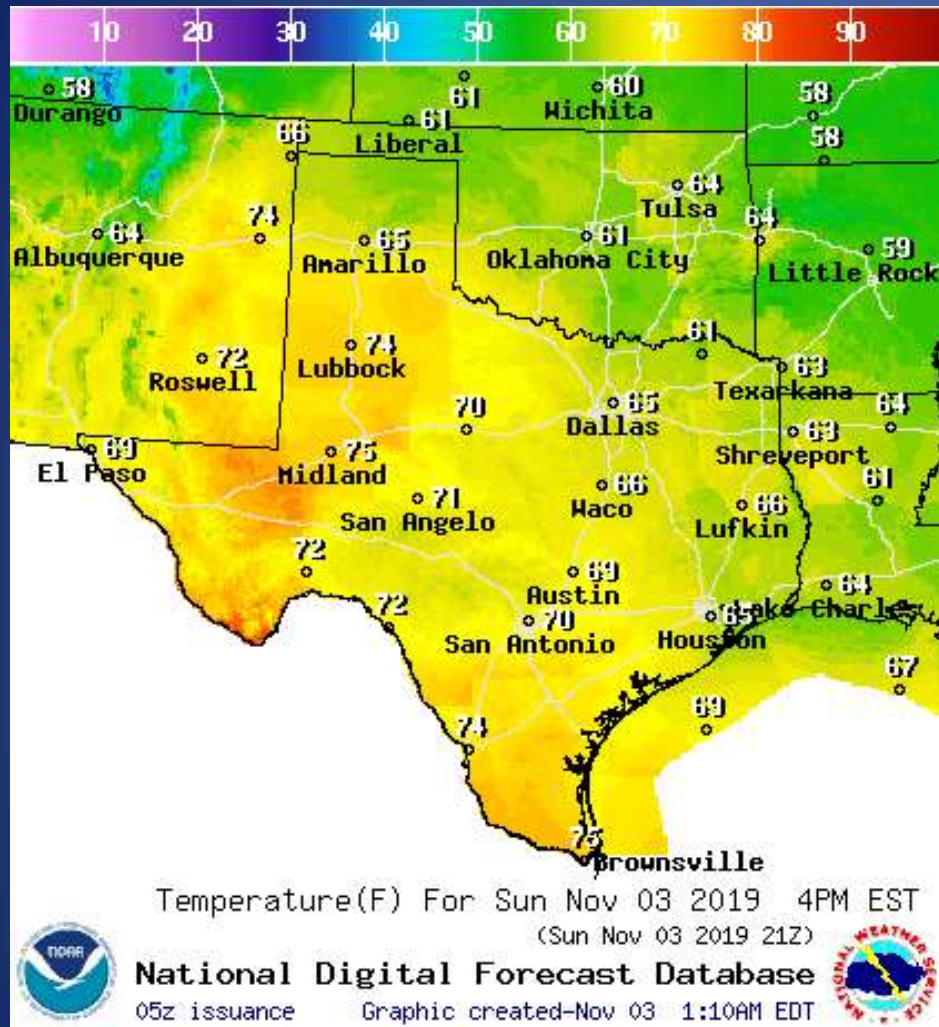

Weather Forecast

Highs