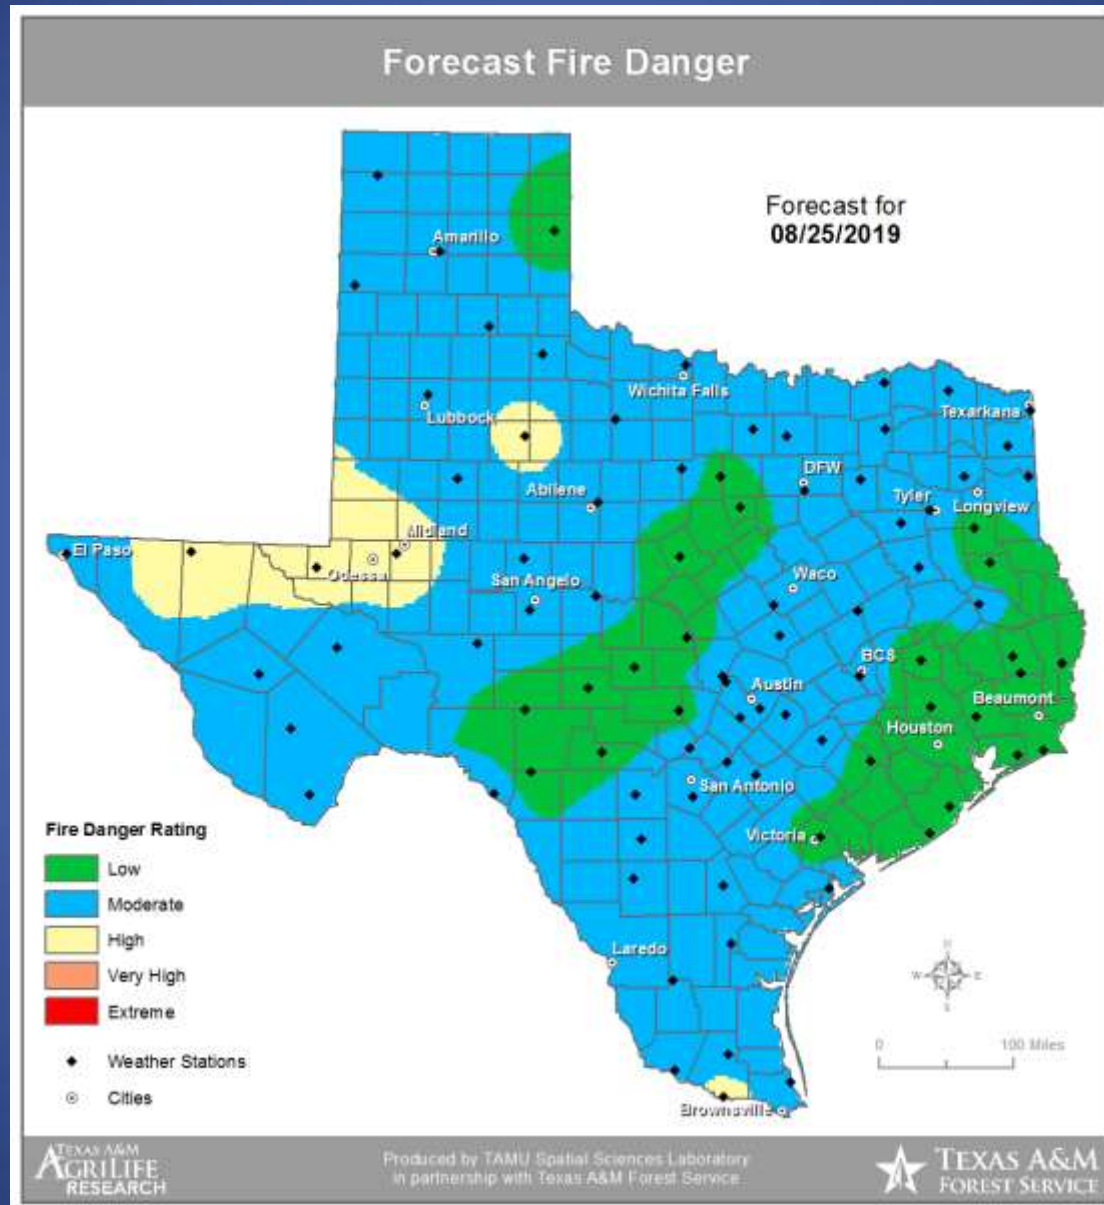

Fire Danger Forecast