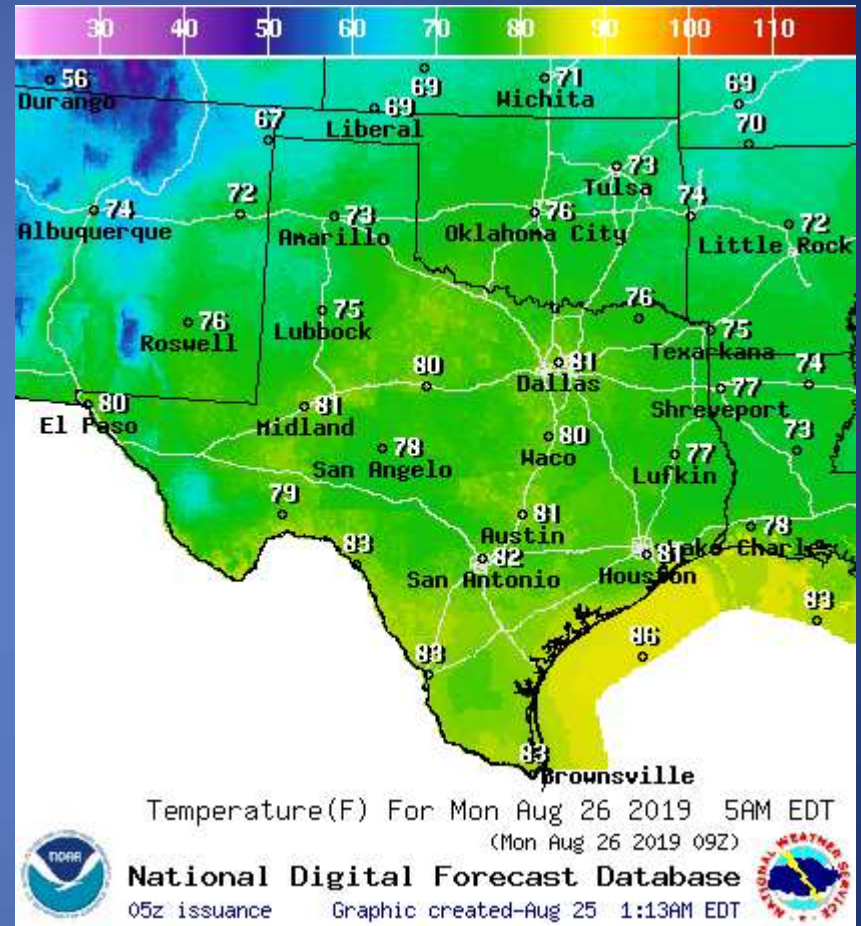

Informational Products

Distributed by the State Operations Center

DATE	SUBJECT
08/24/19	State of Texas State Operations Center (SOC) Activation Level
08/24/19	NWS Amarillo - Severe Weather Briefing August 24th 2019.
08/24/19	Tropical Weather Outlook 1900 CDT
08/24/19	Silver Alert- Waxahachie PD- Prutzman (Continued)
08/25/19	Daily NWS Threat Brief for Sunday, August 25, 2019 for FEMA Region 6
08/25/19	NWS Midland/Odessa - Extreme Heat Across Southeast New Mexico and West Texas Monday

Weather Forecast

Highs

Lows

Weather Forecast

Wind Speeds

Gusts

Hazardous Weather

Highlighted Area: FEMA Region 6