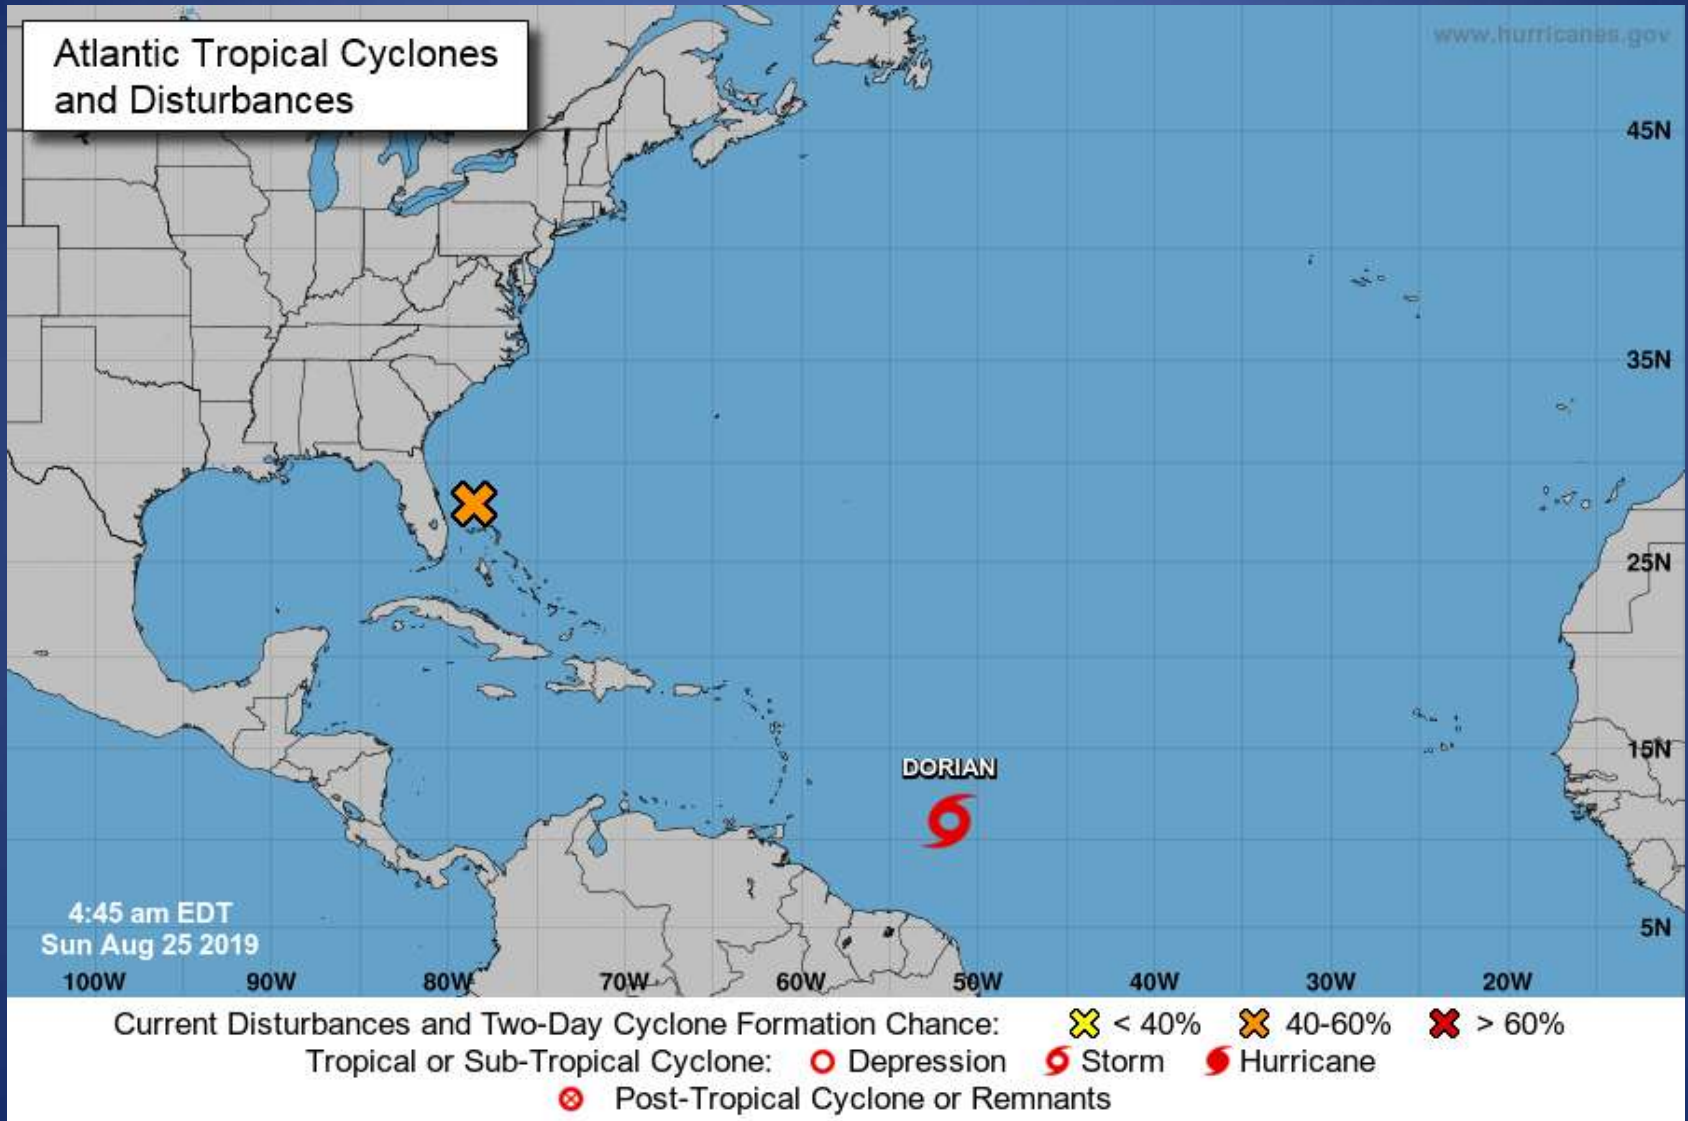

Texas Department of Public Safety Texas Division of Emergency Management

Texas State Operations Center

Situation Awareness Brief

Sunday, August 25th 2019
As of 0900 CST

Tropical Weather Awareness

Incidents Reported to the State Operations Center (last 24 hours)

DATE	EVENT / INCIDENT	LOCATION (City/County)	Final Report: Y/N
08/24/19	Initial Report of the Foster Fire	Eastland County	N
08/24/19	Initial Report of the CRM Fire	Runnels County	N
08/24/19	Final Report of the Bird Ranch Fire	Cottle County	Y
08/24/19	Update Report #13 of the Copper Breaks Fire	Hardeman County	N
08/24/19	Update Report #5 of the Vivian Fire	Foard County	N
08/24/19	Report of a Power Outage	Zapata County	Y
08/25/19	Preliminary Earthquake Report (M2.9) Western Texas	Reeves County	Y
08/25/19	Final Report of the Foster Fire	Eastland County	Y