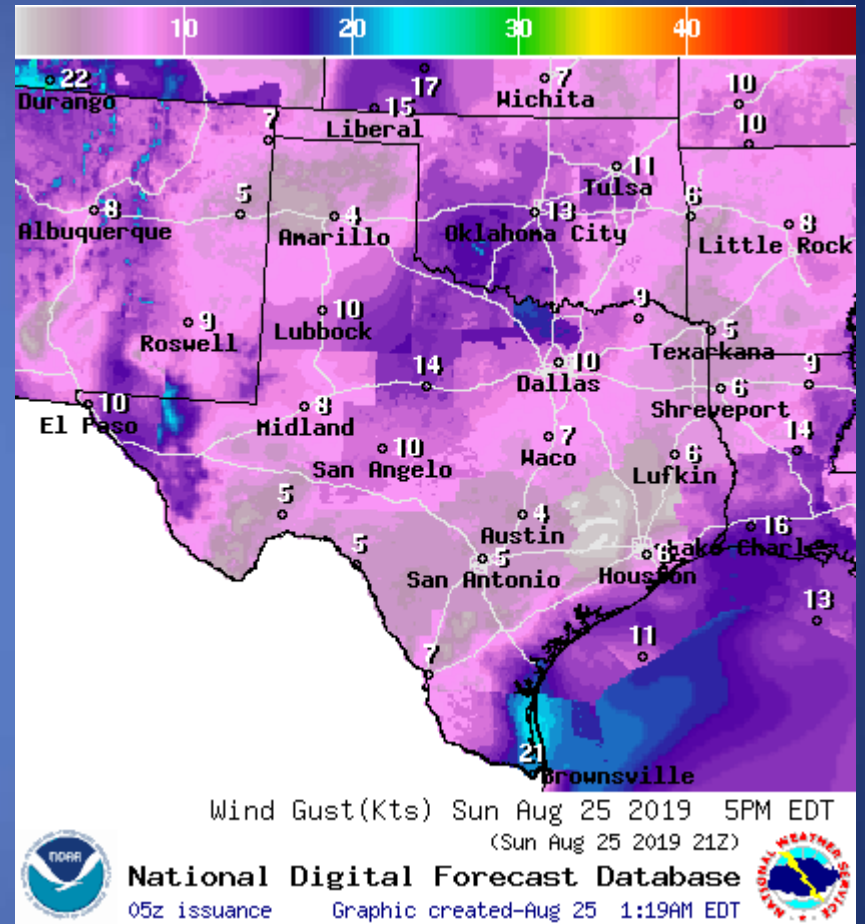

Weather Forecast

Highs

Lows

Weather Forecast

Wind Speeds

Gusts

Hazardous Weather

Highlighted Area: FEMA Region 6

DATE	WARNING TYPE	LOCATION
08/24/19	Severe Thunderstorm Warning	Willacy and Zapata Counties
08/24/19	Flood Advisory	Uvalde and Willacy Counties
08/24/19	Arroyo and Small Stream Flood Advisory	Starr County
08/24/19	Small Stream Flood Advisory	Gillespie and Kerr Counties
08/24/19	Urban and Small Stream Flood Advisory	Kimble, Menard, Schleicher and Sutton Counties
08/25/19	Flood Advisory	Brazos, Burleson, Grimes, Montgomery, Waller and Washington Counties