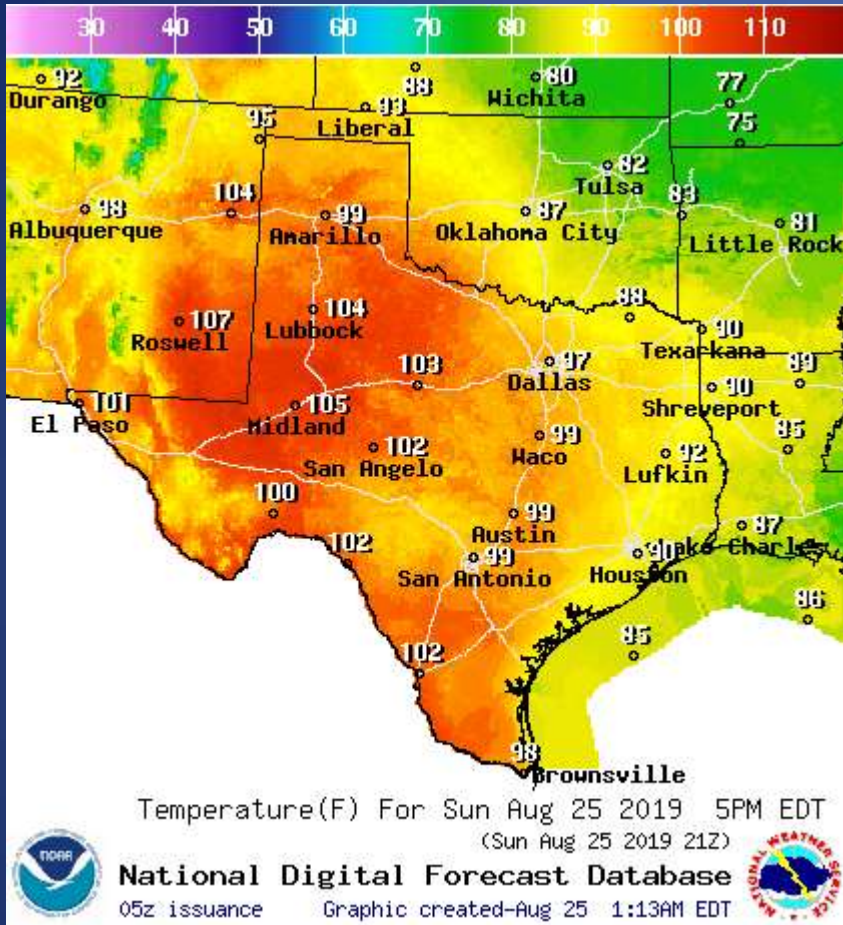

Weather Forecast

Highs