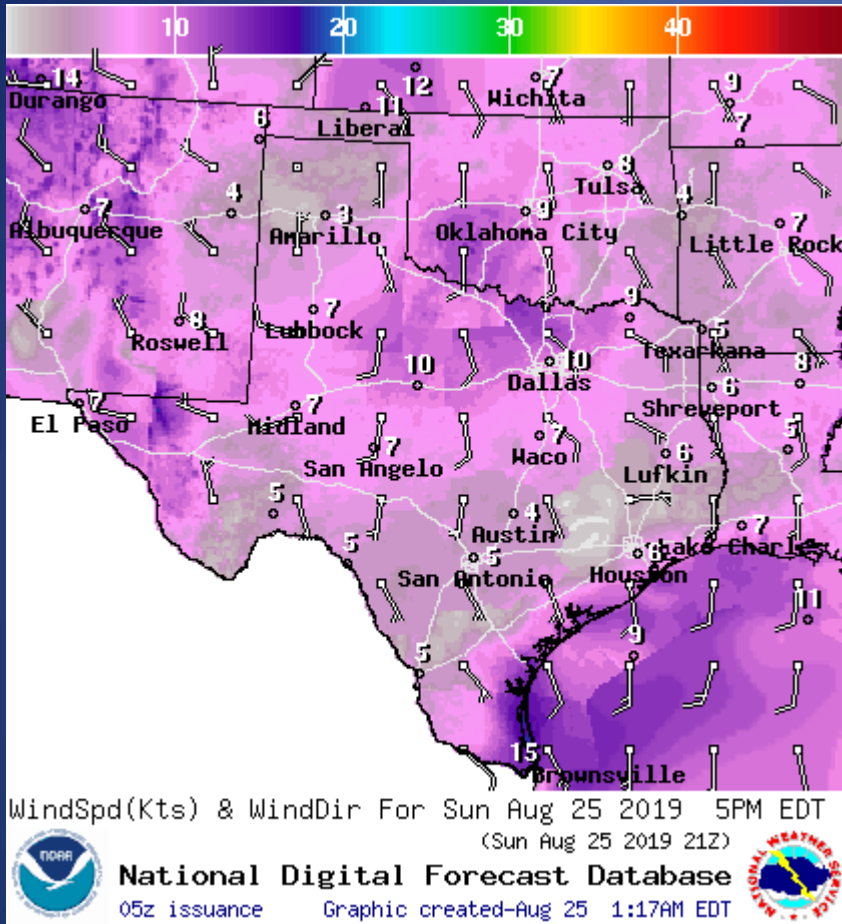

Weather Forecast

Highs

Lows

Weather Forecast

Wind Speeds

Gusts

Hazardous Weather

Highlighted Area: FEMA Region 6