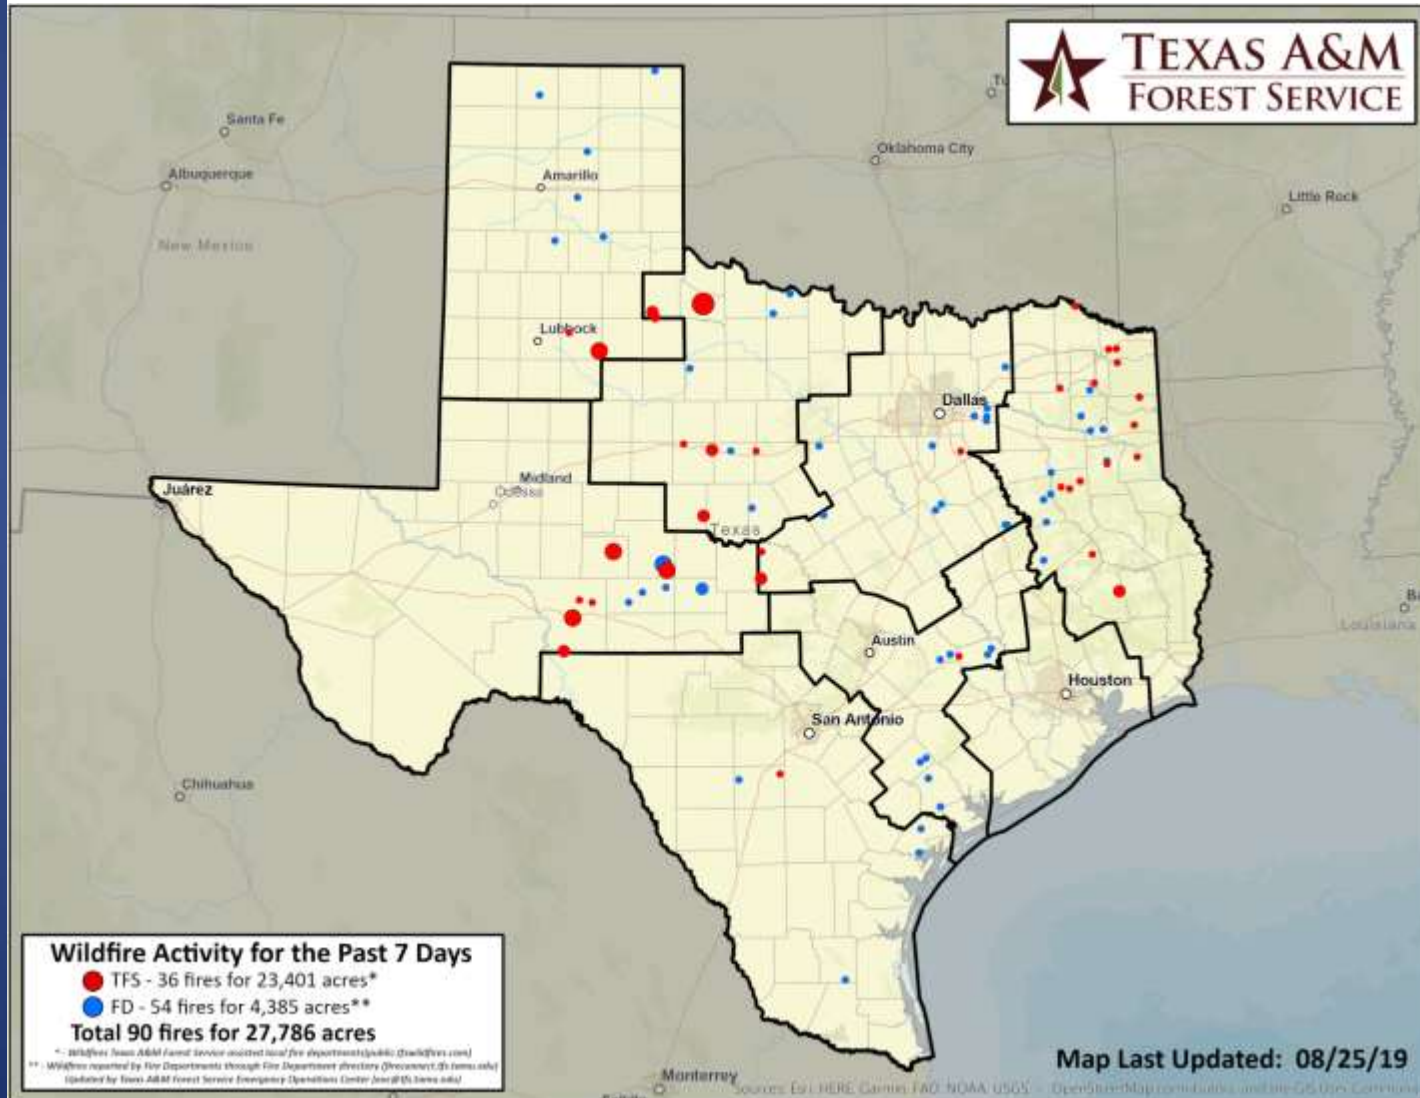

Fire Activity (*Last 24 Hours)

Reports 248 (no change) fires and 86,745 (no change) acres destroyed this year. There are 136 (no change) counties with burn bans. The Keetch–Byram Drought Index list 233 (-2) counties with an average over 400.