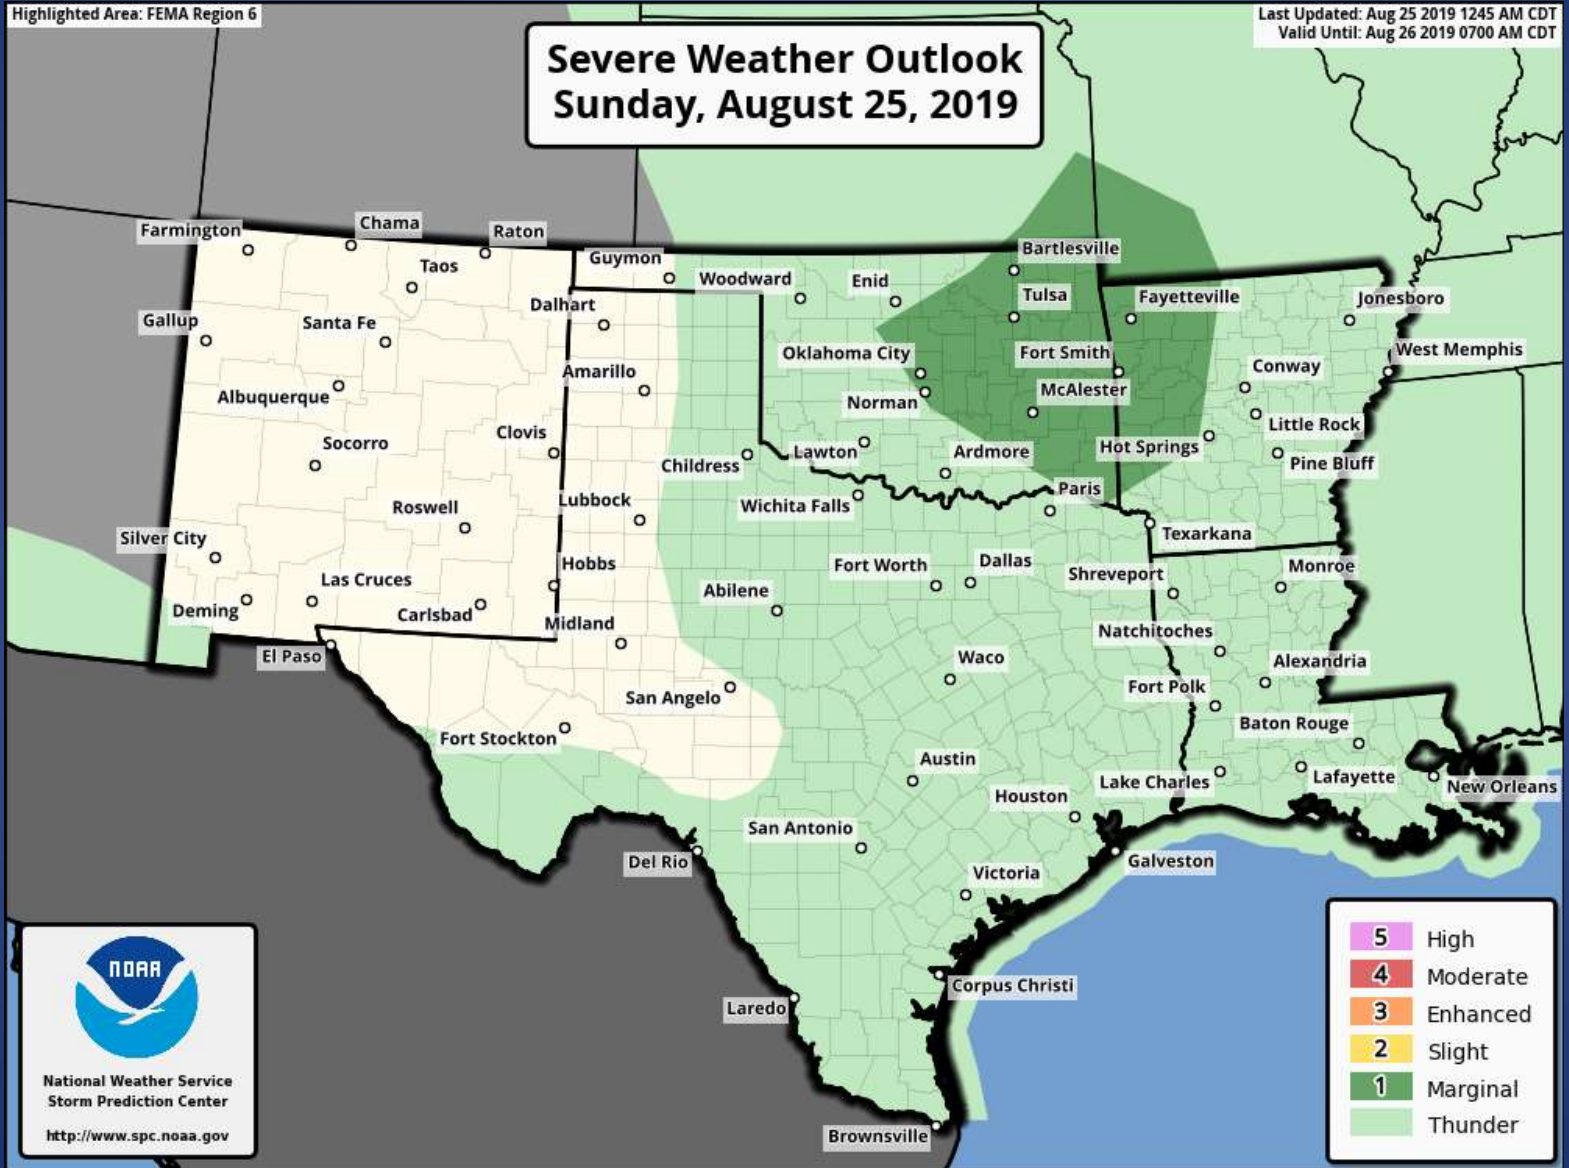

Hazardous Weather

Highlighted Area: FEMA Region 6

Last Updated: Aug 25 2019 1245 AM CDT
Valid Until: Aug 26 2019 0700 AM CDT

Severe Weather Outlook Sunday, August 25, 2019

5	High
4	Moderate
3	Enhanced
2	Slight
1	Marginal
	Thunder