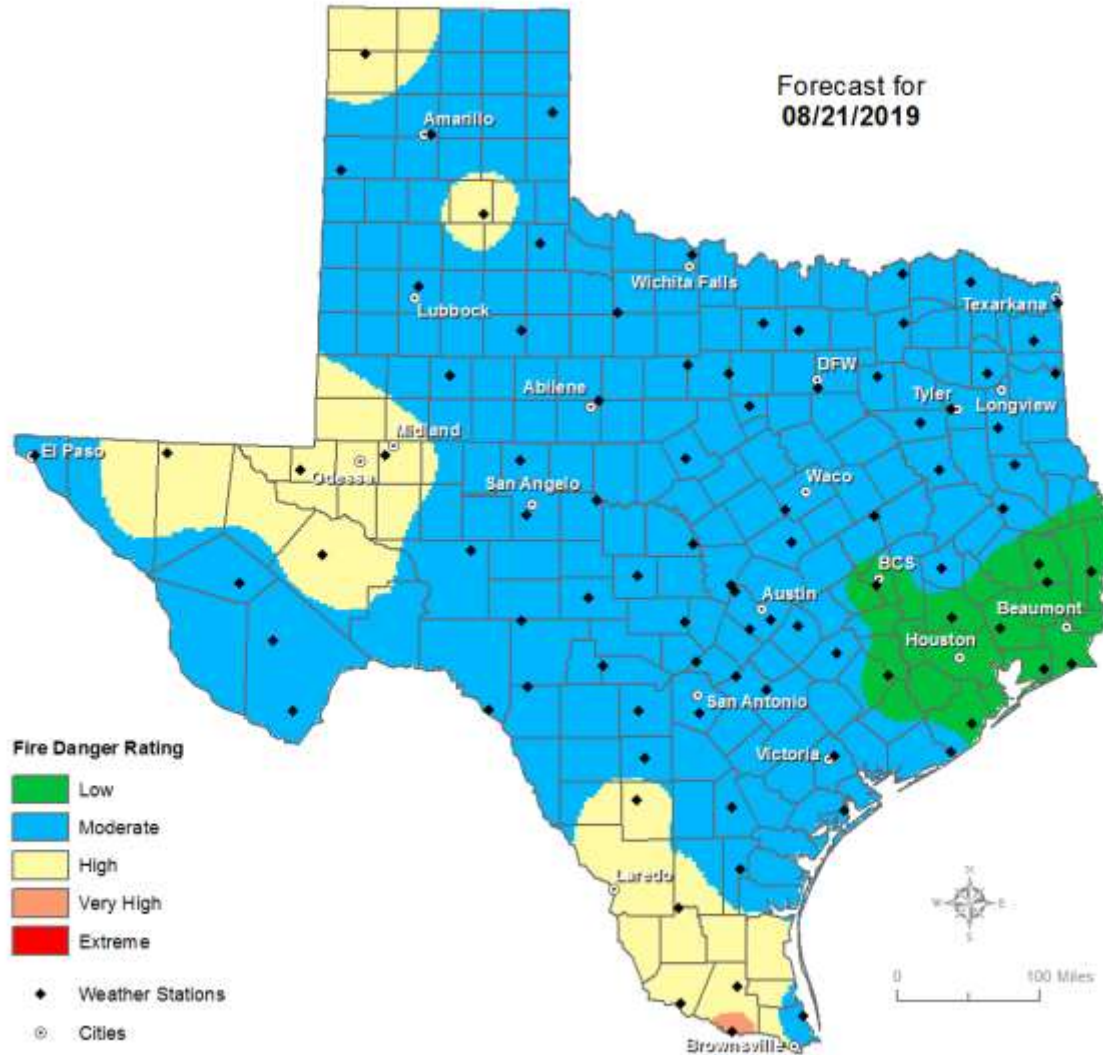

Fire Danger Forecast

Forecast Fire Danger