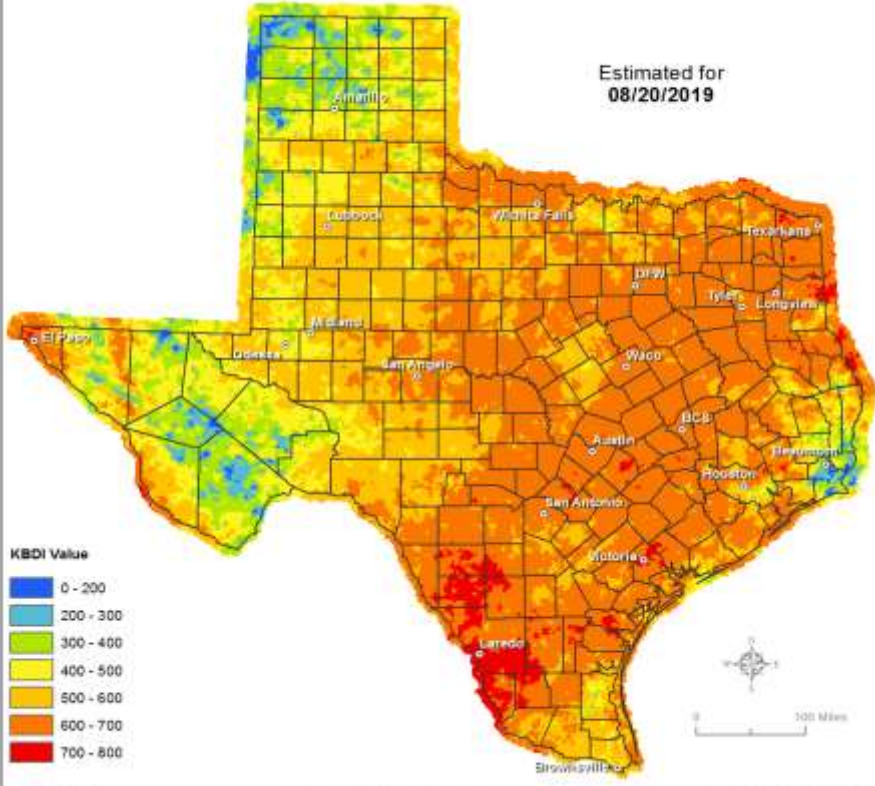

Keetch-Byram Drought Index

(4 km x 4 km resolution)

Estimated for
08/20/2019

Produced by TAMU Spatial Sciences Laboratory in partnership with Texas A&M Forest Service