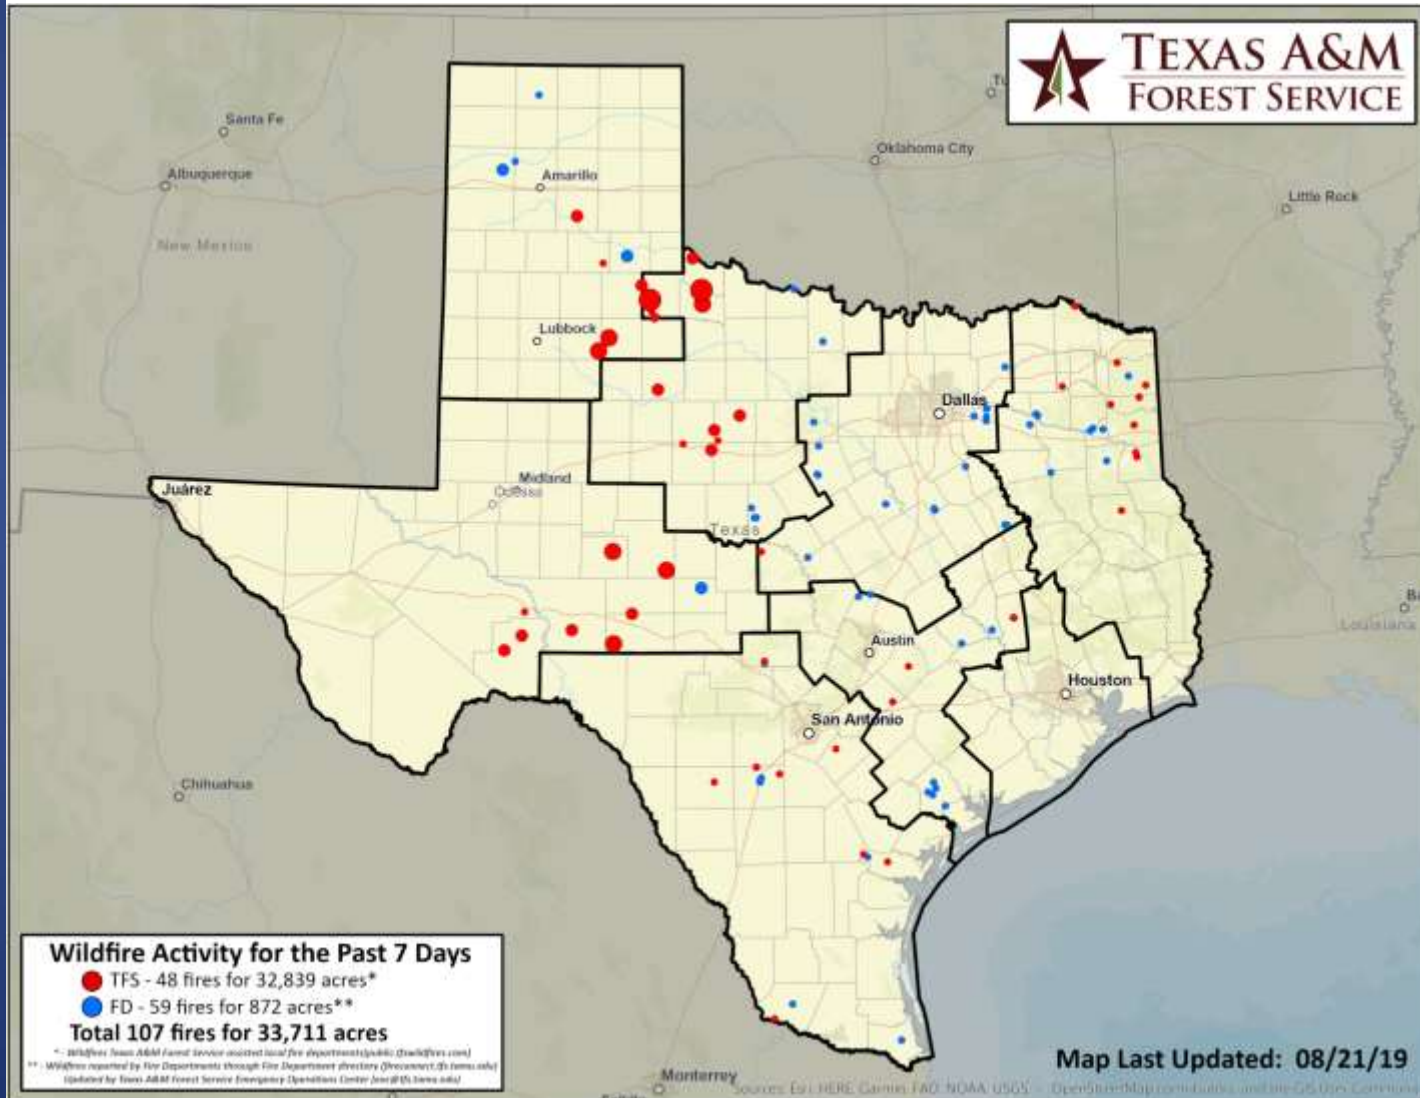

Fire Activity (*Last 24 Hours)

Reports 231 (no change) fires and 79,571 (no change) acres destroyed this year. There are 132 (+5) counties with burn bans. The Keetch–Byram Drought Index list 239 (+2) counties with an average over 400.