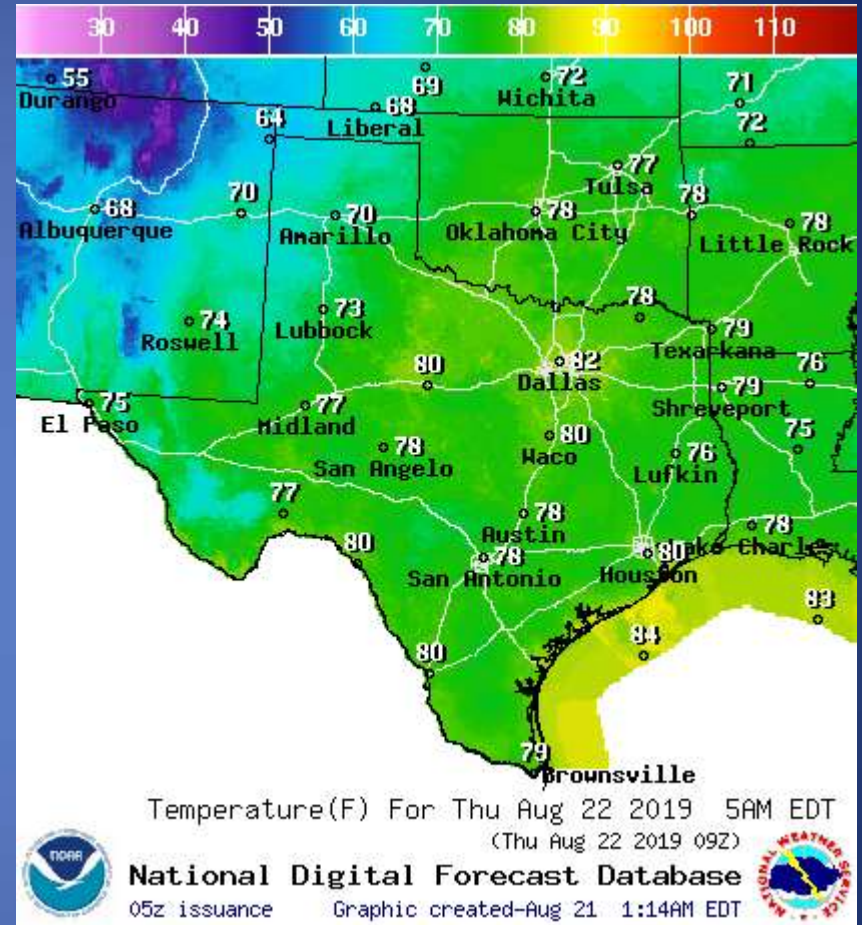

Weather Forecast

Highs

Lows