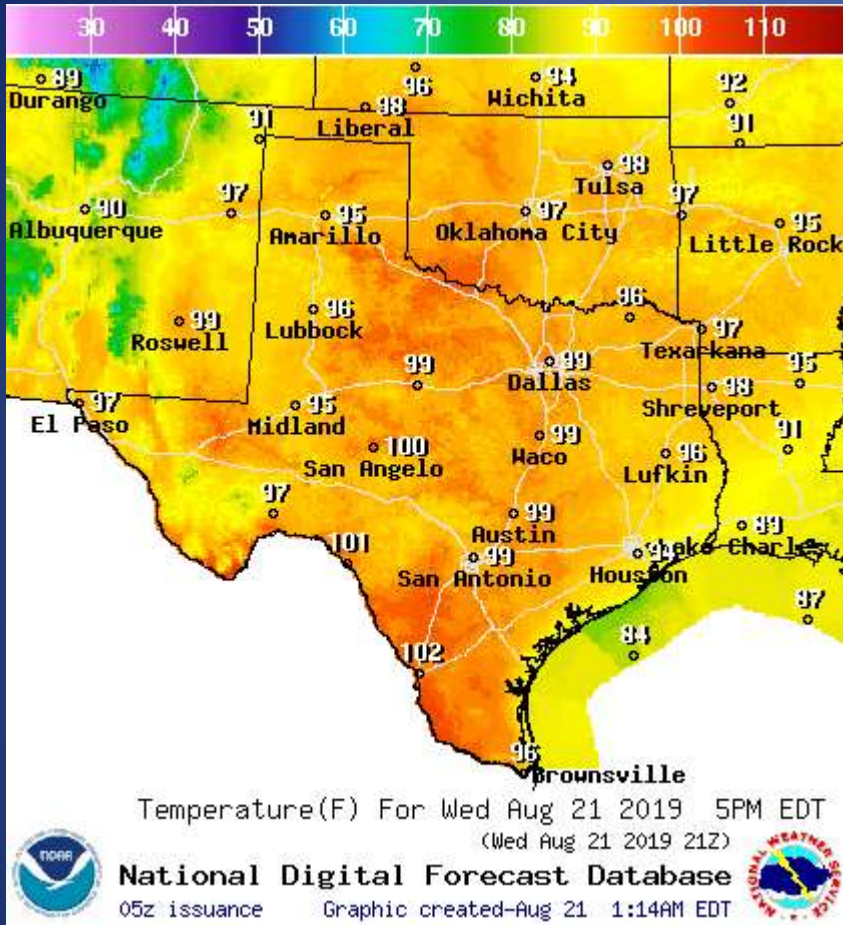

Weather Forecast

Highs