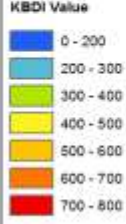

Keetch-Byram Drought Index

(4 km x 4 km resolution)

Estimated for
08/20/2019

Produced by TAMU Spatial Sciences Laboratory in partnership with Texas A&M Forest Service