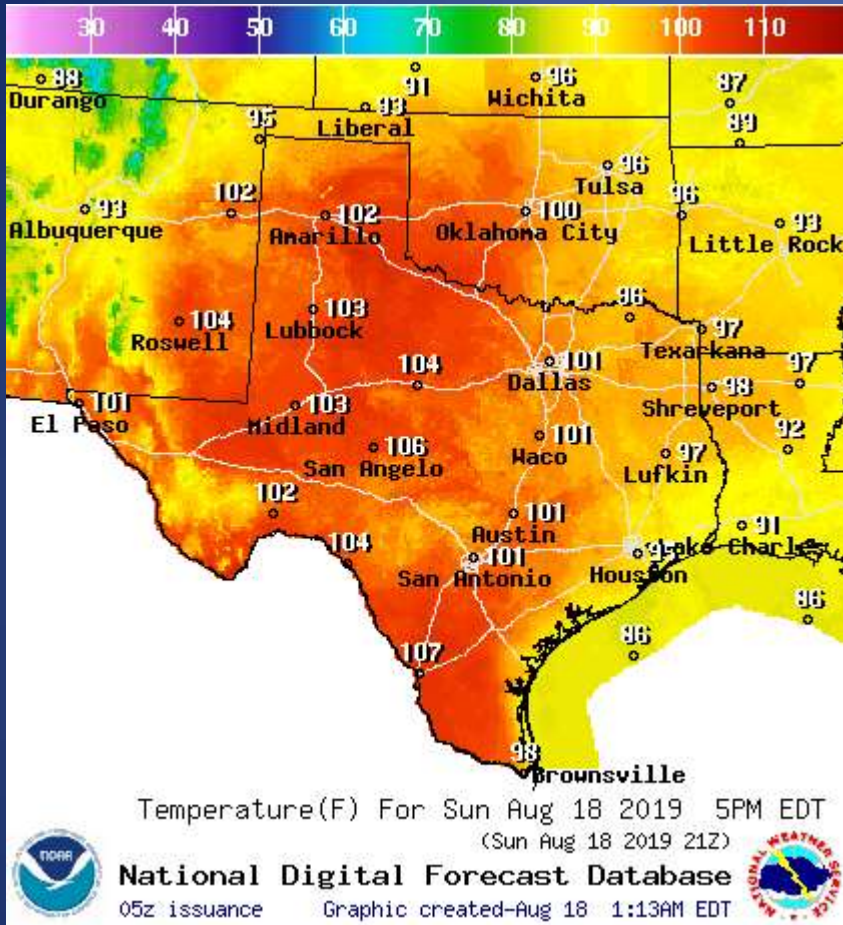

Weather Forecast

Highs