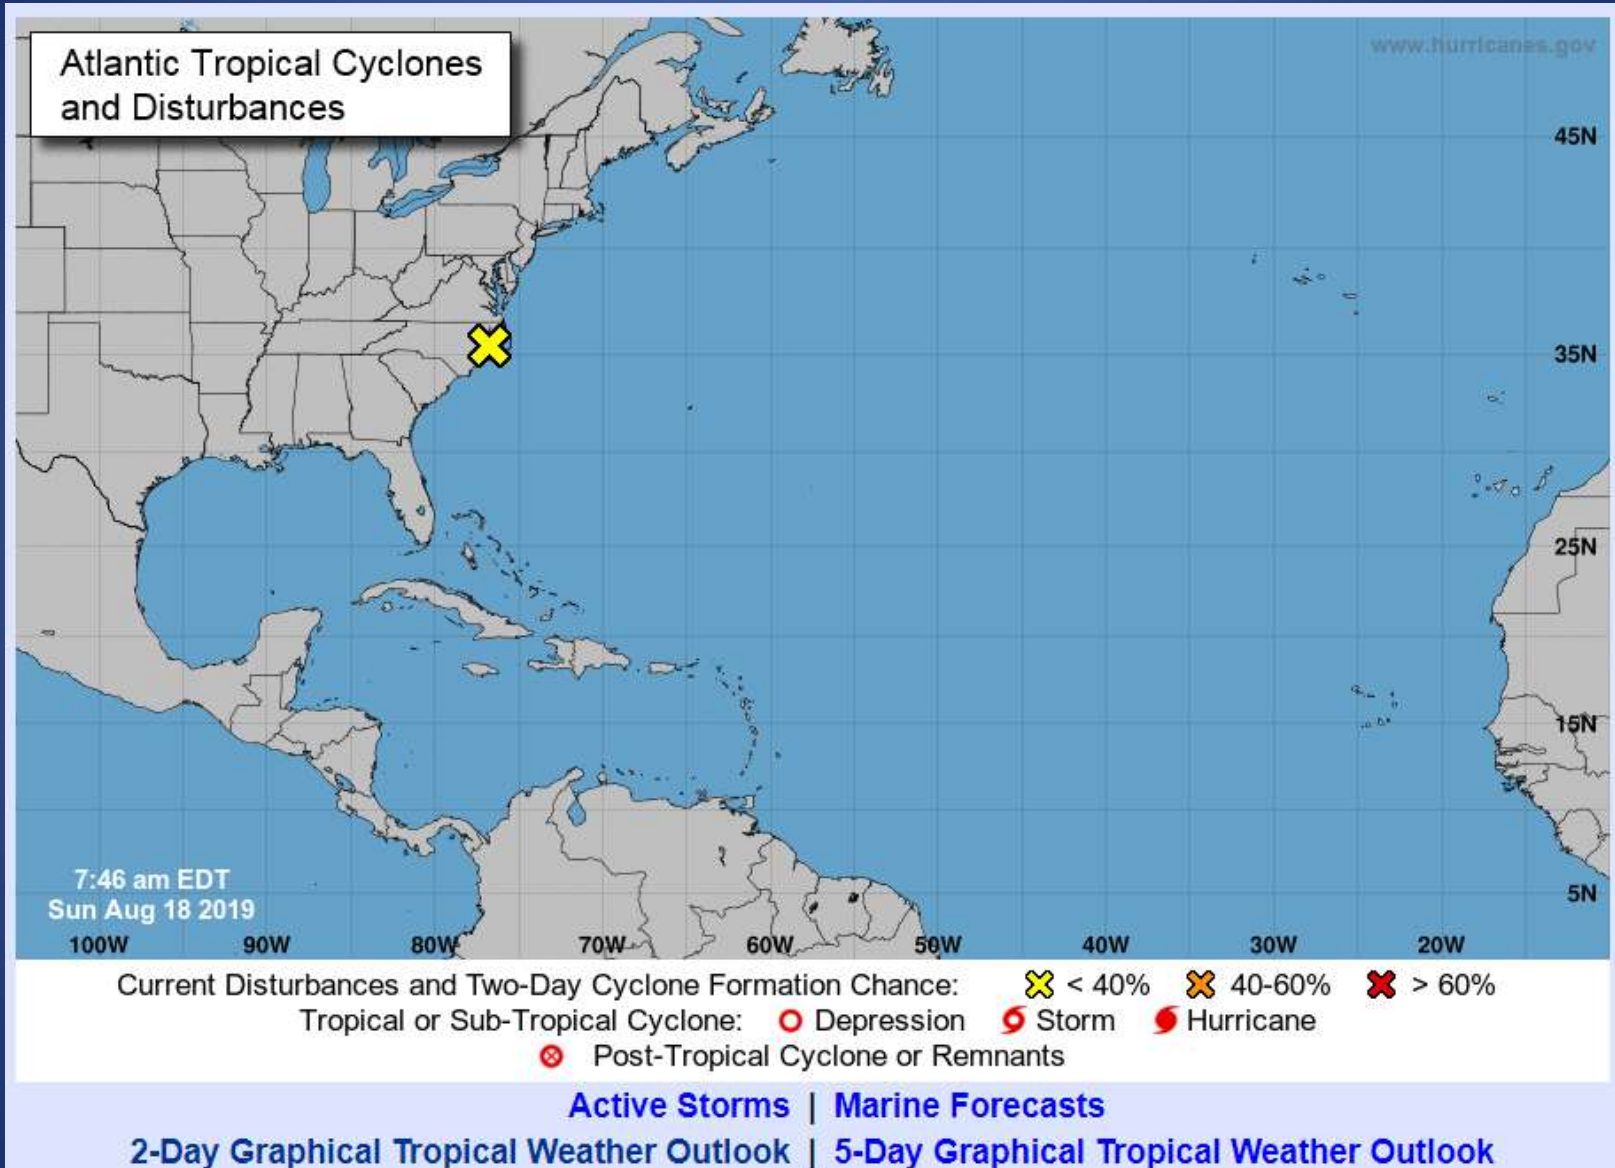

Texas Department of Public Safety Texas Division of Emergency Management

Texas State Operations Center

Situation Awareness Brief

Sunday, August 18th 2019
As of 0900 CST

Tropical Weather Awareness

Incidents Reported to the State Operations Center (last 24 hours)

DATE	EVENT / INCIDENT	LOCATION (City/County)	Final Report: Y/N
08/17/19	Final Report of the Julie Lane Fire	Motley County	Y
08/17/19	Update #1 Report of the Henson Fire	Stonewall County	N
08/17/19	Final Report of the Henson Fire	Stonewall County	Y
08/17/19	Update Report #3 of the Copper Breaks Fire	Hardeman County	N
08/17/19	Final Report of the Bob Allen Fires	Terrell County	Y
08/17/19	Initial Report of the Rain Juniper Fire	Armstrong County	N
08/17/19	Initial Report of the Flores Oaks Fire	Wilson County	N
08/17/19	Update Report #4 of the Copper Breaks Fire	Hardeman County	N
08/17/19	Initial Report of the Alvarez Fire	Starr County	N
08/17/19	Initial Report of a Road Closure (SH16)	Kerr County	N
08/17/19	Initial Report of the Spur Ranch Headquarters Fire	Dickens County	N
08/17/19	Final Report of the Flores Oaks Fire	Wilson County	Y
08/17/19	Initial Report of Road Closure (SH16)	Atascosa County	N
08/17/19	Final Report of the Alvarez Fire	Starr County	Y

Incidents Reported to the State Operations Center (last 24 hours)

DATE	EVENT / INCIDENT	LOCATION (City/County)	Final Report: Y/N
08/17/19	Update Report #5 of the Copper Breaks Fire	Hardeman County	N
08/17/19	Update Report of the Spur Ranch Headquarters Fire	Dickens County	N
08/17/19	Initial Report of the Bird Ranch Fire	Cottle County	N
08/18/19	Initial Report of a Road Closure (US 181)	Bee County	N
08/18/19	Final Report of a Road Closure (US 181)	Bee County	Y
08/18/19	Update #1 Update Report of the Green Juniper (formerly Rain Juniper)	Armstrong County	N
08/18/19	Final Report of Road Closure (SH 16)	Atascosa County	Y