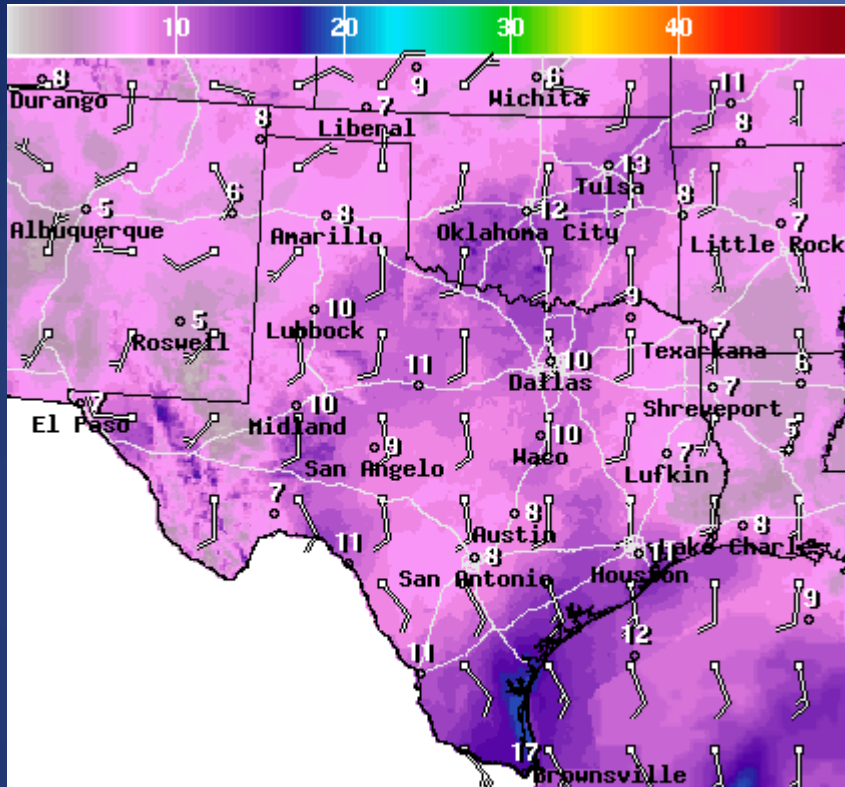

Weather Forecast

WindSpd(Kts) & WindDir For Sun Aug 18 2019 5PM EDT
(Sun Aug 18 2019 21Z)

National Digital Forecast Database

05z issuance Graphic created-Aug 18 1:17AM EDT

Wind Speeds