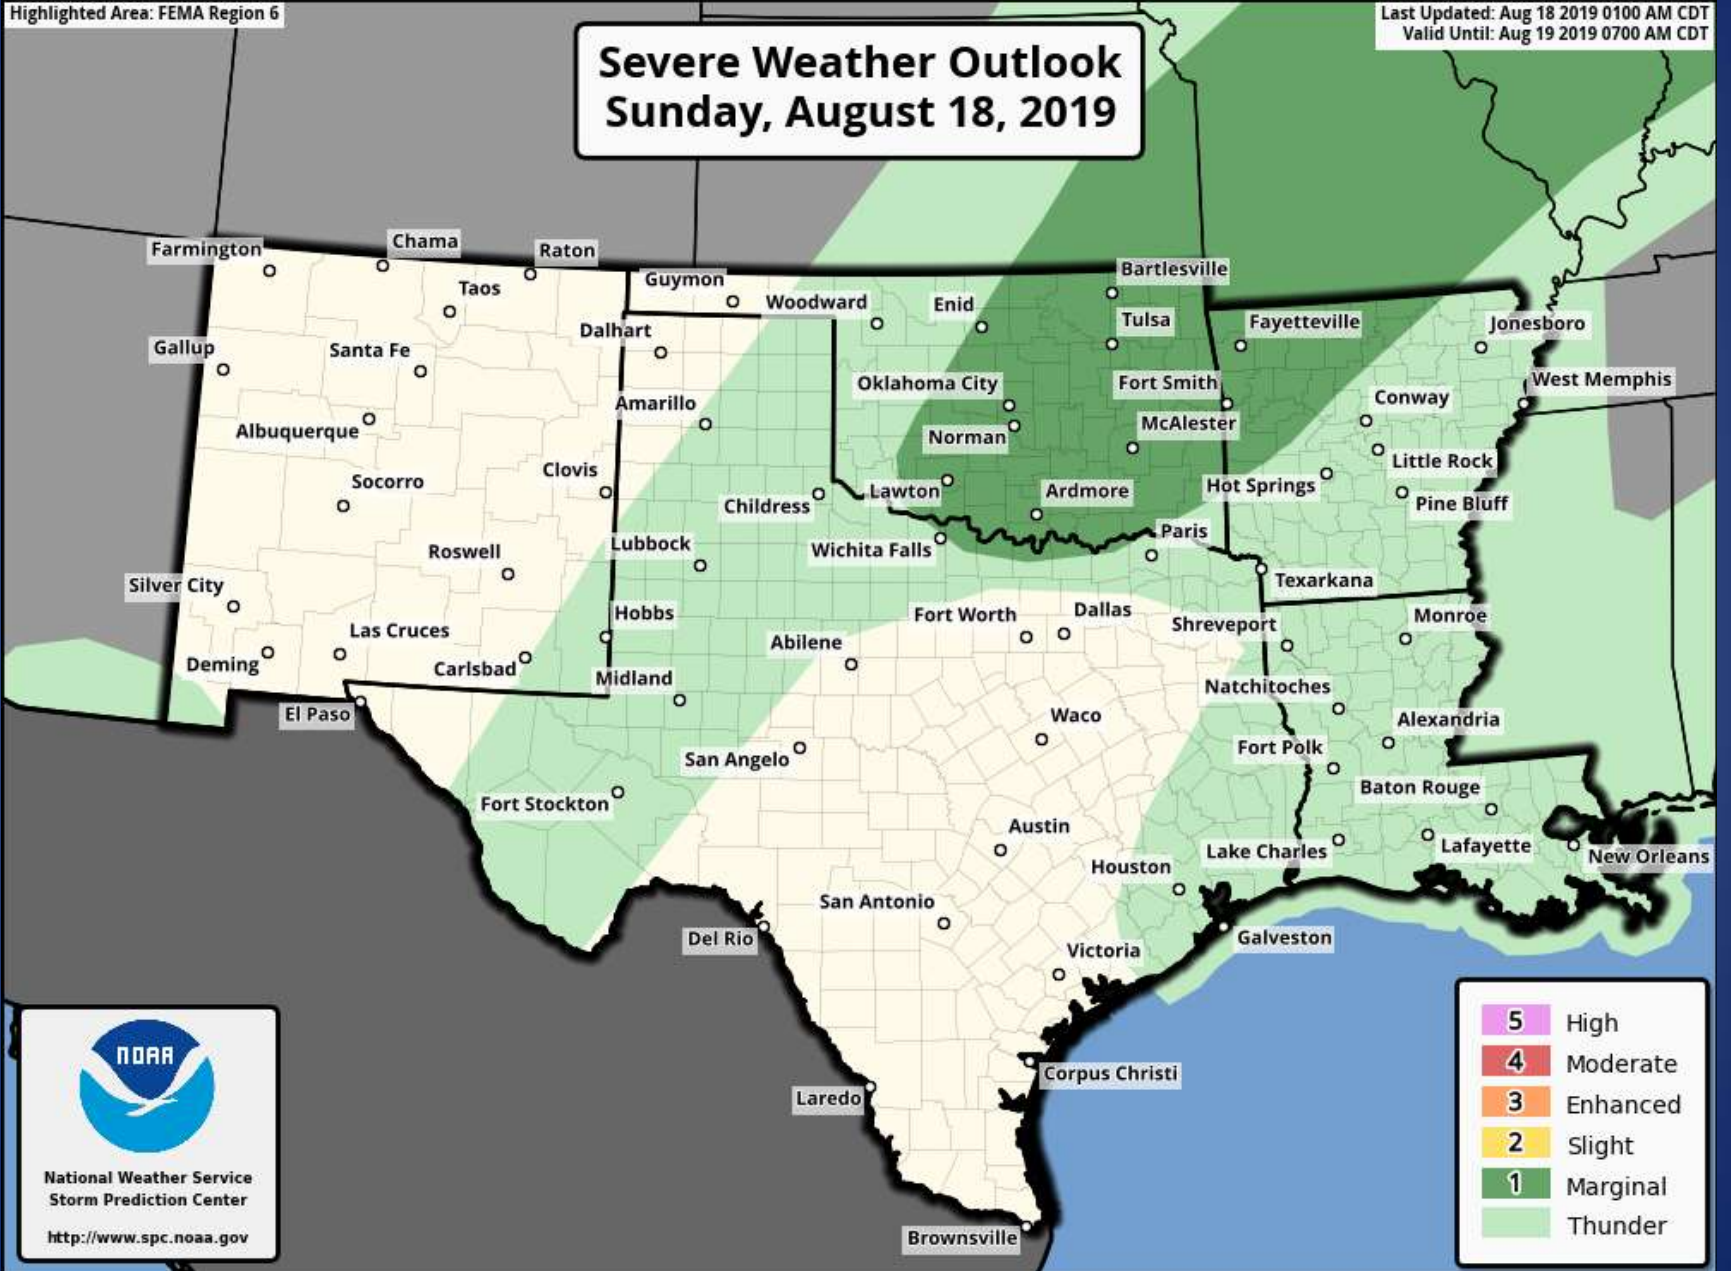

Severe Weather Outlook Sunday, August 18, 2019

5	High
4	Moderate
3	Enhanced
2	Slight
1	Marginal
	Thunder

Weather Warning/Advisories Issued

DATE	WARNING TYPE	LOCATION
08/17/19	Severe Thunderstorm Warning	Carson, Dickens, Hutchinson, Kent, King, Moore, Potter, Stonewall and Wilbarger Counties