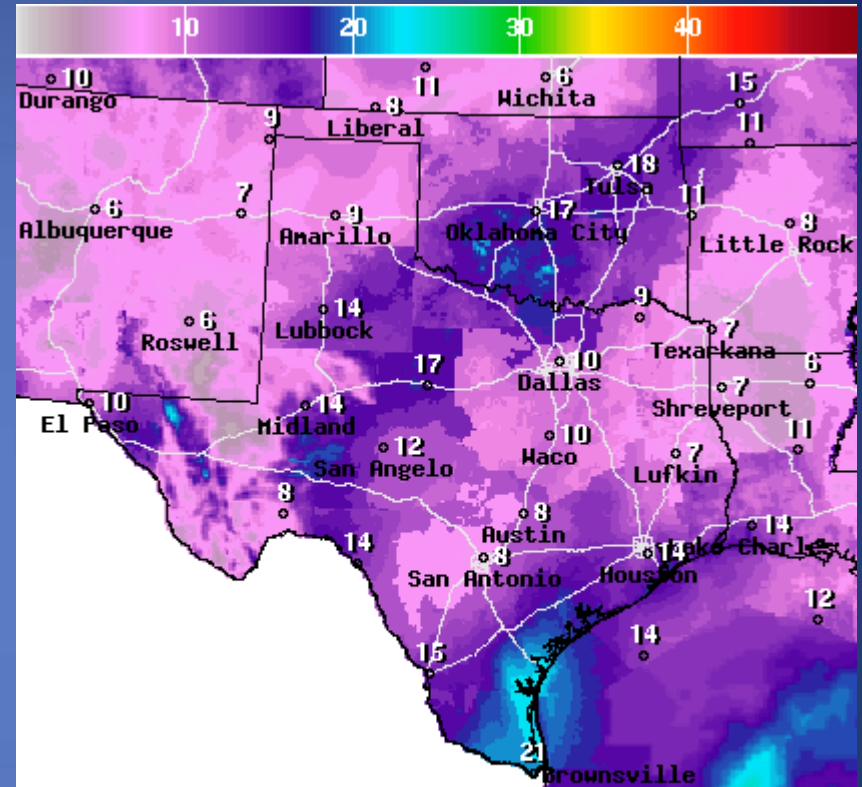

Wind Gust(Kts) Sun Aug 18 2019 5PM EDT
(Sun Aug 18 2019 21Z)

National Digital Forecast Database

05z issuance Graphic created-Aug 18 1:19AM EDT

Gusts