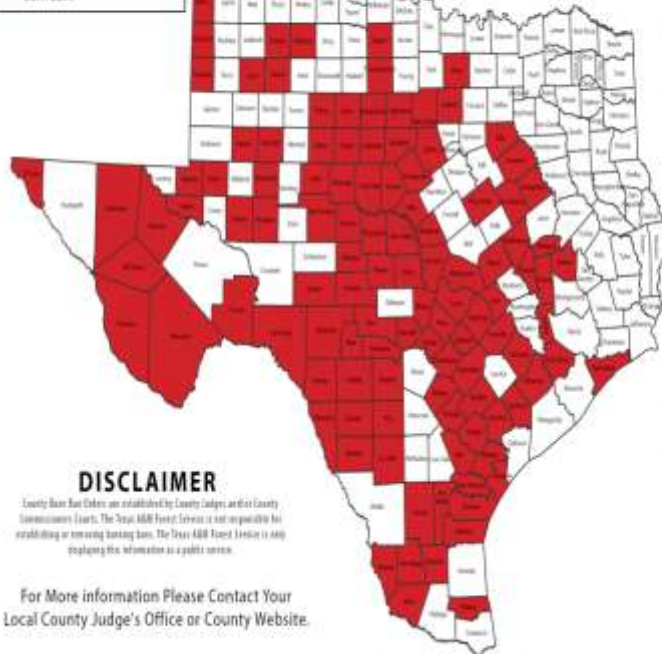

Burn Bans and KBDI INDEX

OUTDOOR BURN BANS

August 17, 2019

Counties without Established Burn Bans
Counties with Established Burn Bans

Email updates to:
burnban@tfs.tamu.edu