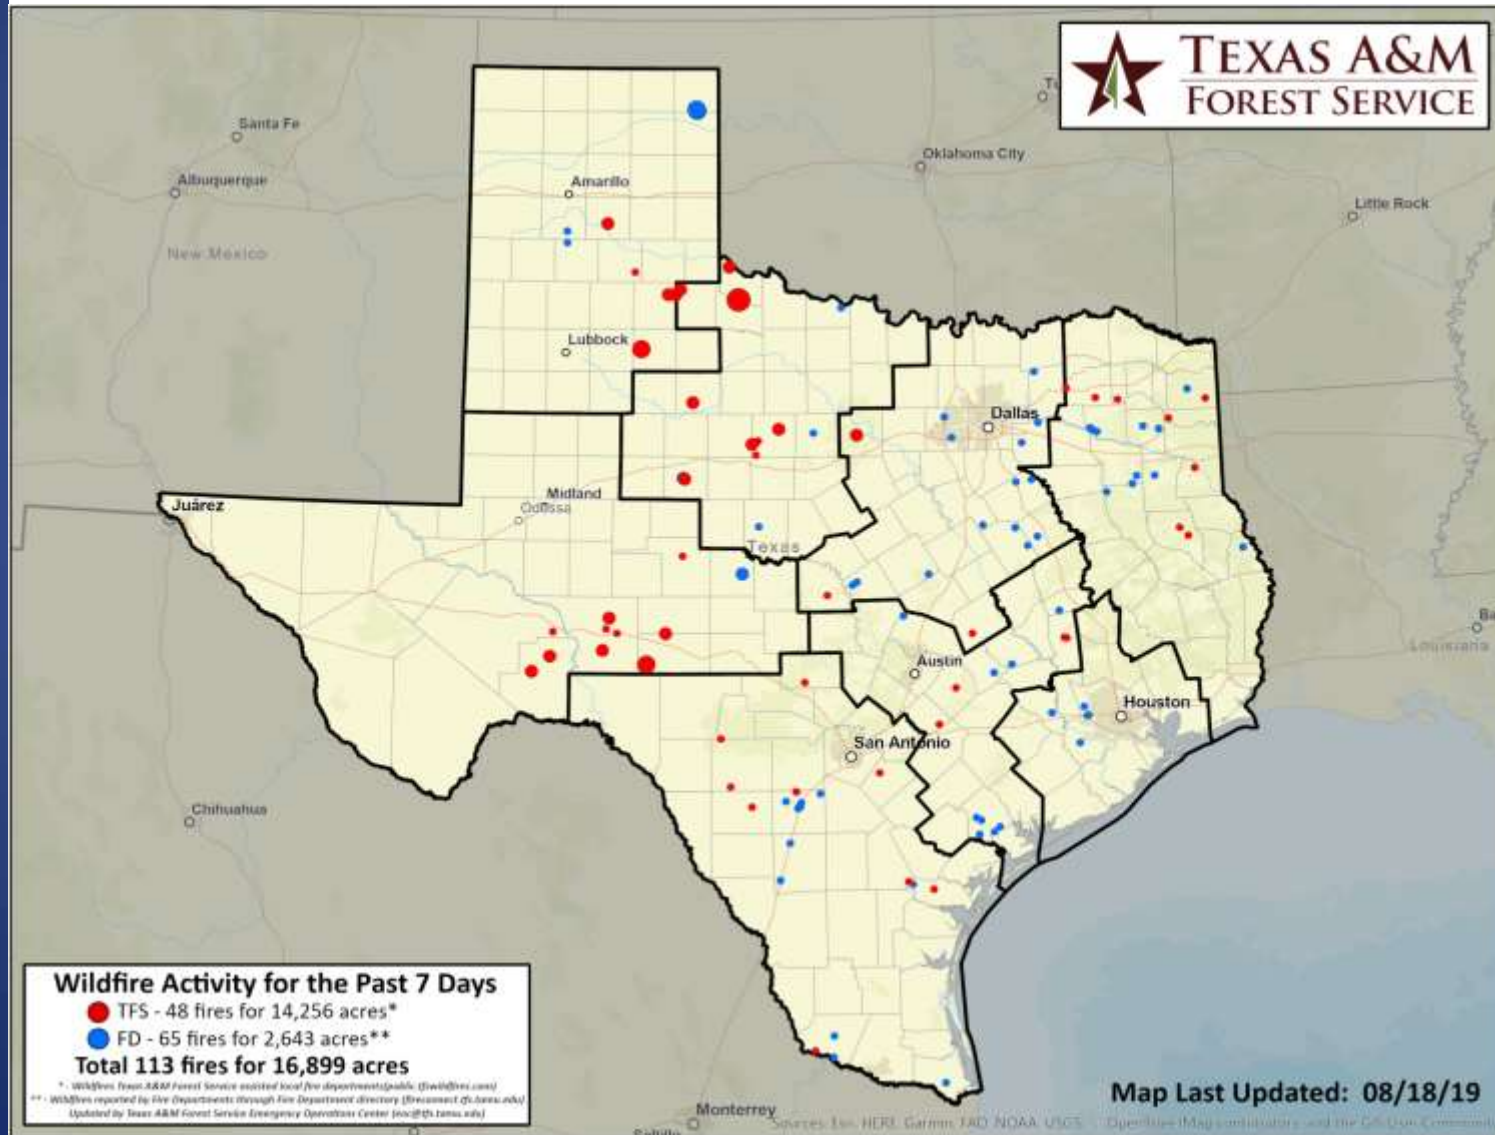

Fire Activity (*Last 24 Hours)

Reports 207(no change) fires and 52,884 (no change) acres destroyed this year. There are 121 (no change) counties with burn bans. The Keetch–Byram Drought Index list 235 (+1) counties with an average over 400.