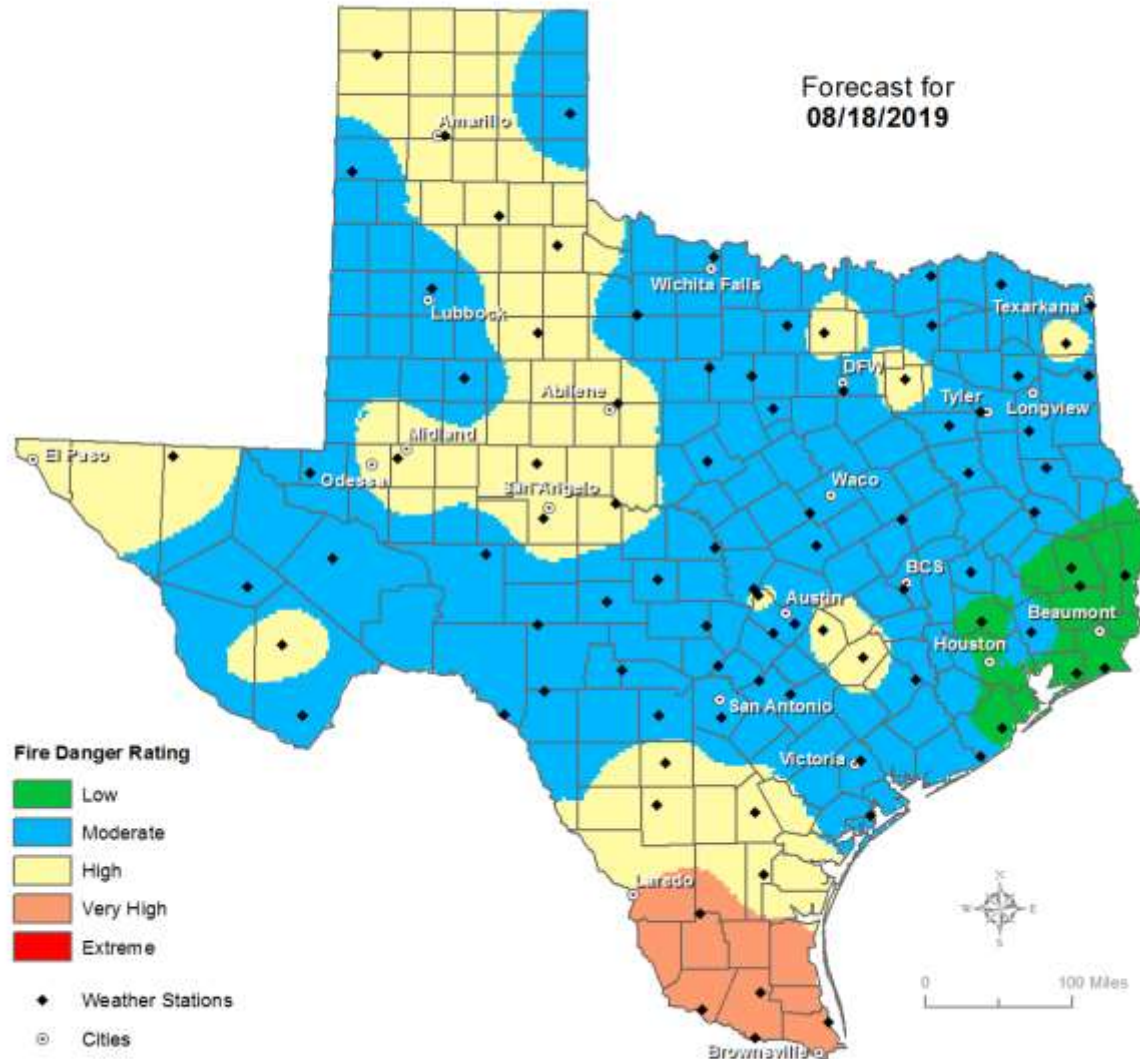

Fire Danger Forecast

Forecast Fire Danger