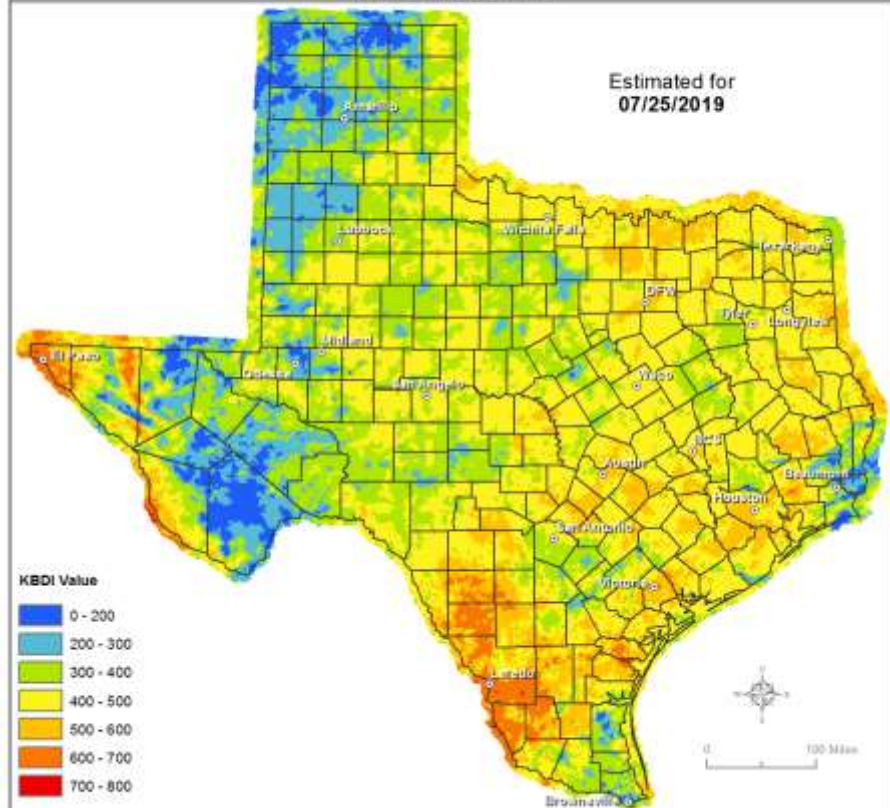

Keetch-Byram Drought Index

(4 km x 4 km resolution)

Estimated for
07/25/2019

KBDI Value

- 0 - 200
- 200 - 300
- 300 - 400
- 400 - 500
- 500 - 600
- 600 - 700
- 700 - 800

TEXAS A&M
AGRI LIFE
RESEARCH

TEXAS A&M
FOREST SERVICE