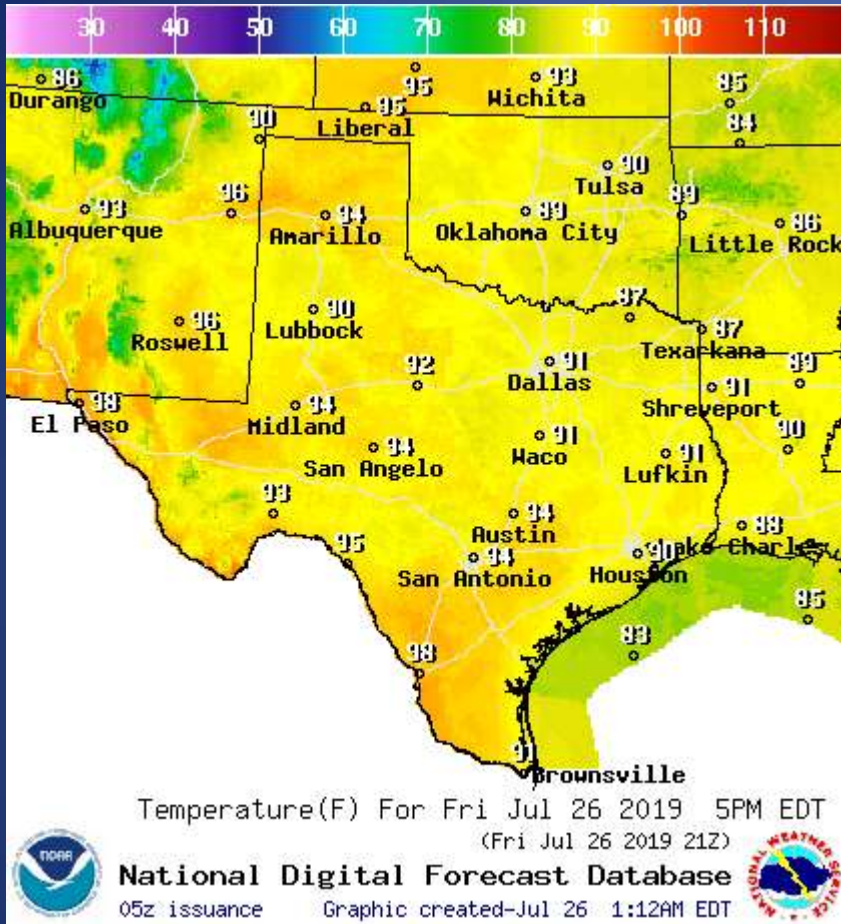

Weather Forecast

Highs