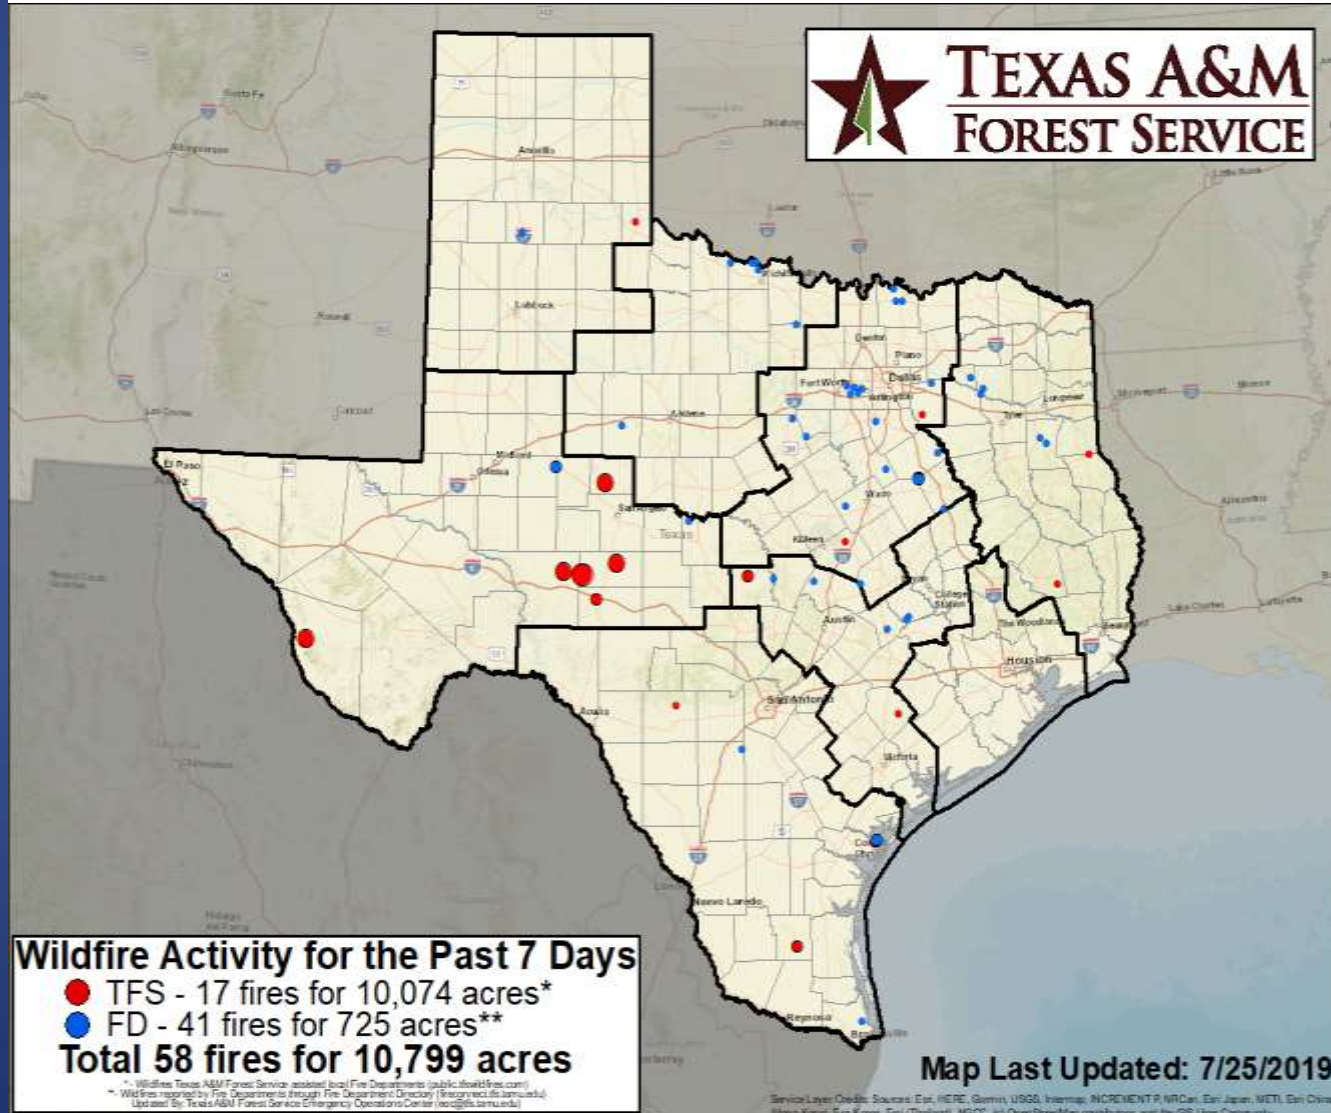

TEXAS A&M
FOREST SERVICE

Fire Activity (*Last 24 Hours)

Reports 120 (+8) fires and 28,563 (+2,069) acres destroyed this year. There are 59 (+2) counties with burn bans. The Keetch–Byram Drought Index list 159 (+10) counties with an average over 400.