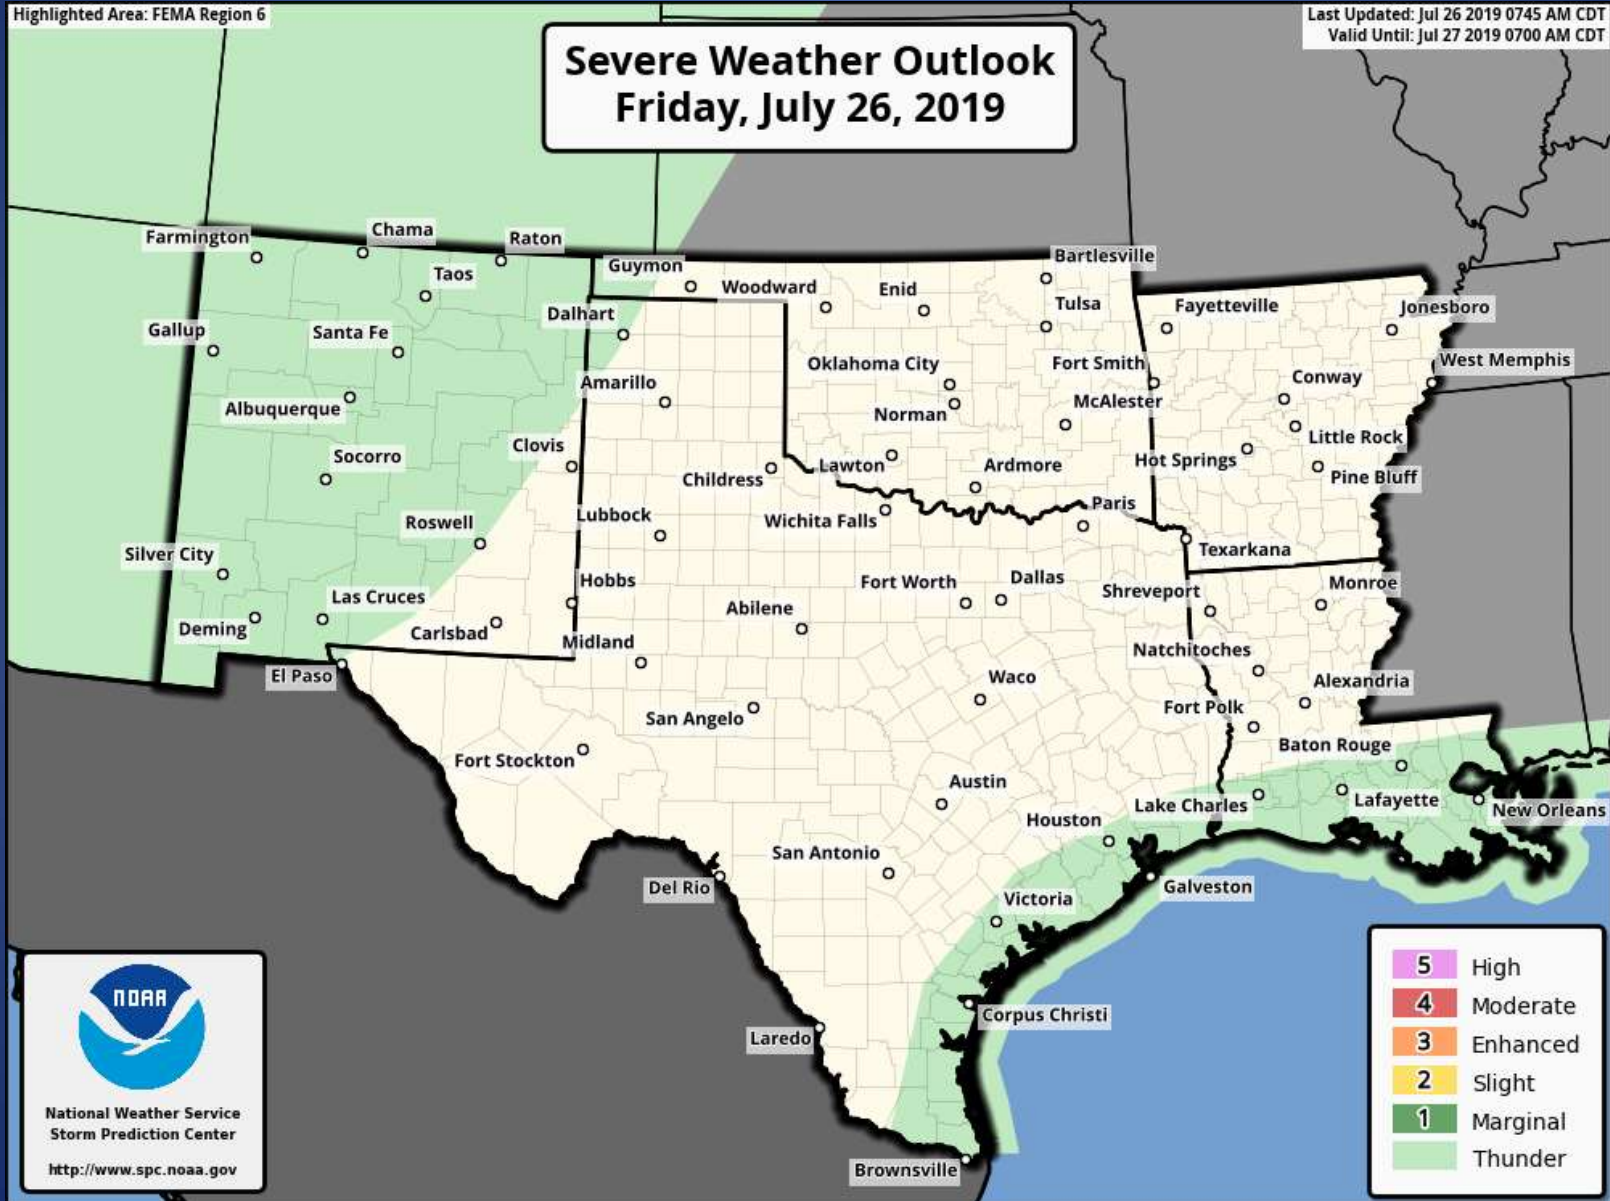

Hazardous Weather

Highlighted Area: FEMA Region 6

Last Updated: Jul 26 2019 0745 AM CDT
Valid Until: Jul 27 2019 0700 AM CDT

Severe Weather Outlook Friday, July 26, 2019