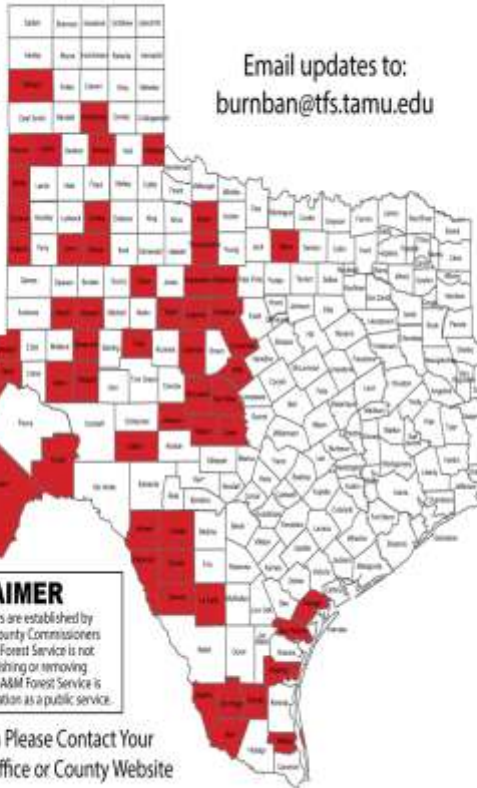

Burn Bans and KBDI INDEX

OUTDOOR BURN BANS

July 26, 2019

Counties without Established Burn Bans
Counties with Established Burn Bans

Email updates to:
burnban@tfs.tamu.edu

Counties with Burn Bans: 59

- Armstrong
- Bailey
- Baylor*
- Brewster
- Briscoe
- Brock
- Callahan
- Carson
- Childress
- Cochran
- Cole
- Coleman
- Comanche
- Crosby
- Callender
- Dimmit
- Eastland
- El Paso
- Fisher
- Garza
- Glasscock
- Howard
- Jeff Davis
- Jim Hogg
- Kiowa*
- Kleberg
- La Salle
- Ueno
- Lynn
- Martin
- Mason
- Maverick
- McCulloch
- Mensard
- Mills
- Oldham
- Panther
- Presidio
- Rising
- Reeves
- Rehago
- San Patricio
- San Saba
- Shackelford
- Star
- Stephens
- Sutton
- Taylor
- Terrill
- Throckmorton
- Upton
- Uvalde
- Ward
- Wiley
- Wheeler
- Wise*
- Ysleta
- Zapata
- Zavala

DISCLAIMER

For More Information Please Contact Your Local County Judge's Office or County Website

RED FLAG WARNINGS: www.weather.gov

Burn Ban RSS feed available at <http://tfsfp.tamu.edu/wildfires/BurnBan.xml>