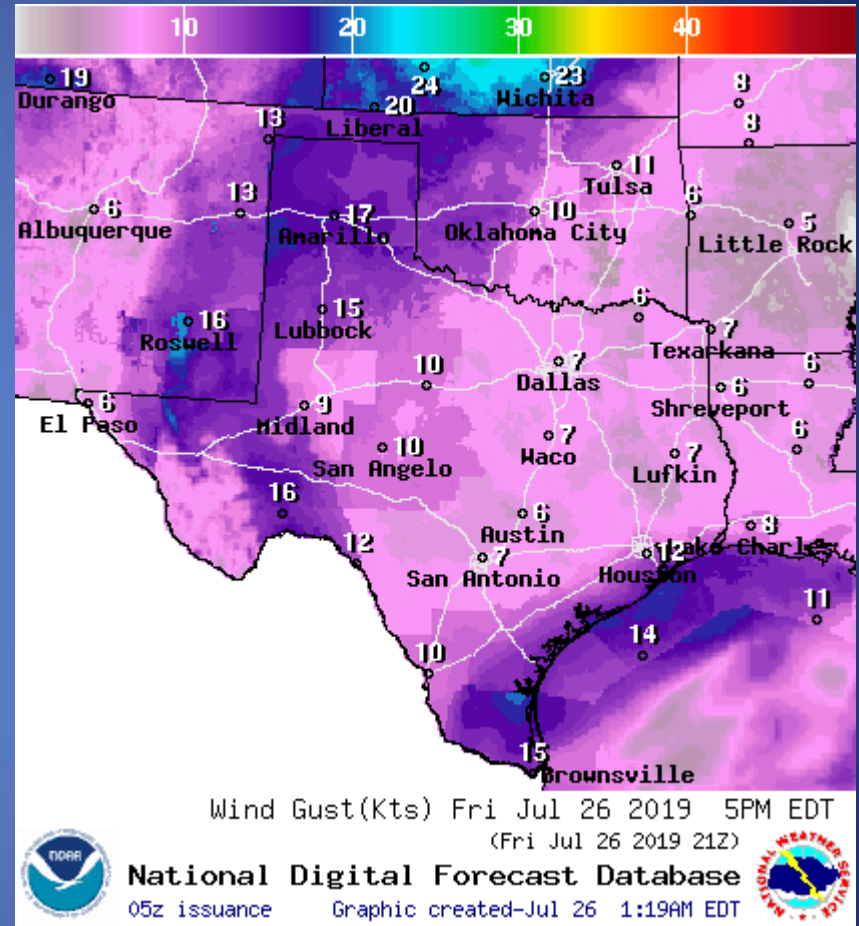

Weather Forecast

Highs

Lows

Weather Forecast

Wind Speeds

Gusts

Hazardous Weather

Highlighted Area: FEMA Region 6