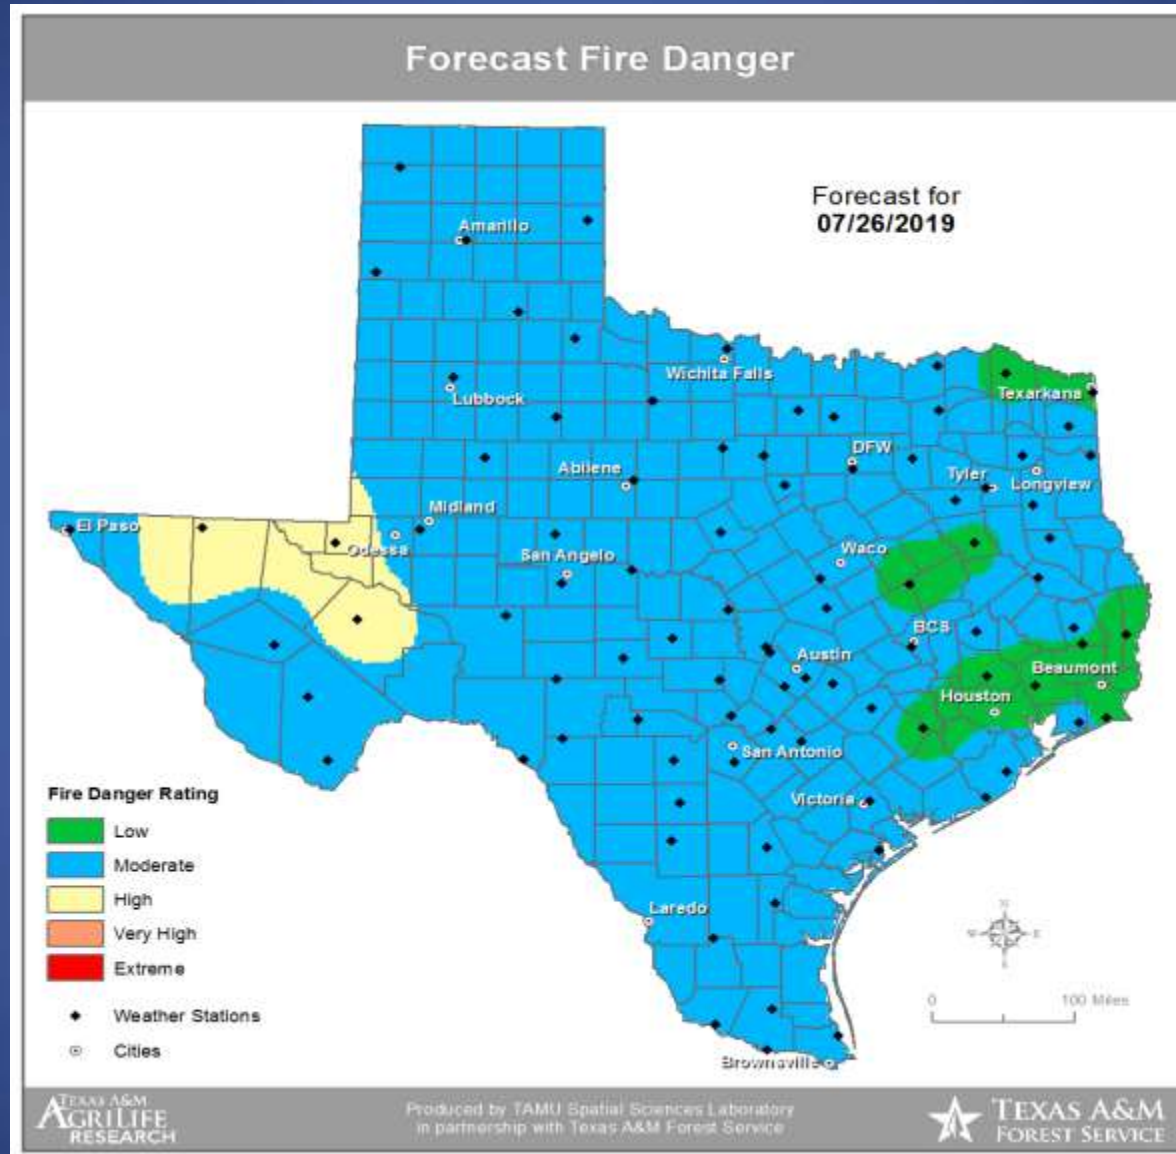

Fire Danger Forecast