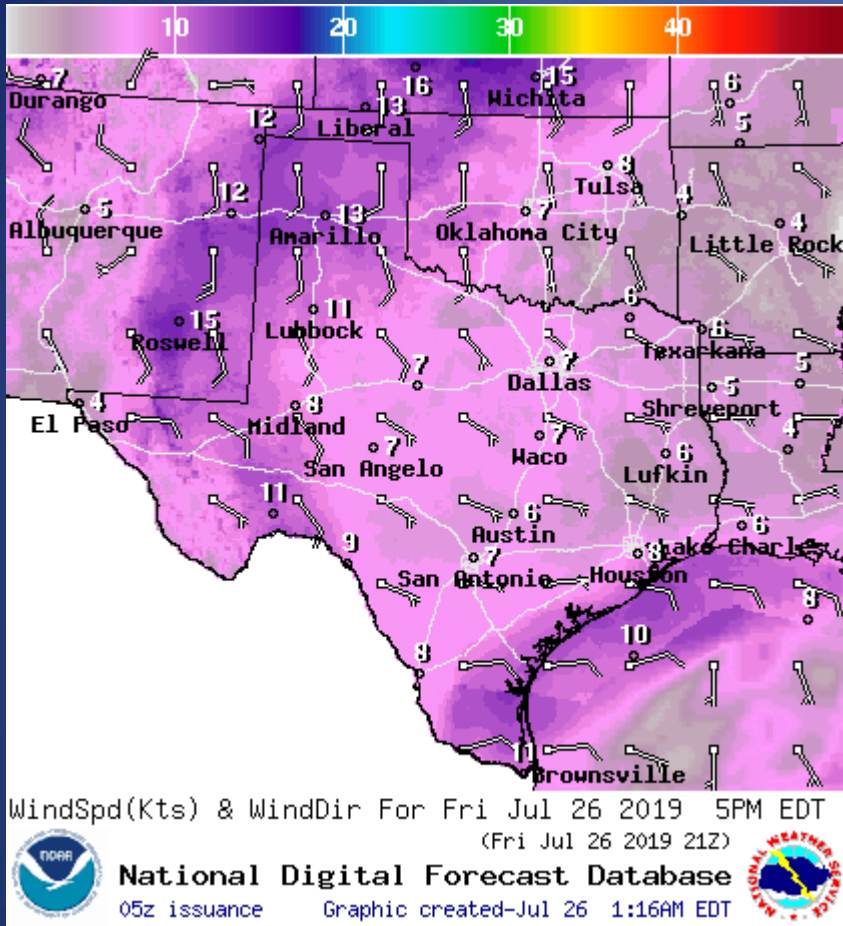

Weather Forecast

Highs

Lows

Weather Forecast

Wind Speeds

Gusts

Hazardous Weather

Highlighted Area: FEMA Region 6