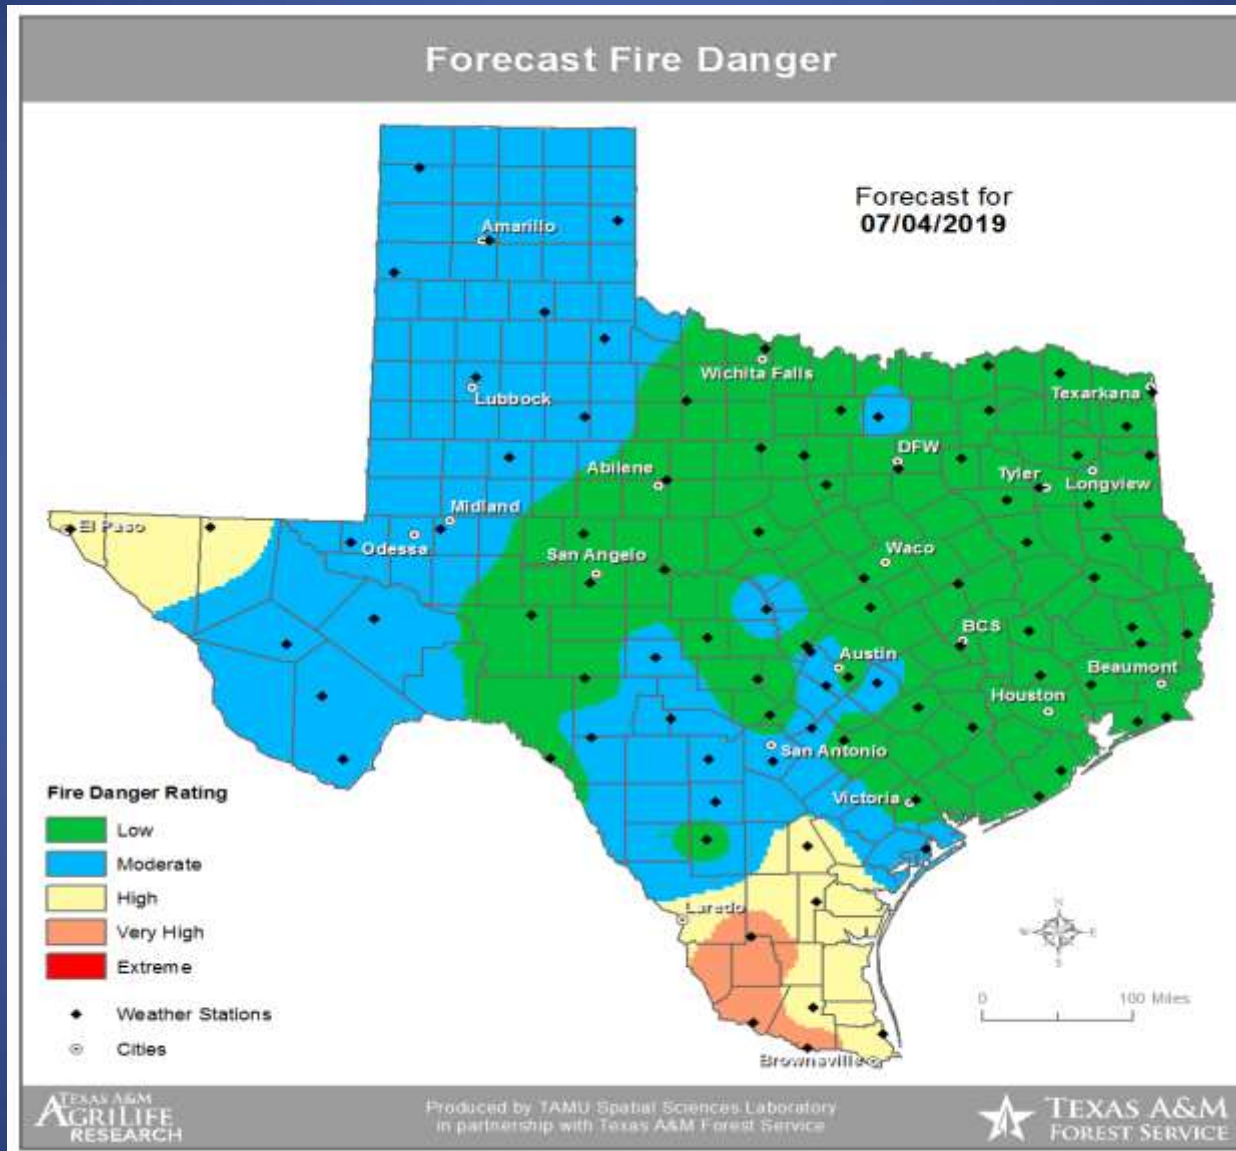

Fire Danger Forecast