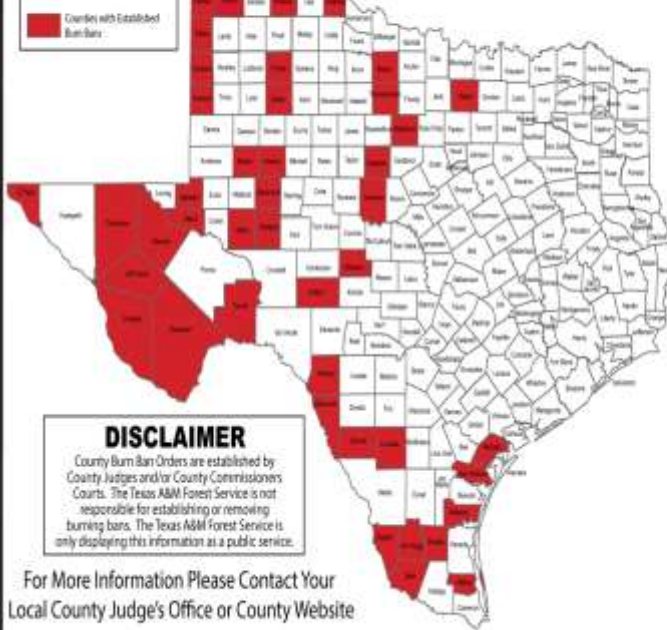

Burn Bans and KBDI INDEX

OUTDOOR BURN BANS

July 03, 2019

Email updates to:
burnban@tfs.tamu.edu

Counties with Burn Bans: 45

- Armstrong
- Bailey
- Bayler*
- Brewster
- Erisor
- Rock
- Callahan
- Cayton
- Childress
- Cocharan
- Coleman
- Conity
- Cullbertson
- Dinwiddie
- El Paso
- Gatta
- Gillespie
- Howard
- Jeff Davis
- Jim Hogg
- Kinney*
- Kilbuck
- La Salle
- Marion
- Martinez
- Morrell
- Morrell
- Oliver
- Parmer
- Presidio
- Roagan
- Reeves
- Rehago
- San Patricio
- Smyth
- Stephens
- Sutton
- Terrell
- Throckmorton
- Upton
- Ward
- Wiley
- Winkler
- Wise*
- Yoakum
- Zapata

DISCLAIMER

For More Information Please Contact Your Local County Judge's Office or County Website

RED FLAG WARNINGS: www.weather.gov
Burn Ban RSS feed available at <http://tfsfp.tamu.edu/wildfires/BurnBan.xml>