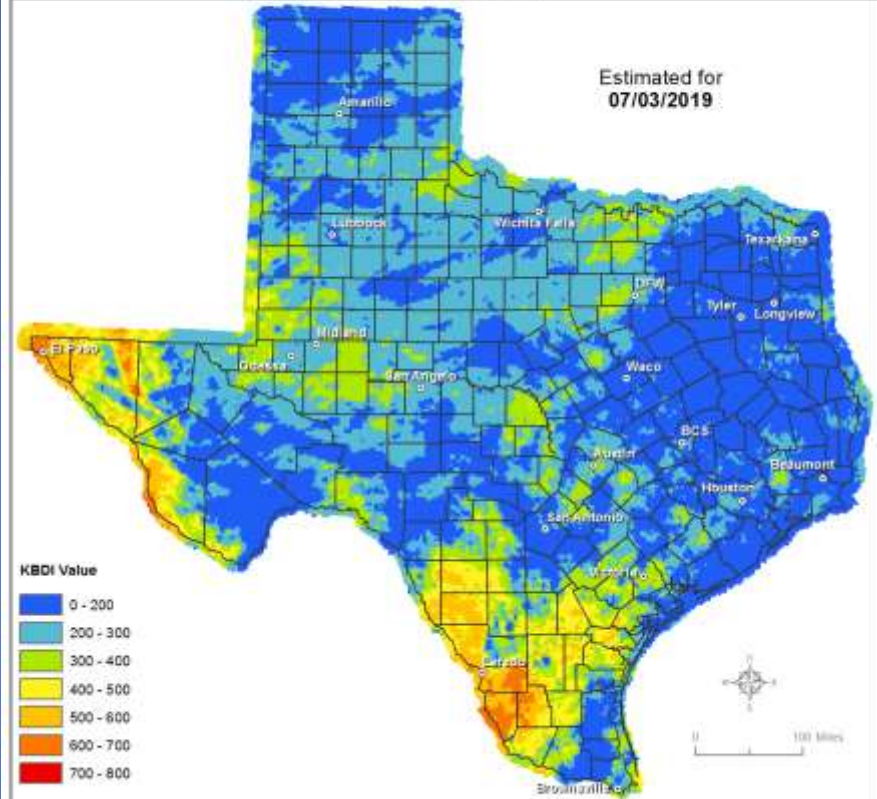

Keetch-Byram Drought Index

(4 km x 4 km resolution)

Estimated for
07/03/2019

KBDI Value

- 0 - 200
- 200 - 300
- 300 - 400
- 400 - 500
- 500 - 600
- 600 - 700
- 700 - 800