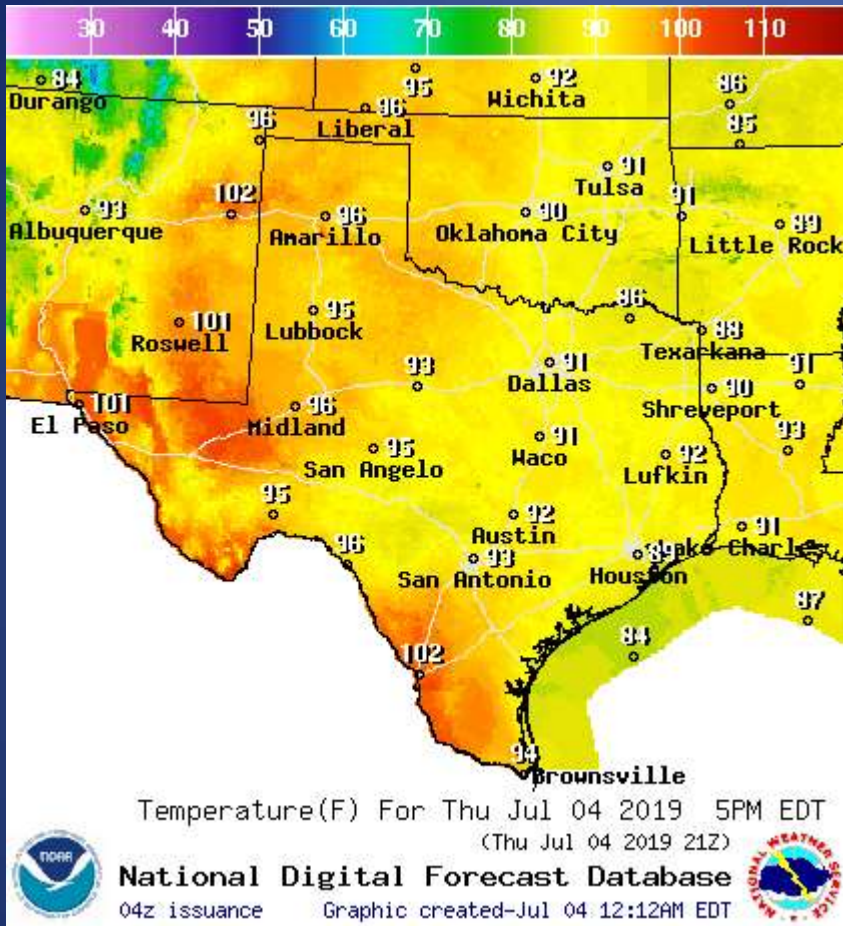

Weather Forecast

Highs