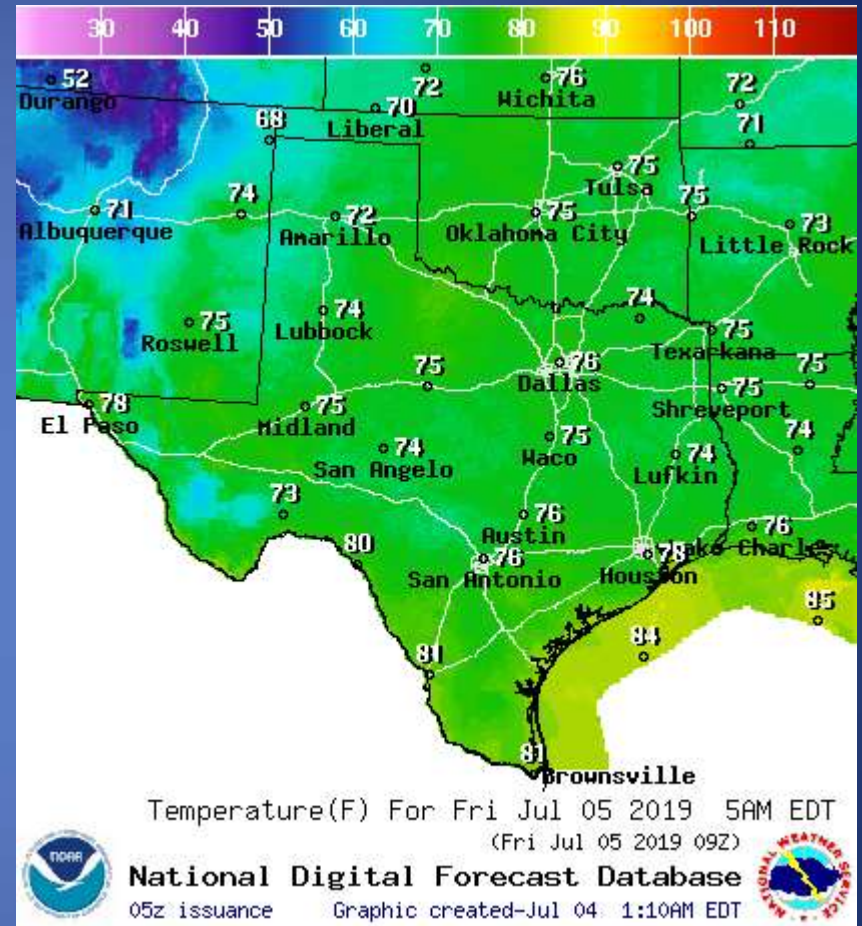

Weather Forecast

Highs

Lows