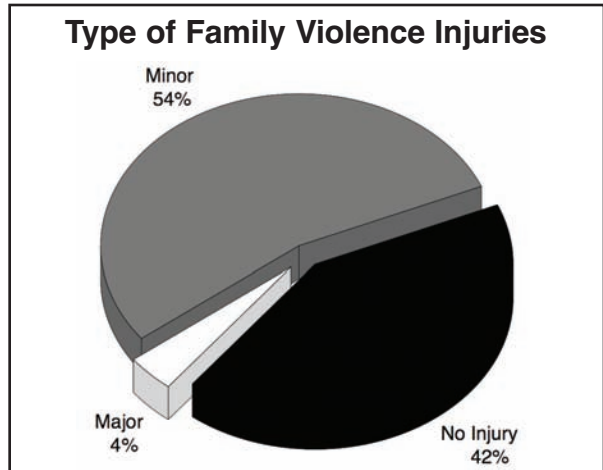

Family Violence Offenses			
Type	Group %	Offense	%
Assaults	96.9%	Aggravated Assault	14.9%
		Simple Assault	73.3%
		Intimidation	8.7%
Homicides	0.1%	Murder & Nonnegligent Manslaughter	0.1%
		Negligent Manslaughter	0.004%
		Justifiable Homicide	0.0%
Kidnapping	0.3%	Kidnapping/Abduction	0.3%
Robbery	0.2%	Robbery	0.2%
Forcible Sex Offenses	2.3%	Forcible Rape	0.9%
		Forcible Sodomy	0.2%
		Sexual Assault w/Object	0.2%
		Forcible Fondling	1.0%
Non-Forcible Sex Offenses	0.2%	Incest	0.07%
		Statutory Rape	0.1%

Injuries

For the purposes of this family violence report, the police officers who responded to disturbance calls determined the extent of injuries and all injuries were considered to be apparent injuries. If later medical attention indicated that the injuries were more or less severe than noted by the responding officer, this information is not included in the family violence report. The majority of reported injuries (54%) were considered to be minor injuries. In another 42 percent of family violence reports, 'no injury' was recorded. Major injuries were reported in 4 percent of the cases.

Of the apparent major injuries, severe lacerations were the most common at 32 percent. Possible internal injuries were reported in 28 percent of the apparent major injury reports, and apparent broken bones were noted in 11 percent of the apparent major injury cases.

Weapons

The most common weapon involved in family violence cases was physical force through the use of hands, feet, and fists (strong-arm), which accounts for 78 percent of the incidents. The Texas Family Violence law considers the use of threats and intimidation to be serious enough to report and, thus, 9 percent of the reports were listed as involving no weapons. Knives or cutting instruments (4 percent), blunt objects (3 percent), firearms (1 percent), and other (5 percent) account for the remaining cases. Considered as other weapons were motor vehicles, poison, explosives, fire, drugs, unknown, and miscellaneous weapons.