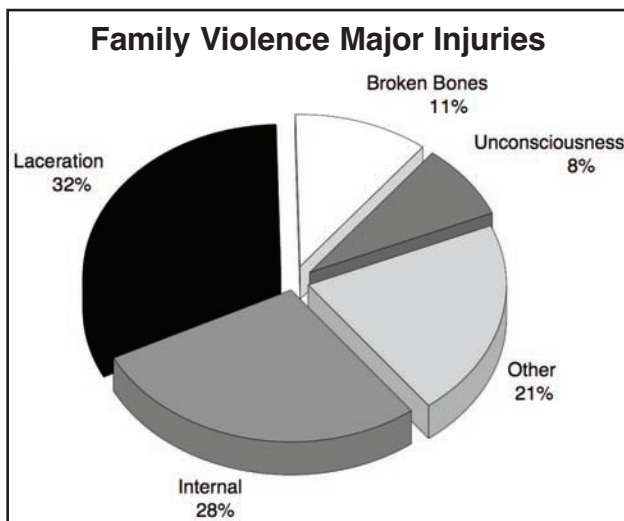

Family Violence Offenses			
Type	Group %	Offense	%
Assaults	96.9%	Aggravated Assault	14.9%
		Simple Assault	73.3%
		Intimidation	8.7%
Homicides	0.1%	Murder & Nonnegligent Manslaughter	0.1%
		Negligent Manslaughter	0.004%
		Justifiable Homicide	0.0%
Kidnapping	0.3%	Kidnapping/Abduction	0.3%
Robbery	0.2%	Robbery	0.2%
Forcible Sex Offenses	2.3%	Forcible Rape	0.9%
		Forcible Sodomy	0.2%
		Sexual Assault w/Object	0.2%
		Forcible Fondling	1.0%
Non-Forcible Sex Offenses	0.2%	Incest	0.07%
		Statutory Rape	0.1%

Injuries

For the purposes of this family violence report, the police officers who responded to disturbance calls determined the extent of injuries and all injuries were considered to be apparent injuries. If later medical attention indicated that the injuries were more or less severe than noted by the responding officer, this information is not included in the family violence report. The majority of reported injuries (54%) were considered to be minor injuries. In another 42 percent of family violence reports, 'no injury' was recorded. Major injuries were reported in 4 percent of the cases.

Of the apparent major injuries, severe lacerations were the most common at 32 percent. Possible internal injuries were reported in 28 percent of the apparent major injury reports, and apparent broken bones were noted in 11 percent of the apparent major injury cases.

Weapons