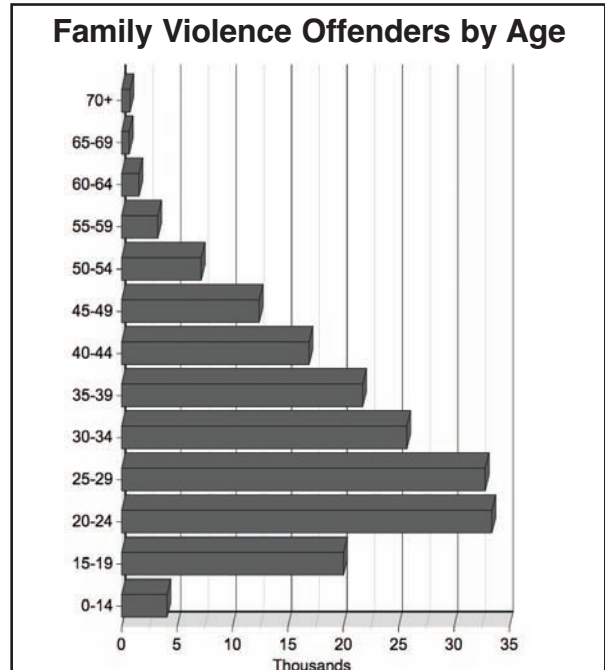

known, 71 percent were White, 28 percent were Black, and 1 percent were American Indian or Alaskan Native and Asian or Pacific Islander. An examination of offenders by race finds that 77 percent of the White offenders were male, 78 percent of the Black offenders were male, 74 percent of the American Indian or Alaskan Native offenders were male, and 74 percent of the Asian or Pacific Islander offenders were male.

Officer Assaults

A serious problem inherent to police intervention and investigation of family violence incidents is the potential for law officers to be assaulted. In 2008, during the course of responding to family violence incidents, 342 Texas law officers were assaulted. By contrast, Uniform Crime Reports for 2008 listed 5,184 assaults on law officers during all types of police activity.

Offenses

Offense information in the family violence program is collected according to federal UCR guidelines and does not necessarily conform to Texas state definitions. Complete offense definitions are available in the appendix to this publication. Family violence offense information falls into six general categories: assaults, homicides, kidnapping/abductions, robberies, forcible sex offenses, and non-forcible sex offenses. Of the six main categories, assaults accounted for 97% of all offenses. Information for each individual crime is represented in the chart on the next page.