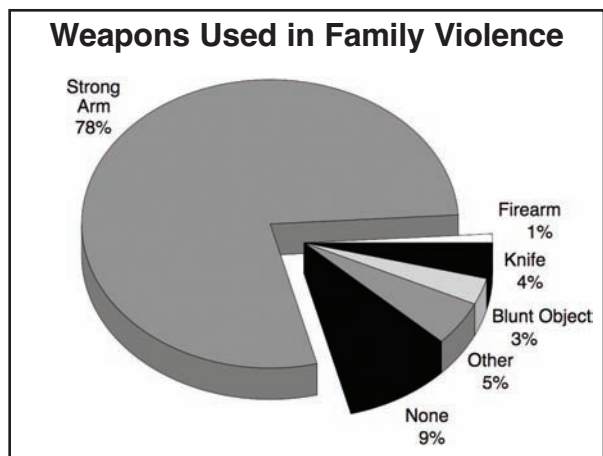

Family Violence Offenses			
Type	Group %	Offense	%
Assaults	96.9%	Aggravated Assault	14.9%
		Simple Assault	73.3%
		Intimidation	8.7%
Homicides	0.1%	Murder & Nonnegligent Manslaughter	0.1%
		Negligent Manslaughter	0.004%
		Justifiable Homicide	0.0%
Kidnapping	0.3%	Kidnapping/Abduction	0.3%
Robbery	0.2%	Robbery	0.2%
Forcible Sex Offenses	2.3%	Forcible Rape	0.9%
		Forcible Sodomy	0.2%
		Sexual Assault w/Object	0.2%
		Forcible Fondling	1.0%
Non-Forcible Sex Offenses	0.2%	Incest	0.07%
		Statutory Rape	0.1%

Injuries

For the purposes of this family violence report, the police officers who responded to disturbance calls determined the extent of injuries and all injuries were considered to be apparent injuries. If later medical attention indicated that the injuries were more or less severe than noted by the responding officer, this information is not included in the family violence report. The majority of reported injuries (54%) were considered to be minor injuries. In another 42 percent of family violence reports, 'no injury' was recorded. Major injuries were reported in 4 percent of the cases.

Of the apparent major injuries, severe lacerations were the most common at 32 percent. Possible internal injuries were reported in 28 percent of the apparent major injury reports, and apparent broken bones were noted in 11 percent of the apparent major injury cases.

Weapons