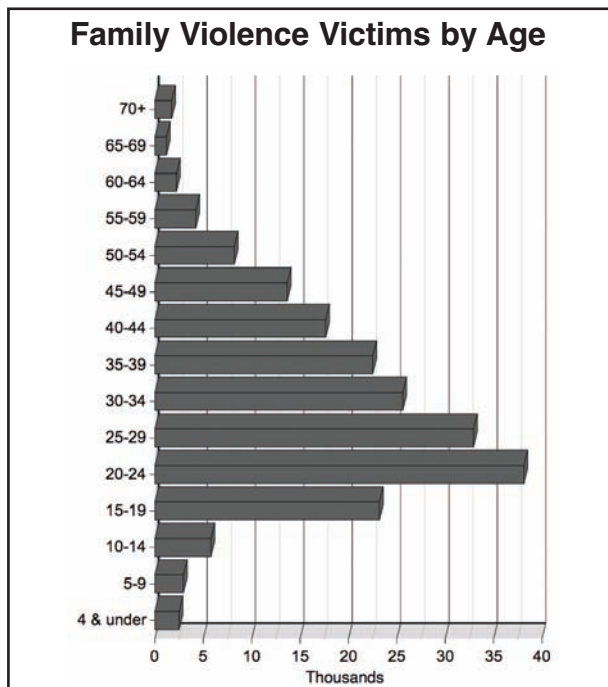

Victims

Incidents of family violence in 2008 involved 208,073 victims. Of the victims whose sex was known, 25 percent were male and 75 percent were female. The age group with the highest number of victims was the 20-to-24 year-old bracket.

Of the victims whose ethnicity was known, 40 percent were Hispanic and 60 percent were not Hispanic. For the victims whose race was known, 74 percent were listed as White, 25 percent were Black, and 1 percent were American Indian or Alaskan Native and Asian or Pacific Islander. Of the White victims, 75 percent were female, 76 percent of the Black victims were female, 81 percent of the American Indian or Alaskan Native victims were female and 75 percent of the Asian or Pacific Islander victims were female.

Offenders

In 2008, 203,682 offenders were involved in incidents of family violence. Of the offenders whose sex was known, 77 percent were male and 23 percent were female. The age group showing the highest number of offenders was the 20-to-24 year-old bracket.

Of the offenders whose ethnicity was known, 42 percent were Hispanic and 58 percent were not Hispanic. Of the offenders whose race was