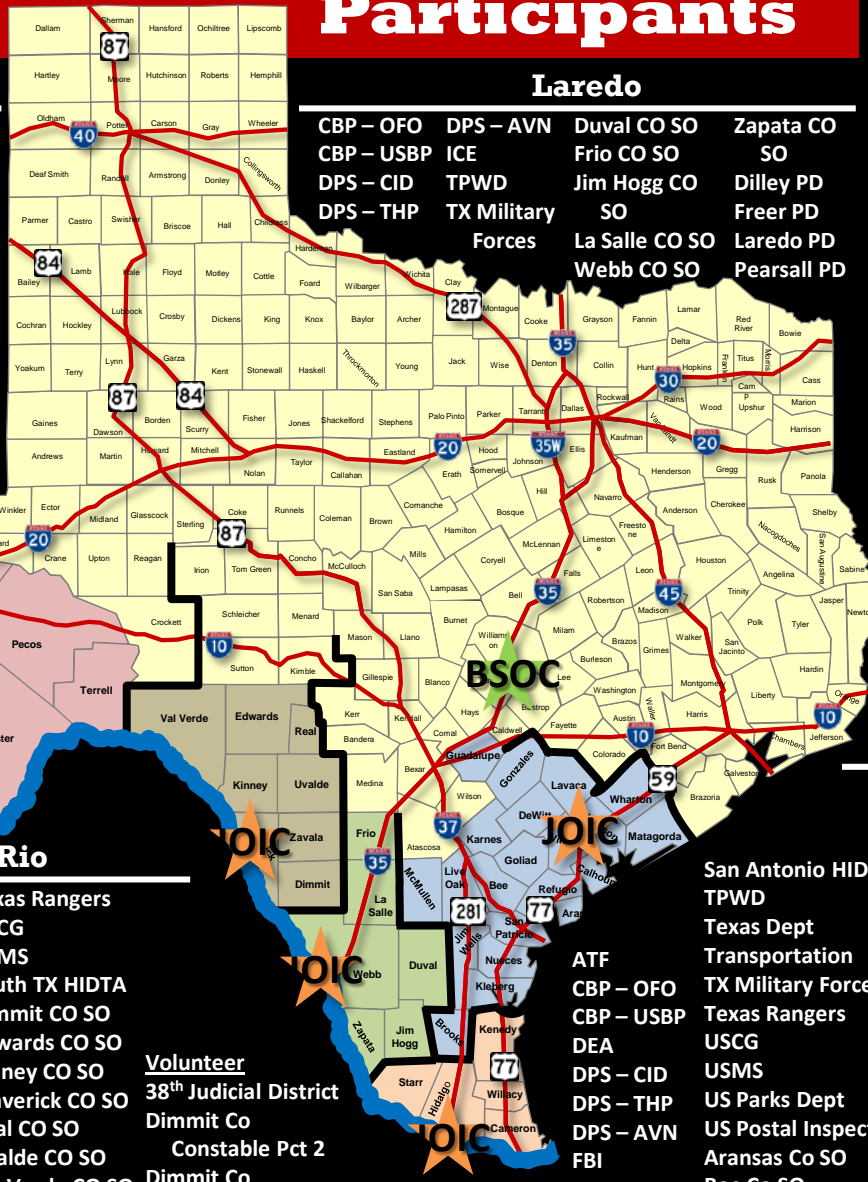

BSOC

Coastal Bend

- San Antonio HIDTA
- TPWD
- Texas Dept Transportation
- TX Military Forces
- Texas Rangers
- USCG
- USMS
- US Parks Dept
- US Postal Inspector
- Aransas Co SO
- Bee Co SO
- Brooks Co SO
- Calhoun Co SO
- DeWitt Co SO
- Bay City PD
- Beeville PD
- Corpus Christi PD
- Cuero PD
- Driscoll PD
- El Campo PD
- George West PD
- Hallettsville PD
- Kingsville PD
- Orange Grove PD
- Refugio PD
- Robstown PD
- Rockport PD
- Seguin PD
- Sinton PD
- Three Rivers PD
- Victoria PD