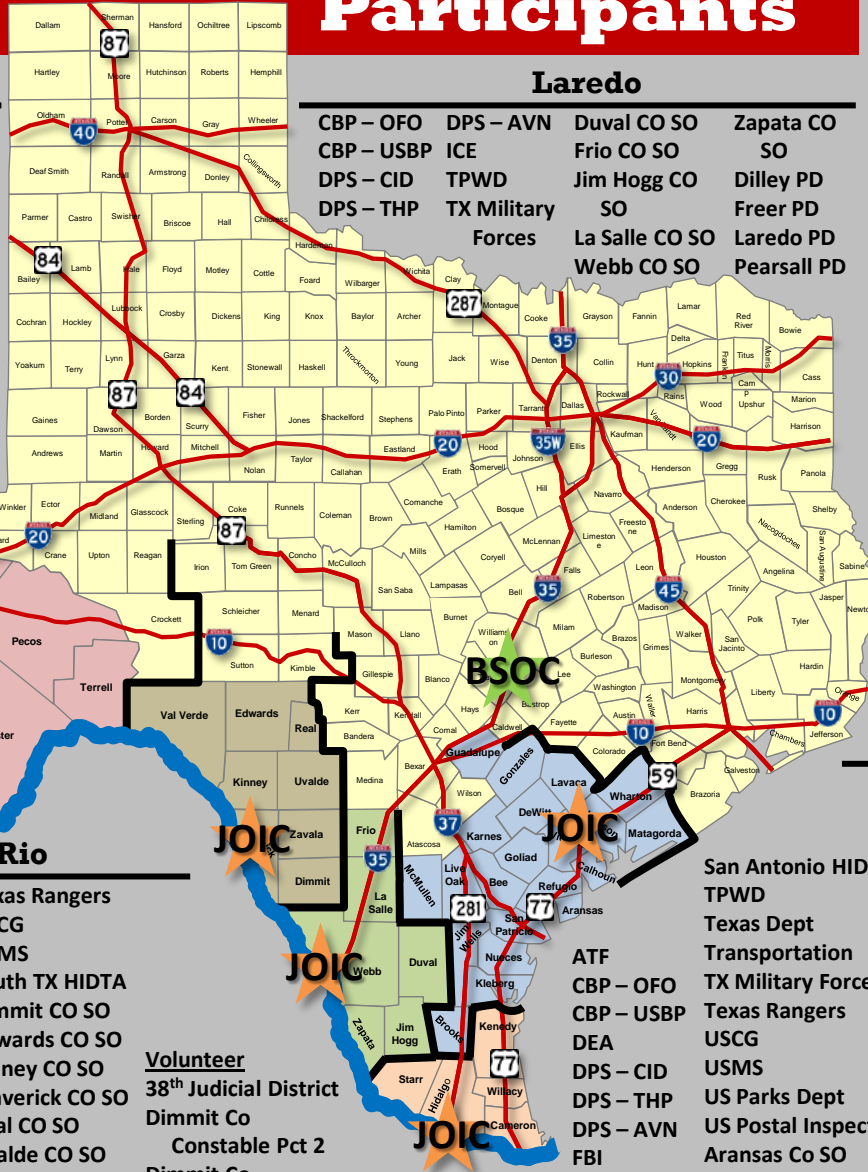

OPERATION BORDER STAR

Participants

Marfa

- CBP – OFO
- CBP – USBP
- DPS – CID
- DPS – THP
- DPS – AVN
- ICE/HSI
- NPS
- West TX HIDTA
- TX Military Forces
- TPWD
- Texas Rangers
- Brewster CO SO
- Culberson CO SO
- Hudspeth CO SO
- Jeff Davis CO SO
- Pecos CO SO
- Presidio CO SO
- Reeves CO SO
- Terrell CO SO
- Alpine PD
- Fort Stockton PD
- Pecos PD
- Presidio PD

Laredo

- CBP – OFO
- CBP – USBP
- DPS – CID
- DPS – THP
- DPS – AVN
- ICE
- TPWD
- TX Military Forces
- Duval CO SO
- Frio CO SO
- Jim Hogg CO SO
- La Salle CO SO
- Webb CO SO
- Zapata CO SO
- Dilley PD
- Freer PD
- Laredo PD
- Pearsall PD

Rio Grande Valley

- ATF
- CBP – OFO
- CBP – USBP
- DPS – CID
- DPS – THP
- DPS – AVN
- EPIC
- ICE
- NCIS
- NPS
- Starr Co HIDTA
- TX Military Forces
- TPWD
- Texas Rangers
- TXNG CDAA
- US Coast Guard
- US Fish & Wildlife Service
- Cameron CO SO
- Hidalgo CO SO
- Hidalgo Co Pct3
- Hidalgo Co Pct4
- Kenedy CO SO
- Starr CO SO
- Willacy CO SO
- Alamo PD
- Alton PD
- Brownsville PD
- Donna PD
- Edcouch PD
- Edinburg PD
- Elsa PD
- Harlingen PD
- Hidalgo PD
- La Feria PD
- La Grulla PD
- La Joya PD
- La Villa PD
- Los Fresnos PD
- Mercedes PD
- Mission PD
- Palmhurst PD
- Palmview PD
- Penitas PD
- Pharr PD
- Raymondville PD
- Rio Grande City PD
- Roma PD
- San Benito PD
- San Juan PD
- UTPA PD
- UTB PD
- Weslaco PD

El Paso

- ATF
- CBP – OFO
- CBP – USBP
- DPS – CID
- DPS – THP
- DPS – AVN
- EPIC
- FBI
- ICE
- TABC
- TPWD
- TX Military Forces
- Texas Rangers
- US Army – Ft Bliss
- US Marshal Service
- West Texas HIDTA
- El Paso CO SO
- Doña Ana CO (NM) SO
- Grant CO (NM) SO
- Hidalgo CO (NM) SO
- Luna CO (NM) SO
- Otero CO (NM) SO
- El Paso Co Constables
- Anthony PD
- El Paso PD
- Horizon City PD
- Ysleta Del Sur Tribal PD
- El Paso ISD PD
- UTEP PD
- El Paso CC PD
- El Paso Office of Emergency Mgt
- TX Tech Univ PD
- Texas Comptroller
- Texas Attorney General, El Paso
- Union Pacific Railroad PD

Del Rio

- CBP – OFO
- CBP – USBP
- DEA
- DPS – CID
- DPS – THP
- DPS – AVN
- EPIC
- FBI
- ICE
- IBWC
- NPS
- TABC
- TPWD
- TX Military Forces
- Texas Rangers
- USCG
- USMS
- South TX HIDTA
- Dimmit CO SO
- Edwards CO SO
- Kinney CO SO
- Maverick CO SO
- Real CO SO
- Uvalde CO SO
- Val Verde CO SO
- Zavala CO SO
- Del Rio PD
- Volunteer
- 38th Judicial District
- Dimmit Co Constable Pct 2
- Dimmit Co Constable Pct 3
- Uvalde PD
- Zavala Co Constable

Coastal Bend

- Goliad Co SO
- Gonzales Co SO
- Guadalupe Co SO
- Jackson C Co O SO
- Jim Wells Co SO
- Karnes Co SO
- Kleberg Co SO
- Lavaca Co SO
- Live Oak Co SO
- Matagorda Co SO
- McMullen Co SO
- Nueces Co SO
- Refugio Co SO
- San Antonio HIDTA
- TPWD
- Texas Dept Transportation
- TX Military Forces
- Texas Rangers
- USCG
- USMS
- US Parks Dept
- US Postal Inspector
- Aransas Co SO
- Bee Co SO
- Brooks Co SO
- Calhoun Co SO
- DeWitt Co SO
- Bay City PD
- Beeville PD
- Corpus Christi PD
- Cuero PD
- Driscoll PD
- El Campo PD
- George West PD
- Hallettsville PD
- Kingsville PD
- Orange Grove PD
- Refugio PD
- Robstown PD
- Rockport PD
- Seguin PD
- Sinton PD
- Three Rivers PD
- Victoria PD