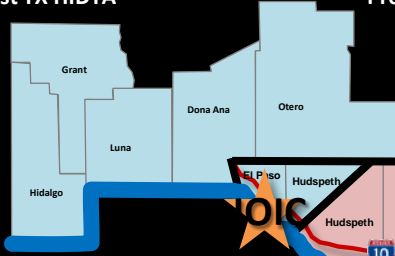

OPERATION BORDER STAR

Participants

Marfa

- CBP – OFO
- CBP – USBP
- DPS – CID
- DPS – THP
- DPS – AVN
- ICE/HSI
- NPS
- West TX HIDTA
- TX Military Forces
- TPWD
- Texas Rangers
- Brewster CO SO
- Culberson CO SO
- Hudspeth CO SO
- Jeff Davis CO SO
- Pecos CO SO
- Presidio CO SO
- Reeves CO SO
- Terrell CO SO
- Alpine PD
- Fort Stockton PD
- Pecos PD
- Presidio PD

Laredo

- CBP – OFO
- CBP – USBP
- DPS – CID
- DPS – THP
- DPS – AVN
- ICE
- TPWD
- TX Military Forces
- La Salle CO SO
- Webb CO SO
- Duval CO SO
- Frio CO SO
- Jim Hogg CO SO
- SO
- SO
- Freer PD
- Laredo PD
- Pearsall PD
- Zapata CO SO
- Dilley PD

Rio Grande Valley

- ATF
- CBP – OFO
- CBP – USBP
- DPS – CID
- DPS – THP
- DPS – AVN
- EPIC
- ICE
- NCIS
- NPS
- Starr Co HIDTA
- TX Military Forces
- TPWD
- Texas Rangers
- TXNG CDAA
- US Coast Guard
- US Fish & Wildlife Service
- Cameron CO SO
- Hidalgo CO SO
- Hidalgo Co Pct3
- Hidalgo Co Pct4
- Kenedy CO SO
- Starr CO SO
- Willacy CO SO
- Alamo PD
- Alton PD
- Brownsville PD
- Donna PD
- Edcouch PD
- Edinburg PD
- Elsa PD
- Harlingen PD
- Hidalgo PD
- La Feria PD
- La Grulla PD
- La Joya PD
- La Villa PD
- Los Fresnos PD
- Mercedes PD
- Mission PD
- Palmhurst PD
- Palmview PD
- Penitas PD
- Pharr PD
- Raymondville PD
- Rio Grande City PD
- Roma PD
- San Benito PD
- San Juan PD
- UTPA PD
- UTB PD
- Weslaco PD