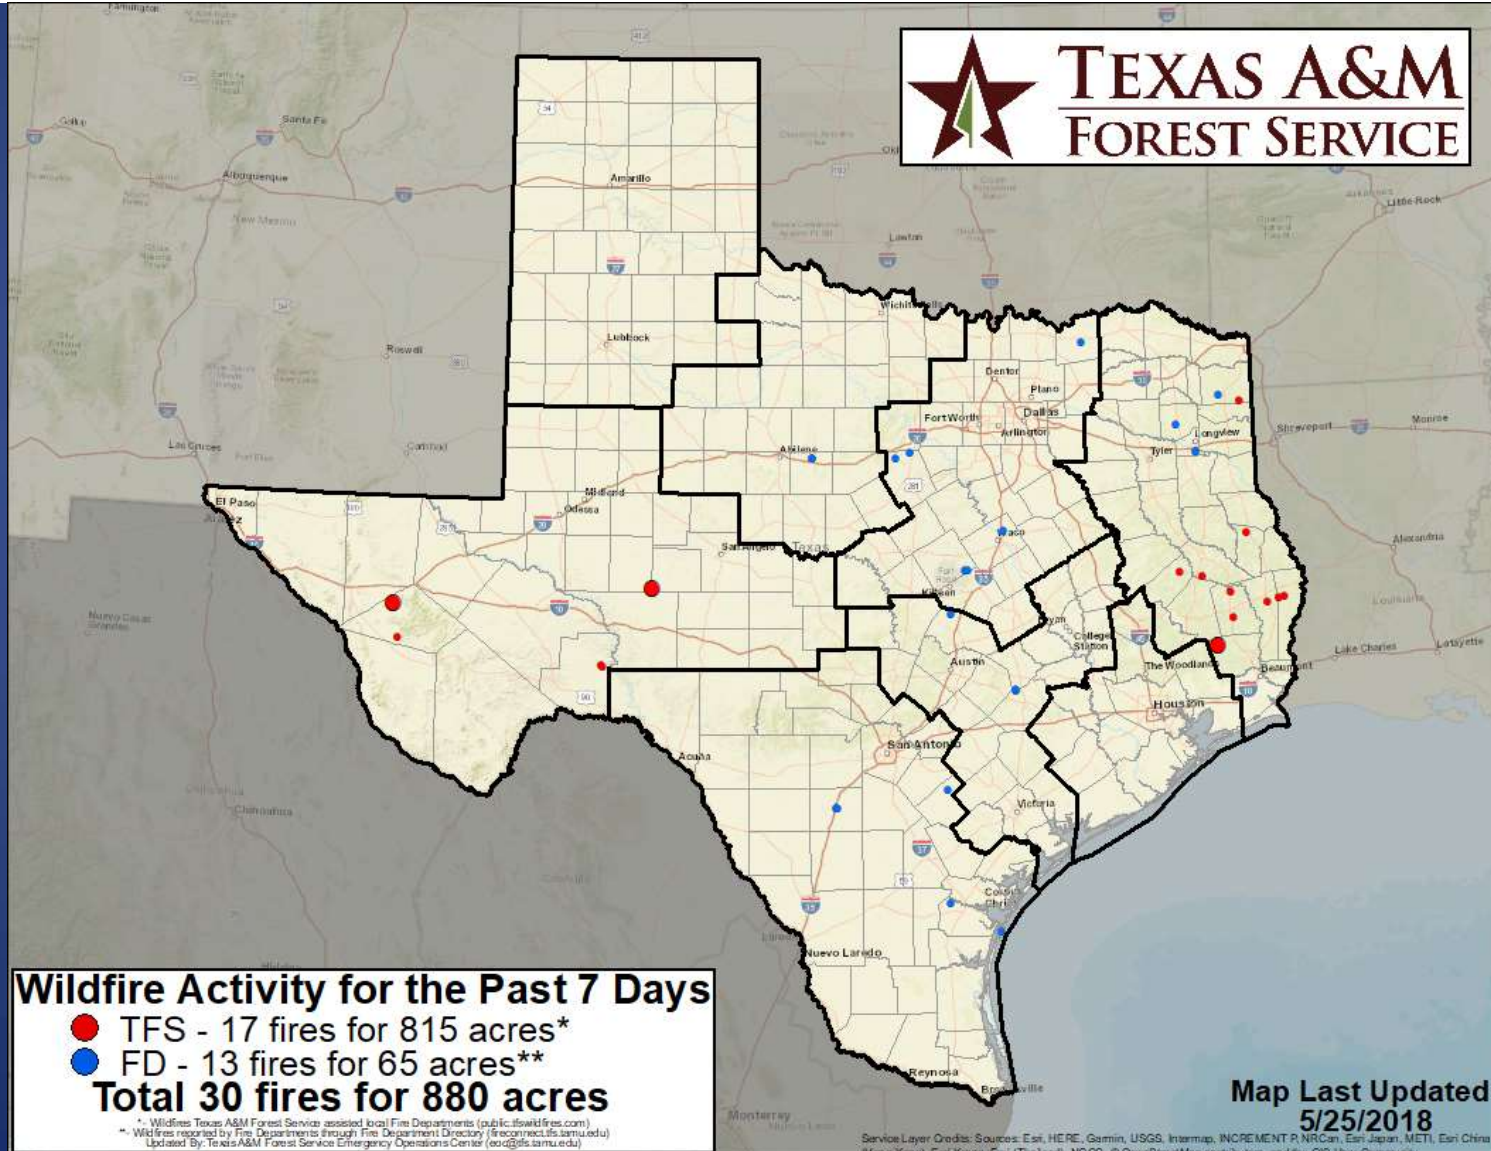

Fire Danger Forecast

Forecast Fire Danger

Fire Weather Warnings/Watches/Statements

DATE	WARNING TYPE	LOCATION
05/28/18	Fire Danger Statement	Bailey, Castro, Cochran, Hockley, Lamb, Parmer, Terry and Yoakum Counties

Fire Activity (*Last 24 Hours)

Reports 455 (no change) fires and 185,850 (no change) acres destroyed this year. There are 99 (no change) counties with burn bans. The Keetch–Byram Drought Index list 104 (+4) counties with an average over 400.