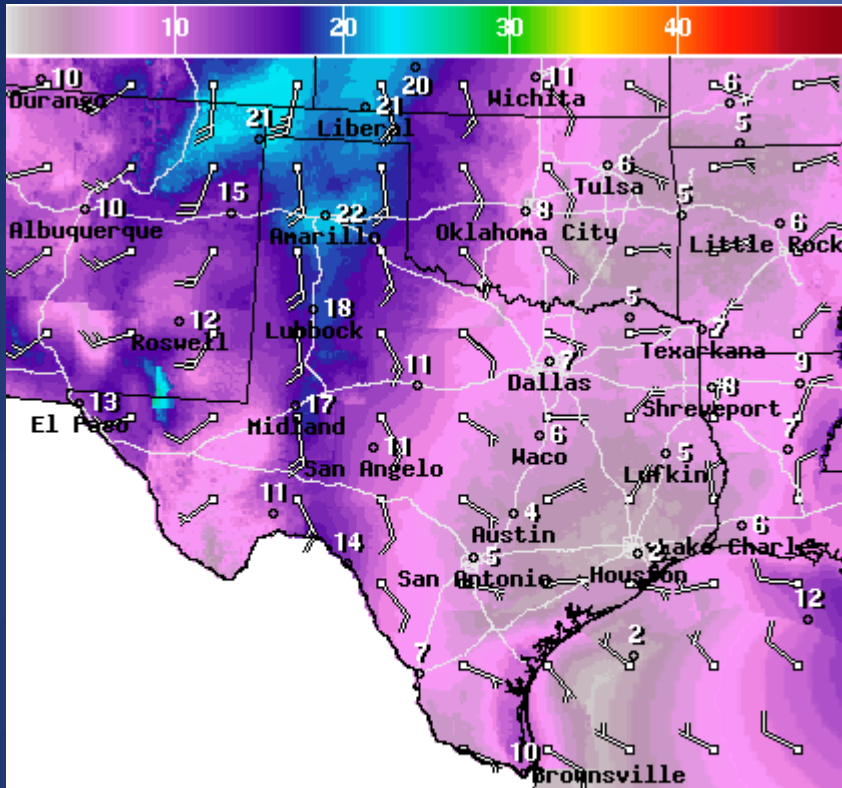

Weather Forecast

WindSpd(Kts) & WindDir For Mon May 28 2018 5PM EDT
(Mon May 28 2018 21Z)

National Digital Forecast Database

02z issuance Graphic created-May 27 11:02PM EDT