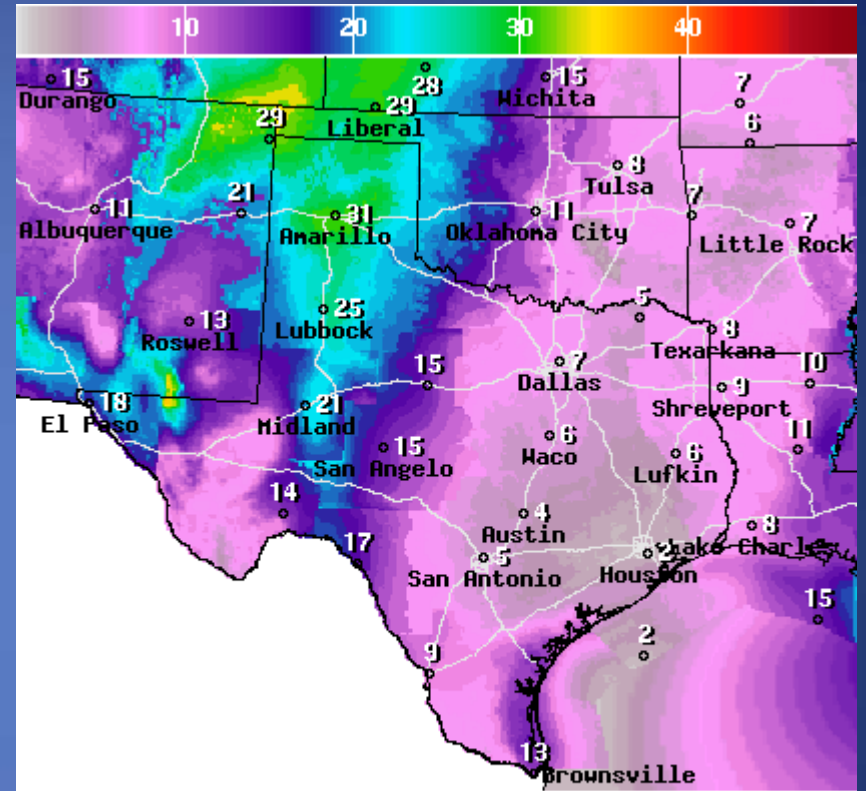

Wind Gust(Kts) Mon May 28 2018 5PM EDT
(Mon May 28 2018 21Z)

National Digital Forecast Database

02z issuance Graphic created-May 27 11:05PM EDT

Wind Speeds

Gusts