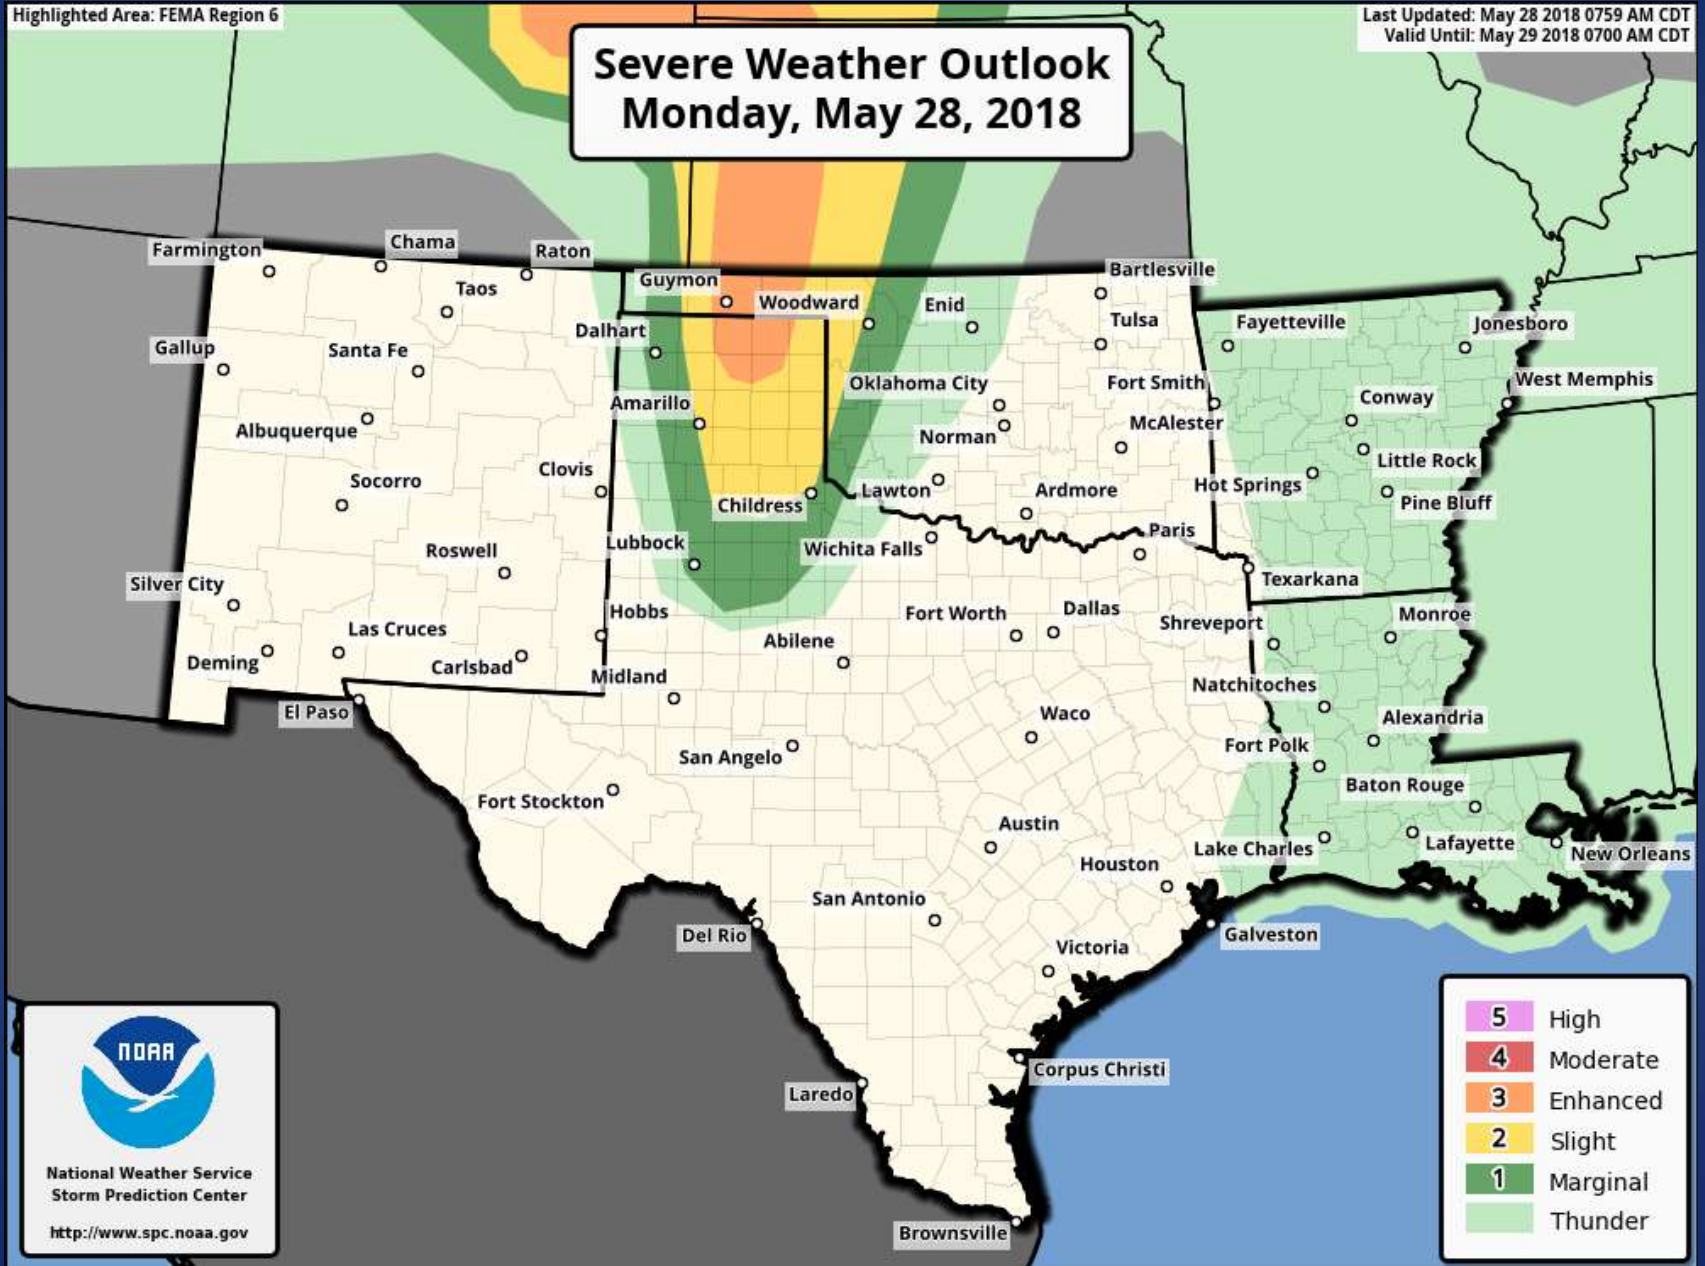

Hazardous Weather

Highlighted Area: FEMA Region 6

Last Updated: May 28 2018 0759 AM CDT
Valid Until: May 29 2018 0700 AM CDT

Severe Weather Outlook Monday, May 28, 2018

5	High
4	Moderate
3	Enhanced
2	Slight
1	Marginal
	Thunder