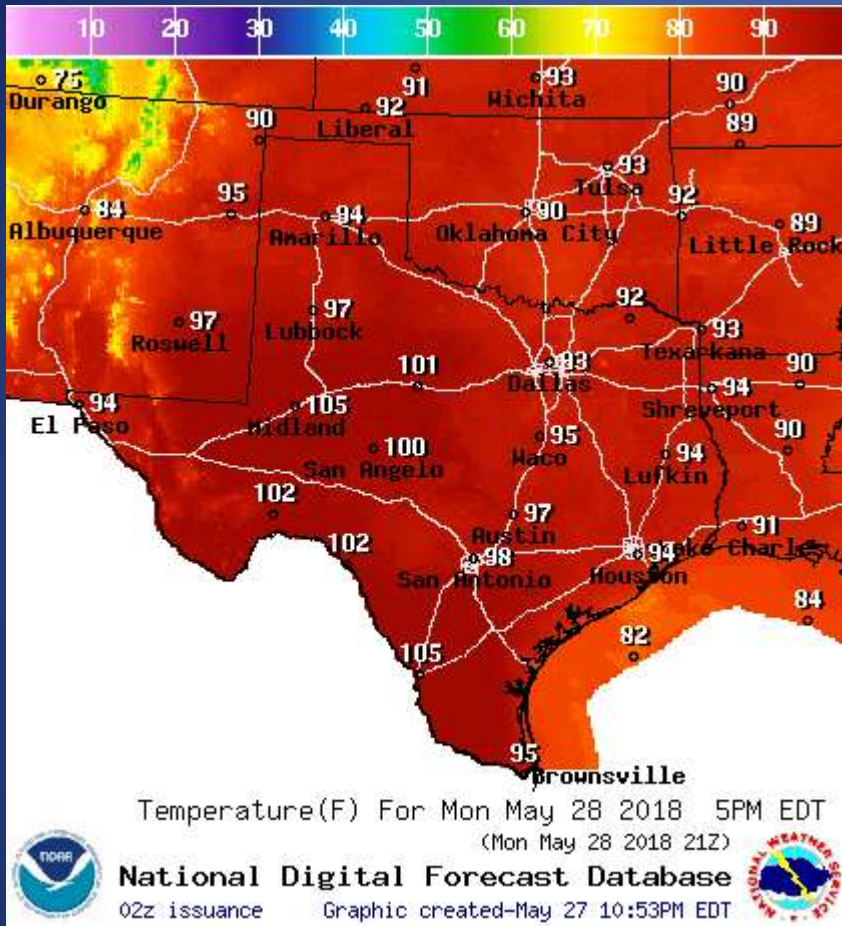

Weather Forecast

Highs