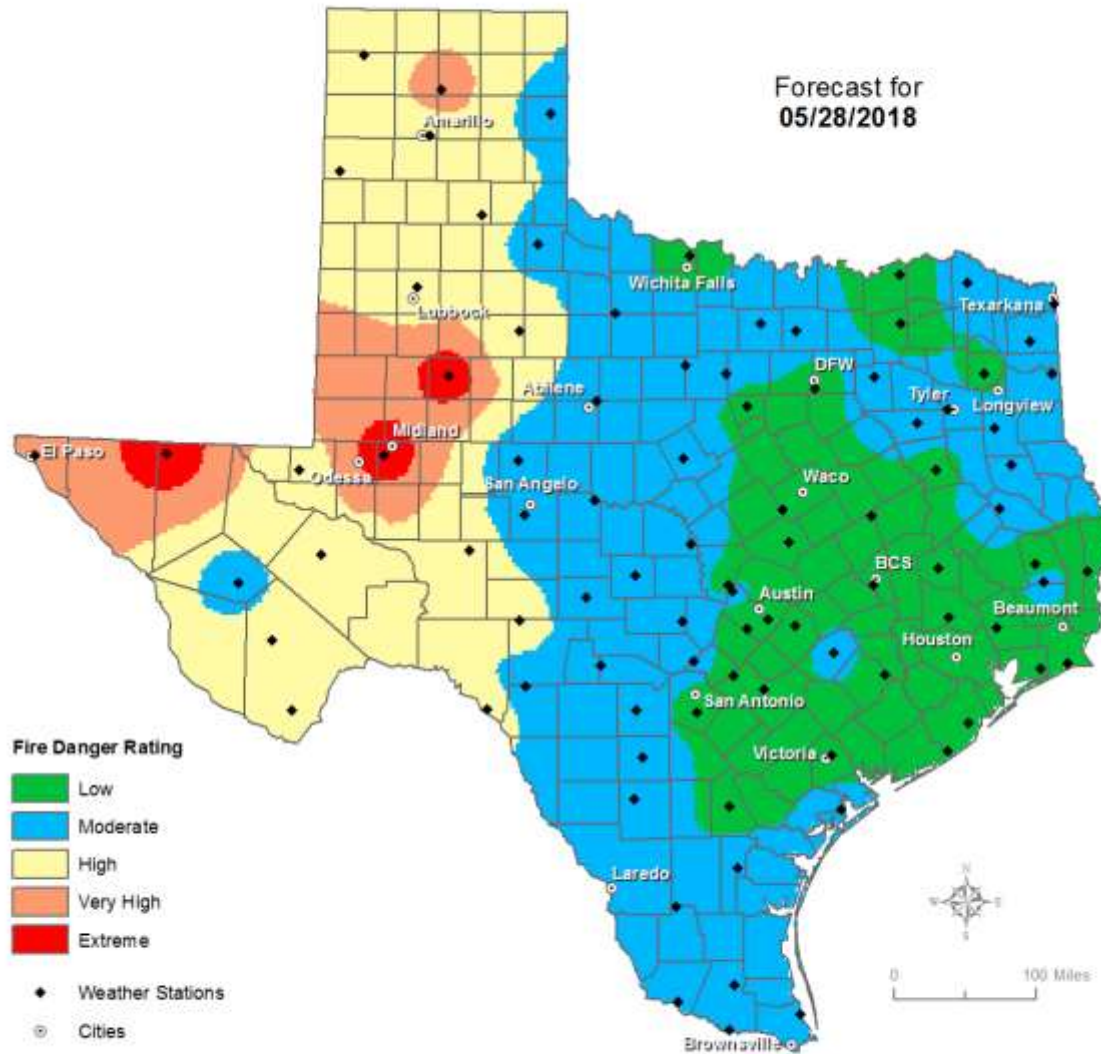

National Digital Forecast Database

02z issuance Graphic created-May 27 11:05PM EDT

Wind Speeds

Gusts

Hazardous Weather

Highlighted Area: FEMA Region 6

Last Updated: May 28 2018 0759 AM CDT
Valid Until: May 29 2018 0700 AM CDT

Severe Weather Outlook Monday, May 28, 2018

5	High
4	Moderate
3	Enhanced
2	Slight
1	Marginal
	Thunder

Hazardous Weather

Weather Warning/Advisories Issued

DATE	WARNING TYPE	LOCATION
05/27/18	Flood Advisory	Dallam, Hartley, Potter and Randall Counties
05/27/18	Severe Thunderstorm Warning	Carson, Gray, Hansford, Hutchinson, Ochiltree, Roberts and Wheeler Counties
05/27/18	Urban and Small Stream Flood Advisory	Gray County

Fire Danger Forecast

Forecast Fire Danger

Fire Weather Warnings/Watches/Statements

DATE	WARNING TYPE	LOCATION
05/28/18	Fire Danger Statement	Bailey, Castro, Cochran, Hockley, Lamb, Parmer, Terry and Yoakum Counties