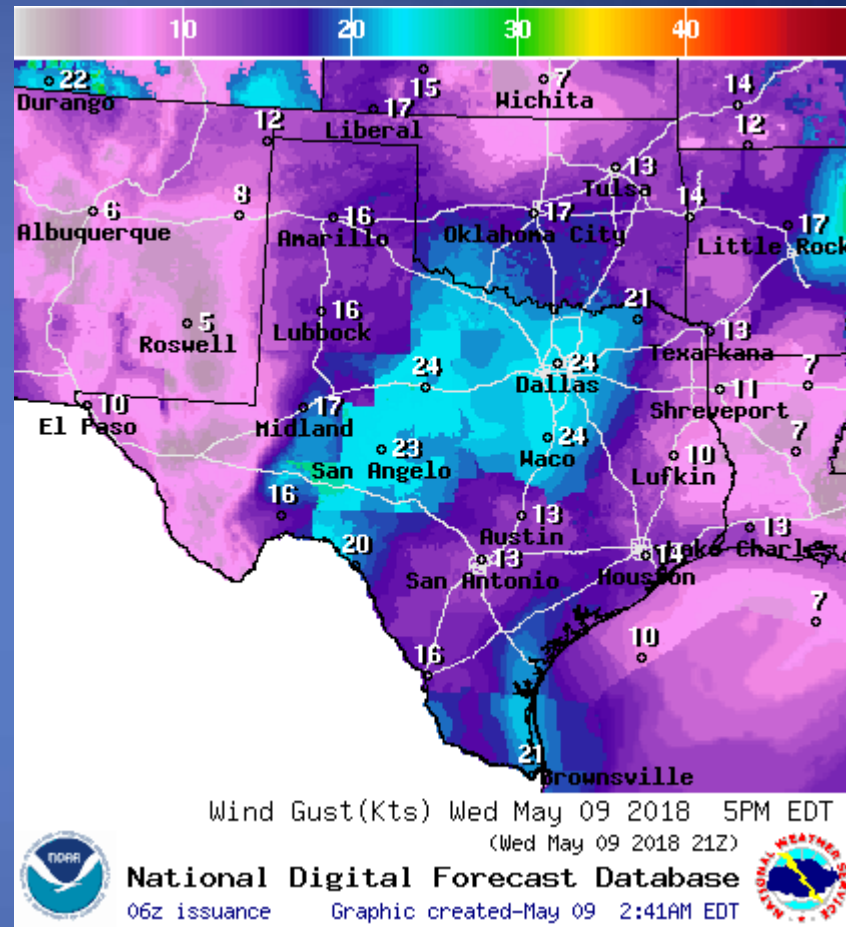

Weather Forecast

Highs

Lows

Weather Forecast

Wind Speeds

Gusts

Hazardous Weather

Highlighted Area: FEMA Region 6