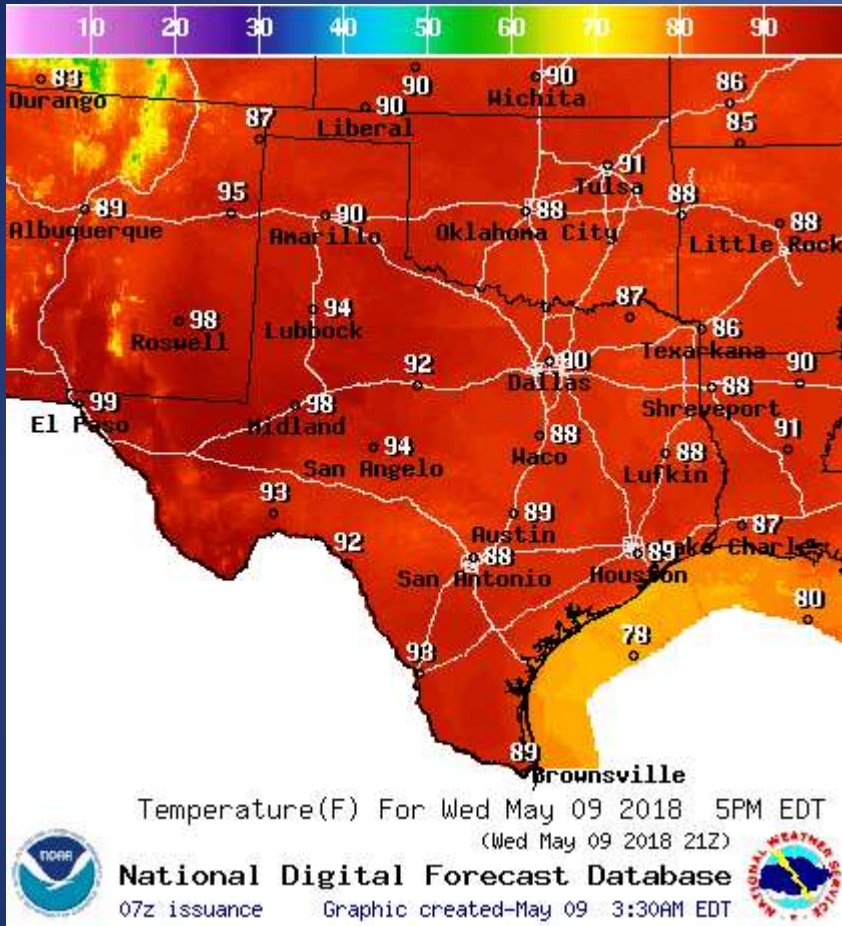

Weather Forecast

Highs