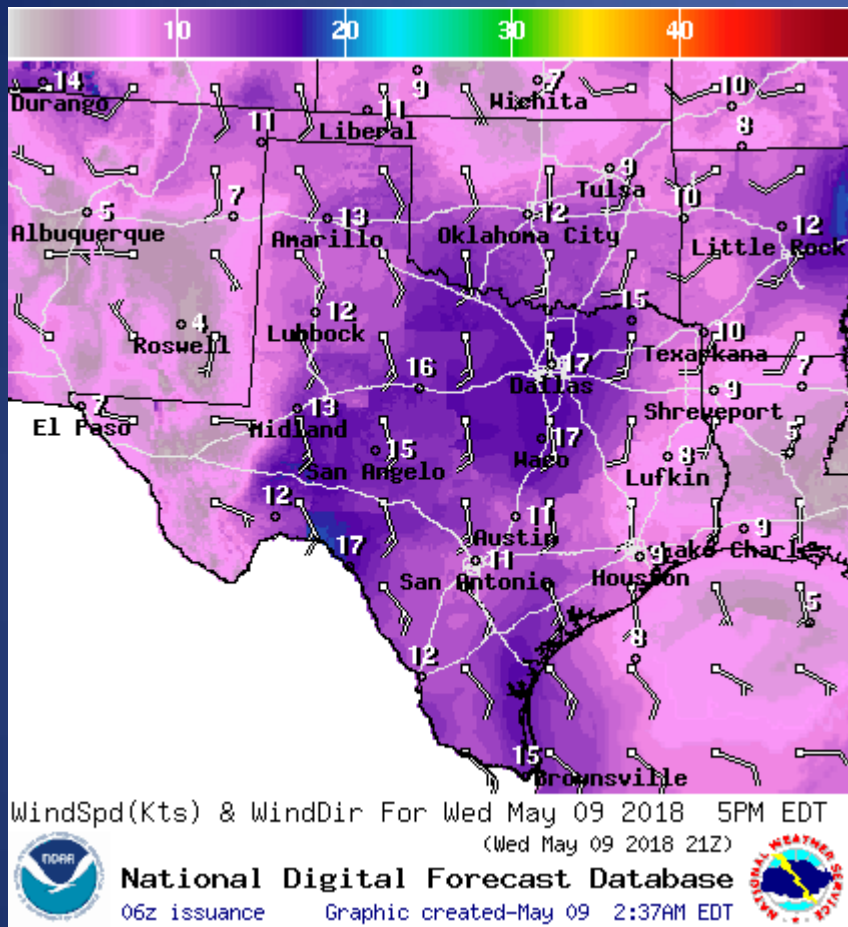

Weather Forecast

Highs

Lows

Weather Forecast

Wind Speeds

Gusts

Hazardous Weather

Highlighted Area: FEMA Region 6