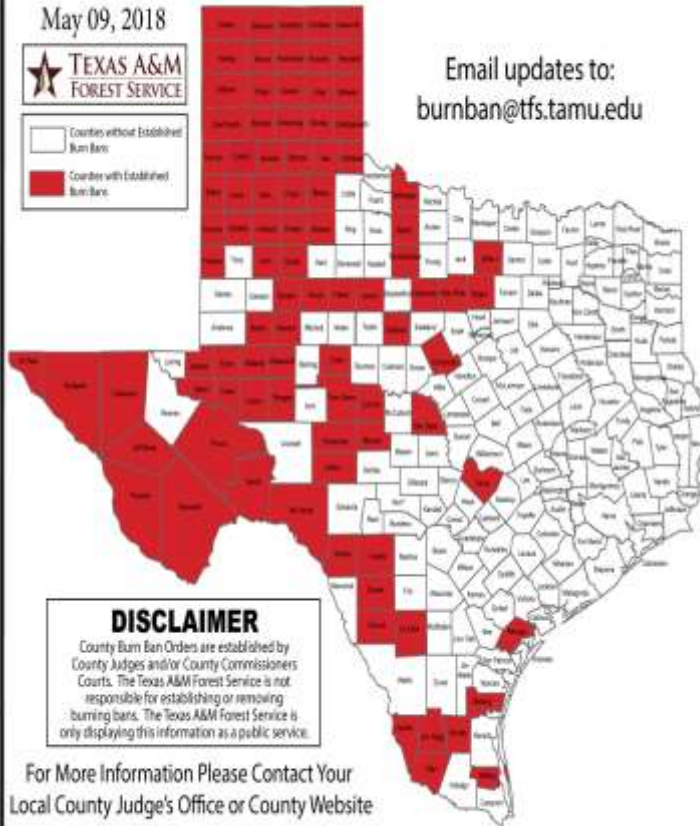

Burn Bans and KBDI INDEX

OUTDOOR BURN BANS

May 09, 2018

Email updates to:
burnban@tfs.tamu.edu

Counties with Burn Bans: 91

Armstrong	Menard
Bailey	Midland
Baylor*	Moore
Borden	Motley
Brewster	Ochiltree
Briscoe	Oldham
Brooks	Palo Pinto
Callahan	Parker
Cason	Parmer
Castro	Pecos
Cherokee	Potter
Cochran	Presidio
Coke	Randall
Collingsworth	Reagan
Comanche	Refugio
Concho	Roberts
Crane	San Saba
Crosby	Schleicher
Culberson	Scuyler
Dallam	Sherman
Duval Smith	Star
Dickens	Stephens
Dimmit	Sutton
Donley	Swisher
Ector	Tarrant
El Paso	Throckmorton
Fisher	Tom Green
Floyd	Tows
Garza	Upton
Gillespie	Uvalde
Gray	Val Verde
Hale	Ward
Hall	Wheeler
Harold	Milbarger
Hartley	Willacy
Hemphill	Winkler*
Hockley	Wise
Howard	Yoakum
Hudspeth	Zapata
Hutchinson	Zavala
Jeff Davis	
Jim Hogg	
Jones	
Kleberg	
Kinney	
LaSalle	
Lamb	
Lipscomb	
Lubbock	
Lynn	
Martin	

DISCLAIMER

For More Information Please Contact Your Local County Judge's Office or County Website

RED FLAG WARNINGS: www.weather.gov
Burn Ban RSS feed available at <http://tfsfrp.tamu.edu/wildfires/BurnBan.xml>