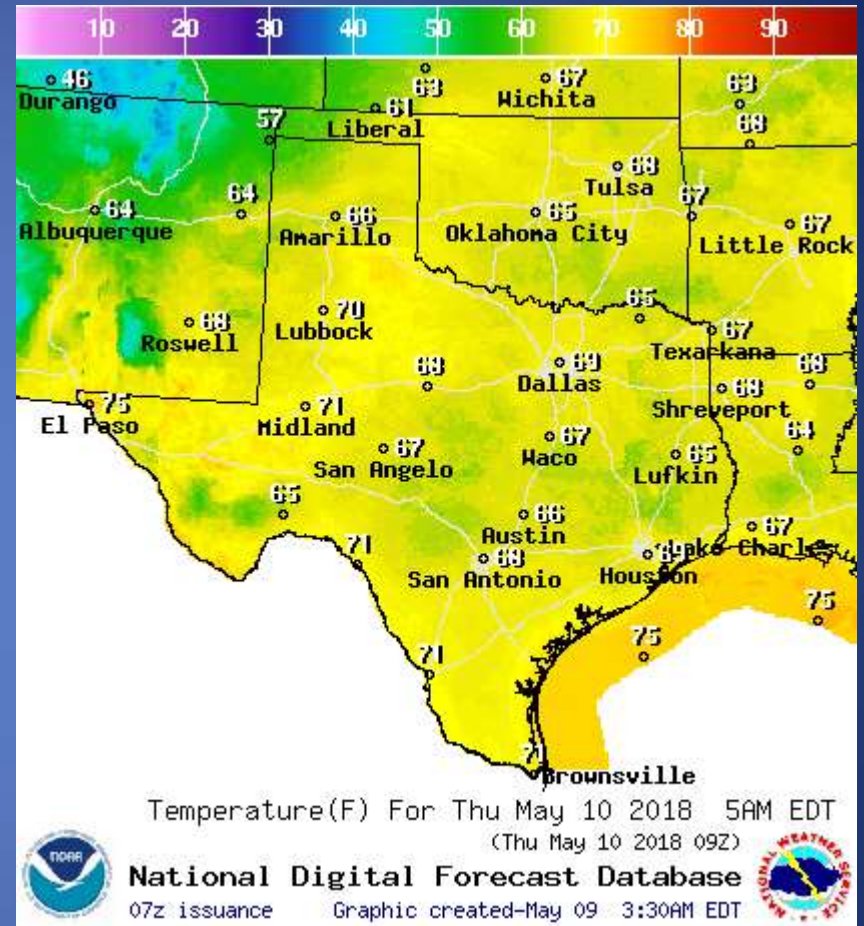

DATE	EVENT / INCIDENT	LOCATION (City/County)	Final Report: Y/N
05/08/18	Initial and Final Report of a Wildfire	Calhoun County	Y
05/08/18	Initial Report of a Wildfire	Calhoun County	N
05/08/18	Initial Report of a Road Closure (US 90)	Uvalde County	N
05/08/18	Final Report of a Road Closure (US 90)	Uvalde County	Y
05/08/18	Update Report #1 of the Old Cemetery Road Fire	Calhoun County	N
05/08/18	Report of a Light Aircraft Crash	Caldwell County	Y
05/08/18	Initial Report of a Transformer Fire	Texas City/Galveston County	N
05/08/18	Final Report of the Knollwood Fire	Howard County	Y
05/08/18	Final Report of the Old Cemetery Road Fire	Calhoun County	Y
05/09/18	AMBER Alert Activation for Texas City PD	Texas City/ Galveston County	N
05/09/18	AMBER Alert Discontinuation For Texas City PD	Texas City/ Galveston County	Y

Weather Forecast

Highs

Lows

Weather Forecast

Wind Speeds

Gusts

Hazardous Weather

Highlighted Area: FEMA Region 6