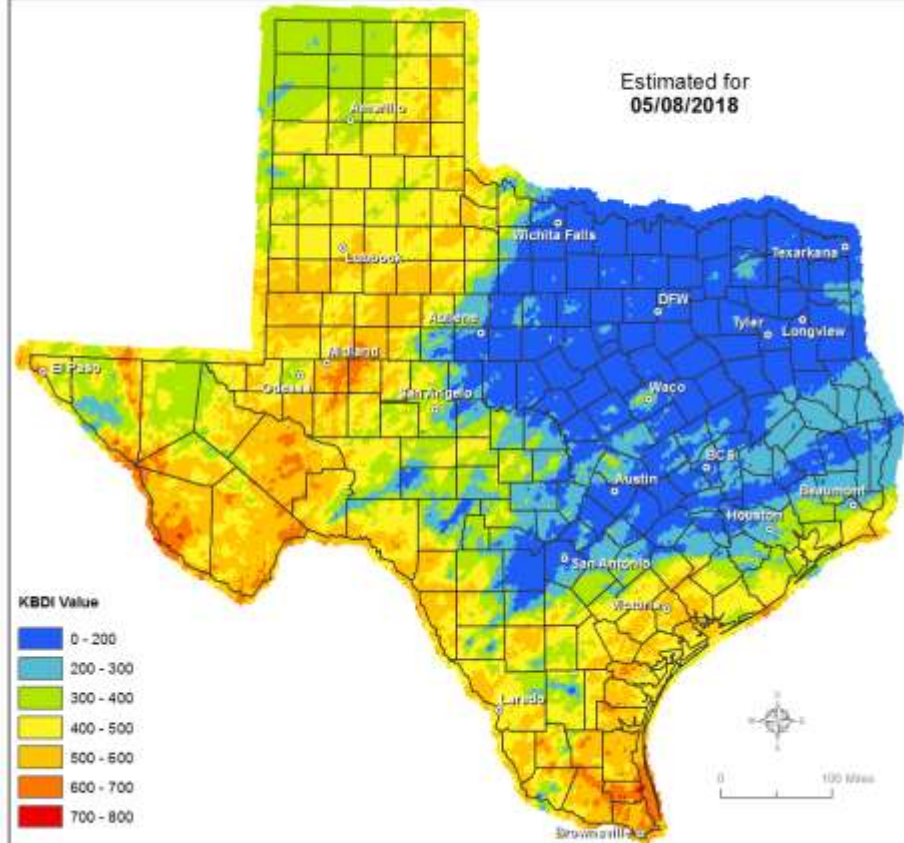

Keetch-Byram Drought Index

(4 km x 4 km resolution)

Estimated for
05/08/2018

KBDI Value

- 0 - 200
- 200 - 300
- 300 - 400
- 400 - 500
- 500 - 600
- 600 - 700
- 700 - 800

Produced by TAMU Spatial Sciences Laboratory in partnership with Texas A&M Forest Service