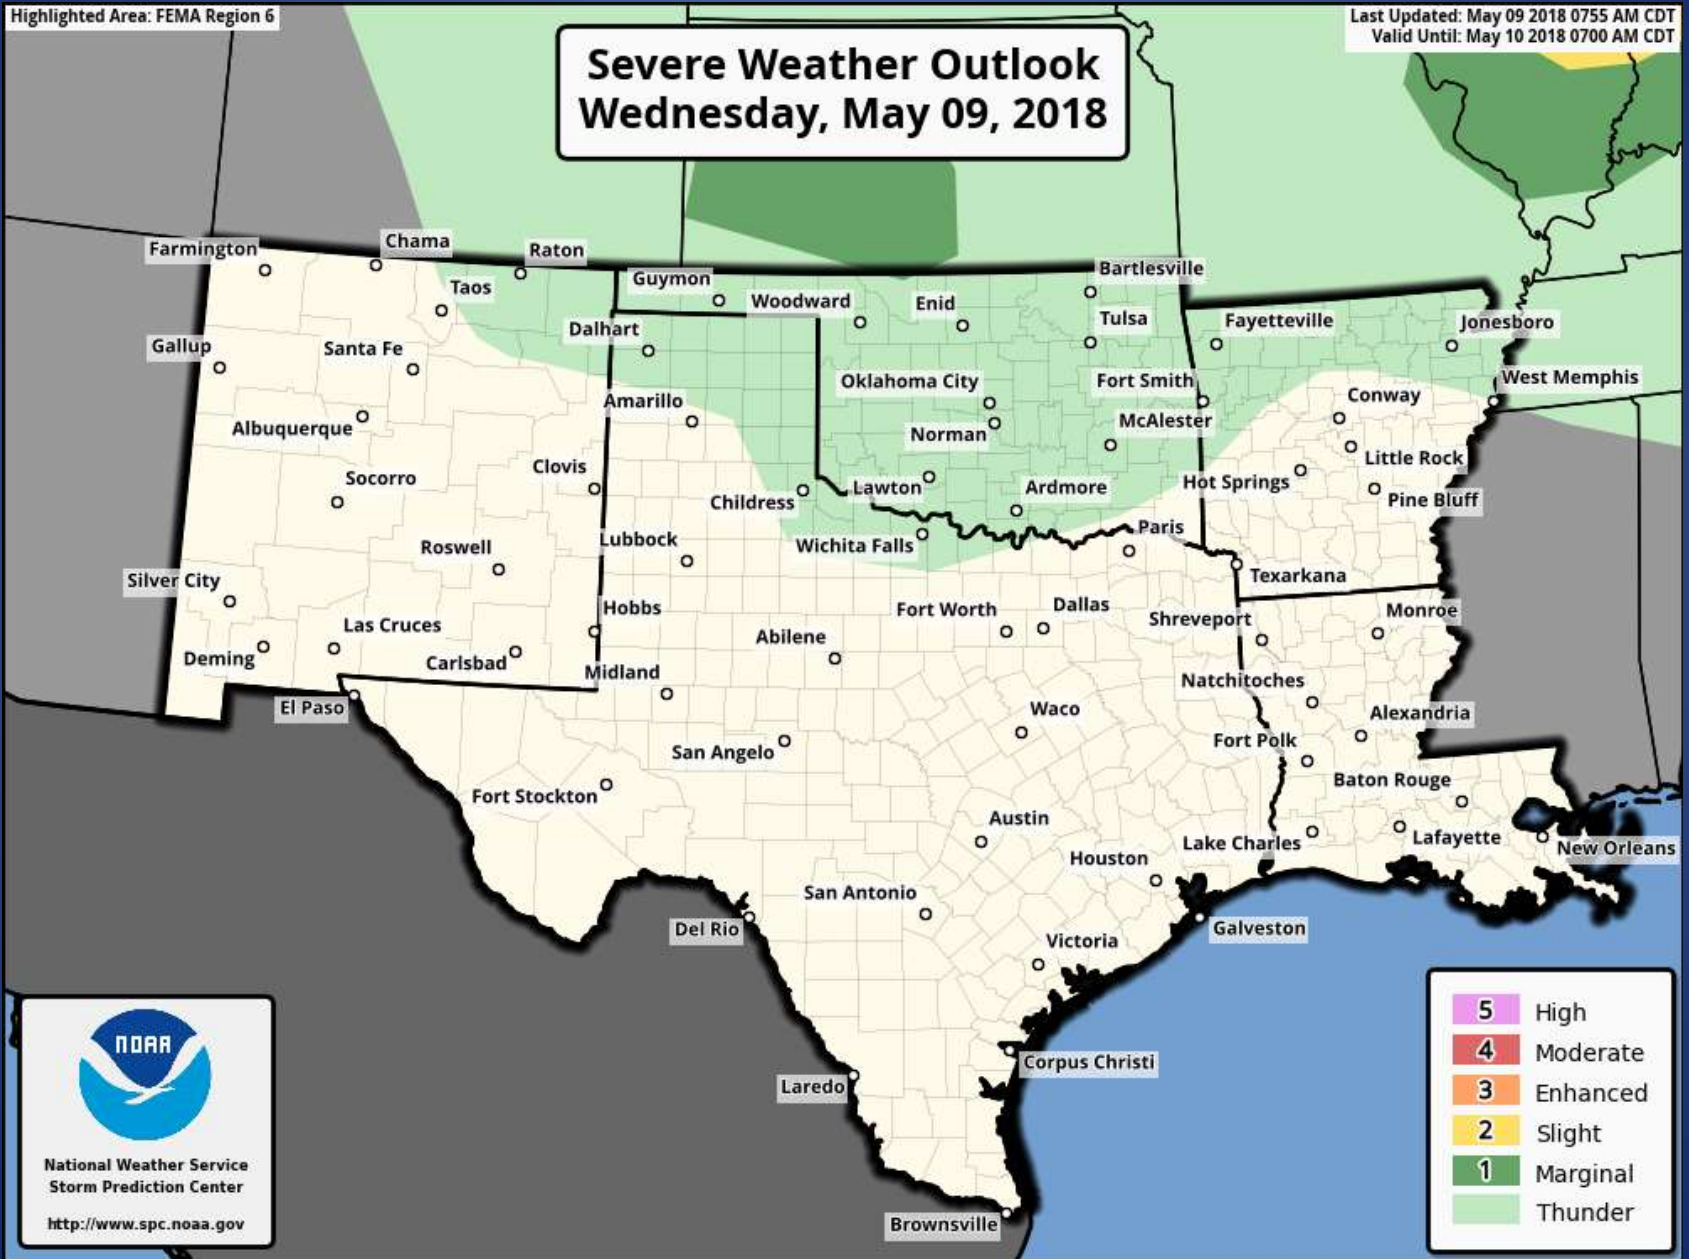

Hazardous Weather

Highlighted Area: FEMA Region 6

Last Updated: May 09 2018 0755 AM CDT
Valid Until: May 10 2018 0700 AM CDT

Severe Weather Outlook Wednesday, May 09, 2018

- 5 High
- 4 Moderate
- 3 Enhanced
- 2 Slight
- 1 Marginal
- Thunder