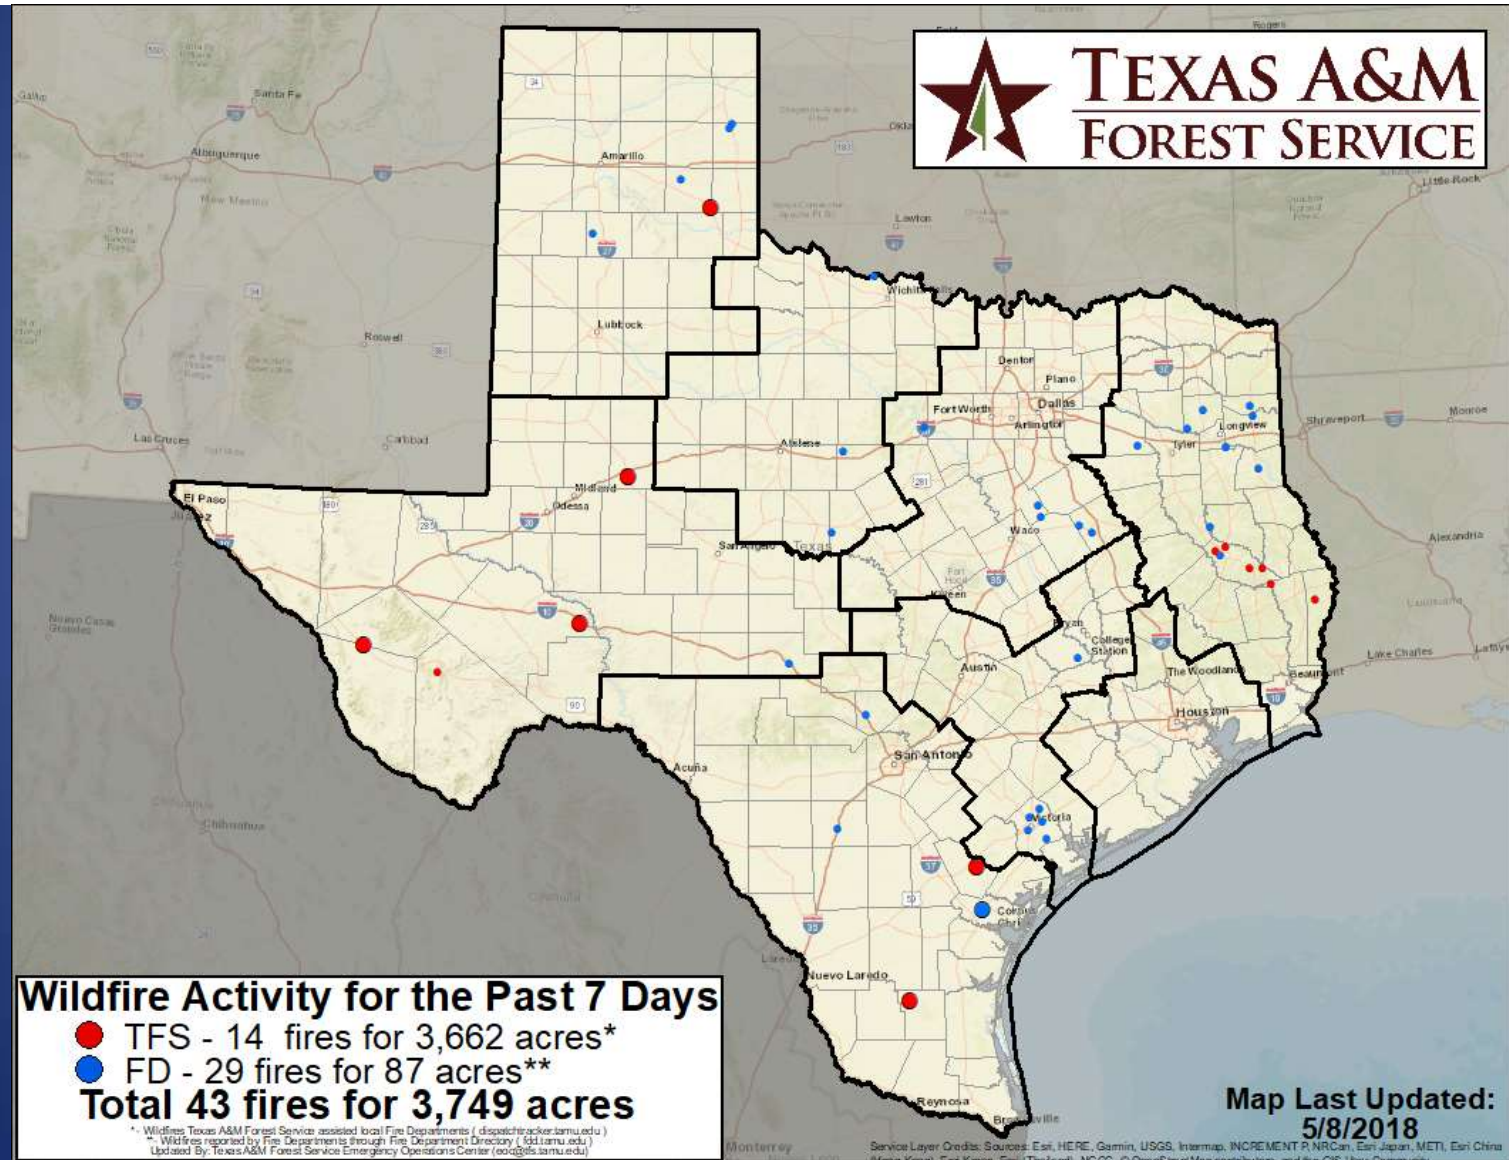

Fire Activity (*Last 24 Hours)

Reports 388 (+5) fires and 176,862 (+263) acres destroyed this year. There are 92 (+1) counties with burn bans. The Keetch-Byram Drought Index list 95 (+4) counties with an average over 400.