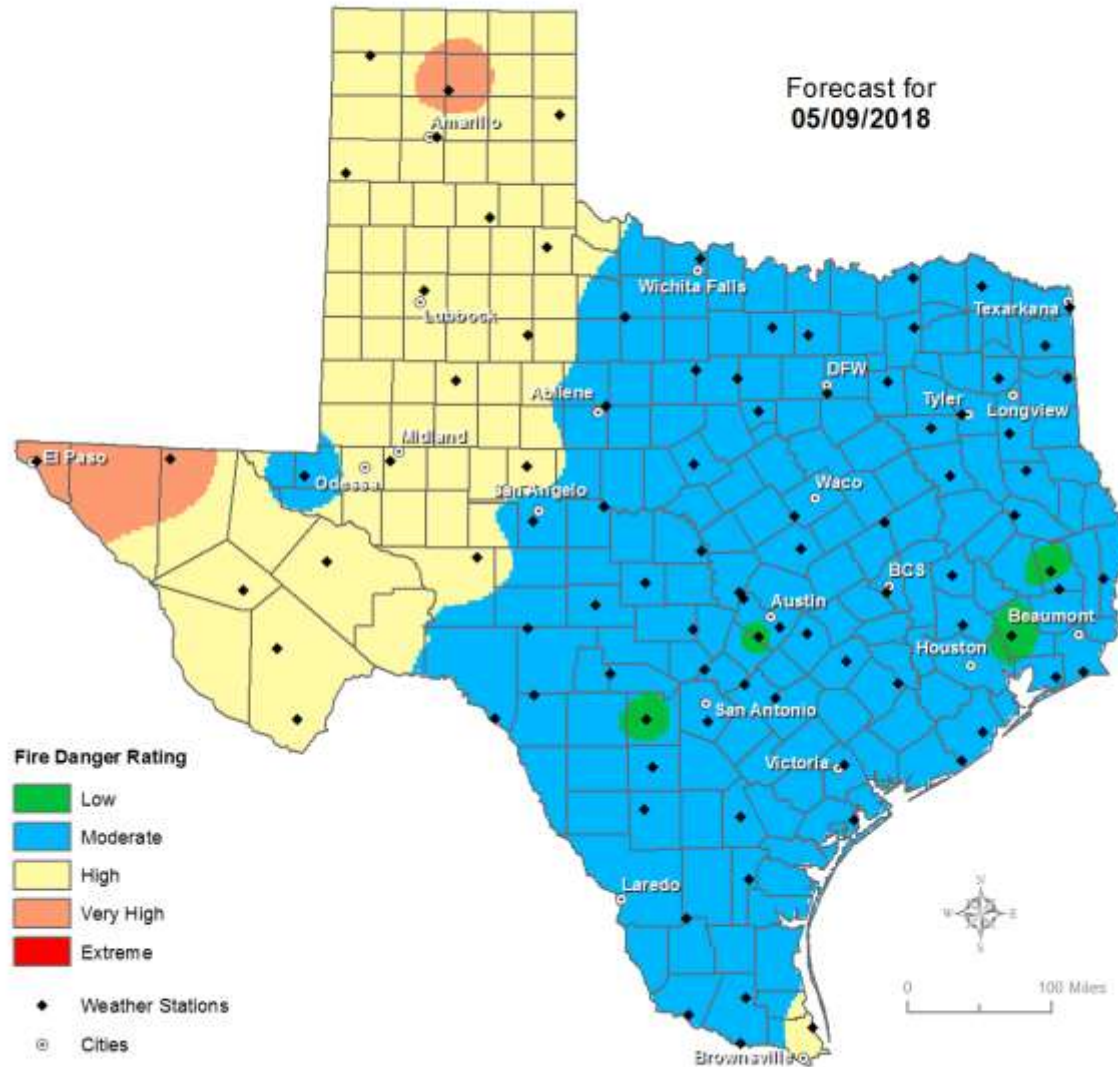

Fire Danger Forecast

Forecast Fire Danger