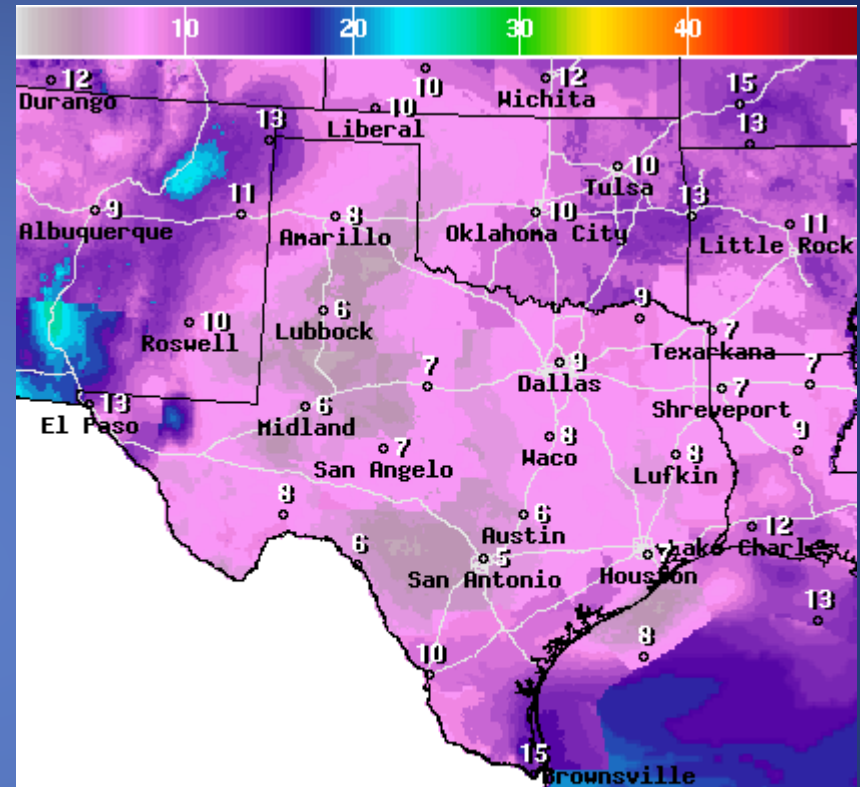

Wind Gust(Kts) Fri Apr 27 2018 5PM EDT
(Fri Apr 27 2018 21Z)

National Digital Forecast Database

04z issuance Graphic created-Apr 27 12:34AM EDT

Gusts

Hazardous Weather

Highlighted Area: FEMA Region 6

Last Updated: Apr 27 2018 0743 AM CDT
Valid Until: Apr 28 2018 0700 AM CDT