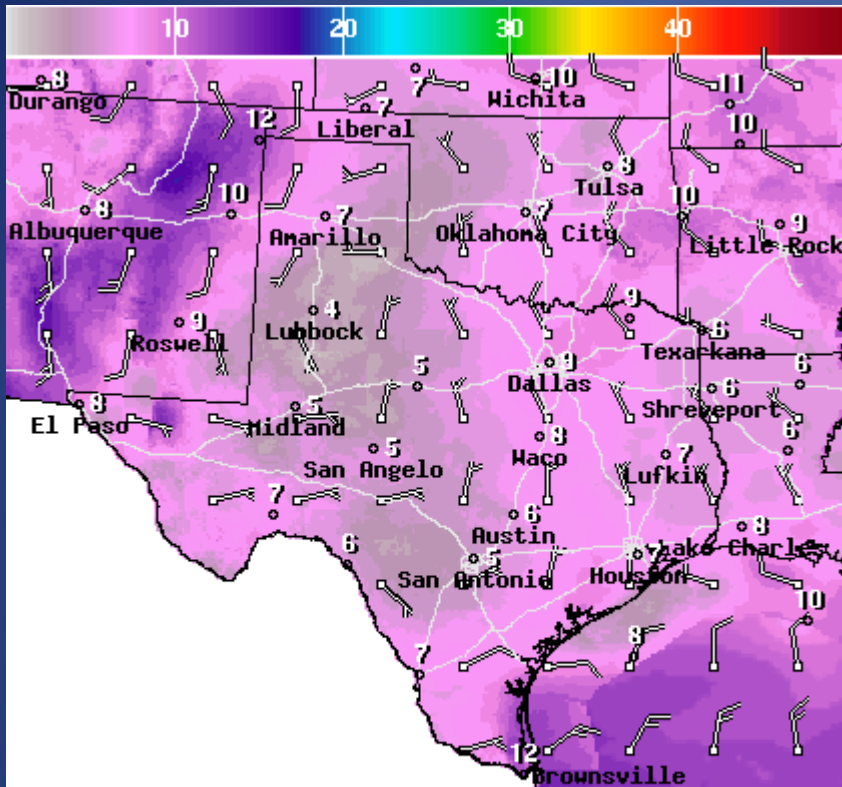

Weather Forecast

WindSpd(Kts) & WindDir For Fri Apr 27 2018 5PM EDT
(Fri Apr 27 2018 21Z)

National Digital Forecast Database

04z issuance Graphic created-Apr 27 12:39AM EDT

Wind Speeds