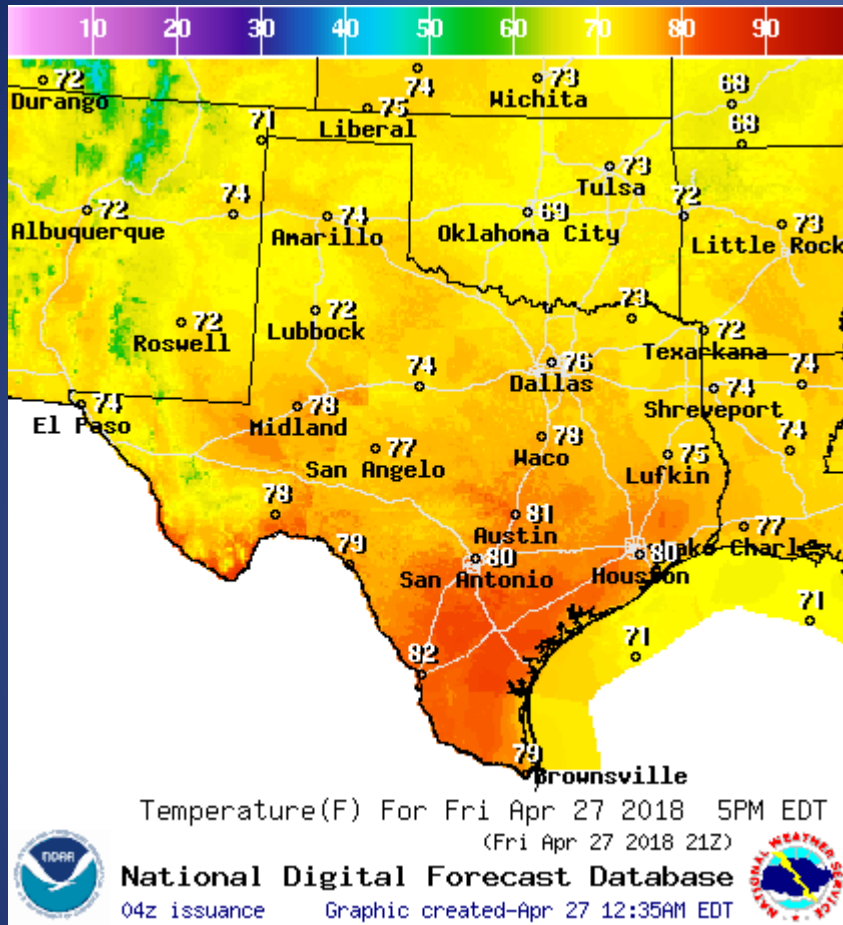

Weather Forecast

Highs