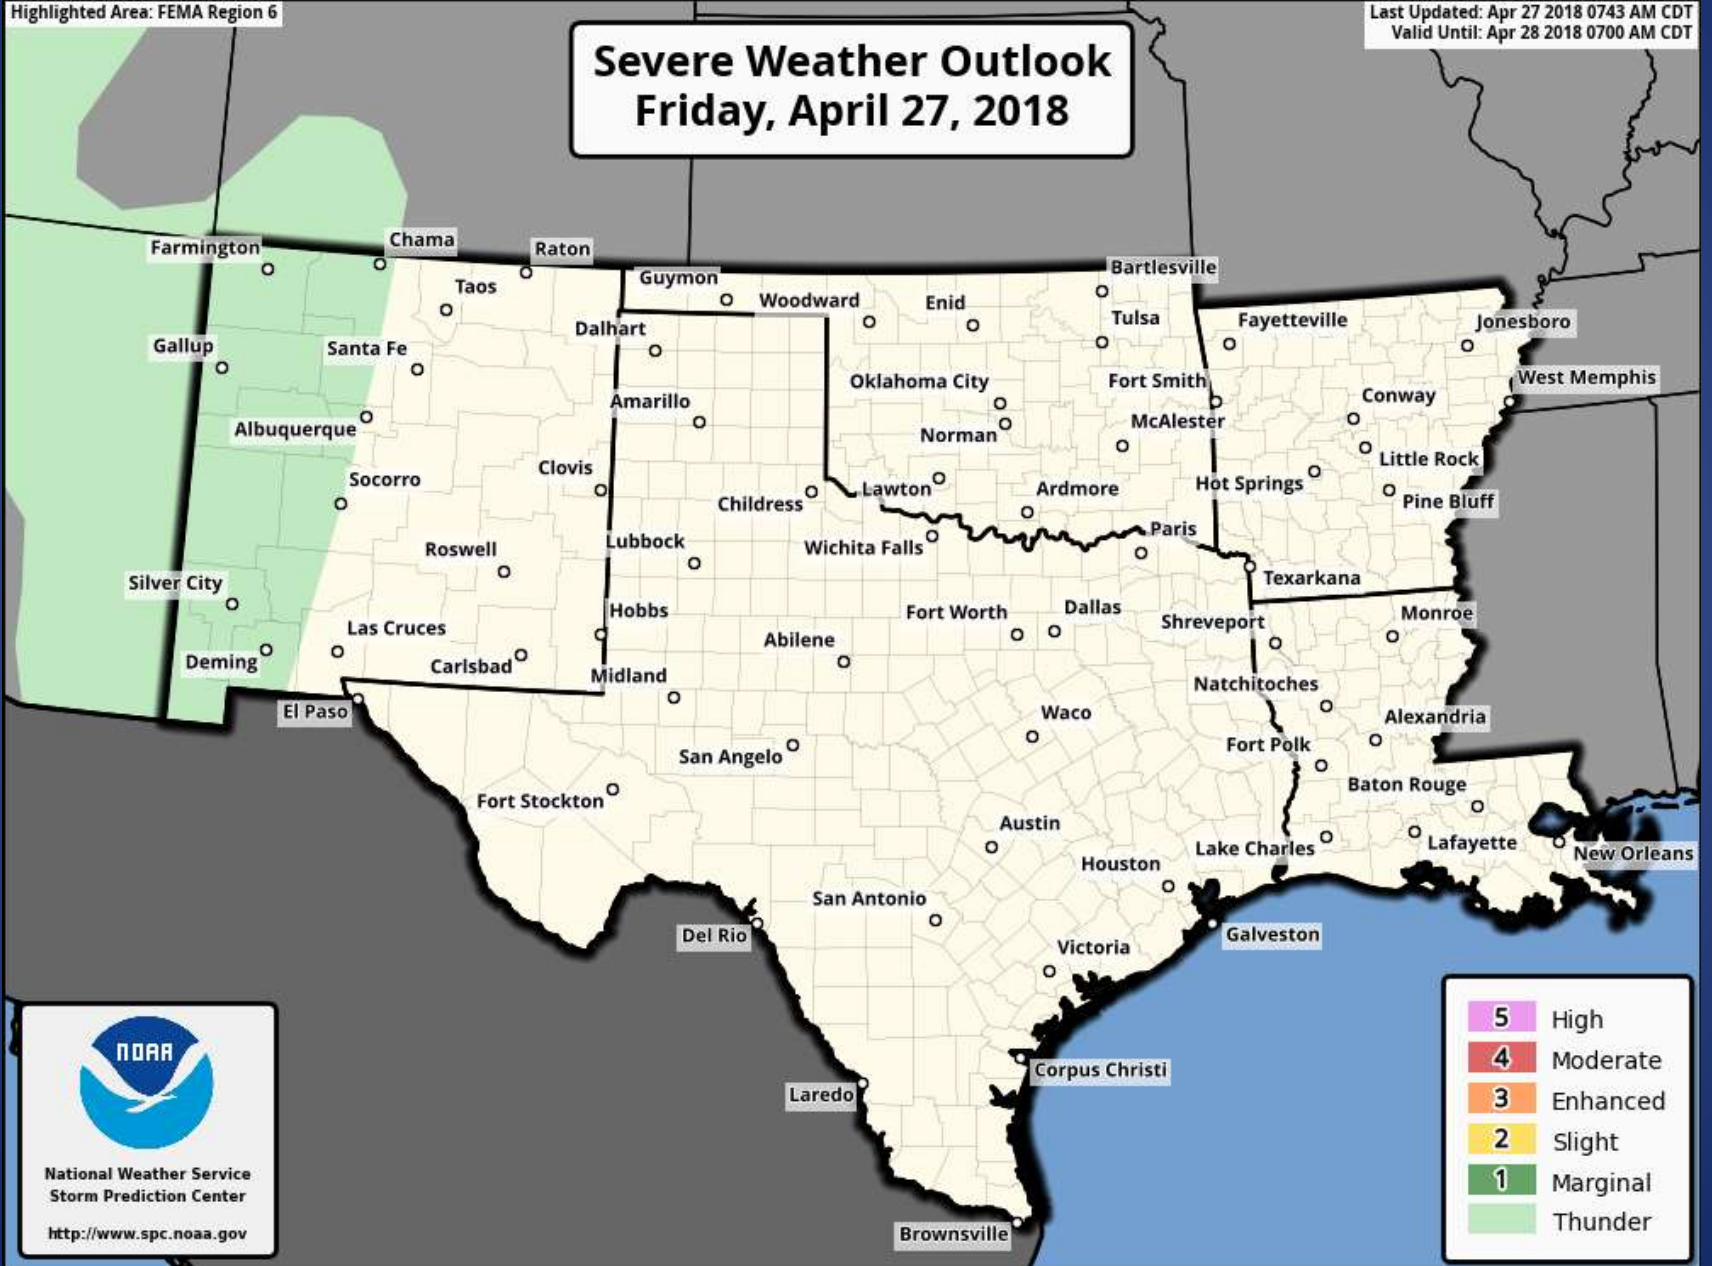

Wind Gust(Kts) Fri Apr 27 2018 5PM EDT
(Fri Apr 27 2018 21Z)

National Digital Forecast Database

04z issuance Graphic created-Apr 27 12:34AM EDT

Gusts

Hazardous Weather

Highlighted Area: FEMA Region 6

Last Updated: Apr 27 2018 0743 AM CDT
Valid Until: Apr 28 2018 0700 AM CDT

Severe Weather Outlook Friday, April 27, 2018

National Weather Service
Storm Prediction Center

<http://www.spc.noaa.gov>

Weather Warning/Advisories Issued

DATE	WARNING TYPE	LOCATION
04/26/18	Flood Warning Continues	Sabine River affecting Newton and Orange Counties