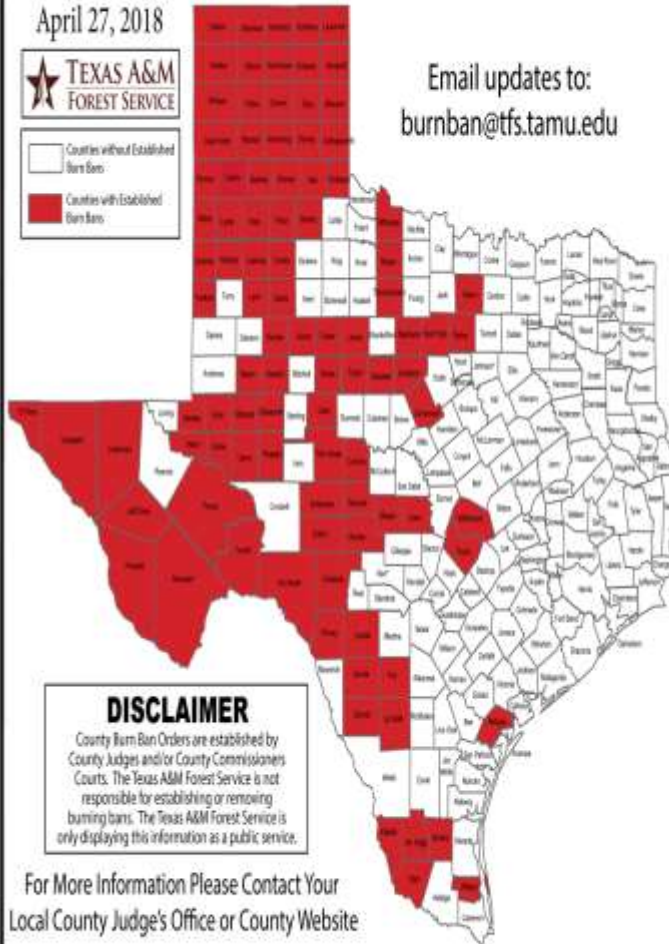

Burn Bans and KBDI INDEX

OUTDOOR BURN BANS

April 27, 2018

Email updates to:
burnban@tfs.tamu.edu

DISCLAIMER

For More Information Please Contact Your Local County Judge's Office or County Website

RED FLAG WARNINGS: www.weather.gov
Burn Ban RSS feed available at <http://tfsfp.tamu.edu/wildfires/BurnBan.xml>

Counties with Burn Bans: 97

Armonring	Lubbock
Bailey	Lynn
Baylor*	Martin
Borden	Mason
Brewster	Mesard
Briscoe	Midland
Brooks	Moore
Callahan	Wotley
Carson	Nolan
Castro	Ochiltree
Childress	Oldham
Cochran	Palo Pinto
Coke	Parker
Collingsworth	Panther
Comanche	Pecos
Concho	Potter
Crane	Presidio
Crosby	Randall
Collingsworth	Reagan
Dallam	Rehugo
Deaf Smith	Roberts
Dimmit	Schleicher
Donley	Scurry
Eastland	Sherman
Ector	Star
Edwards	Stephens
El Paso	Sutton
Fisher	Swisher
Floyd	Taylor
Frio	Tennill
Garza	Throckmorton
Glasscock	Tom Green
Gray	Travis
Hale	Upton
Hall	Uvalde
Hansford	Val Verde
Hartley	Ward
Hemphill	Wheeler
Hockley	Wilbarger
Howard	Wilkey
Hudspeth	Williamson
Hutchinson	Winkler*
Jeff Davis	Wise
Jim Hogg	Yoakum
Jones	Zapata
Kimble	Zavala
Kinney	
La Salle	
Lamb	
Upscomb	
Llano