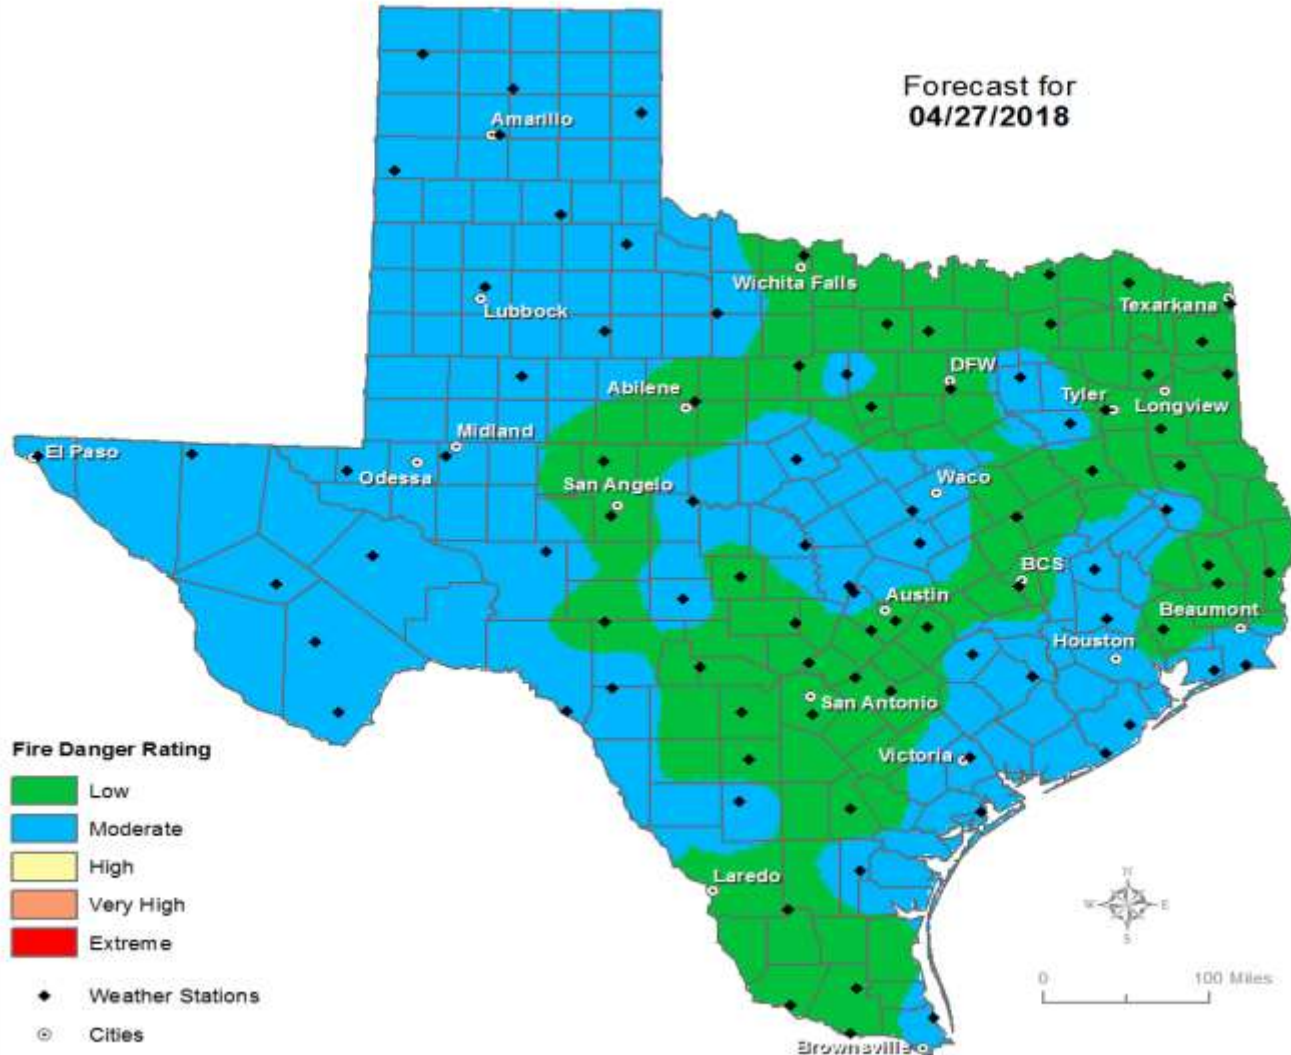

Fire Danger Forecast

Forecast Fire Danger