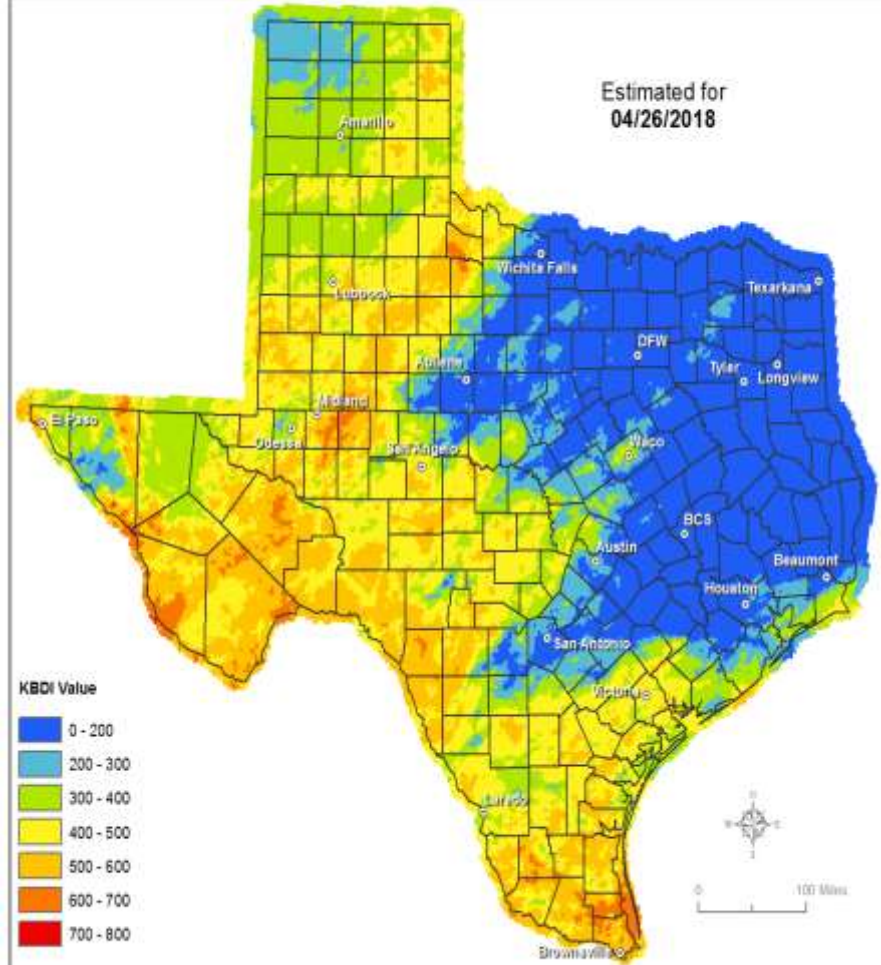

Keetch-Byram Drought Index

(4 km x 4 km resolution)

Estimated for
04/26/2018

KBDI Value

- 0 - 200
- 200 - 300
- 300 - 400
- 400 - 500
- 500 - 600
- 600 - 700
- 700 - 800

Produced by TAMU Spatial Sciences Laboratory
in partnership with Texas A&M Forest Service