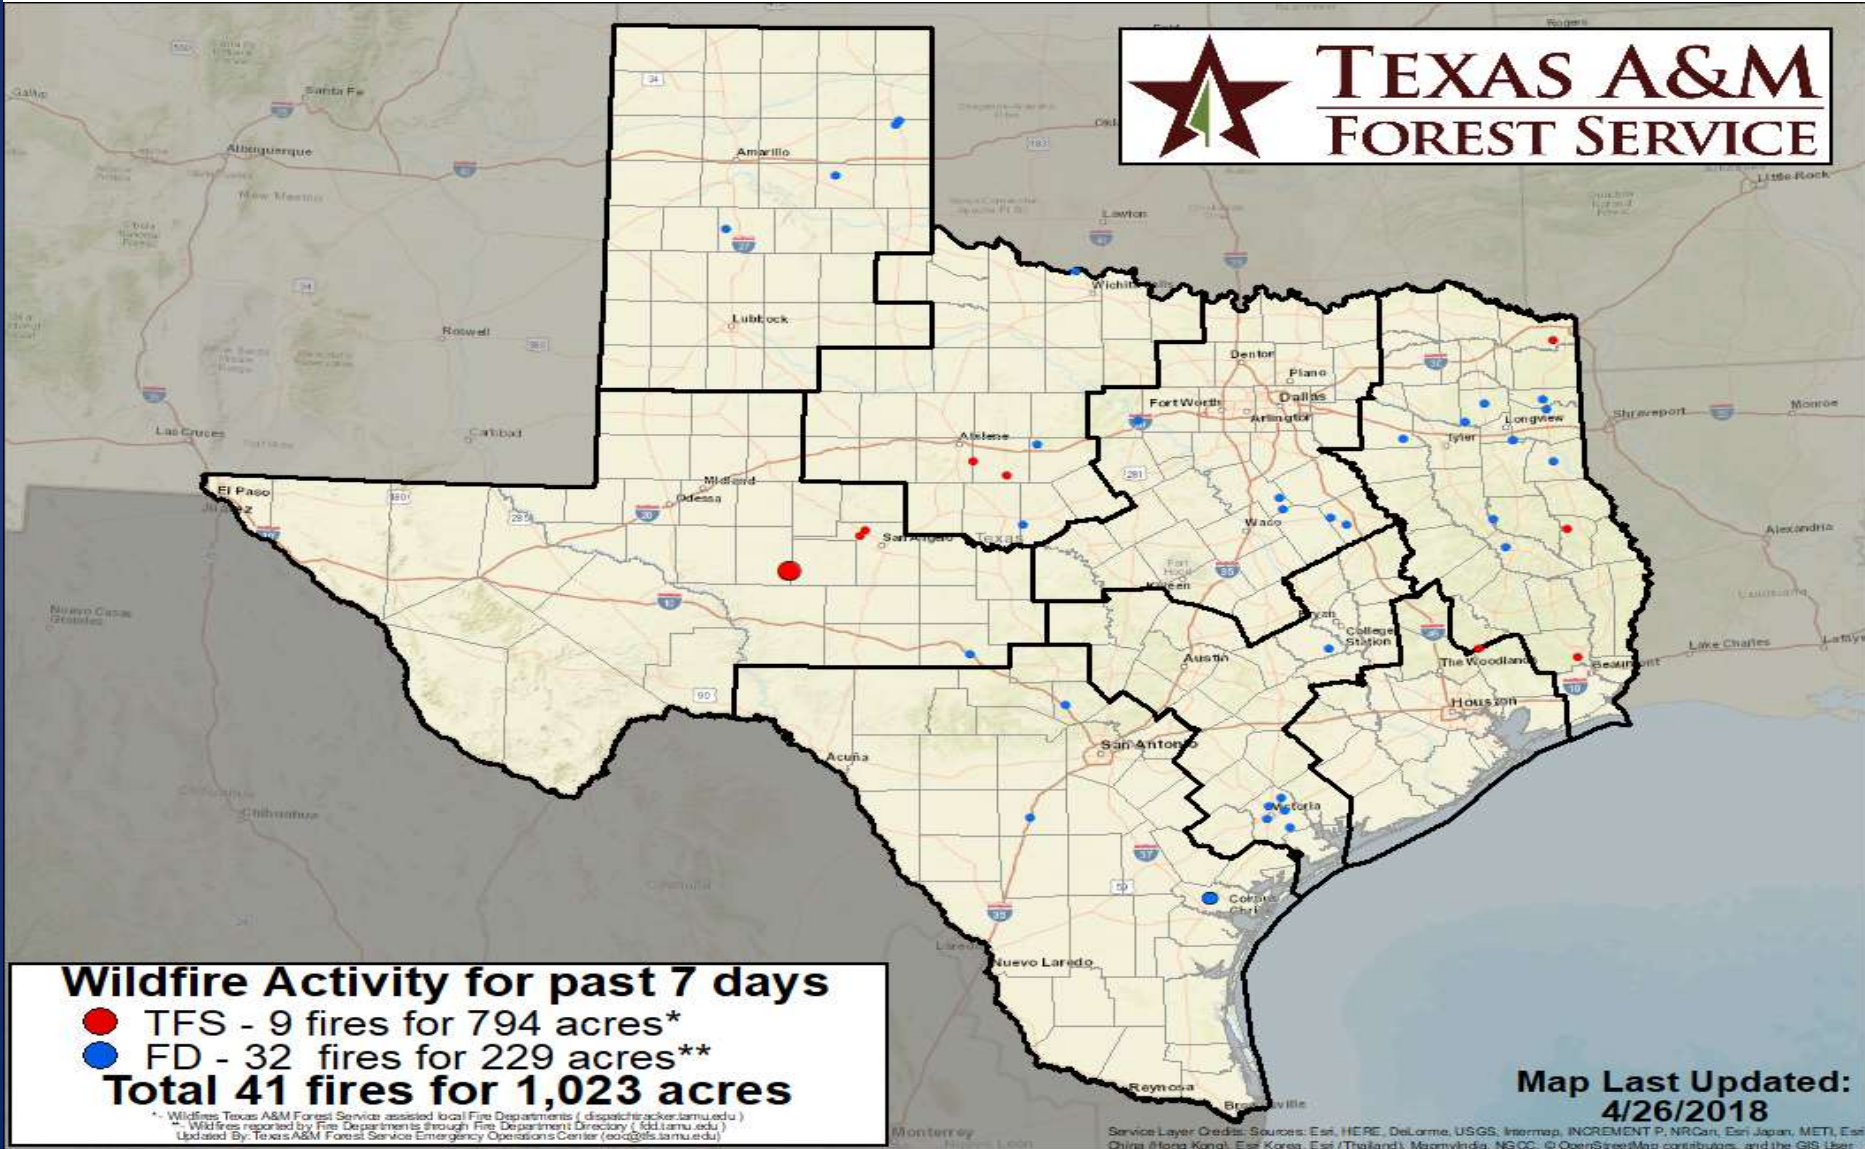

* denotes a participating local fire district
* denotes a participating local fire district

Keetch-Byram Drought Index

(4 km x 4 km resolution)

Estimated for
04/26/2018

KBDI Value

- 0 - 200
- 200 - 300
- 300 - 400
- 400 - 500
- 500 - 600
- 600 - 700
- 700 - 800

Produced by TAMU Spatial Sciences Laboratory
in partnership with Texas A&M Forest Service

Fire Activity (*Last 24 Hours)

Reports 368 (no change) fires and 168,399 (no change) acres destroyed this year. There are 96 (no change) counties with burn bans. The Keetch-Byram Drought Index list 96 (-2) counties with an average over 400.