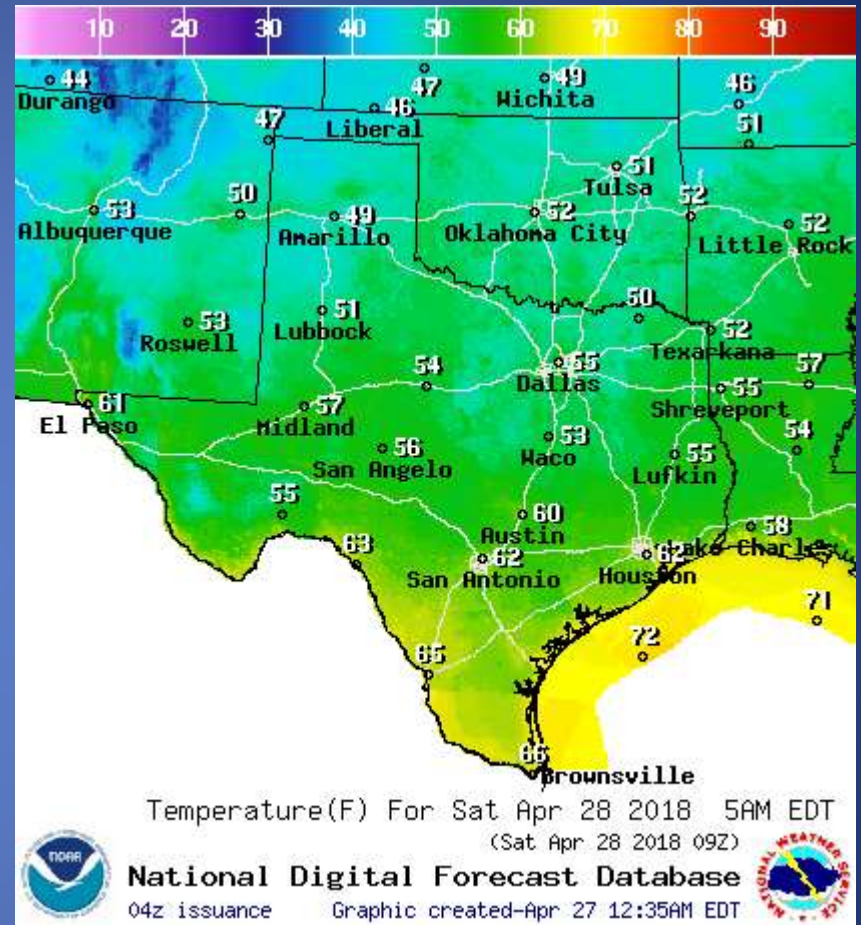

Weather Forecast

Highs

Lows