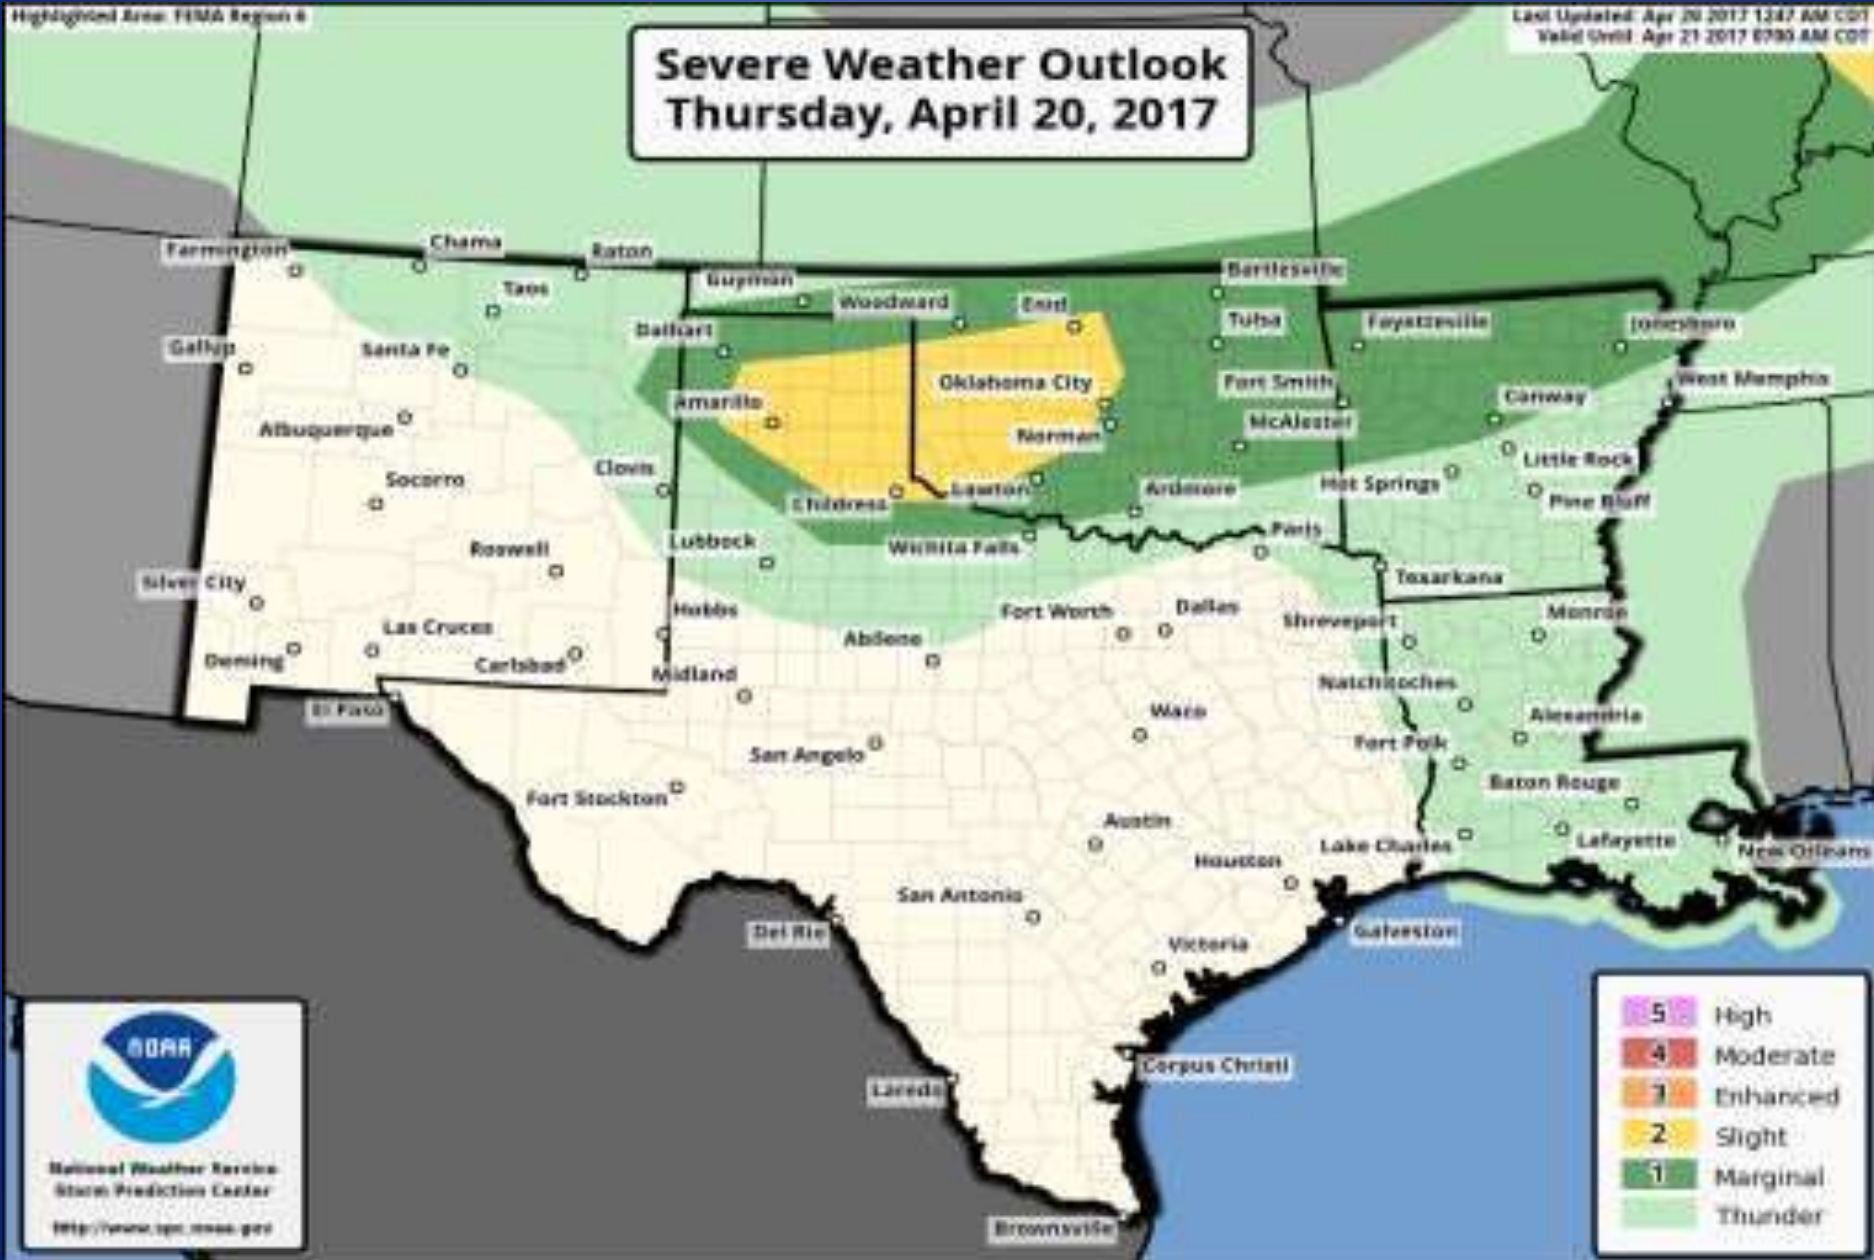

Hazardous Weather