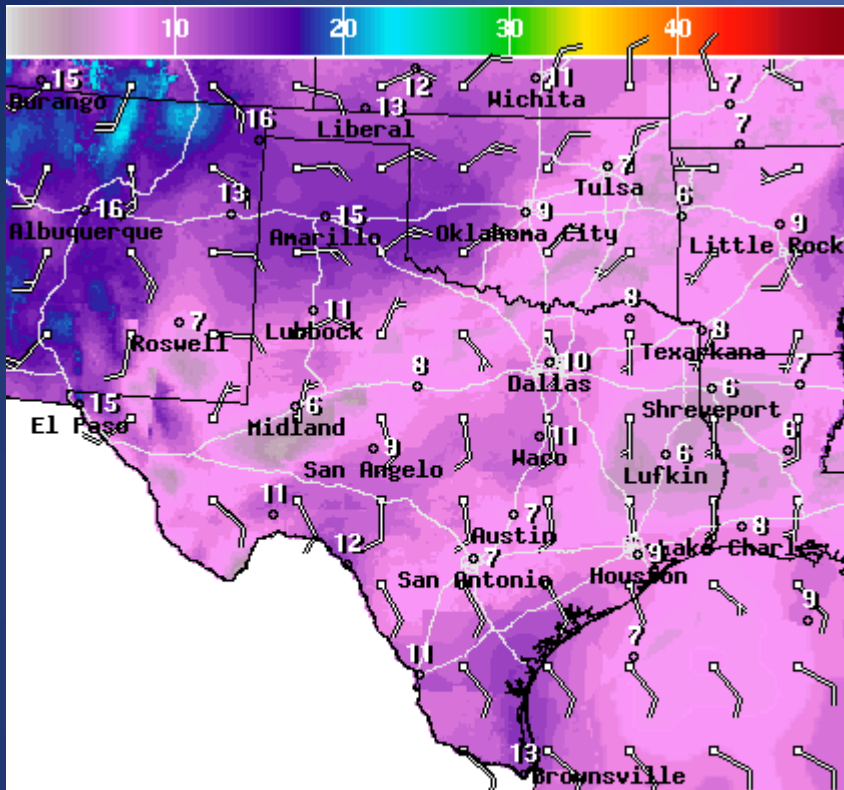

Weather Forecast

WindSpd(Kts) & WindDir For Thu Apr 20 2017 5PM EDT
(Thu Apr 20 2017 21Z)

National Digital Forecast Database

04z issuance Graphic created-Apr 20 1:00AM EDT

Wind Speeds