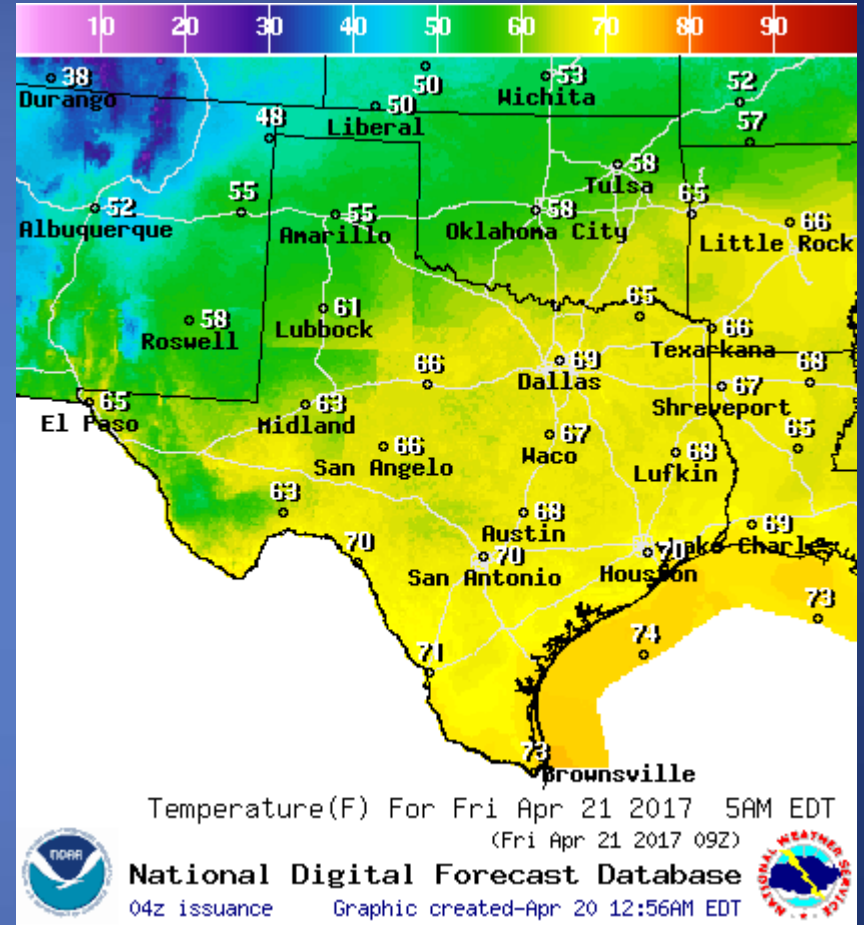

Weather Forecast

Highs

Lows