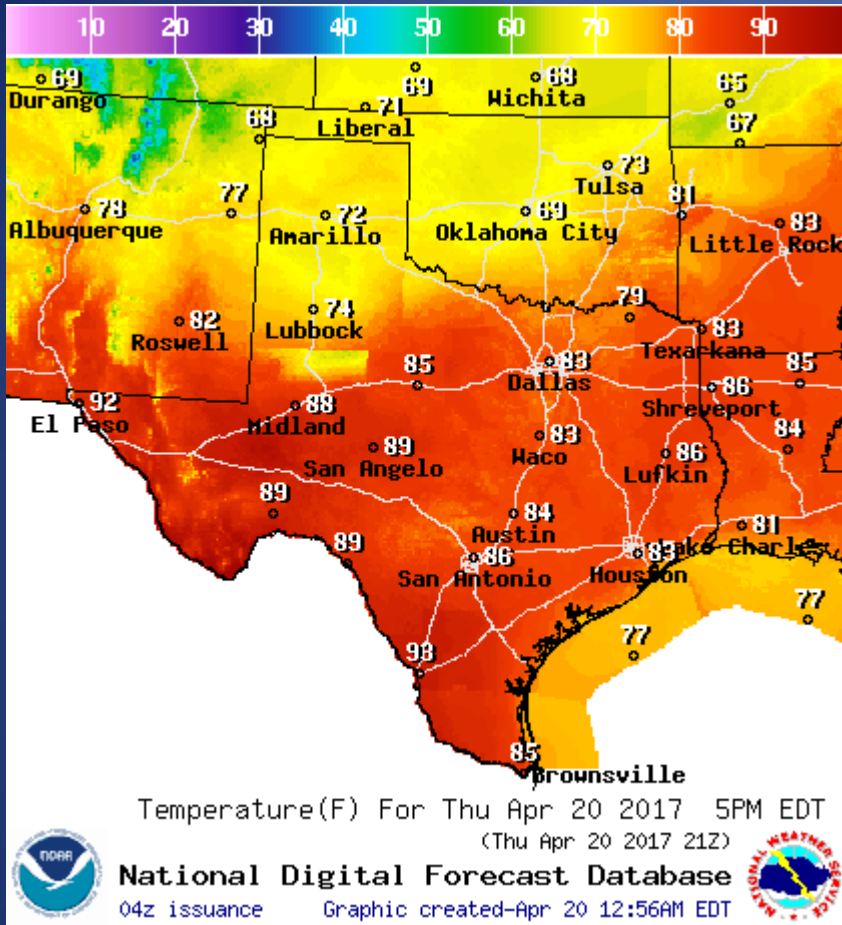

Weather Forecast

Highs