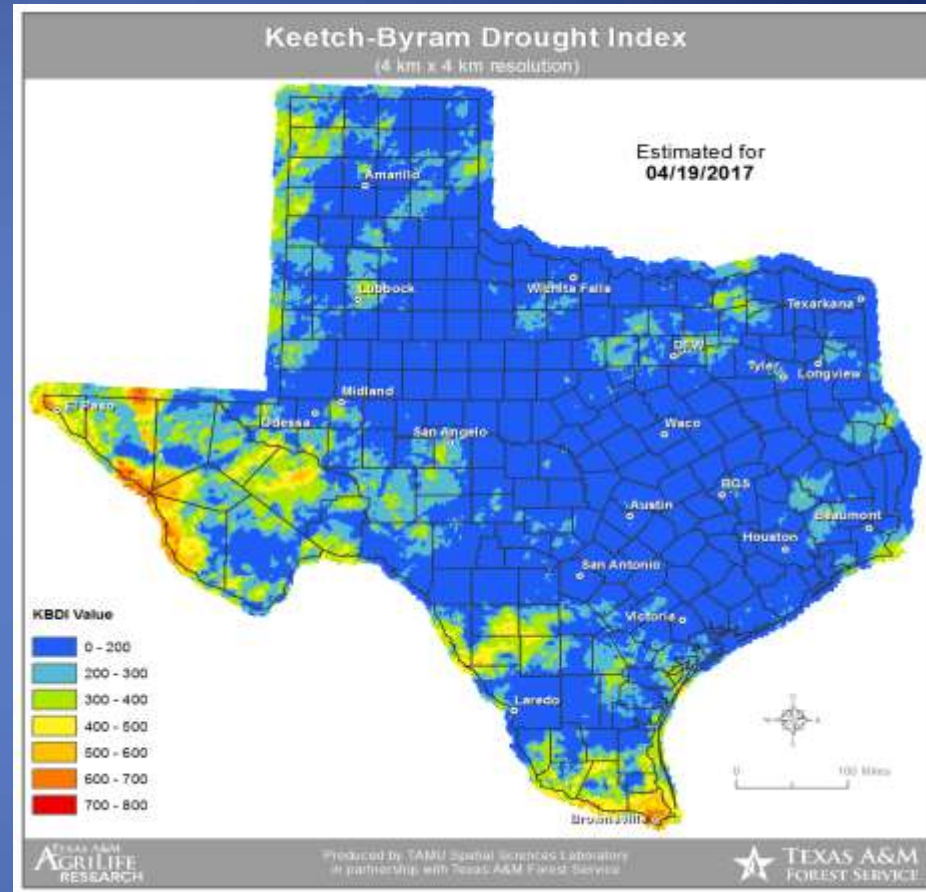

Fire Activity (*Last 24 Hours)

Reports 438 (+1) fires and 629,727 (+350) acres destroyed this year. There are 60 (no change) counties with burn bans. The Keetch-Byram Drought Index list 1 (no change) counties with an average over 400.