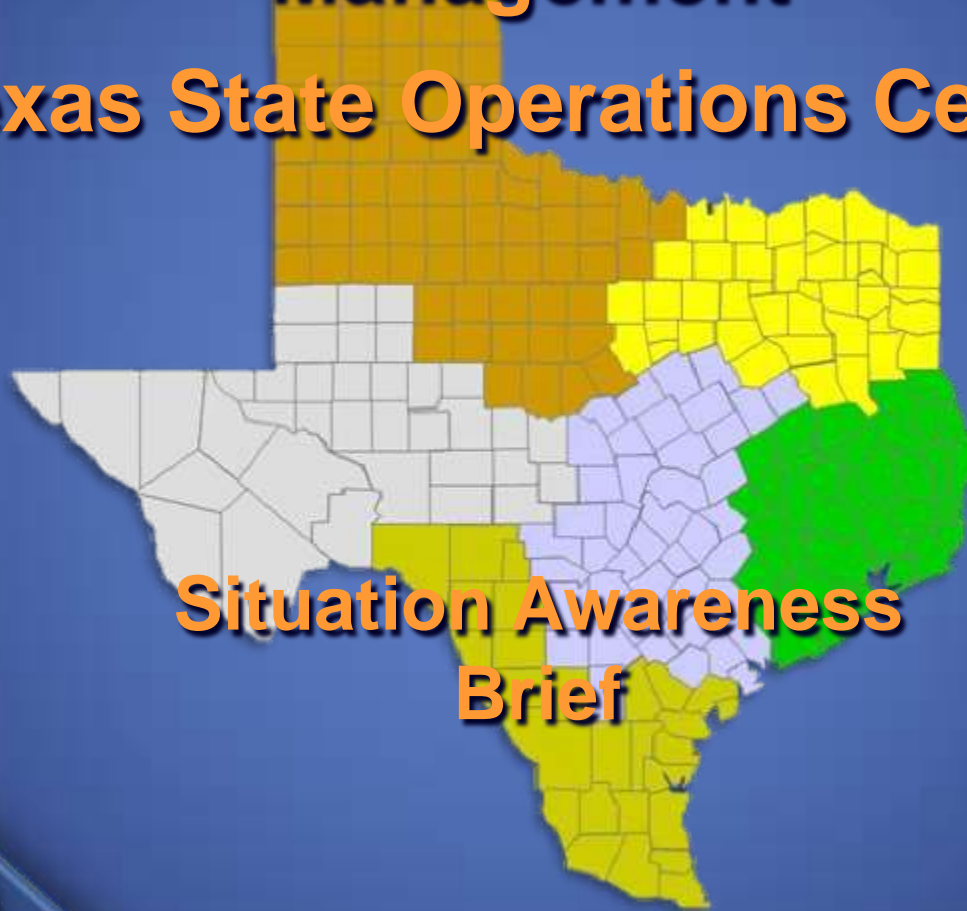

Texas Department of Public Safety Texas Division of Emergency Management

Texas State Operations Center

Situation Awareness Brief

Thursday, April 20th 2017
As of 0900 CST

Incidents Reported to the State Operations Center (last 24 hours)

DATE	EVENT / INCIDENT	LOCATION (City/County)	Final Report: Y/N
04/19/17	Silver Alert Request from Amarillo PD	Amarillo / Potter County	Y
04/19/17	Initial Report of a Gas Leak w/Evacuation	Alvin / Brazoria County	N
04/19/17	Initial Report of the Kritser East Fire	Potter County	N
04/19/17	Update #1 Report of the Kritser East Fire	Potter County	N
04/19/17	Update #2 Report of the Kritser East Fire	Potter County	N

Informational Products

Distributed by the State Operations Center

DATE	SUBJECT
04/19/17	NWS Fort Worth- Update: Thunderstorms Late Friday
04/19/17	NWS West Gulf River Forecast Center- NWS Initiative to Simplify Hazards
04/19/17	NWS Corpus Christi Hydrologic Statement for Rio Grande at Columbia Bridge
04/19/17	NWS Corpus Christi Hydrologic Statement for Guadalupe River at Victoria
04/20/17	Daily NWS Threat Brief for Thursday, April 20, 2017 for FEMA Region 6
04/20/17	FEMA Region 6 Daily Situation Awareness Brief