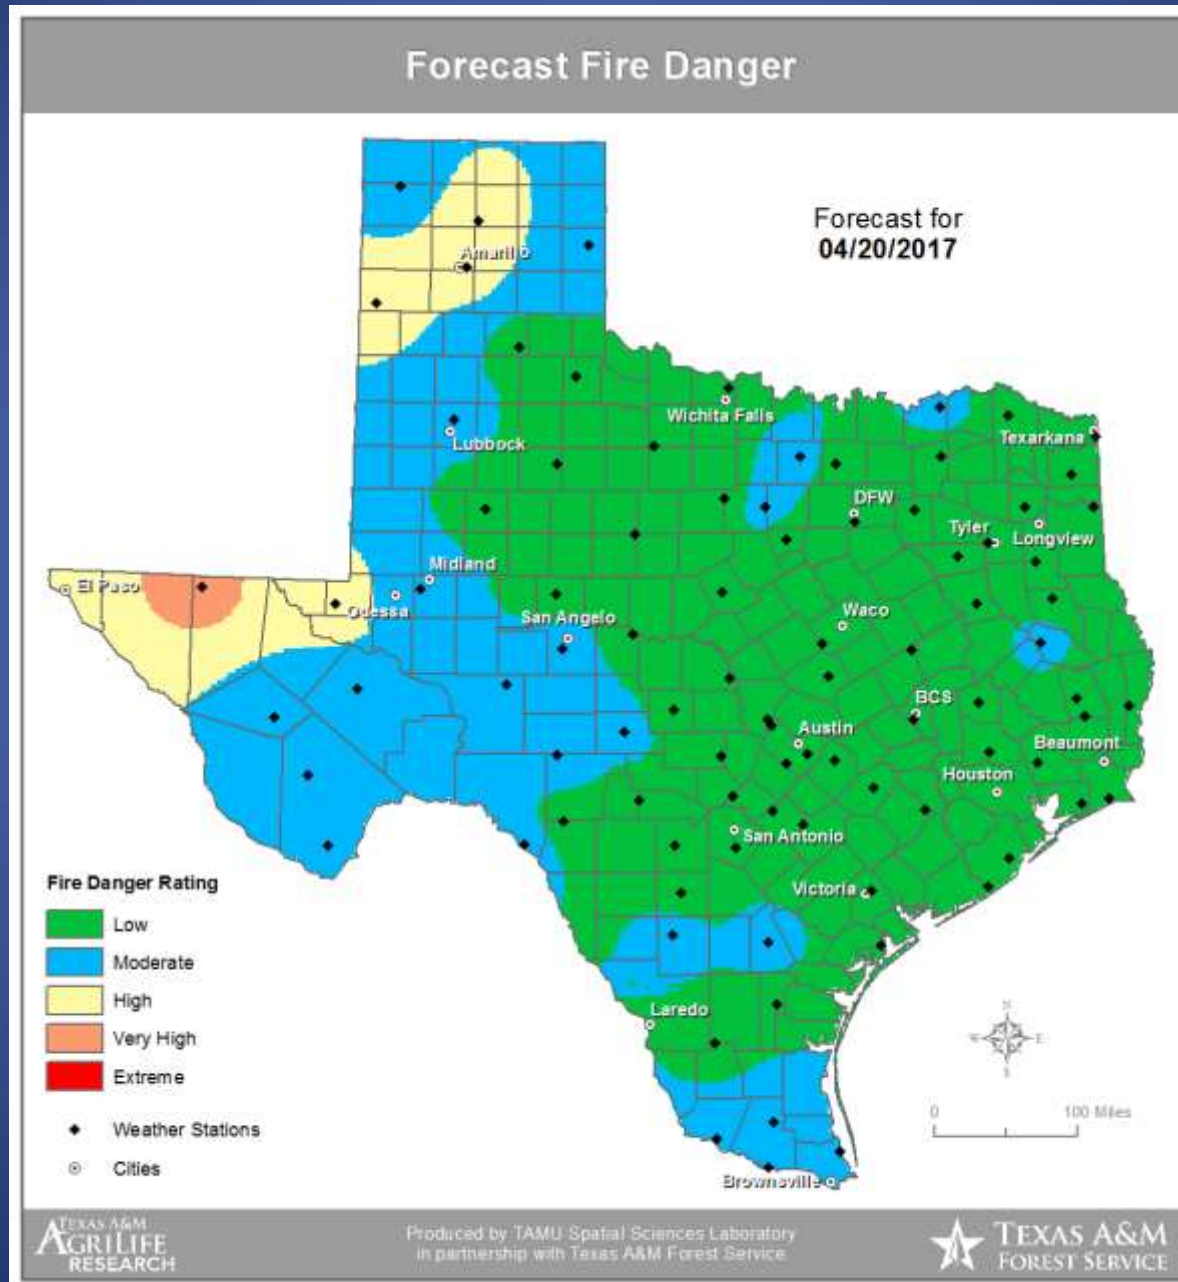

Fire Danger Forecast