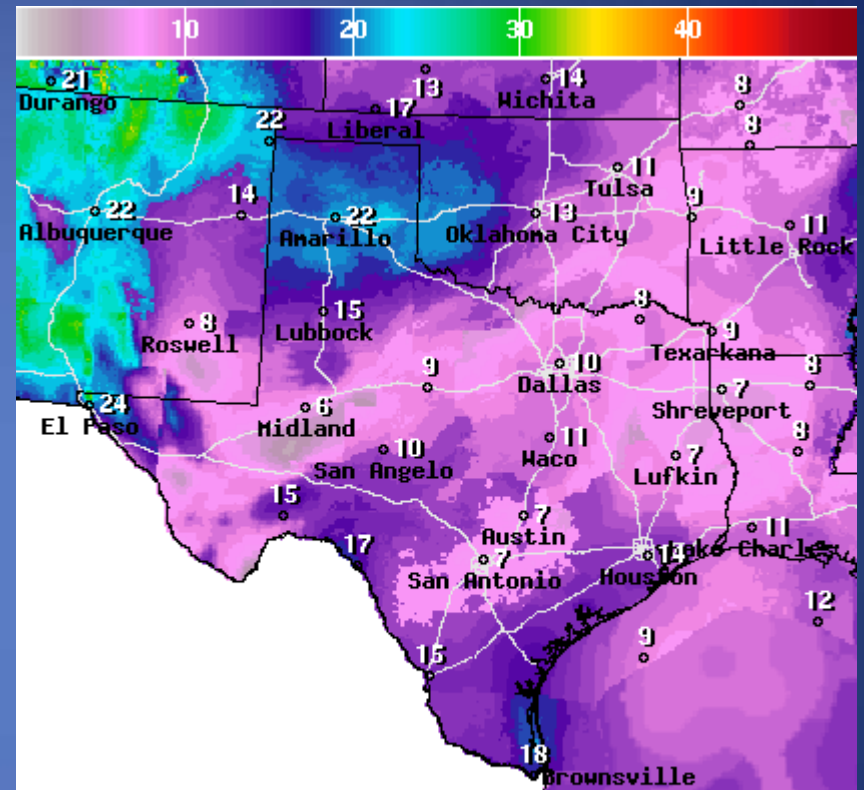

Wind Gust(Kts) Thu Apr 20 2017 5PM EDT
(Thu Apr 20 2017 21Z)

National Digital Forecast Database

04z issuance Graphic created-Apr 20 1:02AM EDT

Gusts