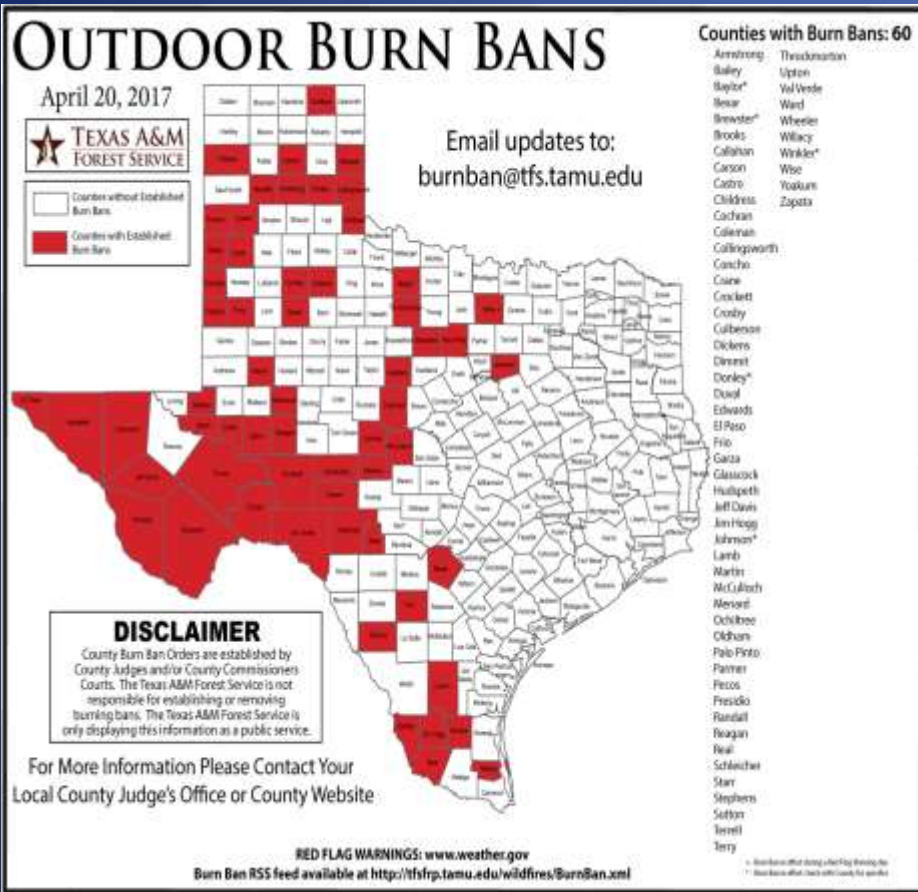

Burn Bans and KBDI INDEX