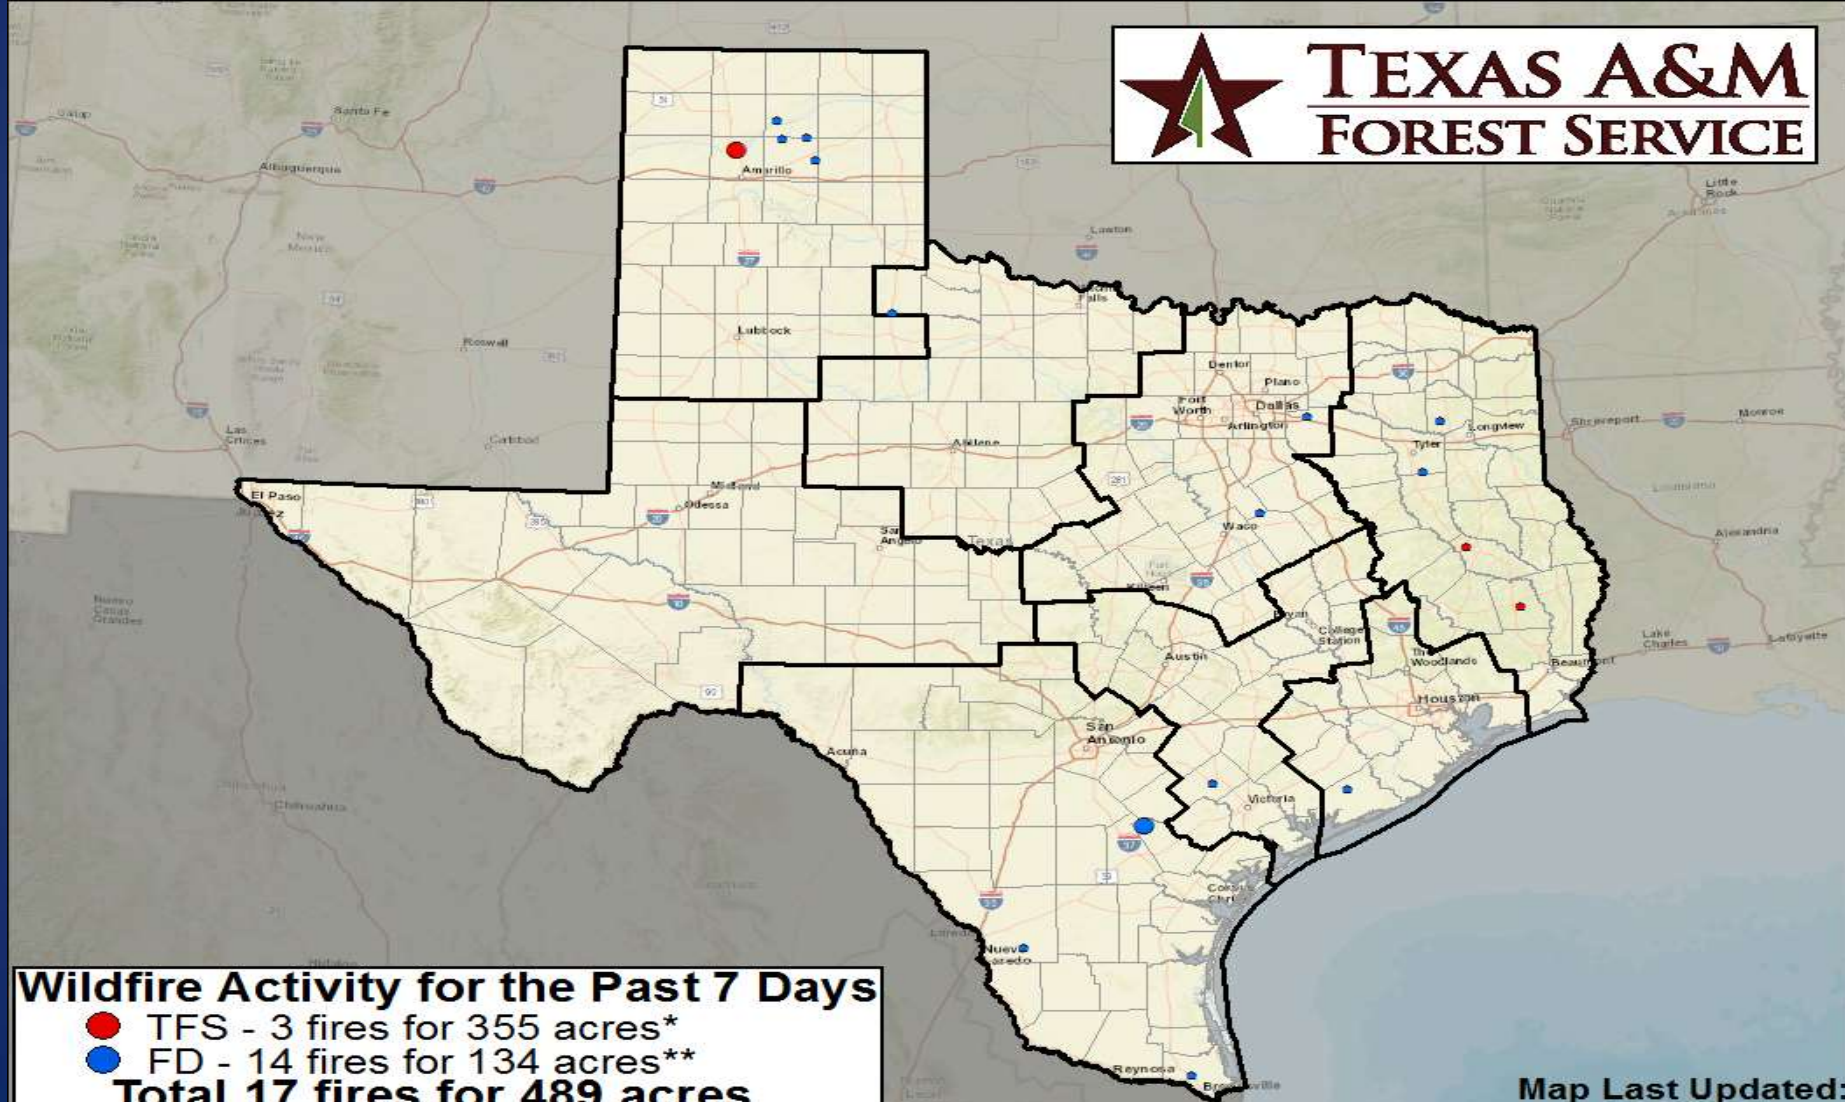

Fire Activity (*Last 24 Hours)

Reports 438 (+1) fires and 629,727 (+350) acres destroyed this year. There are 60 (no change) counties with burn bans. The Keetch-Byram Drought Index list 1 (no change) counties with an average over 400.

Wildfire Activity for the Past 7 Days

- TFS - 3 fires for 355 acres*
- FD - 14 fires for 134 acres**
- **Total 17 fires for 489 acres**

Map Last Updated:
4/20/2017