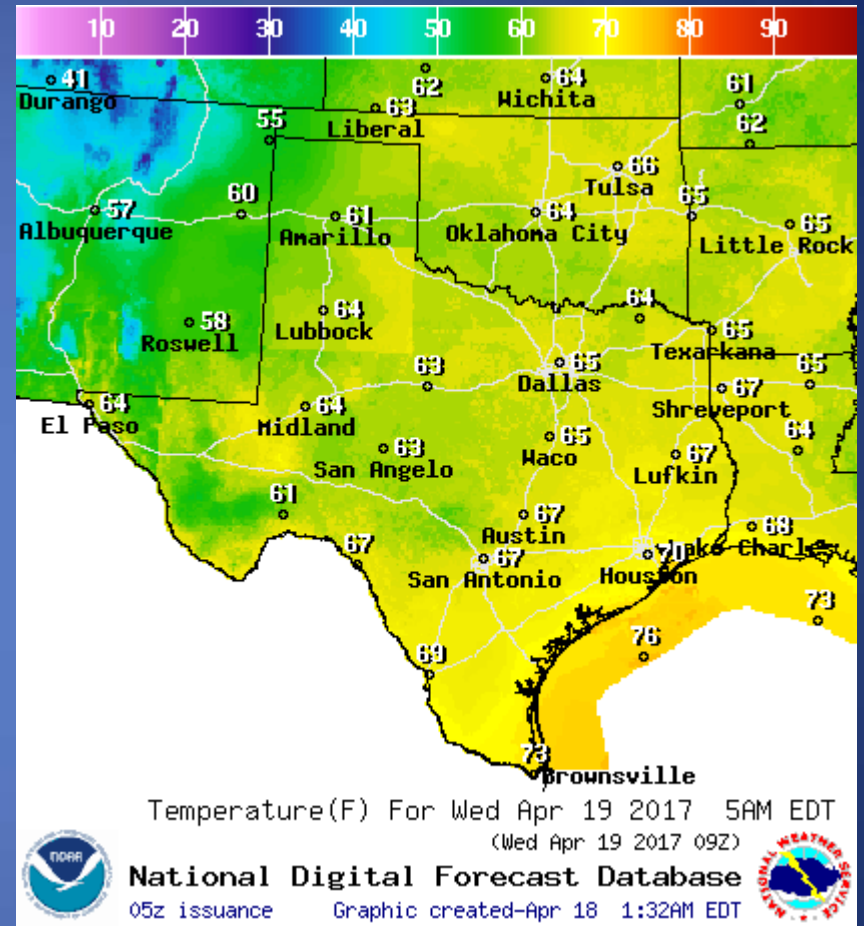

Weather Forecast

Highs

Lows