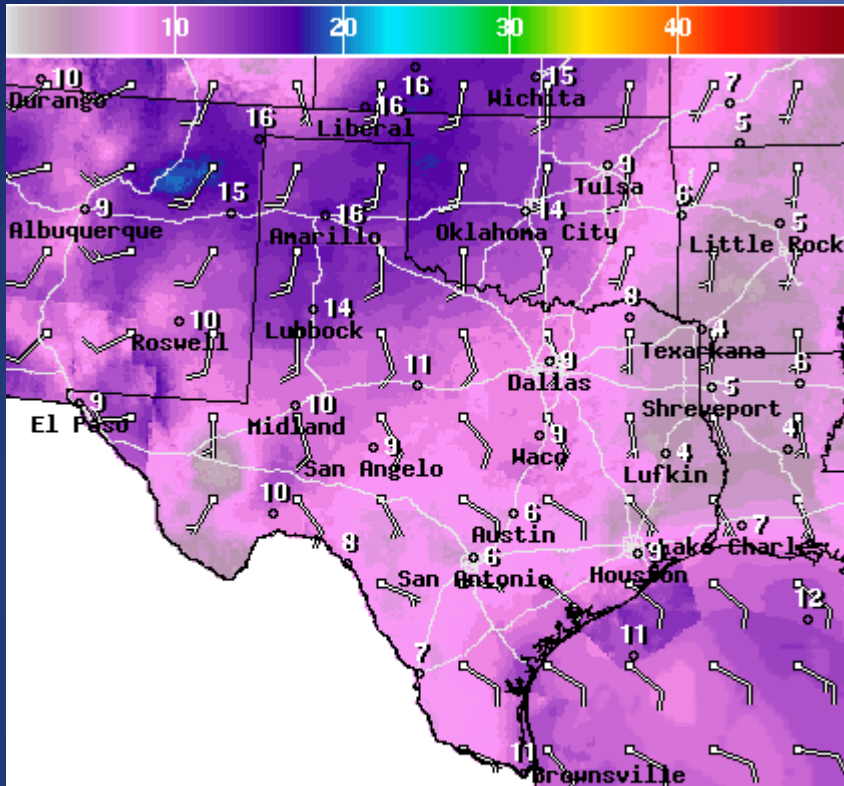

Weather Forecast

WindSpd(Kts) & WindDir For Tue Apr 18 2017 5PM EDT
(Tue Apr 18 2017 21Z)

National Digital Forecast Database

04z issuance Graphic created-Apr 18 12:57AM EDT

Wind Speeds