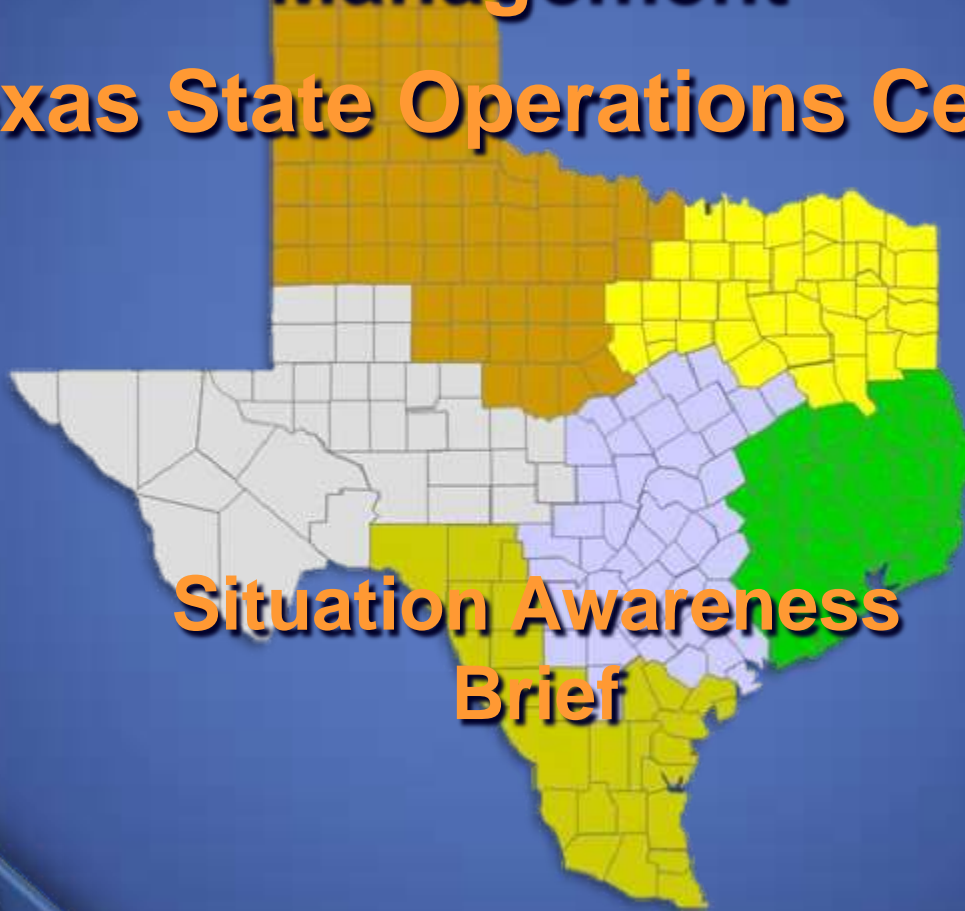

Texas Department of Public Safety Texas Division of Emergency Management

Texas State Operations Center

Situation Awareness Brief

Tuesday, April 18th 2017
As of 0900 CST

Incidents Reported to the State Operations Center (last 24 hours)

DATE	EVENT / INCIDENT	LOCATION (City/County)	Final Report: Y/N
04/17/17	Initial Report of a Road Closure	Madison County	N
04/17/17	Update #1 to the Road Closure	Madison County	N
04/17/17	Update #1 of a Grain Elevator Fire	Deaf Smith County	N
04/17/17	Initial Report of a Silo Fire	Port Arthur/Jefferson County	N
04/17/17	Final Report of a Road Closure	Madison County	Y
04/18/17	Final Report of a Grain Elevator Fire	Deaf Smith County	Y

Informational Products

Distributed by the State Operations Center

DATE	SUBJECT
04/17/17	NWS Corpus Christi Hydrologic Statement for the Rio Grande At Columbia Bridge
04/17/17	NWS Corpus Christi Hydrologic Statement for the Rio Grande At Columbia Bridge
04/18/17	NWS Houston/Galveston Heavy Rain Threat Today
04/18/17	NWS Houston/Galveston Public Information Statement Preliminary 24 Hour Rainfall Reports
04/18/17	FEMA Region 6 Daily Situation Awareness Brief
04/18/17	Daily NWS Threat Brief for Tuesday, April 18, 2017 for FEMA Region 6