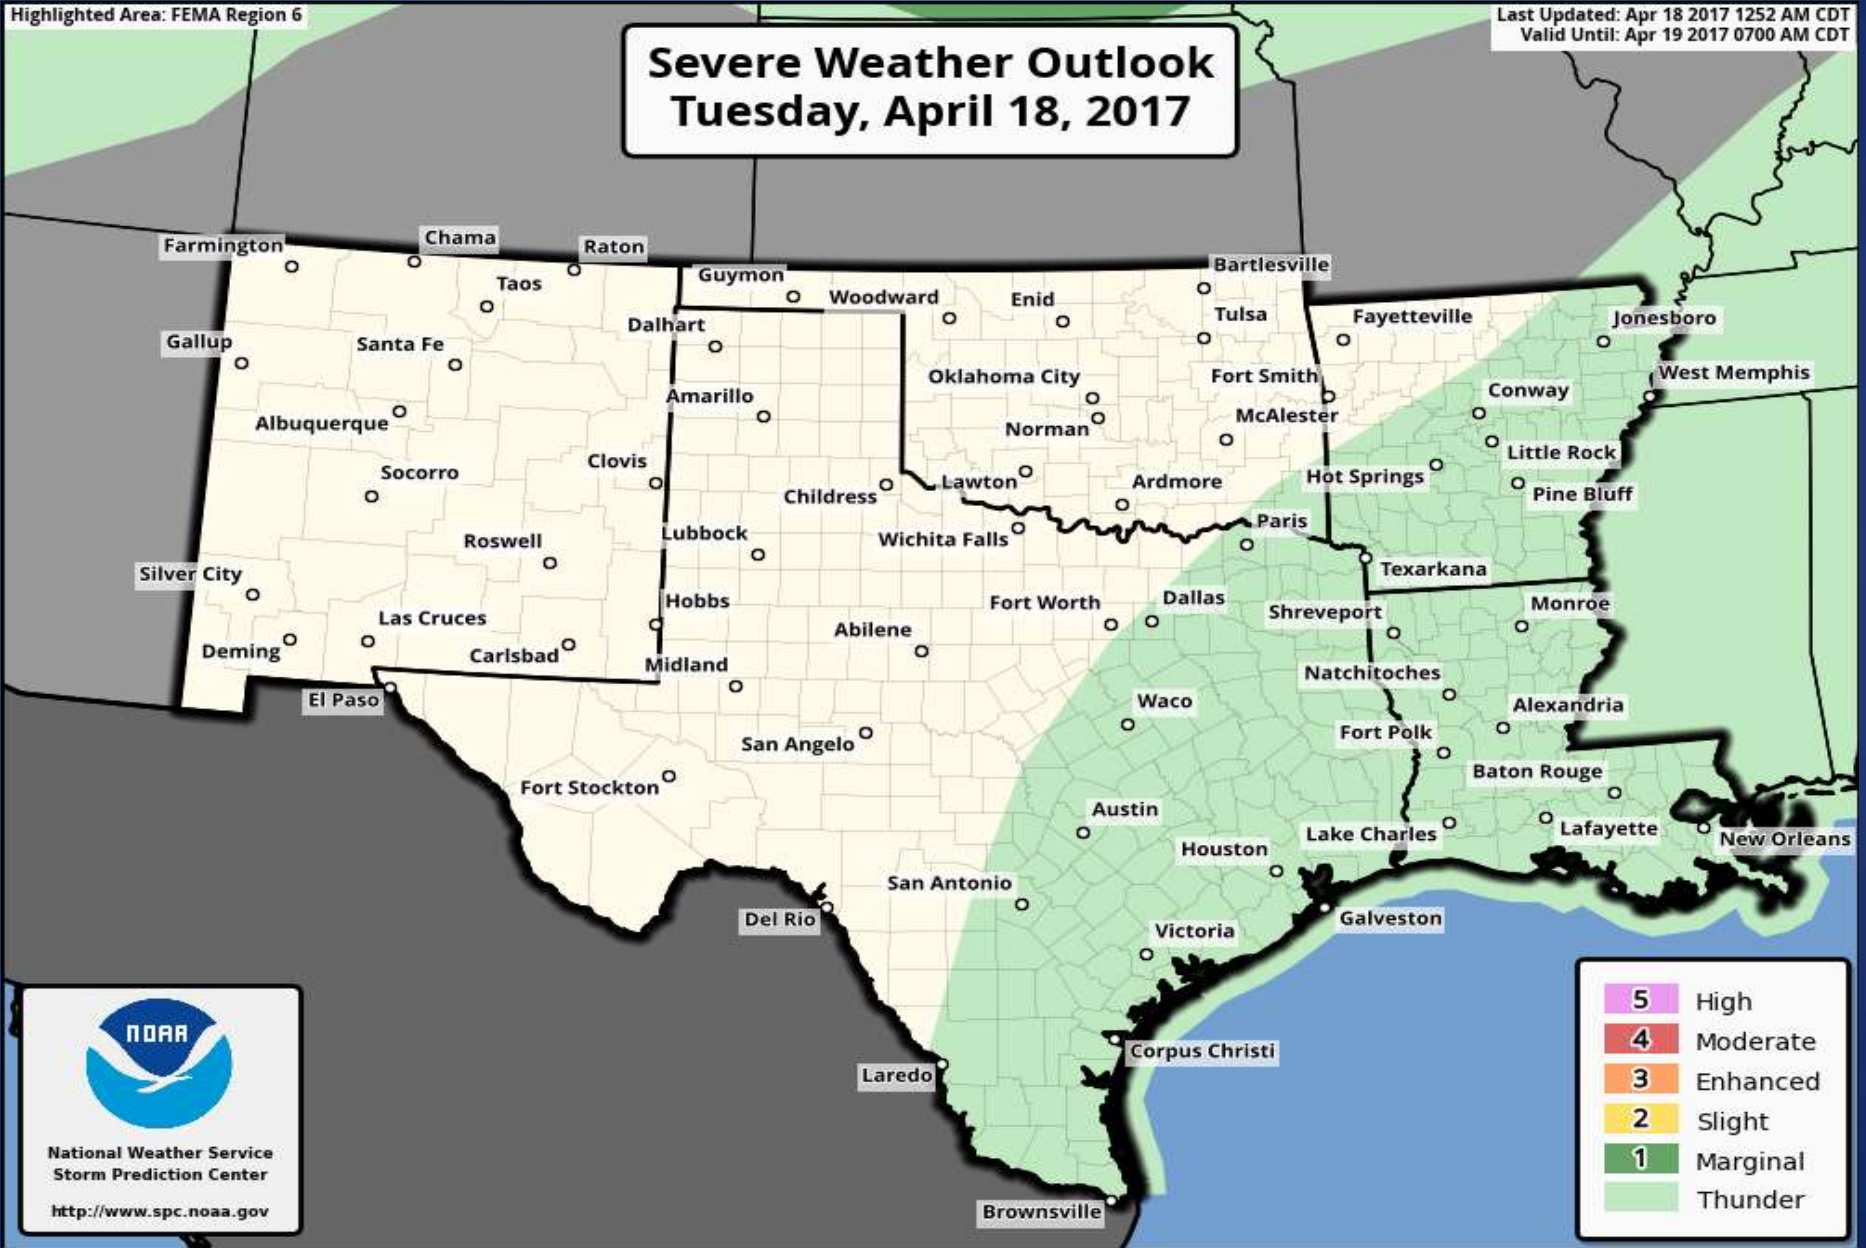

Hazardous Weather

Highlighted Area: FEMA Region 6

Last Updated: Apr 18 2017 1252 AM CDT
Valid Until: Apr 19 2017 0700 AM CDT

Severe Weather Outlook Tuesday, April 18, 2017

National Weather Service
Storm Prediction Center

<http://www.spc.noaa.gov>

5	High
4	Moderate
3	Enhanced
2	Slight
1	Marginal
	Thunder