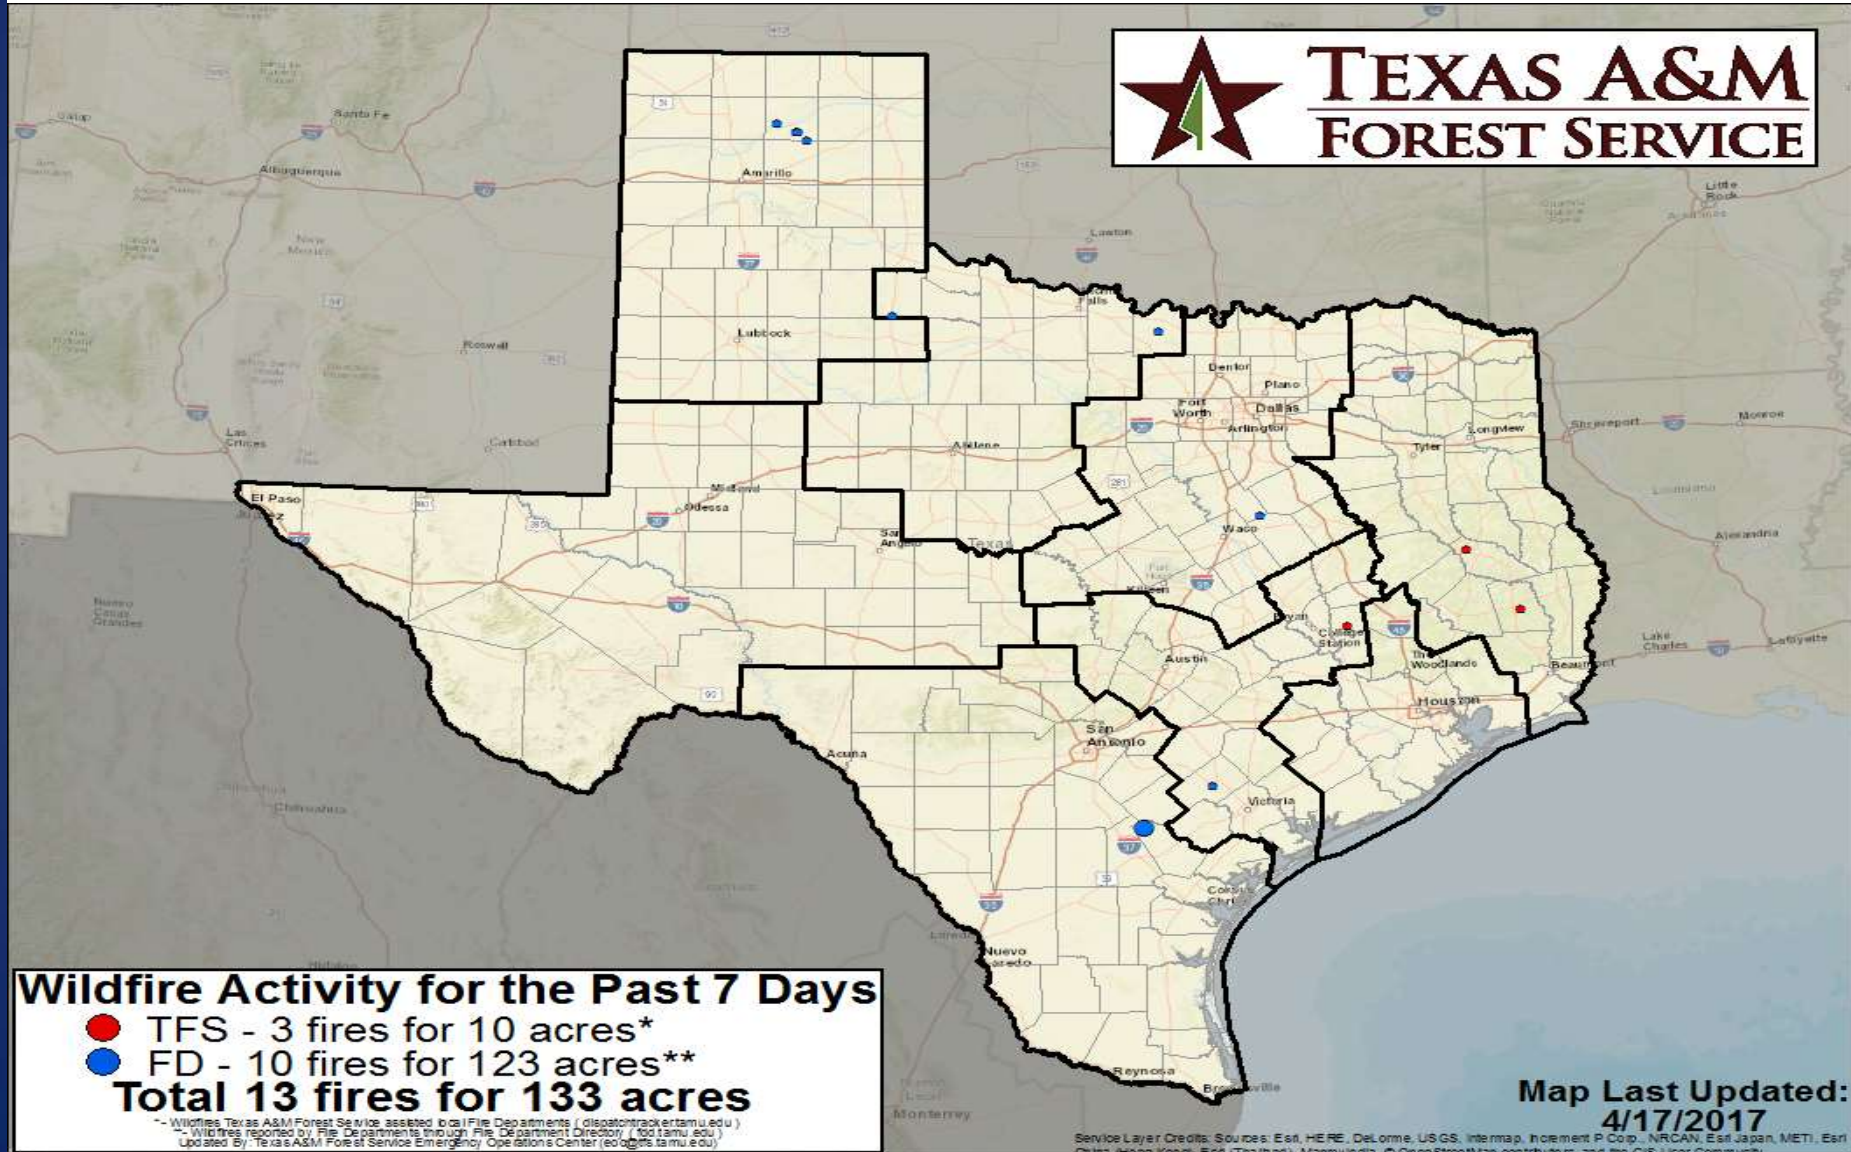

Fire Weather Warnings/Watches/Statements

DATE	WARNING TYPE	LOCATION
04/18/17	Fire Danger Statement	Dallam, Deaf Smith, Hartley and Oldham Counties

Fire Activity (*Last 24 Hours)

Reports 437 (+2) fires and 629,377 (+5) acres destroyed this year. There are 60 (-1) counties with burn bans. The Keetch-Byram Drought Index list 1 (-1) counties with an average over 400.