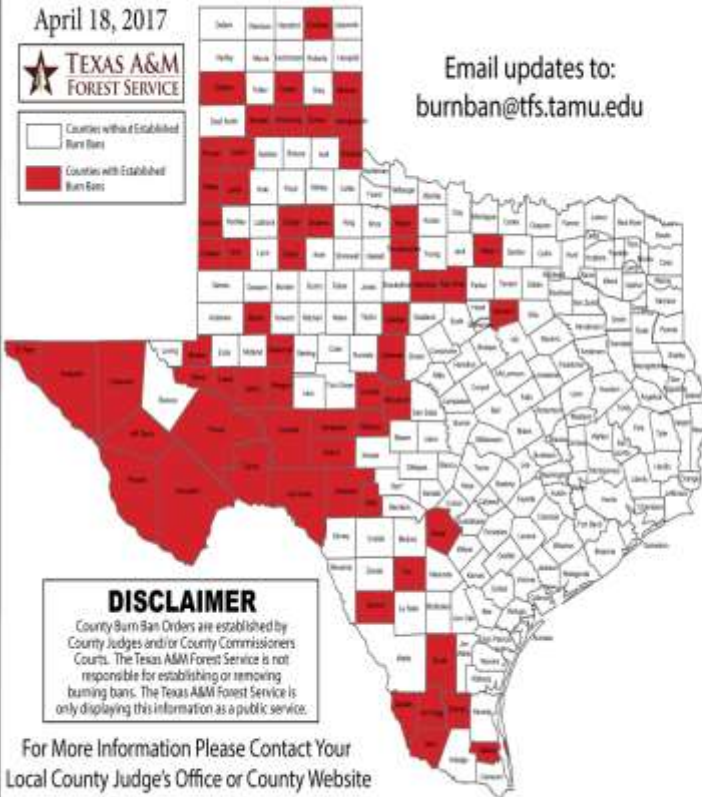

Burn Bans and KBDI INDEX

OUTDOOR BURN BANS

April 18, 2017

Email updates to:
burnban@tfs.tamu.edu

Counties with Burn Bans: 60

- Armonring
- Bailey
- Baylor*
- Bosar
- Brewster*
- Brooks
- Calahan
- Carson
- Castro
- Childress
- Cochran
- Coleman
- Collingsworth
- Concho
- Crane
- Crockett
- Crosby
- Cullberson
- Dickens
- Dinwiddie
- Dorley*
- Doyal
- Edwards
- El Paso
- Frio
- Garza
- Glasscock
- Hadley
- Jeff Davis
- Jim Hogg
- Johnson*
- Lamb
- Martin
- McCulloch
- Menard
- Ochiltree
- Oldham
- Pala Pinto
- Panther
- Pecos
- Presidio
- Randall
- Reagan
- Real
- Schleicher
- Starr
- Stephens
- Sutton
- Terry
- Throckmorton
- Upton
- Val Verde
- Ward
- Wheeler
- Wilcox
- Winkler*
- Wise
- Zoakum
- Zapata

DISCLAIMER

For More Information Please Contact Your Local County Judge's Office or County Website

RED FLAG WARNINGS: www.weather.gov

Burn Ban RSS feed available at <http://tfsfrp.tamu.edu/wildfires/BurnBan.xml>