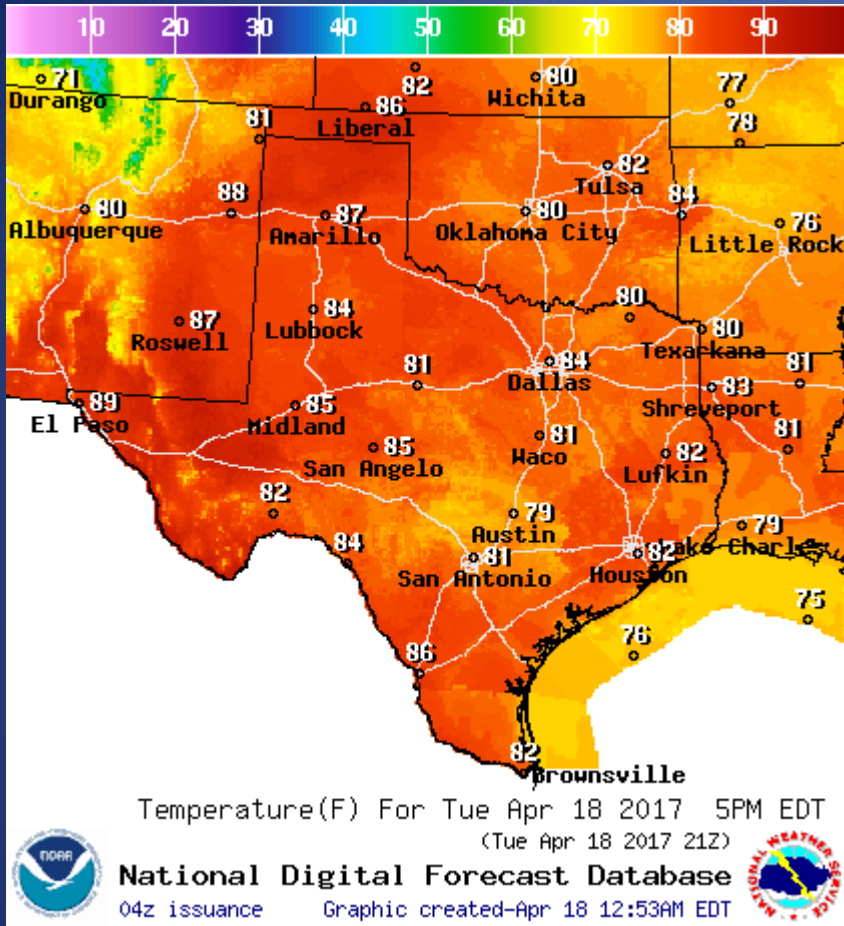

Weather Forecast

Highs