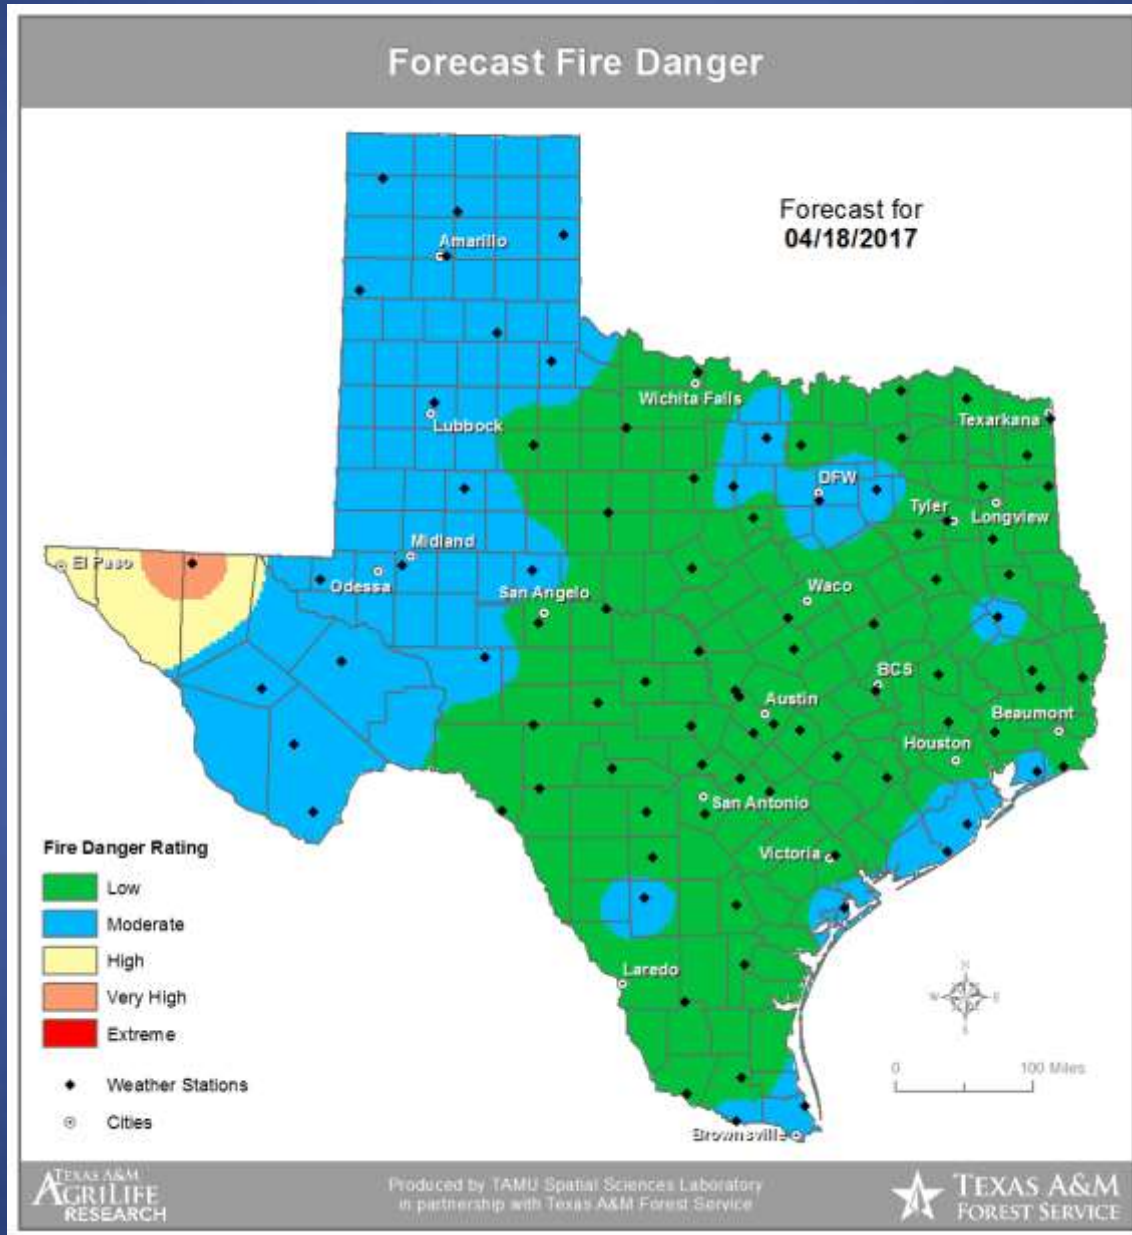

Fire Danger Forecast