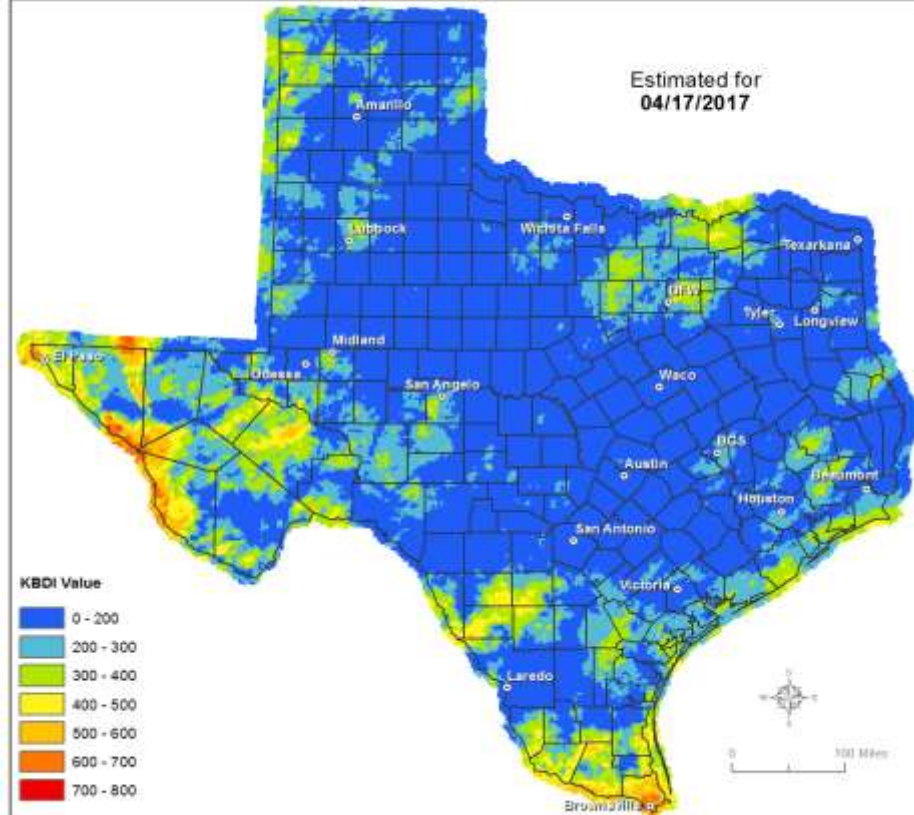

Keetch-Byram Drought Index

(4 km x 4 km resolution)

Estimated for
04/17/2017

KBDI Value

- 0 - 200
- 200 - 300
- 300 - 400
- 400 - 500
- 500 - 600
- 600 - 700
- 700 - 800

Produced by TAMU Spatial Sciences Laboratory in partnership with Texas A&M Forest Service.