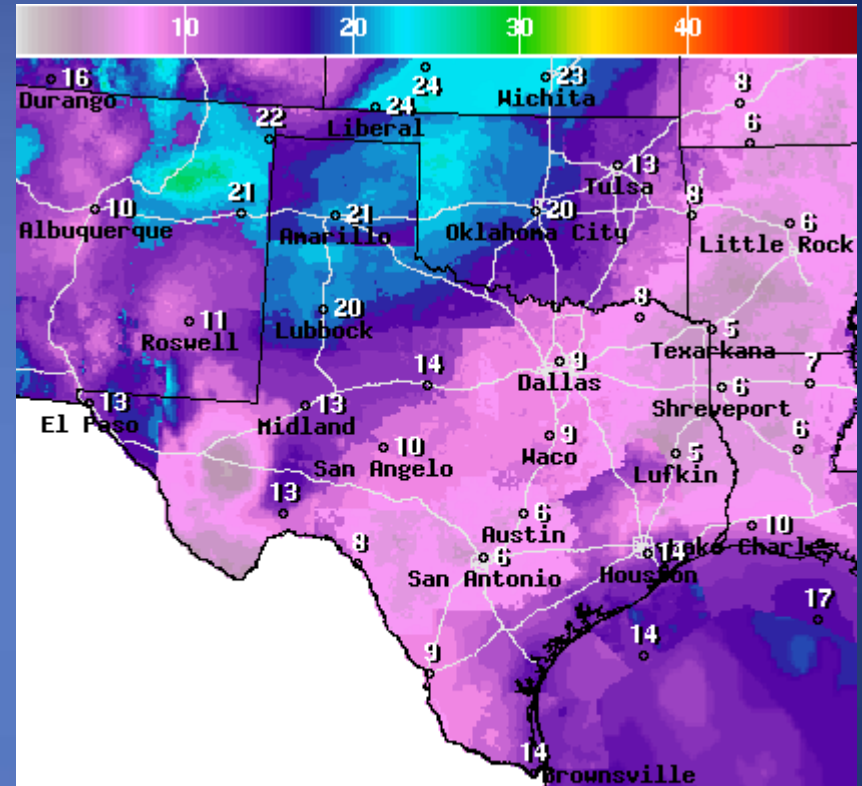

Wind Gust(Kts) Tue Apr 18 2017 5PM EDT
(Tue Apr 18 2017 21Z)

National Digital Forecast Database

04z issuance Graphic created-Apr 18 12:59AM EDT

Gusts

Hazardous Weather

Highlighted Area: FEMA Region 6

Last Updated: Apr 18 2017 1252 AM CDT
Valid Until: Apr 19 2017 0700 AM CDT