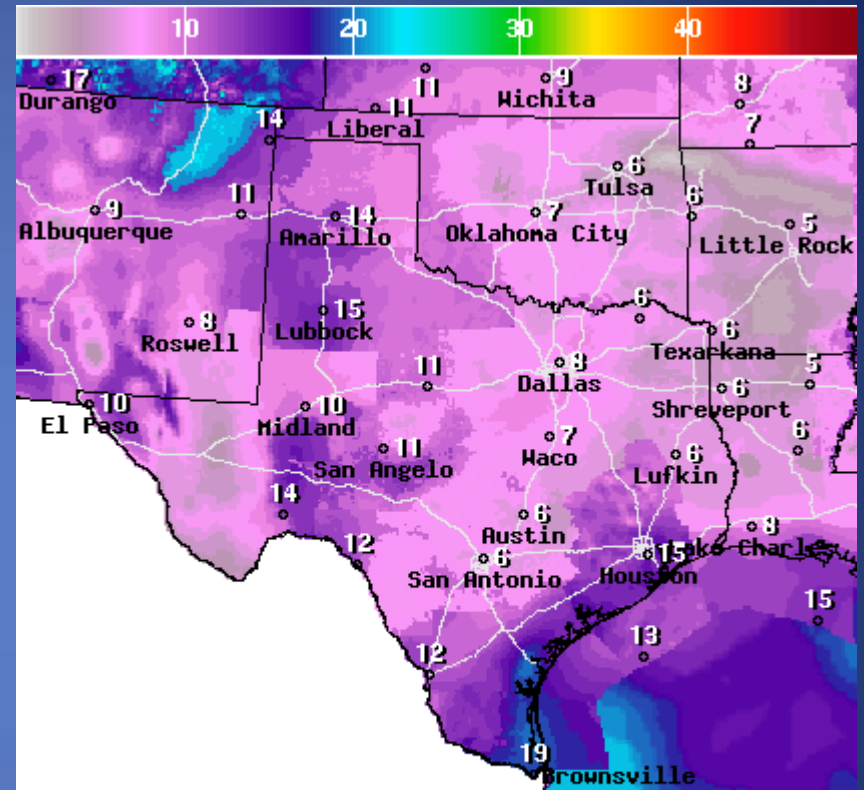

National Digital Forecast Database
05z issuance Graphic created-Apr 17 1:56AM EDT

Gusts