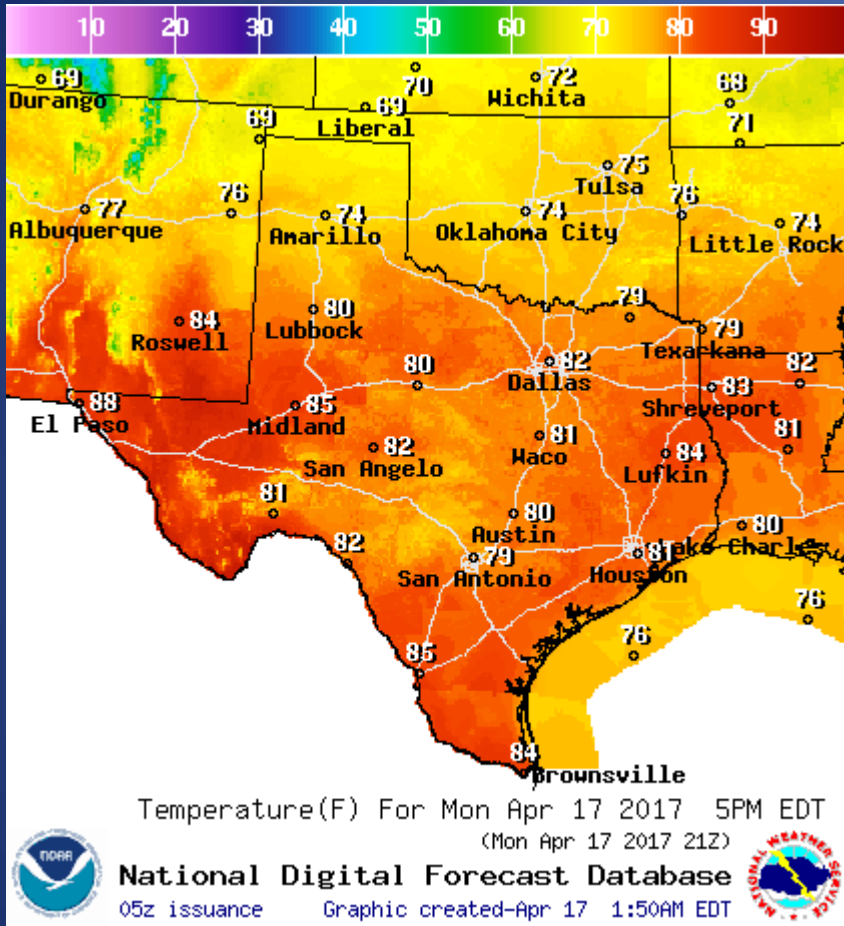

Weather Forecast

Highs