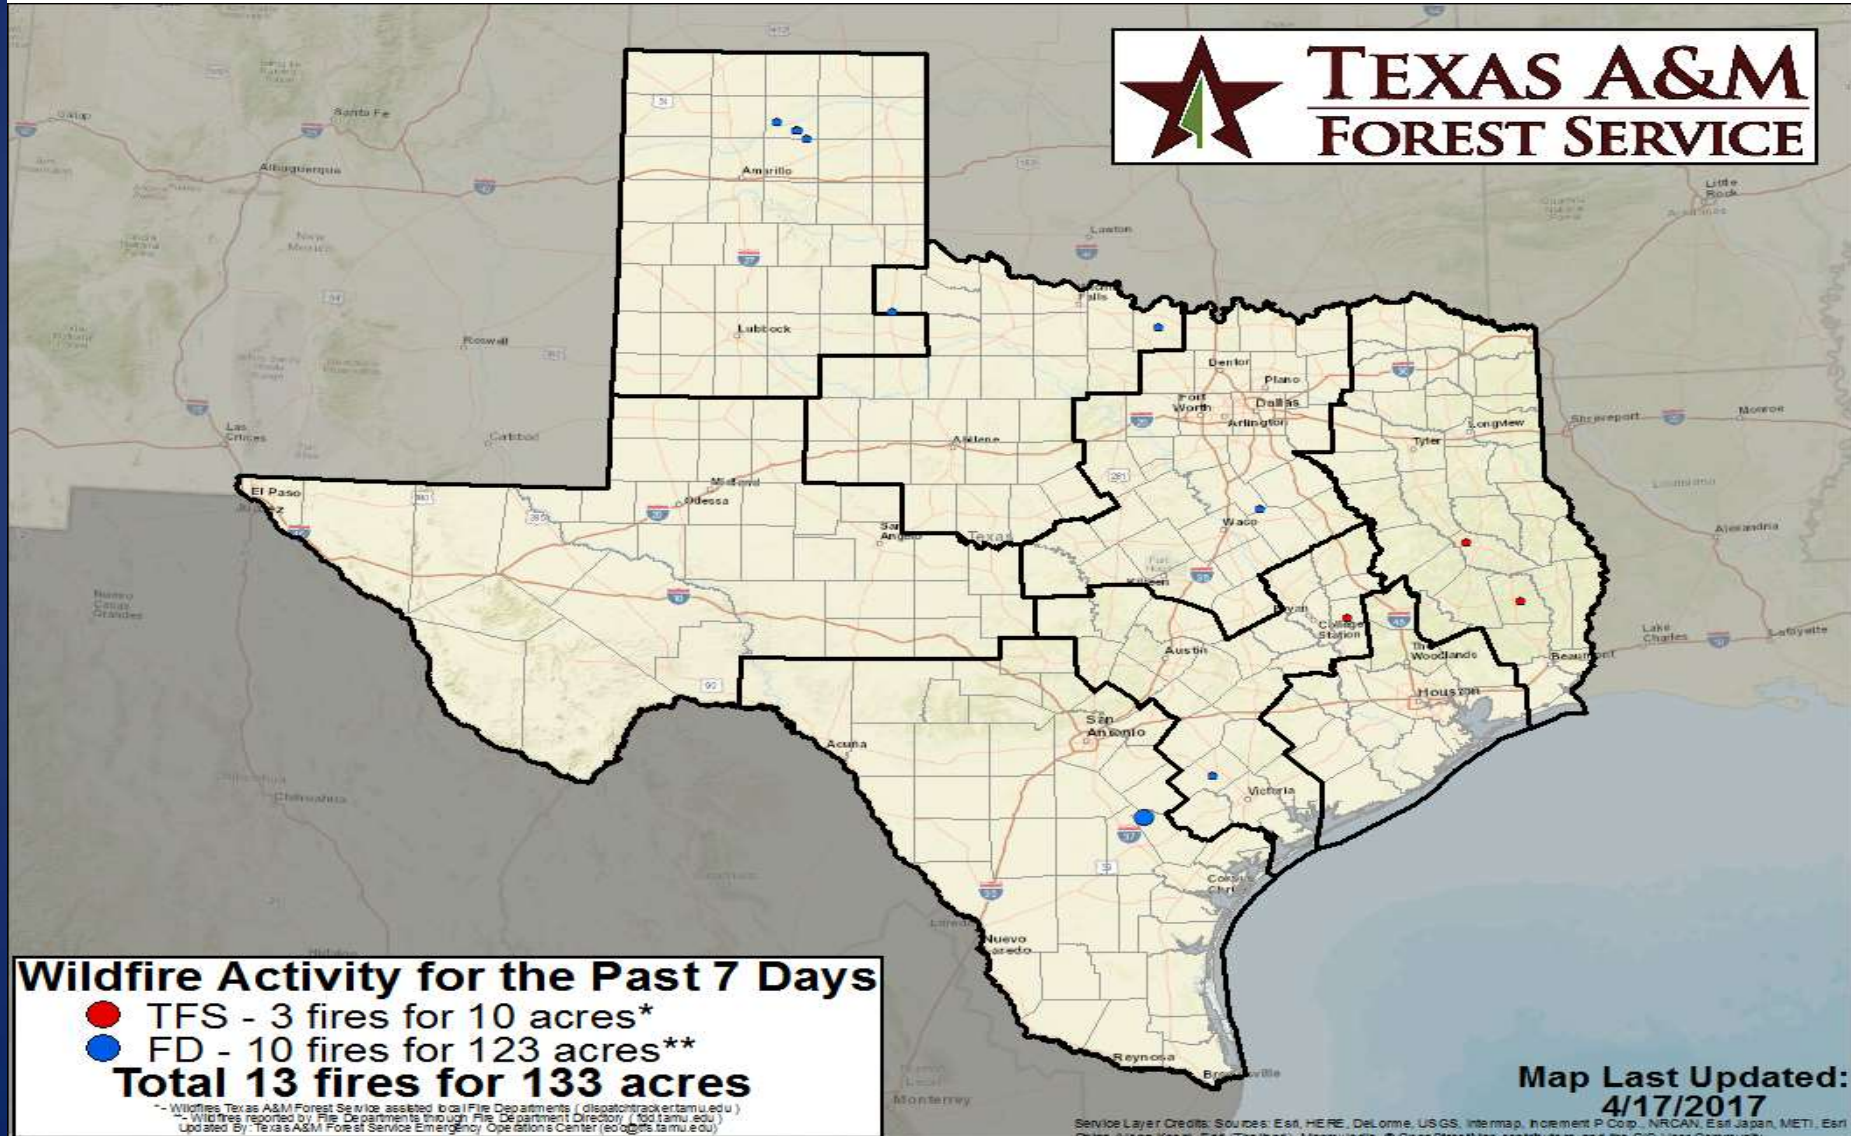

Fire Danger Forecast

Forecast Fire Danger

Burn Bans and KBDI INDEX

Fire Activity (*Last 24 Hours)

Reports 435 (no change) fires and 629,372 (no change) acres destroyed this year. There are 61 (no change) counties with burn bans. The Keetch-Byram Drought Index list 2 (no change) counties with an average over 400.