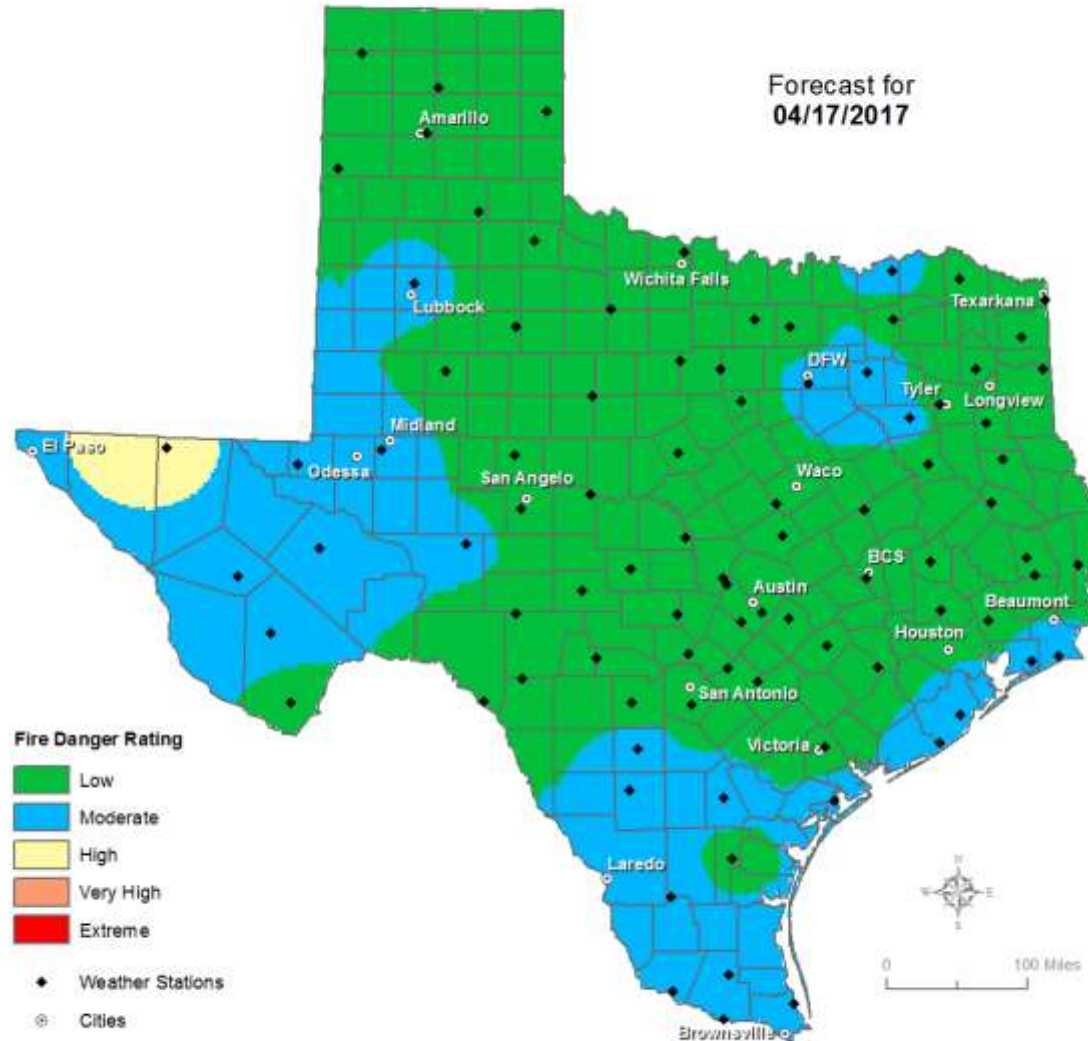

Fire Danger Forecast

Forecast Fire Danger