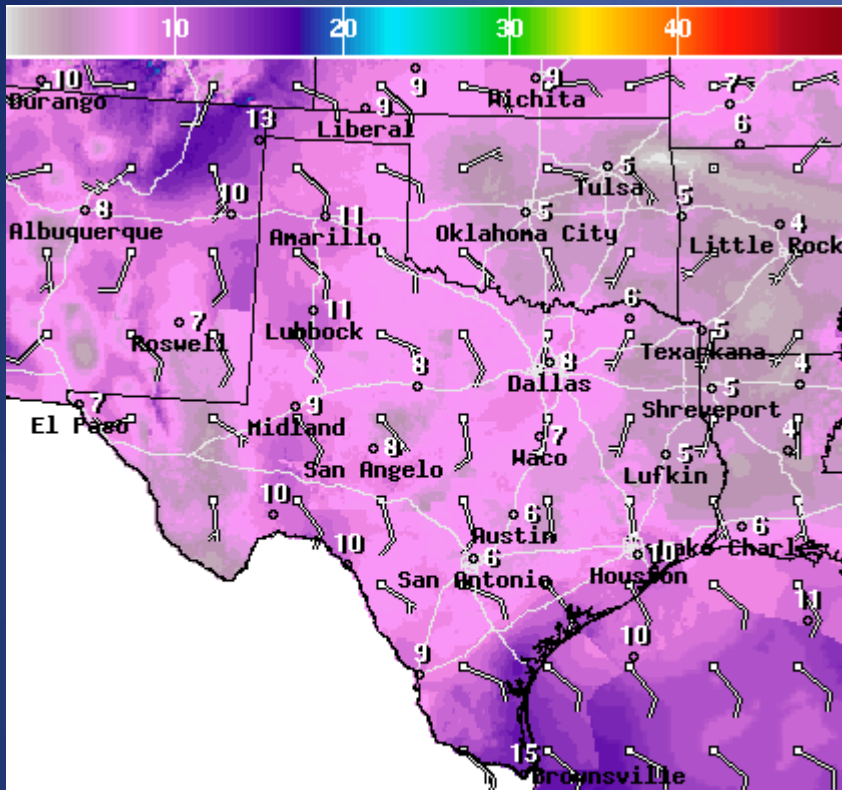

Weather Forecast

National Digital Forecast Database
05z issuance Graphic created-Apr 17 1:54AM EDT

Wind Speeds