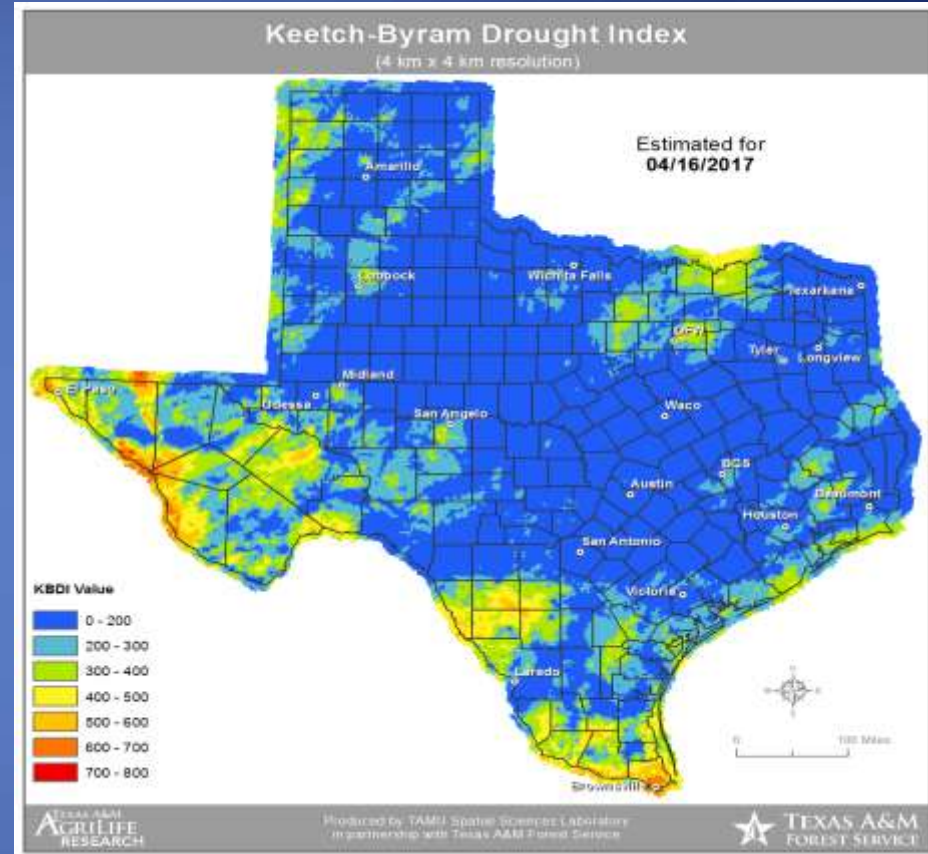

Burn Bans and KBDI INDEX