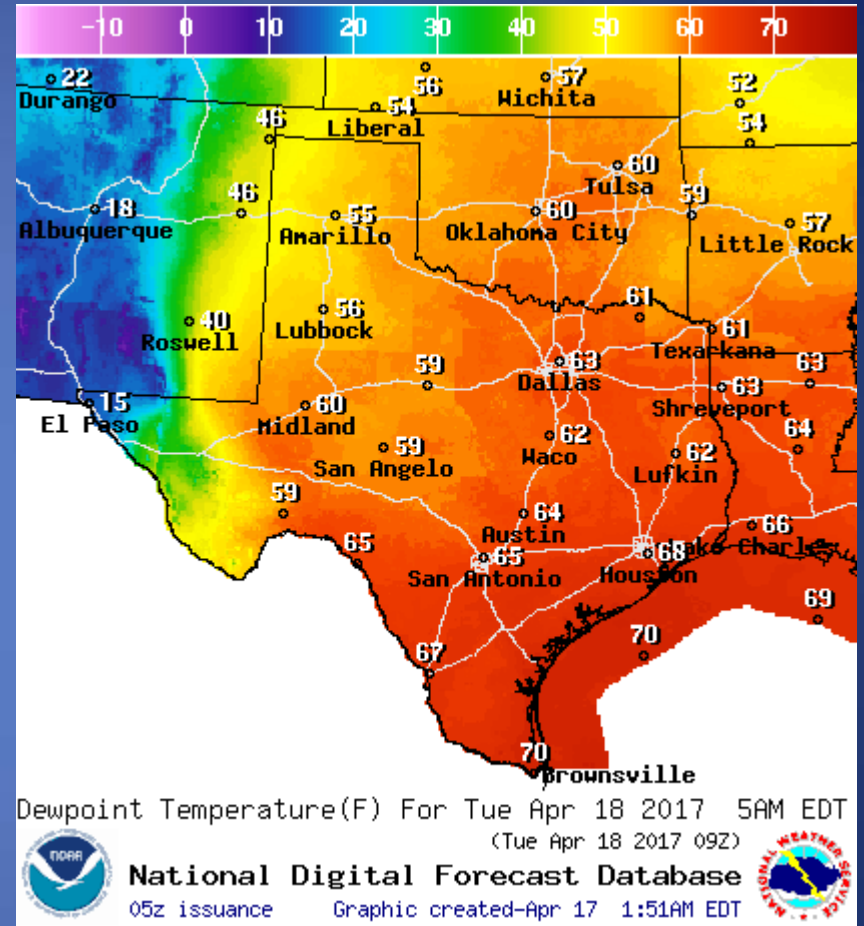

Weather Forecast

Highs

Lows