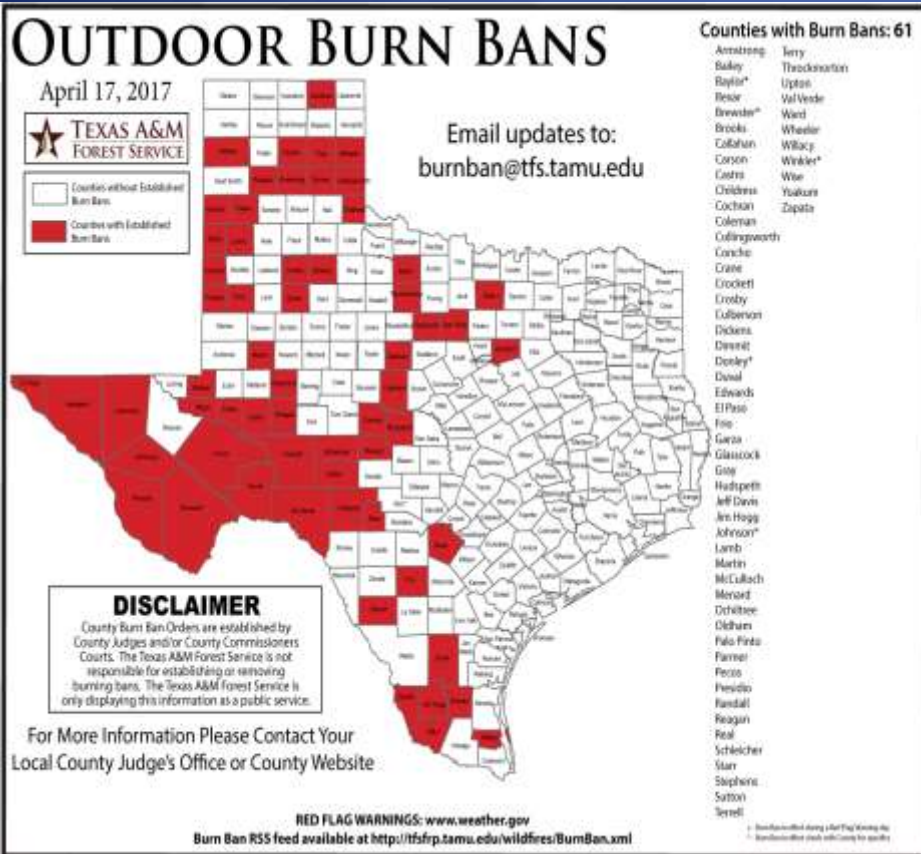

Burn Bans and KBDI INDEX