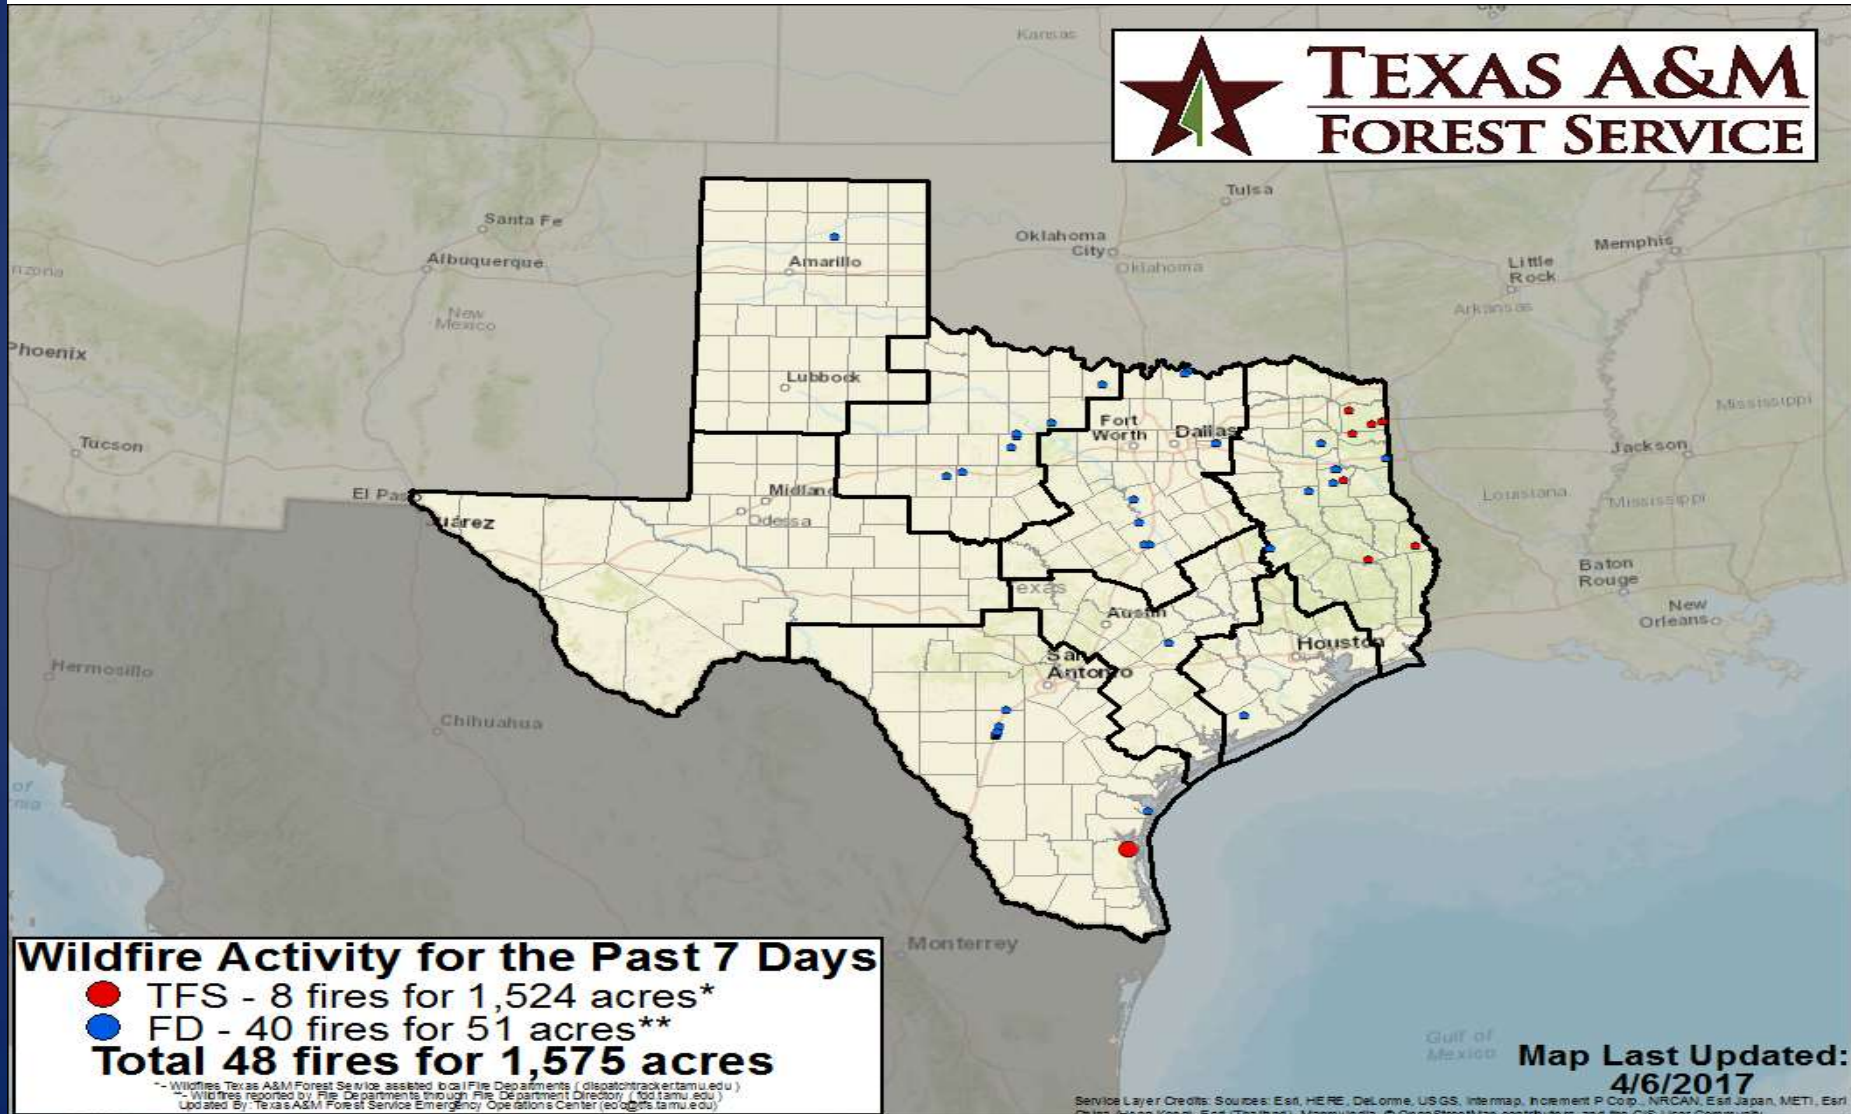

Severe Weather Outlook Thursday, April 06, 2017

Weather Warning/Advisories Issued

DATE	WARNING TYPE	LOCATION
04/05/17	Flood Warning Continues	Leon and Robertson Counties; Navasota River in Leon and Robertson Counties
04/05/17	Flood Warning Extended	Sabine River in Newton and Orange Counties
04/06/17	Flood Warning Continues	Navasota River Near Easterly Affecting Leon and Robertson Counties

Fire Danger Forecast

Burn Bans and KBDI INDEX

Fire Activity (*Last 24 Hours)

Reports 418 (no change) fires and 628,943 (no change) acres destroyed this year. There are 67 (no change) counties with burn bans. The Keetch-Byram Drought Index list 4 (no change) counties with an average over 400.