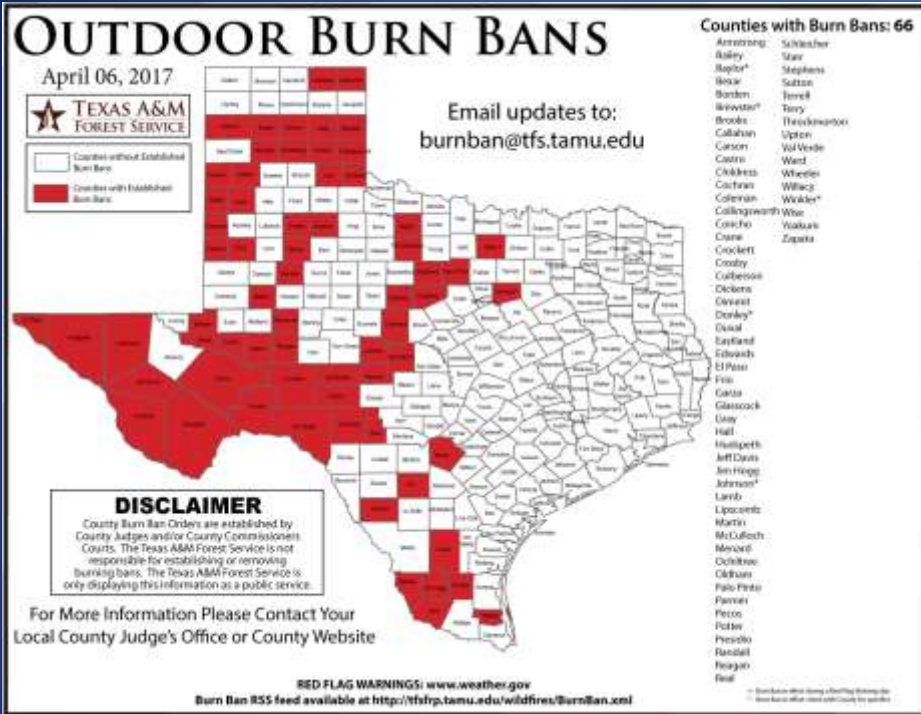

Burn Bans and KBDI INDEX