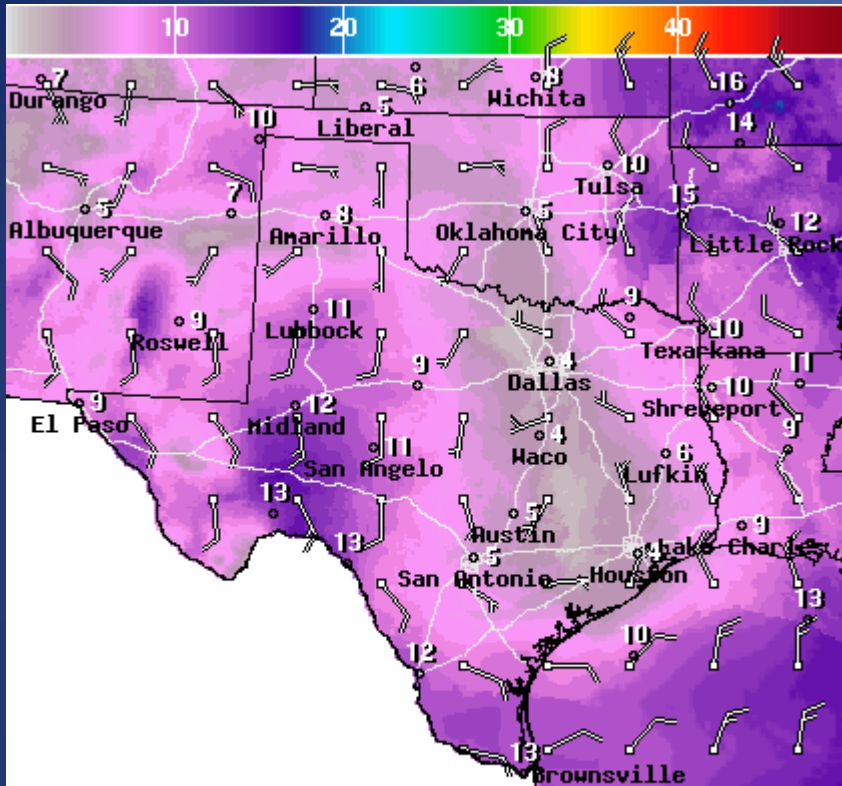

Weather Forecast

WindSpd(Kts) & WindDir For Thu Apr 06 2017 5PM EDT
(Thu Apr 06 2017 21Z)

National Digital Forecast Database

04z issuance Graphic created-Apr 06 1:10AM EDT

Wind Speeds