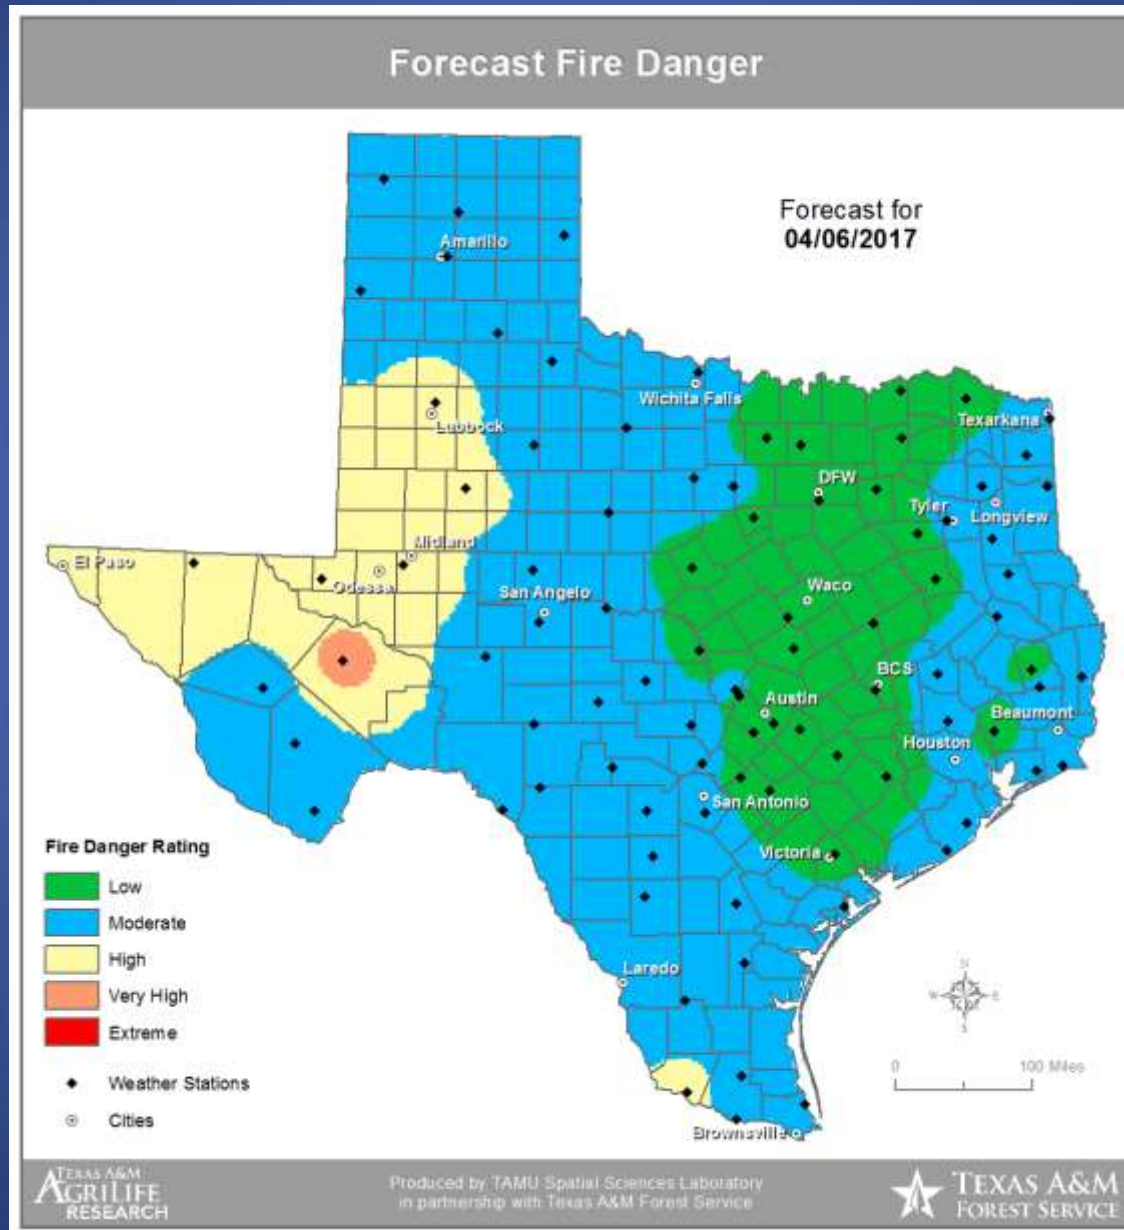

Fire Danger Forecast