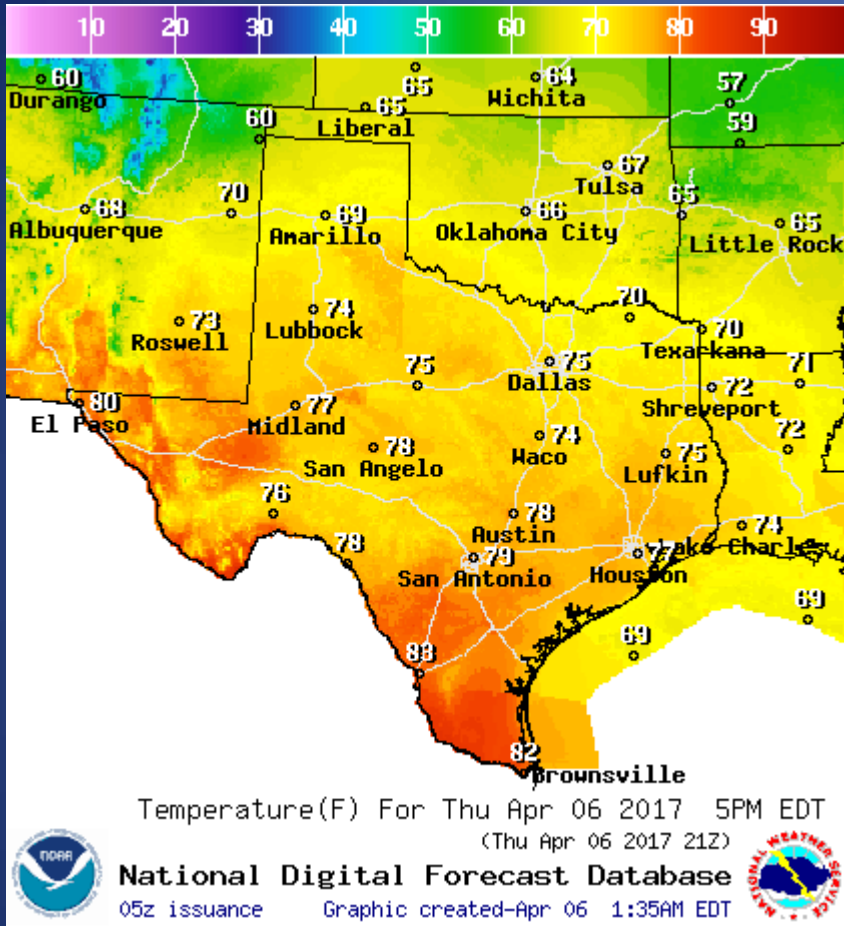

Weather Forecast

Highs