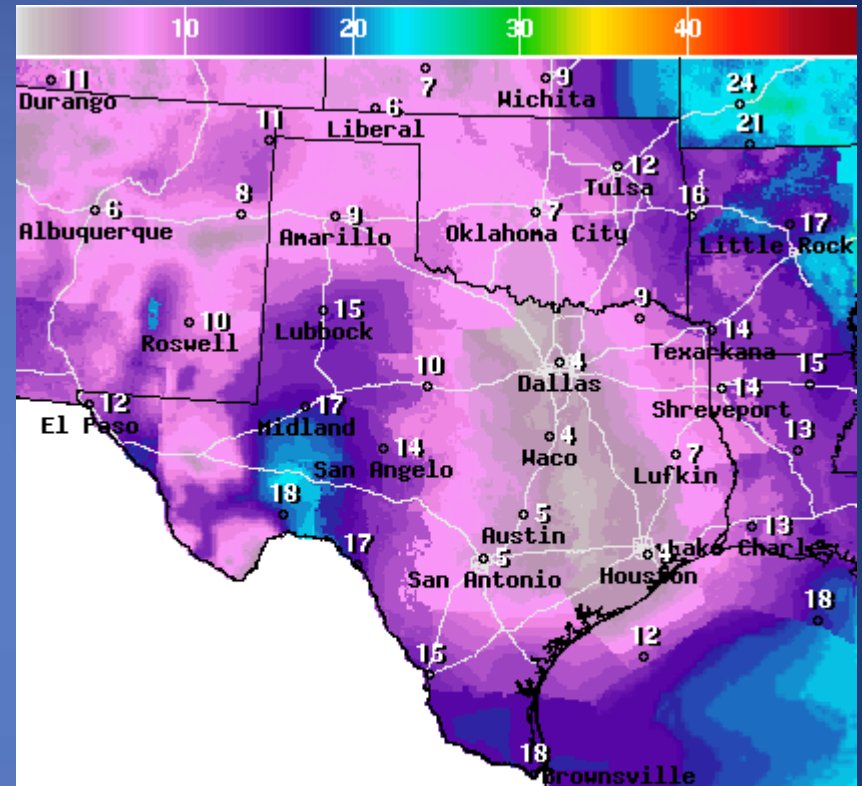

Wind Gust(Kts) Thu Apr 06 2017 5PM EDT
(Thu Apr 06 2017 21Z)

National Digital Forecast Database

04z issuance Graphic created-Apr 06 1:12AM EDT

Gusts