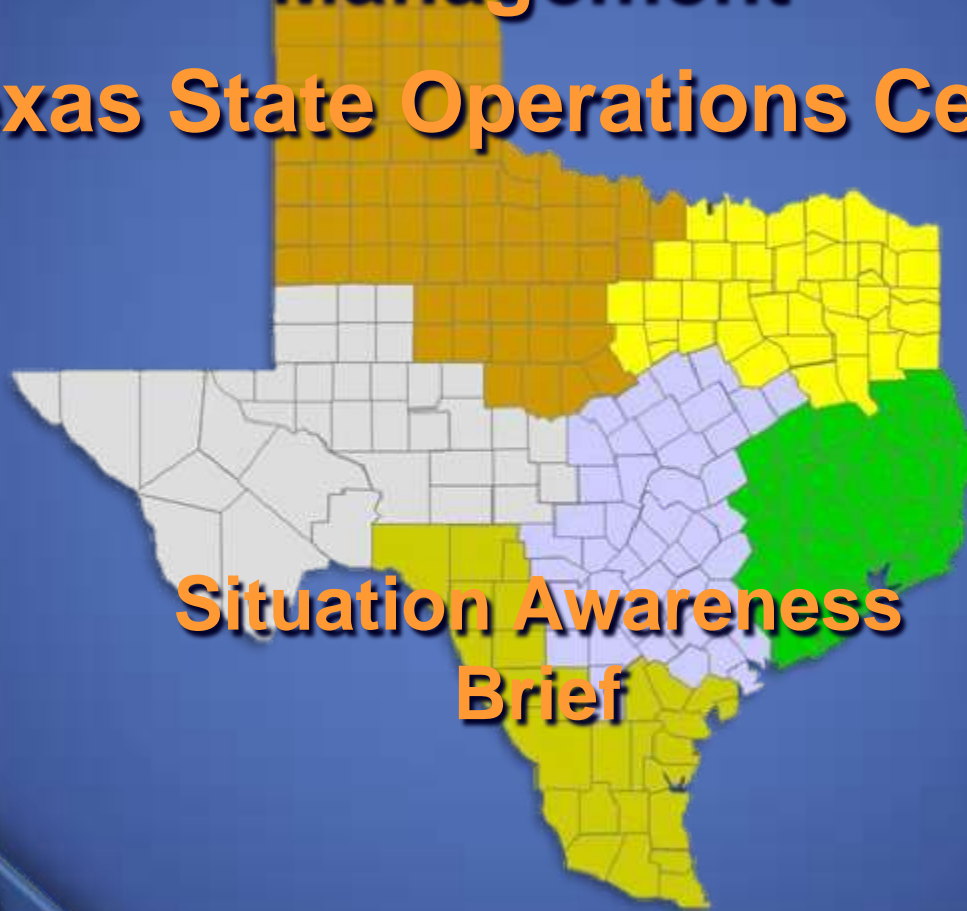

Texas Department of Public Safety Texas Division of Emergency Management

Texas State Operations Center

Situation Awareness Brief

Thursday, April 6th 2017
As of 0900 CST

Incidents Reported to the State Operations Center (last 24 hours)

DATE	EVENT / INCIDENT	LOCATION (City/County)	Final Report: Y/N
04/05/17	Initial Report of Industrial Fire	Troy/Bell County	N
04/05/17	Initial and Final Report of an Oil Well Fire	Howard County	Y
04/05/17	AMBER Alert Activation for the Merkel Police Department	Taylor County	N
04/05/17	Initial Report of a School Bus Crash	Hardin County	N
04/05/17	AMBER Alert Discontinued for the Merkel Police Department	Taylor County	Y
04/05/17	Final Report of a School Bus Crash	Hardin County	Y

Severe Weather Outlook Thursday, April 06, 2017

Weather Warning/Advisories Issued

DATE	WARNING TYPE	LOCATION
04/05/17	Flood Warning Continues	Leon and Robertson Counties; Navasota River in Leon and Robertson Counties
04/05/17	Flood Warning Extended	Sabine River in Newton and Orange Counties
04/06/17	Flood Warning Continues	Navasota River Near Easterly Affecting Leon and Robertson Counties