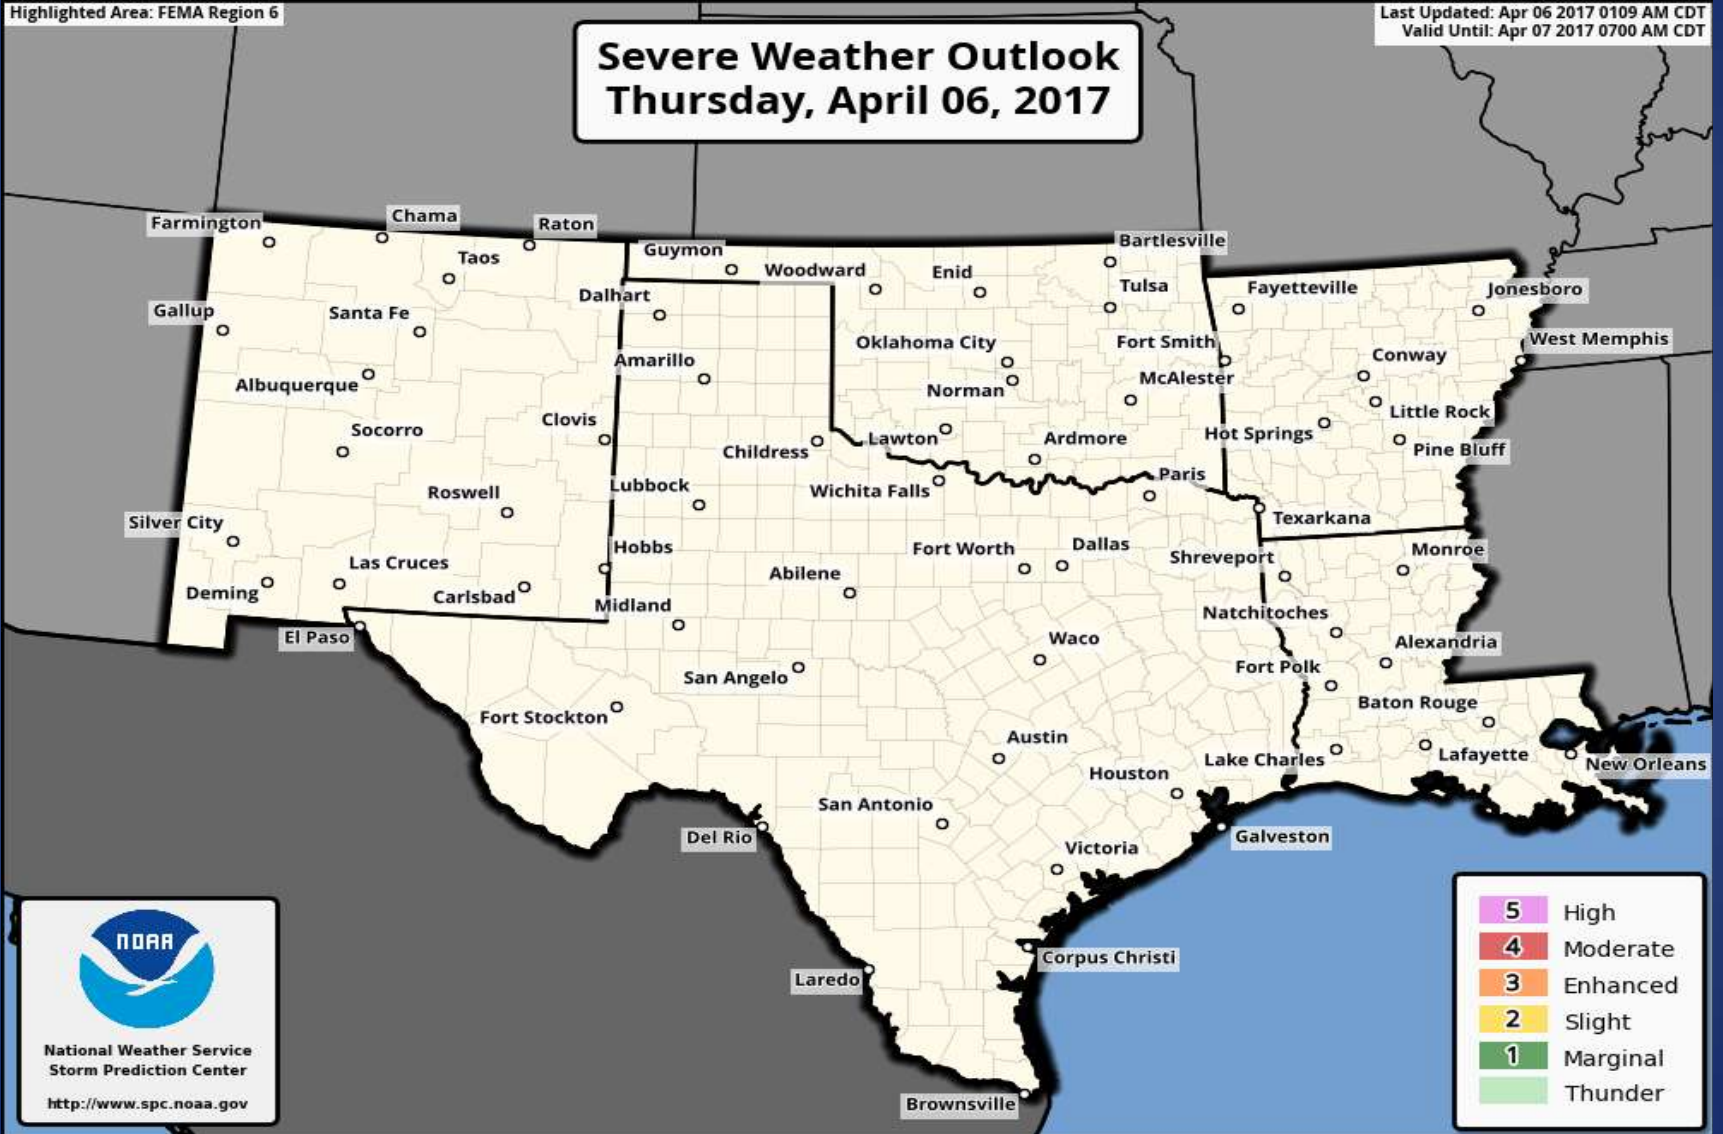

Severe Weather Outlook Thursday, April 06, 2017

Weather Warning/Advisories Issued

DATE	WARNING TYPE	LOCATION
04/05/17	Flood Warning Continues	Leon and Robertson Counties; Navasota River in Leon and Robertson Counties
04/05/17	Flood Warning Extended	Sabine River in Newton and Orange Counties
04/06/17	Flood Warning Continues	Navasota River Near Easterly Affecting Leon and Robertson Counties