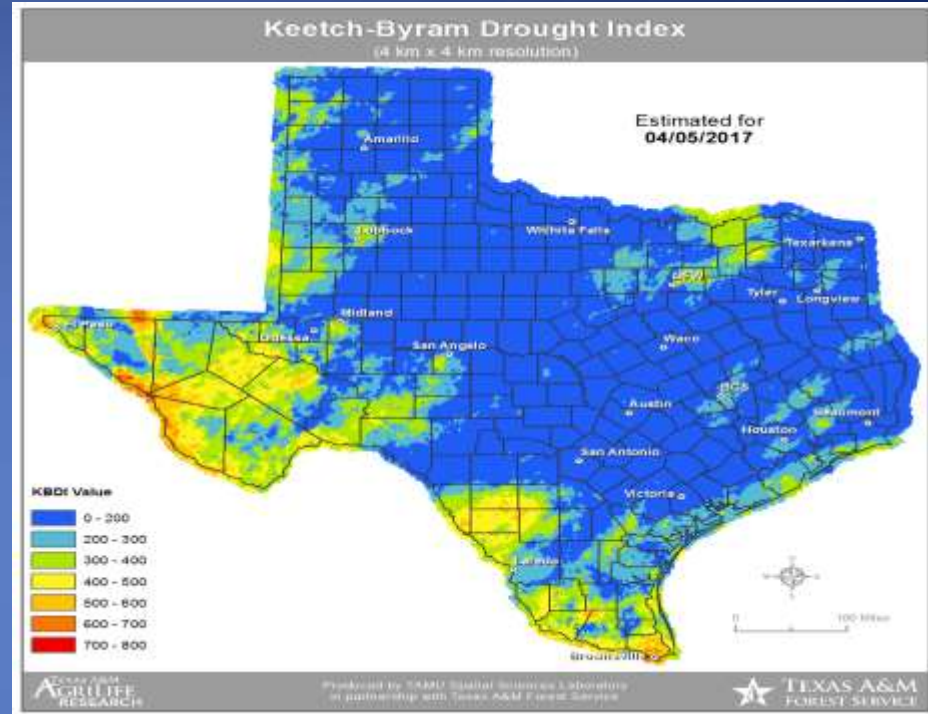

Burn Bans and KBDI INDEX