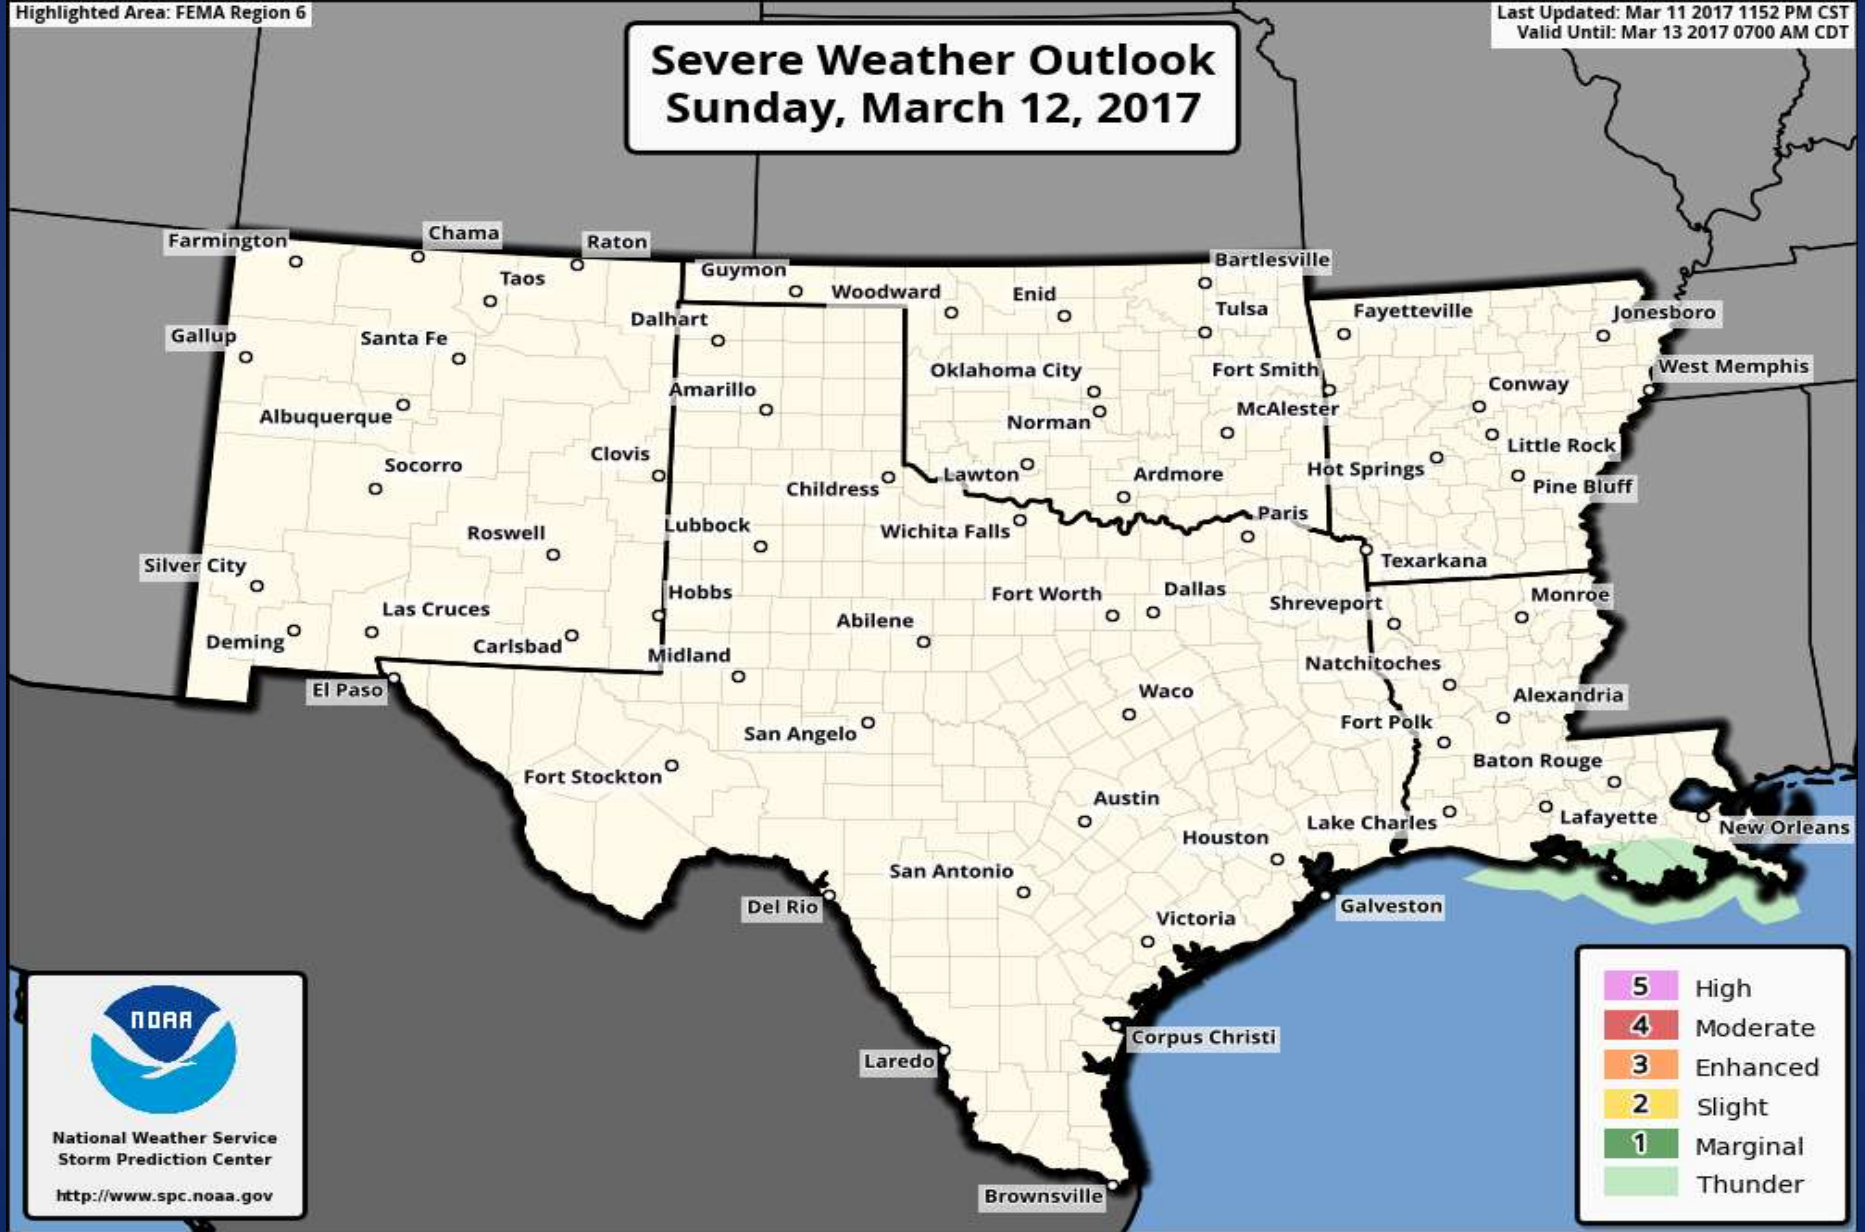

Hazardous Weather

Highlighted Area: FEMA Region 6

Last Updated: Mar 11 2017 1152 PM CST
Valid Until: Mar 13 2017 0700 AM CDT

Severe Weather Outlook Sunday, March 12, 2017

5	High
4	Moderate
3	Enhanced
2	Slight
1	Marginal
	Thunder