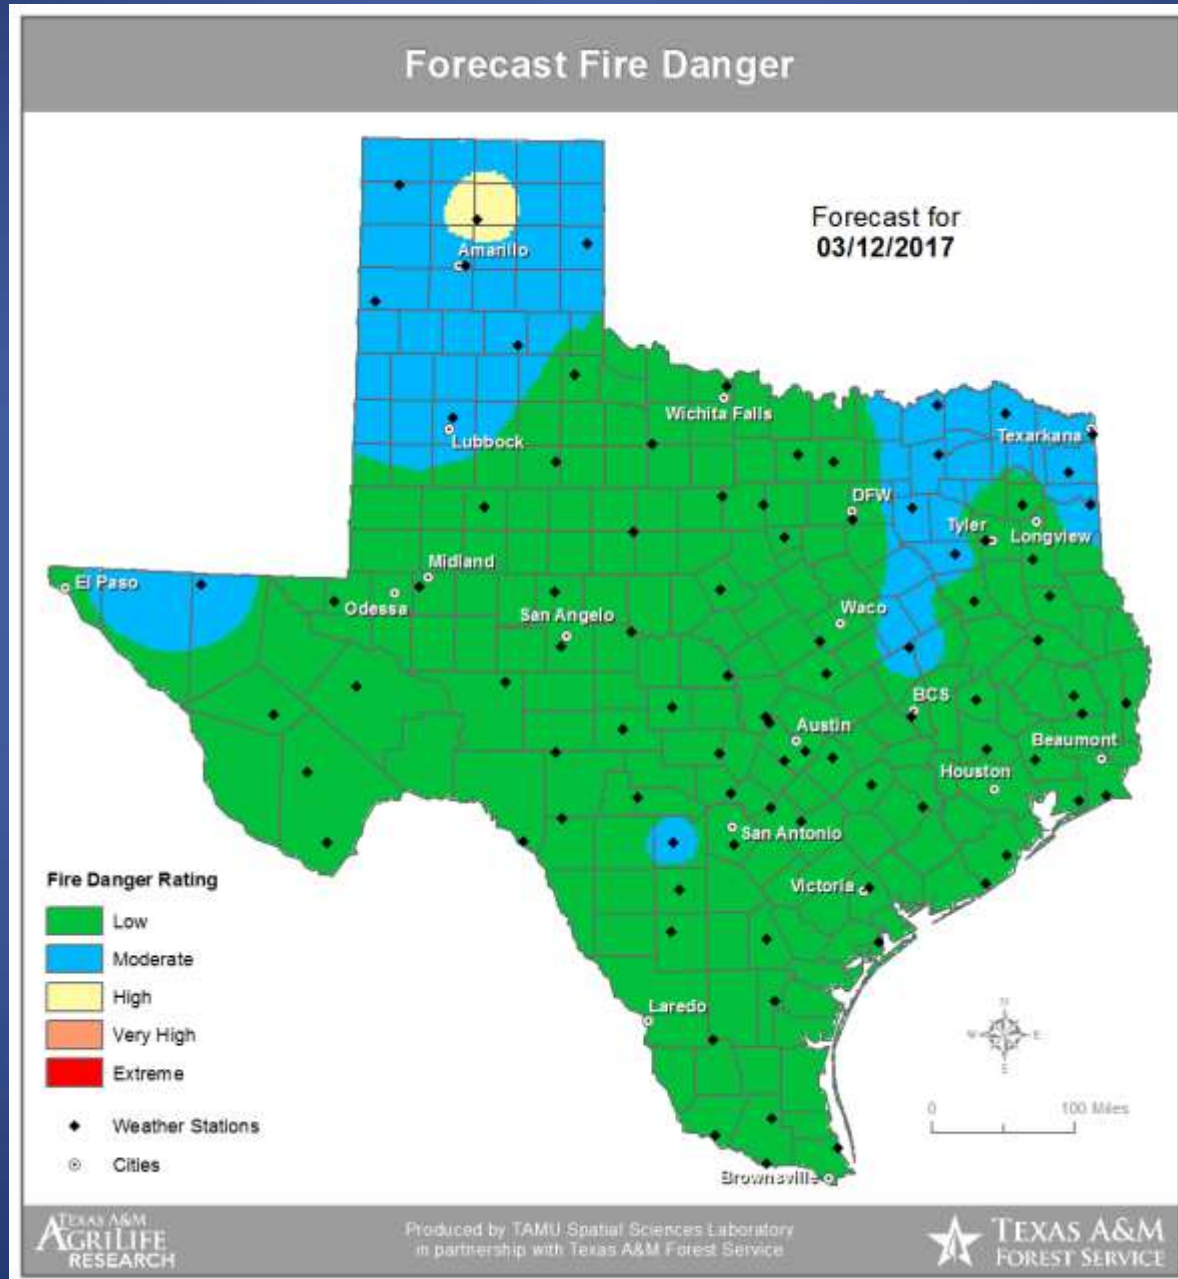

Fire Danger Forecast