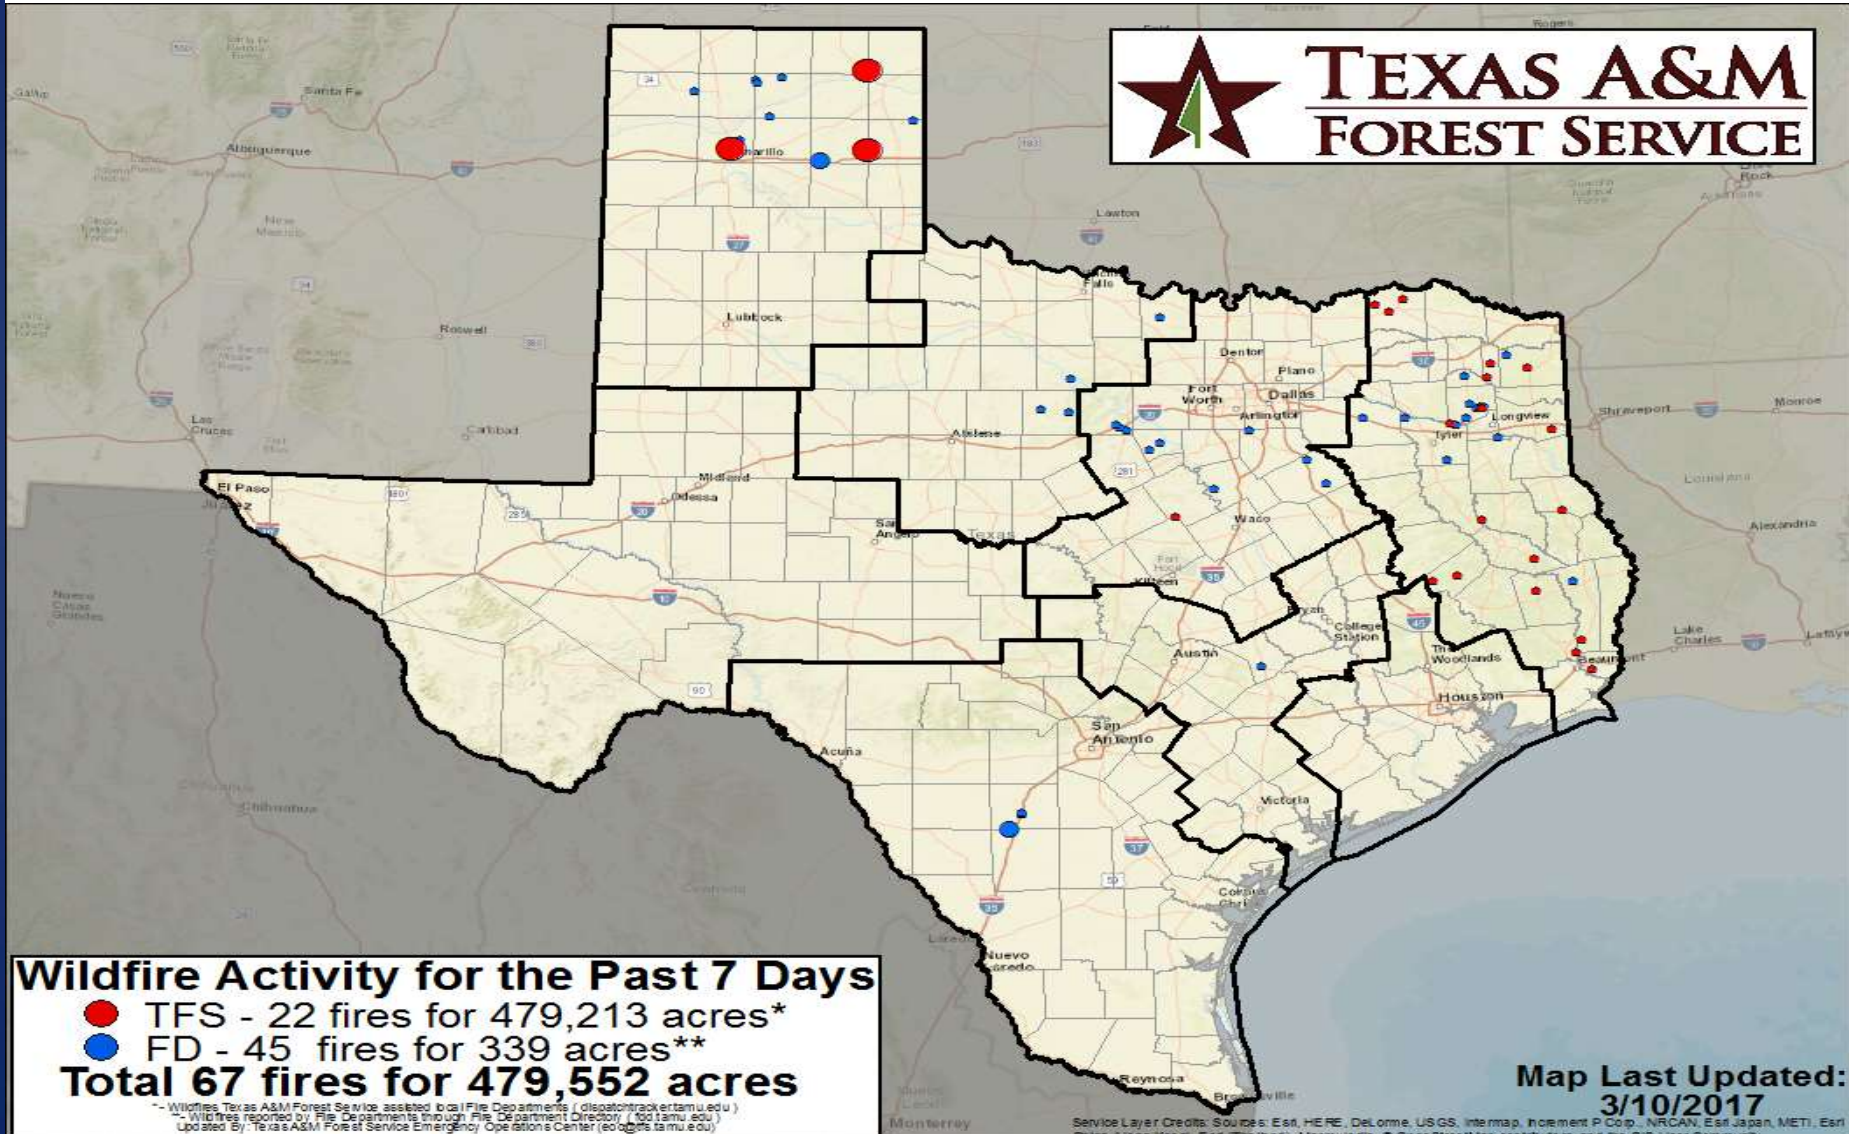

Fire Activity (*Last 24 Hours)

Reports 334 (no change) fires and 292,646 (no change) acres destroyed this year. There are 74 (no change) counties with burn bans. The Keetch-Byram Drought Index list 2 (no change) counties with an average over 400.