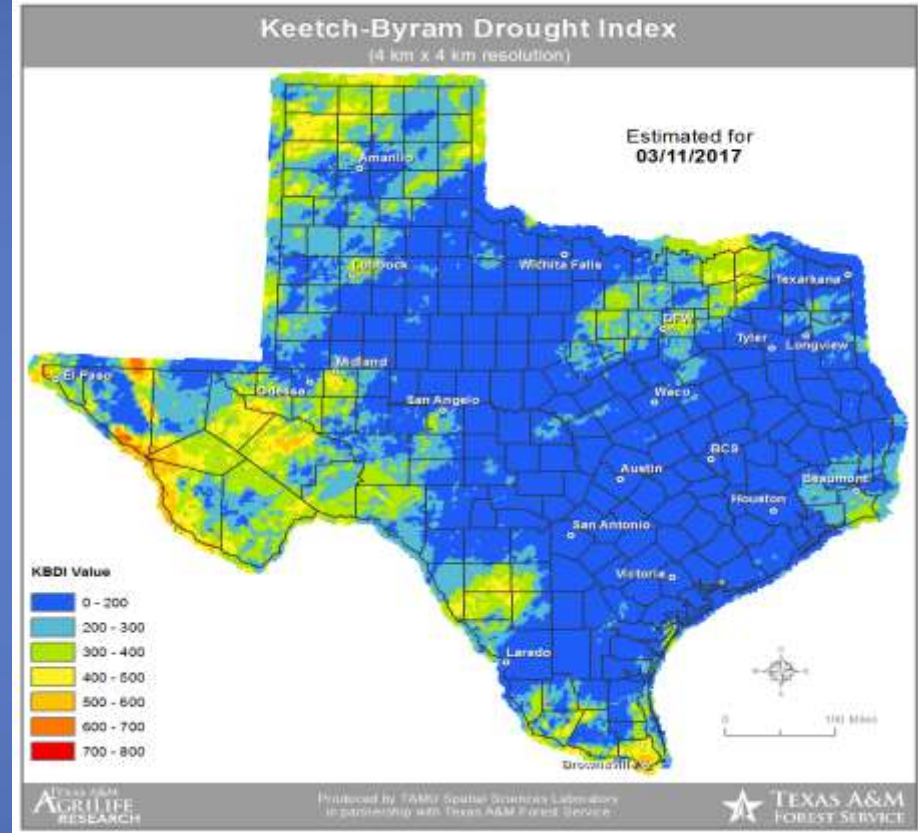

Burn Bans and KBDI INDEX