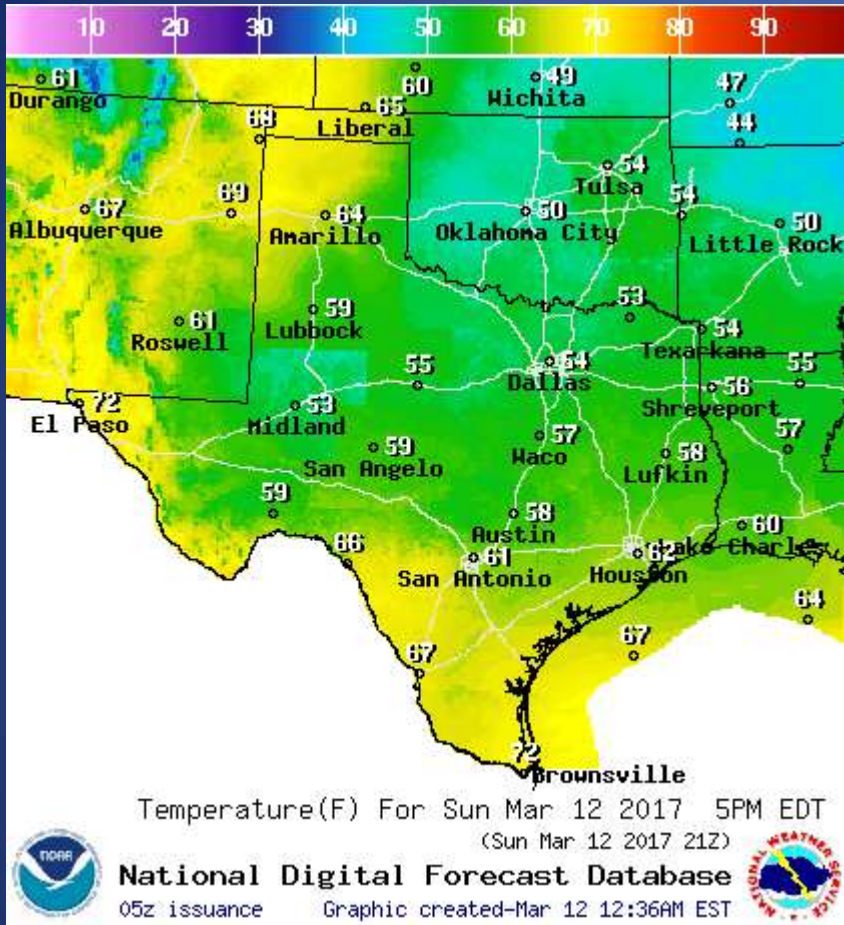

Weather Forecast

Highs