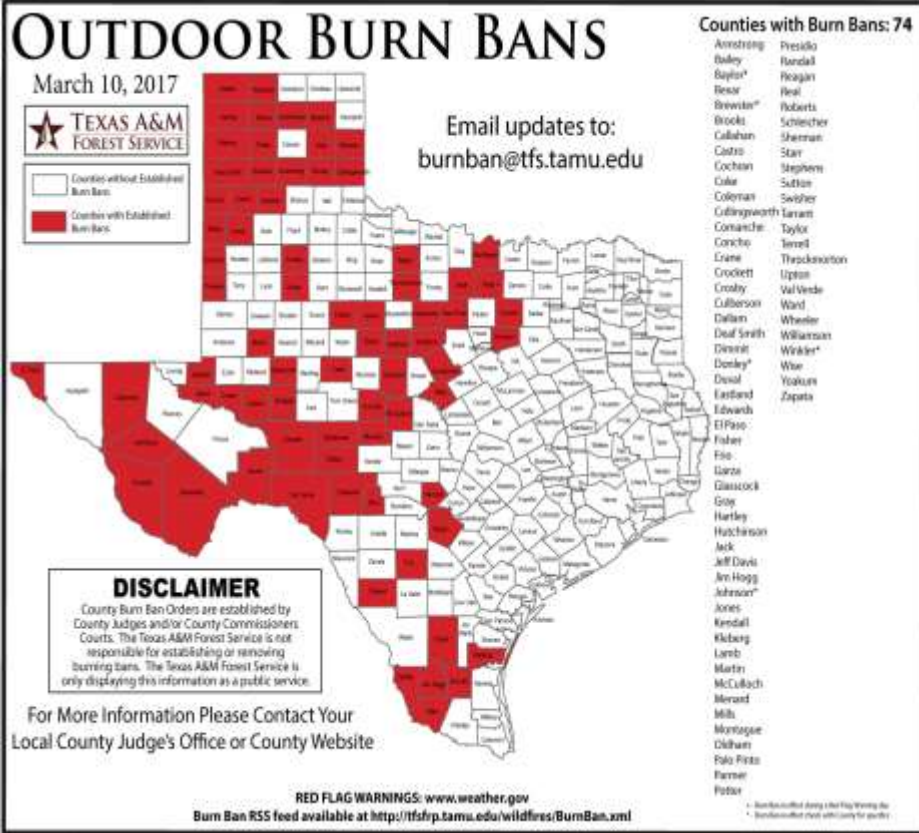

Burn Bans and KBDI INDEX