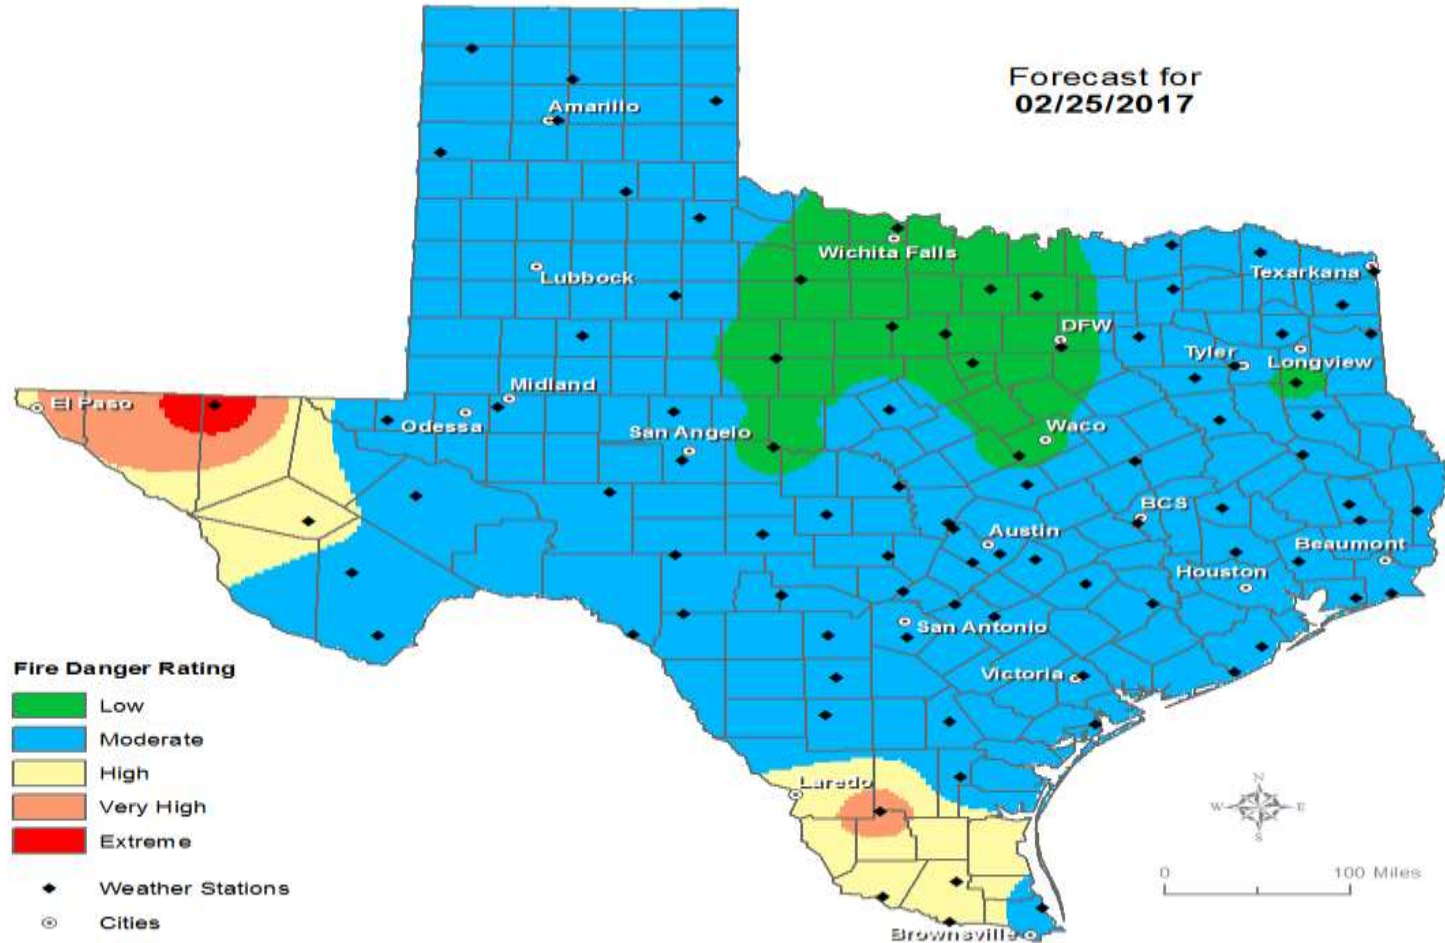

Fire Danger Forecast

Forecast Fire Danger

Forecast for
02/25/2017

Fire Danger Rating

- Low
- Moderate
- High
- Very High
- Extreme
- Weather Stations
- Cities