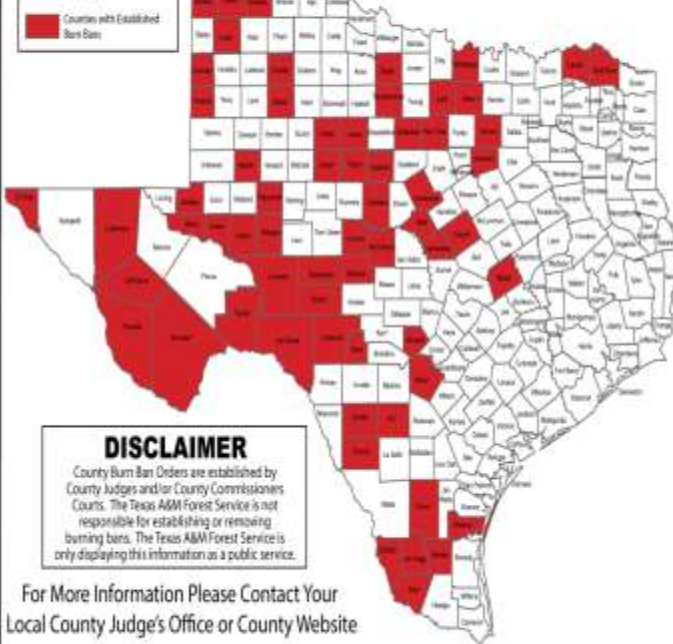

Burn Bans and KBDI INDEX

OUTDOOR BURN BANS

February 24, 2017

Email updates to:
burnban@tfs.tamu.edu

Counties with Burn Bans: 75

Armstrong	Potter
Baylor*	Previdio
Bosar	Randall
Brewster*	Reagan
Brooks	Real
Callahan	Red River
Castro	Schlierer
Cochran	Sherman
Coleman	Star
Concho	Stephens
Concho	Sutton
Coryell	Swisher
Crane	Tarrant
Crockett	Taylor
Crosby	Terrell
Cullbertson	Throckmorton
Dallam	Upton
Deaf Smith	Val Verde
Dimmit	Ward
Donley*	Wheeler
Duval	Williamson
Eastland	Winkler*
Edwards	Wise
El Paso	Yukon
Fisher	Zapala
Frio	Zavala
Garza	
Glasscock	
Hartley	
Hutchinson	
Jack	
Jeff Davis	
Jim Hogg	
Johnson*	
Jones	
Keelall	
Kleberg	
Lamar	
Lamb	
Lampasas	
Martin	
McLulloch	
Menard	
Milam	
Mills	
Montague	
Nolan	
Oklahoma	
Palo Pinto	
Parker	

DISCLAIMER
County Burn Ban Orders are established by County Judges and/or County Commissioners Courts. The Texas A&M Forest Service is not responsible for establishing or removing burning bans. The Texas A&M Forest Service is only displaying this information as a public service.

For More Information Please Contact Your Local County Judge's Office or County Website

RED FLAG WARNINGS: www.weather.gov
Burn Ban RSS feed available at <http://tfsrft.tamu.edu/wildfires/BurnBan.xml>