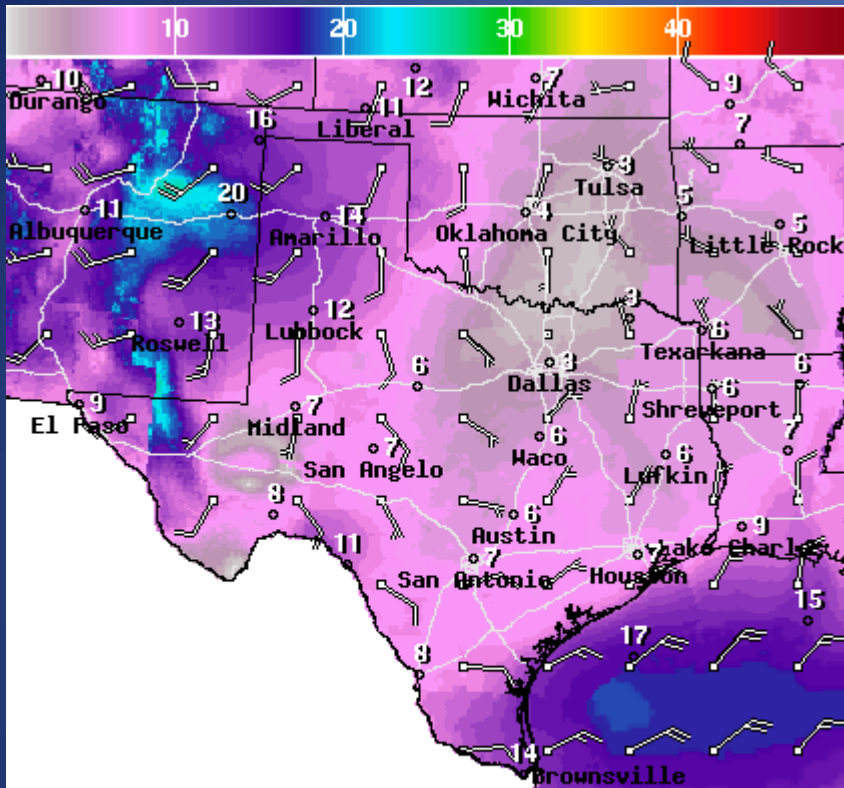

Weather Forecast

Wind Spd(Kts) & Wind Dir For Sat Feb 25 2017 4PM EST
(Sat Feb 25 2017 21Z)

National Digital Forecast Database

06z issuance Graphic created-Feb 25 1:37AM EST