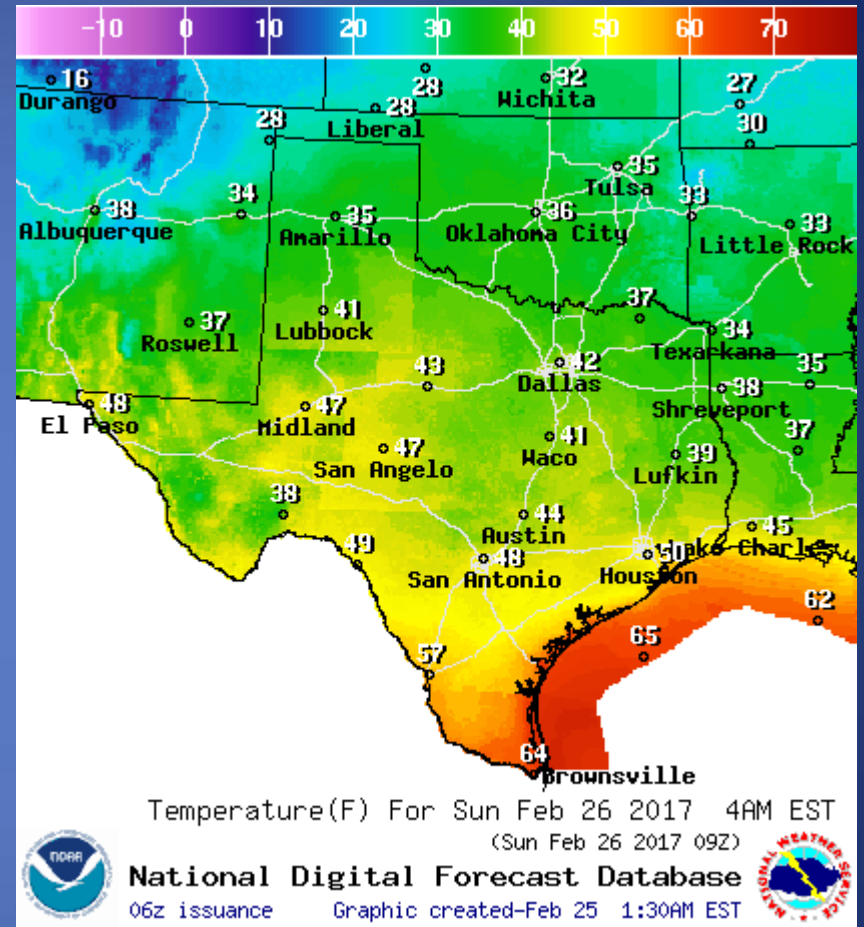

Weather Forecast

Highs

Lows