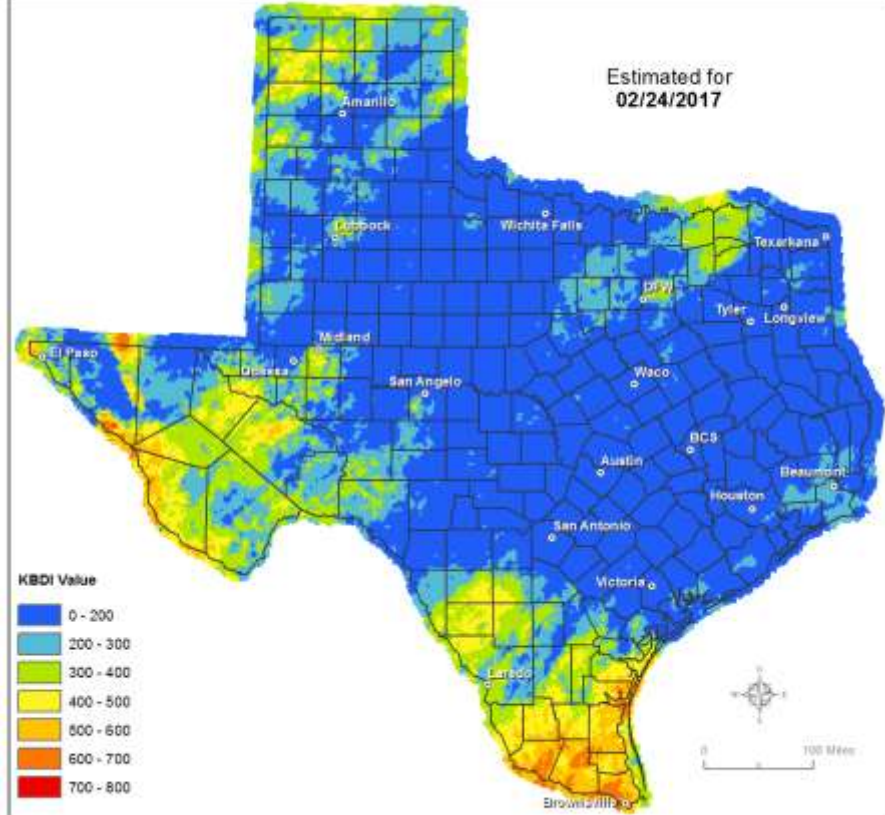

Keetch-Byram Drought Index

(4 km x 4 km resolution)

Estimated for
02/24/2017

KBDI Value

- 0 - 200
- 200 - 300
- 300 - 400
- 400 - 500
- 500 - 600
- 600 - 700
- 700 - 800

Produced by TAMU Spatial Sciences Laboratory in partnership with Texas A&M Forest Service