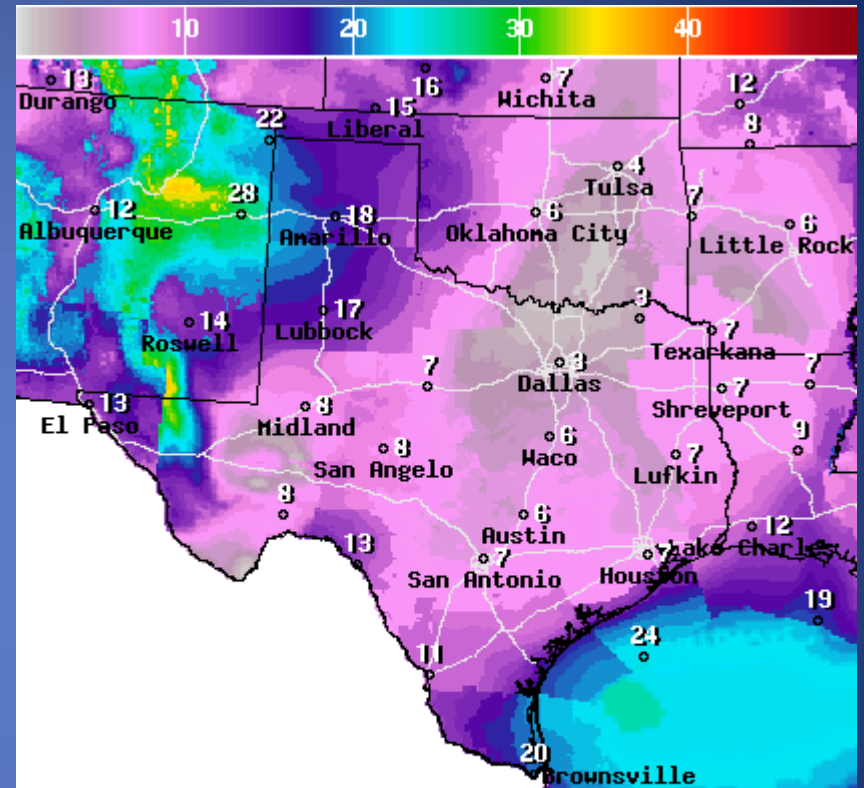

Wind Gust(Kts) Sat Feb 25 2017 4PM EST
(Sat Feb 25 2017 21Z)

National Digital Forecast Database

06z issuance Graphic created-Feb 25 1:41AM EST

Wind Speeds

Gusts