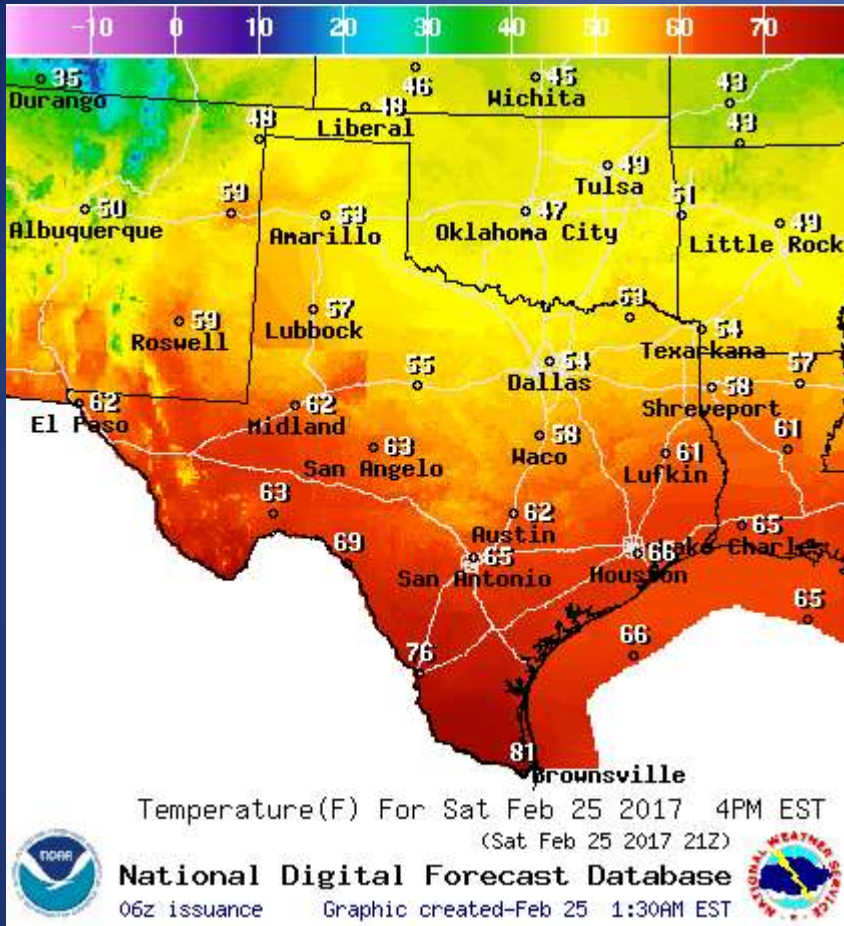

Weather Forecast

Highs