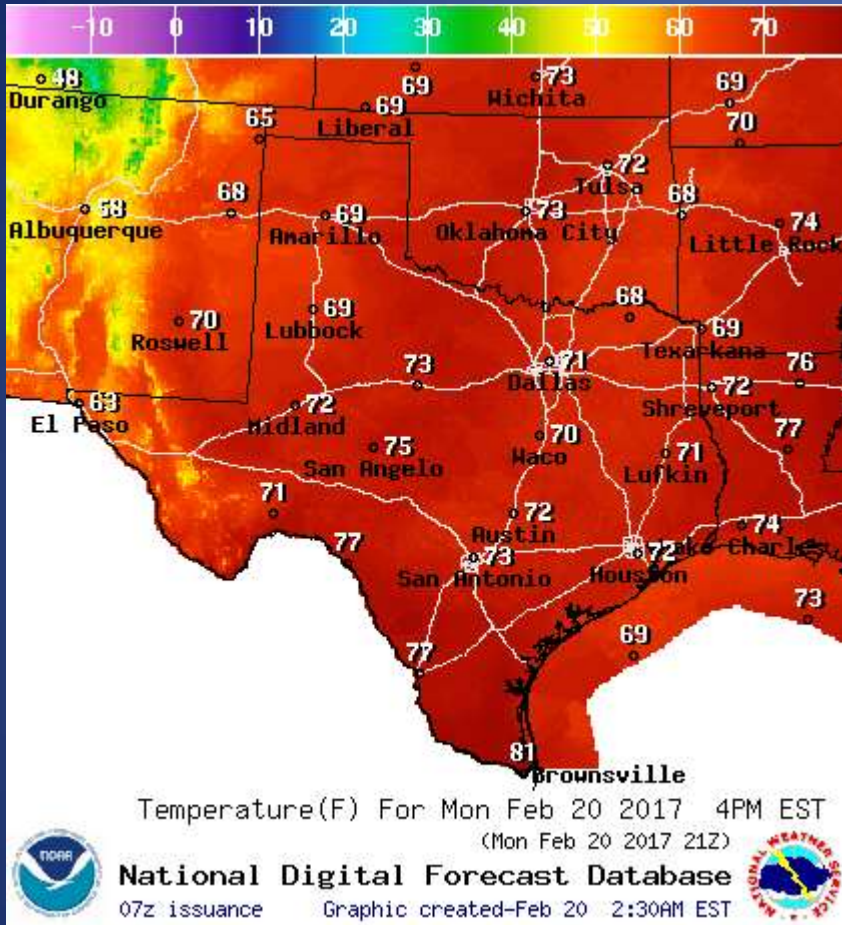

Weather Forecast

Highs