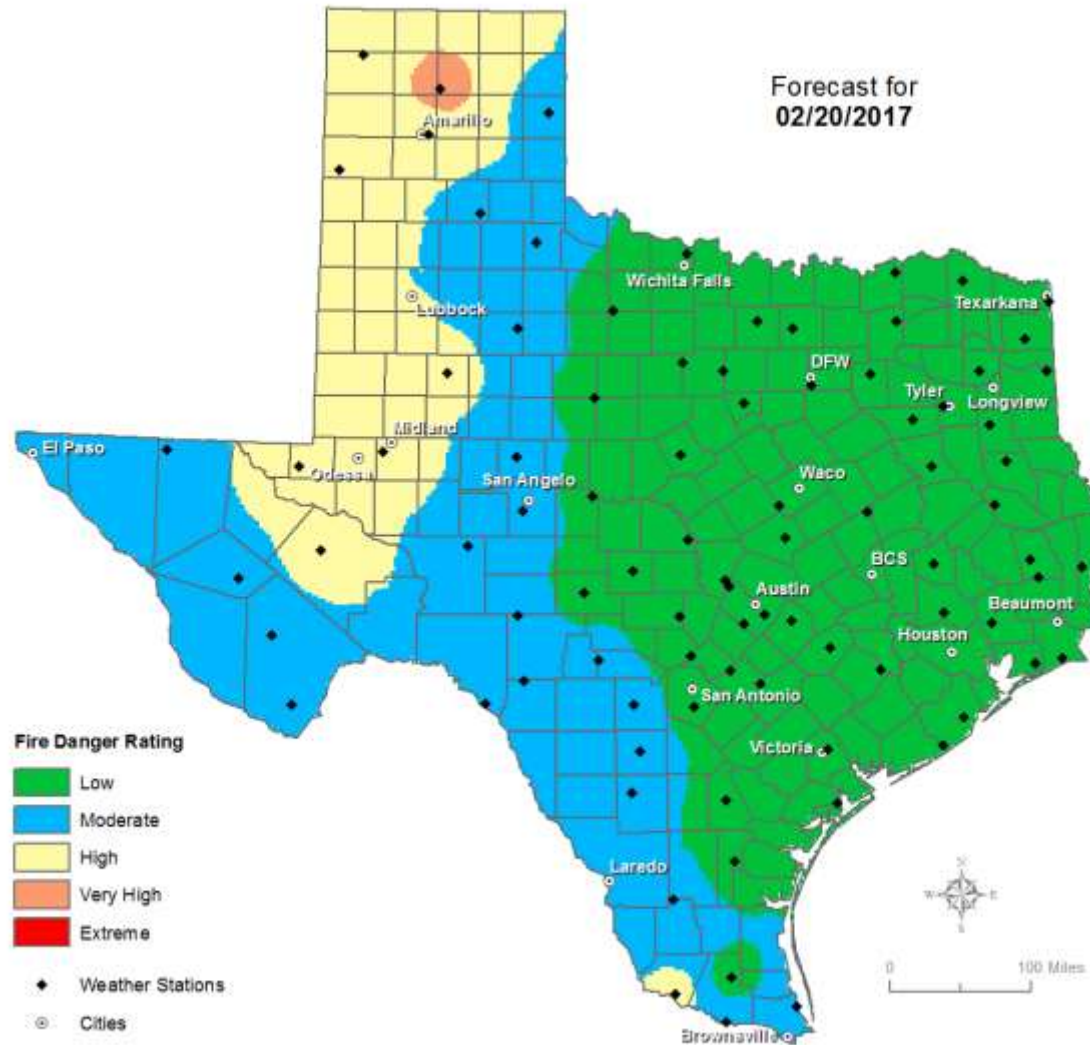

Fire Danger Forecast

Forecast Fire Danger