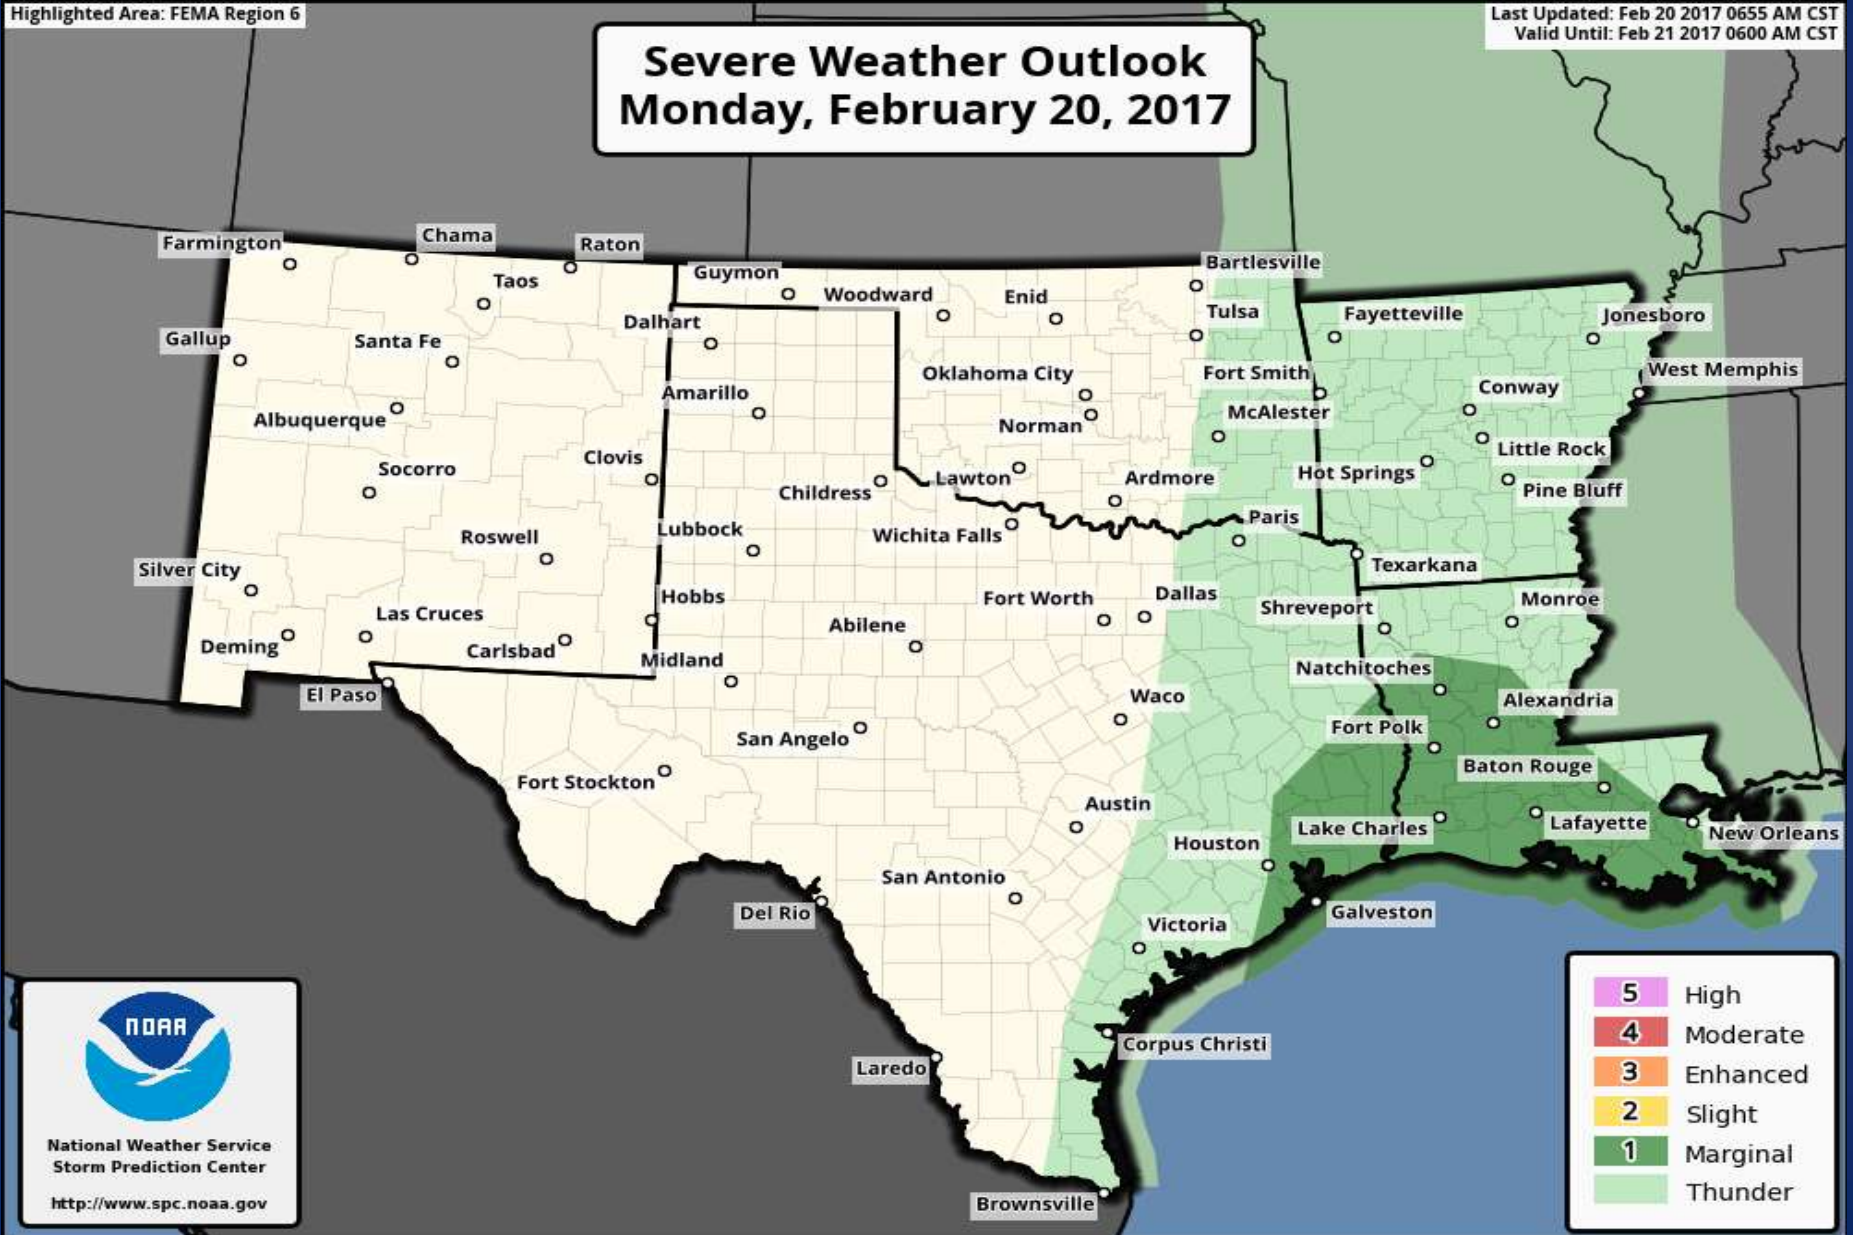

Hazardous Weather

Highlighted Area: FEMA Region 6

Last Updated: Feb 20 2017 0655 AM CST
Valid Until: Feb 21 2017 0600 AM CST

Severe Weather Outlook Monday, February 20, 2017

National Weather Service
Storm Prediction Center

<http://www.spc.noaa.gov>