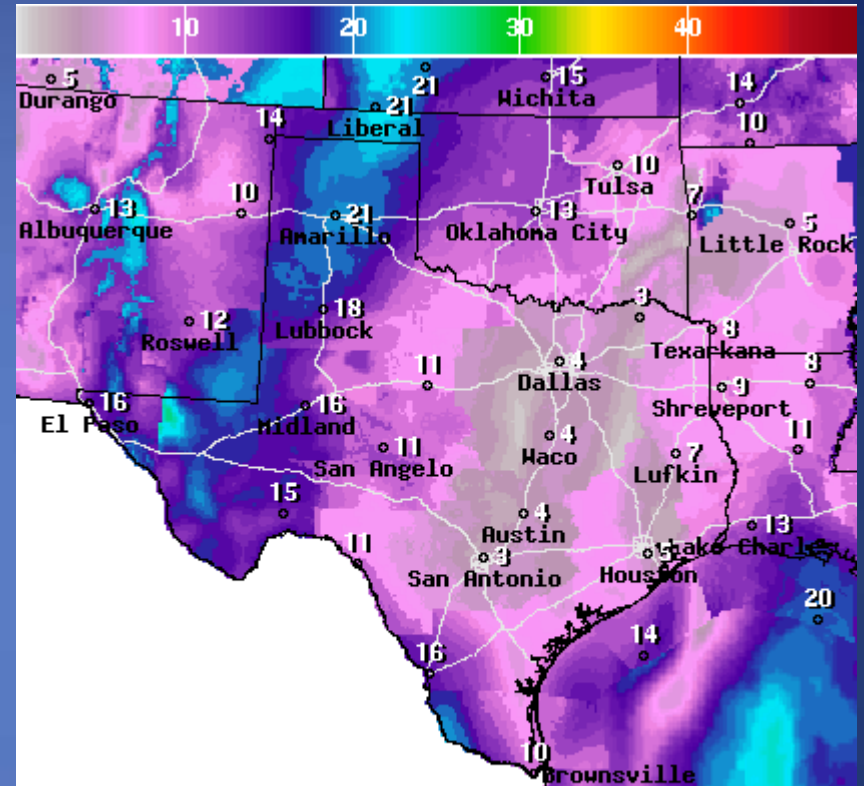

Wind Gust(Kts) Mon Feb 20 2017 4PM EST
(Mon Feb 20 2017 21Z)

National Digital Forecast Database

07z issuance Graphic created-Feb 20 2:28AM EST

Gusts