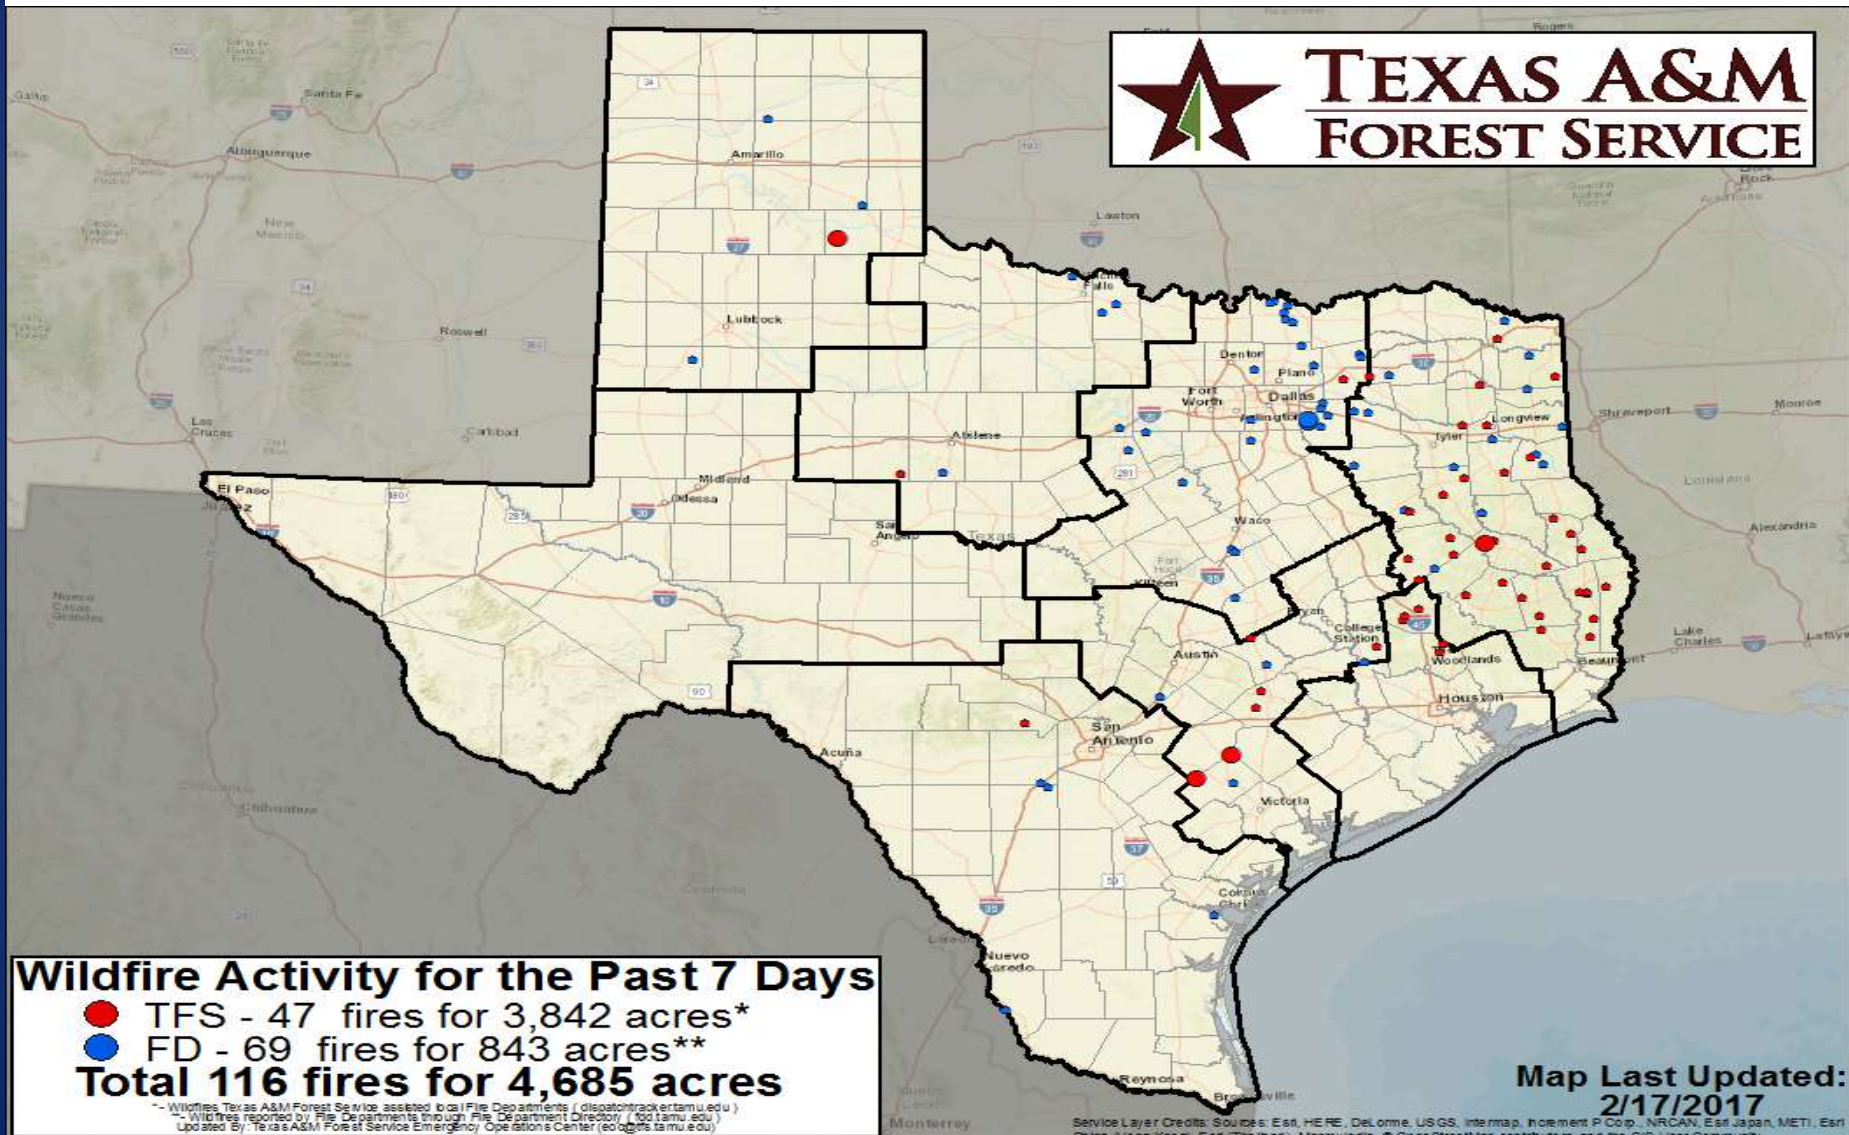

Fire Activity (*Last 24 Hours)

Reports 252 (no change) fires and 12,587 (no change) acres destroyed this year. There are 76 (no change) counties with burn bans. The Keetch-Byram Drought Index list 14 (no change) counties with an average over 400.