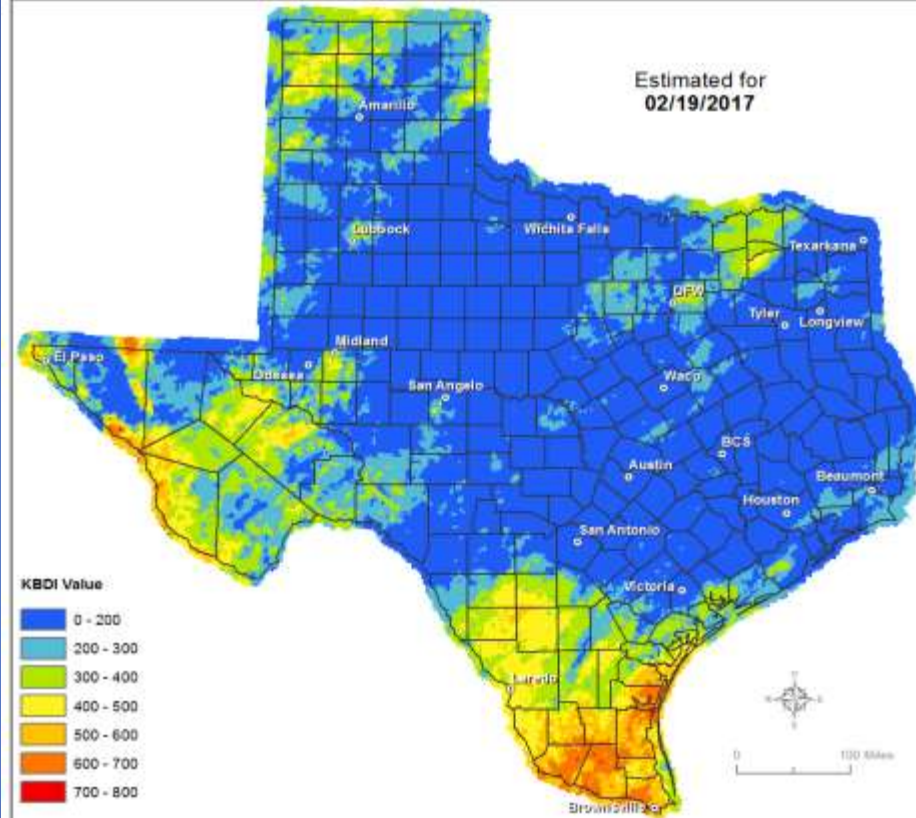

Burn Bans and KBDI INDEX

OUTDOOR BURN BANS

February 17, 2017

Email updates to:
burnban@tfs.tamu.edu

Counties with Burn Bans: 76

- Armstrong
- Baylor*
- Bexar
- Brewster*
- Brooks
- Brown
- Callahan
- Castro
- Cochran
- Coleman
- Comanche
- Concho
- Cone
- Crockett
- Crosby
- Callisbaron
- Dallam
- Dallas
- DeWitt
- Dimmit
- Donley*
- Duval
- Eastland
- Edwards
- El Paso
- Fritz
- Garza
- Gleeson
- Hartley
- Jack
- Jeff Davis
- Jim Hogg
- Johnson*
- Jones
- Kendall
- Kinney
- Nielsen
- Lamar
- Lamb
- Lampasas
- Martini
- McCulloch
- Menard
- Milam
- Mills
- Montague
- Nolan
- Nueces
- Oldham
- Palo Pinto
- Potter
- Presidio
- Randall
- Reagan
- Real
- Red River
- Schleicher
- Sherman
- Star
- Stephens
- Sutton
- Swisher
- Tarrant
- Taylor
- Tennil
- Throckmorton
- Tows
- Upton
- Val Verde
- Ward
- Wheeler
- Williamson
- Winkler*
- Wise
- Yoakum
- Zapata
- Zavala

DISCLAIMER

For More Information Please Contact Your Local County Judge's Office or County Website

RED FLAG WARNINGS: www.weather.gov

Burn Ban RSS feed available at <http://tfsrtp.tamu.edu/wildfires/BurnBan.xml>

Keetch-Byram Drought Index

(4 km x 4 km resolution)

Estimated for
02/19/2017

1. **KBDI Value**
2. 0 - 200
   - 200 - 300
   - 300 - 400
   - 400 - 500
   - 500 - 600
   - 600 - 700
   - 700 - 800

TEXAS A&M
AGRI LIFE
RESEARCH

Produced by TAMU Spatial Sciences Laboratory
in partnership with Texas A&M Forest Service

TEXAS A&M
FOREST SERVICE