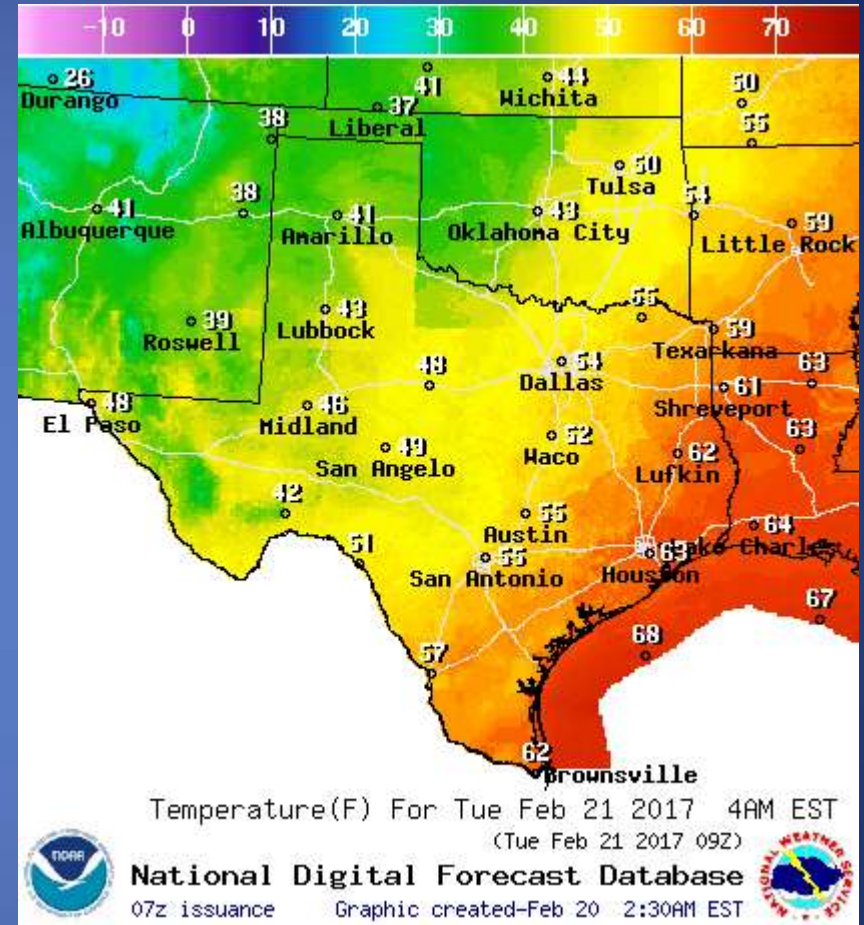

Weather Forecast

Highs

Lows