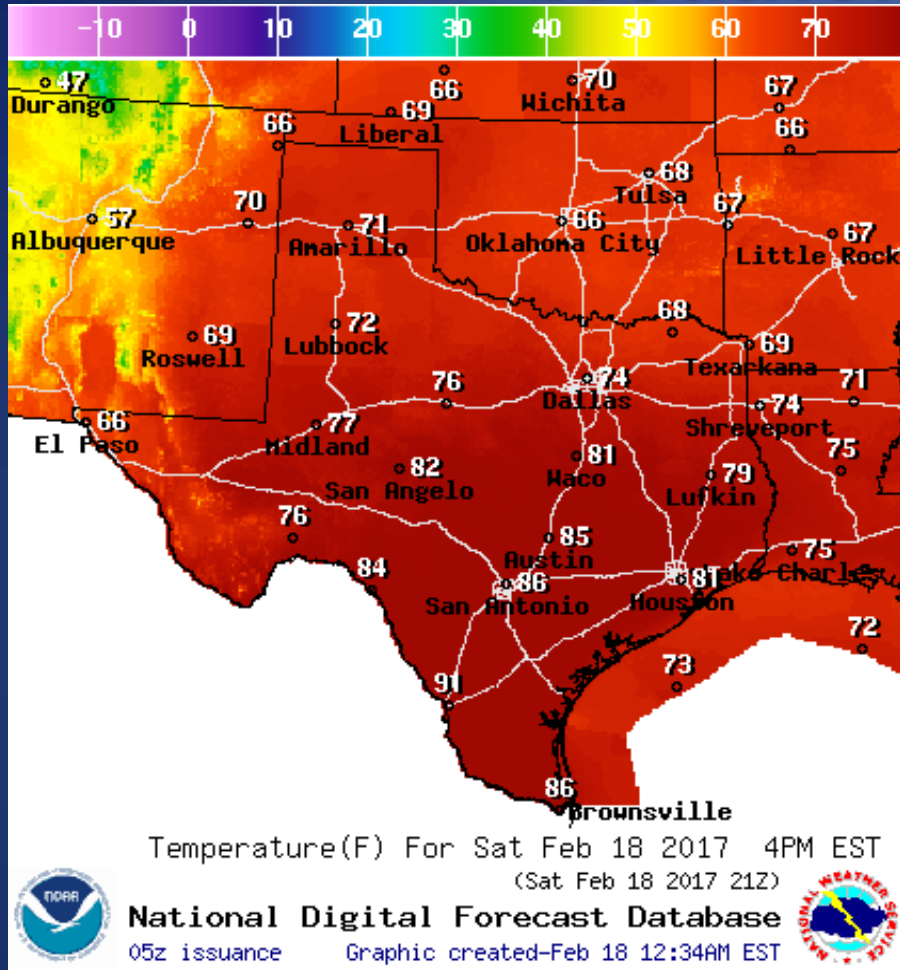

Weather Forecast

Highs