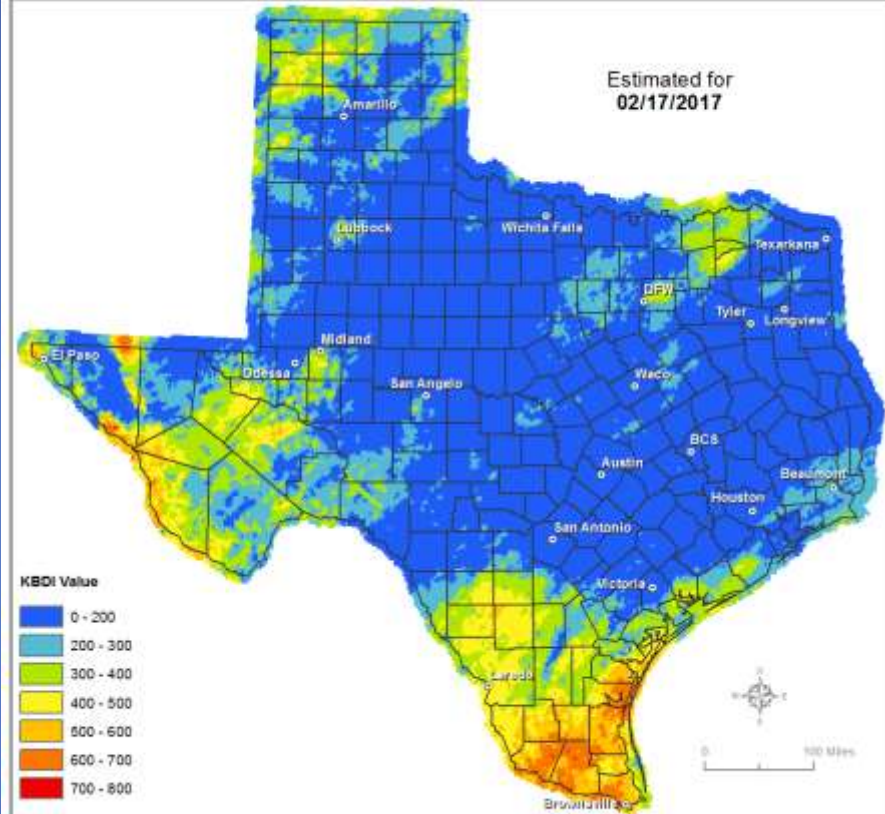

Keetch-Byram Drought Index

(4 km x 4 km resolution)

Estimated for
02/17/2017

KBDI Value

- 0 - 200
- 200 - 300
- 300 - 400
- 400 - 500
- 500 - 600
- 600 - 700
- 700 - 800

TEXAS A&M
AGRI LIFE
RESEARCH

TEXAS A&M
FOREST SERVICE