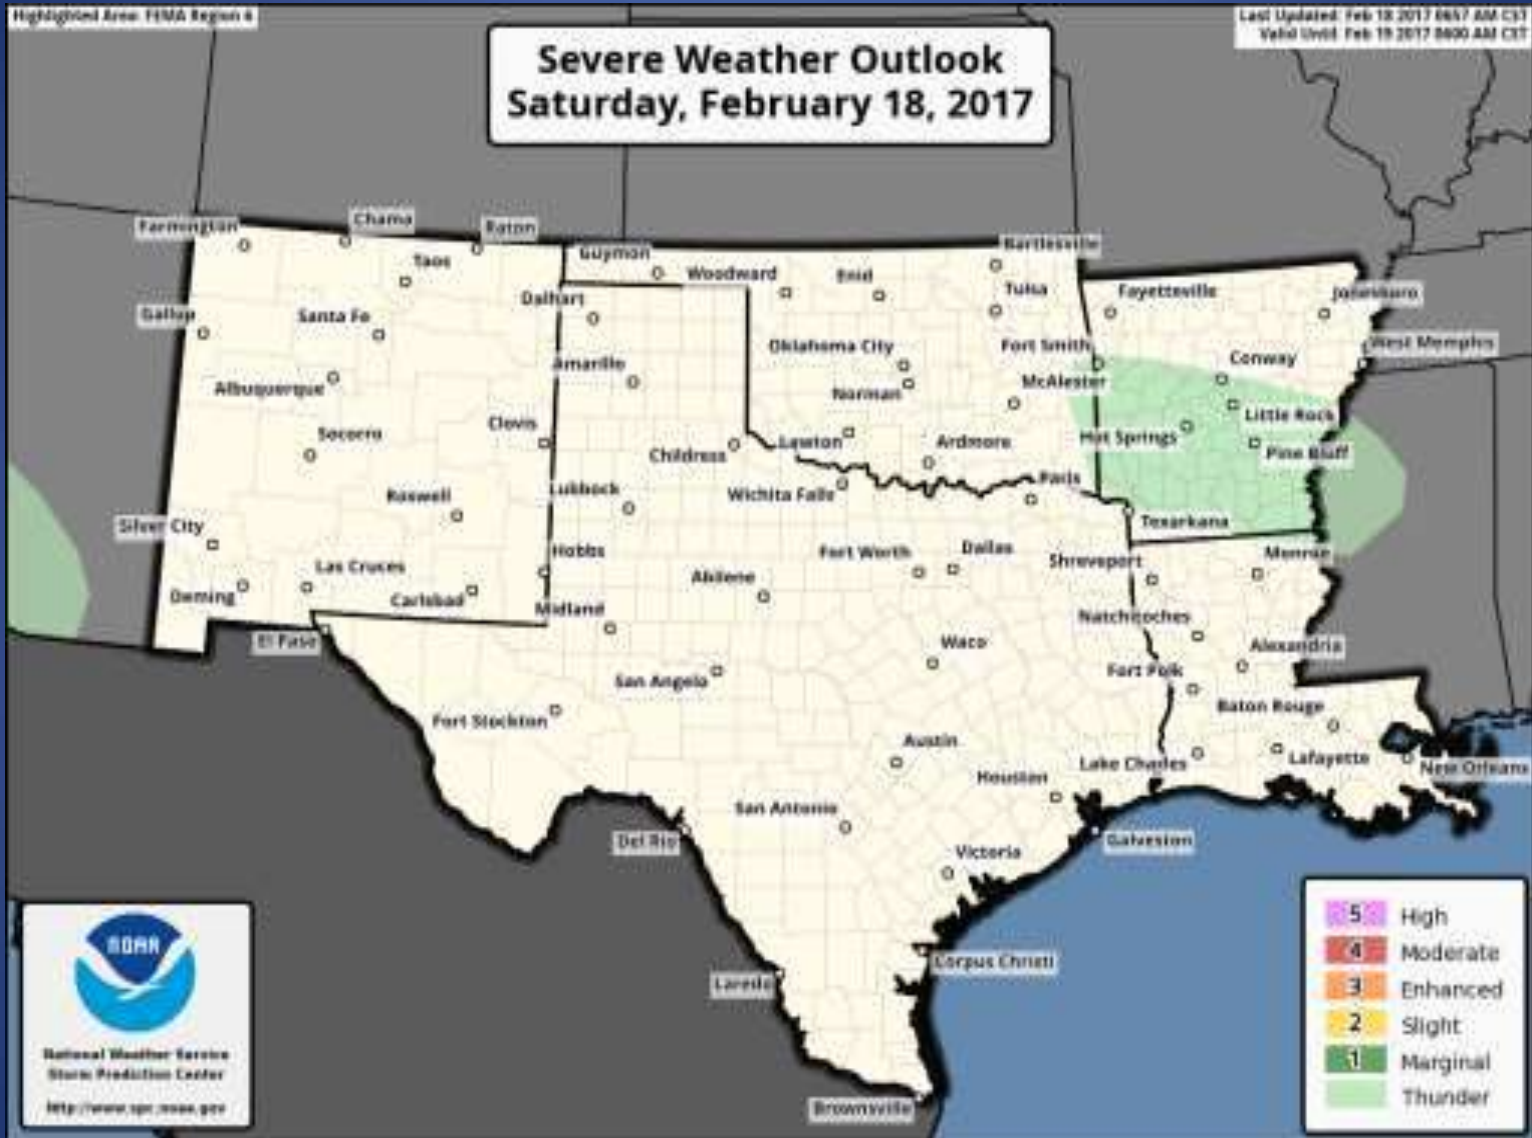

# Weather Warning/Advisories Issued

<b>DATE</b>	<b>WARNING TYPE</b>	<b>LOCATION</b>
02/17/17	High Wind Warning Continues	Guadalupe and Davis Mountains
02/17/17	Urban and Small Stream Flood Advisory	Galveston, Brazoria, and Matagorda Counties
02/18/17	Dense Fog Advisory	Austin, Brazos, Burleson, Colorado, Jackson, Matagorda, Washington and Wharton Counties