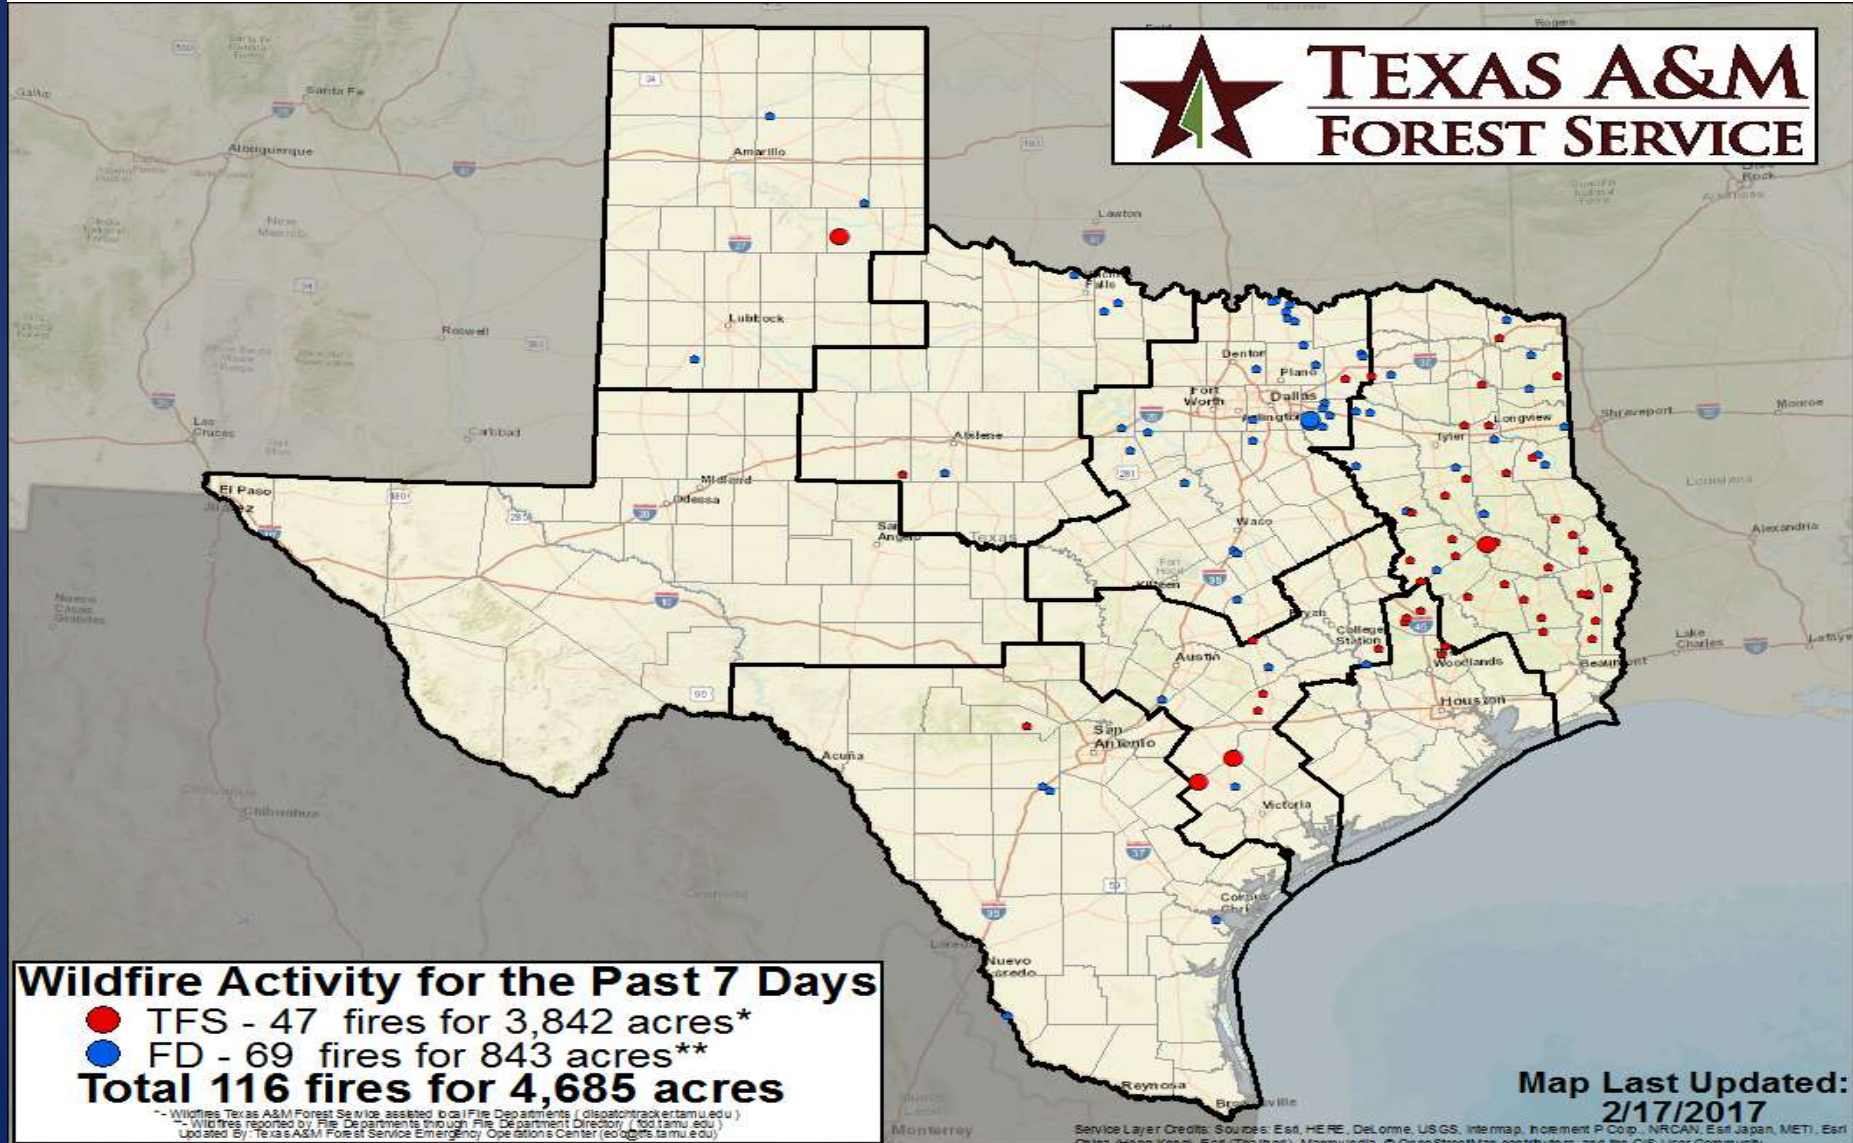

Fire Activity (*Last 24 Hours)

Reports 252 (+3) fires and 12,587 (+49) acres destroyed this year. There are 76 (-1) counties with burn bans. The Keetch-Byram Drought Index list 14 (no change) counties with an average over 400.