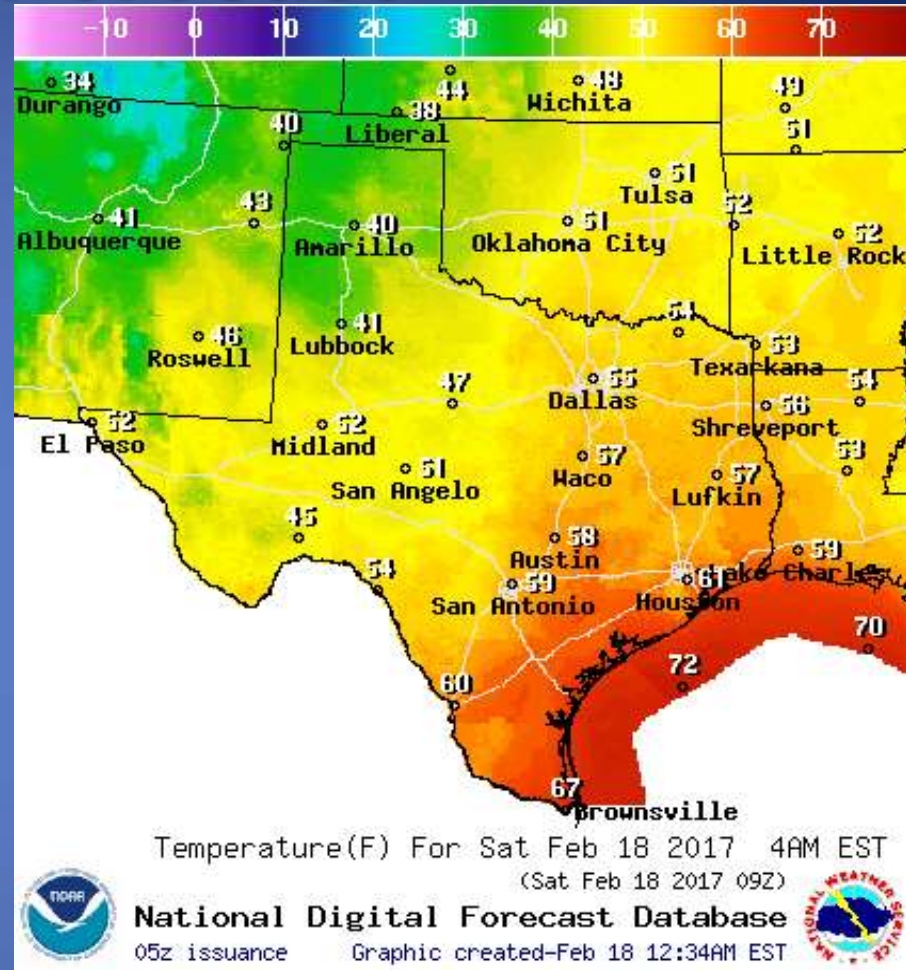

Weather Forecast

Highs

Lows