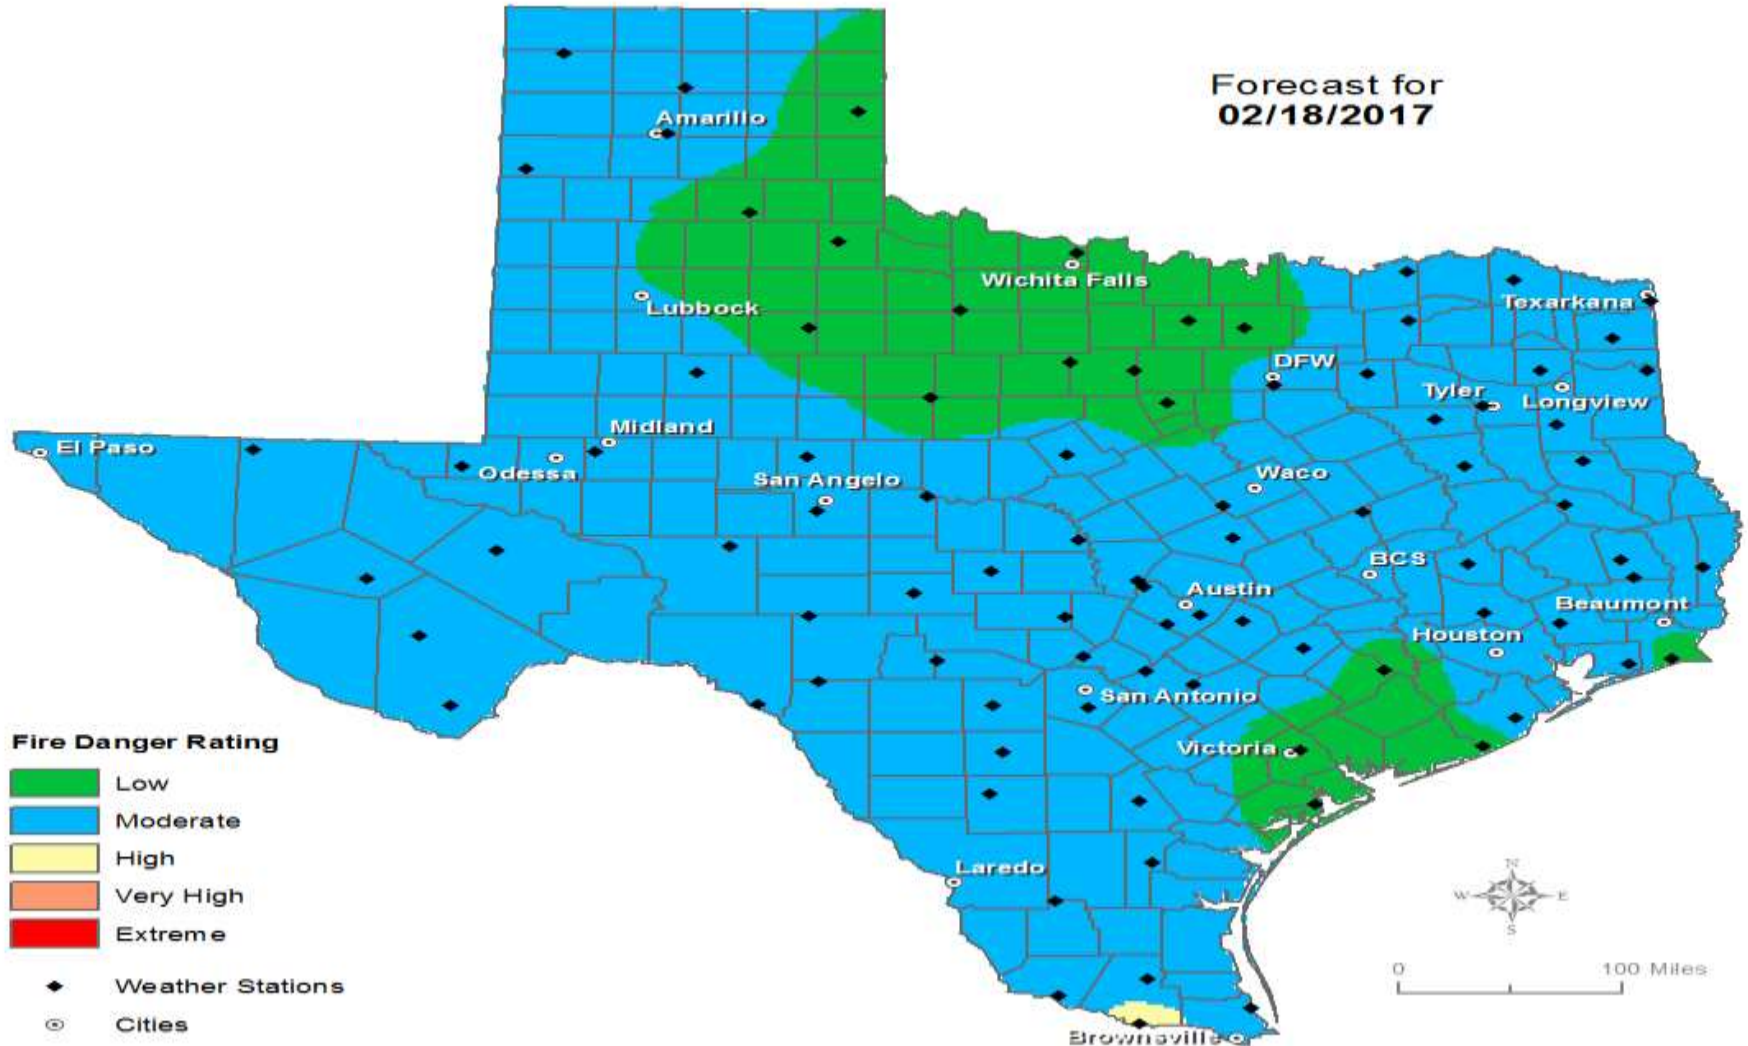

Fire Danger Forecast

Forecast Fire Danger