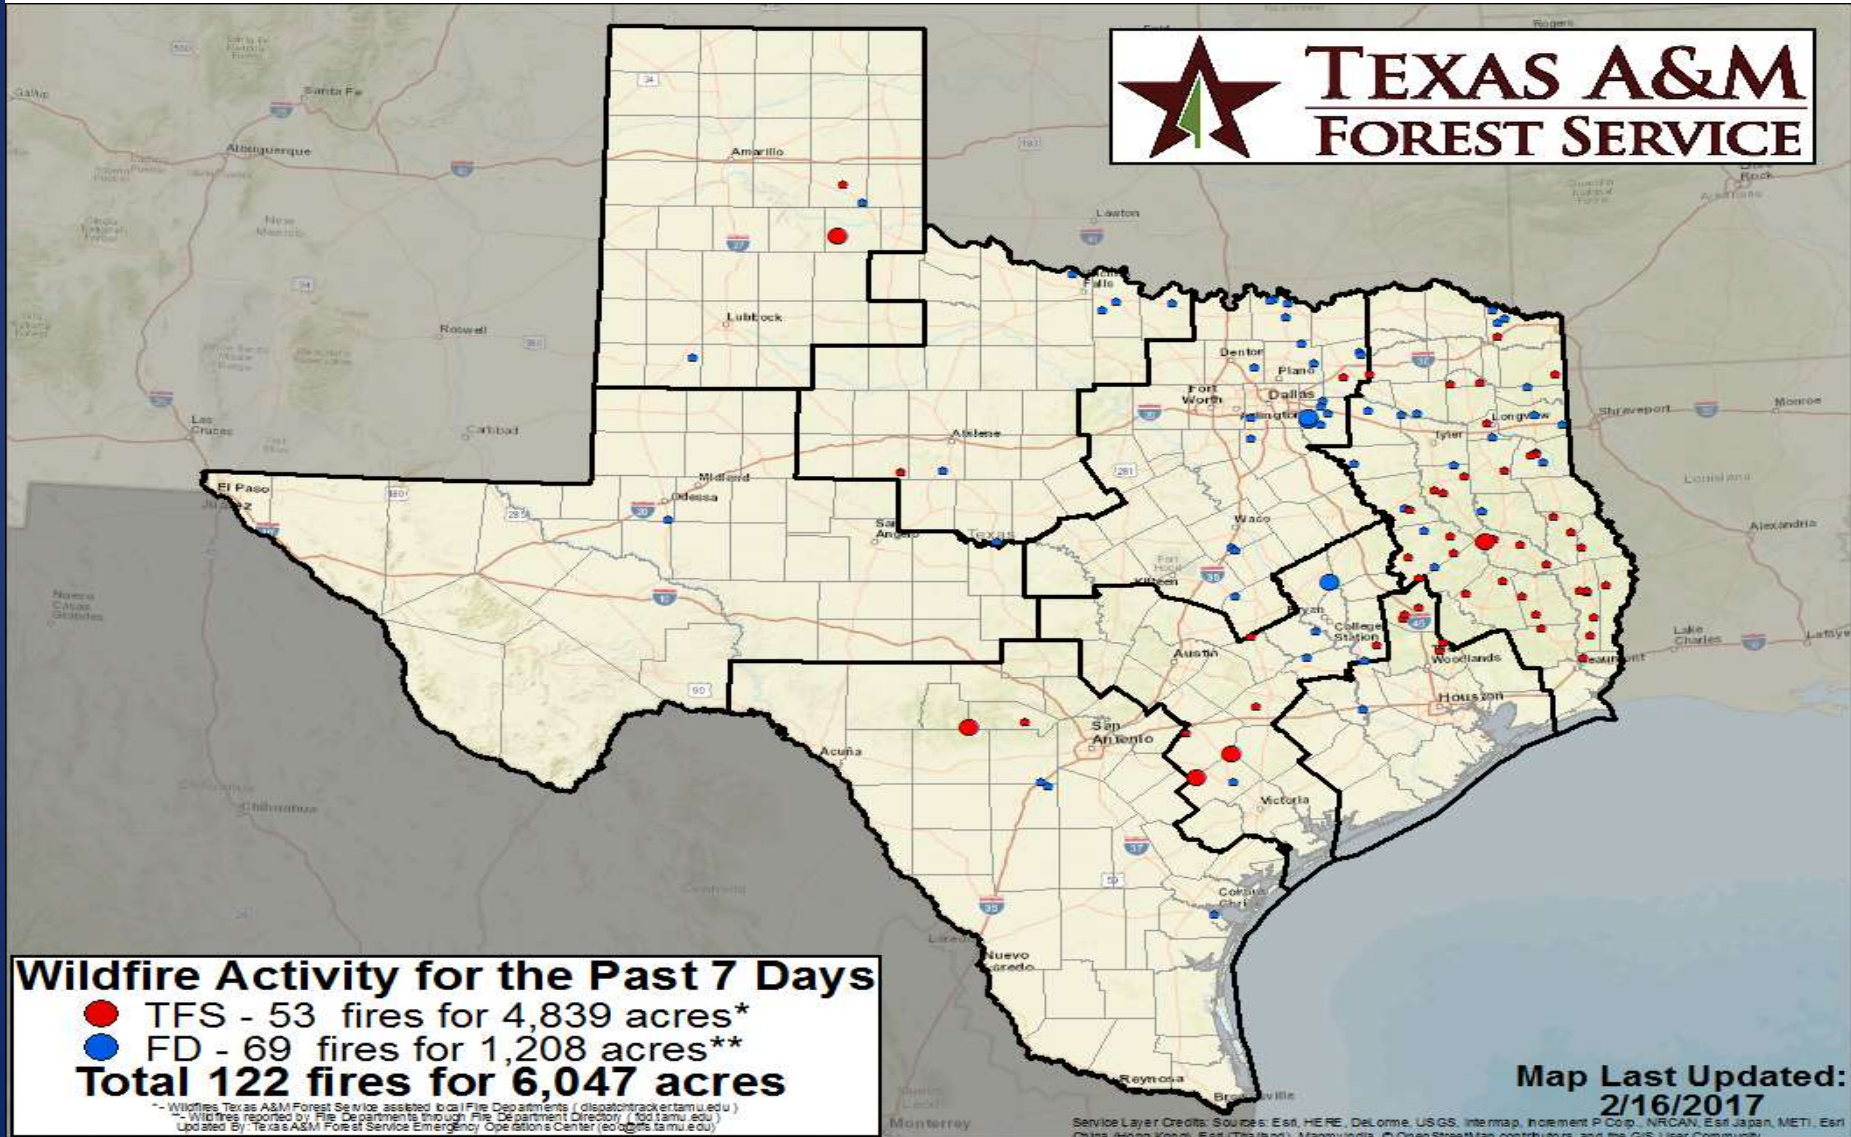

Produced by TAMU Spatial Sciences Laboratory
in partnership with Texas A&M Forest Service

Fire Weather Warnings/Watches/Statements

DATE	WARNING TYPE	LOCATION
02/15/17	Fire Danger Statement	Brooks, Hidalgo, Jim Hogg, Starr and Zapata Counties

Fire Activity (*Last 24 Hours)

Reports 248 (+30) fires and 12,537 (+3,733) acres destroyed this year. There are 76 (-1) counties with burn bans. The Keetch-Byram Drought Index list 15 (no change) counties with an average over 400.