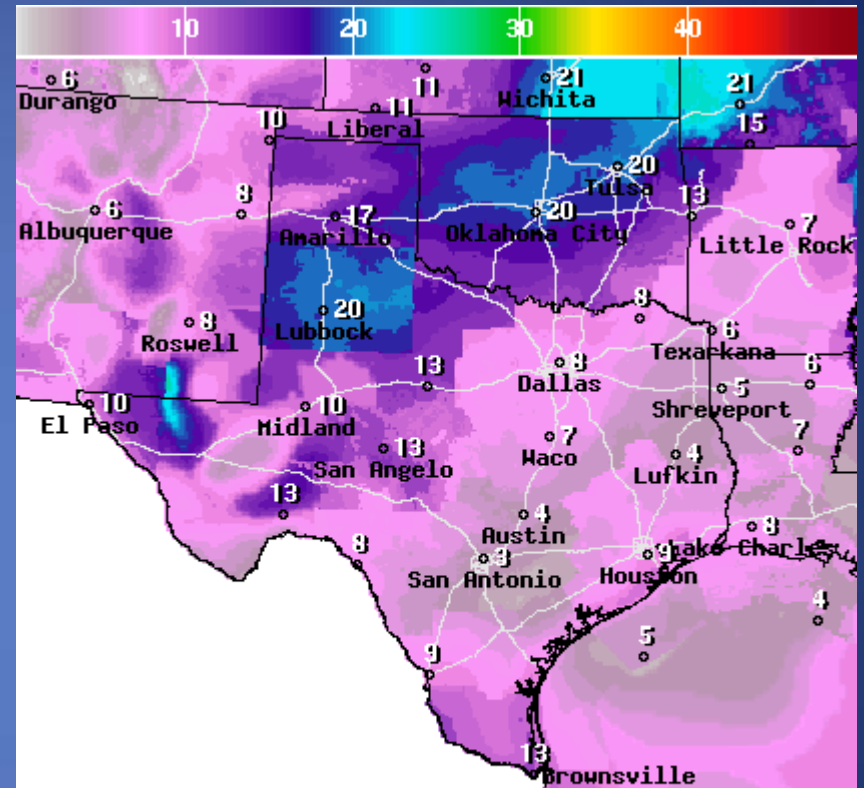

Wind Gust(Kts) Thu Feb 16 2017 4PM EST
(Thu Feb 16 2017 21Z)

National Digital Forecast Database

06z issuance Graphic created-Feb 16 1:42AM EST

Wind Speeds

Gusts