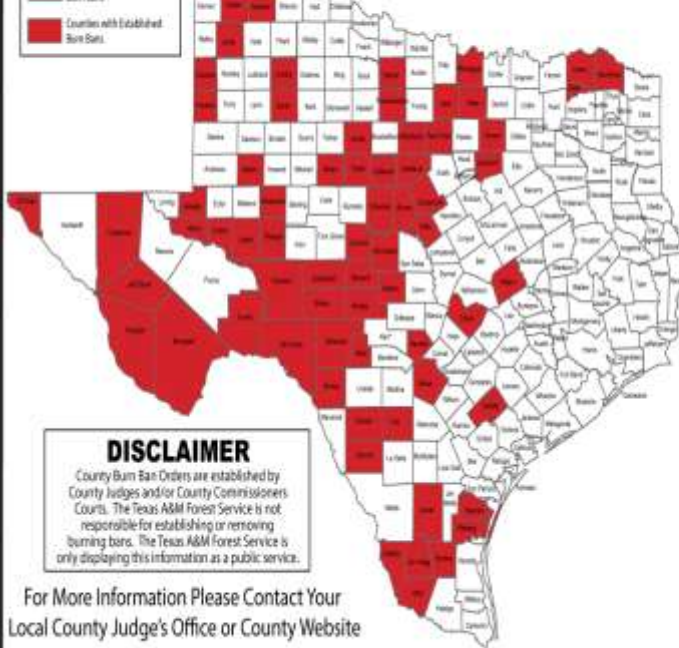

Burn Bans and KBDI INDEX

OUTDOOR BURN BANS

February 16, 2017

Email updates to:
burnban@tfs.tamu.edu

☐ Counties without Established Burn Bans
☒ Counties with Established Burn Bans

DISCLAIMER

For More Information Please Contact Your Local County Judge's Office or County Website

RED FLAG WARNINGS: www.weather.gov

Burn Ban RSS feed available at <http://tfsrp.tamu.edu/wildfires/BurnBan.xml>

Counties with Burn Bans: 77

Armstrong
Bayla*
Bexar
Brewster*
Brooks
Brown
Calhoun
Castro
Cochran
Coleman
Comanche
Concho
Crane
Crockett
Crosby
Culberson
Dallam
Delta
DeWitt
Dimmit
Donley*
Duval
Eastland
Edwards
El Paso
Frio
Garza
Glasscock
Hartley
Jack
Jeff Davis
Jim Hogg
Johnson*
Jones
Kendall
Kinble
Kinney
Koberg
Lamar
Lamb
Martin
Mason
McCalloch
Menard
Mills
Mills
Montague
Nolan
Nueces
Oldham