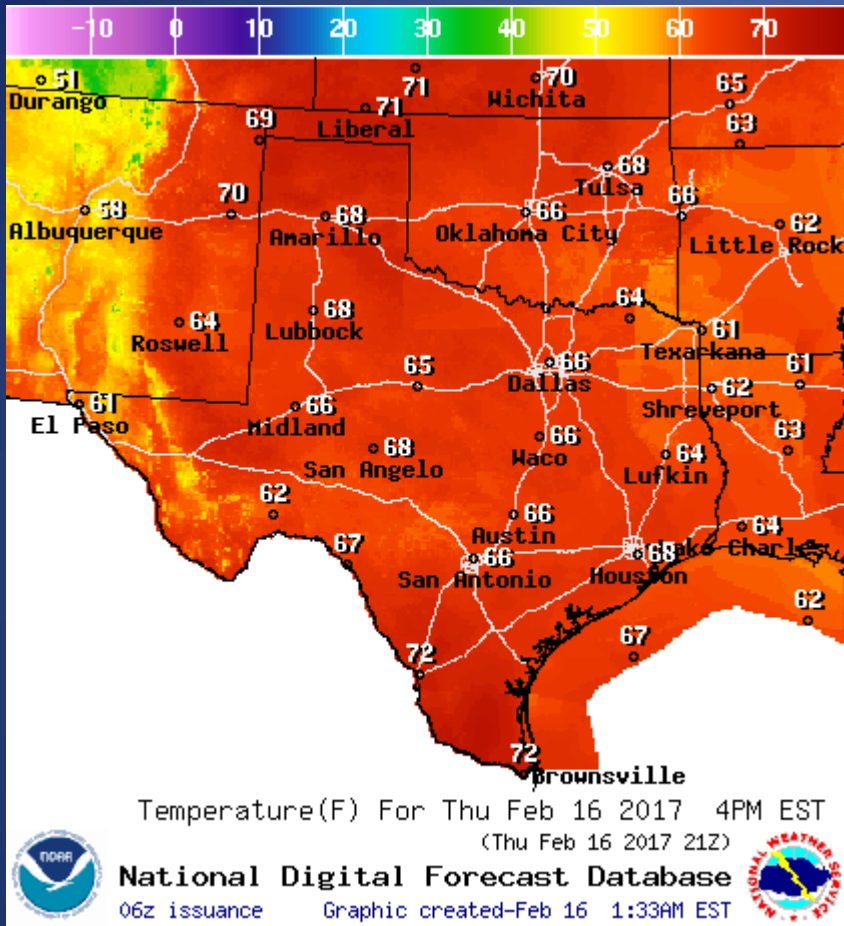

Weather Forecast

Highs