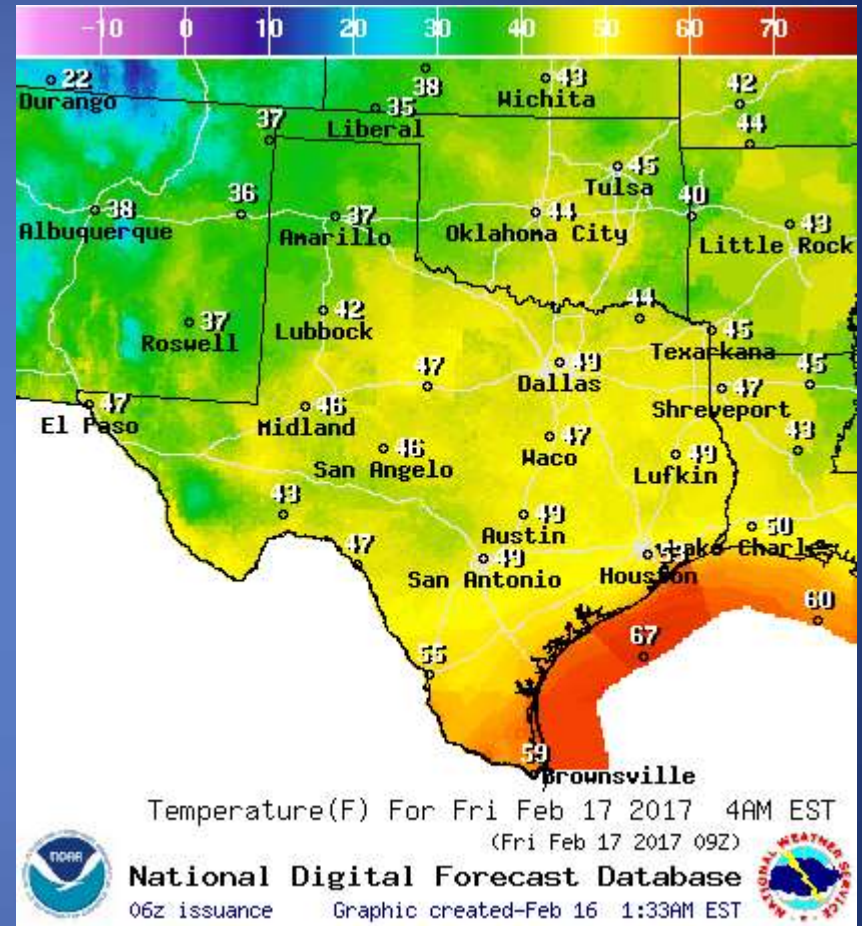

Weather Forecast

Highs

Lows