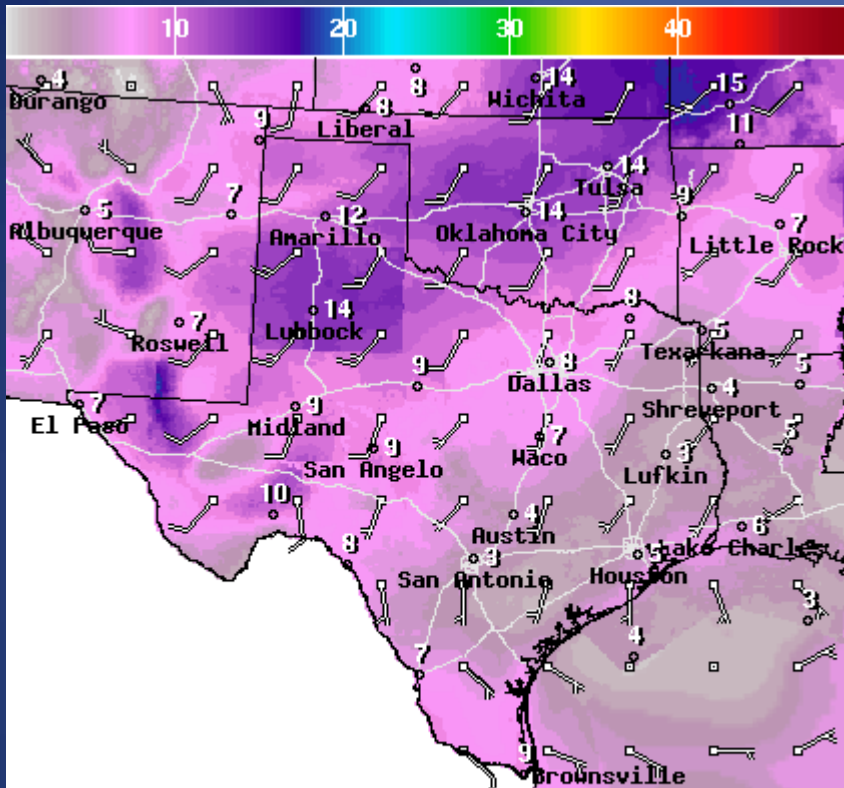

Weather Forecast

Wind Spd(Kts) & Wind Dir For Thu Feb 16 2017 4PM EST
(Thu Feb 16 2017 21Z)

National Digital Forecast Database

06z issuance Graphic created-Feb 16 1:34AM EST