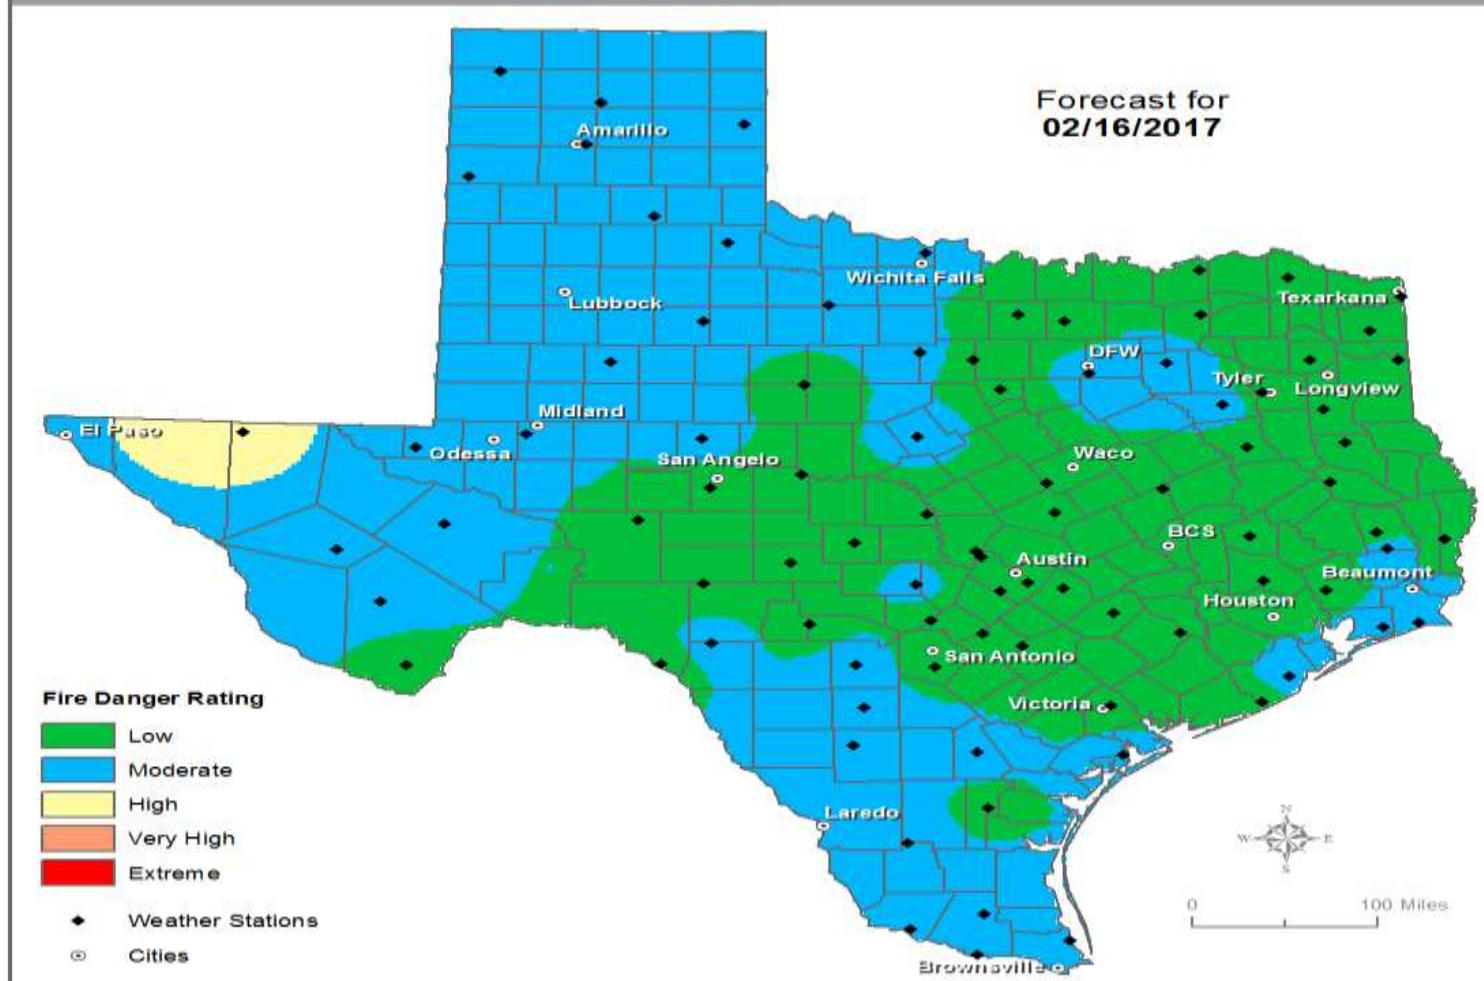

Fire Danger Forecast

Forecast Fire Danger