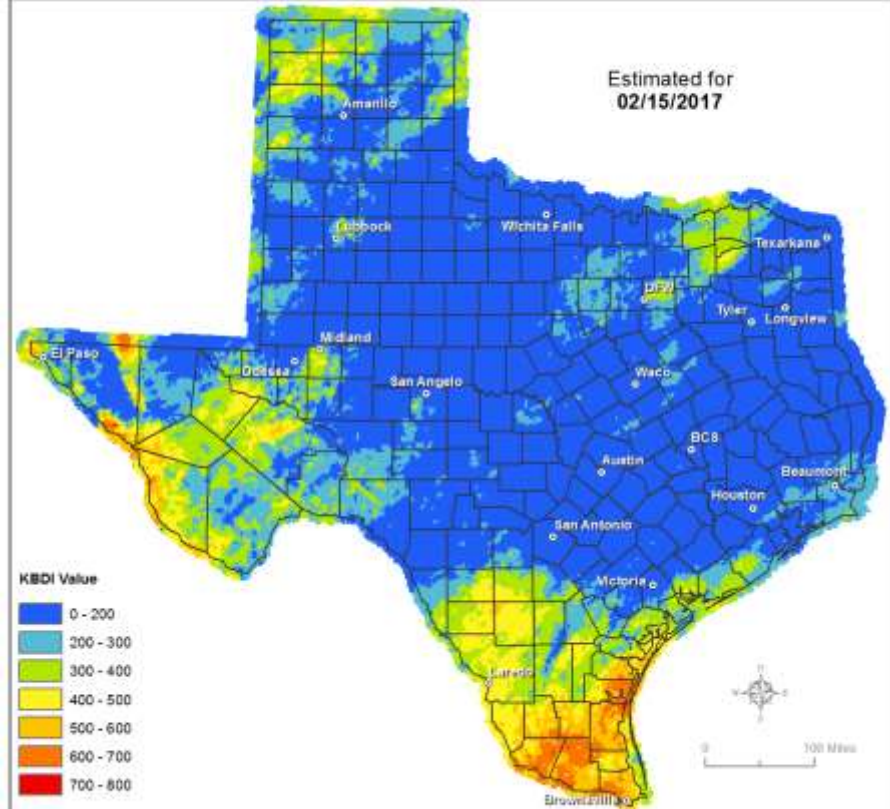

Keetch-Byram Drought Index

(4 km x 4 km resolution)

Estimated for
02/15/2017

KBDI Value

0 - 200
200 - 300
300 - 400
400 - 500
500 - 600
600 - 700
700 - 800

Produced by TAMU Spatial Sciences Laboratory
in partnership with Texas A&M Forest Service