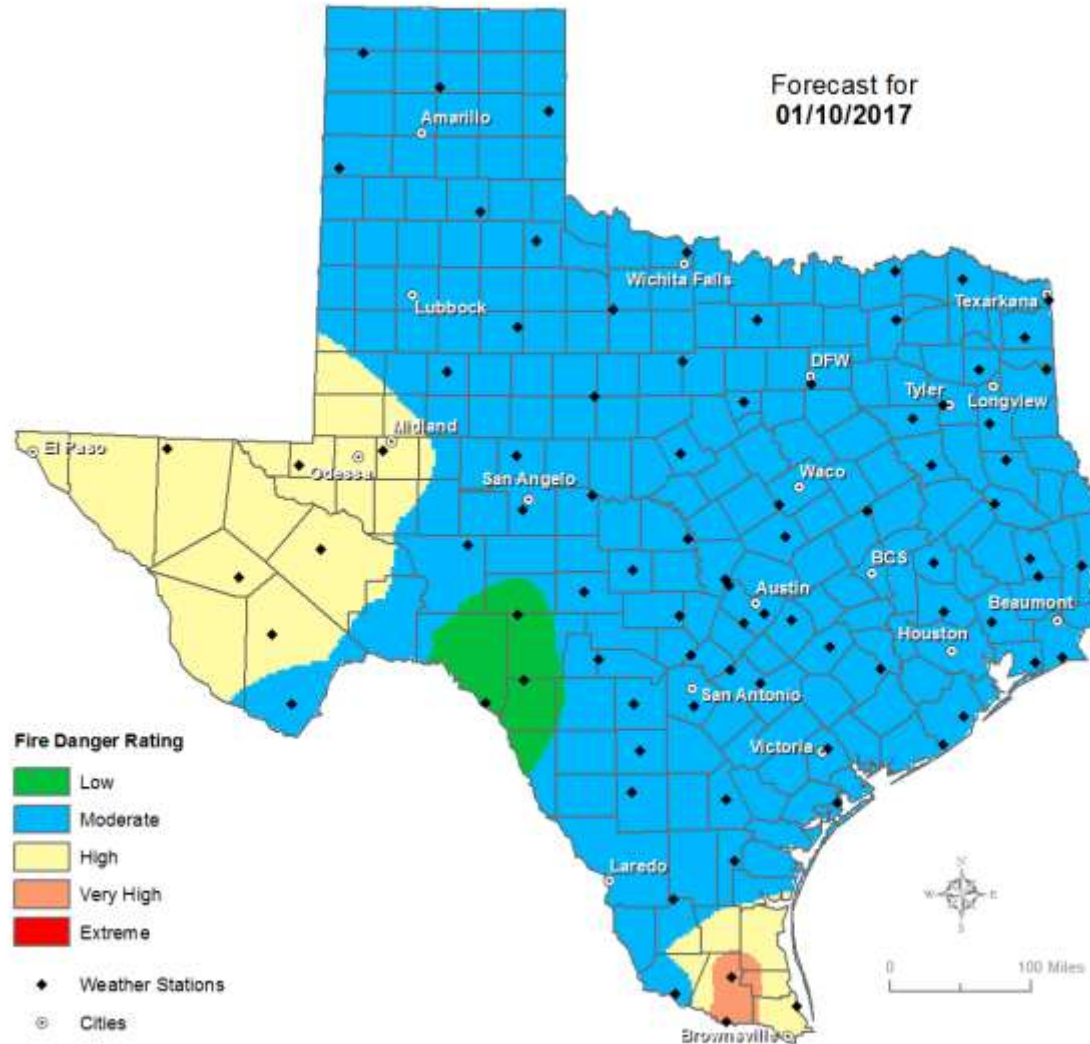

Gusts

Hazardous Weather

Highlighted Area: FEMA Region 6

Last Updated: Jan 10 2017 0652 AM CST

Valid Until: Jan 11 2017 0600 AM CST

Severe Weather Outlook Tuesday, January 10, 2017

Fire Danger Forecast

Forecast Fire Danger