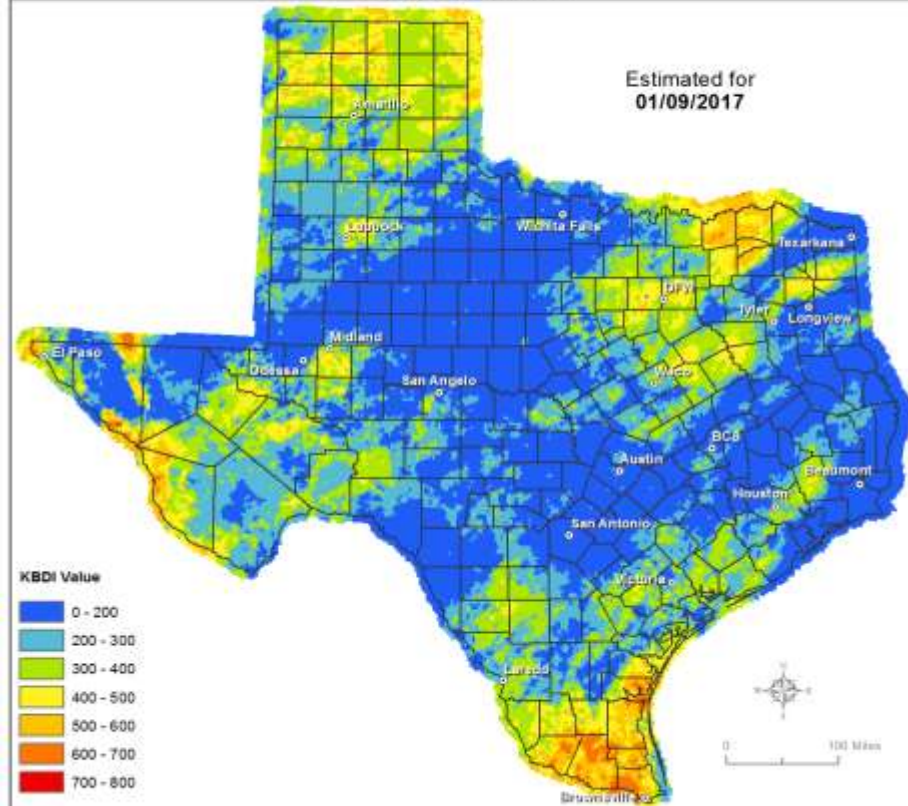

Keetch-Byram Drought Index

(4 km x 4 km resolution)

Estimated for
01/09/2017

KBDI Value

- 0 - 200
- 200 - 300
- 300 - 400
- 400 - 500
- 500 - 600
- 600 - 700
- 700 - 800

Produced by TAMU Spatial Sciences Laboratory in partnership with Texas A&M Forest Service