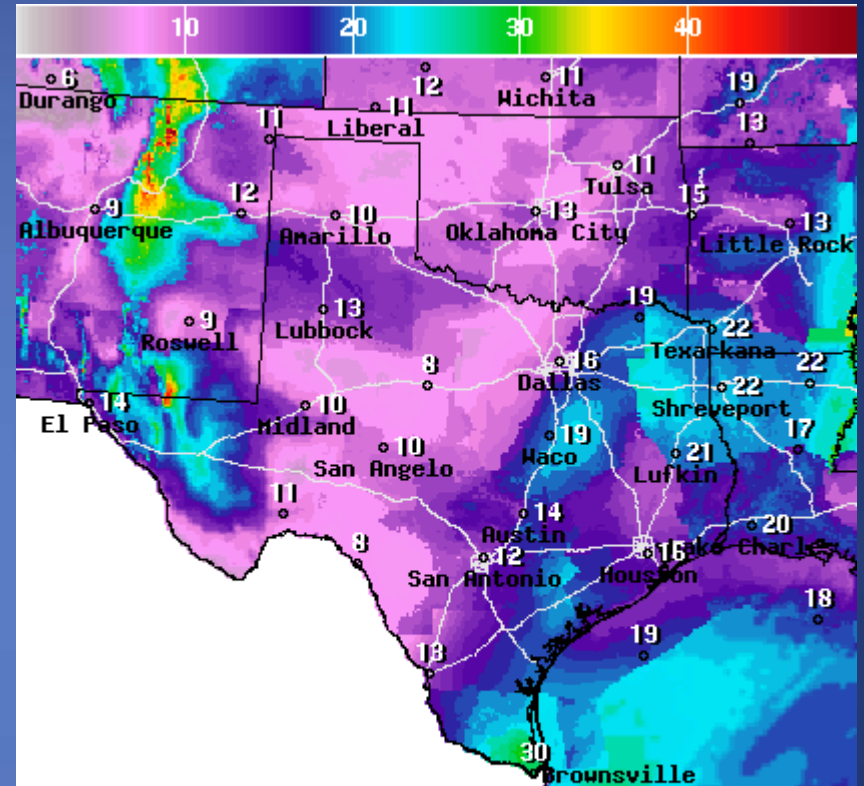

National Digital Forecast Database
06z issuance Graphic created-Jan 10 1:42AM EST

Gusts