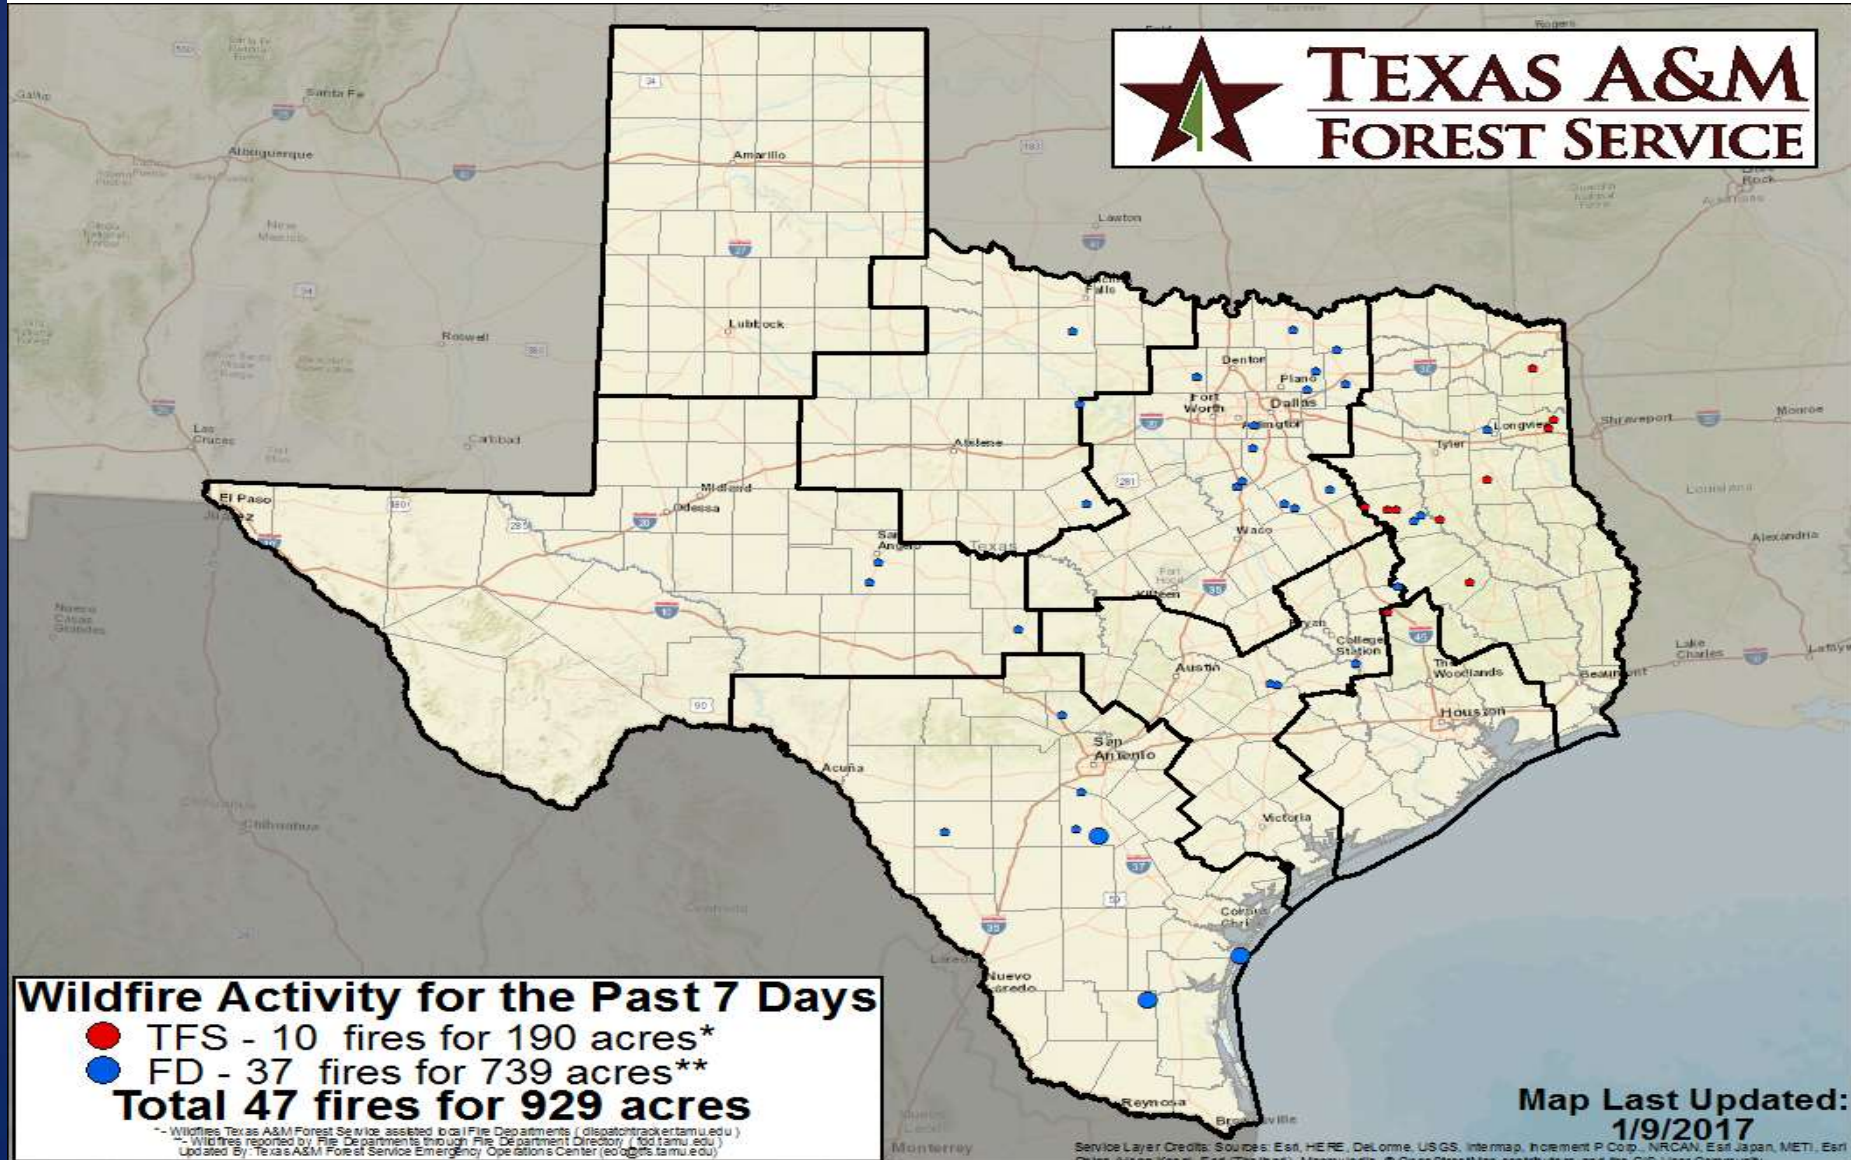

Fire Weather Warnings/Watches/Statements

DATE	WARNING TYPE	LOCATION
01/10/17	Fire Danger Statement	Brewster, Jeff Davis and Reeves Counties

Fire Activity (*Last 24 Hours)

Reports 11 (+5) fires and 190 (+130) acres destroyed this year. There are 59 (+2) counties with burn bans. The Keetch-Byram Drought Index list 20 (-1) counties with an average over 400.