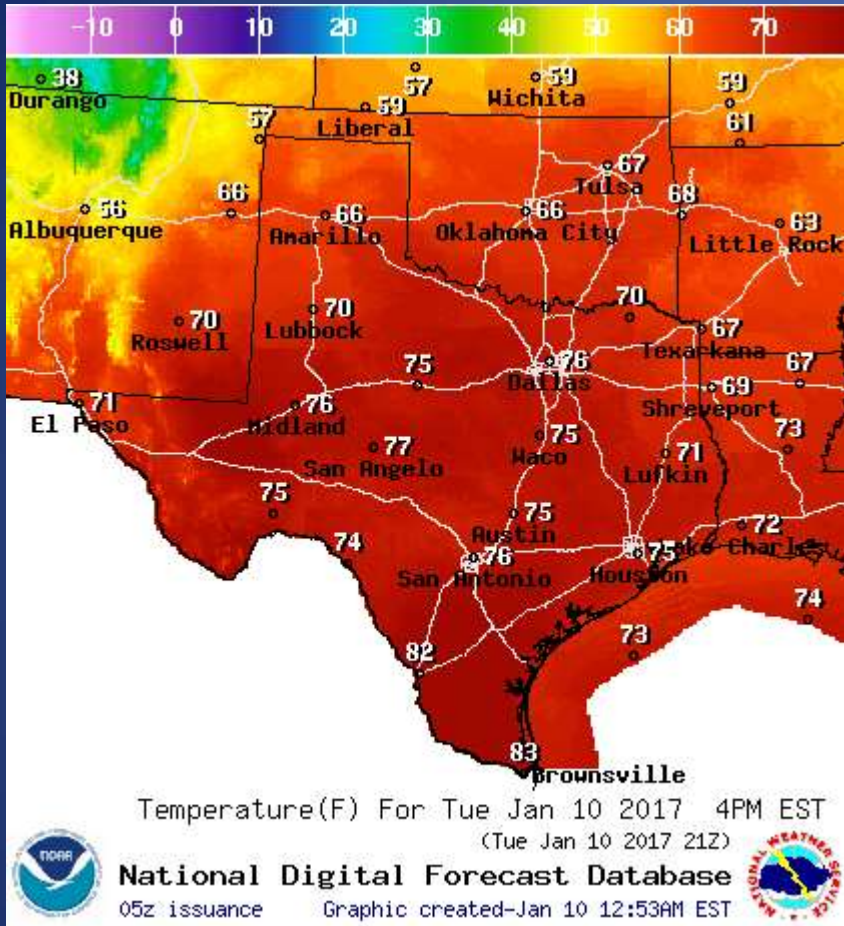

Weather Forecast

Highs