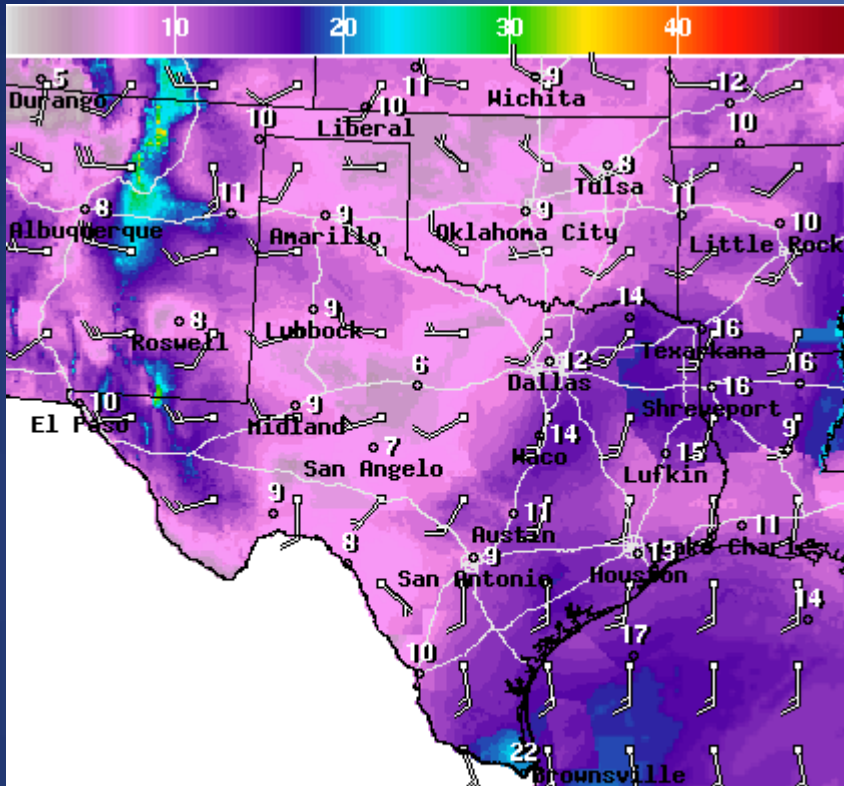

Weather Forecast

National Digital Forecast Database
06z issuance Graphic created-Jan 10 1:39AM EST

Wind Speeds