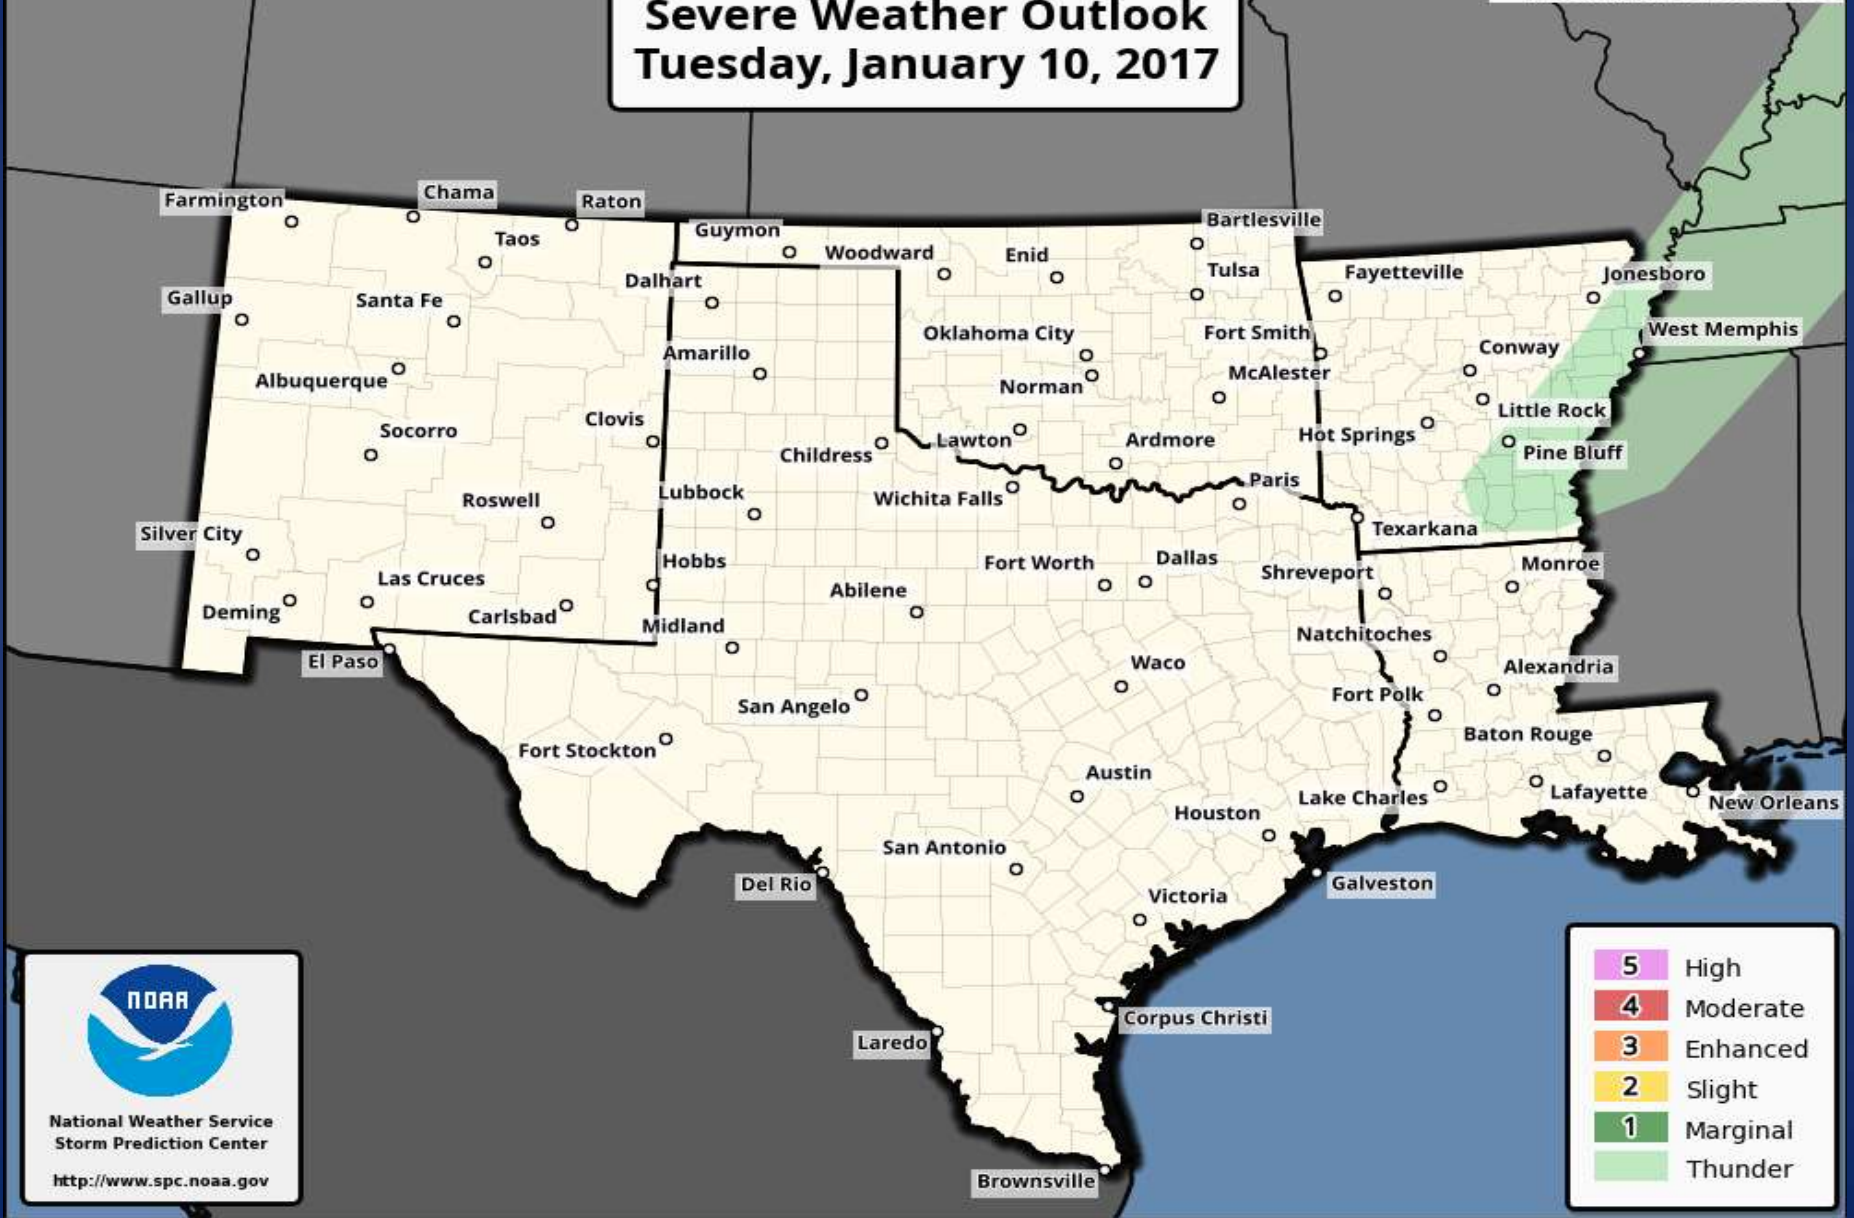

Gusts

Hazardous Weather

Highlighted Area: FEMA Region 6

Last Updated: Jan 10 2017 0652 AM CST

Valid Until: Jan 11 2017 0600 AM CST

Severe Weather Outlook Tuesday, January 10, 2017

Fire Danger Forecast

Forecast Fire Danger