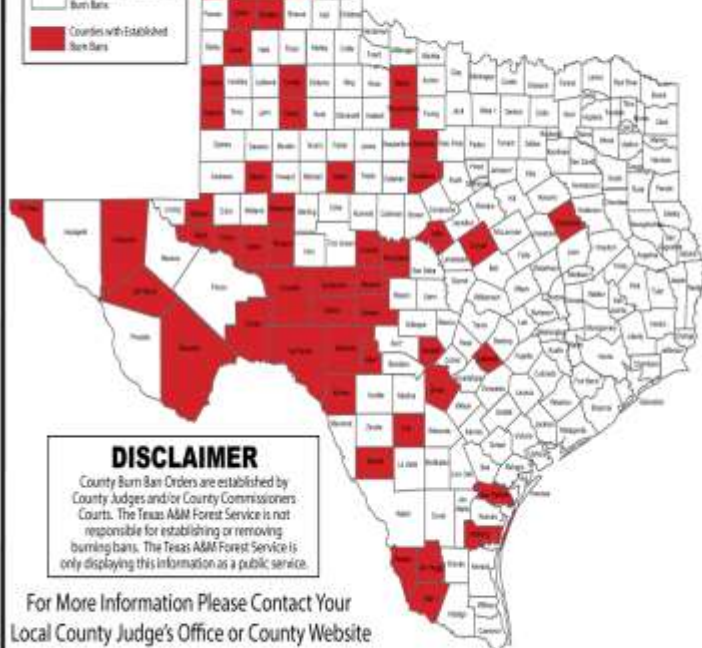

Burn Bans and KBDI INDEX

OUTDOOR BURN BANS

January 10, 2017

☐ Counties without Established Burn Bans
☒ Counties with Established Burn Bans

Email updates to:
burnban@tfs.tamu.edu

Counties with Burn Bans: 59

Armstrong	Tarrant
Baylor*	Throckmorton
Bexar	Upton
Brewster	Val Verde
Caldwell	Ward
Castro	Wheeler
Cochran	Winkler*
Cochran	Yakam
Coryell	Zapata
Cove	
Crockett	
Crosby	
Culberson	
Dallas	
Deaf Smith	
Dimmit	
Eastland	
Edwards	
El Paso	
Frenship	
Frio	
Garza	
Glasscock	
Hartley	
Hutchinson	
Jeff Davis	
Jim Hogg	
Kendall	
Kendall	
Kinney	
Kiowa	
Lamb	
Lamb	
Martin	
McCluskey	
Menard	
Mills	
Moore	
Nolan	
Ochiltree	
Potter	
Randall	
Reagan	
Real	
San Patricio	
Schleicher	
Sherman	
Starr	
Stephens	
Sutton	
Swisher	

DISCLAIMER

For More Information Please Contact Your Local County Judge's Office or County Website

RED FLAG WARNINGS: www.weather.gov
Burn Ban RSS feed available at <http://tfsfrp.tamu.edu/wildfires/BurnBan.xml>