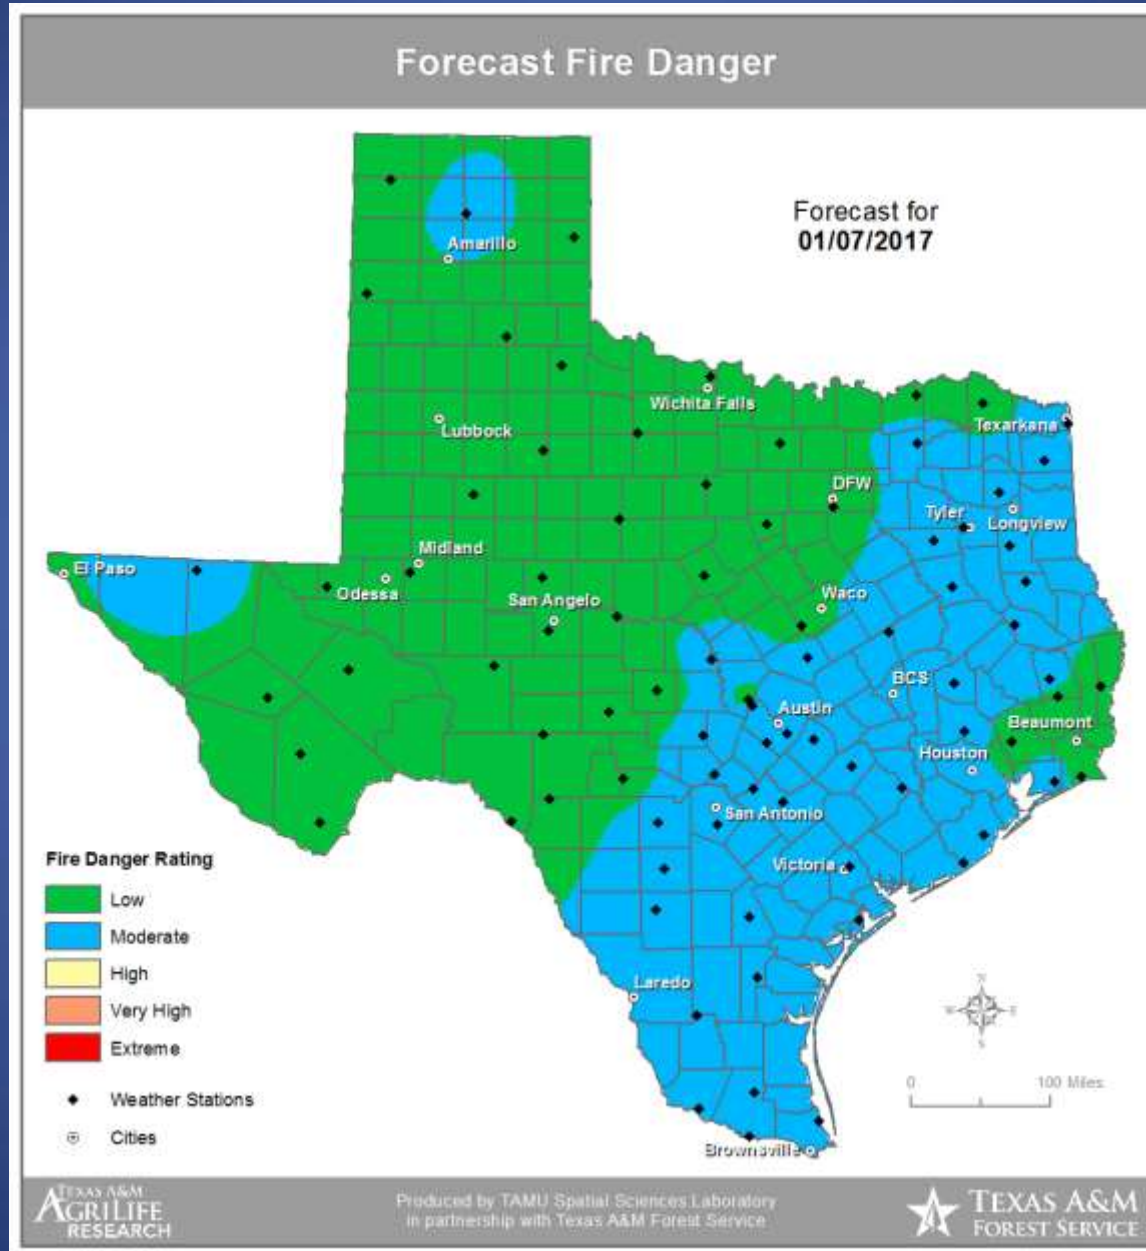

Fire Danger Forecast