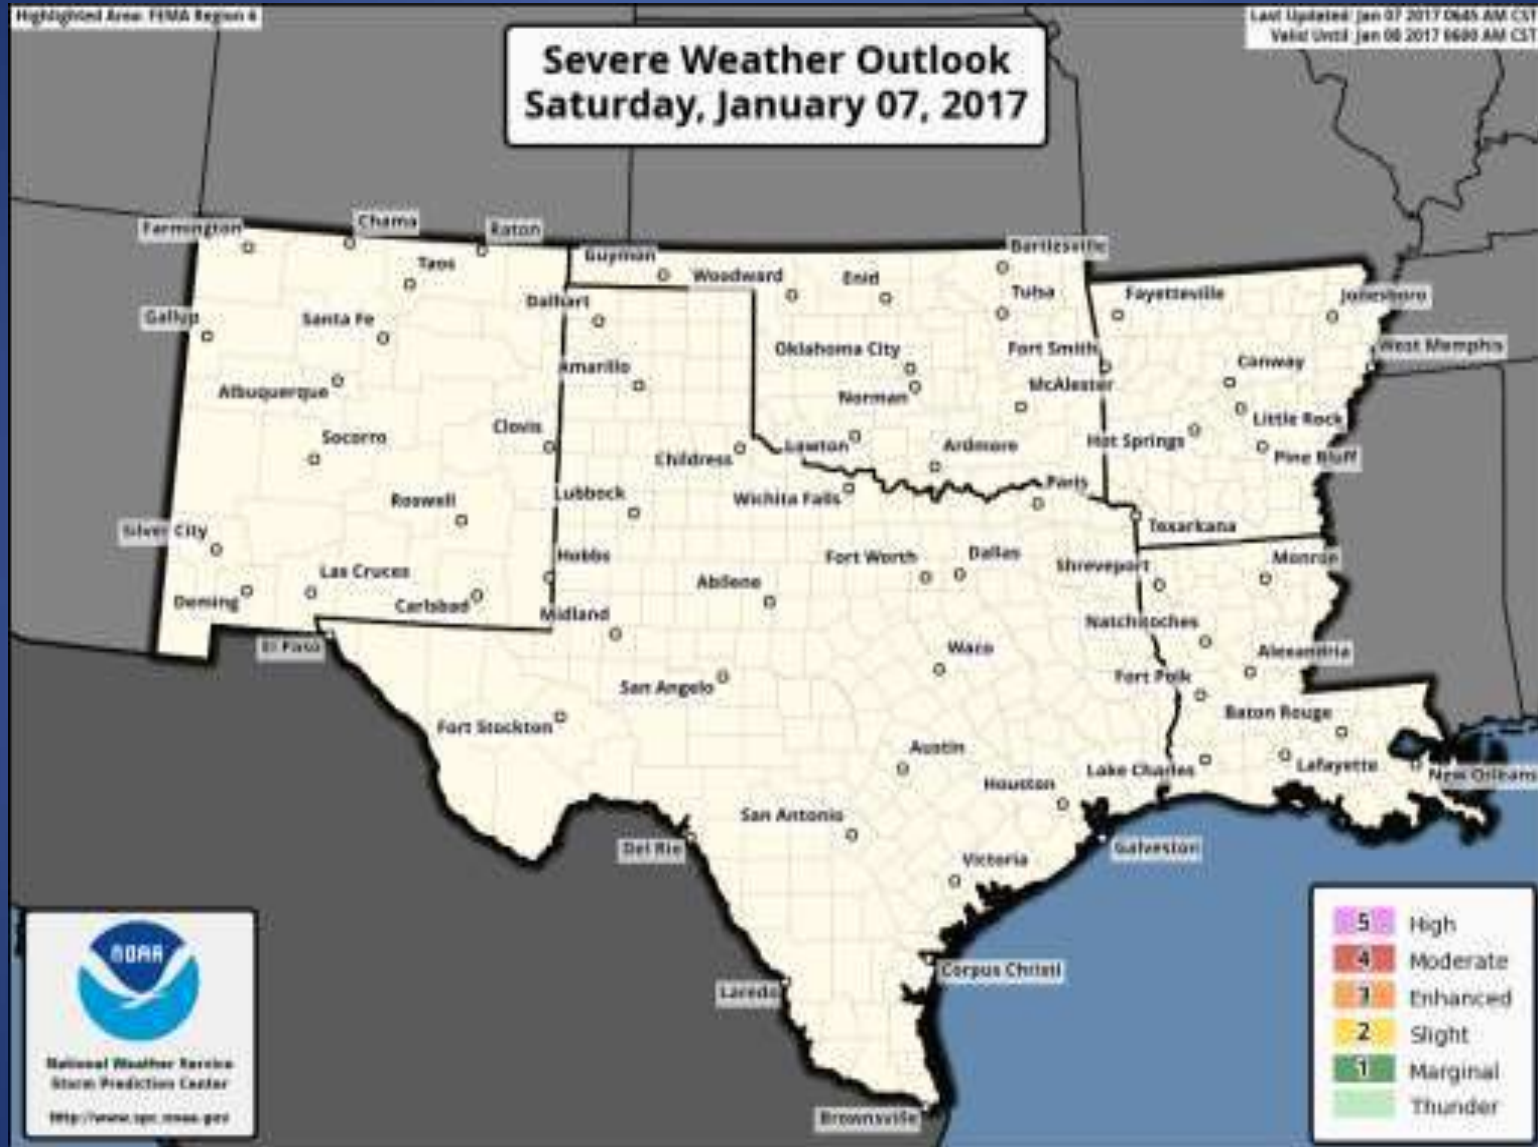

Hazardous Weather