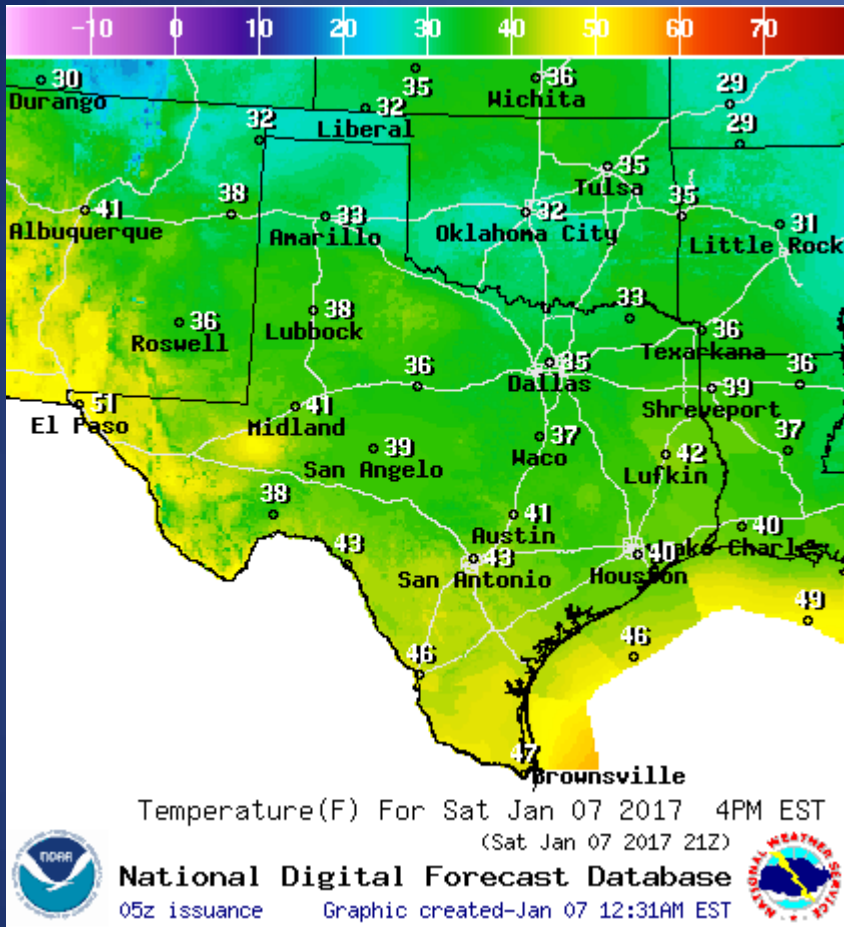

Weather Forecast

Highs