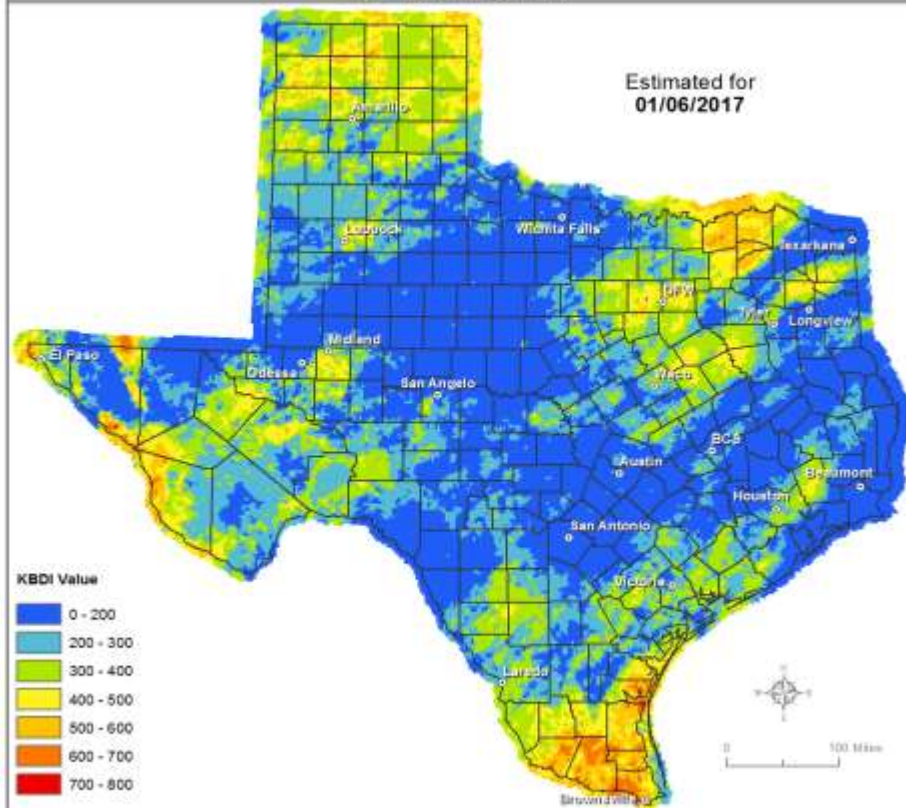

Keetch-Byram Drought Index

(4 km x 4 km resolution)

Estimated for
01/06/2017

TEXAS A&M
AGRI LIFE
RESEARCH

Produced by TAMU Spatial Sciences Laboratory
in partnership with Texas A&M Forest Service

TEXAS A&M
FOREST SERVICE