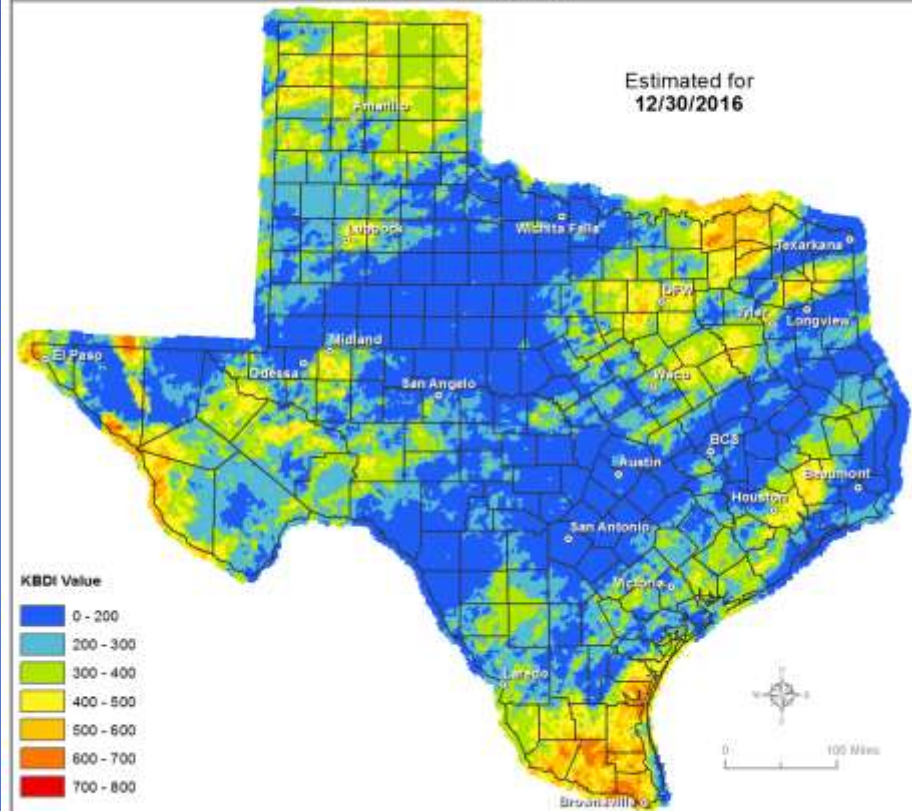

Burn Bans and KBDI INDEX

OUTDOOR BURN BANS

December 22, 2016

Counties without Established Burn Bans
Counties with Established Burn Bans

Email updates to:
burnban@tfs.tamu.edu

Counties with Burn Bans: 55

- Armstrong
- Baylor*
- Bosar
- Brewster
- Caldwell
- Castro
- Cochran
- Concho
- Cook
- Crockett
- Crosby
- Culberson
- Dallam
- Deaf Smith
- Deming
- Eastland
- Edwards
- El Paso
- Frio
- Garza
- Glasscock
- Hartley
- Hutchinson
- Jeff Davis
- Jim Hogg
- Kimble
- Kiowa
- Meeker
- Martin
- McCluskey
- Mesquite
- Moore
- Nolan
- Oldham
- Potter
- Randall
- Roquan
- Real
- San Patricio
- Schälicher
- Sherman
- Starr
- Stephens
- Sutton
- Swisher
- Terrell
- Theockinton
- Upton
- Val Verde
- Ward
- Wheeler
- Winkler*
- Yorkton
- Zapata

DISCLAIMER

For More Information Please Contact Your Local County Judge's Office or County Website

RED FLAG WARNINGS: www.weather.gov

Keetch-Byram Drought Index

(4 km x 4 km resolution)

Estimated for
12/30/2016

TEXAS A&M
AGRI LIFE
RESEARCH

Provided by TAMU Spatial Sciences Laboratory
in partnership with Texas A&M Forest Service

TEXAS A&M
FOREST SERVICE