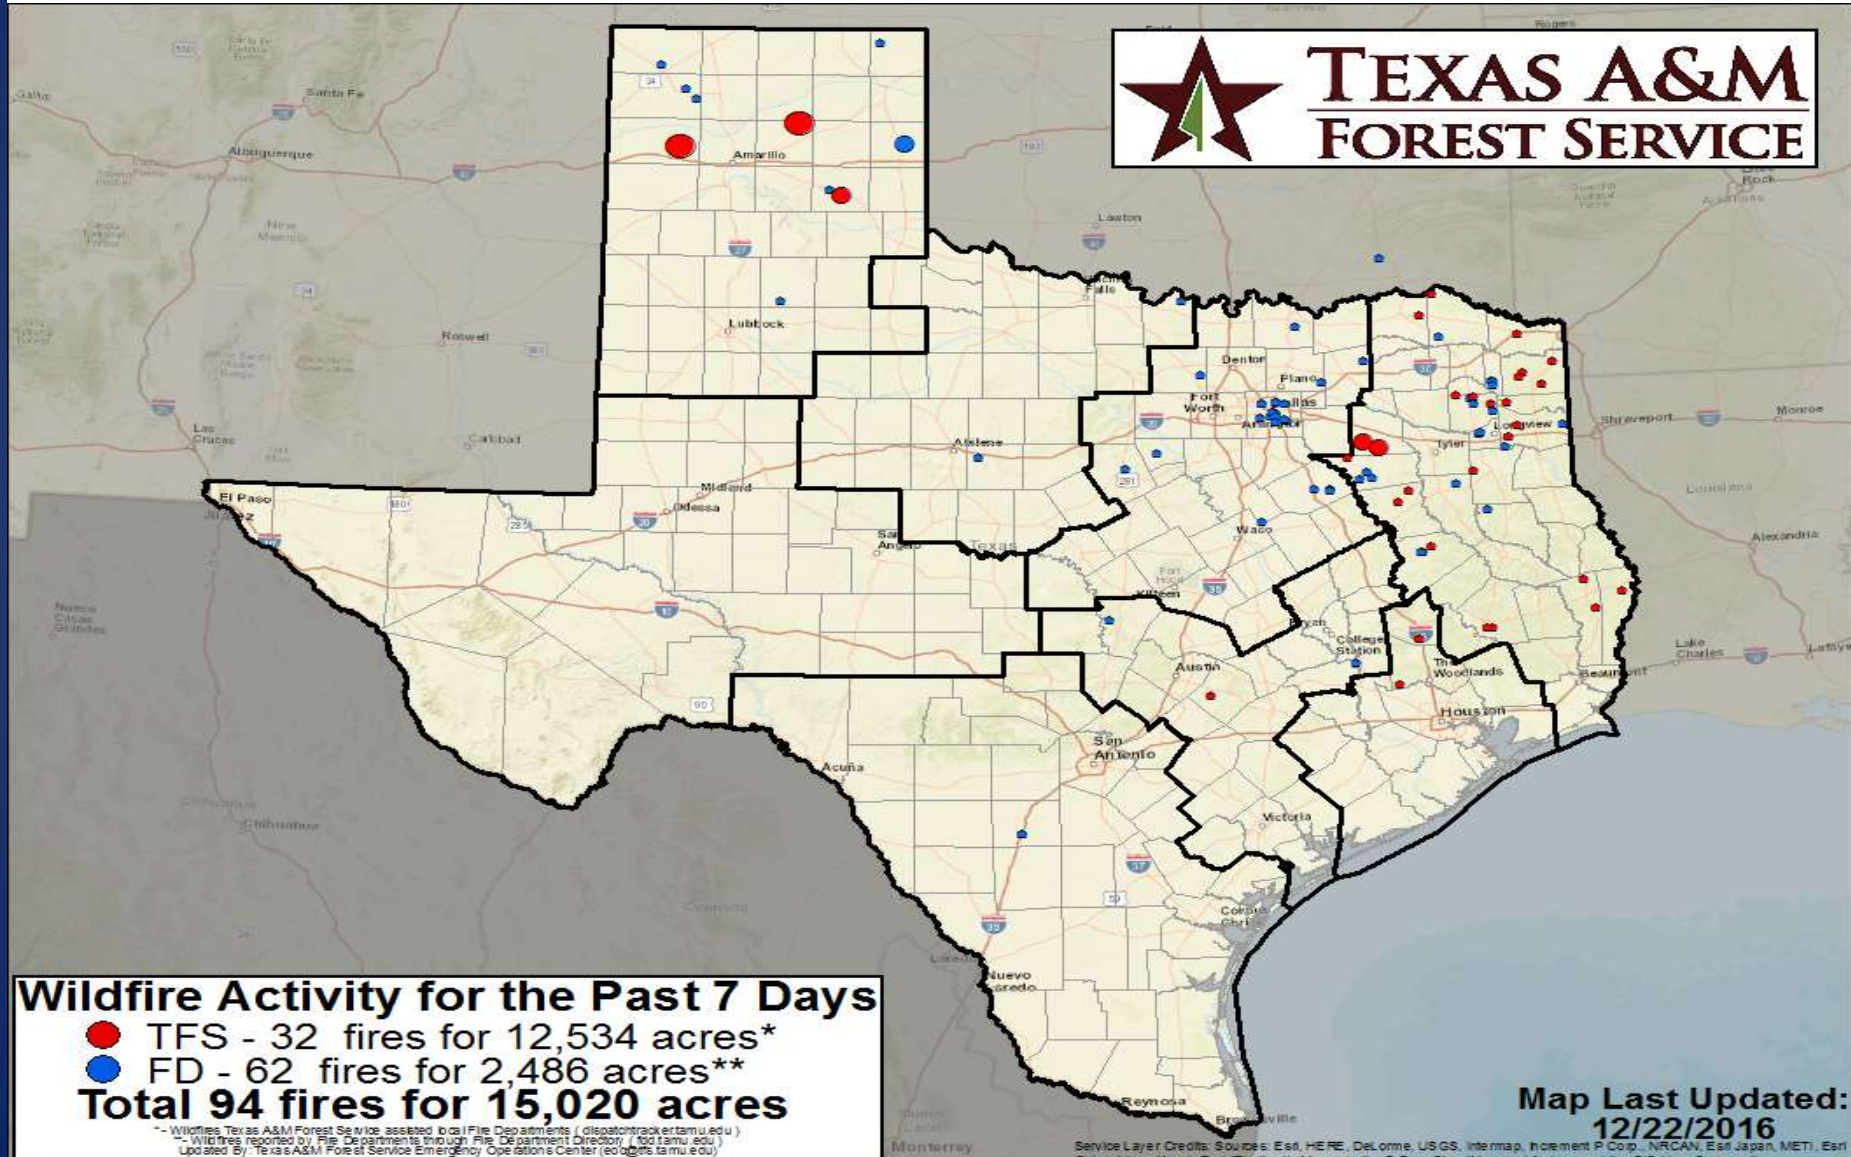

(4 km x 4 km resolution)

Estimated for
12/30/2016

TEXAS A&M
AGRI LIFE
RESEARCH

Provided by TAMU Spatial Sciences Laboratory
in partnership with Texas A&M Forest Service

TEXAS A&M
FOREST SERVICE

Fire Activity (*Last 24 Hours)

Reports 757 (+5) fires and 123,886 (+873) acres destroyed this year. There are 55 (no change) counties with burn bans. The Keetch-Byram Drought Index list 21 (+1) counties with an average over 400.

Statewide Significant Events