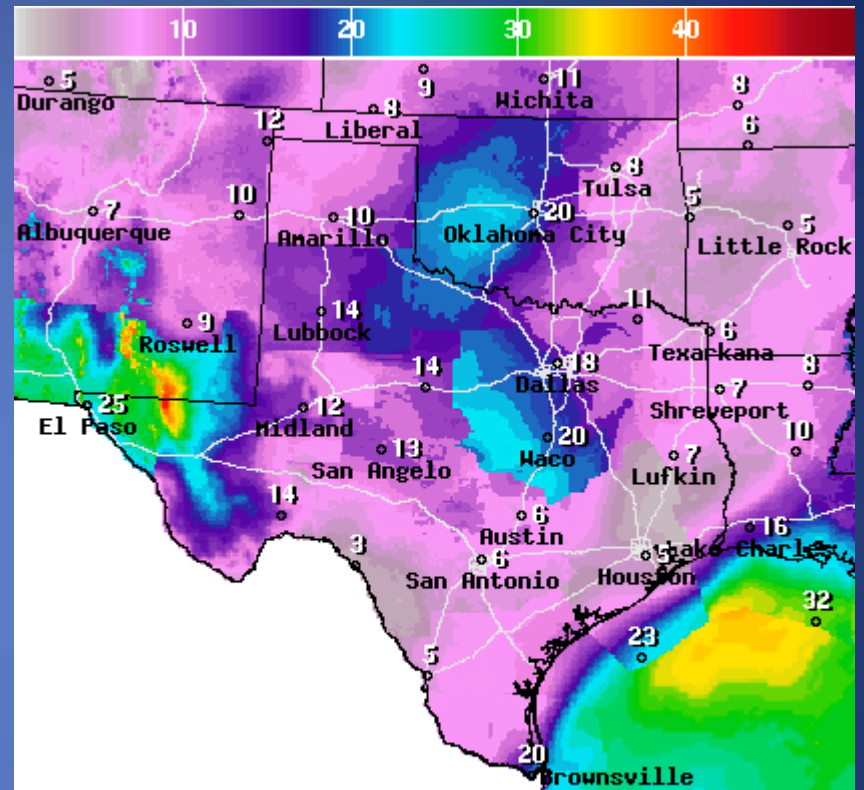

Weather Forecast

Highs

Lows

Weather Forecast

WindSpd(Kts) & WindDir For Sat Dec 31 2016 4PM EST
(Sat Dec 31 2016 21Z)
National Digital Forecast Database
06z issuance Graphic created-Dec 31 1:39AM EST

Wind Speeds