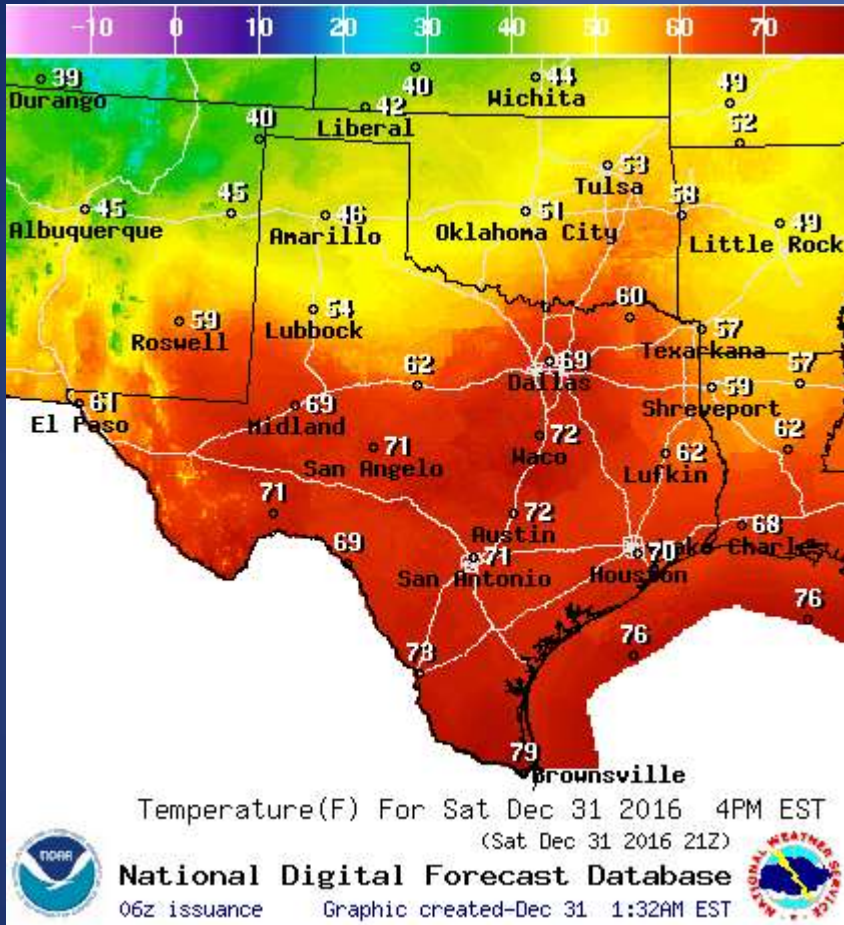

Weather Forecast

Highs