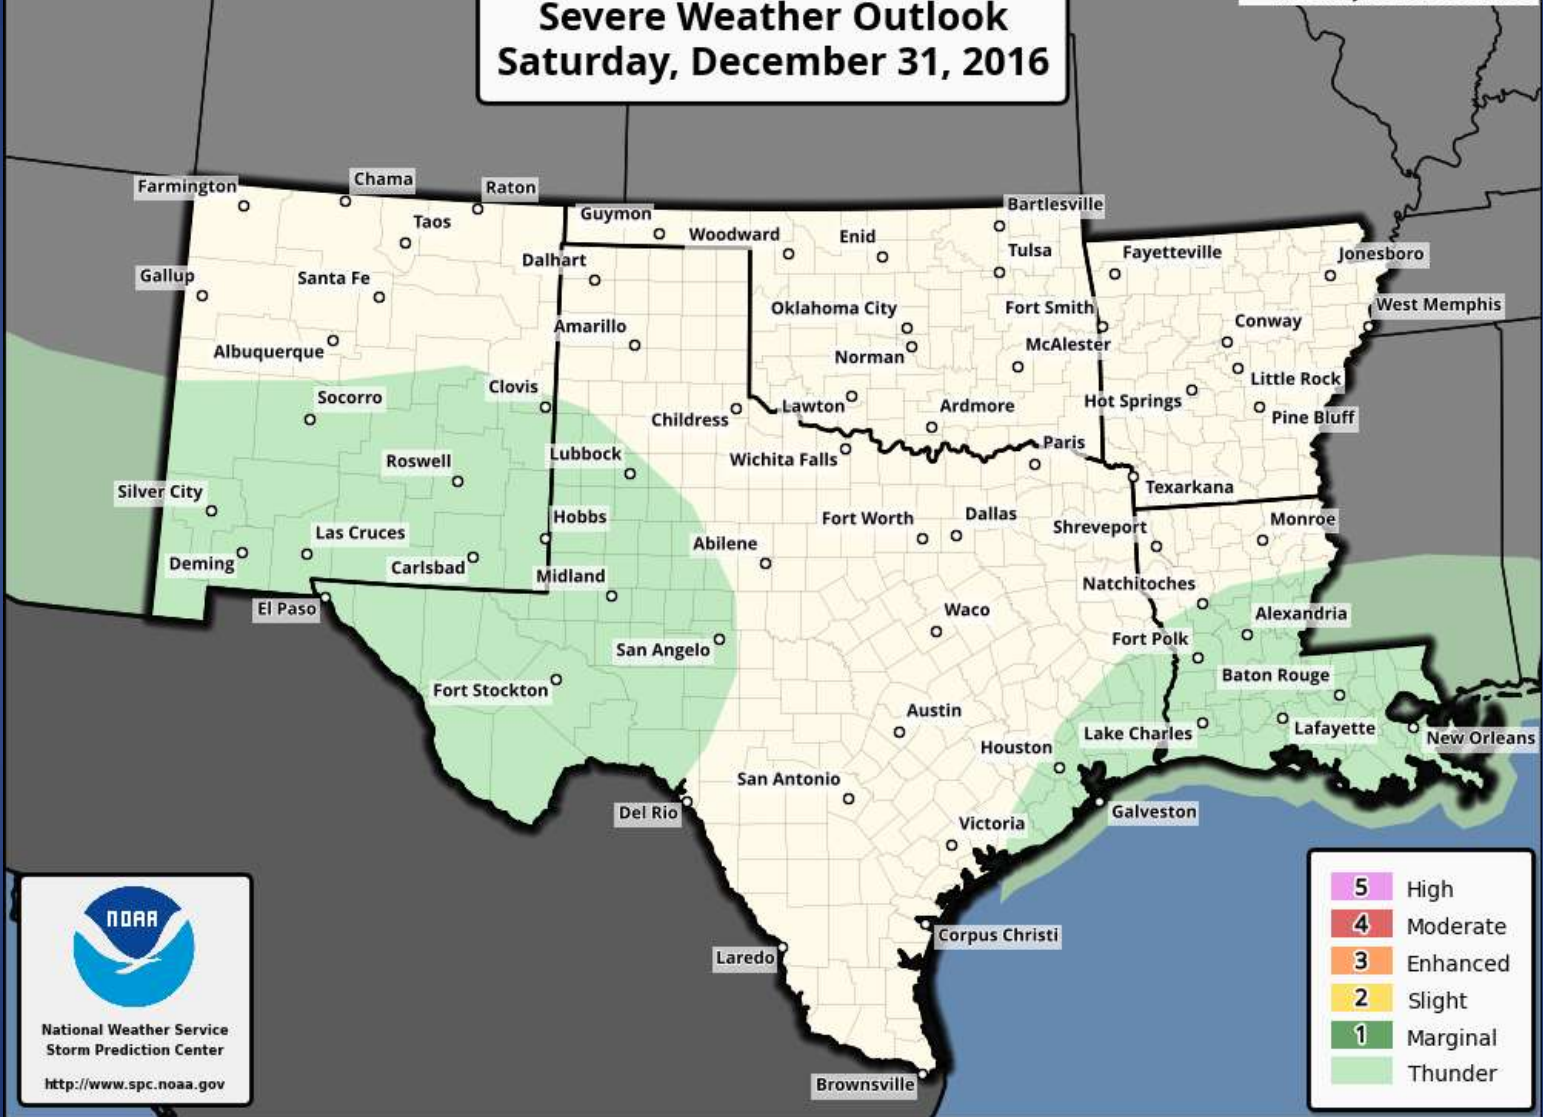

Hazardous Weather

Highlighted Area: FEMA Region 6

Last Updated: Dec 31 2016 0659 AM CST
Valid Until: Jan 01 2017 0600 AM CST

Severe Weather Outlook Saturday, December 31, 2016