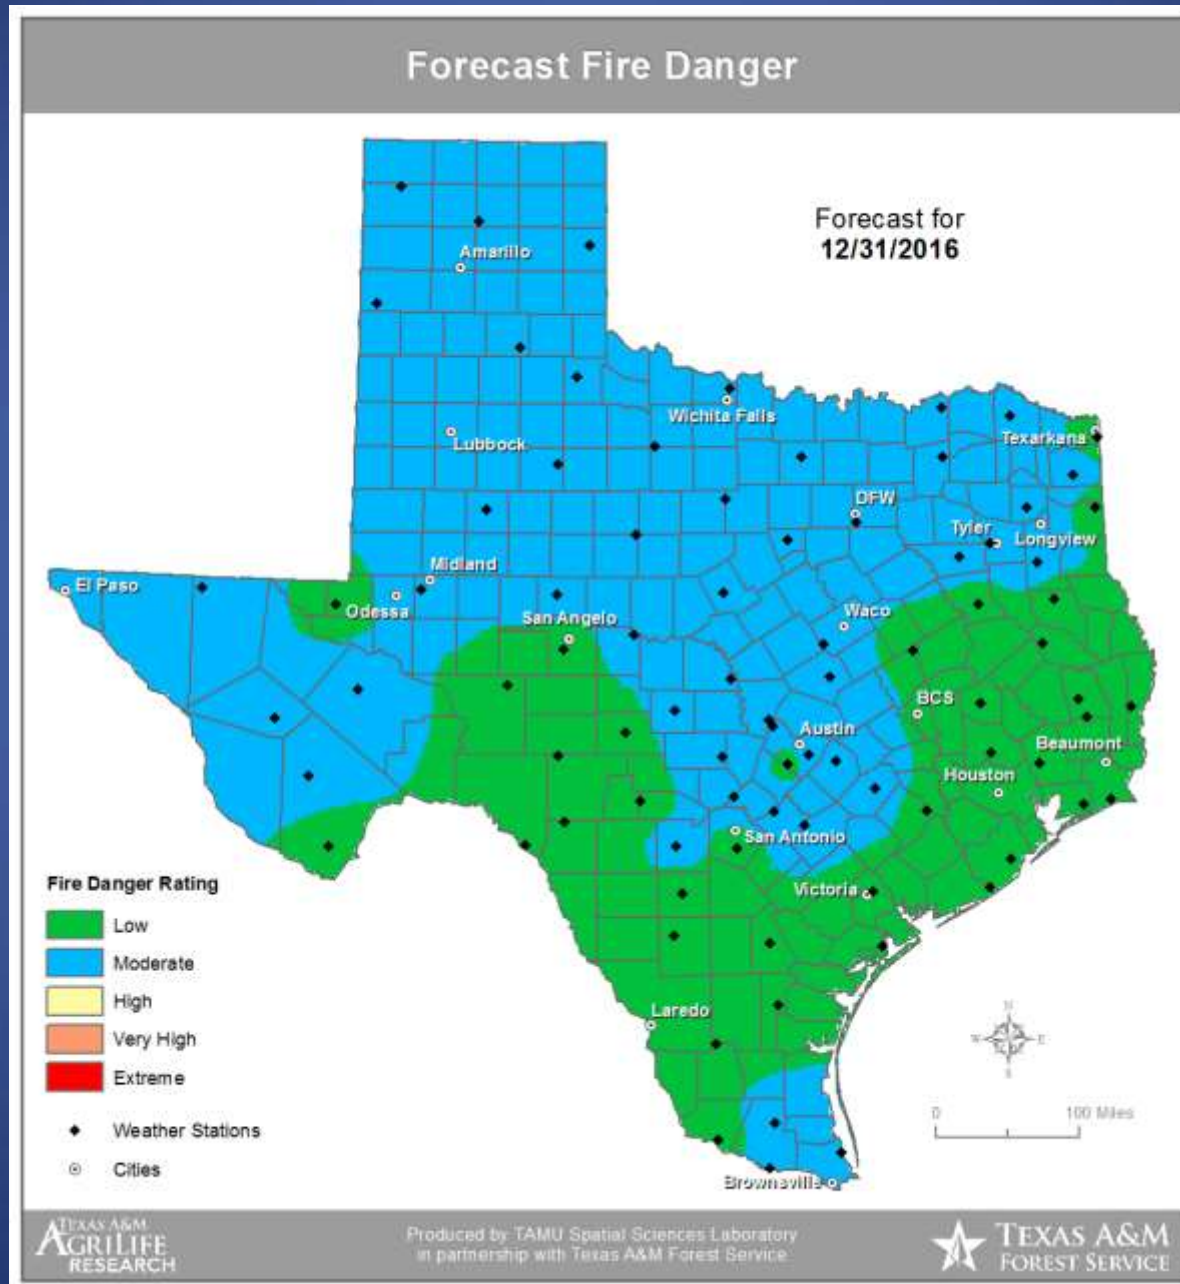

Fire Danger Forecast