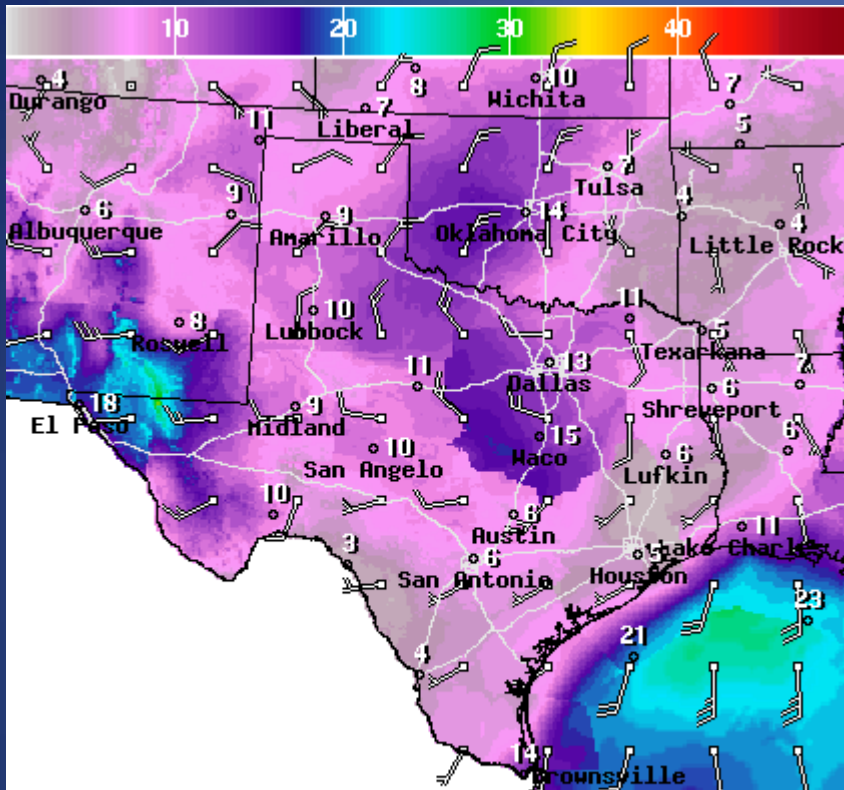

Weather Forecast

WindSpd(Kts) & WindDir For Sat Dec 31 2016 4PM EST
(Sat Dec 31 2016 21Z)
National Digital Forecast Database
06z issuance Graphic created-Dec 31 1:39AM EST

Wind Speeds