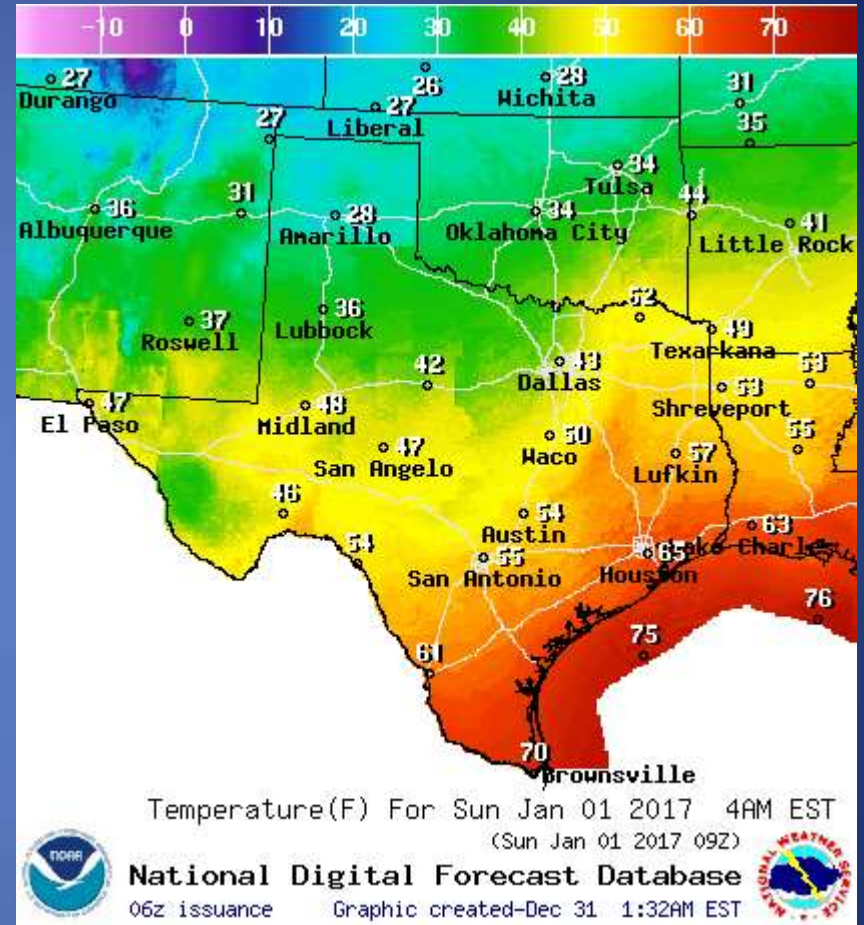

Weather Forecast

Highs

Lows