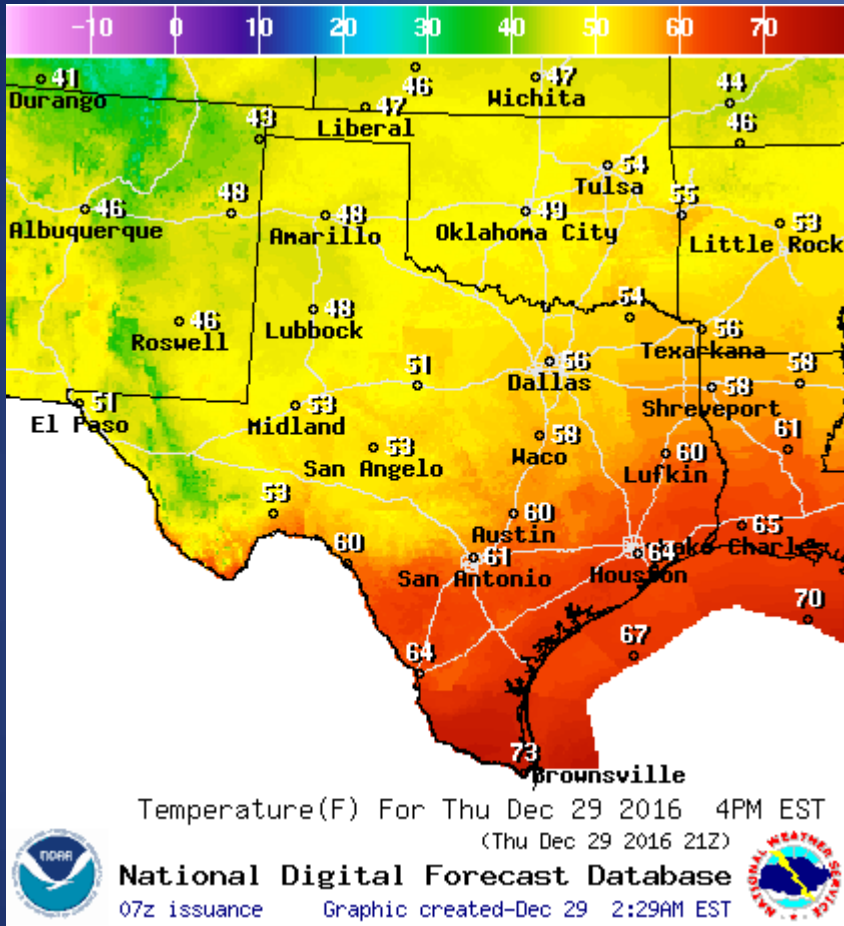

Weather Forecast

Highs