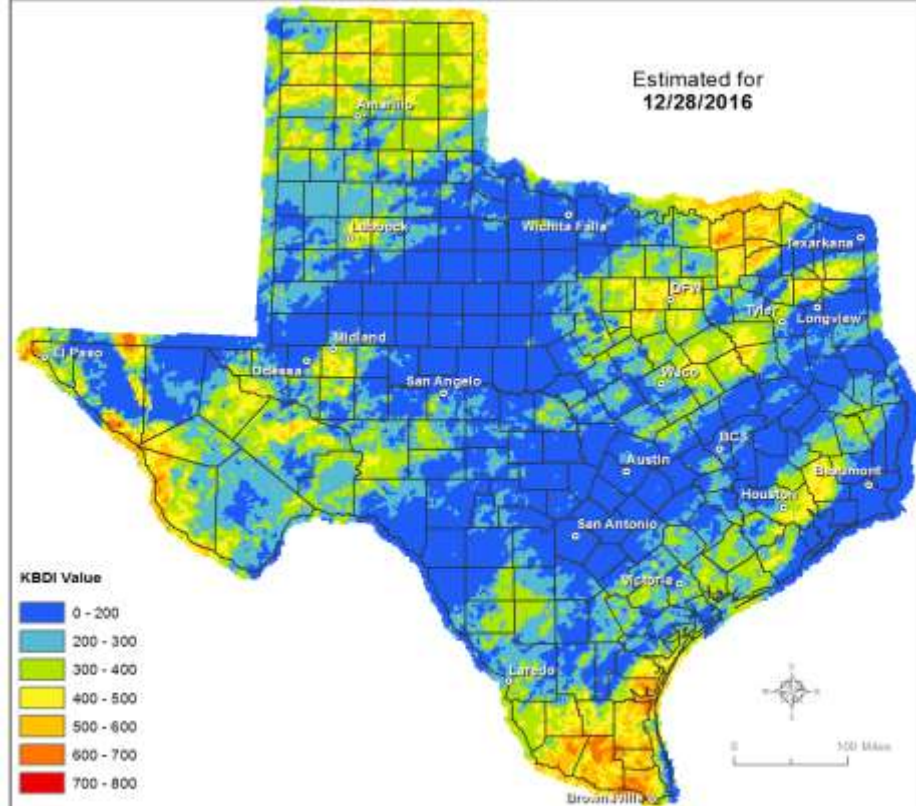

Keetch-Byram Drought Index

(4 km x 4 km resolution)

Estimated for
12/28/2016

KBDI Value

- 0 - 200
- 200 - 300
- 300 - 400
- 400 - 500
- 500 - 600
- 600 - 700
- 700 - 800

Produced by TAMU Spatial Sciences Laboratory in partnership with Texas A&M Forest Service