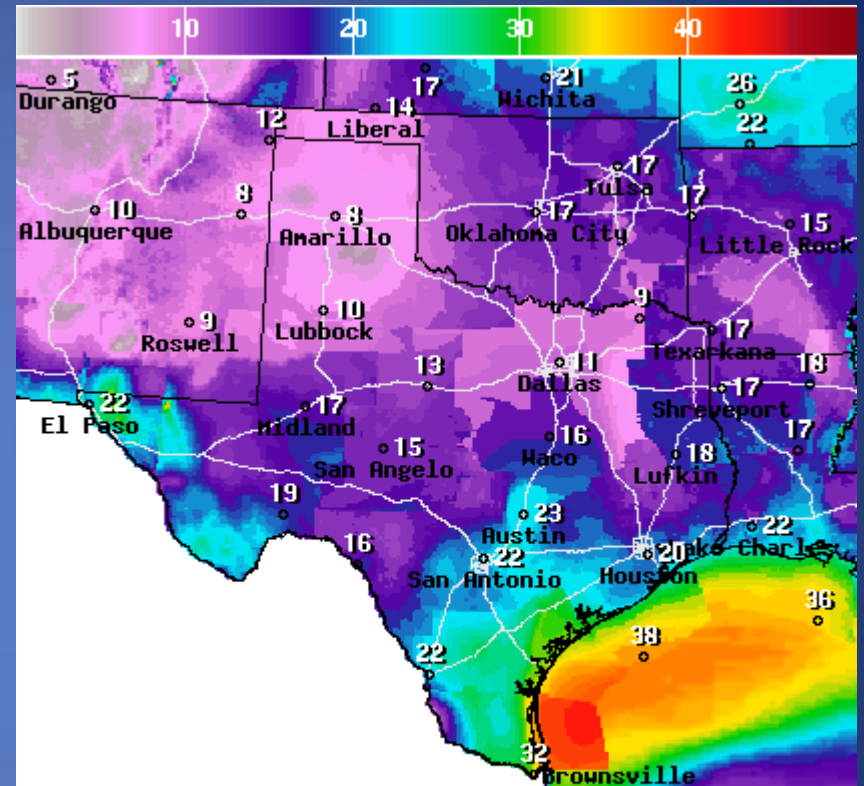

Wind Gust(Kts) Thu Dec 29 2016 4PM EST
(Thu Dec 29 2016 21Z)

National Digital Forecast Database

06z issuance Graphic created-Dec 29 1:41AM EST

Wind Speeds

Gusts