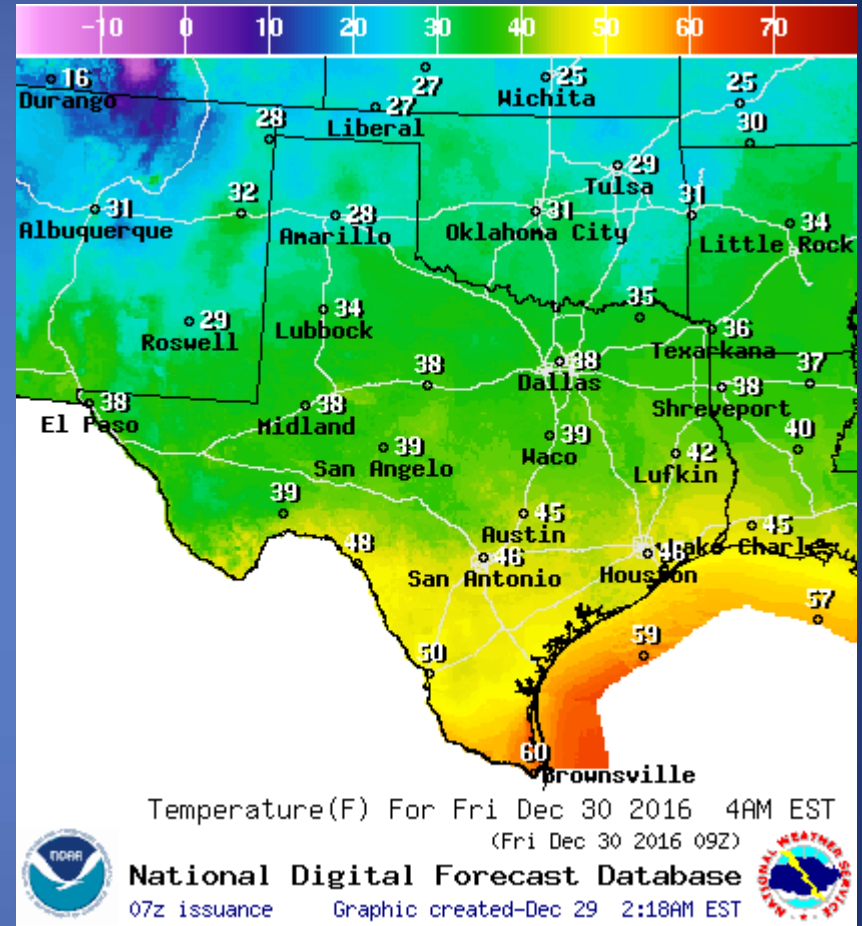

Weather Forecast

Highs

Lows