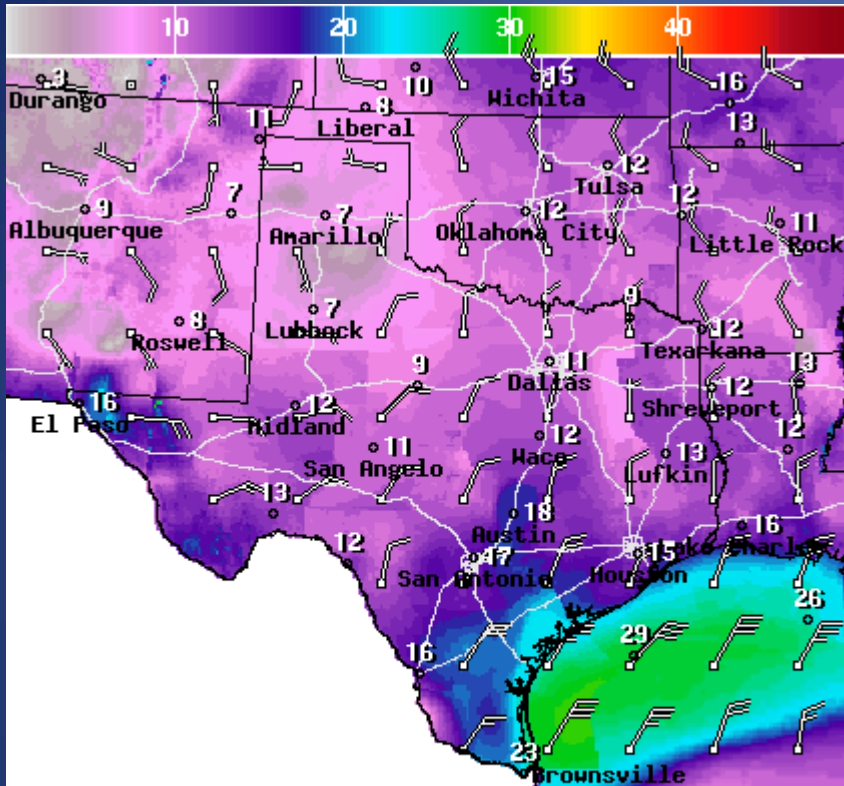

Weather Forecast

WindSpd(Kts) & WindDir For Thu Dec 29 2016 4PM EST
(Thu Dec 29 2016 21Z)

National Digital Forecast Database

06z issuance Graphic created-Dec 29 1:38AM EST