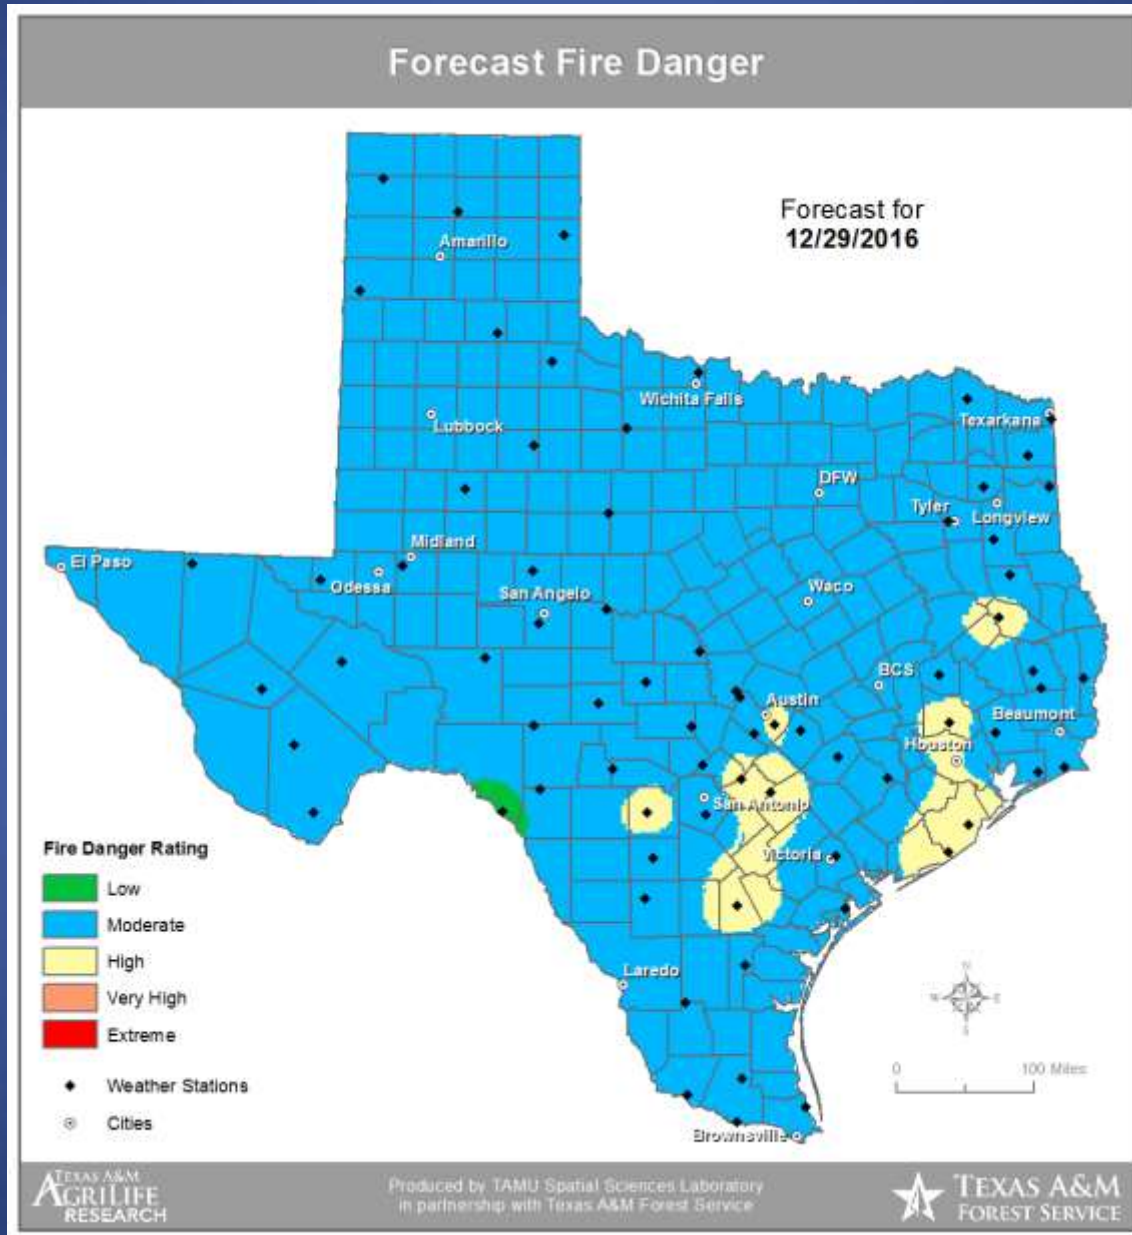

Fire Danger Forecast