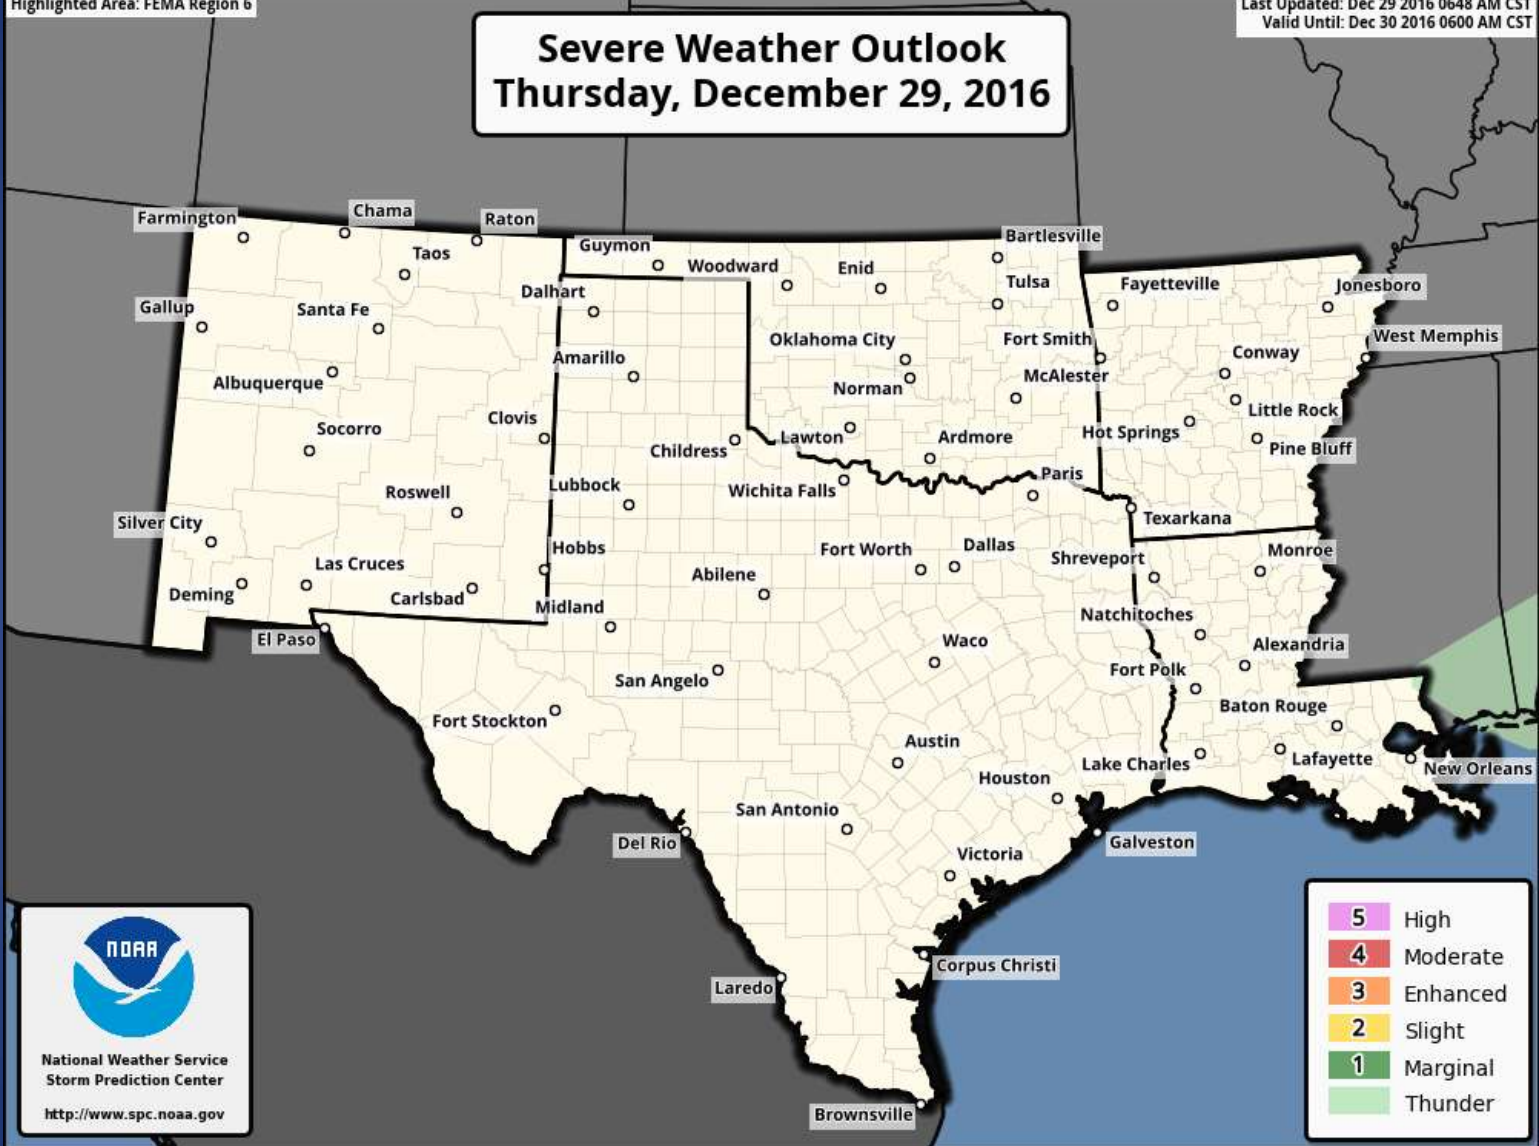

Hazardous Weather

Highlighted Area: FEMA Region 6

Last Updated: Dec 29 2016 0648 AM CST
Valid Until: Dec 30 2016 0600 AM CST

Severe Weather Outlook Thursday, December 29, 2016

5	High
4	Moderate
3	Enhanced
2	Slight
1	Marginal
	Thunder