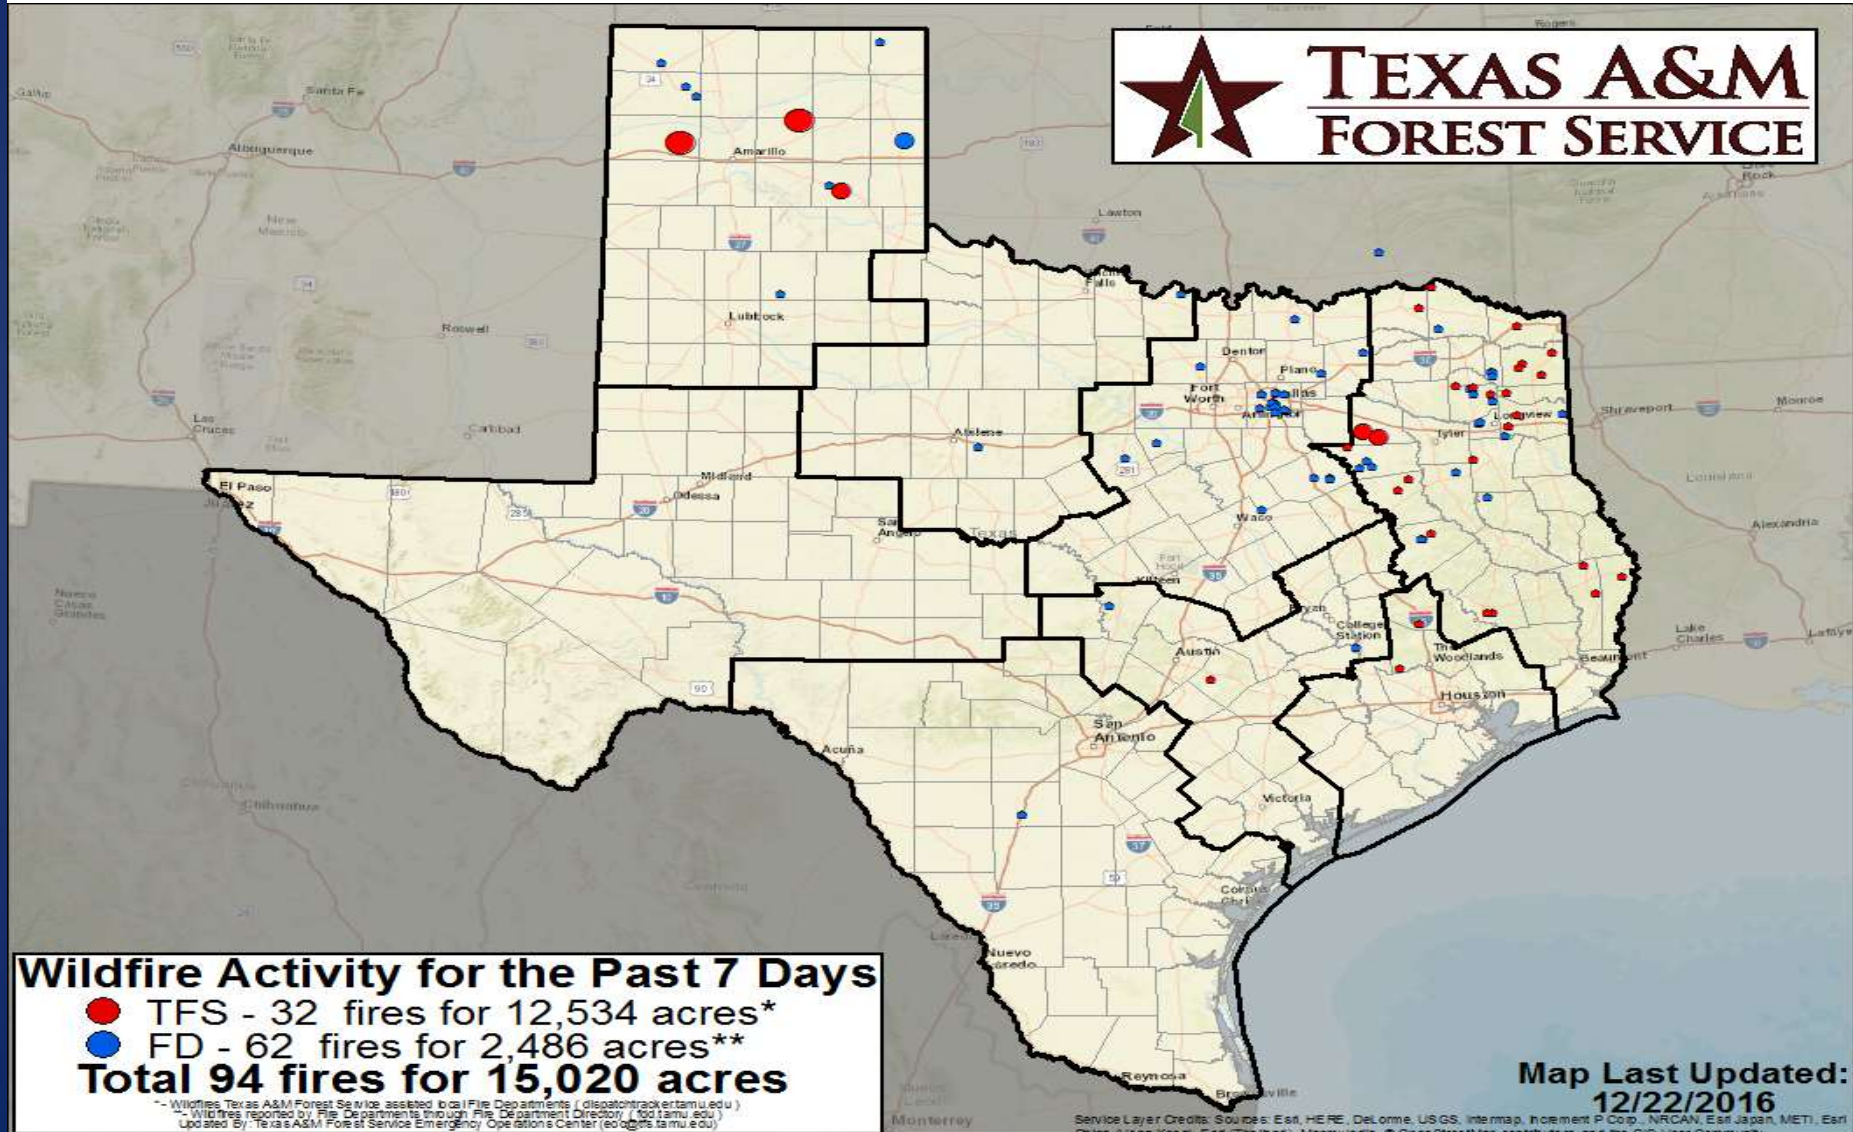

Produced by TAMU Spatial Sciences Laboratory in partnership with Texas A&M Forest Service

Fire Weather Warnings/Watches/Statements

DATE	WARNING TYPE	LOCATION
12/29/16	Fire Danger Statement	Duval, Jim Wells, Kleberg, La Salle, Live Oak, McMullen, Nueces, San Patricio and Webb Counties

Fire Activity (*Last 24 Hours)

Reports 751 (+1) fires and 123,008 (+7) acres destroyed this year. There are 55 (no change) counties with burn bans. The Keetch-Byram Drought Index list 19 (+1) counties with an average over 400.