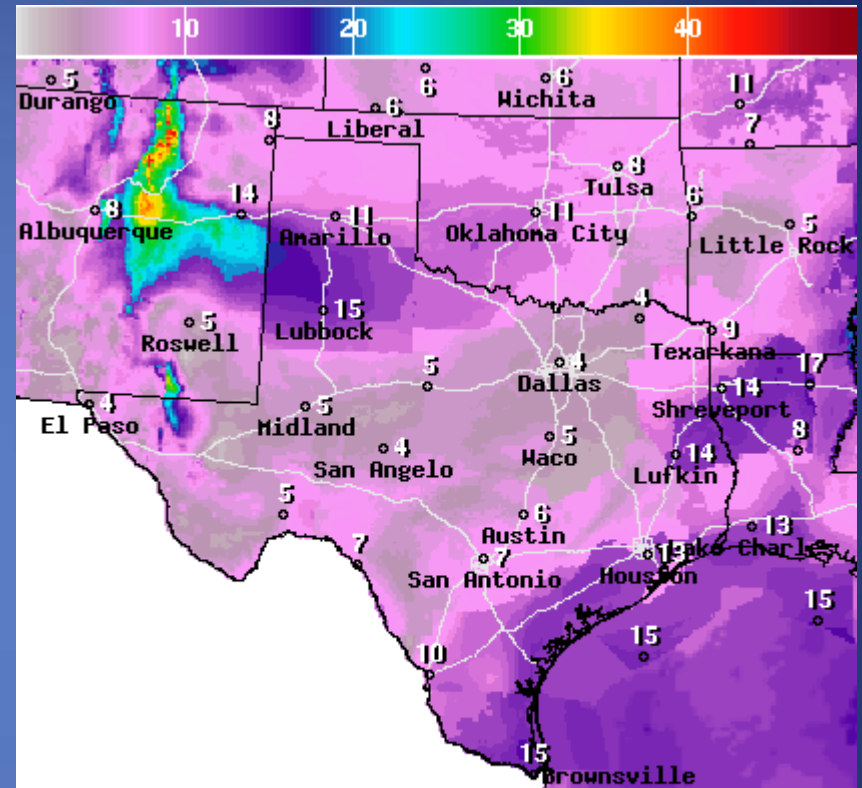

Wind Gust(Kts) Mon Dec 26 2016 4PM EST
(Mon Dec 26 2016 21Z)

National Digital Forecast Database

06z issuance Graphic created-Dec 26 1:37AM EST

Gusts