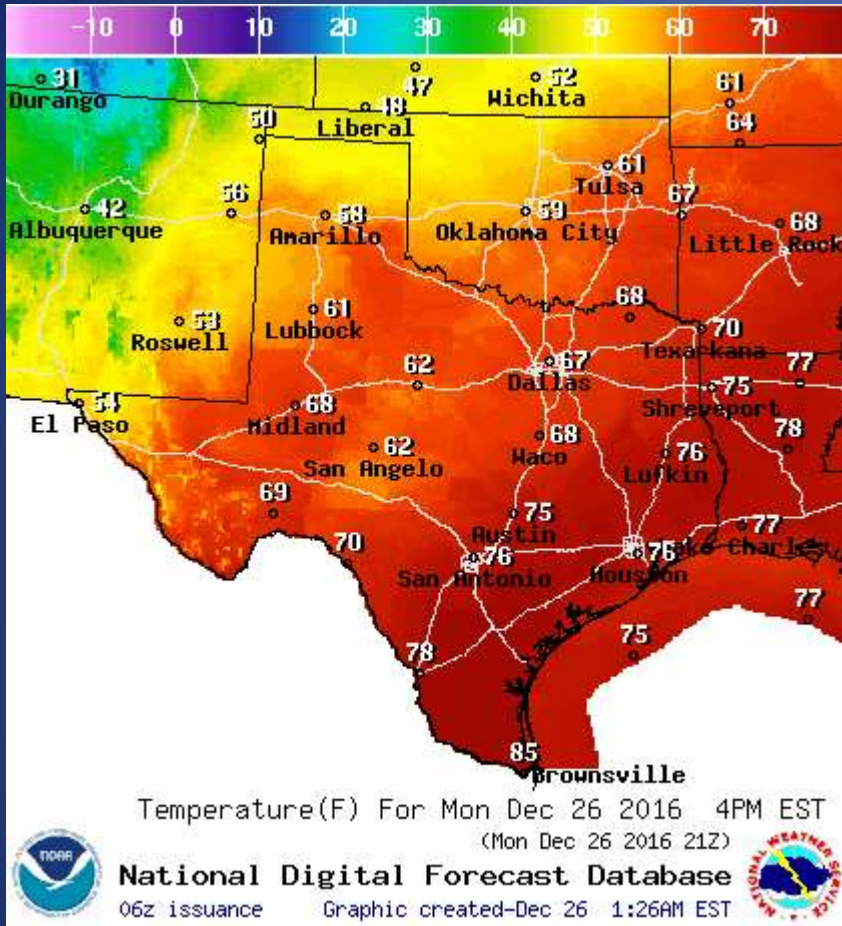

Weather Forecast

Highs