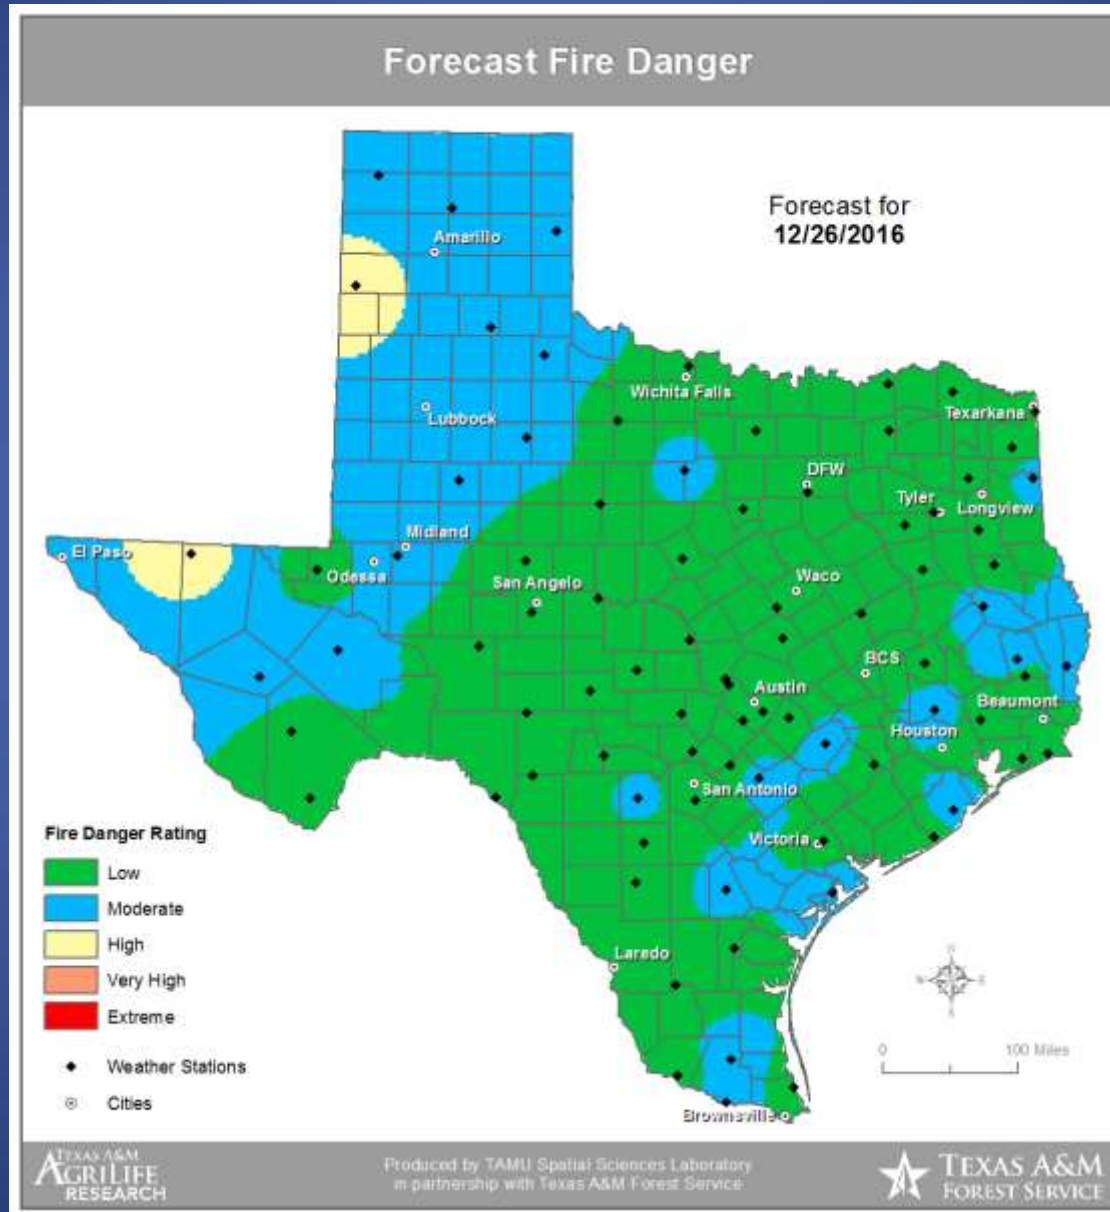

Fire Danger Forecast