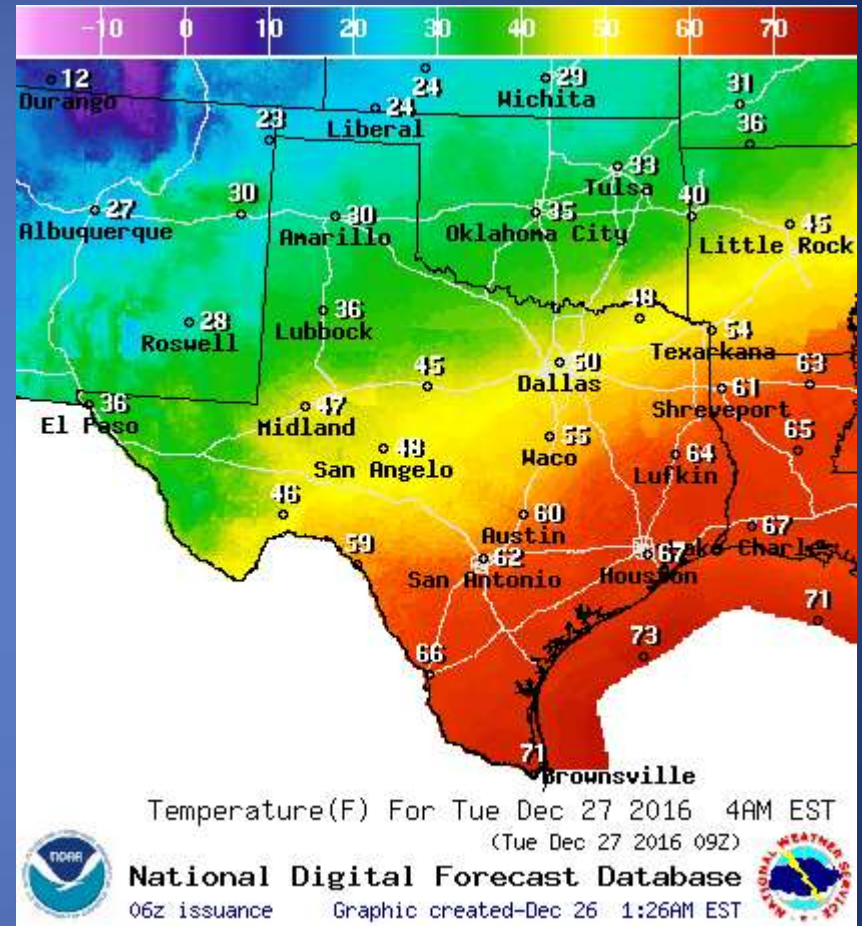

Weather Forecast

Highs

Lows