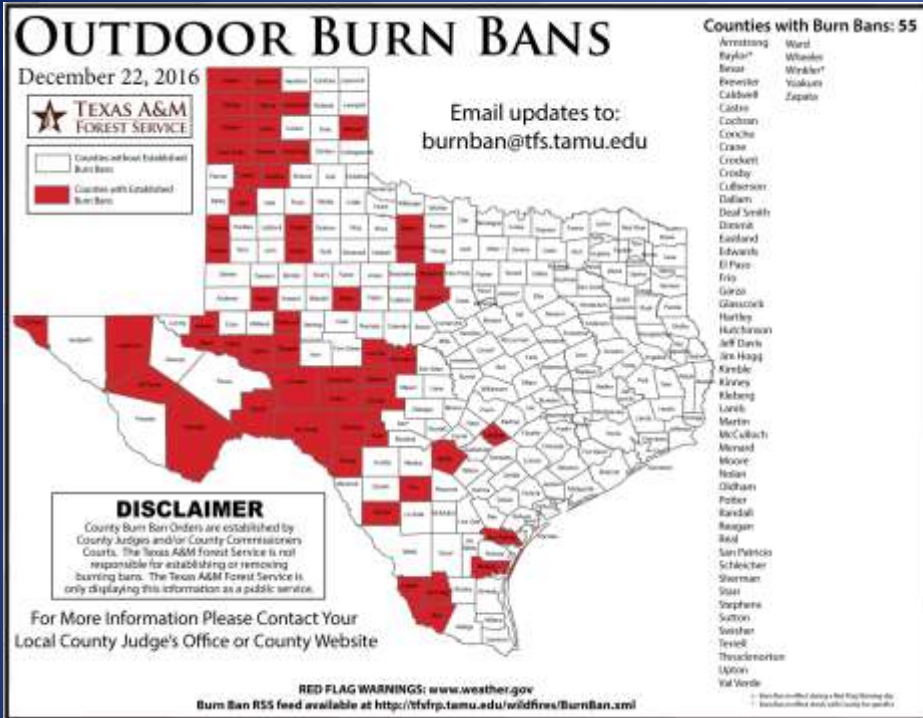

Burn Bans and KBDI INDEX