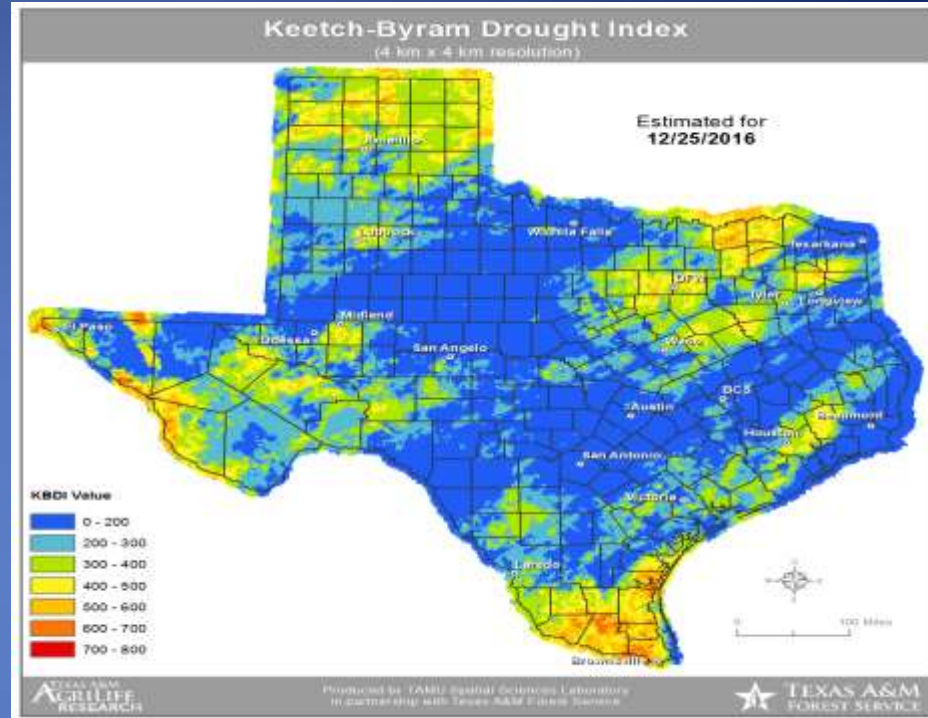

Burn Bans and KBDI INDEX