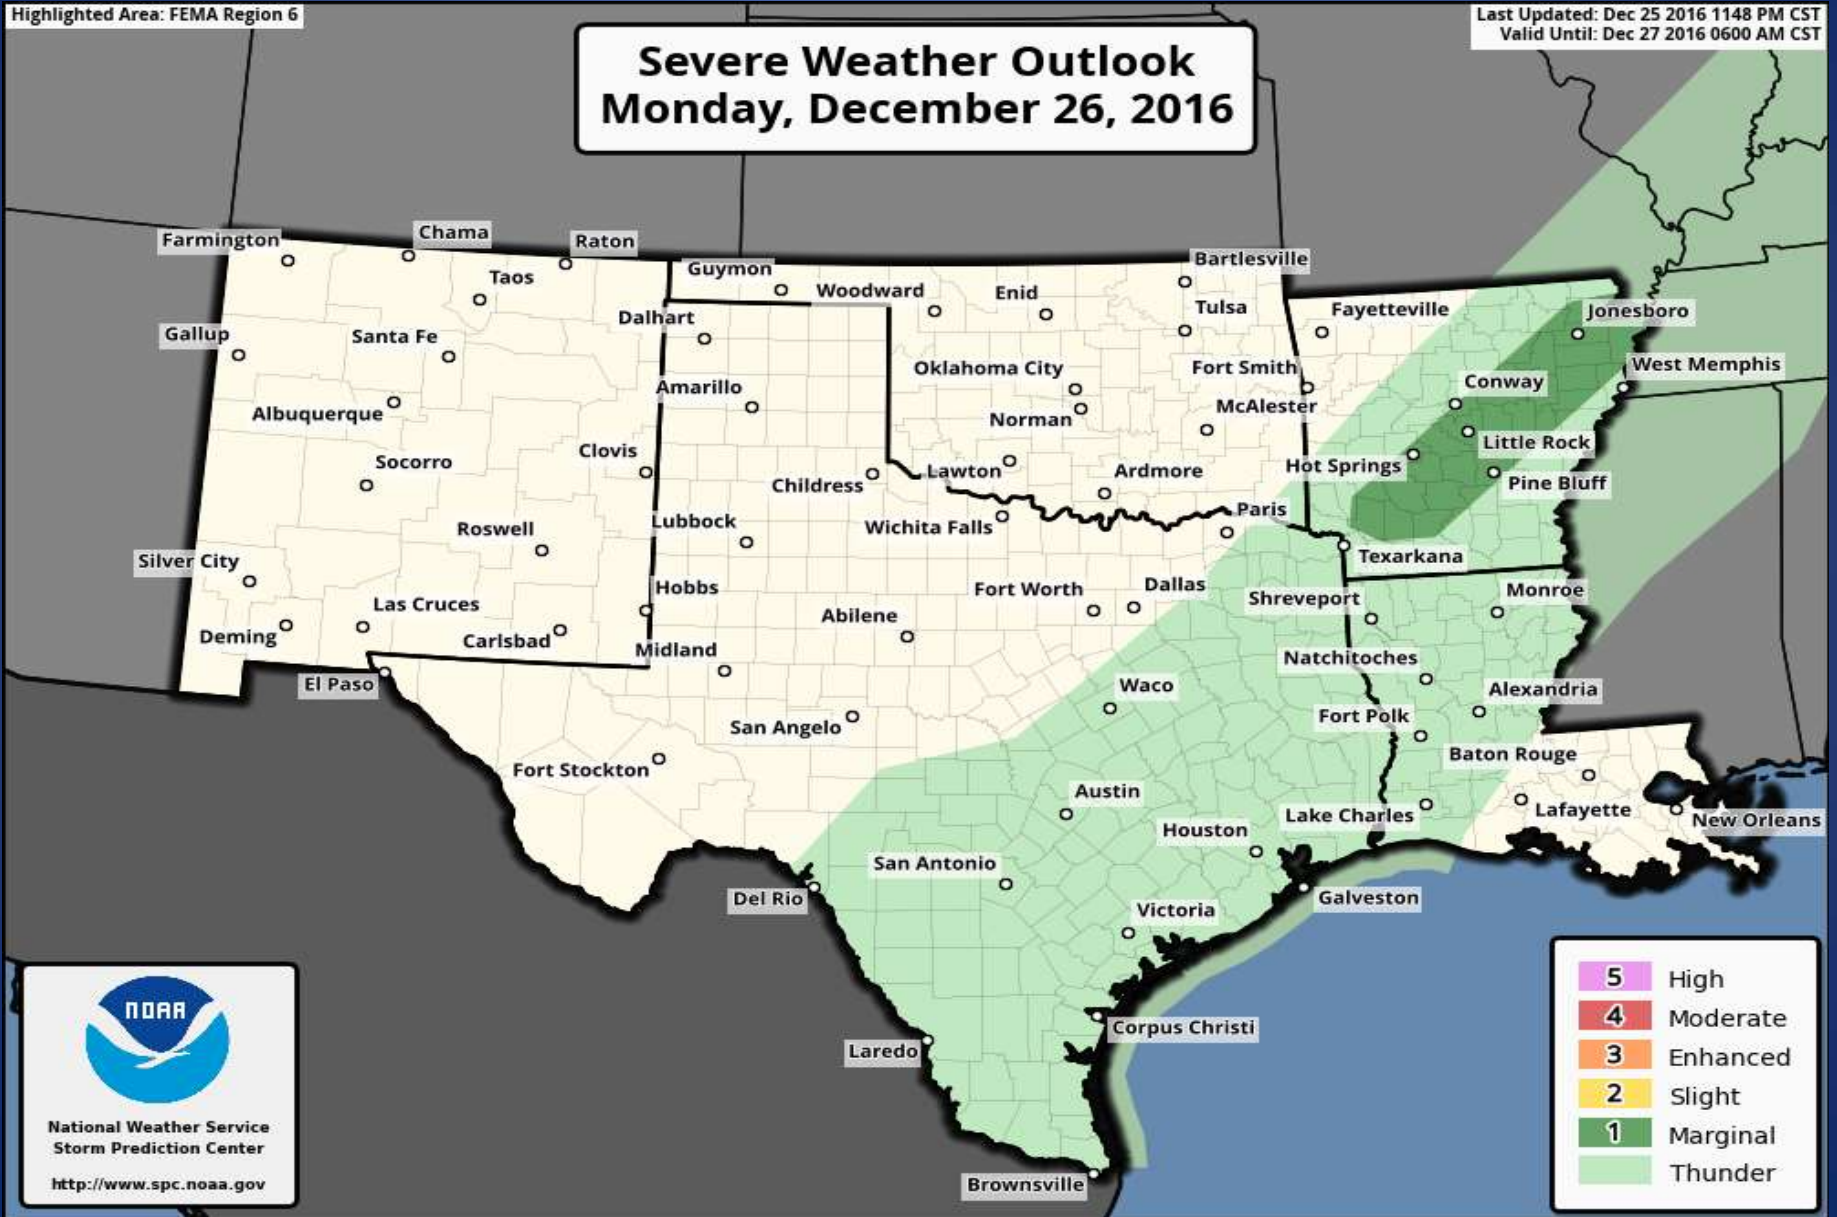

Hazardous Weather

Highlighted Area: FEMA Region 6

Last Updated: Dec 25 2016 1148 PM CST
Valid Until: Dec 27 2016 0600 AM CST

Severe Weather Outlook Monday, December 26, 2016

National Weather Service
Storm Prediction Center

<http://www.spc.noaa.gov>