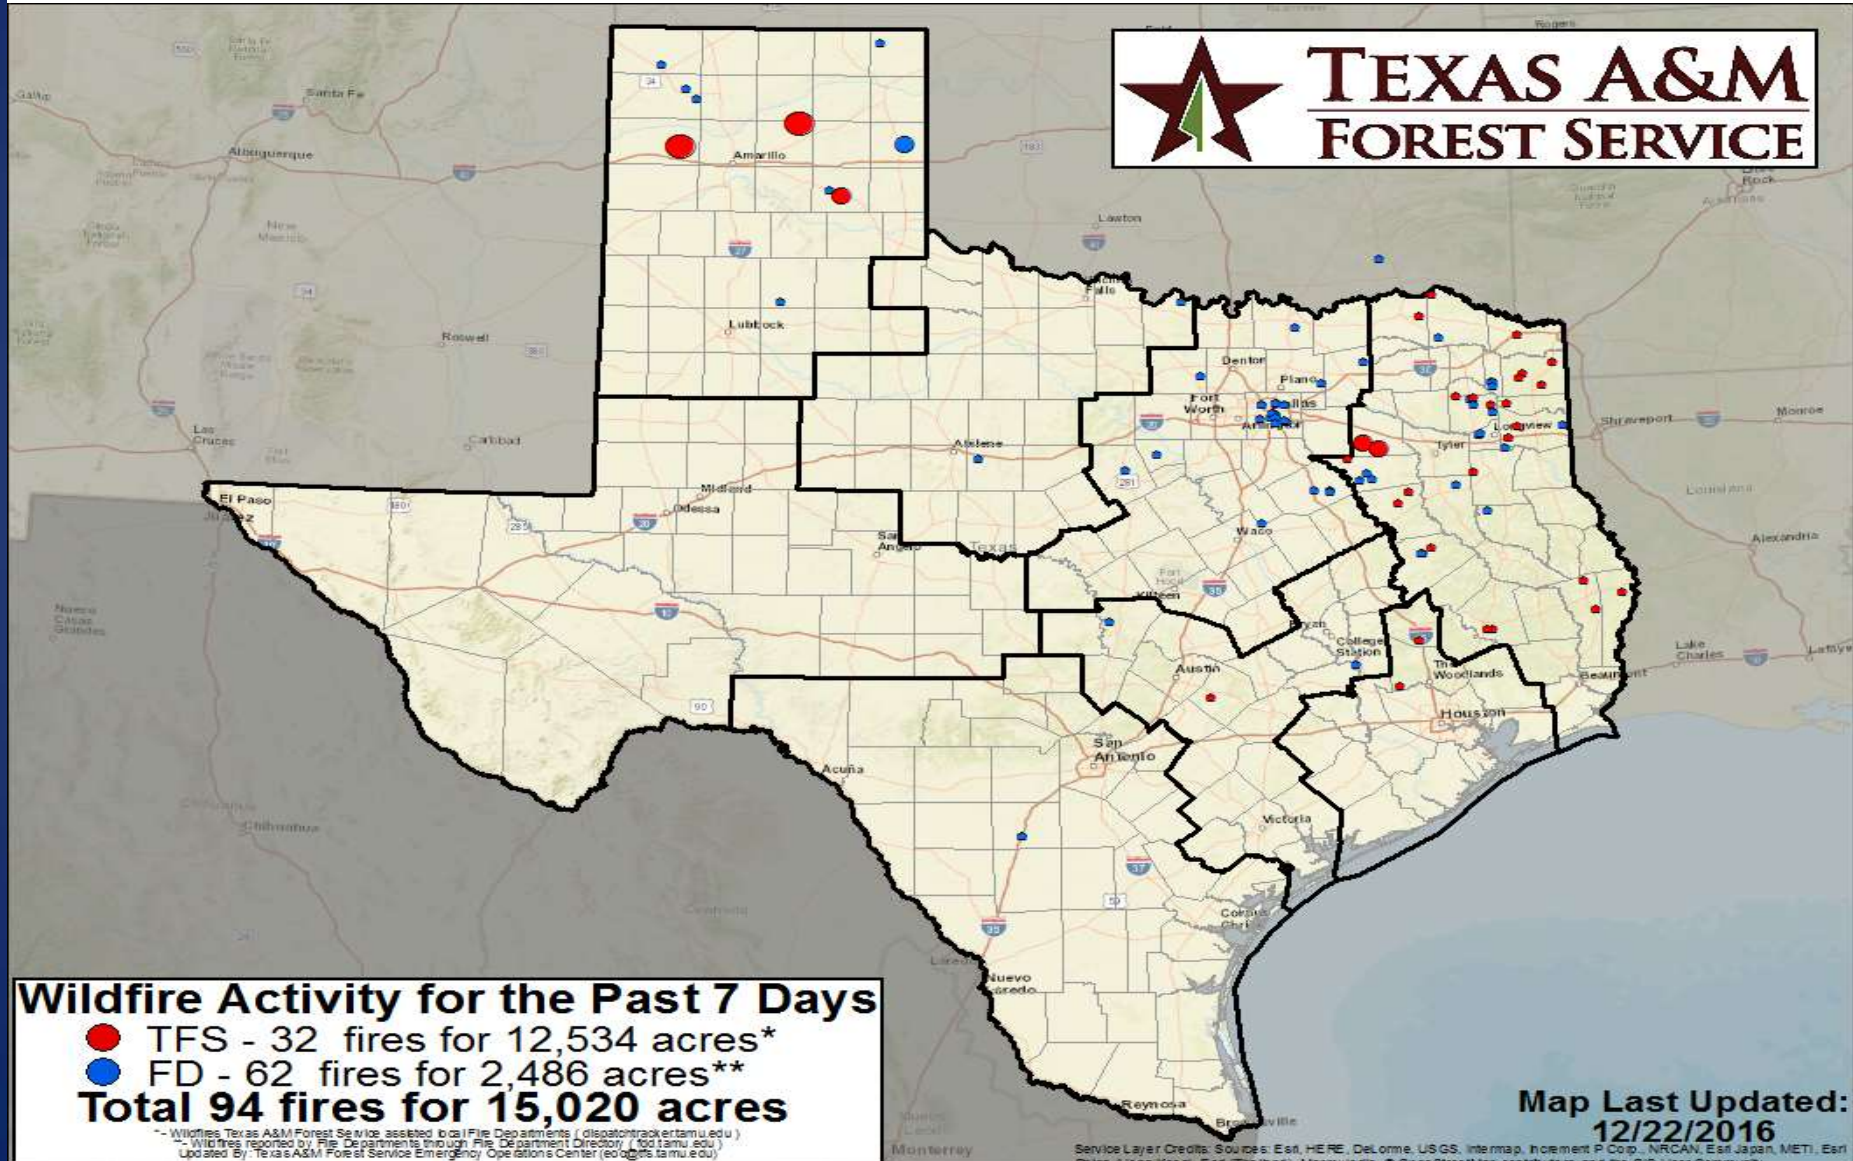

Fire Activity (*Last 24 Hours)

Reports 748 (no change) fires and 122,496 (no change) acres destroyed this year. There are 55 (no change) counties with burn bans. The Keetch-Byram Drought Index list 18 (-2) counties with an average over 400.