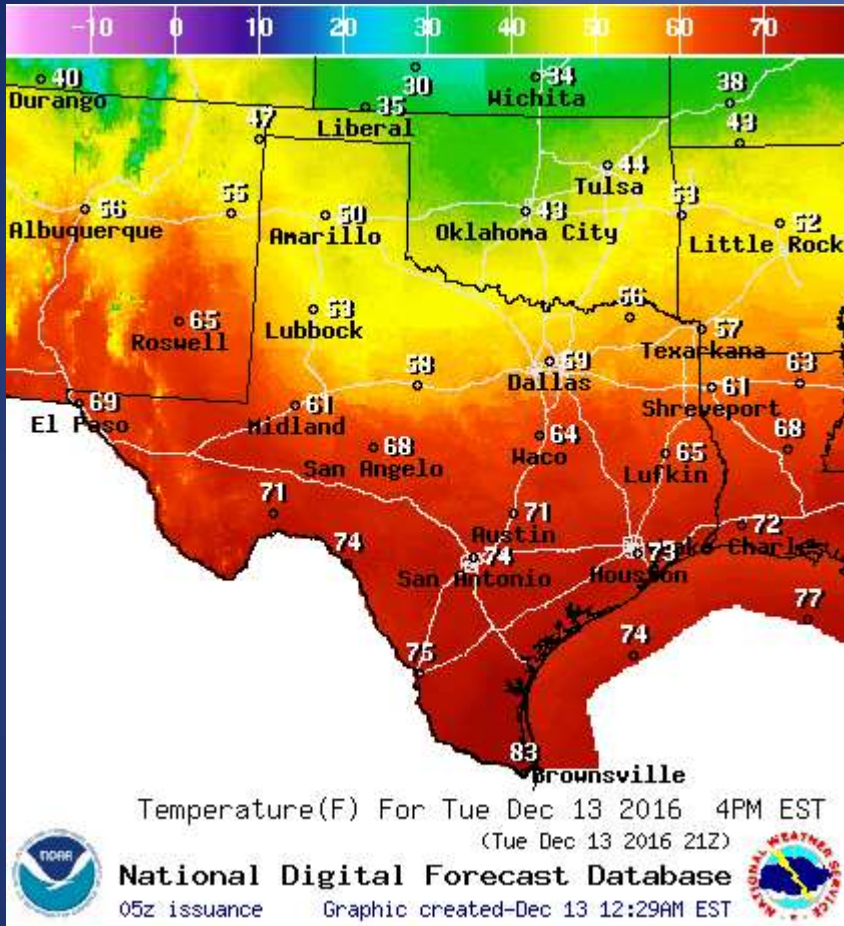

Weather Forecast

Highs