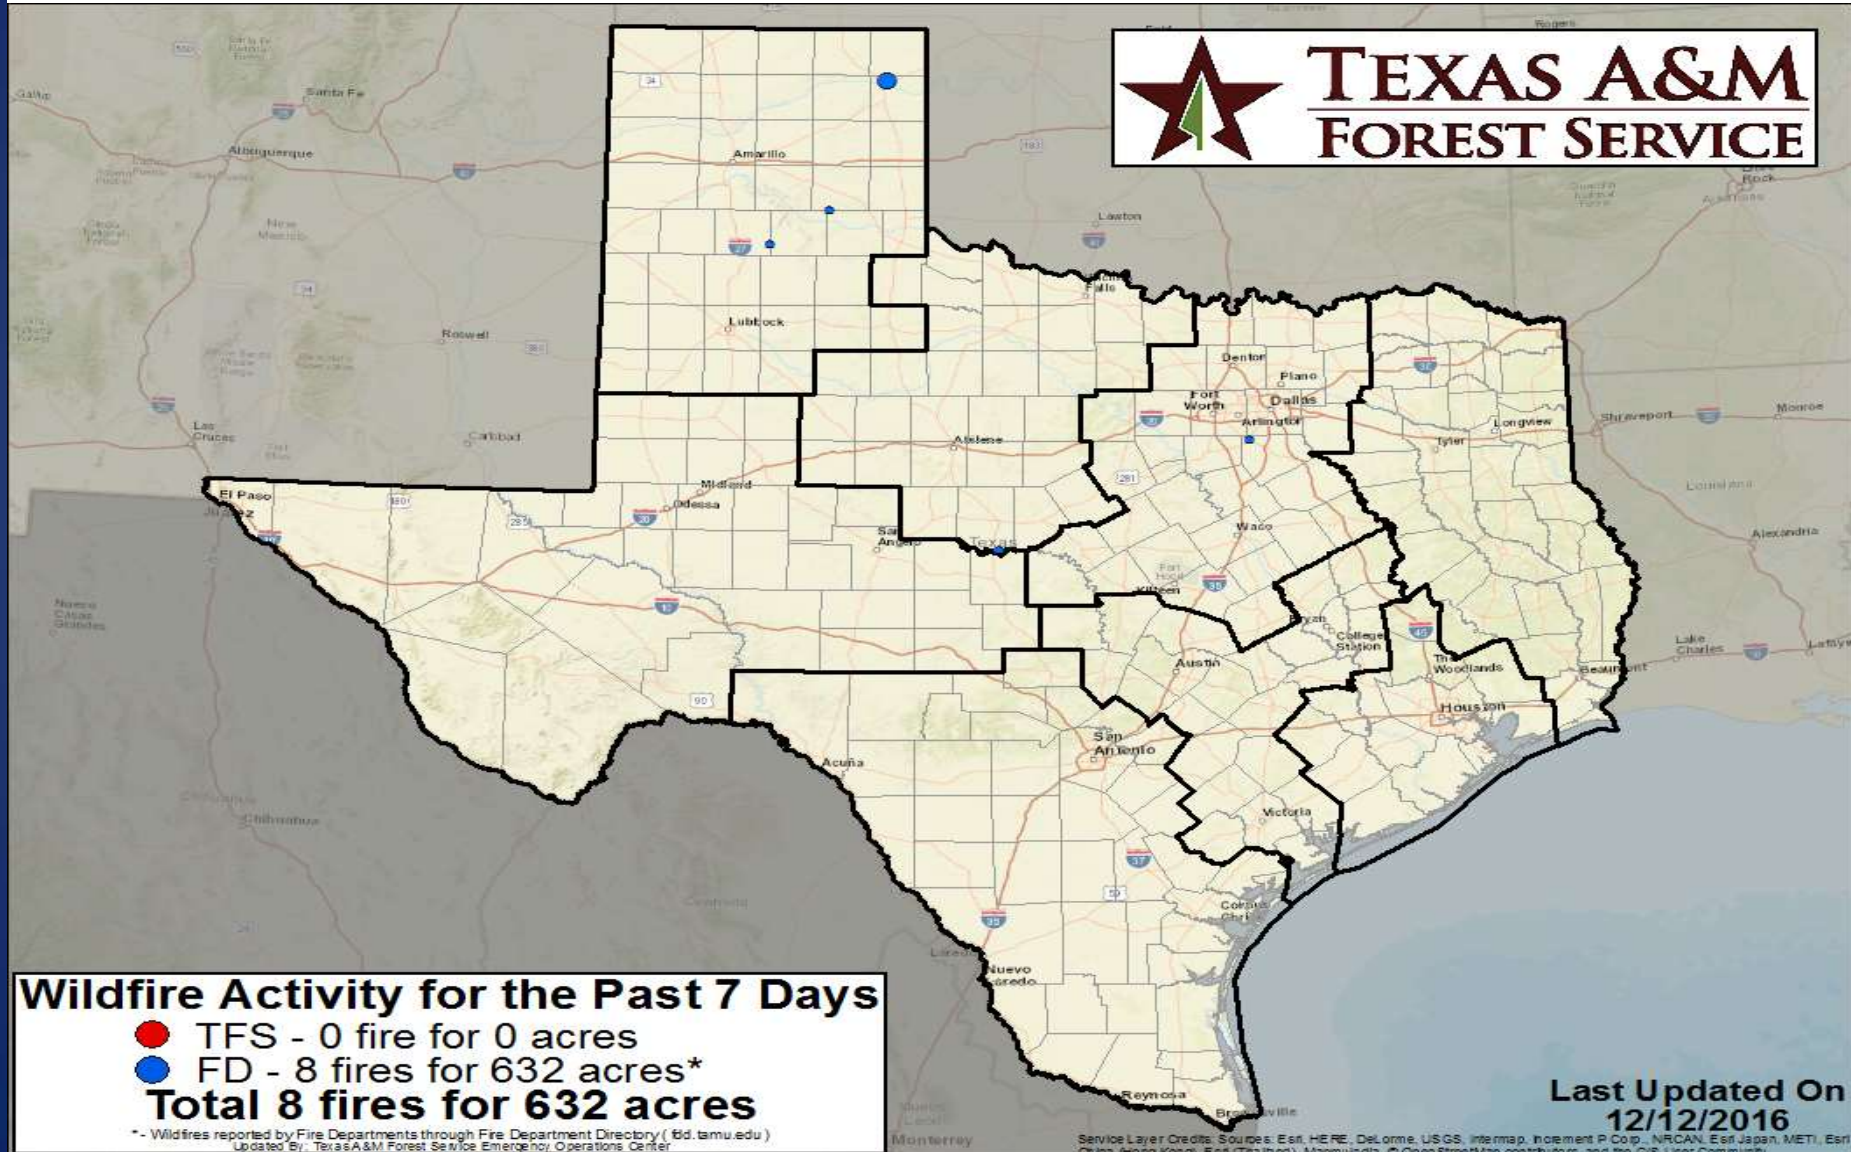

(4 km x 4 km resolution)

Estimated for
12/12/2016

Produced by TAMU Spatial Sciences Laboratory in partnership with Texas A&M Forest Service.

Fire Activity (*Last 24 Hours)

Reports 707 (no change) fires and 115,253 (no change) acres destroyed this year. There are 53 (no change) counties with burn bans. The Keetch-Byram Drought Index list 17 (+1) counties with an average over 400.