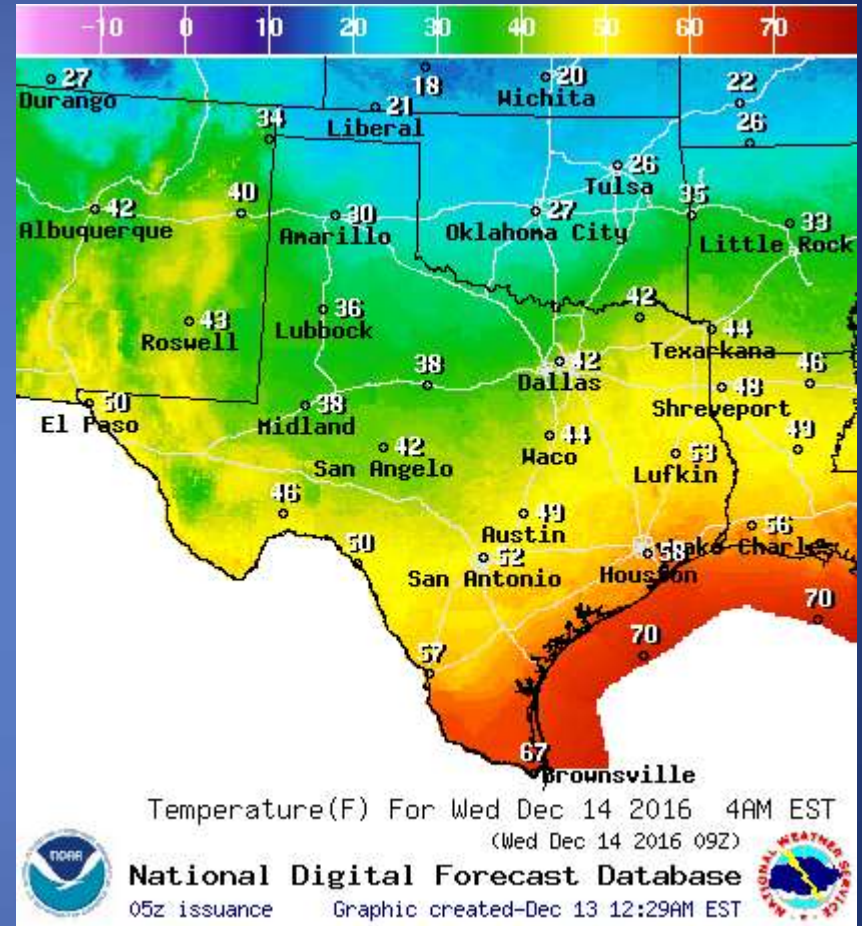

Weather Forecast

Highs

Lows