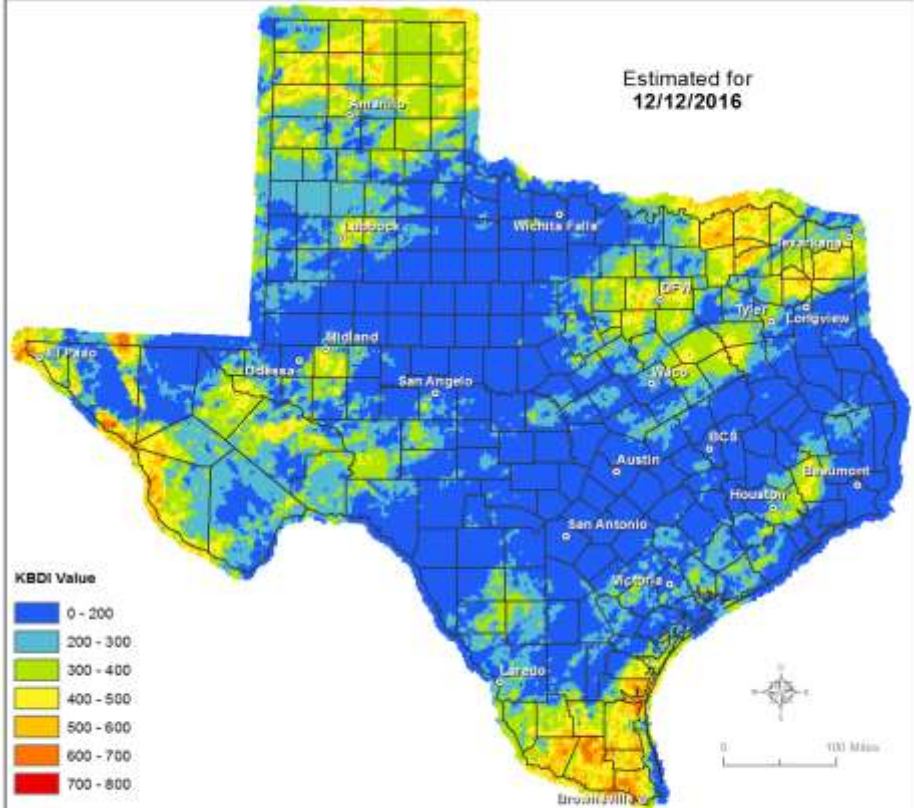

Burn Bans and KBDI INDEX

OUTDOOR BURN BANS

December 12, 2016

☐ Counties without Established Burn Bans
☒ Counties with Established Burn Bans

Email updates to:
burnban@tfs.tamu.edu

Counties with Burn Bans: 53

- Armstrong
- Baytown*
- Brewer
- Caldwell
- Castro
- Cochran
- Concho
- Crane
- Crockett
- Crosby
- Cullberson
- Dallam
- Deaf Smith
- Dimmit
- Edwards
- El Paso
- Frio
- Garza
- Glasscock
- Hartley
- Hutchinson
- Jeff Davis
- Jim Hogg
- Kimble
- Kinney
- Kleberg
- Lamb
- Martin
- McCallach
- Menard
- Moore
- Nolan
- Oldham
- Potter
- Randall
- Reagan
- Real
- San Patricio
- Schleicher
- Sherman
- Star
- Stephens
- Sutton
- Swisher
- Texas
- Throckmorton
- Upton
- Val Verde
- Ward
- Wheeler

- Winkler*
- Yoakum
- Zapata

DISCLAIMER
County Burn Ban Orders are established by County Judges and/or County Commissioners Courts. The Texas A&M Forest Service is not responsible for establishing or removing burning bans. The Texas A&M Forest Service is only displaying this information as a public service.

For More Information Please Contact Your Local County Judge's Office or County Website

RED FLAG WARNINGS: www.weather.gov
Burn Ban RSS feed available at <http://tfsfrp.tamu.edu/wildfires/burnban.xml>

Keetch-Byram Drought Index

(4 km x 4 km resolution)

Estimated for
12/12/2016

Produced by TAMU Spatial Sciences Laboratory in partnership with Texas A&M Forest Service.