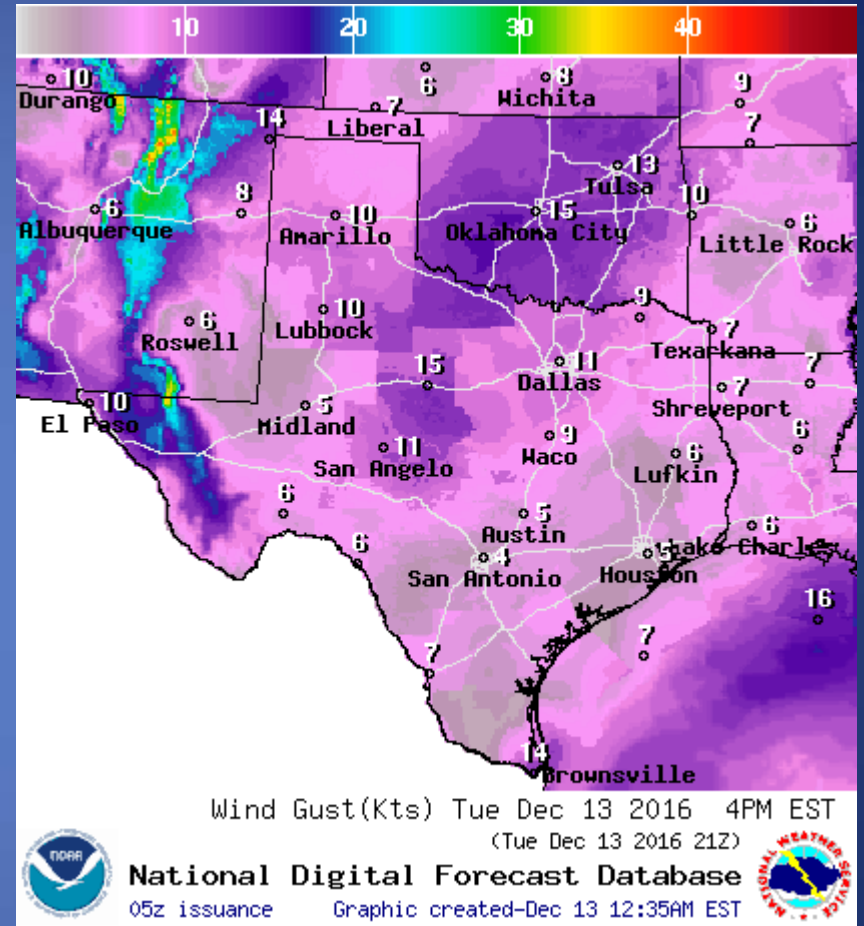

Weather Forecast

Highs

Lows

Weather Forecast

Wind Speeds

Gusts

Weather Warning/Advisories Issued

DATE	WARNING TYPE	LOCATION
12/12/16	Dense Fog Advisory	Aransas, Calhoun, Jefferson, Kleberg, Nueces, San Patricio and Refugio Counties
12/13/16	Dense Fog Advisory	Anderson, Angelina, Atascosa, Bandera, Bastrop, Bee, Bell, Bexar, Blanco, Bosque, Brazoria, Brooks, Caldwell, Cameron, Chambers, Cherokee, Collin, Comal, Cooke, Coryell, Dallas, Denton, DeWitt, Dimmit, Duval, Edwards, Ellis, Erath, Falls, Fort Bend, Freestone, Frio, Galveston, Gillespie, Goliad, Gonzales, Grayson, Gregg, Guadalupe, Hamilton, Hardin, Harris, Harrison, Hays, Henderson, Hidalgo, Hill, Hood, Jack, Jackson, Jasper, Jim Hogg, Jim Wells, Johnson, Lampasas, LaSalle, Leon, Liberty, Limestone, Live Oak, Karnes, Kaufman, Kendall, Kenedy, Kerr, Kinney, Matagorda, Maverick, McLennan, McMullen, Medina, Milam, Montague, Nacogdoches, Navarro, Newton, Orange, Palo Pinto, Panola, Parker, Real, Robertson, Rockwall, Rusk, Sabine, San Augustine, Shelby, Smith, Somervell, Starr, Tarrant, Travis, Tyler, Uvalde, Val Verde, Van Zandt, Victoria, Webb, Wharton, Willacy, Wilson, Wise, Young, Zapata and Zavala Counties
12/13/16	Dense Fog Advisory Extended	Austin, Colorado and Waller Counties

Hazardous Weather

Highlighted Area: FEMA Region 6

Last Updated: Dec 12 2016 1134 PM CST
Valid Until: Dec 14 2016 0600 AM CST

Severe Weather Outlook Tuesday, December 13, 2016

National Weather Service
Storm Prediction Center