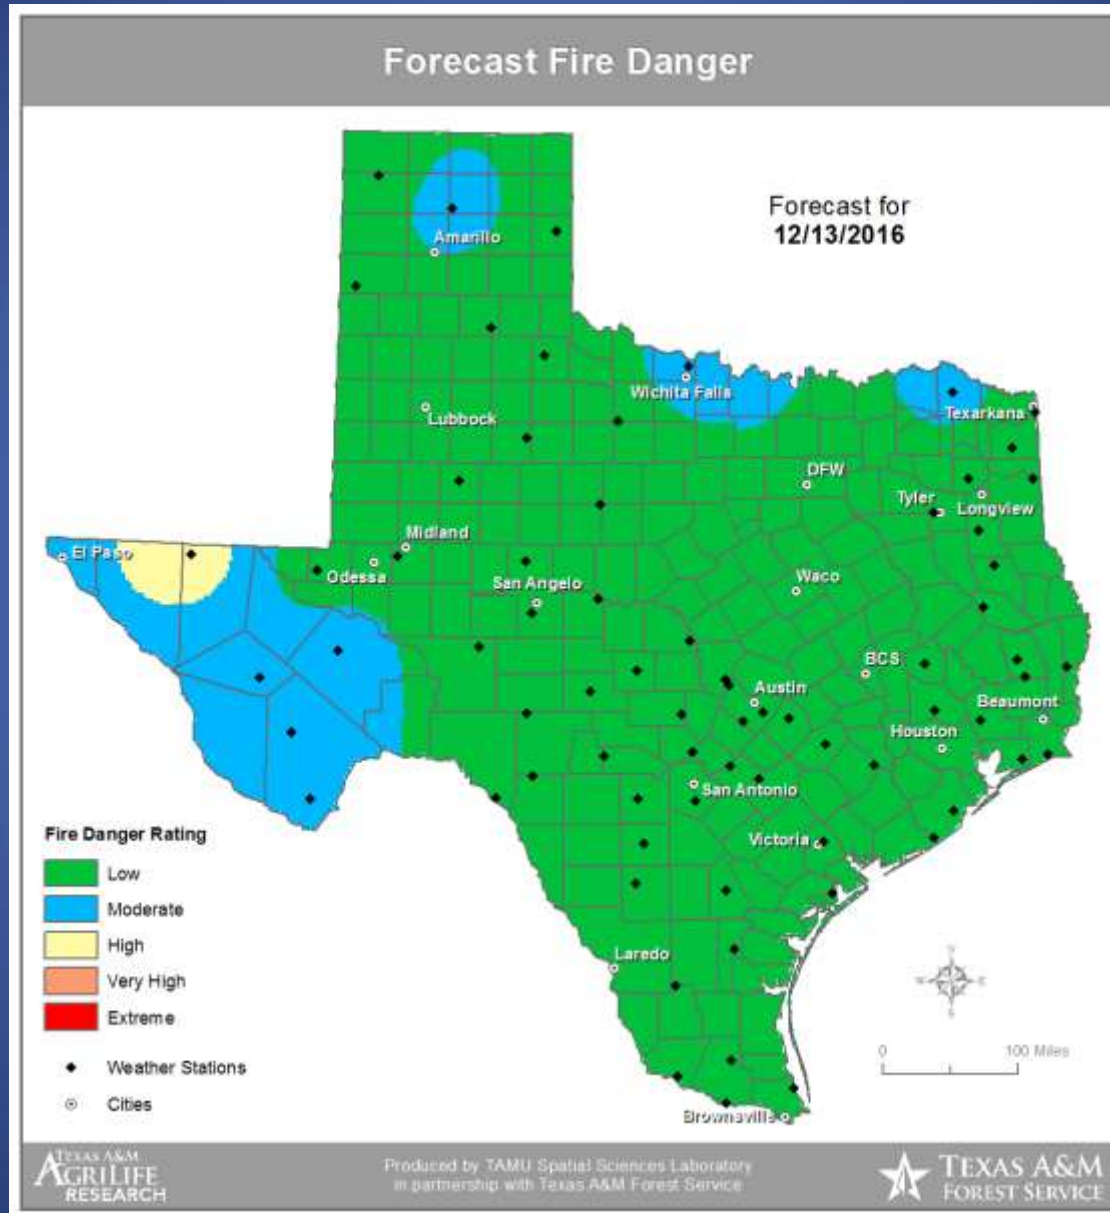

Fire Danger Forecast