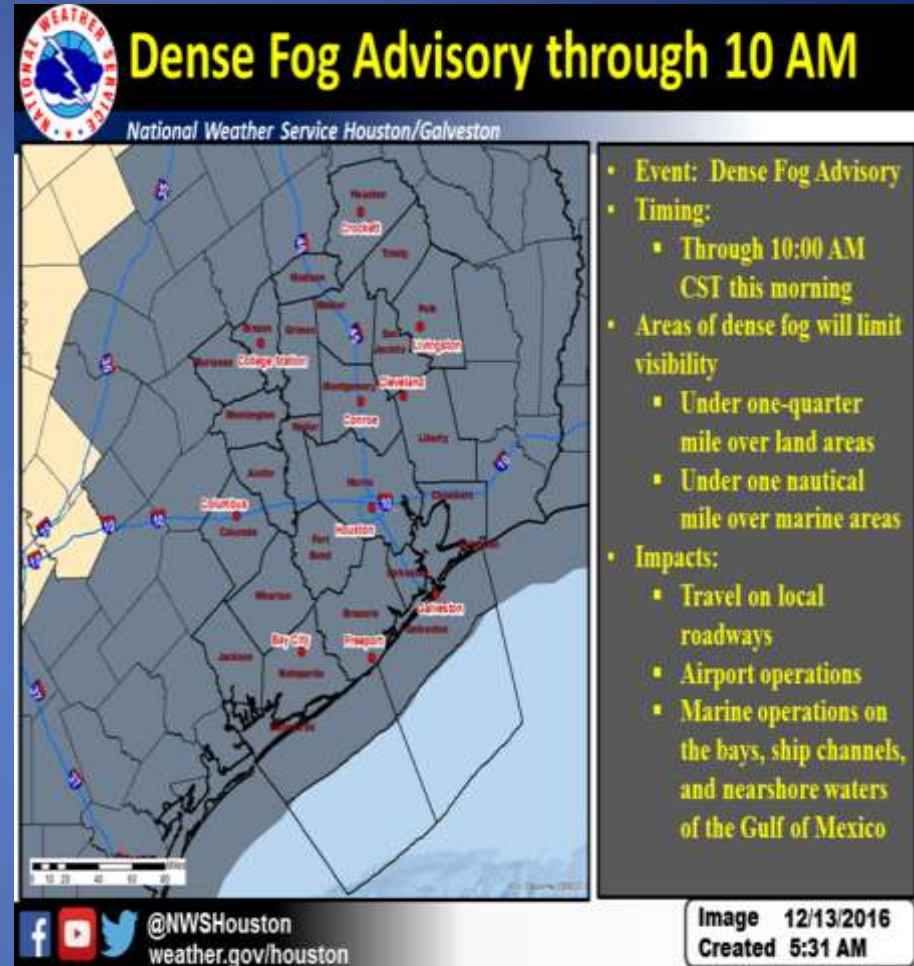

Hazardous Weather

Highlighted Area: FEMA Region 6

Last Updated: Dec 12 2016 1134 PM CST
Valid Until: Dec 14 2016 0600 AM CST

Severe Weather Outlook Tuesday, December 13, 2016

National Weather Service
Storm Prediction Center

<http://www.spc.noaa.gov>

Hazardous Weather

A Dense Fog Advisory is in effect across a large portion of North and Central Texas. Slow down and use low-beam headlights when driving through areas of dense fog.