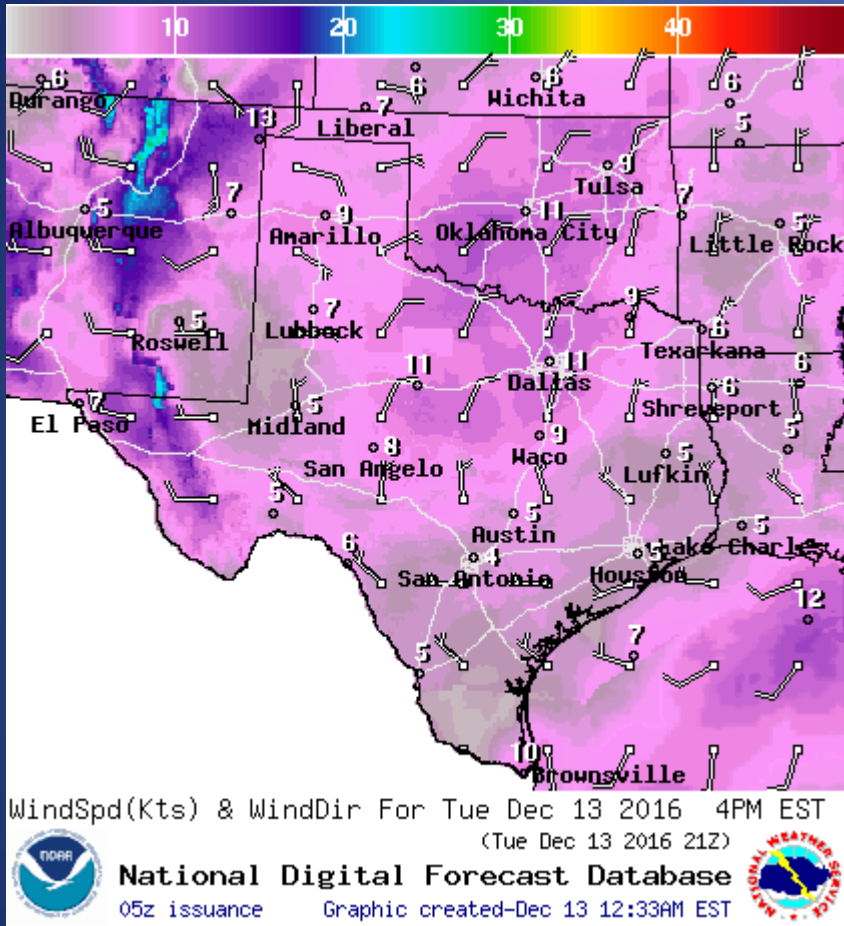

Weather Forecast

Highs

Lows

Weather Forecast

Wind Speeds

Gusts

Weather Warning/Advisories Issued

DATE	WARNING TYPE	LOCATION
12/12/16	Dense Fog Advisory	Aransas, Calhoun, Jefferson, Kleberg, Nueces, San Patricio and Refugio Counties
12/13/16	Dense Fog Advisory	Anderson, Angelina, Atascosa, Bandera, Bastrop, Bee, Bell, Bexar, Blanco, Bosque, Brazoria, Brooks, Caldwell, Cameron, Chambers, Cherokee, Collin, Comal, Cooke, Coryell, Dallas, Denton, DeWitt, Dimmit, Duval, Edwards, Ellis, Erath, Falls, Fort Bend, Freestone, Frio, Galveston, Gillespie, Goliad, Gonzales, Grayson, Gregg, Guadalupe, Hamilton, Hardin, Harris, Harrison, Hays, Henderson, Hidalgo, Hill, Hood, Jack, Jackson, Jasper, Jim Hogg, Jim Wells, Johnson, Lampasas, LaSalle, Leon, Liberty, Limestone, Live Oak, Karnes, Kaufman, Kendall, Kenedy, Kerr, Kinney, Matagorda, Maverick, McLennan, McMullen, Medina, Milam, Montague, Nacogdoches, Navarro, Newton, Orange, Palo Pinto, Panola, Parker, Real, Robertson, Rockwall, Rusk, Sabine, San Augustine, Shelby, Smith, Somervell, Starr, Tarrant, Travis, Tyler, Uvalde, Val Verde, Van Zandt, Victoria, Webb, Wharton, Willacy, Wilson, Wise, Young, Zapata and Zavala Counties
12/13/16	Dense Fog Advisory Extended	Austin, Colorado and Waller Counties

Hazardous Weather

Highlighted Area: FEMA Region 6

Last Updated: Dec 12 2016 1134 PM CST
Valid Until: Dec 14 2016 0600 AM CST

Severe Weather Outlook Tuesday, December 13, 2016

National Weather Service
Storm Prediction Center