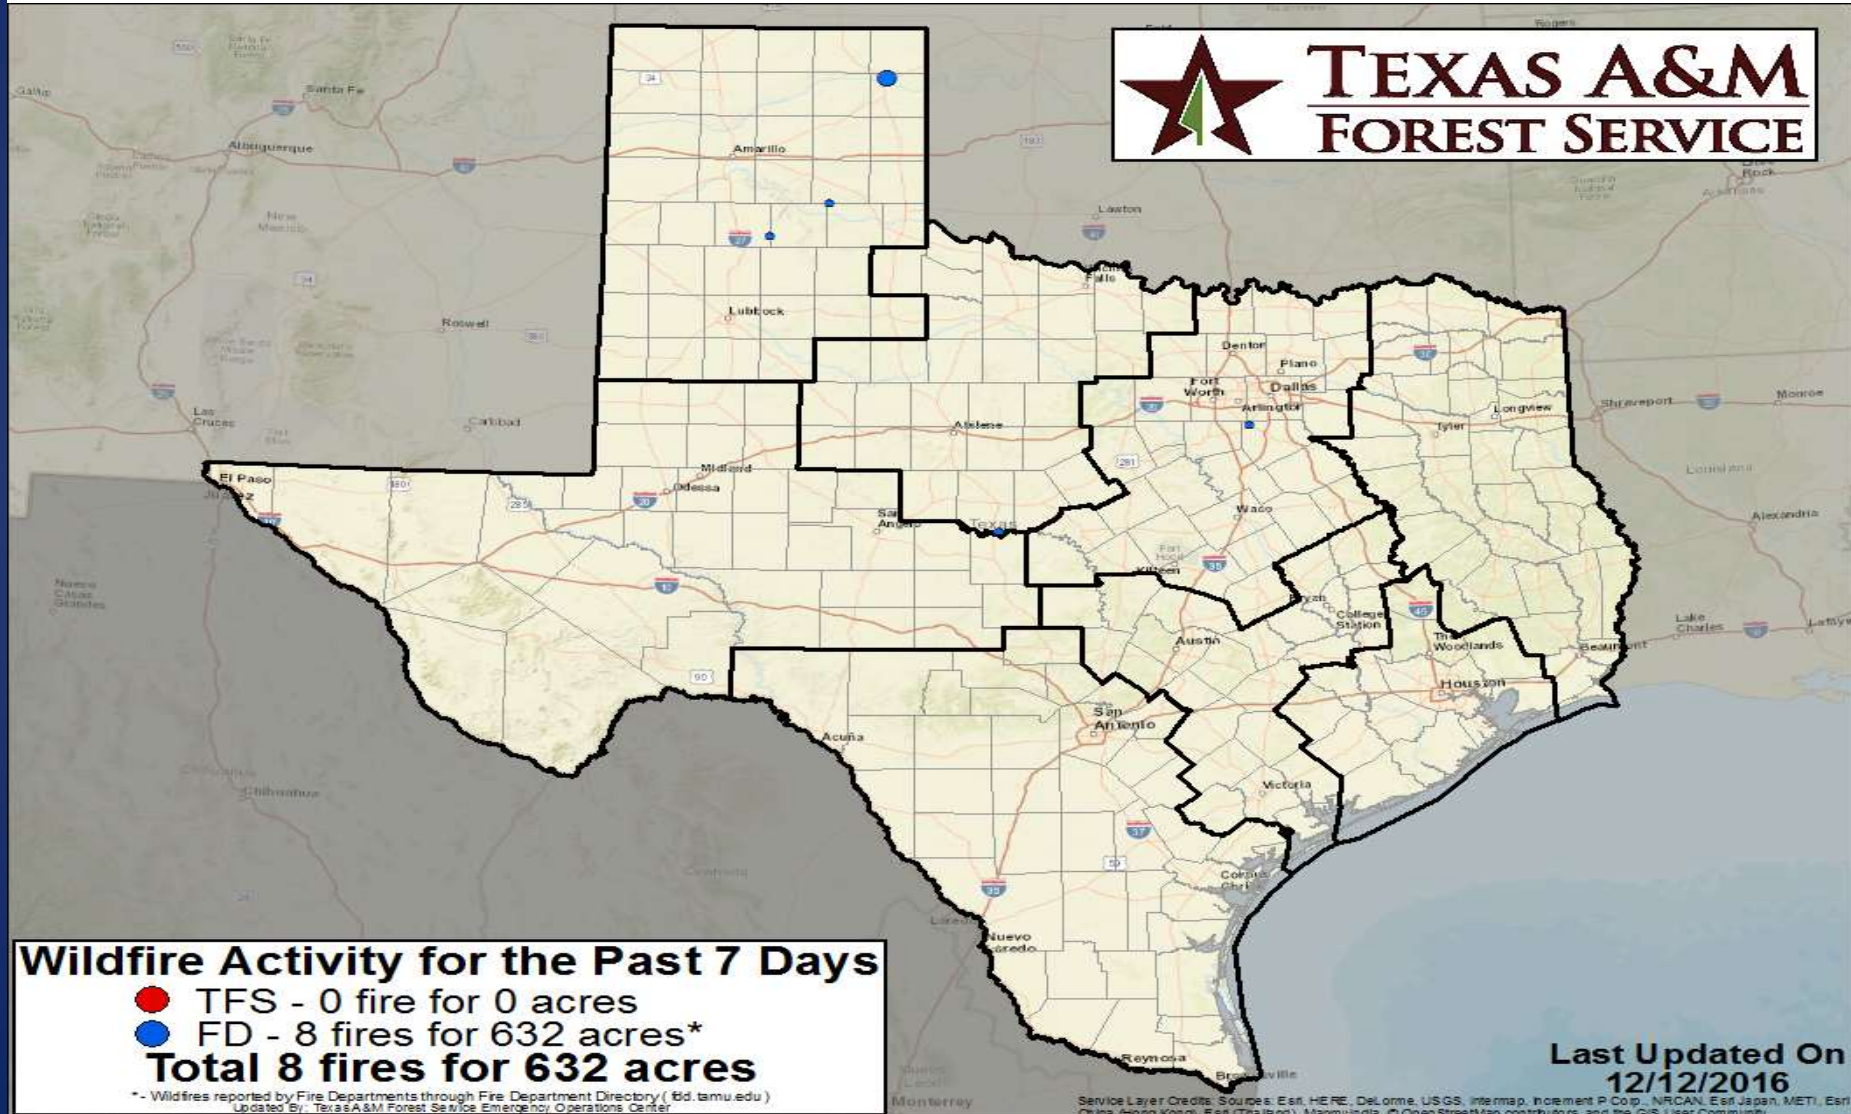

Fire Activity (*Last 24 Hours)

Reports 707 (no change) fires and 115,253 (no change) acres destroyed this year. There are 53 (no change) counties with burn bans. The Keetch-Byram Drought Index list 16 (no change) counties with an average over 400.