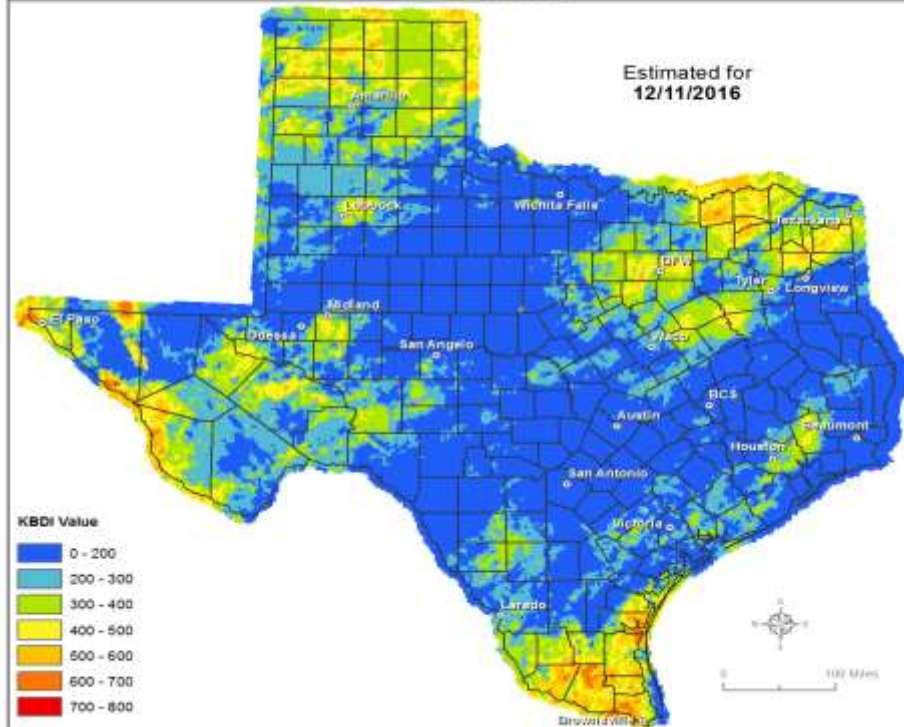

Keetch-Byram Drought Index

(4 km x 4 km resolution)

Estimated for
12/11/2016

KBDI Value

- 0 - 200
- 200 - 300
- 300 - 400
- 400 - 500
- 500 - 600
- 600 - 700
- 700 - 800