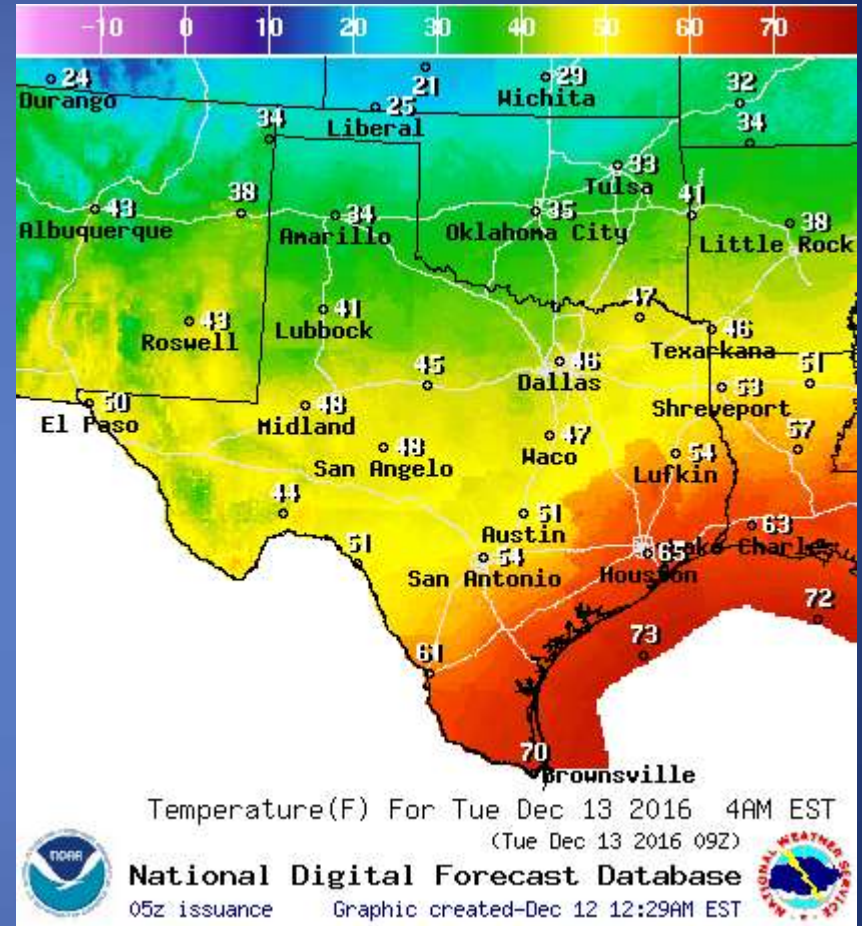

Weather Forecast

Highs

Lows