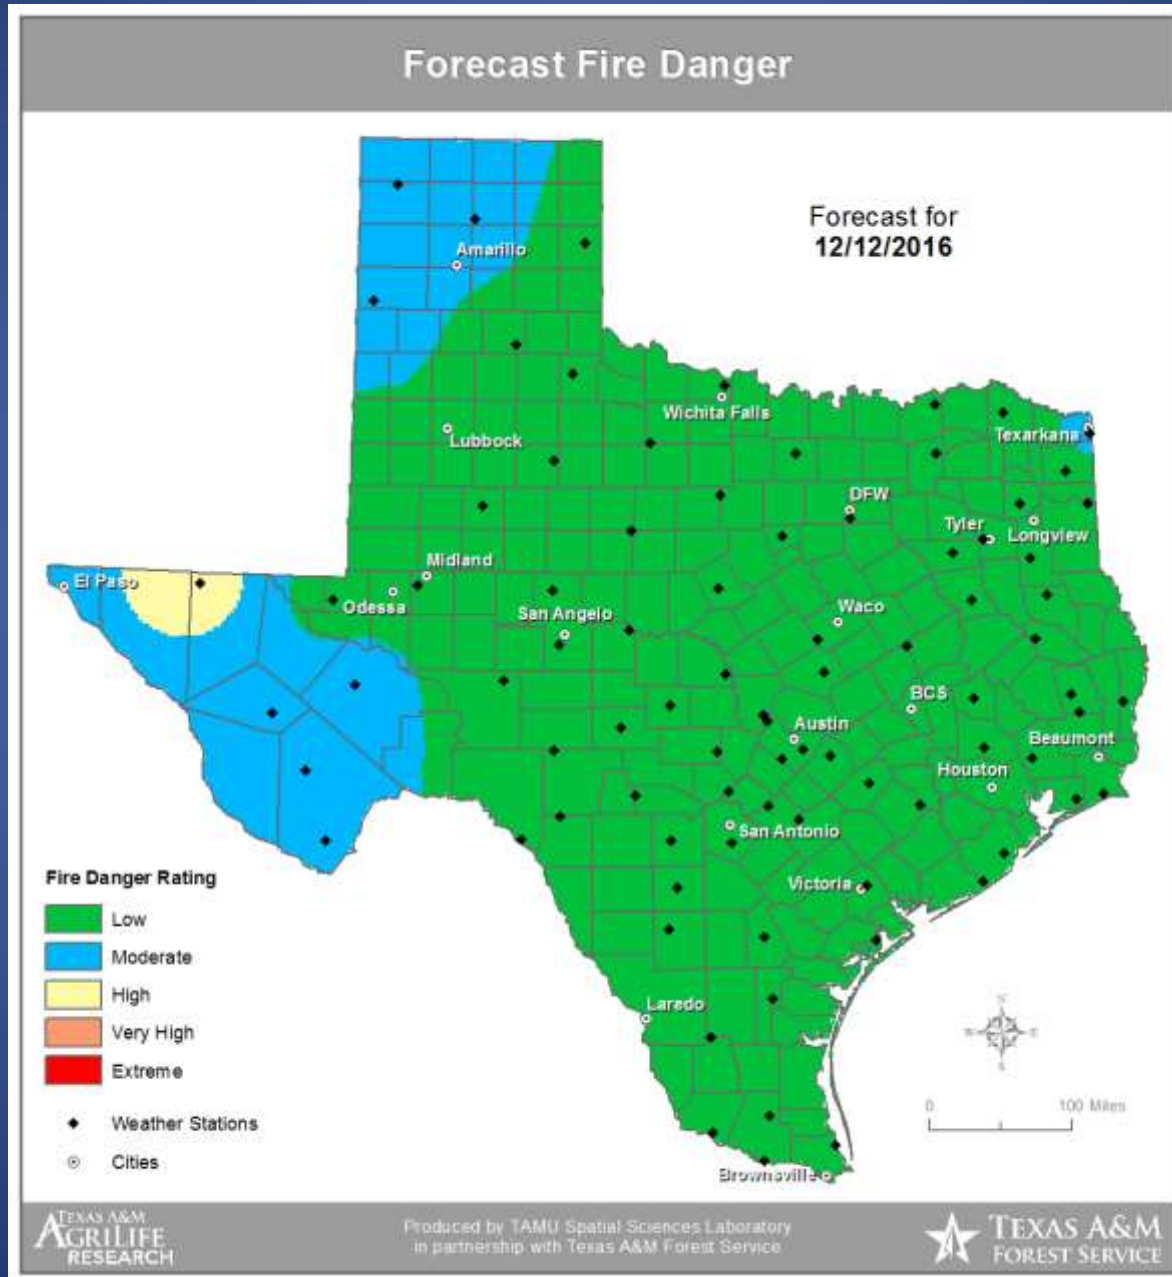

Fire Danger Forecast