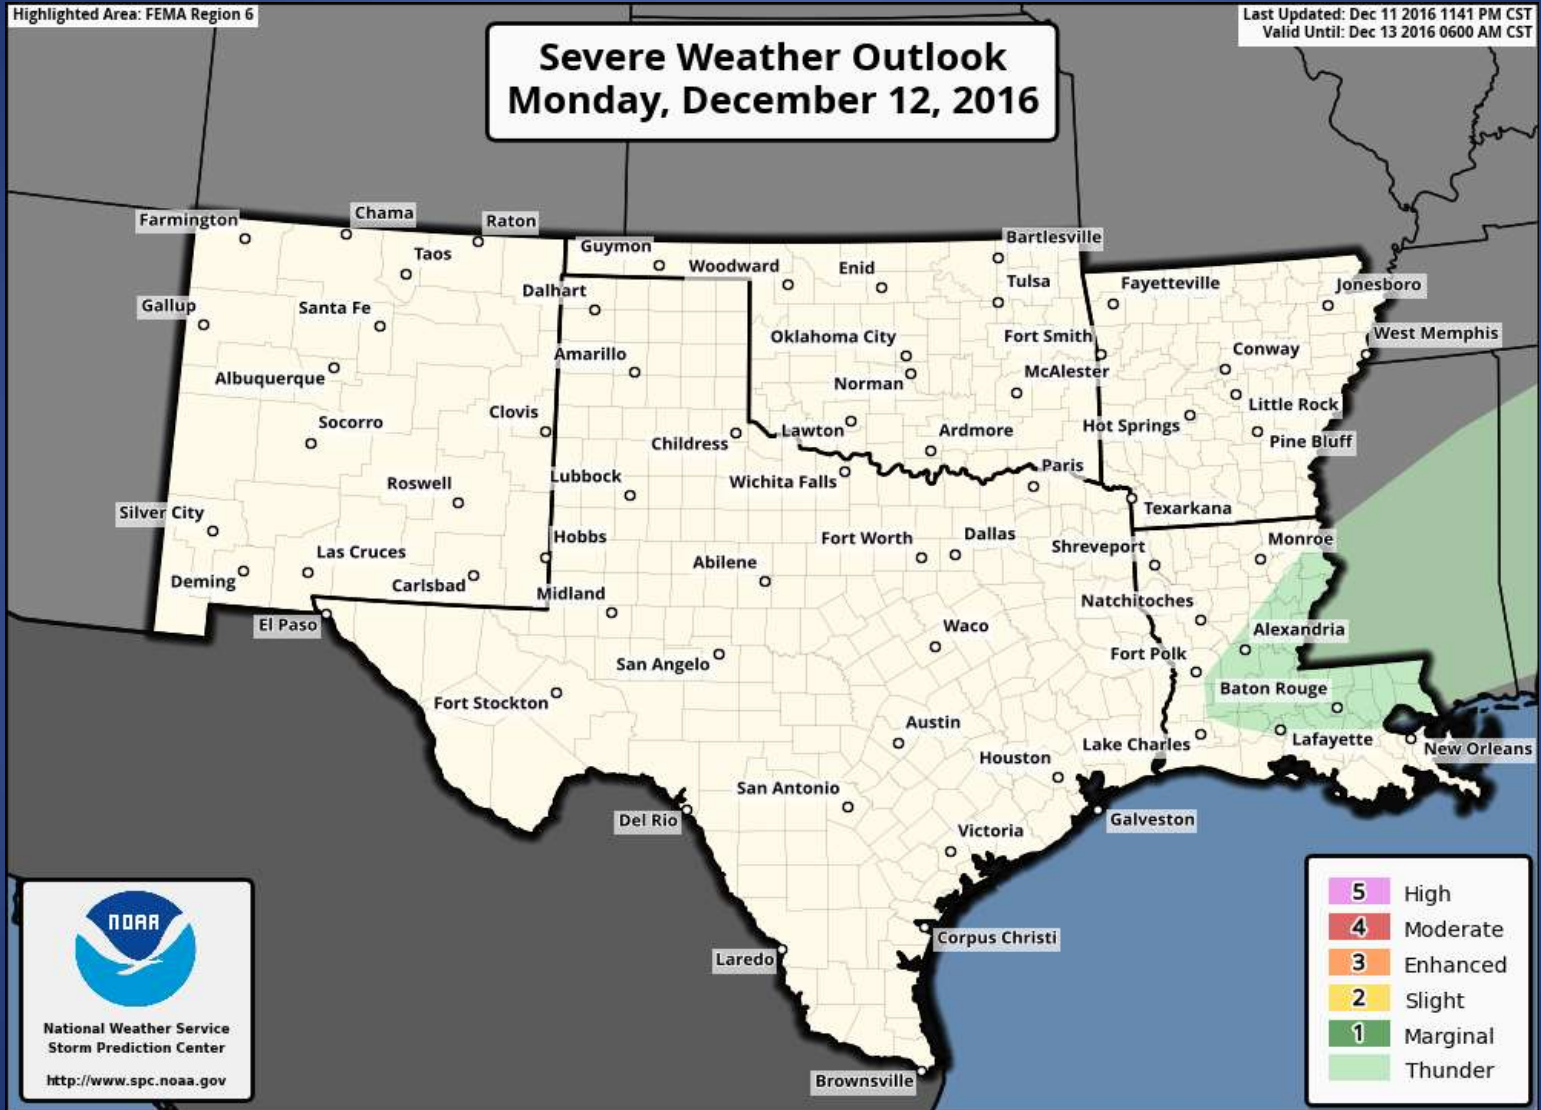

Hazardous Weather

Highlighted Area: FEMA Region 6

Last Updated: Dec 11 2016 1141 PM CST
Valid Until: Dec 13 2016 0600 AM CST

Severe Weather Outlook Monday, December 12, 2016

National Weather Service
Storm Prediction Center
<http://www.spc.noaa.gov>

5	High
4	Moderate
3	Enhanced
2	Slight
1	Marginal
	Thunder