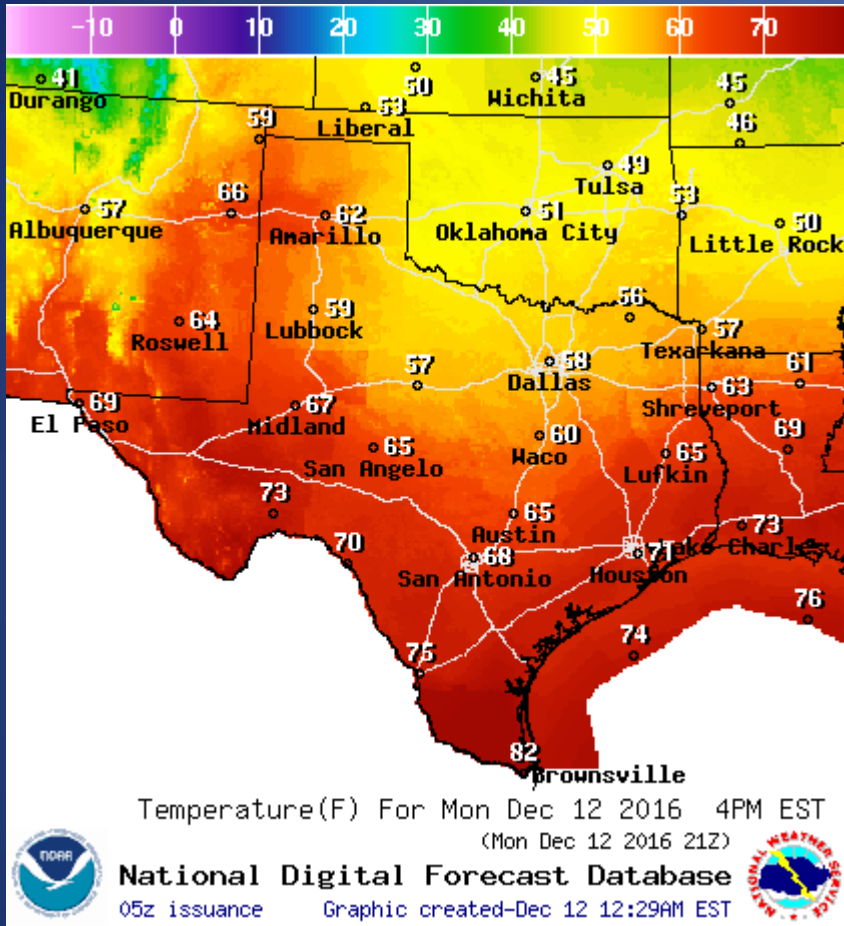

Weather Forecast

Highs