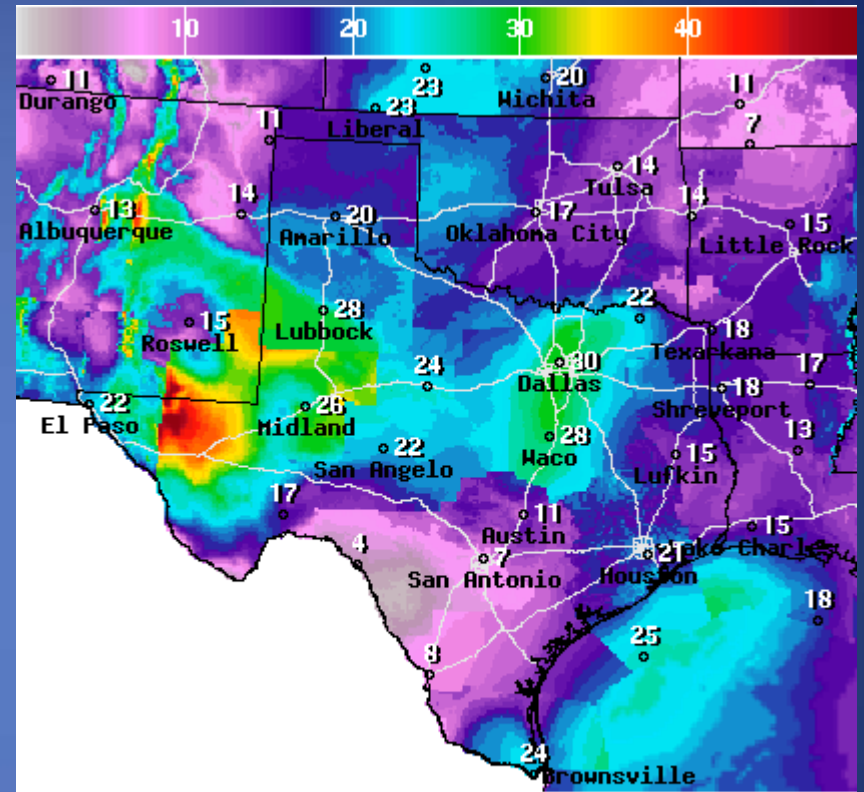

Informational Products

Distributed by the State Operations Center

DATE	SUBJECT
12/11/16	Daily NWS Threat Brief for Sunday, December 11, 2016 for FEMA Region 6

Weather Forecast

Highs

Lows

Weather Forecast

WindSpd(Kts) & WindDir For Sun Dec 11 2016 4PM EST
(Sun Dec 11 2016 21Z)
National Digital Forecast Database
05z issuance Graphic created-Dec 11 12:33AM EST