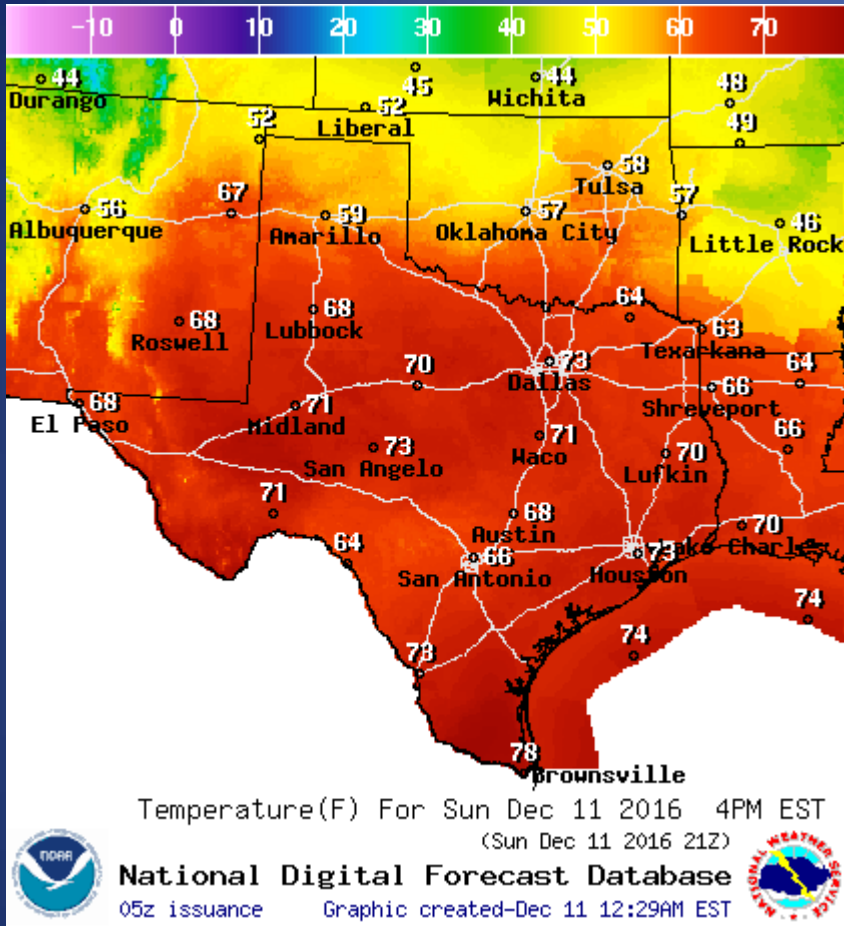

Weather Forecast

Highs