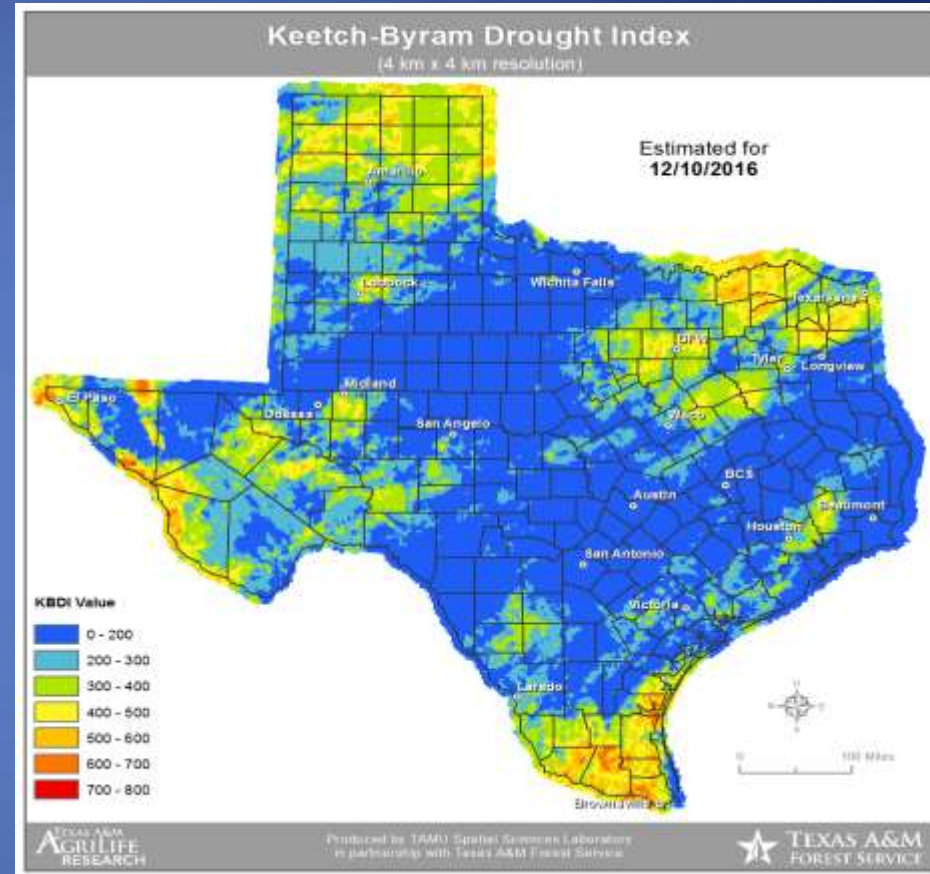

Last Updated: Dec 11 2016 0627 AM CST
Valid Until: Dec 12 2016 0600 AM CST

Severe Weather Outlook Sunday, December 11, 2016

5	High
4	Moderate
3	Enhanced
2	Slight
1	Marginal
	Thunder

Weather Warning/Advisories Issued

DATE	WARNING TYPE	LOCATION
12/10/16	Flood Warning Continues	Calhoun, Refugio, and Victoria Counties

Fire Danger Forecast

Burn Bans and KBDI INDEX

Fire Activity (*Last 24 Hours)

Reports 707 (no change) fires and 115,253 (no change) acres destroyed this year. There are 53 (no change) counties with burn bans. The Keetch-Byram Drought Index list 16 (no change) counties with an average over 400.