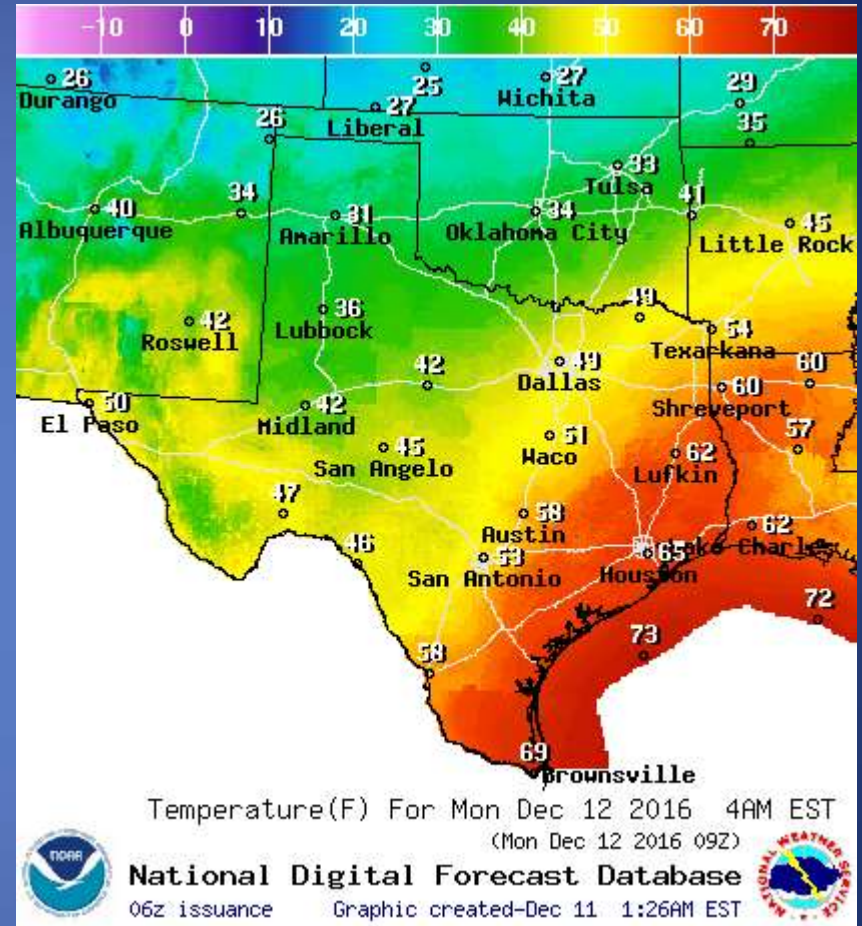

Informational Products

Distributed by the State Operations Center

DATE	SUBJECT
12/11/16	Daily NWS Threat Brief for Sunday, December 11, 2016 for FEMA Region 6

Weather Forecast

Highs

Lows

Weather Forecast

WindSpd(Kts) & WindDir For Sun Dec 11 2016 4PM EST
(Sun Dec 11 2016 21Z)
National Digital Forecast Database
05z issuance Graphic created-Dec 11 12:33AM EST