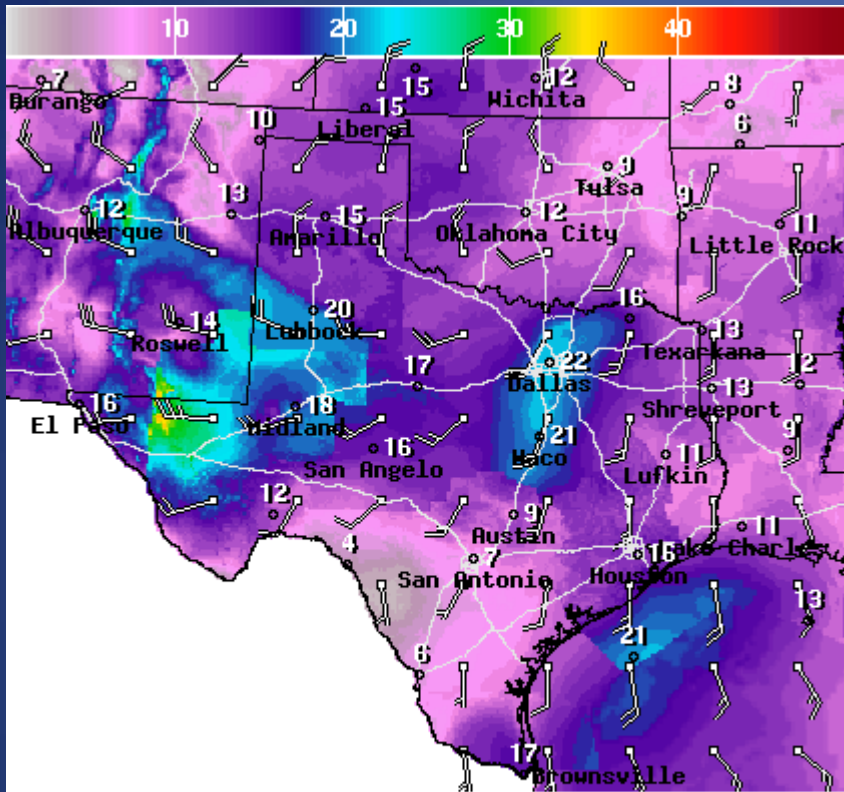

Informational Products

Distributed by the State Operations Center

DATE	SUBJECT
12/11/16	Daily NWS Threat Brief for Sunday, December 11, 2016 for FEMA Region 6

Weather Forecast

Highs

Lows

Weather Forecast

WindSpd(Kts) & WindDir For Sun Dec 11 2016 4PM EST
(Sun Dec 11 2016 21Z)
National Digital Forecast Database
05z issuance Graphic created-Dec 11 12:33AM EST