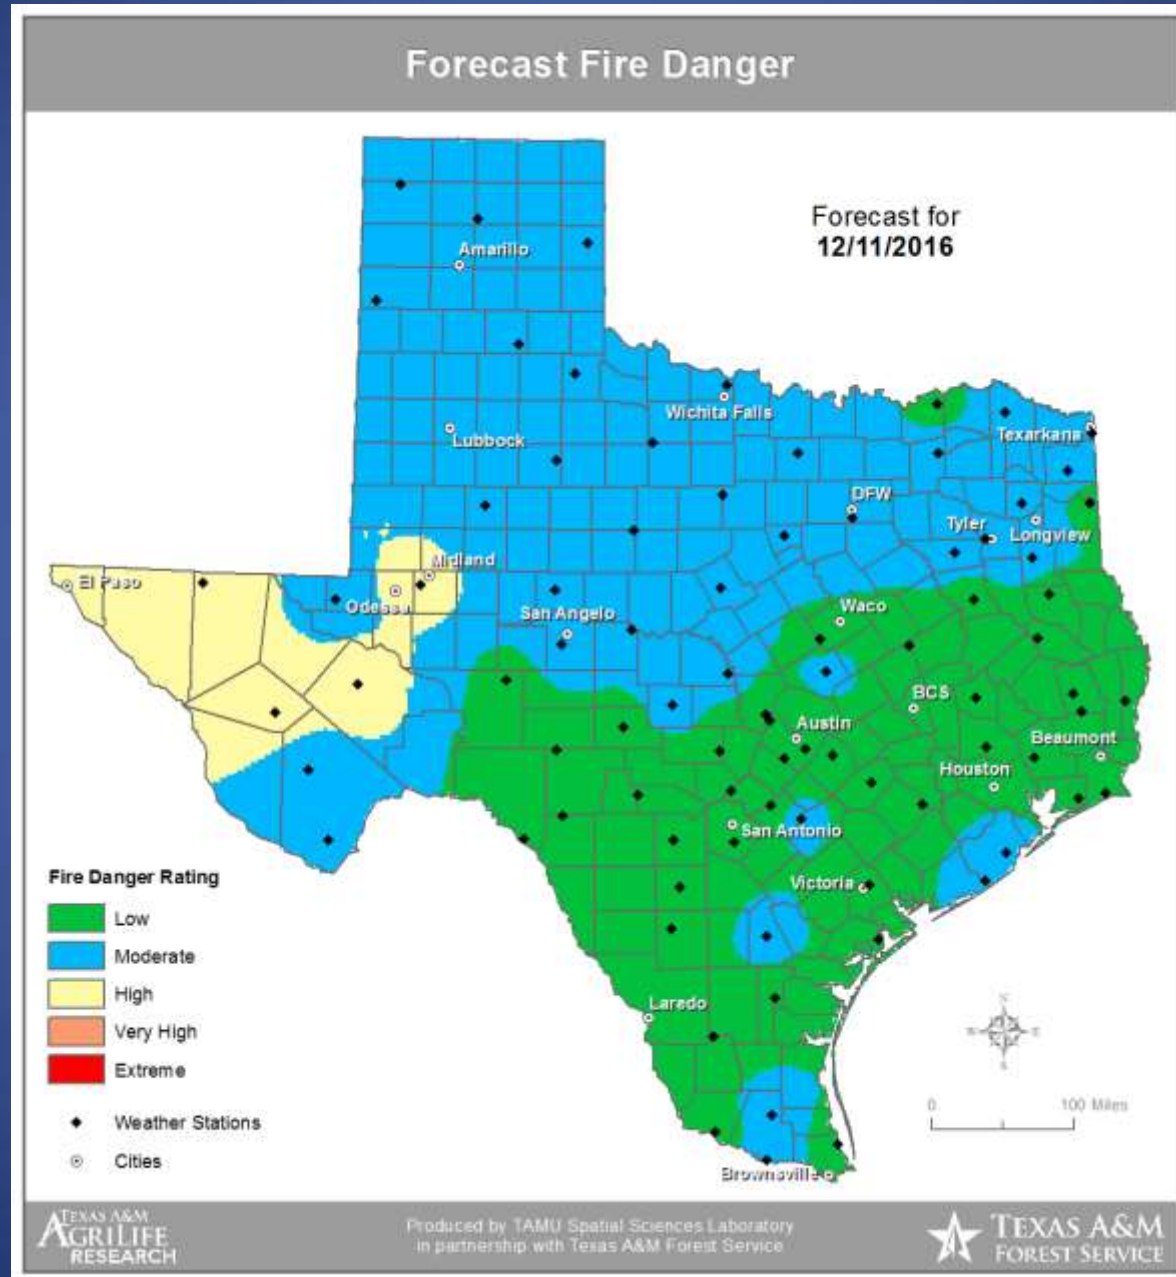

Last Updated: Dec 11 2016 0627 AM CST
Valid Until: Dec 12 2016 0600 AM CST

Severe Weather Outlook Sunday, December 11, 2016

5	High
4	Moderate
3	Enhanced
2	Slight
1	Marginal
	Thunder

Weather Warning/Advisories Issued

DATE	WARNING TYPE	LOCATION
12/10/16	Flood Warning Continues	Calhoun, Refugio, and Victoria Counties

Fire Danger Forecast

Burn Bans and KBDI INDEX

Fire Activity (*Last 24 Hours)

Reports 707 (no change) fires and 115,253 (no change) acres destroyed this year. There are 53 (no change) counties with burn bans. The Keetch-Byram Drought Index list 16 (no change) counties with an average over 400.