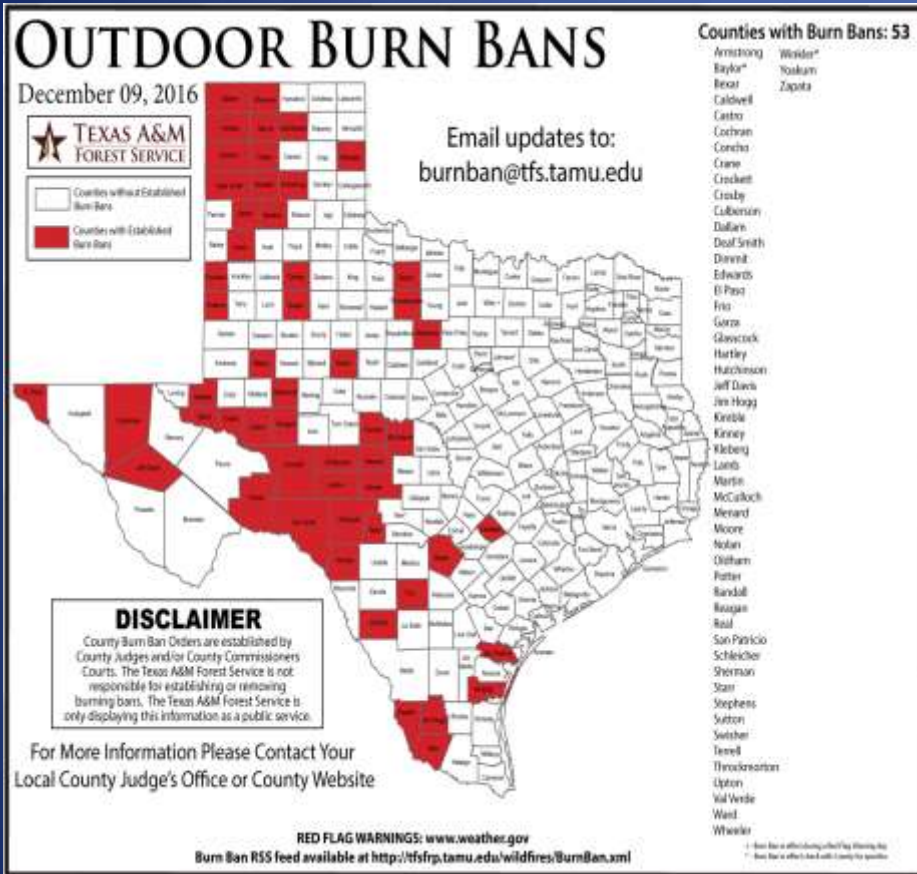

Last Updated: Dec 11 2016 0627 AM CST
Valid Until: Dec 12 2016 0600 AM CST

Severe Weather Outlook Sunday, December 11, 2016

5	High
4	Moderate
3	Enhanced
2	Slight
1	Marginal
	Thunder

Weather Warning/Advisories Issued

DATE	WARNING TYPE	LOCATION
12/10/16	Flood Warning Continues	Calhoun, Refugio, and Victoria Counties

Fire Danger Forecast

Burn Bans and KBDI INDEX

Fire Activity (*Last 24 Hours)

Reports 707 (no change) fires and 115,253 (no change) acres destroyed this year. There are 53 (no change) counties with burn bans. The Keetch-Byram Drought Index list 16 (no change) counties with an average over 400.