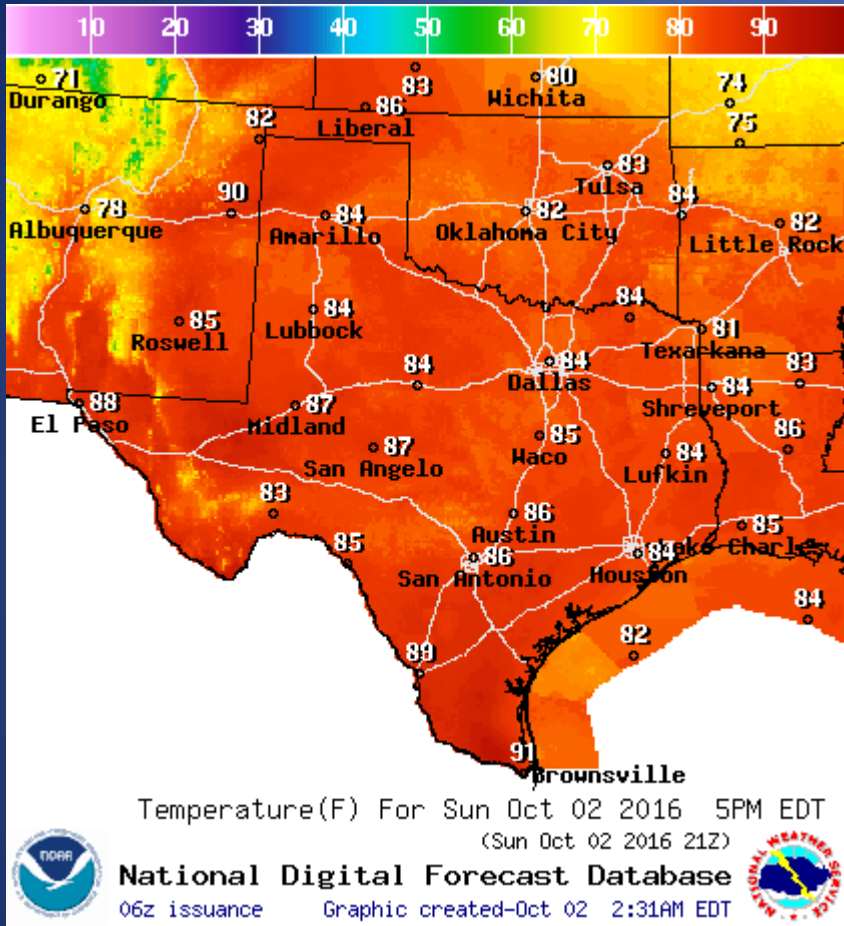

Weather Forecast

Highs