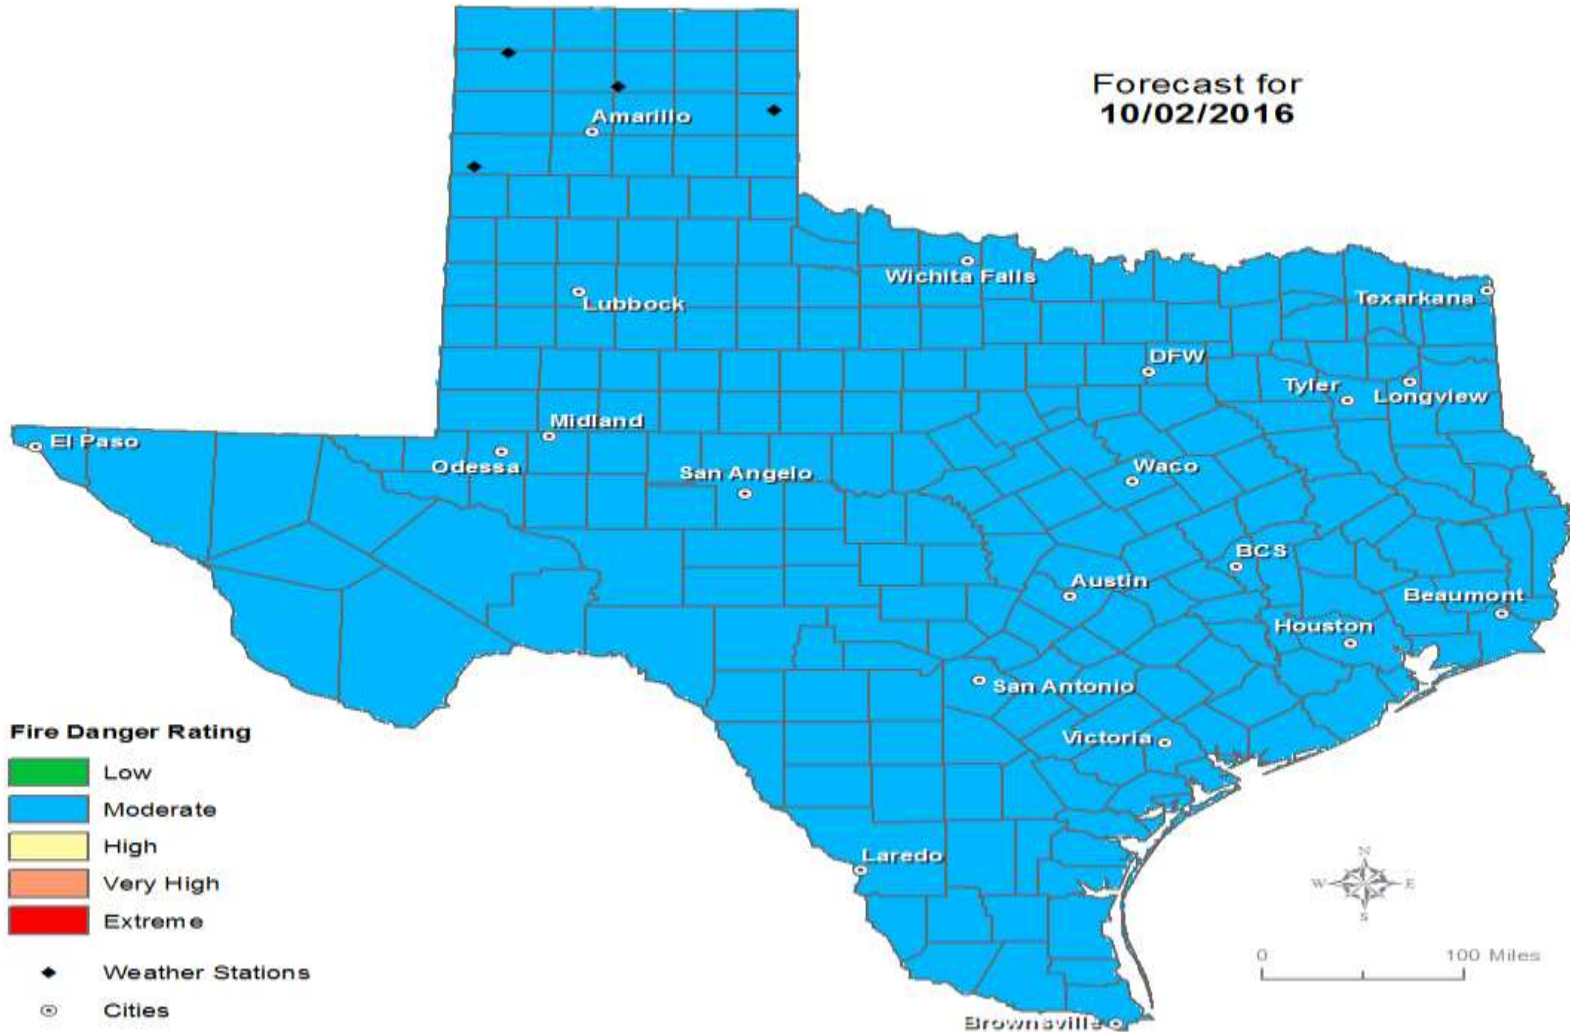

Fire Danger Forecast

Forecast Fire Danger

Forecast for
10/02/2016