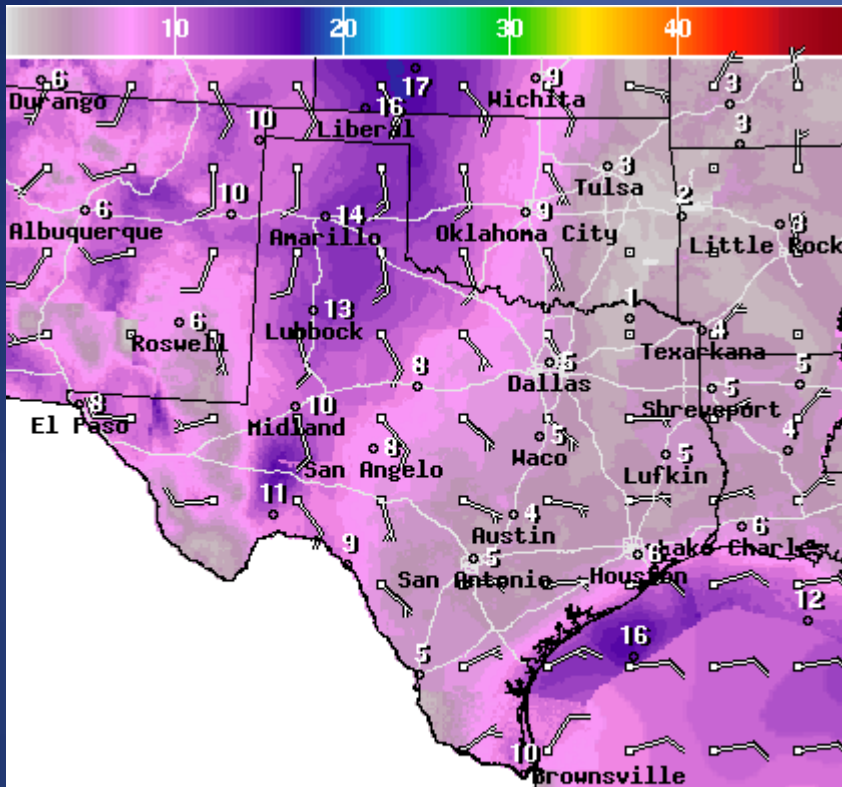

Weather Forecast

National Digital Forecast Database
06z issuance Graphic created-Oct 02 2:38AM EDT

Wind Speeds