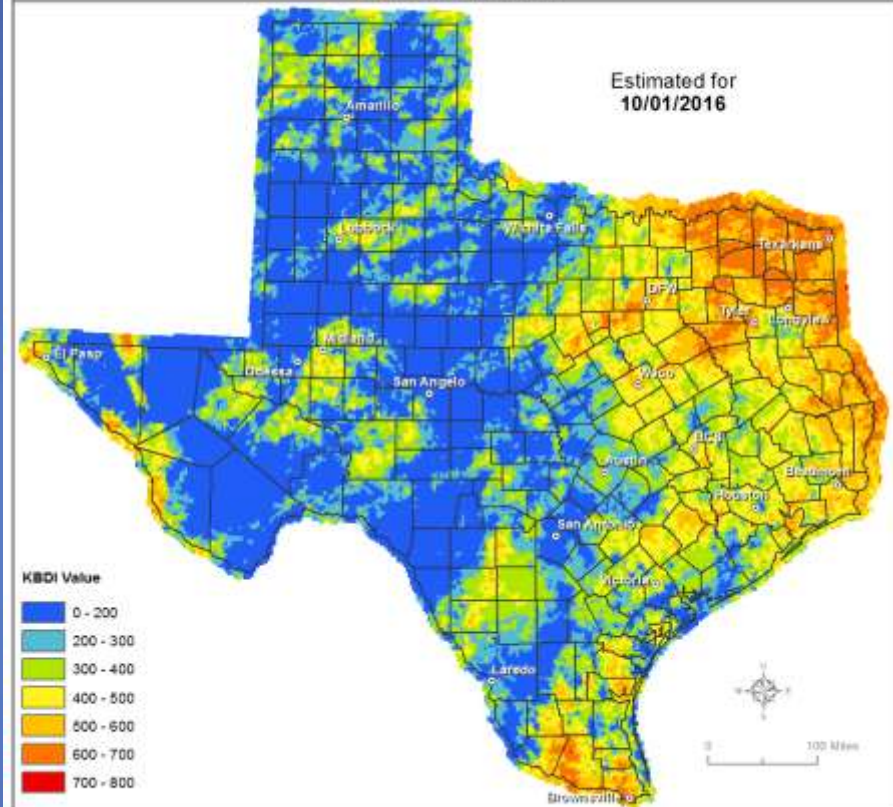

Keetch-Byram Drought Index

(4 km x 4 km resolution)

Estimated for
10/01/2016

KBDI Value

- 0 - 200
- 200 - 300
- 300 - 400
- 400 - 500
- 600 - 600
- 600 - 700
- 700 - 800