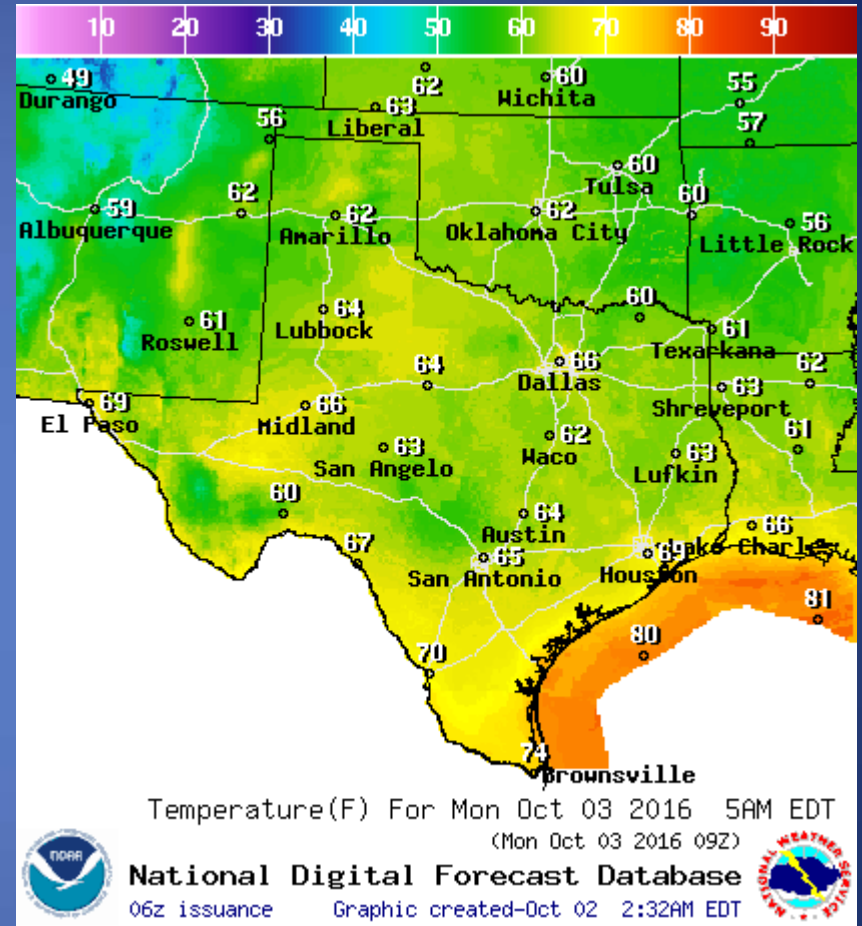

Weather Forecast

Highs

Lows