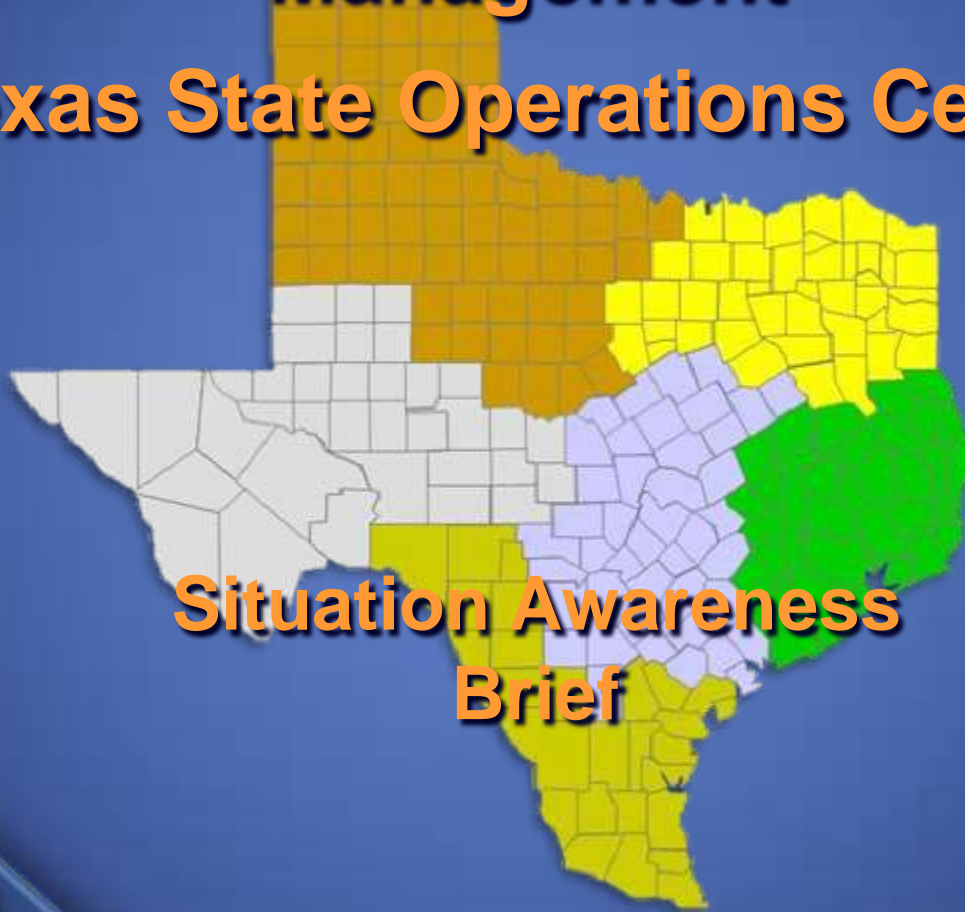

Texas Department of Public Safety Texas Division of Emergency Management

Texas State Operations Center

Situation Awareness Brief

Sunday, October 2nd 2016
As of 0900 CST

Tropical Weather Awareness

Current Disturbances and Two-Day Cyclone Formation Chance: < 40% 40-60% > 60%

Tropical or Sub-Tropical Cyclone: Depression Storm Hurricane

Post-Tropical Cyclone Remnants

Informational Products

Distributed by the State Operations Center

DATE	EVENT / INCIDENT	LOCATION (City/County)	Final Report: Y/N
10/01/16	AMBER Alert Discontinuation for the Bexar County Sheriff's Office	Bexar County	Y
10/02/16	AMBER Alert Request from the Temple Police Department	Temple/Bell County	Y

Incidents Reported to the State Operations Center (last 24 hours)

DATE	SUBJECT
10/01/16	NWS Midland/Odessa: Hydrologic Statement for the Rio Grande River
10/01/16	NWS Austin/San Antonio: Hydrologic Statement for the Nueces River
10/01/16	NWS Corpus Christi: Hydrologic Statement for the Frio River at Tilden and Nueces River near Tilden
10/01/16	NWS Corpus Christi: Hydrologic Statement for the San Antonio River at Goliad
10/02/16	NWS Shreveport, LA: Public Information Statement - A Very Warm and Dry September Follows the Very Wet August Across Much of the Ark-La-Tex...
10/02/16	Daily NWS Threat Brief for Sunday, October 2, 2016 for FEMA Region 6