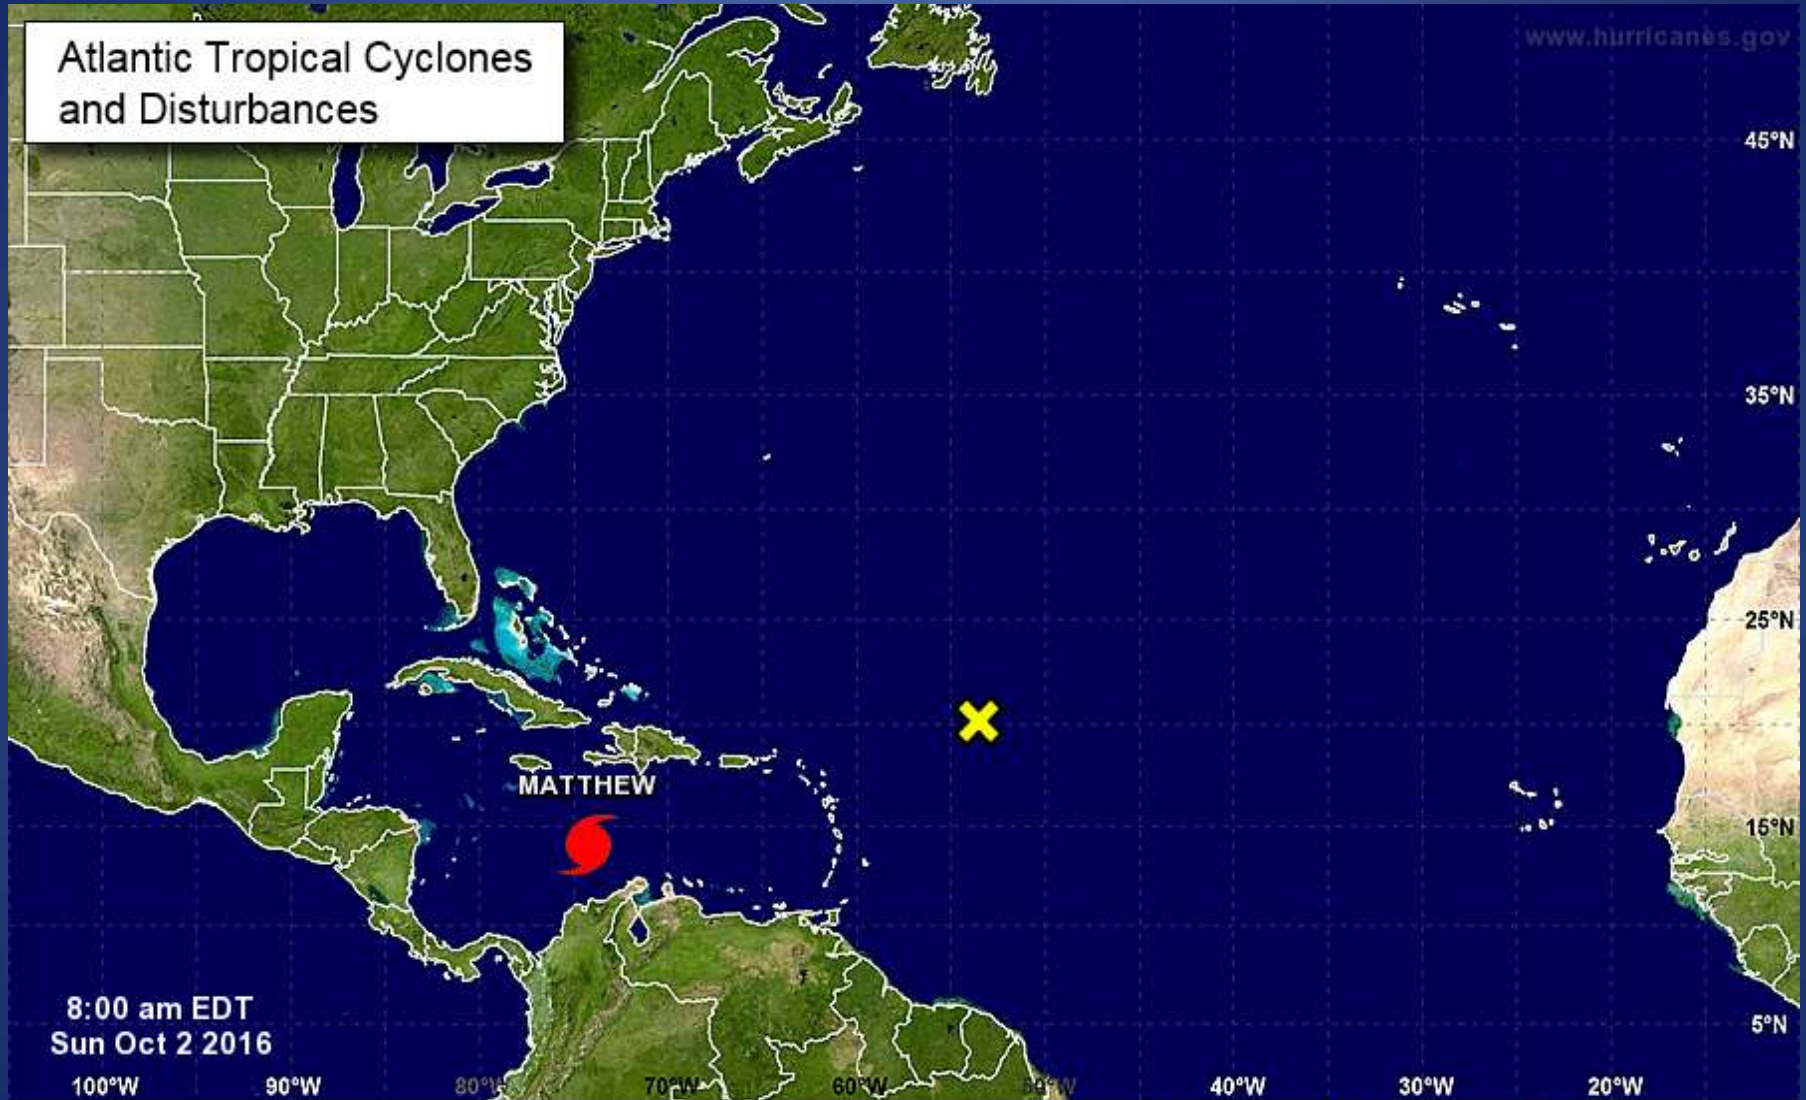

Texas Department of Public Safety Texas Division of Emergency Management

Texas State Operations Center

Situation Awareness Brief

Sunday, October 2nd 2016
As of 0900 CST

Tropical Weather Awareness

Current Disturbances and Two-Day Cyclone Formation Chance: < 40% 40-60% > 60%

Tropical or Sub-Tropical Cyclone: Depression Storm Hurricane

Post-Tropical Cyclone Remnants

Informational Products

Distributed by the State Operations Center

DATE	EVENT / INCIDENT	LOCATION (City/County)	Final Report: Y/N
10/01/16	AMBER Alert Discontinuation for the Bexar County Sheriff's Office	Bexar County	Y
10/02/16	AMBER Alert Request from the Temple Police Department	Temple/Bell County	Y

Incidents Reported to the State Operations Center (last 24 hours)

DATE	SUBJECT
10/01/16	NWS Midland/Odessa: Hydrologic Statement for the Rio Grande River
10/01/16	NWS Austin/San Antonio: Hydrologic Statement for the Nueces River
10/01/16	NWS Corpus Christi: Hydrologic Statement for the Frio River at Tilden and Nueces River near Tilden
10/01/16	NWS Corpus Christi: Hydrologic Statement for the San Antonio River at Goliad
10/02/16	NWS Shreveport, LA: Public Information Statement - A Very Warm and Dry September Follows the Very Wet August Across Much of the Ark-La-Tex...
10/02/16	Daily NWS Threat Brief for Sunday, October 2, 2016 for FEMA Region 6