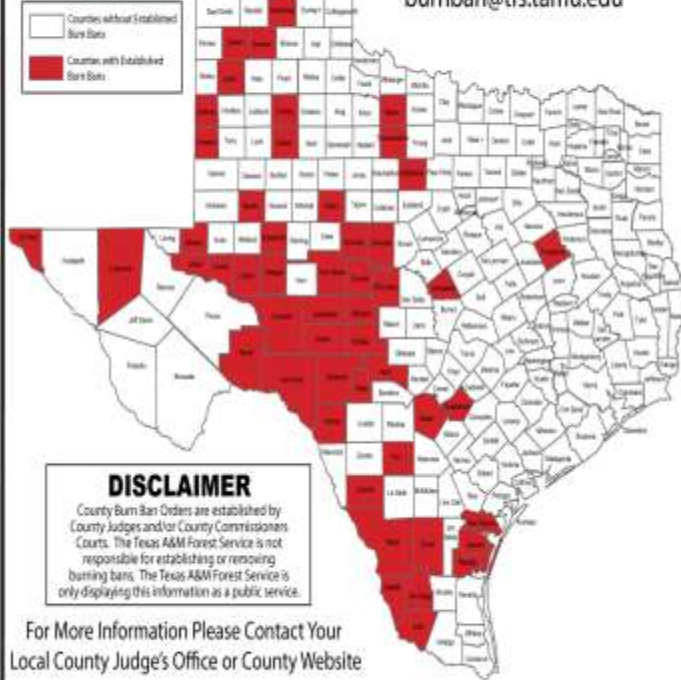

Burn Bans and KBDI INDEX

OUTDOOR BURN BANS

September 30, 2016

☐ Counties without Established Burn Bans
☒ Counties with Established Burn Bans

Email updates to:
burnban@tfs.tamu.edu

DISCLAIMER

For More Information Please Contact Your Local County Judge's Office or County Website

RED FLAG WARNINGS: www.weather.gov
Burn Ban RSS feed available at <http://tfsfrp.tamu.edu/wildfires/BurnBan.xml>

Counties with Burn Bans: 53

- Armstrong
- Baylor*
- Bexar
- Castro
- Cochran
- Coleman
- Concho
- Conroe
- Crockett
- Crosby
- Cullbertson
- Dallam
- Dimmit
- David
- Edwards
- El Paso
- Freestone
- Frio
- Gentra
- Glasscock
- Goodship
- Hartley
- Jim Hogg
- Karr*
- Karls
- Kinney
- Kleberg
- Lamb
- Lampson
- Martin
- McCulloch
- Mensard
- Nolan
- Nueces
- Reagan
- Real
- Ruvells
- San Patricio
- Schleicher
- Starr
- Stephens
- Sutton
- Swisher
- Terrell
- Throckmorton
- Tom Green
- Upton
- Val Verde
- Ward
- Webb
- Wilder*
- Yakus
- Zapata