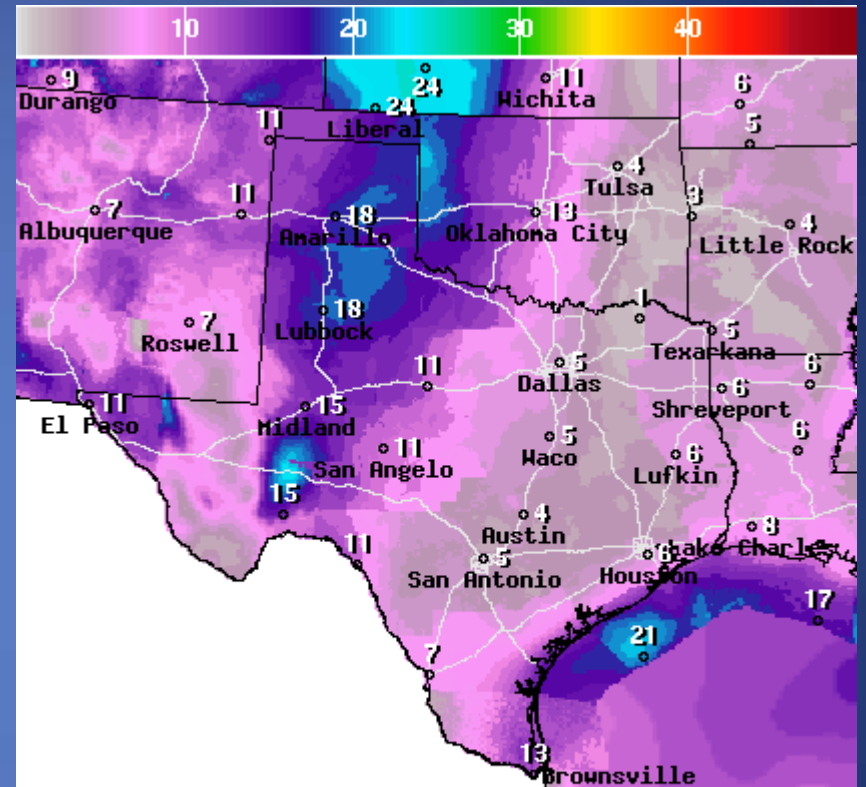

National Digital Forecast Database
06z issuance Graphic created-Oct 02 2:41AM EDT

Gusts