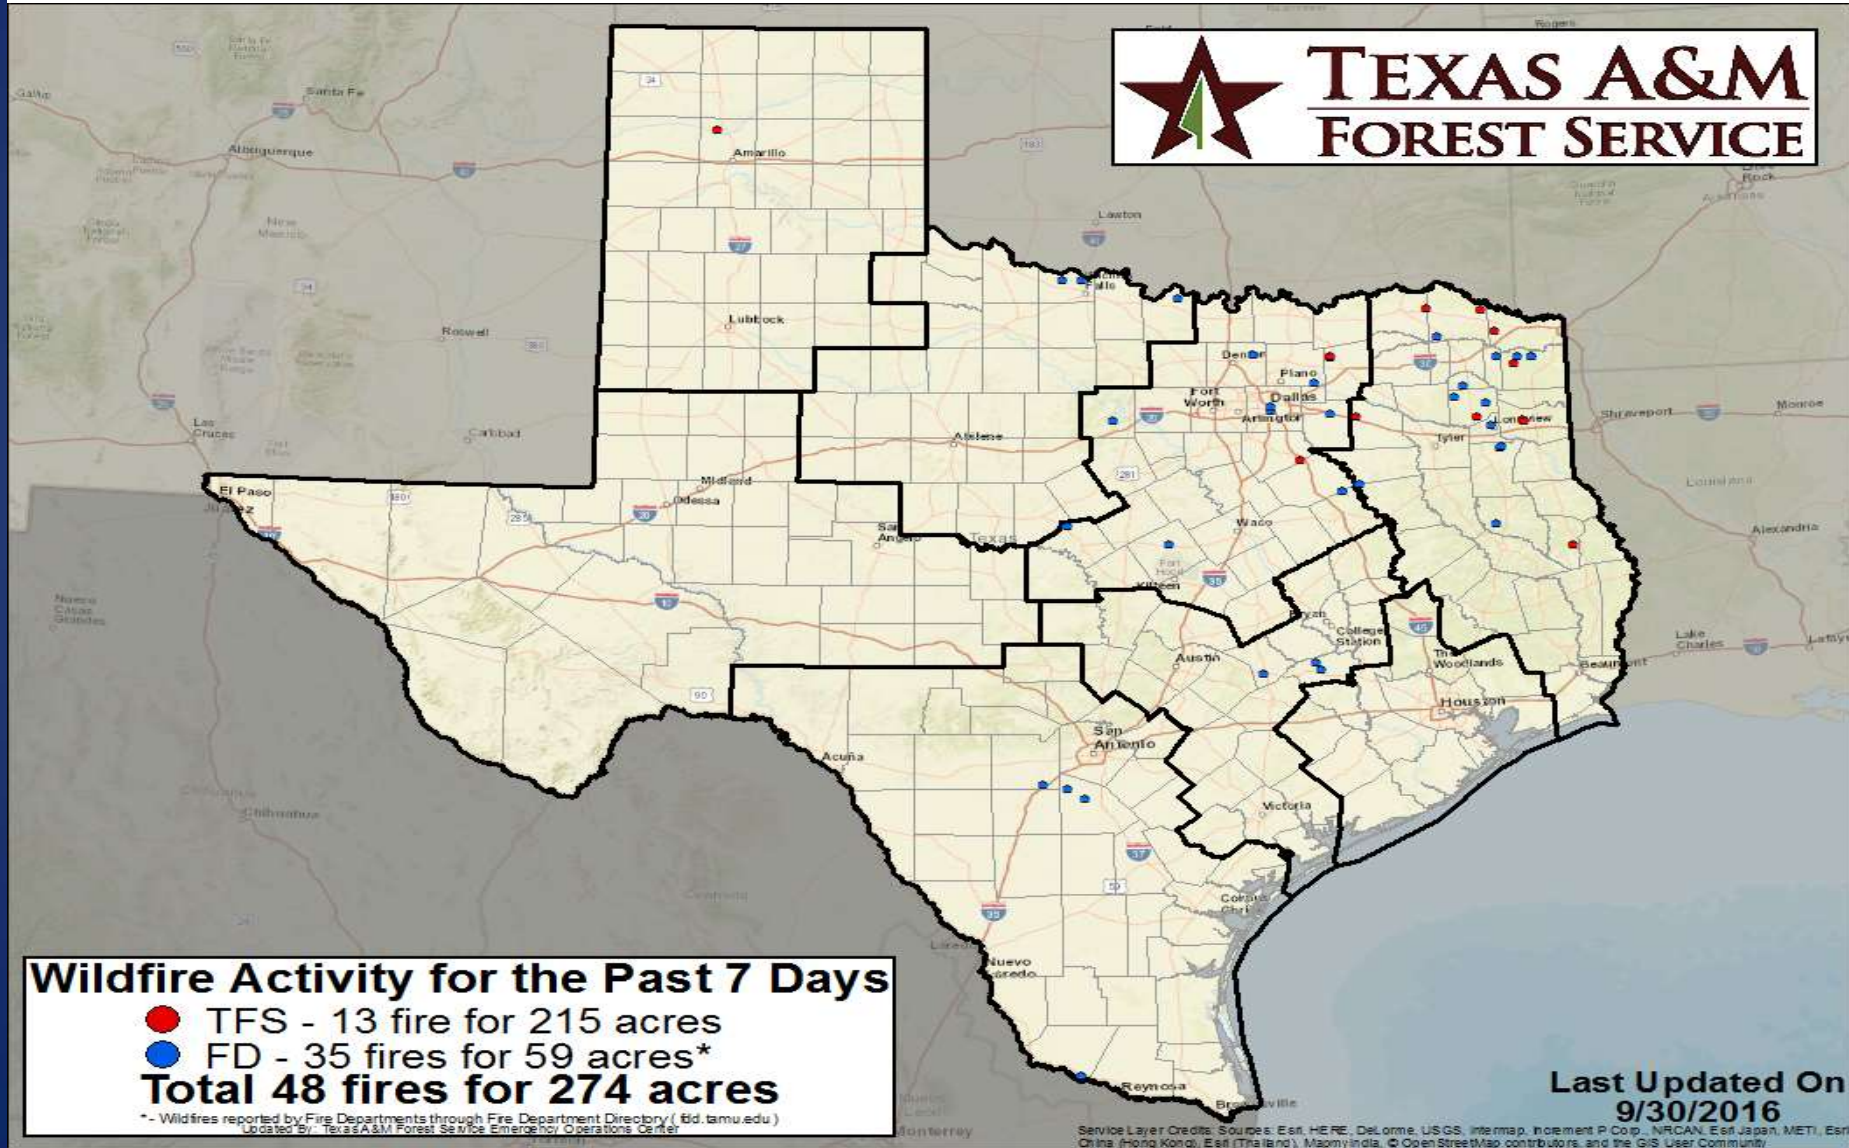

Fire Activity (*Last 24 Hours)

Reports 551 (no change) fires and 113,434 (no change) acres destroyed this year. There are 53 (no change) counties with burn bans. The Keetch-Byram Drought Index list 100 (no change) counties with an average over 400.