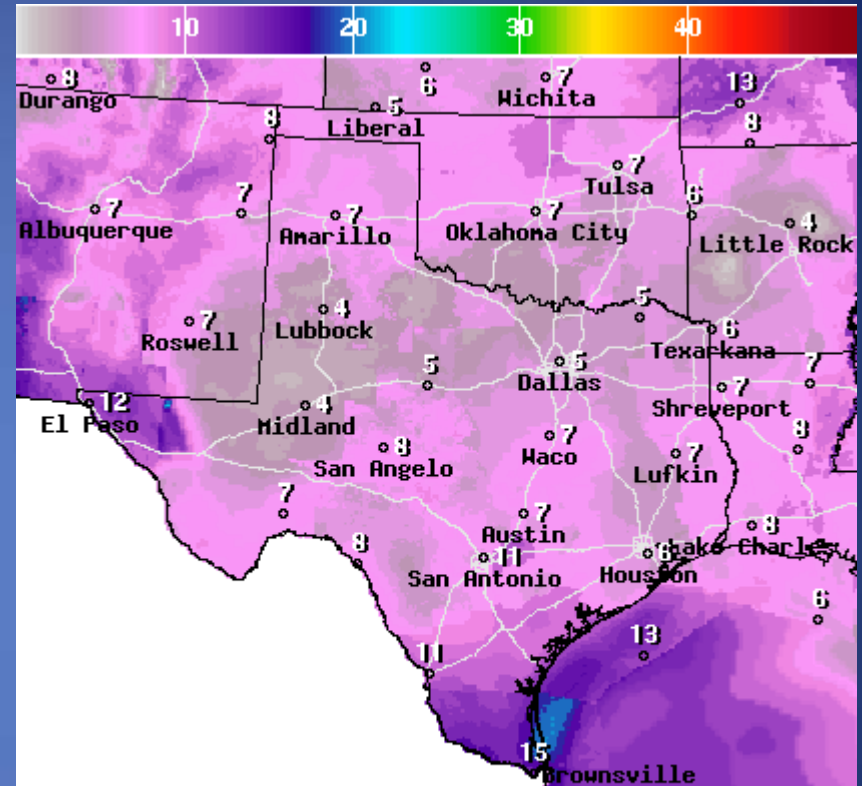

Wind Gust(Kts) Tue Sep 27 2016 5PM EDT
(Tue Sep 27 2016 21Z)

National Digital Forecast Database

05z issuance Graphic created-Sep 27 1:33AM EDT

Gusts