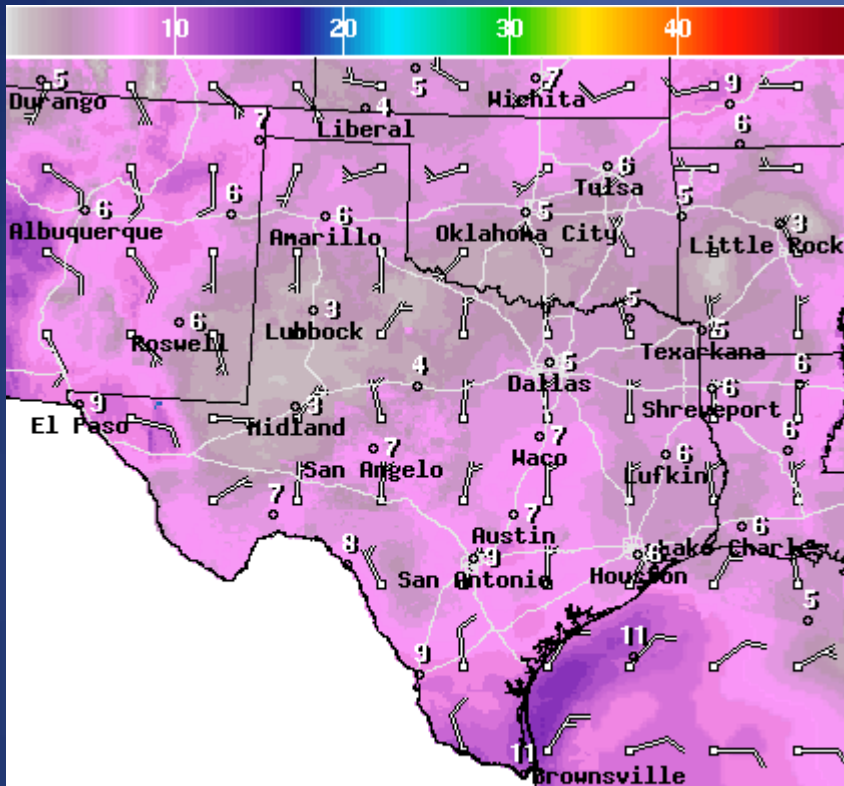

Weather Forecast

WindSpd(Kts) & WindDir For Tue Sep 27 2016 5PM EDT
(Tue Sep 27 2016 21Z)

National Digital Forecast Database

05z issuance Graphic created-Sep 27 1:31AM EDT

Wind Speeds