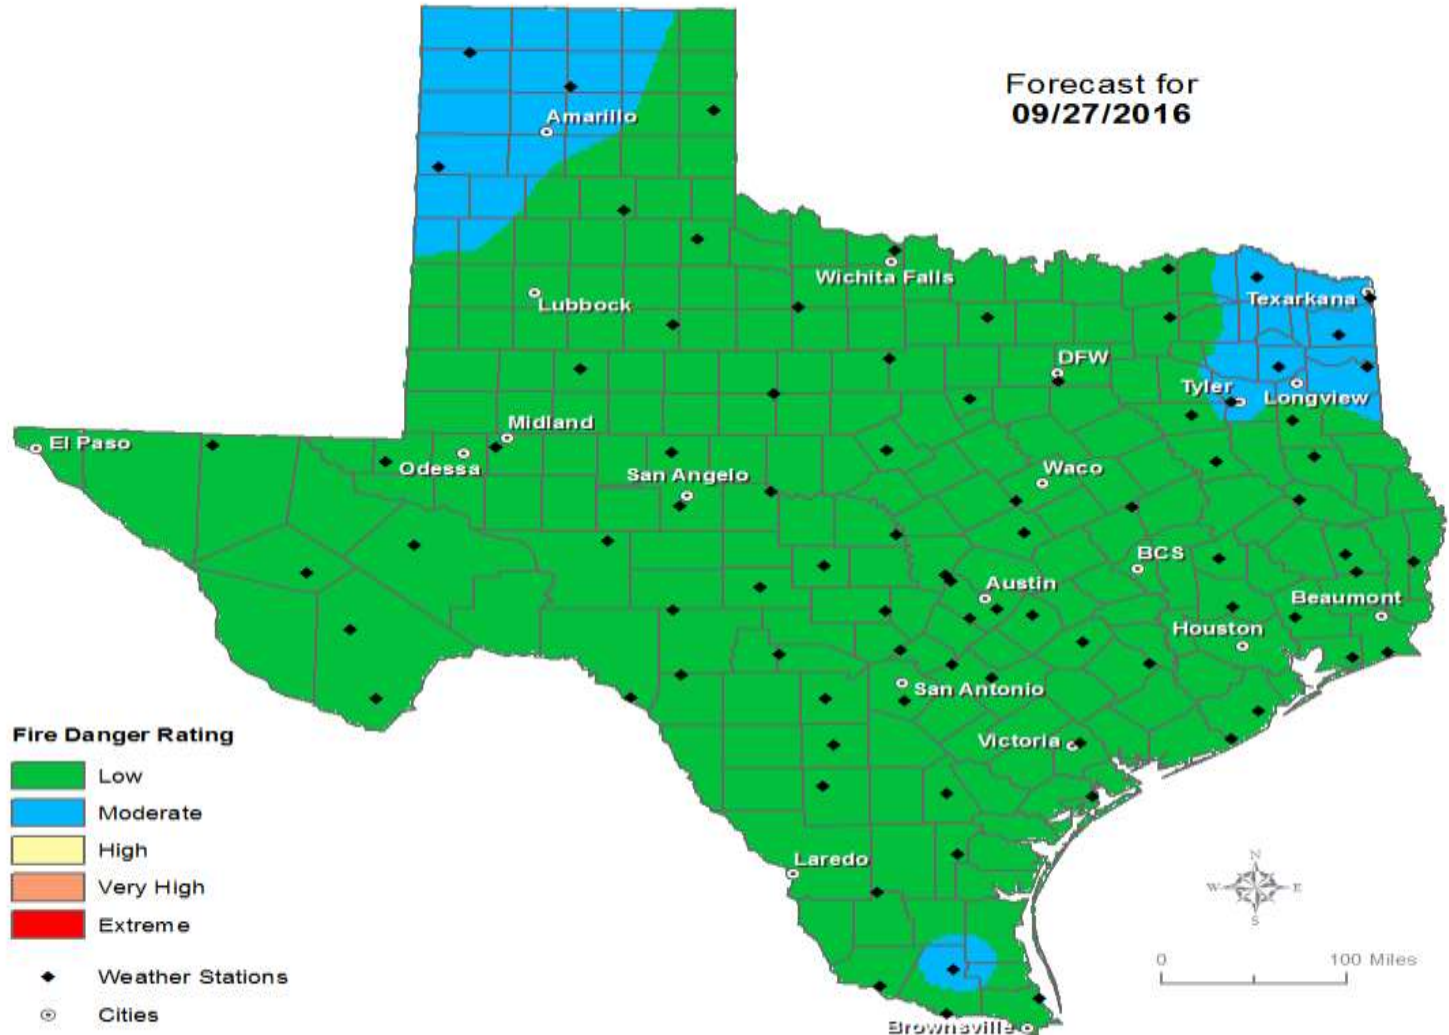

Fire Danger Forecast

Forecast Fire Danger

Forecast for
09/27/2016