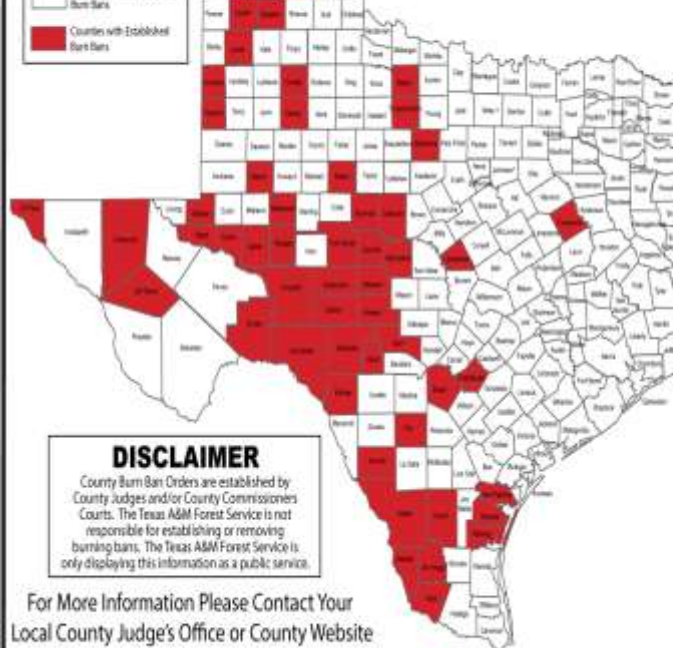

Burn Bans and KBDI INDEX

OUTDOOR BURN BANS

September 26, 2016

☐ Counties without Established Burn Bans
☒ Counties with Established Burn Bans

Email updates to:
burnban@tfs.tamu.edu

Counties with Burn Bans: 54

- Armstrong
- Baylor*
- Brewer
- Castro
- Cochran
- Coleman
- Concho
- Crane
- Crockett
- Crosby
- Cullbertson
- Dallam
- Dimmit
- Dove
- Edwards
- El Paso
- Foard
- Frisco
- Garza
- Gilmer
- Guadalupe
- Hartley
- Jeff Davis
- Jim Hogg
- Keel*
- Kimble
- Kinney
- Kleberg
- Lamb
- Lampasas
- Martin
- McCallum
- Morand
- Nolan
- Nueces
- Reagan
- Real
- Runnels
- San Patricio
- Schleicher
- Starr
- Stephens
- Sutton
- Swisher
- Tarrant
- Throckmorton
- Tom Green
- Upton
- Val Verde
- Ward
- Webb
- Winkler*
- Yoakum
- Zapata

DISCLAIMER

For More Information Please Contact Your Local County Judge's Office or County Website

RED FLAG WARNINGS: www.weather.gov