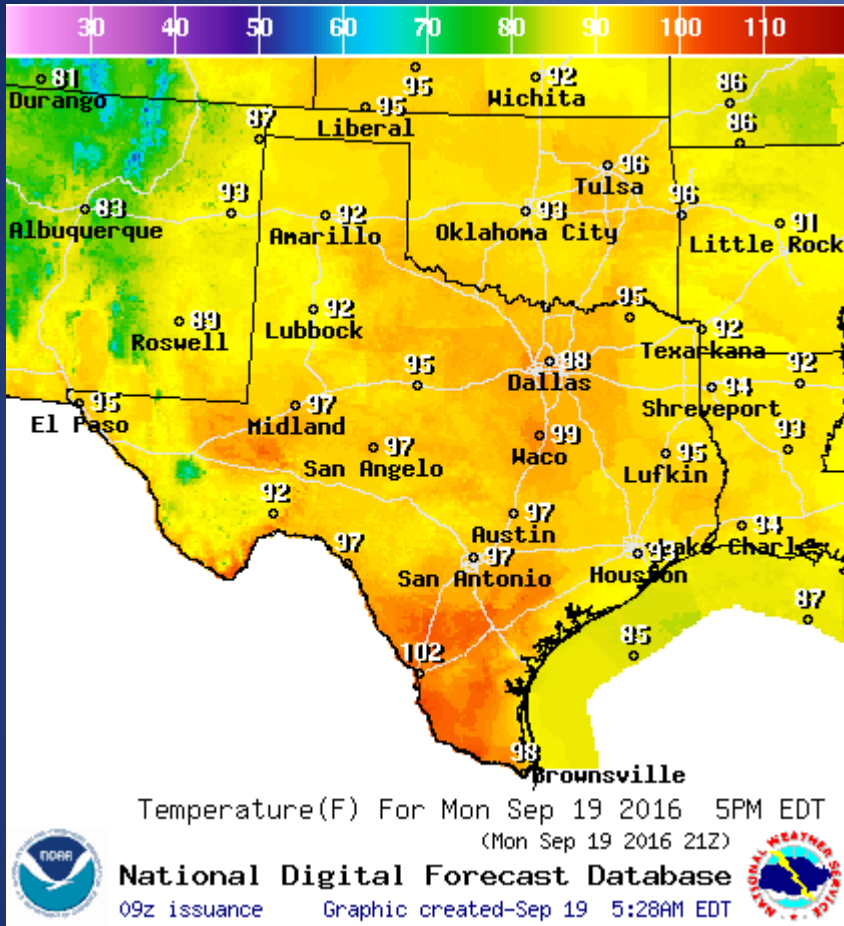

Weather Forecast

Highs