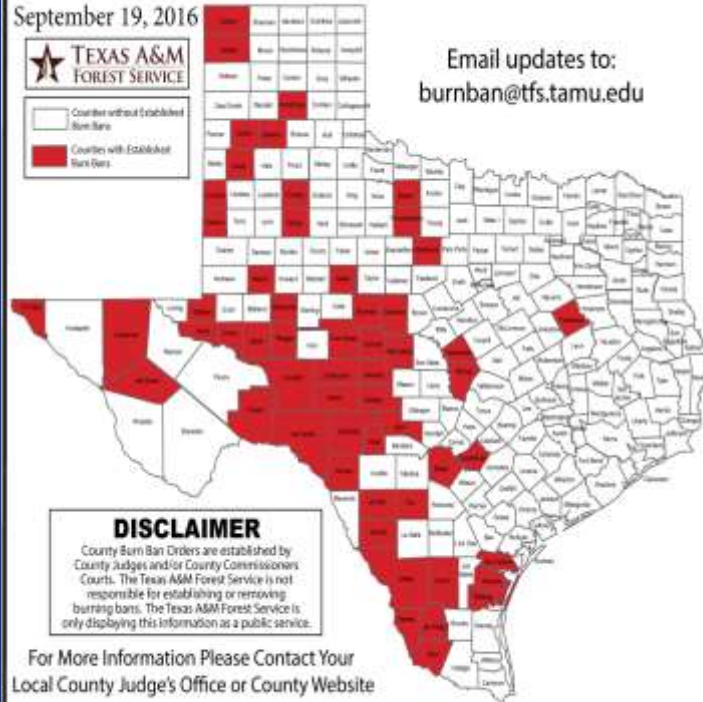

Burn Bans and KBDI INDEX

OUTDOOR BURN BANS

September 19, 2016

Email updates to:
burnban@tfs.tamu.edu

Counties with Burn Bans: 56

- Aransas
- Baylor*
- Brewer
- Burnet
- Castro
- Cochran
- Coleman
- Concho
- Conner
- Cook
- Cook
- Crosby
- Cullbertson
- Dallam
- Danville
- Dove
- Edwards
- El Paso
- Frew
- Frio
- Gardner
- Gillespie
- Gustavus
- Hartley
- Jeff Davis
- Jim Hogg
- San*
- Kimble
- Kinney
- Kleberg
- Lamb
- Lampasas
- Martin
- McCulloch
- Menard
- Nolan
- Nueces
- Reagan
- Tell
- Runnels
- San Patricio
- Schleicher
- Sutton
- Stephens
- Sutton
- Swisher
- Tarrant
- Throckmorton
- Town Green
- Upton
- Val Verde
- Ward

DISCLAIMER
County Burn Ban Orders are established by County Judges and/or County Commissioners Courts. The Texas A&M Forest Service is not responsible for establishing or removing burning bans. The Texas A&M Forest Service is only displaying this information as a public service.

For More Information Please Contact Your Local County Judge's Office or County Website

RED FLAG WARNINGS: www.weather.gov
Burn Ban RSS feed available at <http://tfsrpf.tamu.edu/wildfires/BurnBan.xml>