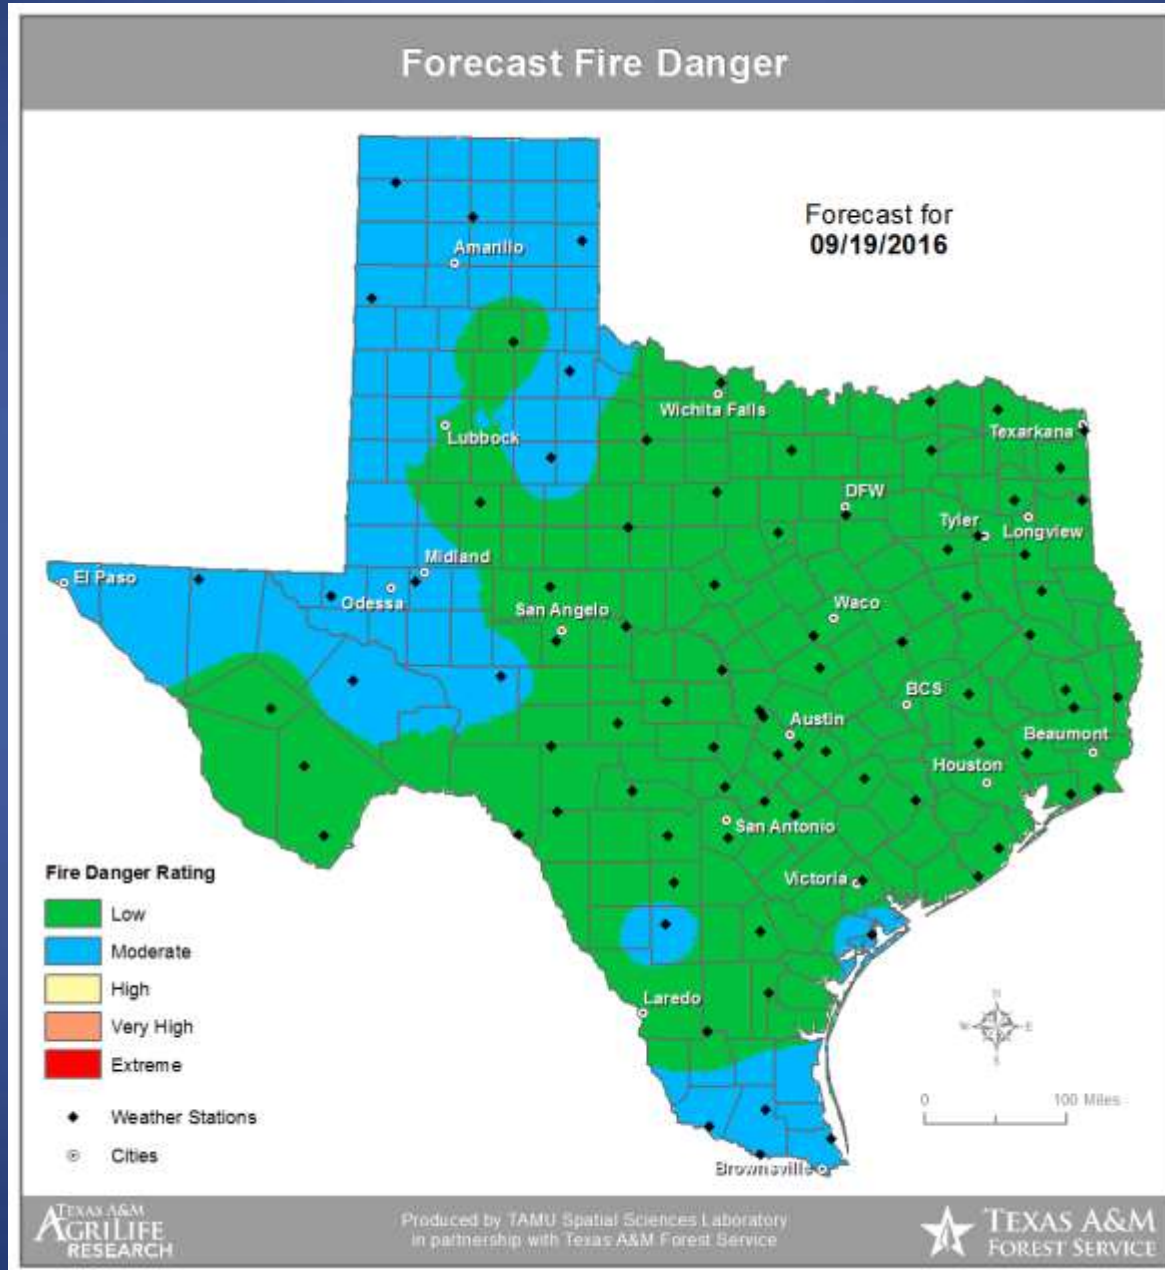

Fire Danger Forecast