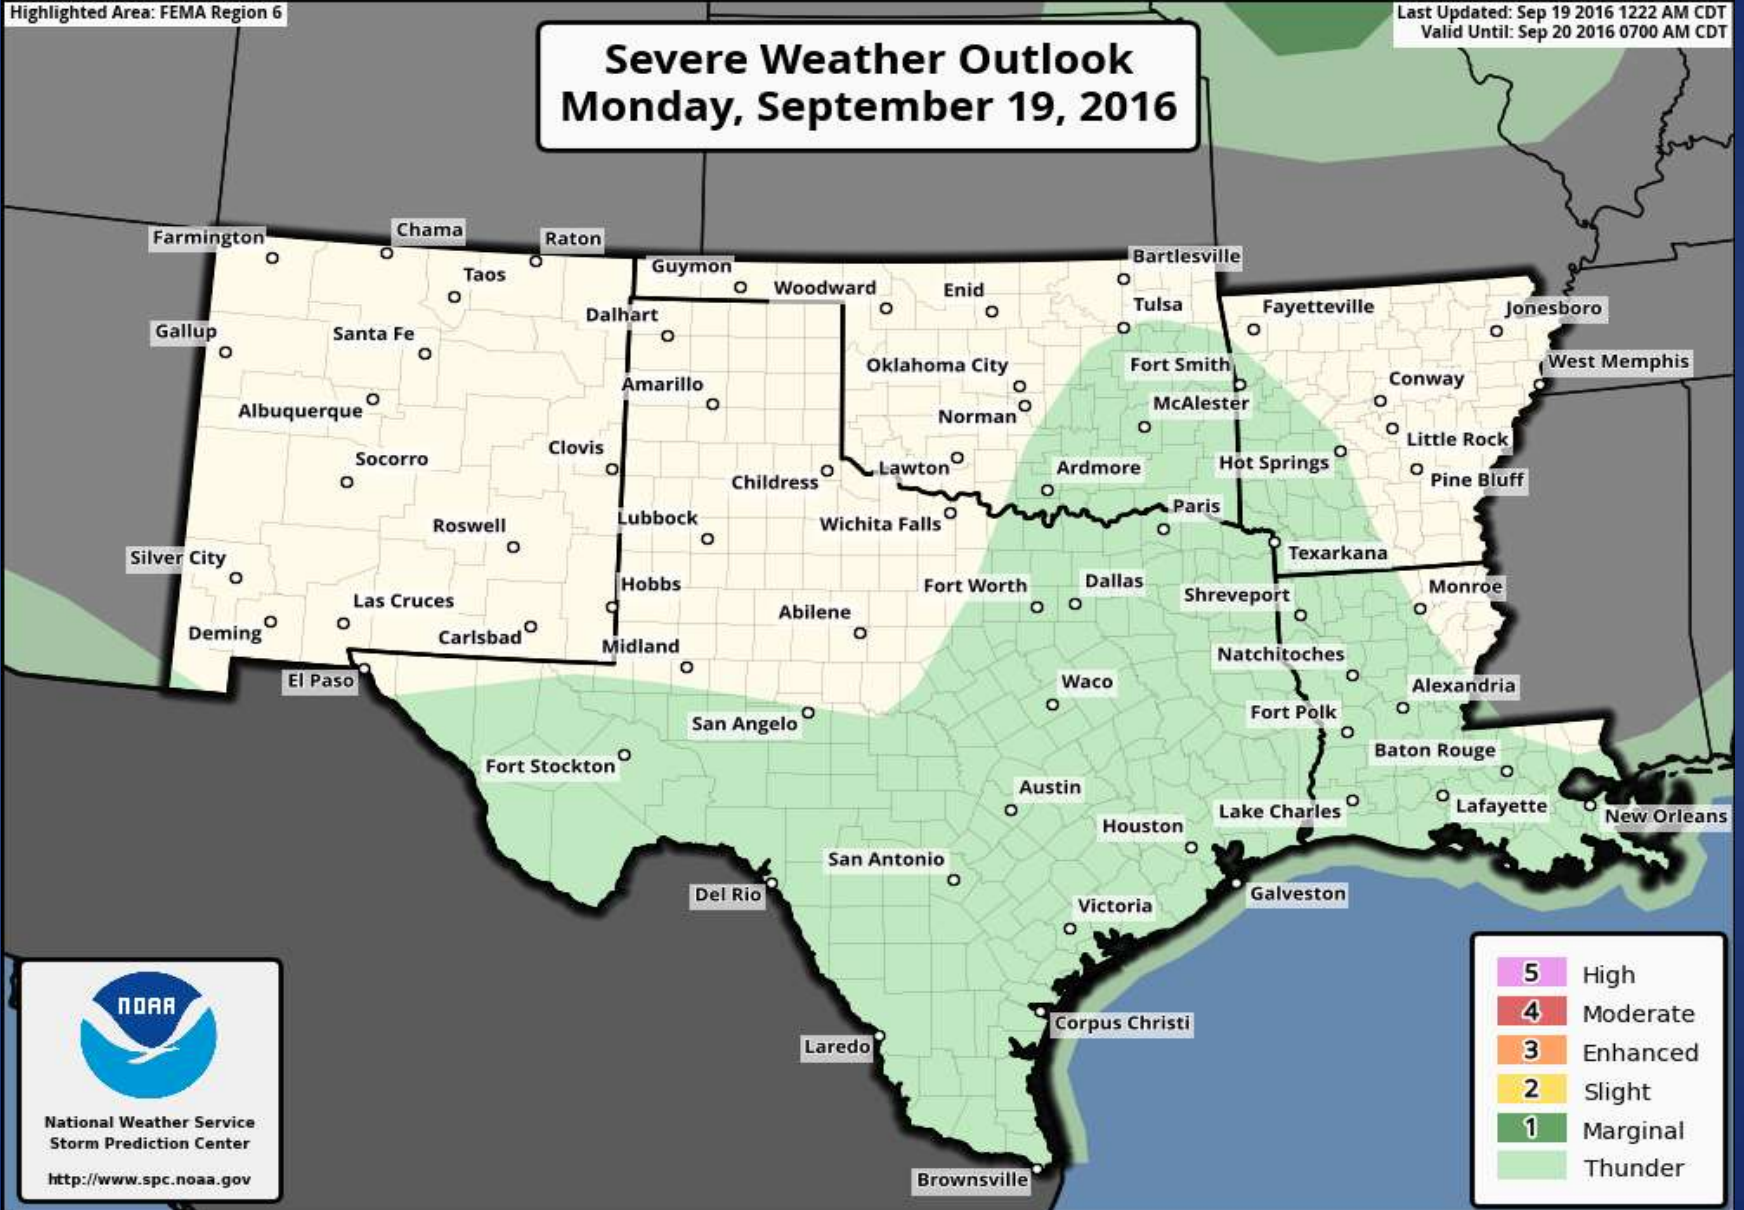

Gusts

Hazardous Weather

Highlighted Area: FEMA Region 6

Last Updated: Sep 19 2016 1222 AM CDT
Valid Until: Sep 20 2016 0700 AM CDT

Severe Weather Outlook Monday, September 19, 2016

Hazardous Weather

It will be hot today with thunderstorms confined to the Davis Mountains and Big Bend.