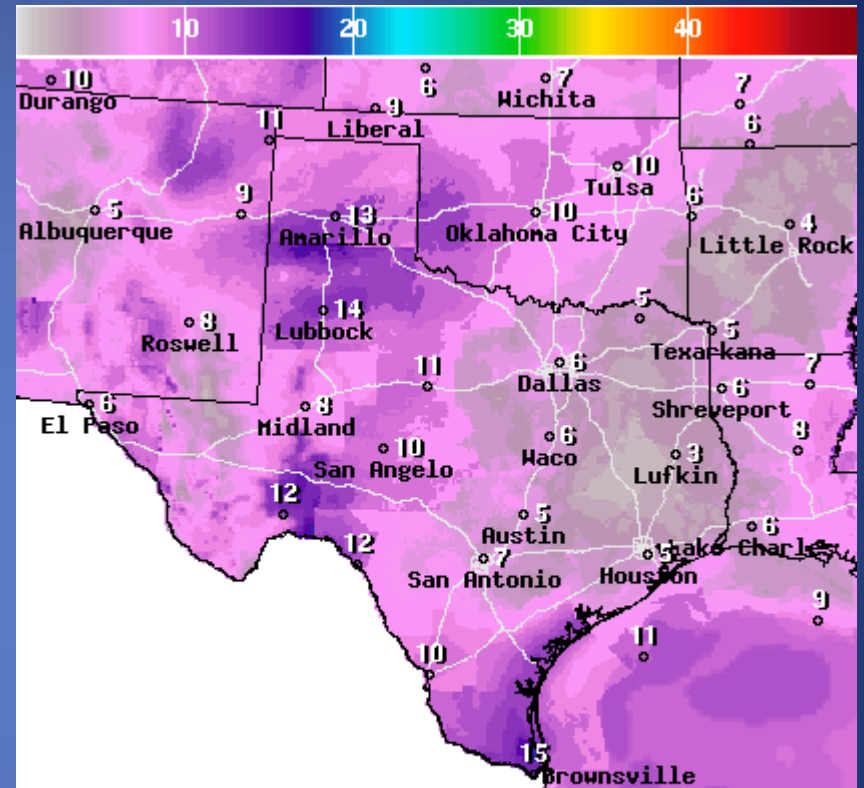

Wind Gust(Kts) Mon Sep 19 2016 5PM EDT
(Mon Sep 19 2016 21Z)

National Digital Forecast Database

09z issuance Graphic created-Sep 19 5:26AM EDT

Gusts