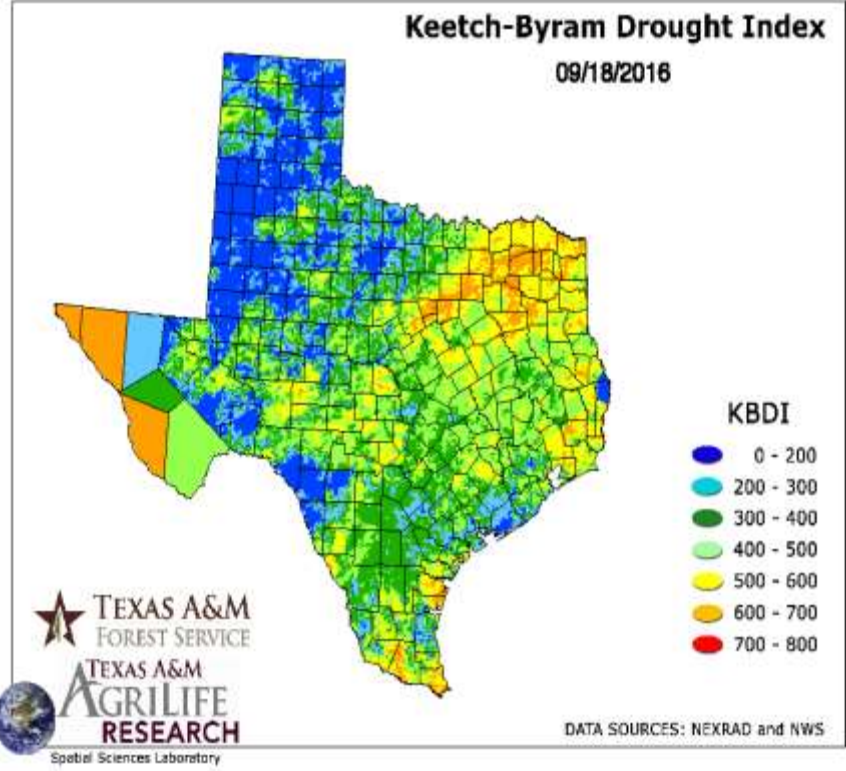

Keetch-Byram Drought Index

09/18/2016

DATA SOURCES: NEXRAD and NWS