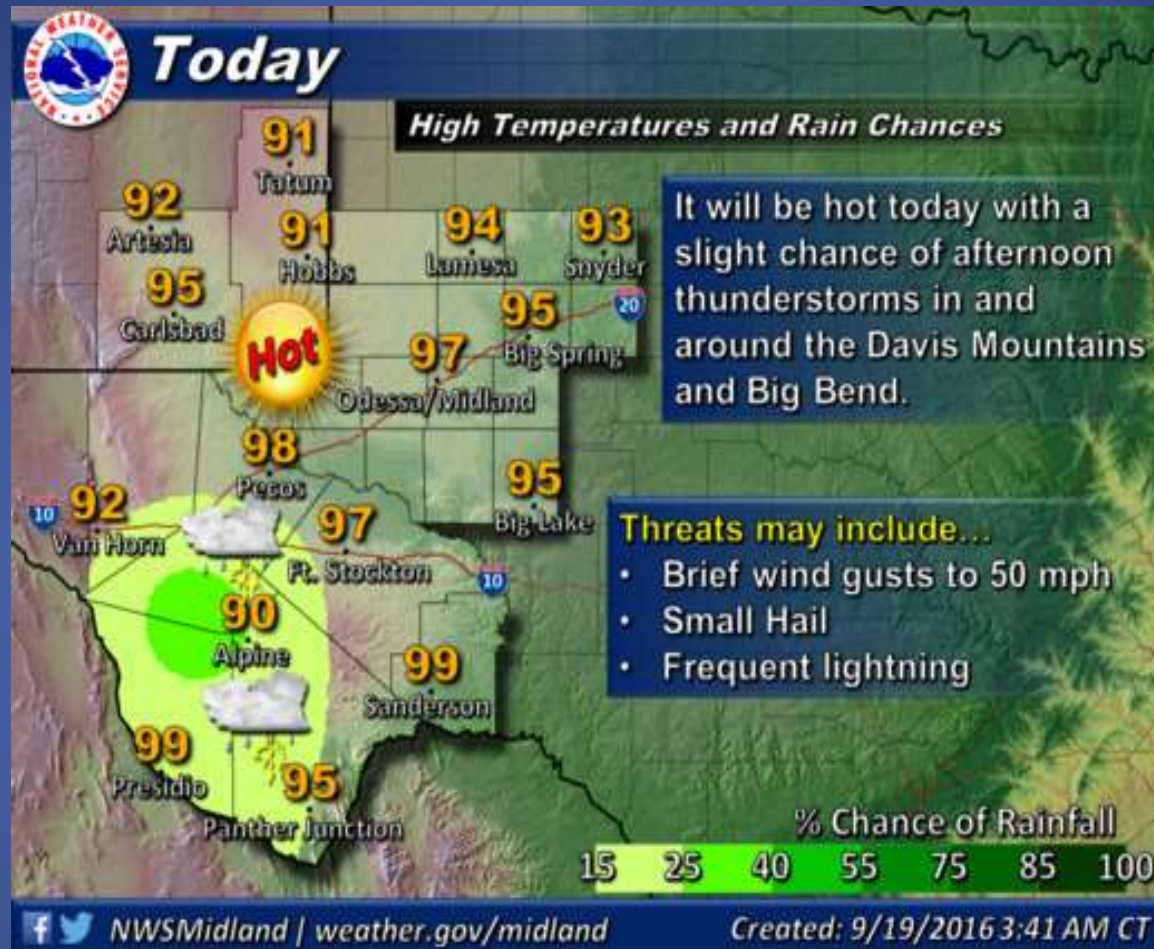

Gusts

Hazardous Weather

Highlighted Area: FEMA Region 6

Last Updated: Sep 19 2016 1222 AM CDT
Valid Until: Sep 20 2016 0700 AM CDT

Severe Weather Outlook Monday, September 19, 2016

Hazardous Weather

It will be hot today with thunderstorms confined to the Davis Mountains and Big Bend.