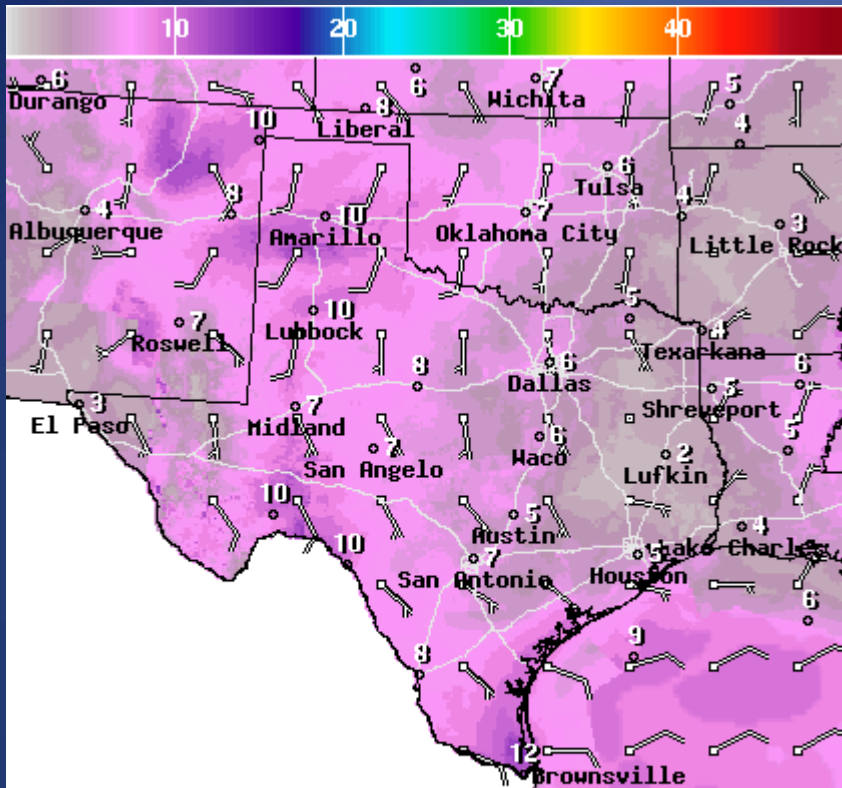

www.hurricanes.gov

Current Disturbances and Two-Day Cyclone Formation Chance: ✘ < 40% ✘ 40-60% ✘ > 60%

Tropical or Sub-Tropical Cyclone: ○ Depression ◉ Storm ◉ Hurricane

⊗ Post-Tropical Cyclone ✘ Remnants

Informational Products

Distributed by the State Operations Center

DATE	SUBJECT
09/19/16	Daily NWS Threat Brief for Monday, September 19, 2016 for FEMA Region 6

Weather Forecast

Highs

Lows

Weather Forecast

WindSpd(Kts) & WindDir For Mon Sep 19 2016 5PM EDT
(Mon Sep 19 2016 21Z)