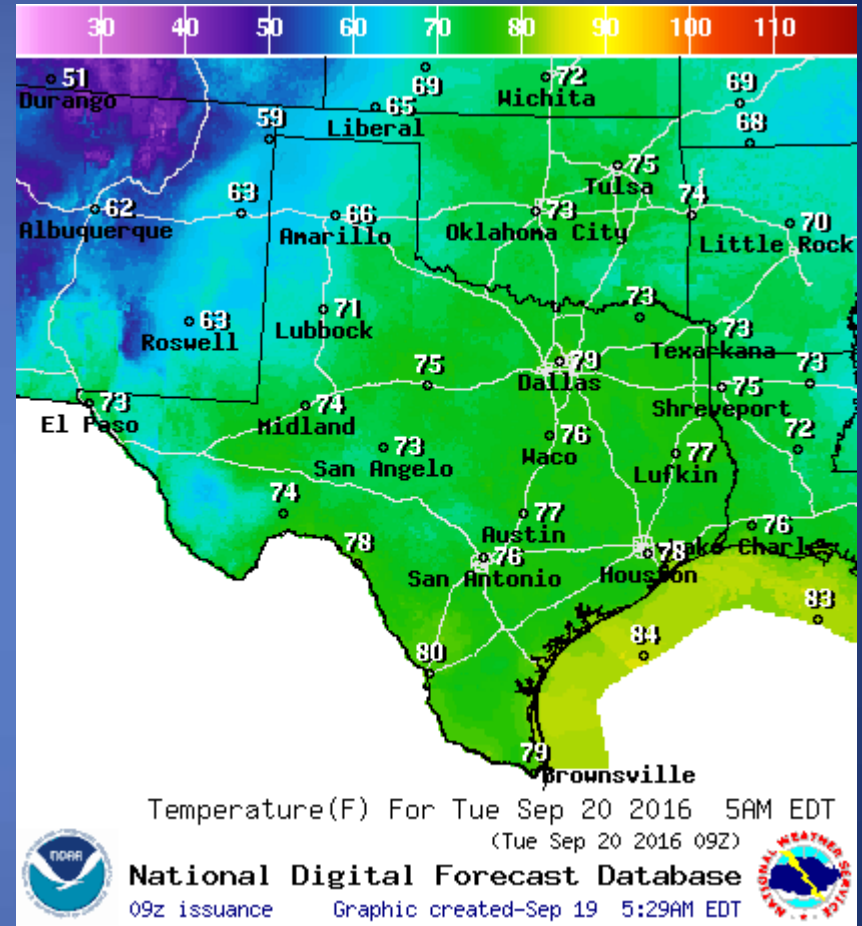

Informational Products

Distributed by the State Operations Center

DATE	SUBJECT
09/19/16	Daily NWS Threat Brief for Monday, September 19, 2016 for FEMA Region 6

Weather Forecast

Highs

Lows

Weather Forecast

WindSpd(Kts) & WindDir For Mon Sep 19 2016 5PM EDT
(Mon Sep 19 2016 21Z)