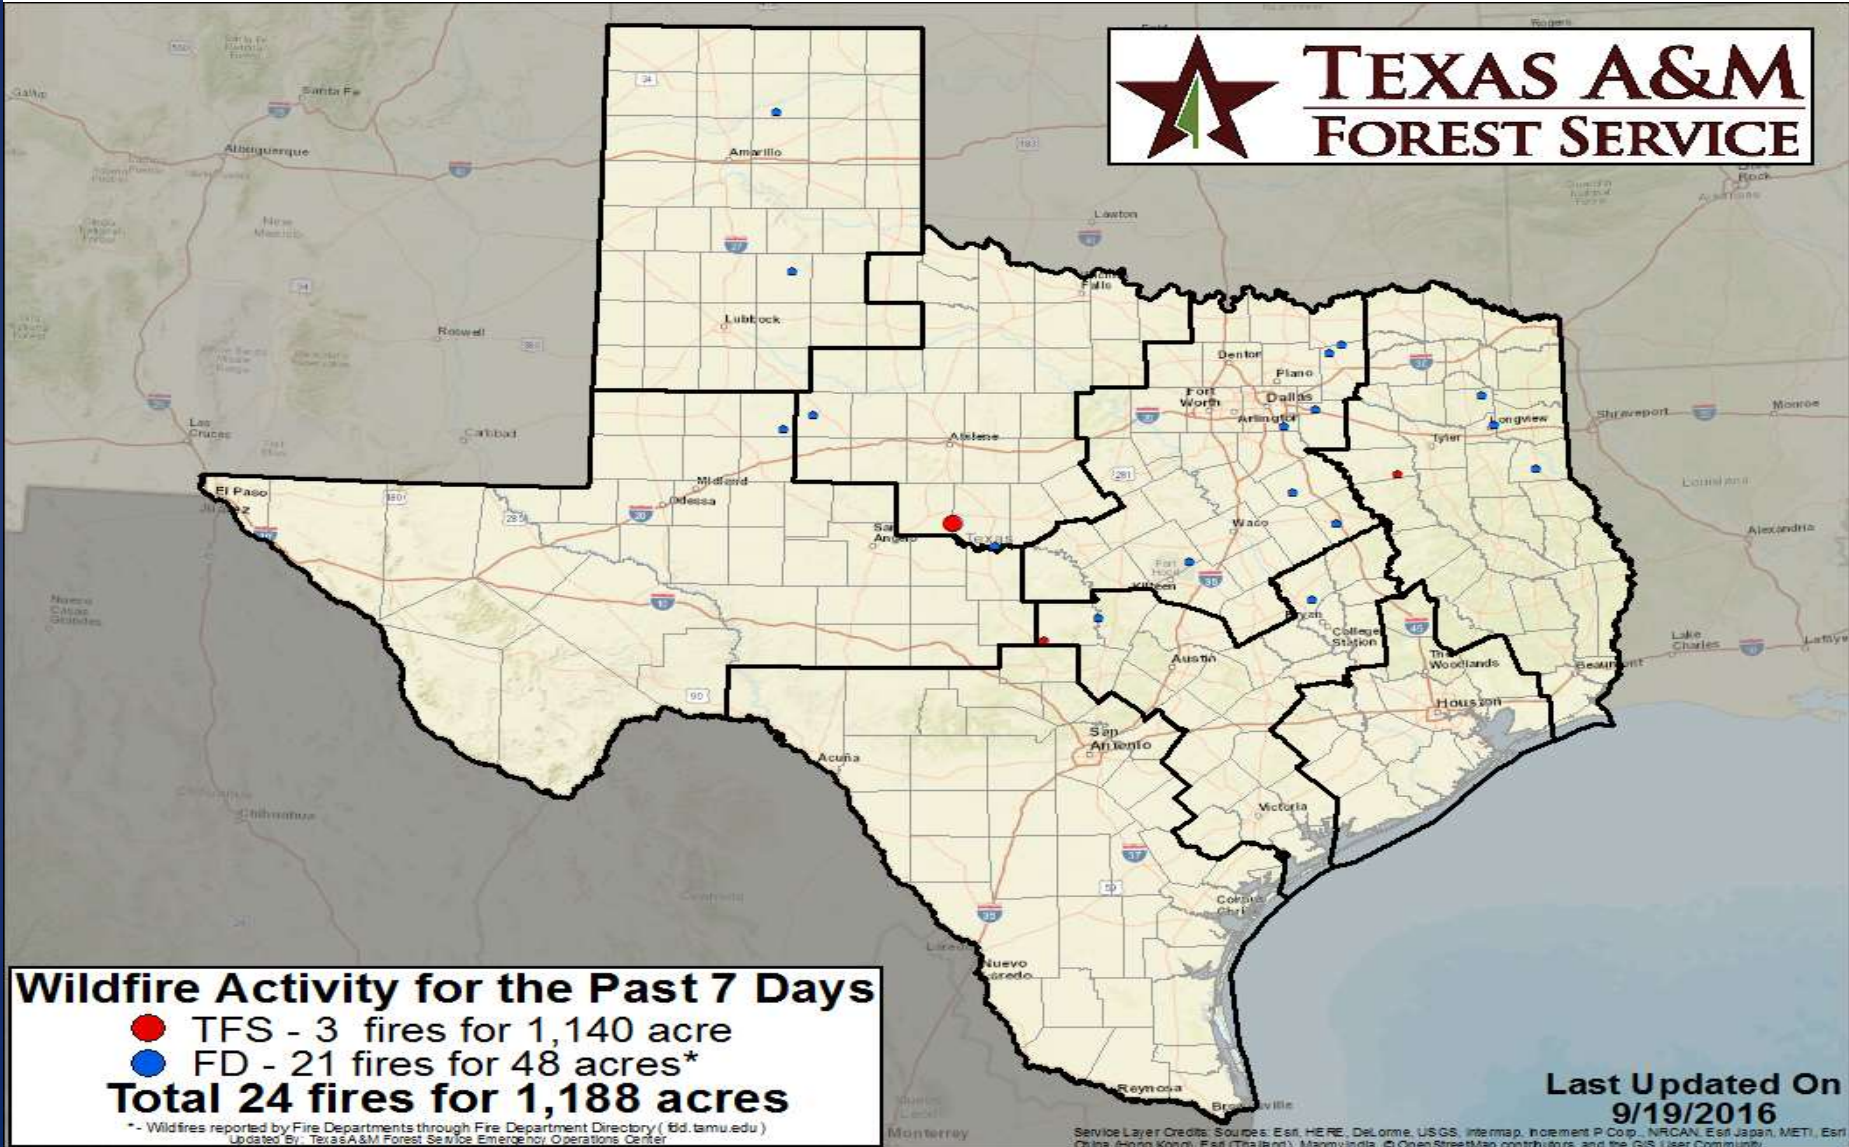

09/18/2016

DATA SOURCES: NEXRAD and NWS

Fire Activity (*Last 24 Hours)

Reports 532 (no change) fires and 111,440 (no change) acres destroyed this year. There are 56 (no change) counties with burn bans. The Keetch-Byram Drought Index list 113 (+6) counties with an average over 400.