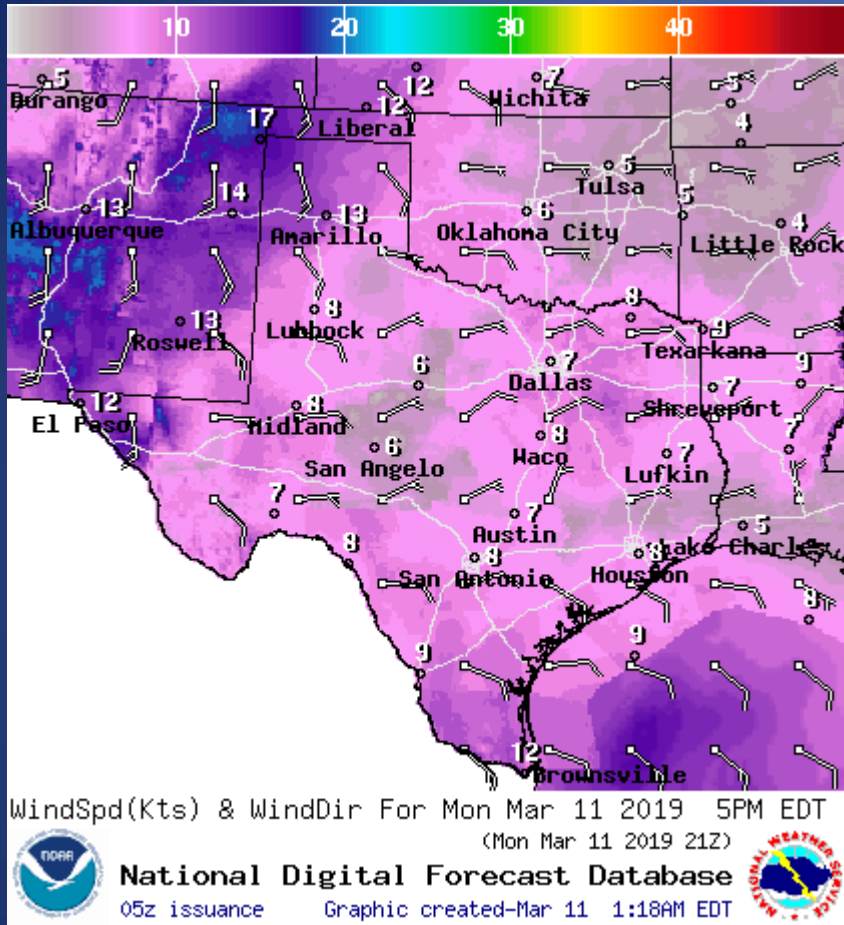

Informational Products

Distributed by the State Operations Center

DATE	SUBJECT
03/10/19	NWS Fort Worth - River Forecast Center Potential Flooding Update
03/10/19	NWS Fort Worth - UPDATE: Severe Storms Possible Tuesday Night Through Wednesday Morning
03/11/19	NWS Austin/San Antonio - UPDATE: Strong to Severe Storms Possible Tuesday Night to Early Wednesday Morning
03/11/19	Daily NWS Threat Brief for Monday, March 11, 2019 for FEMA Region 6

Weather Forecast

Highs

Lows

Weather Forecast

Wind Speeds

Gusts

Hazardous Weather

Highlighted Area: FEMA Region 6

Last Updated: Mar 11 2019 1223 AM CDT
Valid Until: Mar 12 2019 0700 AM CDT

Severe Weather Outlook Monday, March 11, 2019

Weather Warning/Advisories Issued

DATE	WARNING TYPE	LOCATION
03/10/19	Flood Warning	Sabine River affecting Hunt and Rockwall Counties