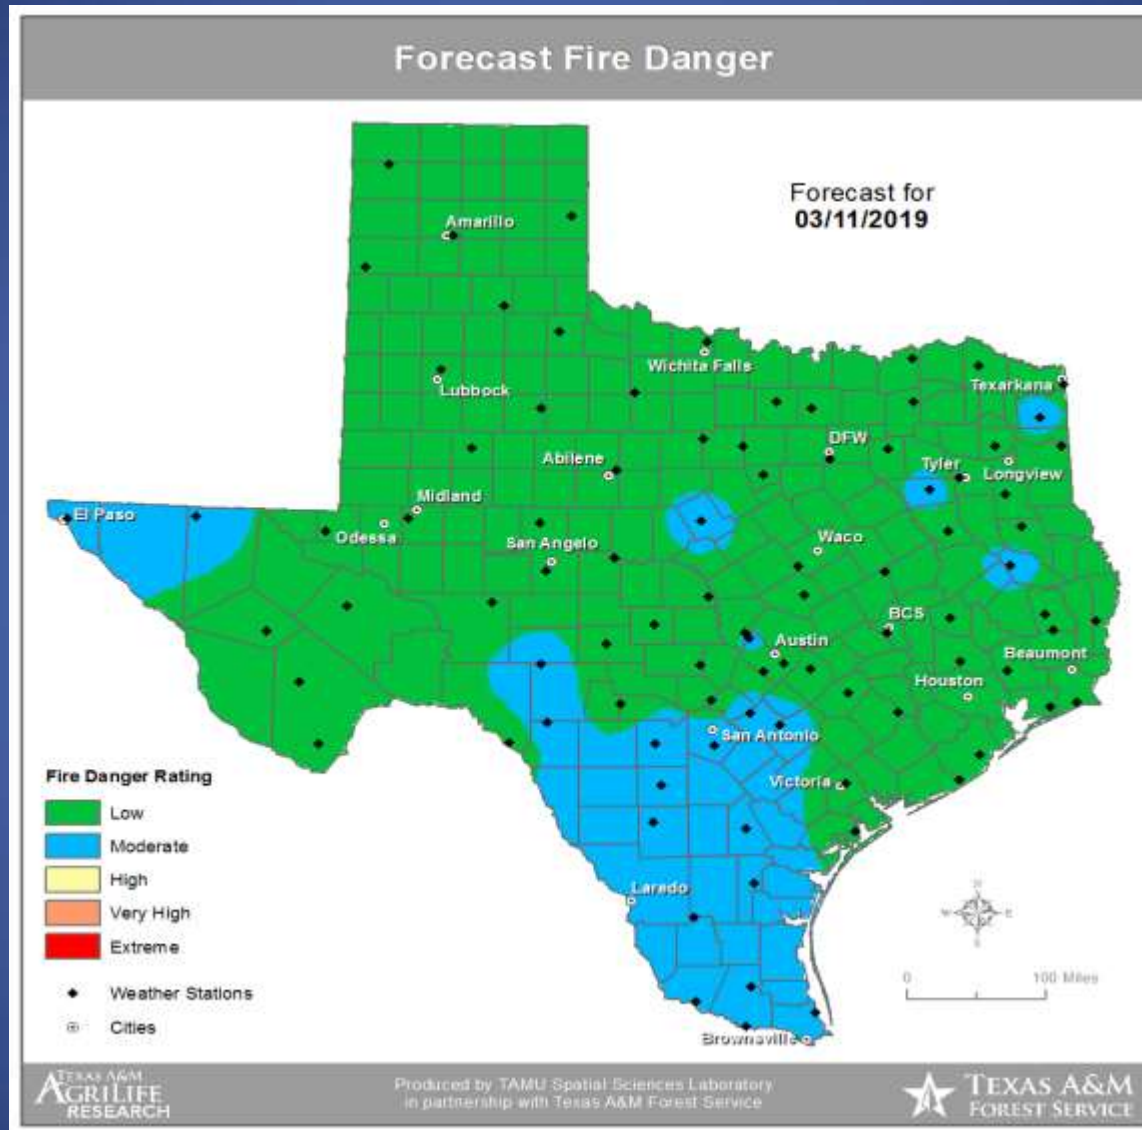

Fire Danger Forecast