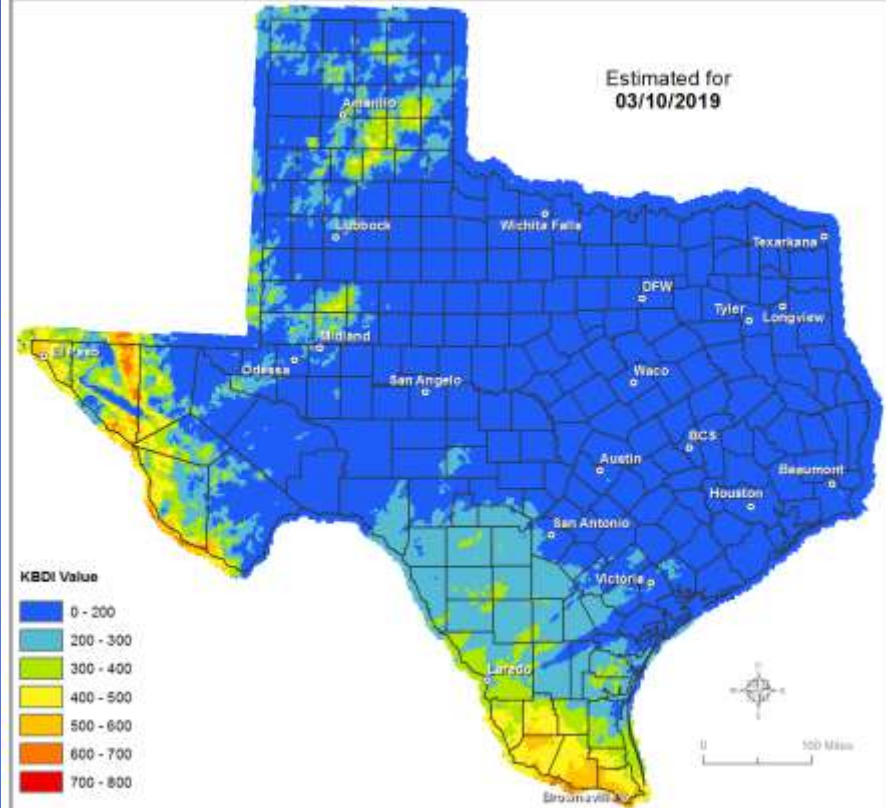

Keetch-Byram Drought Index

(4 km x 4 km resolution)

Estimated for
03/10/2019

KBDI Value

- 0 - 200
- 200 - 300
- 300 - 400
- 400 - 500
- 500 - 600
- 600 - 700
- 700 - 800

Produced by TAMU Spatial Sciences Laboratory
in partnership with Texas A&M Forest Service