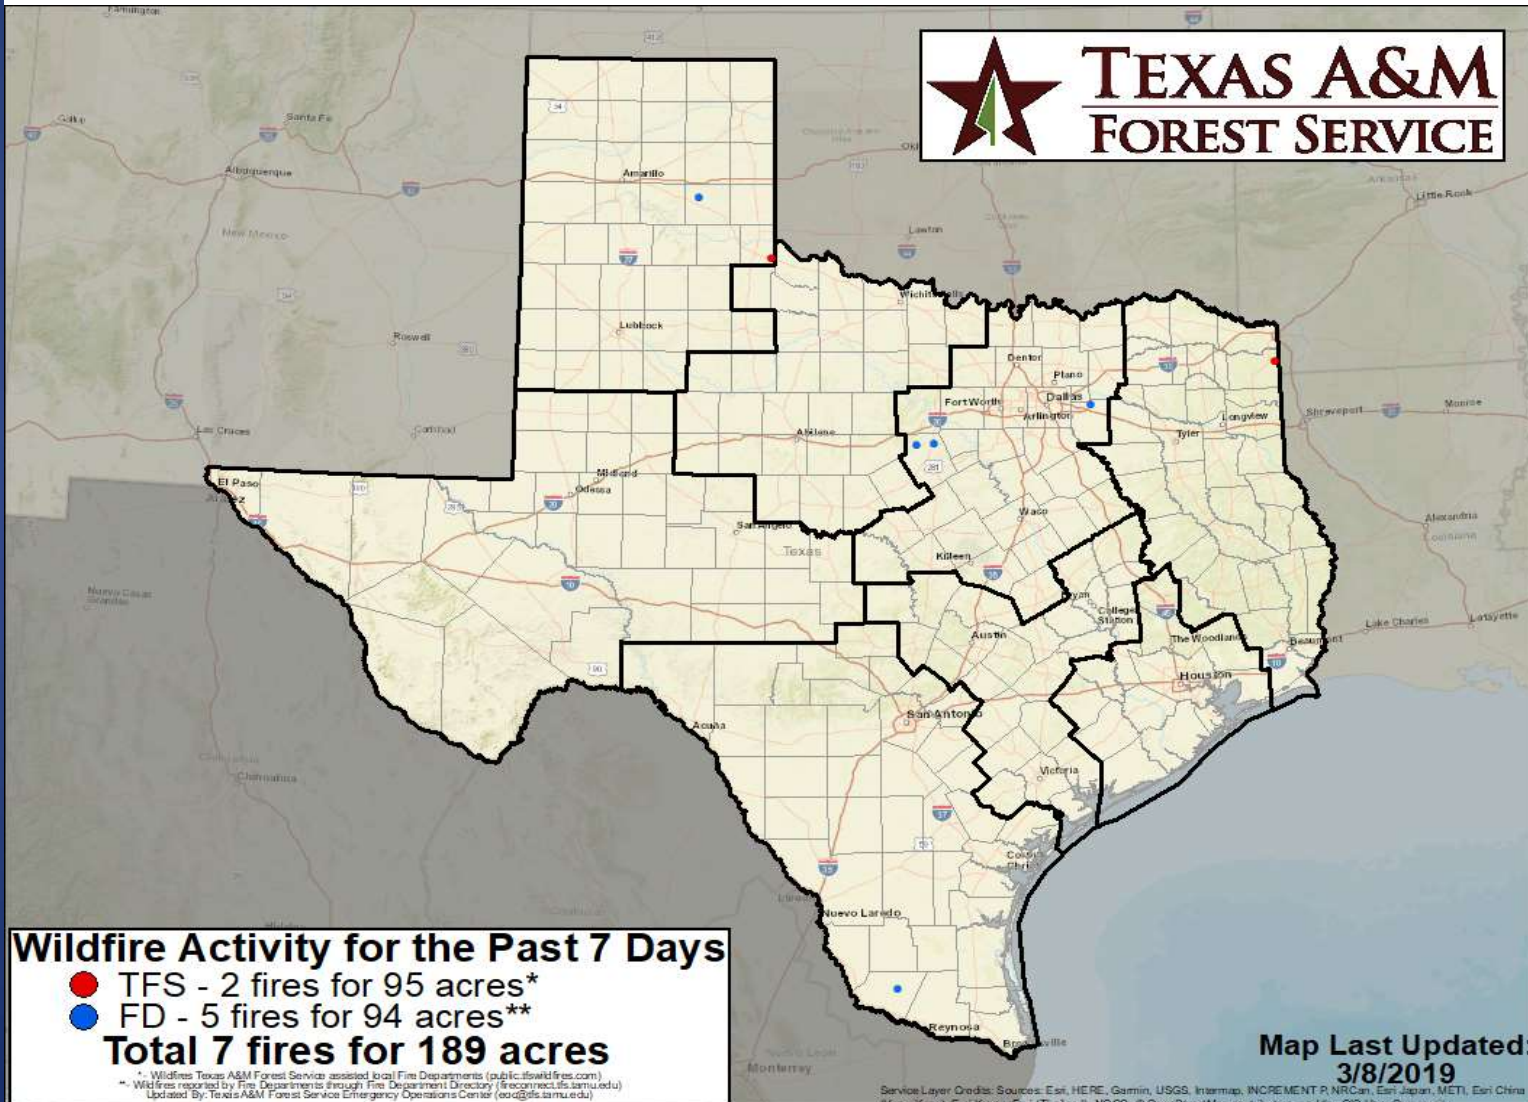

Fire Activity (*Last 24 Hours)

Reports 23 (no change) fires and 11,425 (no change) acres destroyed this year. There are 59 (no change) counties with burn bans. The Keetch–Byram Drought Index list 7 (+1) counties with an average over 400.