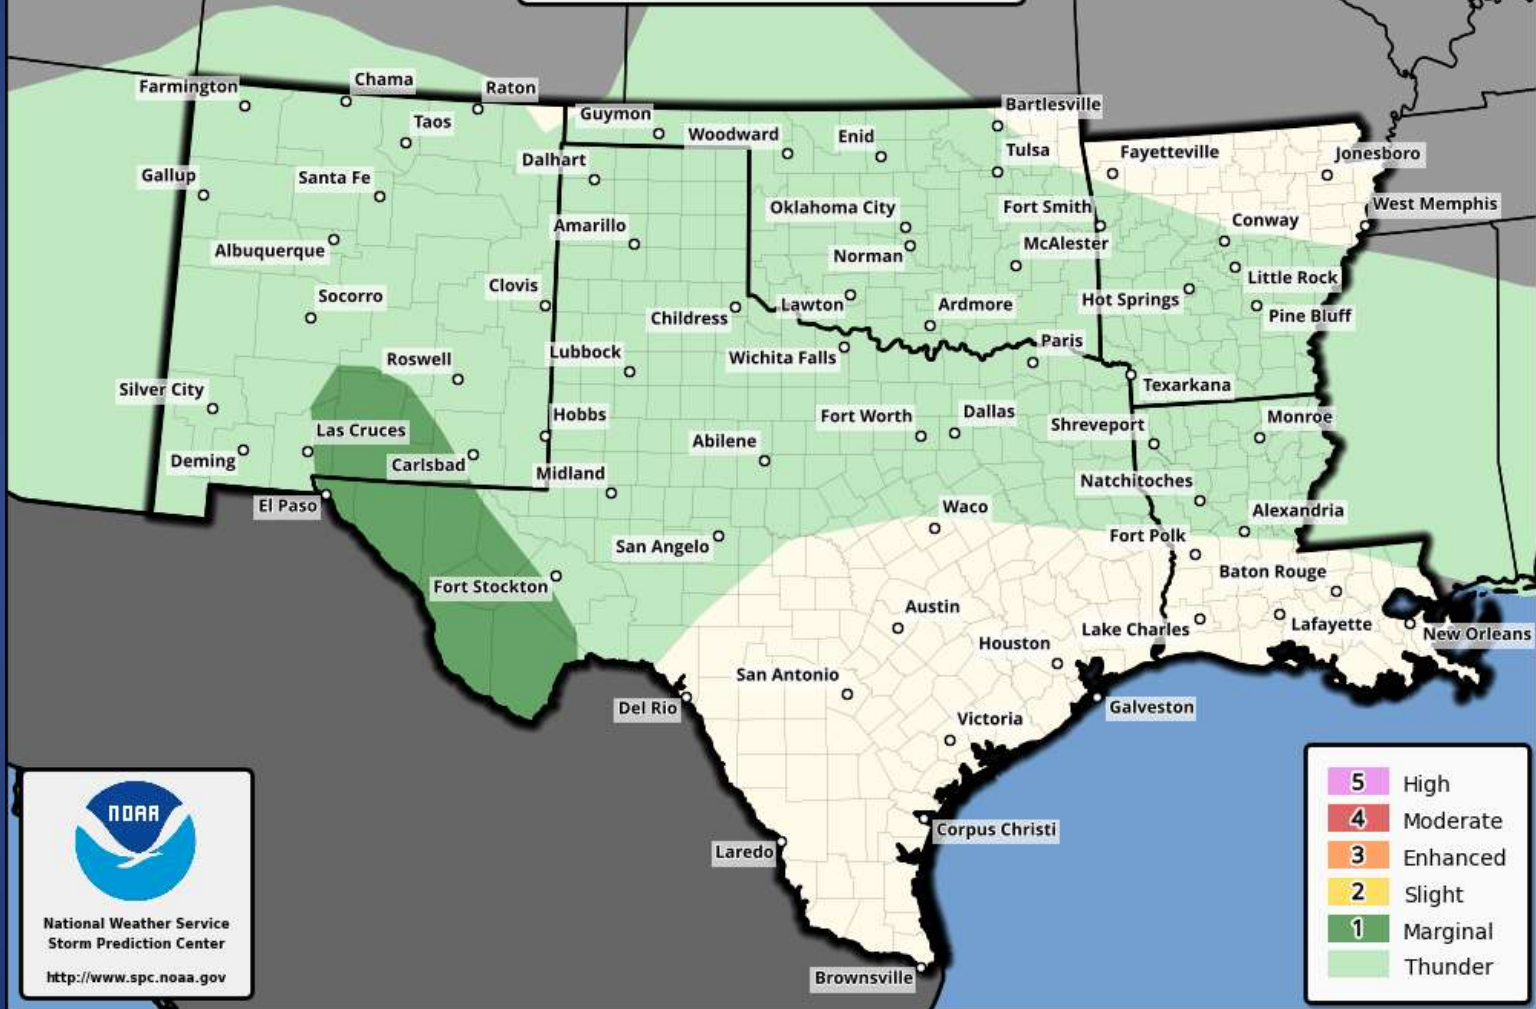

Informational Products

Distributed by the State Operations Center

DATE	SUBJECT
03/10/19	NWS Fort Worth - River Forecast Center Potential Flooding Update
03/10/19	NWS Fort Worth - UPDATE: Severe Storms Possible Tuesday Night Through Wednesday Morning
03/11/19	NWS Austin/San Antonio - UPDATE: Strong to Severe Storms Possible Tuesday Night to Early Wednesday Morning
03/11/19	Daily NWS Threat Brief for Monday, March 11, 2019 for FEMA Region 6

Weather Forecast

Highs

Lows

Weather Forecast

Wind Speeds

Gusts

Hazardous Weather

Highlighted Area: FEMA Region 6

Last Updated: Mar 11 2019 1223 AM CDT
Valid Until: Mar 12 2019 0700 AM CDT

Severe Weather Outlook Monday, March 11, 2019

Weather Warning/Advisories Issued

DATE	WARNING TYPE	LOCATION
03/10/19	Flood Warning	Sabine River affecting Hunt and Rockwall Counties