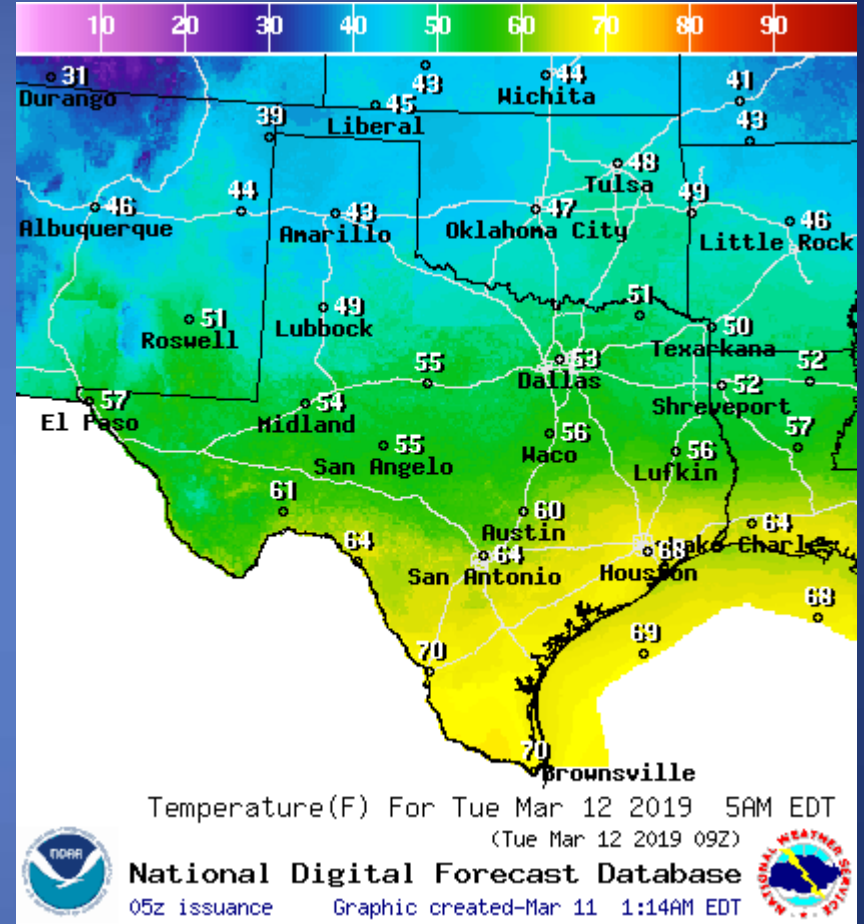

Weather Forecast

Highs

Lows