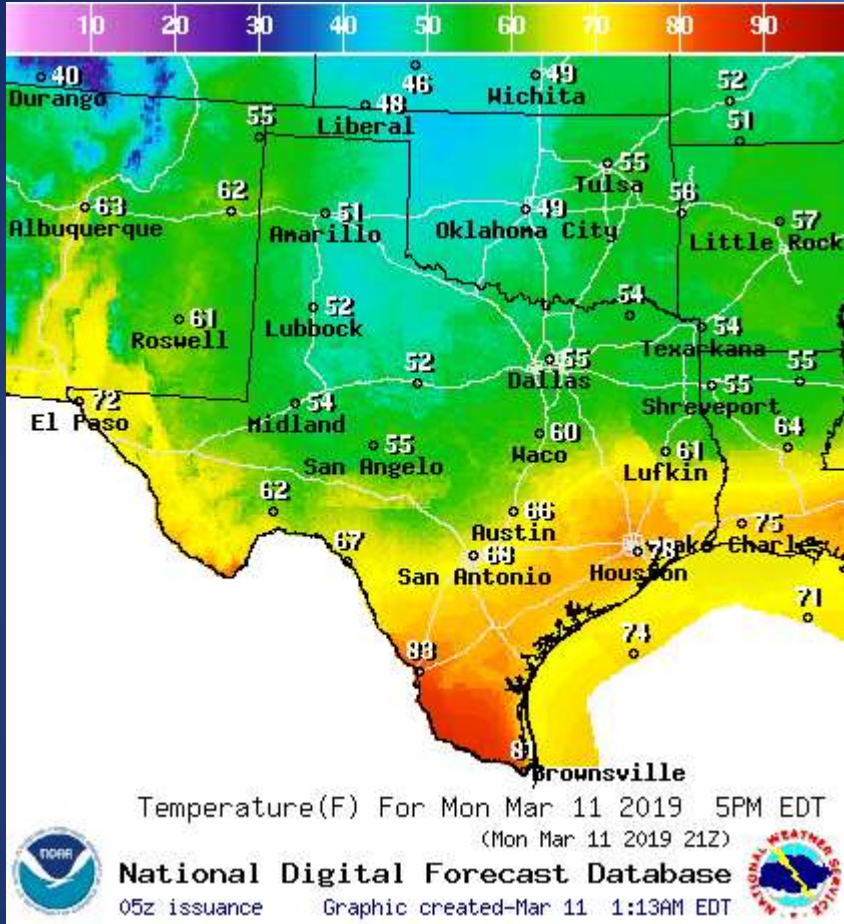

Weather Forecast

Highs