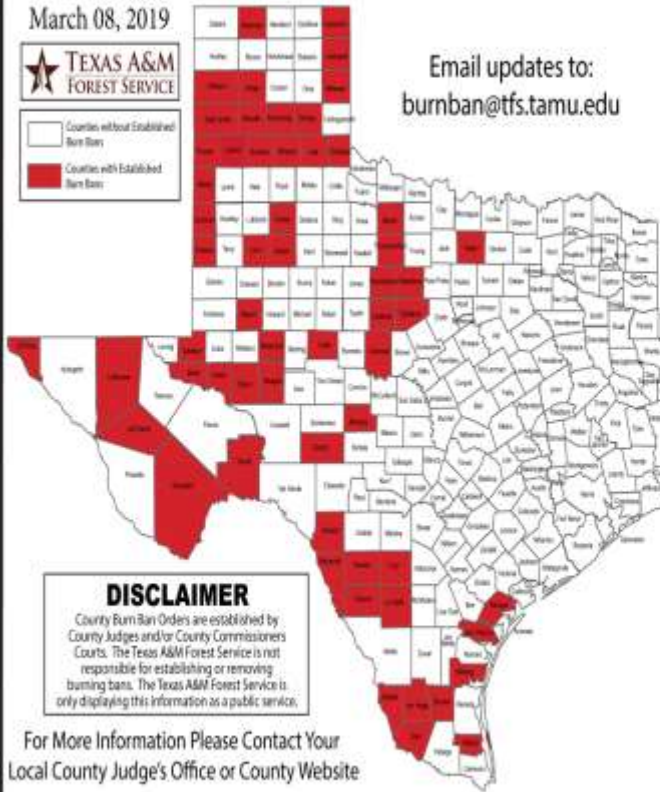

Burn Bans and KBDI INDEX

OUTDOOR BURN BANS

March 08, 2019

☐ Counties without Established Burn Bans
☒ Counties with Established Burn Bans

Email updates to:
burnban@tfs.tamu.edu

Counties with Burn Bans: 59

- Andrew
- Baylor*
- Brewster
- Brewster
- Brooks
- Brooks
- Calahan
- Castro
- Childress
- Cochran
- Coke
- Coleman
- Corn
- Crosby
- Culberson
- Deaf Smith
- Dennett
- Donley
- Eastland
- El Paso
- Frio*
- Garza
- Glasscock
- Hall
- Hemphill
- Jeff Davis
- Jim Hogg
- Kimney*
- Kleberg
- La Salle
- Upson
- Lynn
- Martin
- Maverick
- Menard
- Oldham
- Parker
- Pettie
- Randall
- Reagan
- Rehoboth
- San Patricio
- Shackelford
- Sherman
- Star
- Stephens
- Sutton
- Swisher
- Torrell
- Throckmorton
- Upton
- Ward
- Wheeler
- Wilcox
- Winkler*
- Wise*
- Yoakum
- Zapata
- Zavala

DISCLAIMER

For More Information Please Contact Your Local County Judge's Office or County Website

RED FLAG WARNINGS: www.weather.gov
Burn Ban RSS feed available at <http://tfsfp.tamu.edu/wildfires/BurnBan.xml>