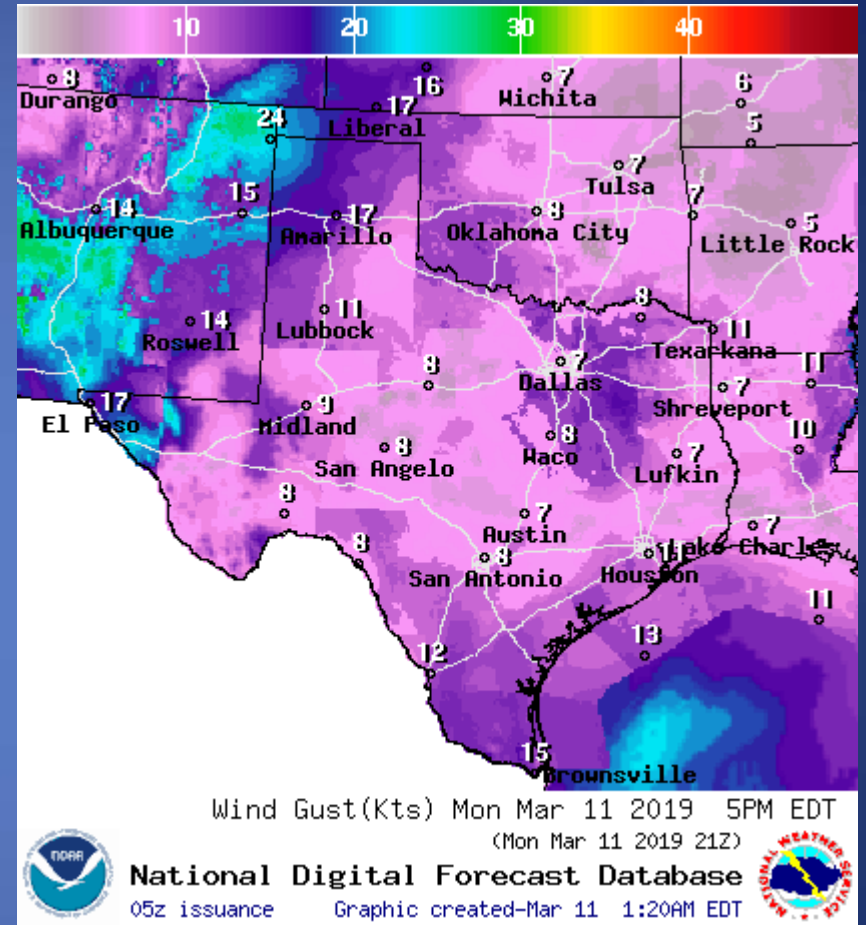

Weather Forecast

Highs

Lows

Weather Forecast

Wind Speeds

Gusts

Hazardous Weather

Highlighted Area: FEMA Region 6

Last Updated: Mar 11 2019 1223 AM CDT
Valid Until: Mar 12 2019 0700 AM CDT

Severe Weather Outlook Monday, March 11, 2019

Weather Warning/Advisories Issued

DATE	WARNING TYPE	LOCATION
03/10/19	Flood Warning	Sabine River affecting Hunt and Rockwall Counties