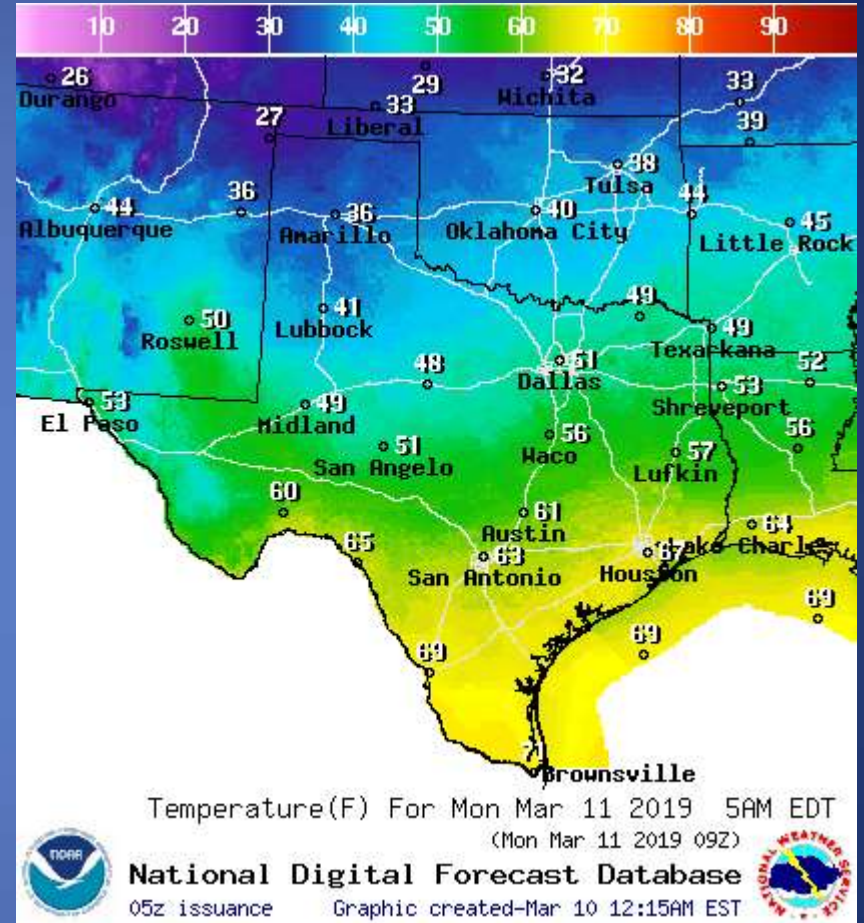

Informational Products

Distributed by the State Operations Center

DATE	SUBJECT
03/10/19	NWS Austin/San Antonio – Weather Update: Strong to Severe Storms Possible on Tuesday

Weather Forecast

Highs

Lows

Weather Forecast

Wind Speeds

Gusts

Hazardous Weather

Highlighted Area: FEMA Region 6

Last Updated: Mar 09 2019 1149 PM CST
Valid Until: Mar 11 2019 0700 AM CDT

Severe Weather Outlook Sunday, March 10, 2019

National Weather Service
Storm Prediction Center
<http://www.spc.noaa.gov>

Weather Warning/Advisories Issued

DATE	WARNING TYPE	LOCATION
03/09/19	Tornado Warning	Bowie, Cass and Marion Counties
03/09/19	Flood Warning	Cowleech Fork Sabine River affecting Hunt County; Sulphur River affecting Franklin, Morris, Red River and Titus Counties
03/09/19	Severe Thunderstorm Warning	Bowie, Camp, Cass, Cherokee, Franklin, Gregg, Harrison, Henderson, Marion, Morris, Nacogdoches, Panola, Rusk, Smith, Titus, Upshur, Van Zandt and Wood Counties