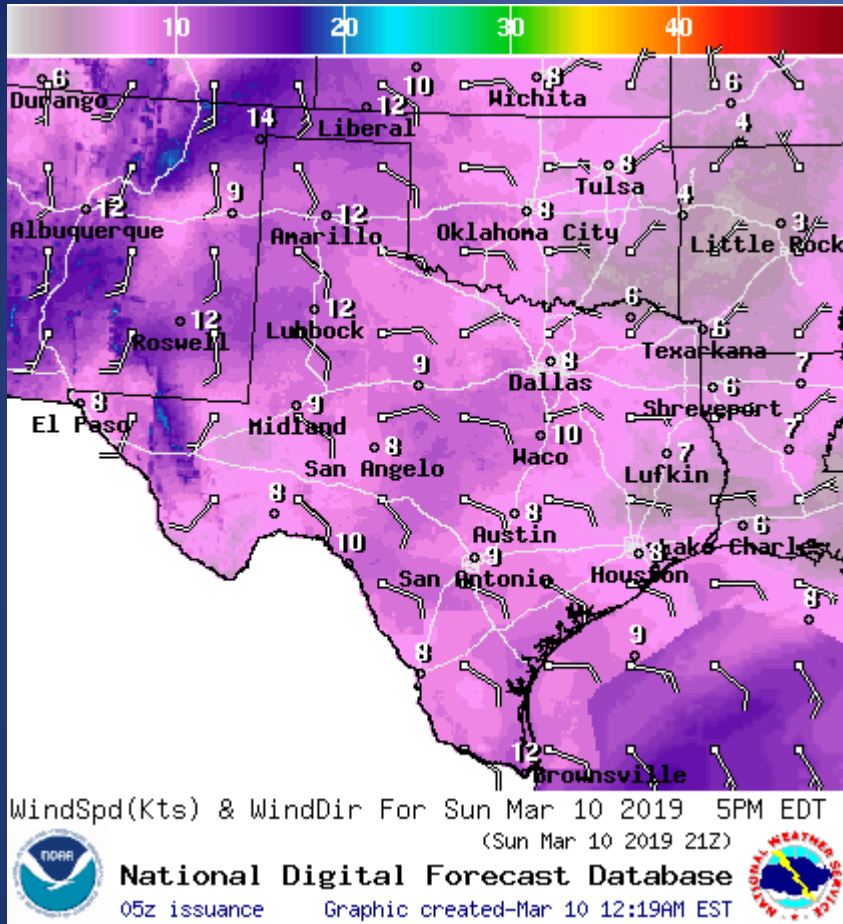

Informational Products

Distributed by the State Operations Center

DATE	SUBJECT
03/10/19	NWS Austin/San Antonio – Weather Update: Strong to Severe Storms Possible on Tuesday

Weather Forecast

Highs

Lows

Weather Forecast

Wind Speeds

Gusts

Hazardous Weather

Highlighted Area: FEMA Region 6

Last Updated: Mar 09 2019 1149 PM CST
Valid Until: Mar 11 2019 0700 AM CDT

Severe Weather Outlook Sunday, March 10, 2019

National Weather Service
Storm Prediction Center
<http://www.spc.noaa.gov>

Weather Warning/Advisories Issued

DATE	WARNING TYPE	LOCATION
03/09/19	Tornado Warning	Bowie, Cass and Marion Counties
03/09/19	Flood Warning	Cowleech Fork Sabine River affecting Hunt County; Sulphur River affecting Franklin, Morris, Red River and Titus Counties
03/09/19	Severe Thunderstorm Warning	Bowie, Camp, Cass, Cherokee, Franklin, Gregg, Harrison, Henderson, Marion, Morris, Nacogdoches, Panola, Rusk, Smith, Titus, Upshur, Van Zandt and Wood Counties