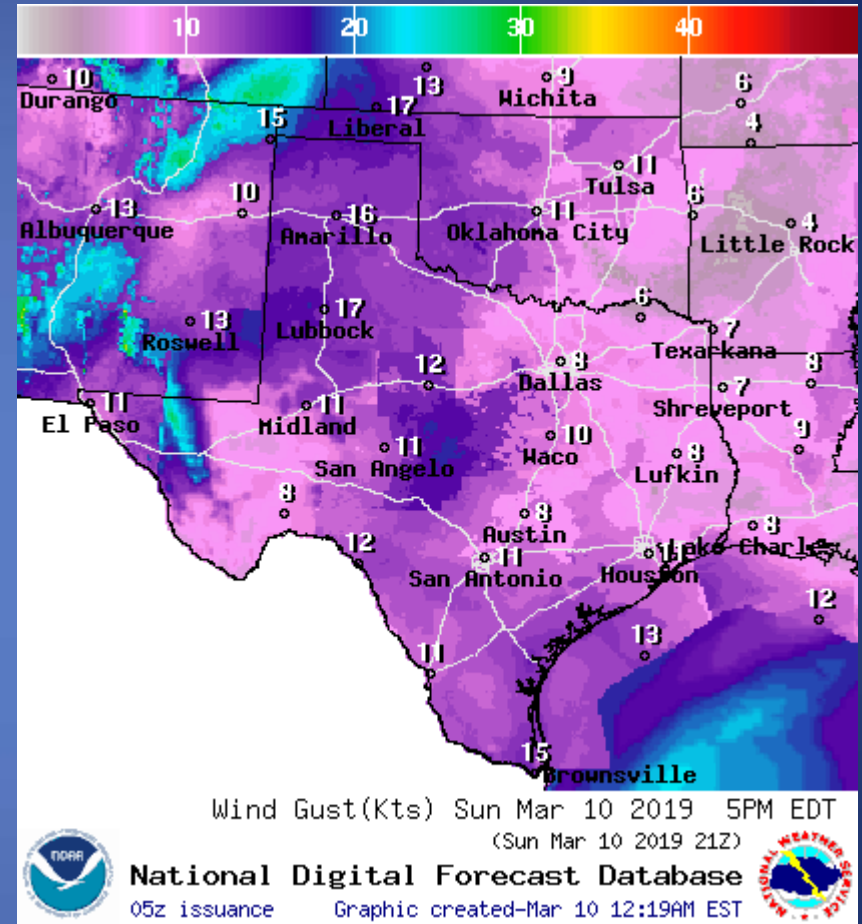

Informational Products

Distributed by the State Operations Center

DATE	SUBJECT
03/10/19	NWS Austin/San Antonio – Weather Update: Strong to Severe Storms Possible on Tuesday

Weather Forecast

Highs

Lows

Weather Forecast

Wind Speeds

Gusts

Hazardous Weather

Highlighted Area: FEMA Region 6

Last Updated: Mar 09 2019 1149 PM CST
Valid Until: Mar 11 2019 0700 AM CDT

Severe Weather Outlook Sunday, March 10, 2019

National Weather Service
Storm Prediction Center
<http://www.spc.noaa.gov>

Weather Warning/Advisories Issued

DATE	WARNING TYPE	LOCATION
03/09/19	Tornado Warning	Bowie, Cass and Marion Counties
03/09/19	Flood Warning	Cowleech Fork Sabine River affecting Hunt County; Sulphur River affecting Franklin, Morris, Red River and Titus Counties
03/09/19	Severe Thunderstorm Warning	Bowie, Camp, Cass, Cherokee, Franklin, Gregg, Harrison, Henderson, Marion, Morris, Nacogdoches, Panola, Rusk, Smith, Titus, Upshur, Van Zandt and Wood Counties