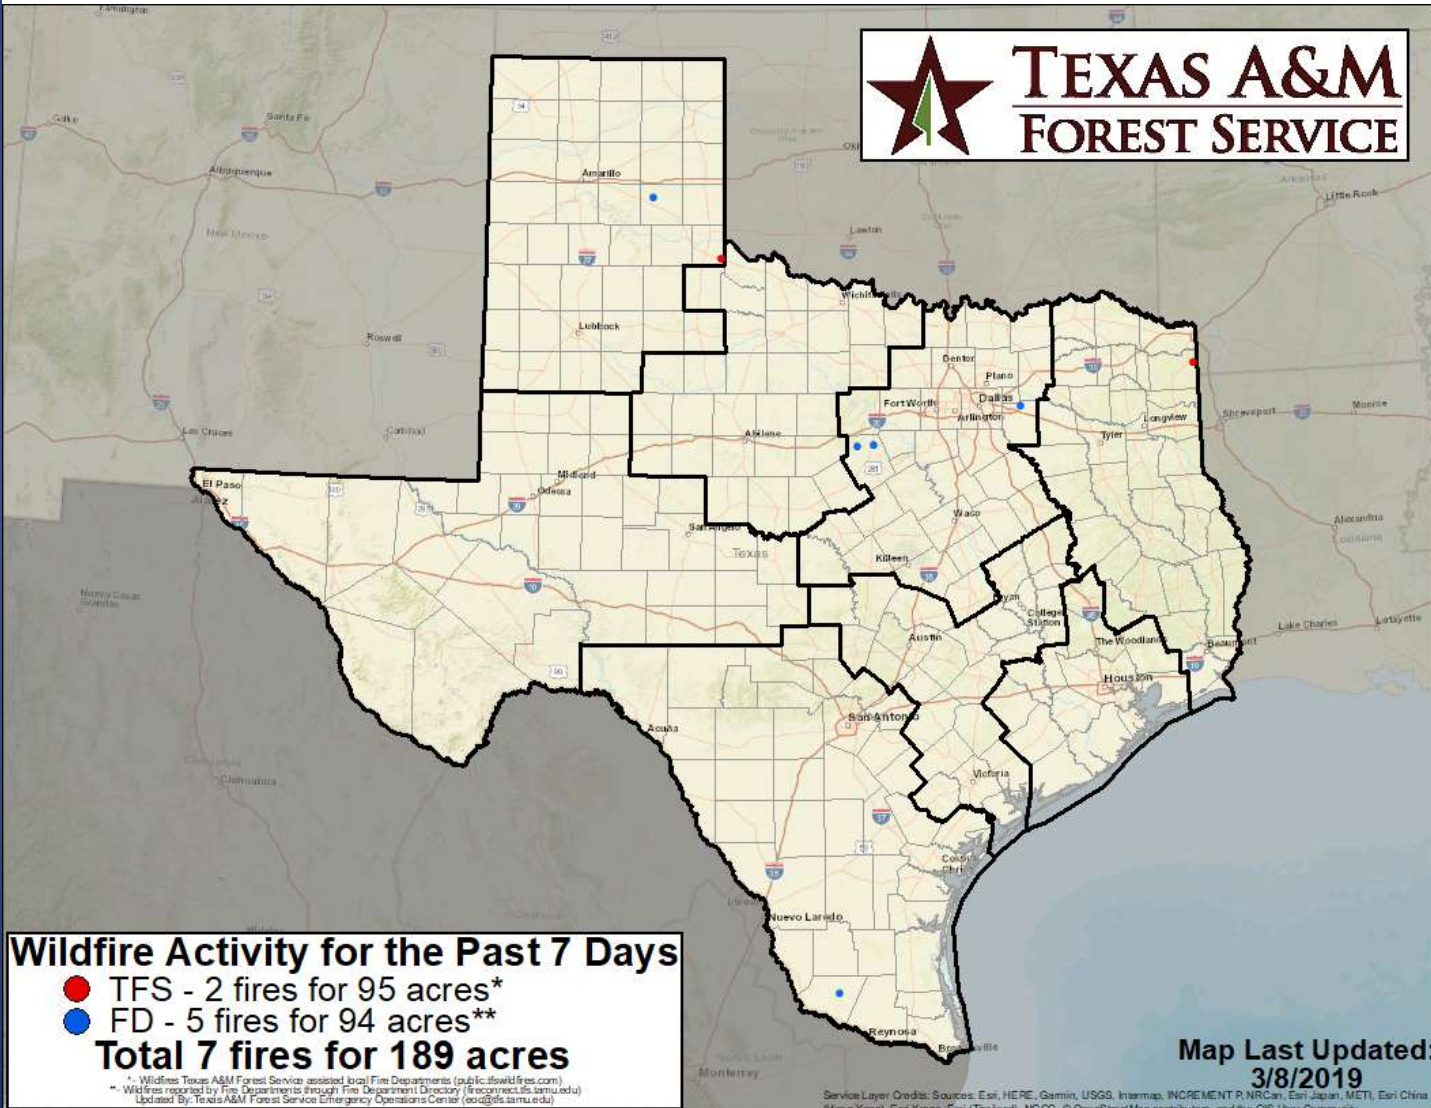

Weather Warning/Advisories Issued

DATE	WARNING TYPE	LOCATION
03/09/19	Tornado Warning	Bowie, Cass and Marion Counties
03/09/19	Flood Warning	Cowleech Fork Sabine River affecting Hunt County; Sulphur River affecting Franklin, Morris, Red River and Titus Counties
03/09/19	Severe Thunderstorm Warning	Bowie, Camp, Cass, Cherokee, Franklin, Gregg, Harrison, Henderson, Marion, Morris, Nacogdoches, Panola, Rusk, Smith, Titus, Upshur, Van Zandt and Wood Counties

Fire Danger Forecast

Fire Weather Warnings/Watches/Statements

DATE	WARNING TYPE	LOCATION
03/09/19	Fire Danger Statement	Bailey, Briscoe, Castro, Childress, Cochran, Cottle, Crosby, Dickens, Floyd, Garza, Hale, Hall, Hockley, King, Kent, Lamb, Lubbock, Lynn, Motley, Parmer, Stonewall, Swisher, Terry and Yoakum Counties

Fire Activity (*Last 24 Hours)

Reports 23 (no change) fires and 11,425 (no change) acres destroyed this year. There are 59 (no change) counties with burn bans. The Keetch-Byram Drought Index list 6 (no change) counties with an average over 400.