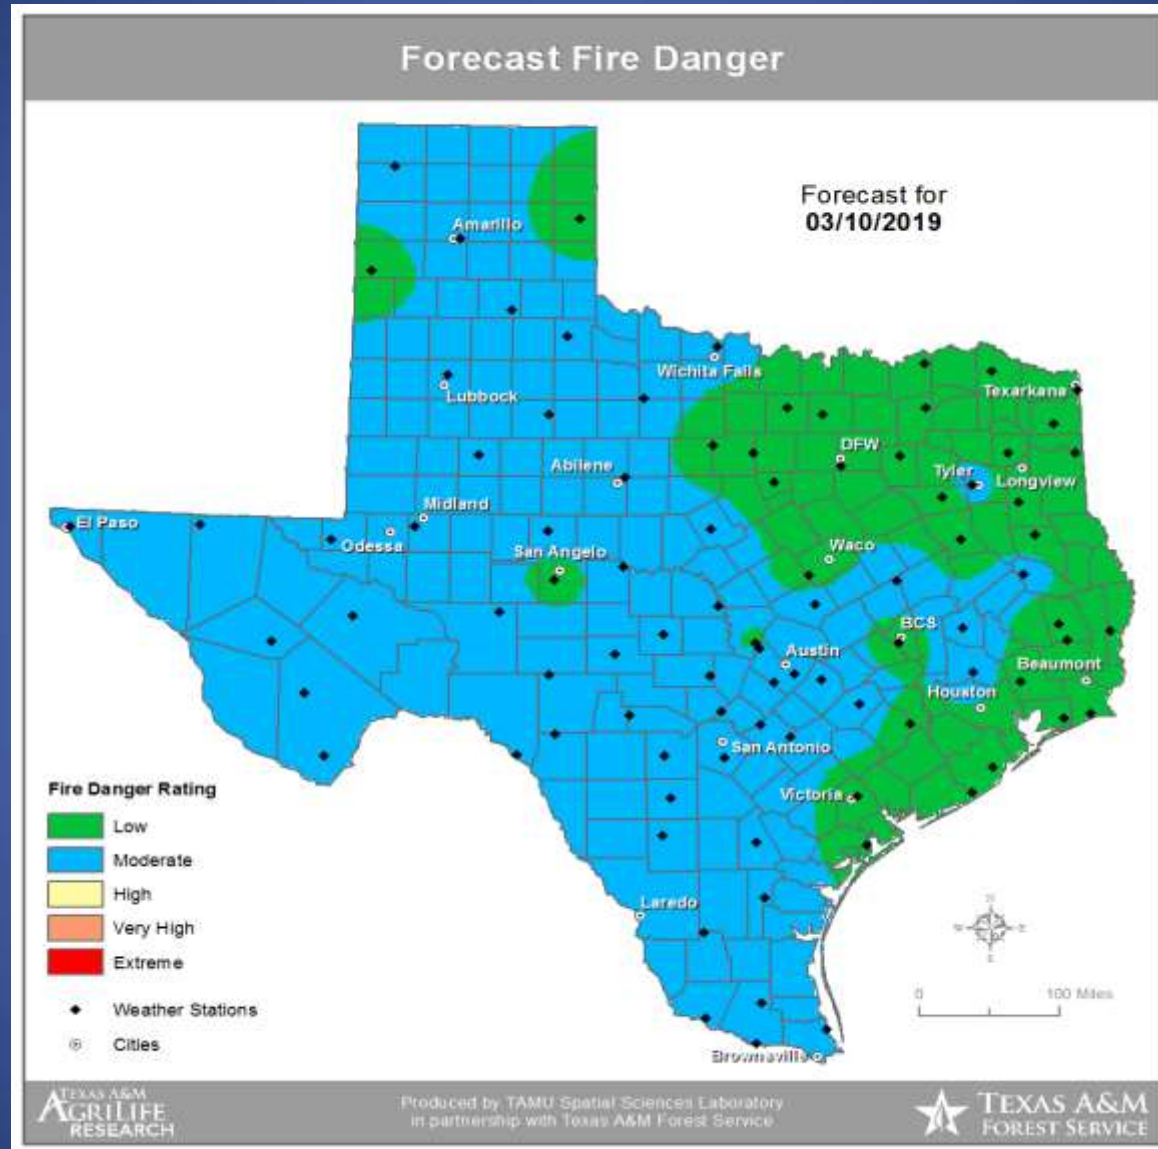

Fire Danger Forecast