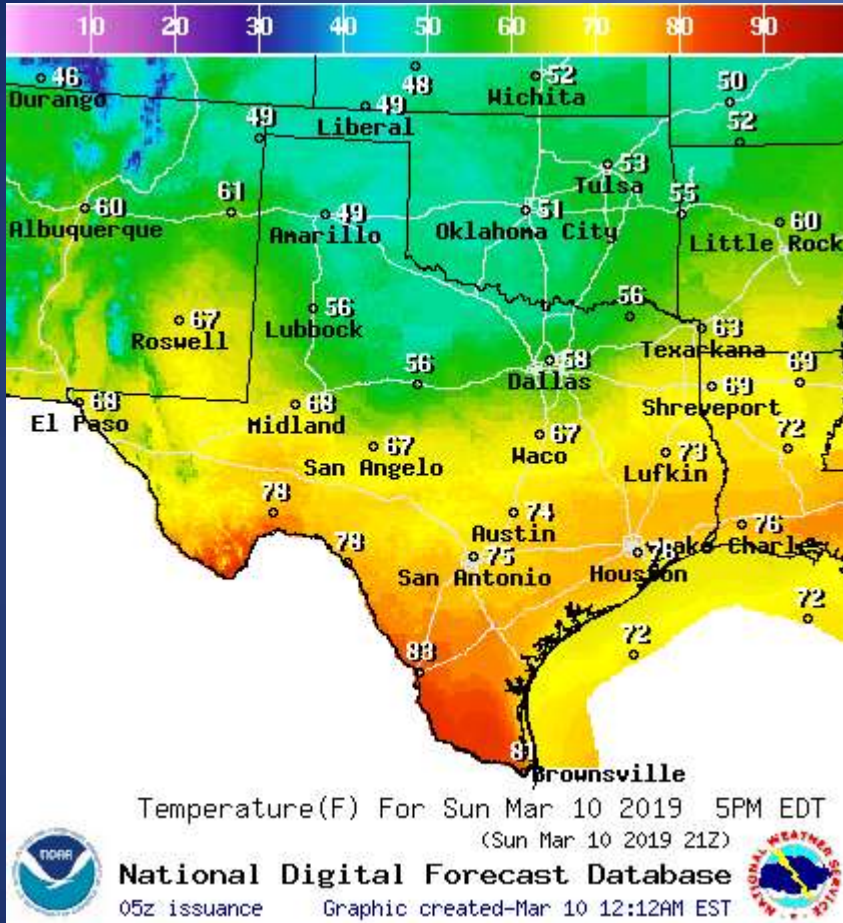

Weather Forecast

Highs