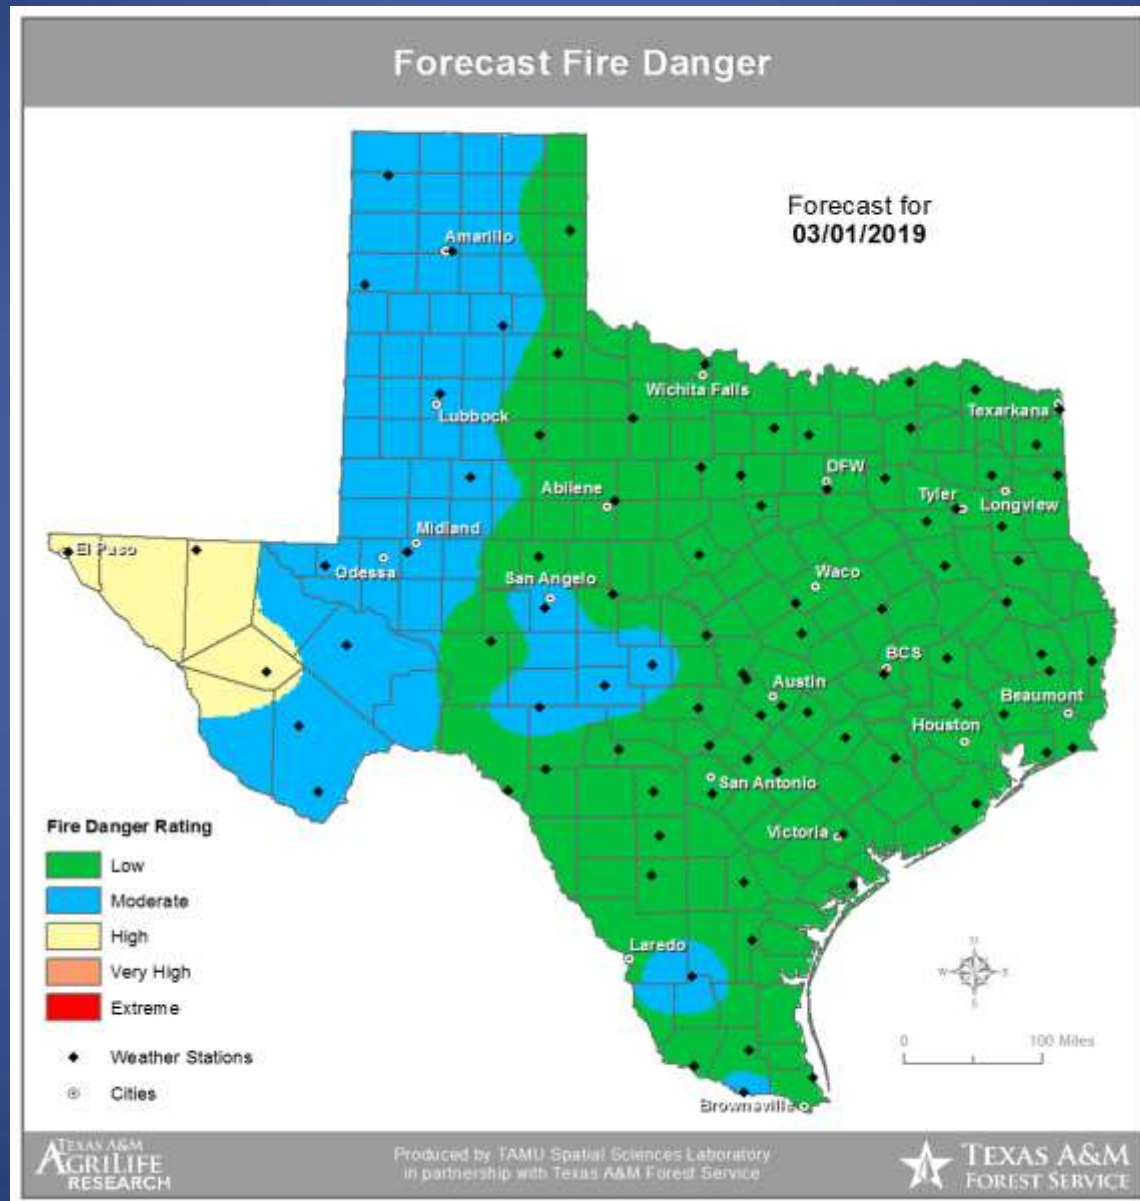

Fire Danger Forecast