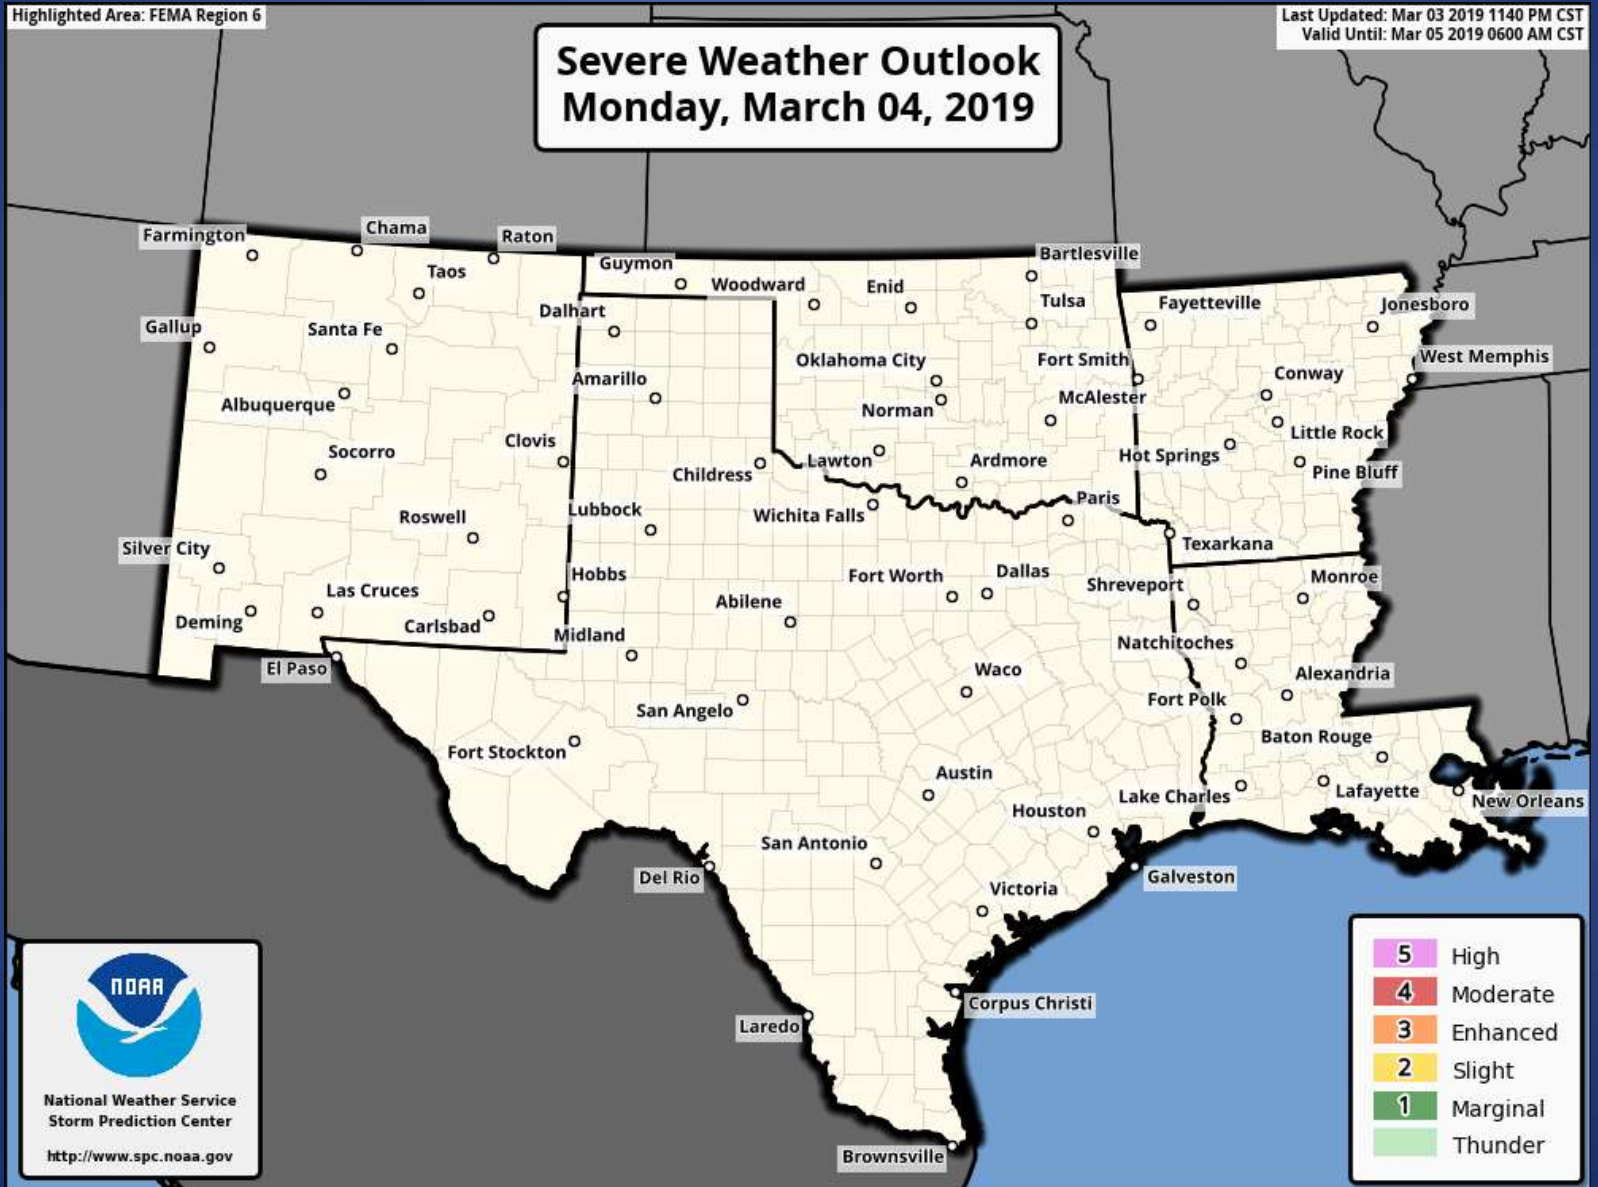

Hazardous Weather

Highlighted Area: FEMA Region 6

Last Updated: Mar 03 2019 1140 PM CST
Valid Until: Mar 05 2019 0600 AM CST

Severe Weather Outlook Monday, March 04, 2019

National Weather Service
Storm Prediction Center

<http://www.spc.noaa.gov>