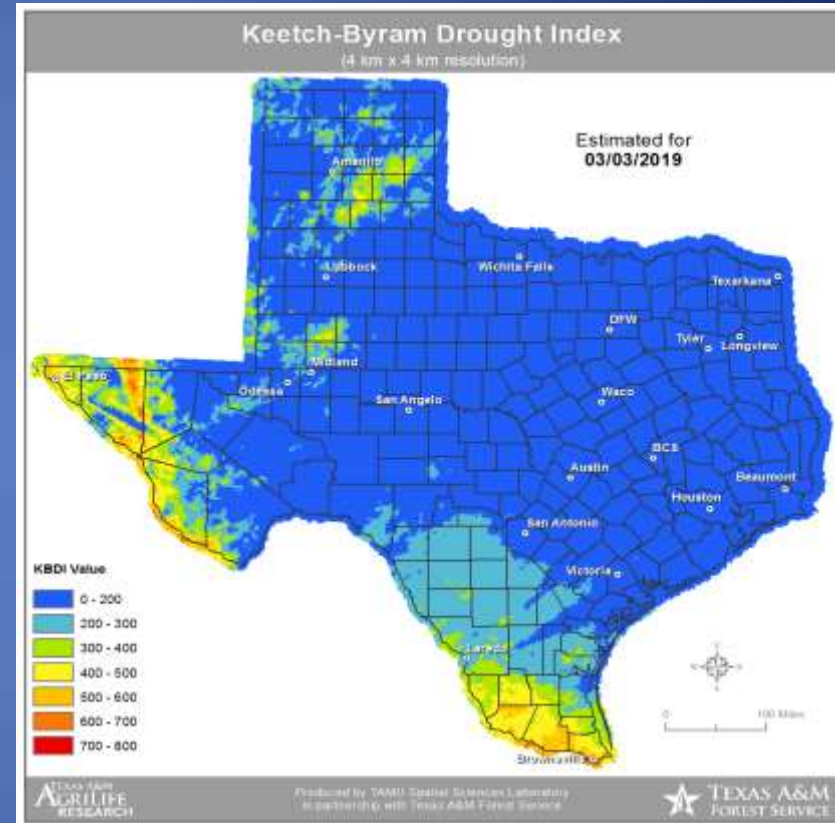

Burn Bans and KBDI INDEX