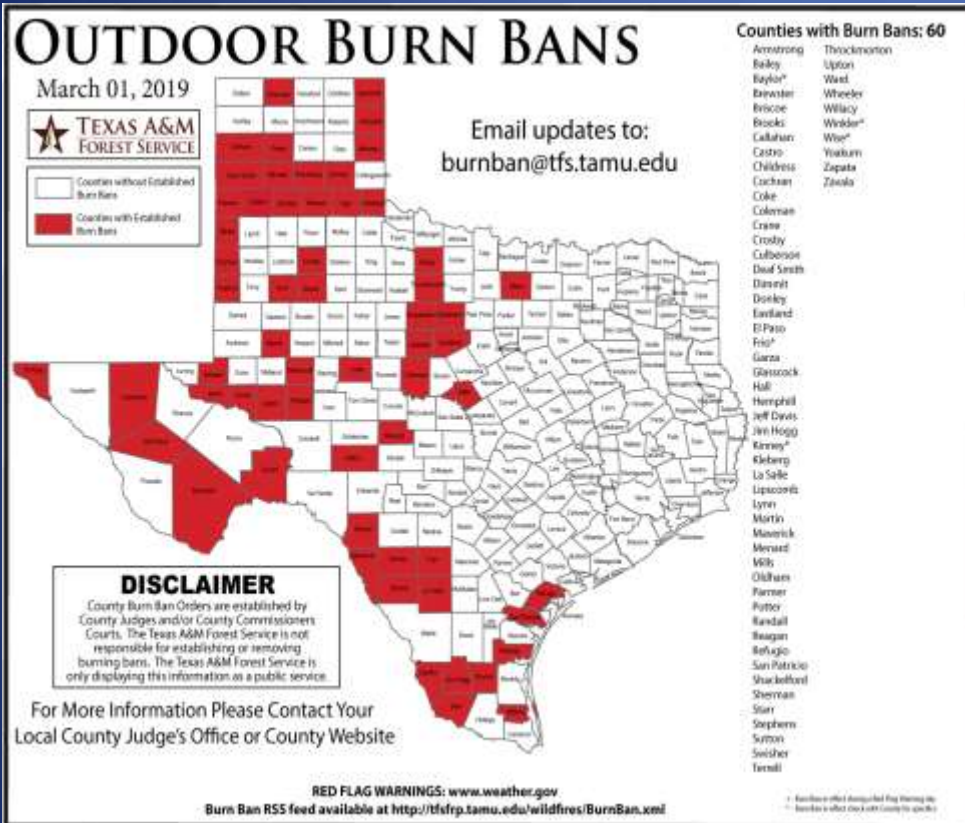

Burn Bans and KBDI INDEX