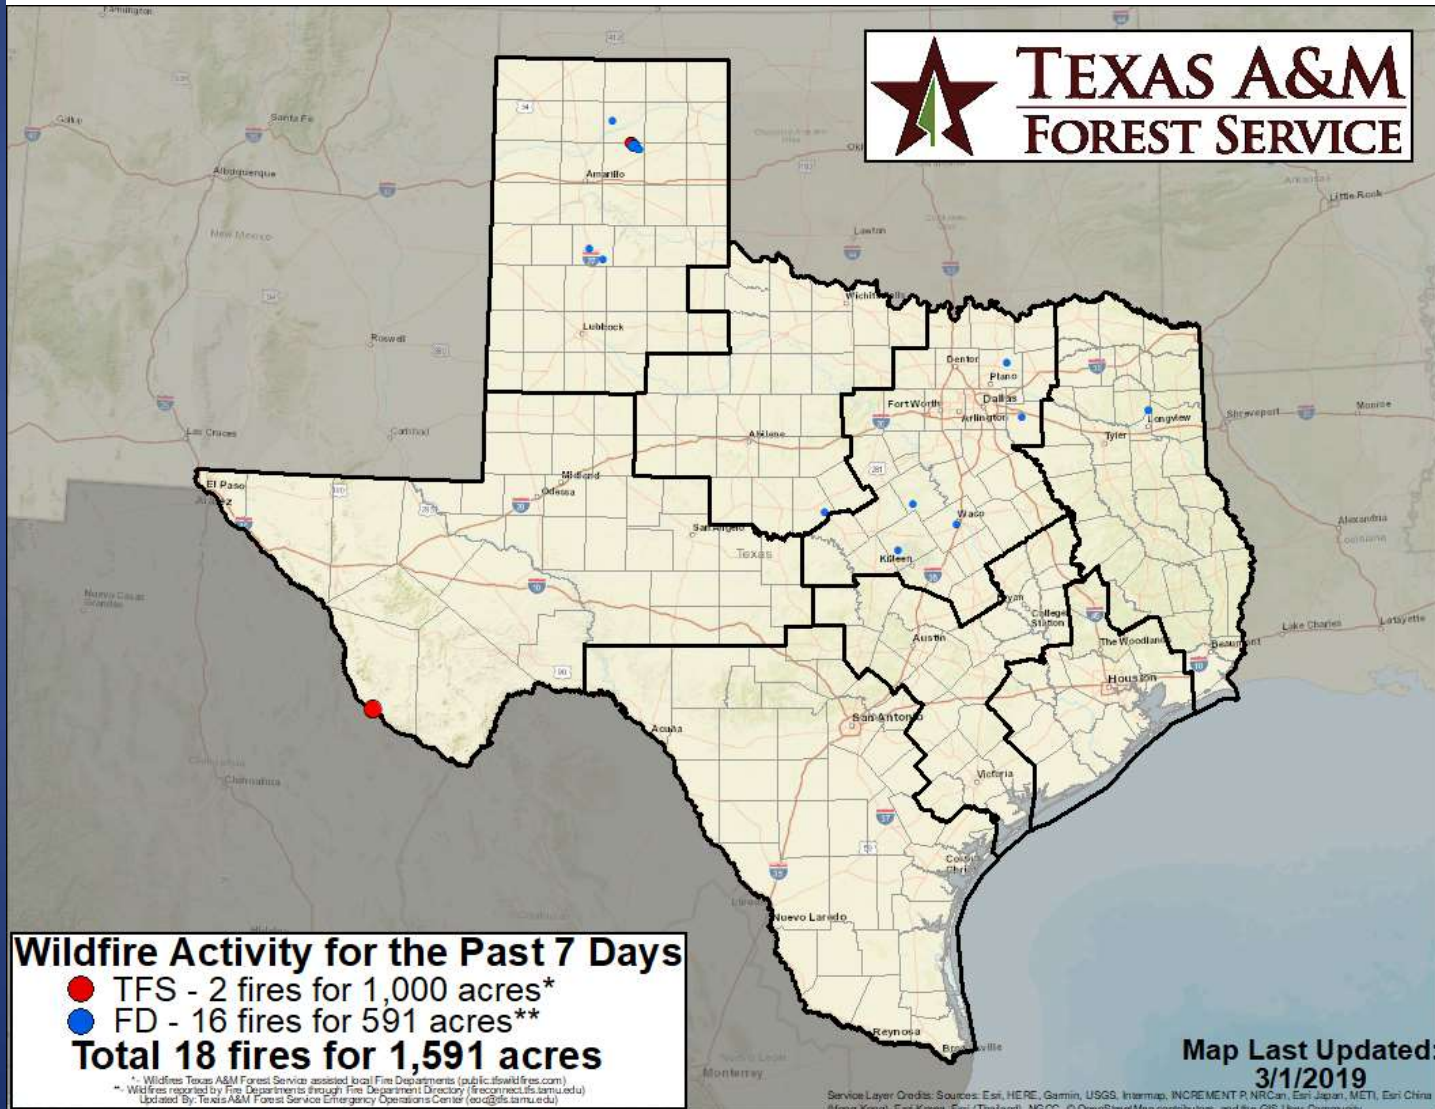

# Fire Activity (\*Last 24 Hours)

Reports 21 (no change) fires and 11,330 (no change) acres destroyed this year. There are 60 (no change) counties with burn bans. The Keetch–Byram Drought Index list 6 (+1) counties with an average over 400.