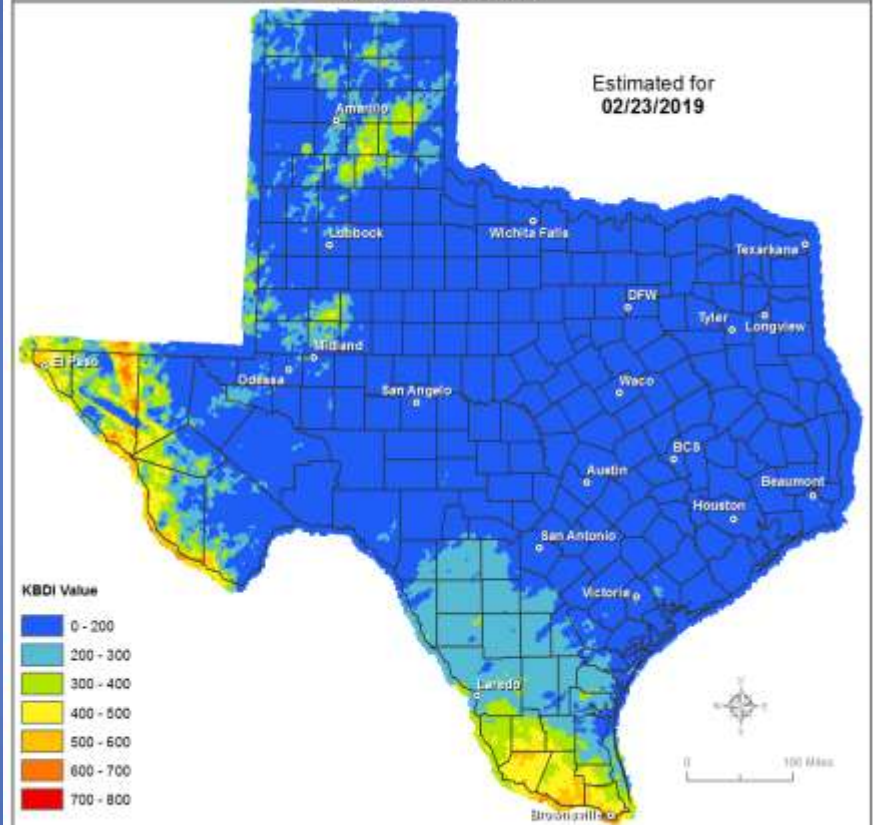

Keetch-Byram Drought Index

(4 km x 4 km resolution)

Estimated for
02/23/2019

KBDI Value

- 0 - 200
- 200 - 300
- 300 - 400
- 400 - 500
- 500 - 600
- 600 - 700
- 700 - 800