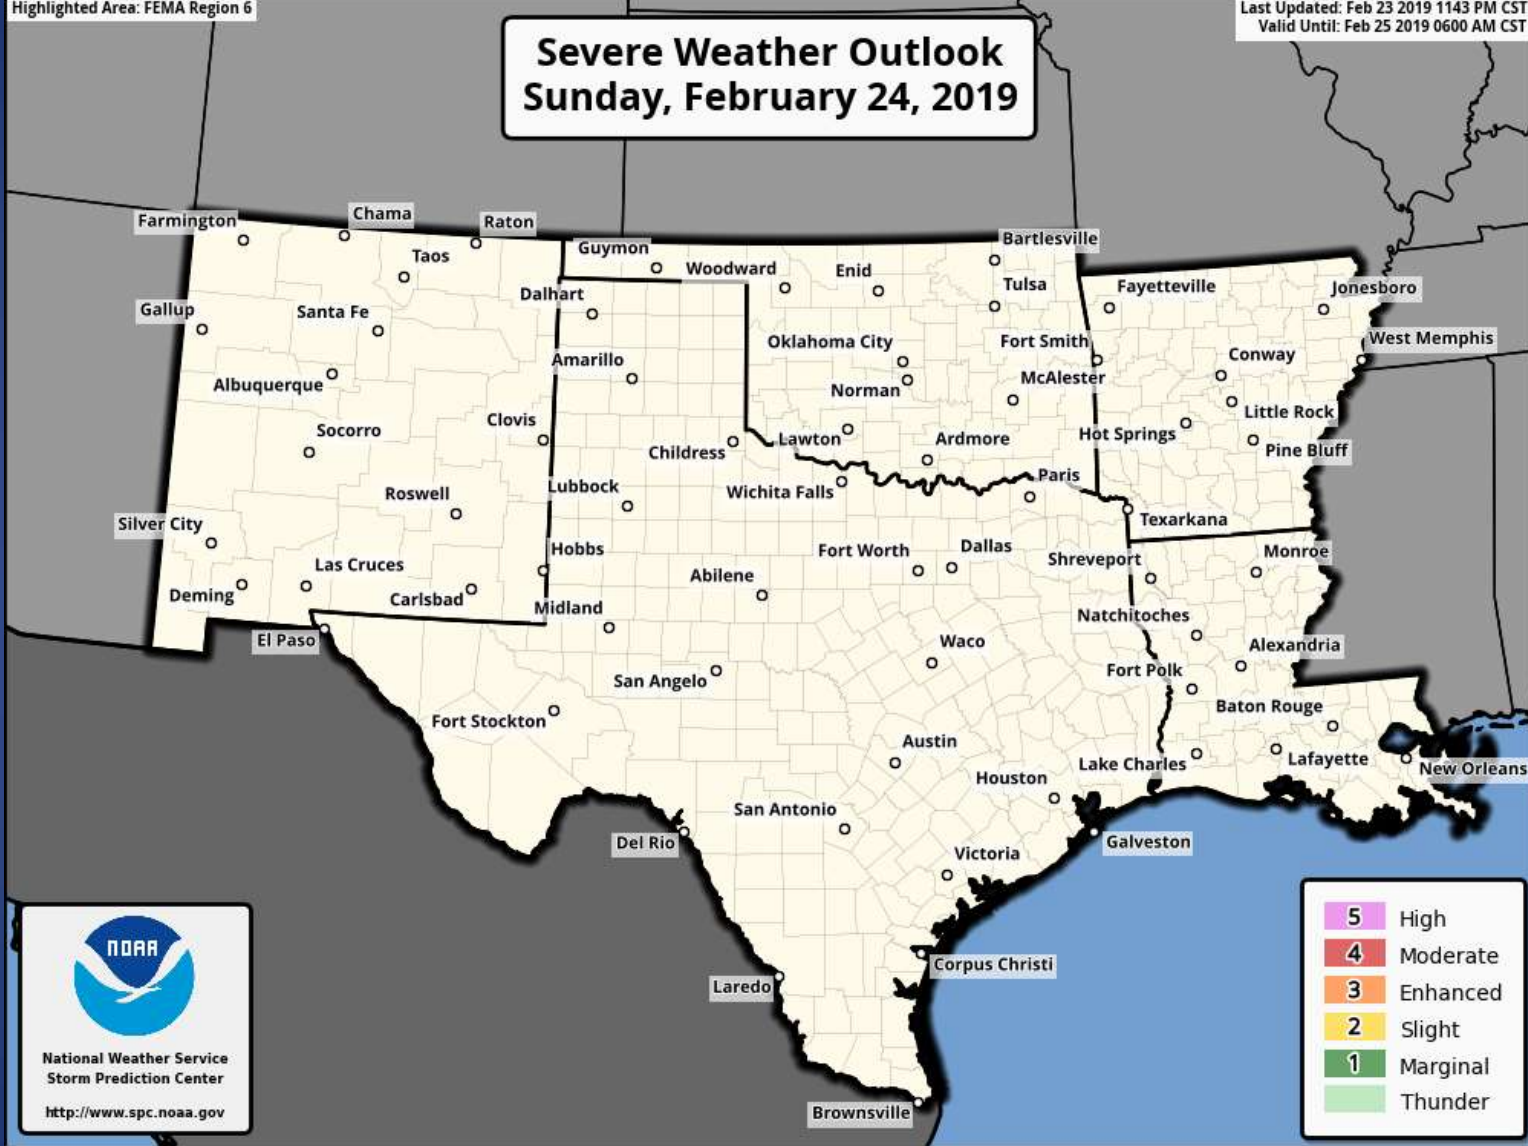

Hazardous Weather

Highlighted Area: FEMA Region 6

Last Updated: Feb 23 2019 1143 PM CST
Valid Until: Feb 25 2019 0600 AM CST

Severe Weather Outlook Sunday, February 24, 2019

National Weather Service
Storm Prediction Center

<http://www.spc.noaa.gov>

5	High
4	Moderate
3	Enhanced
2	Slight
1	Marginal
	Thunder