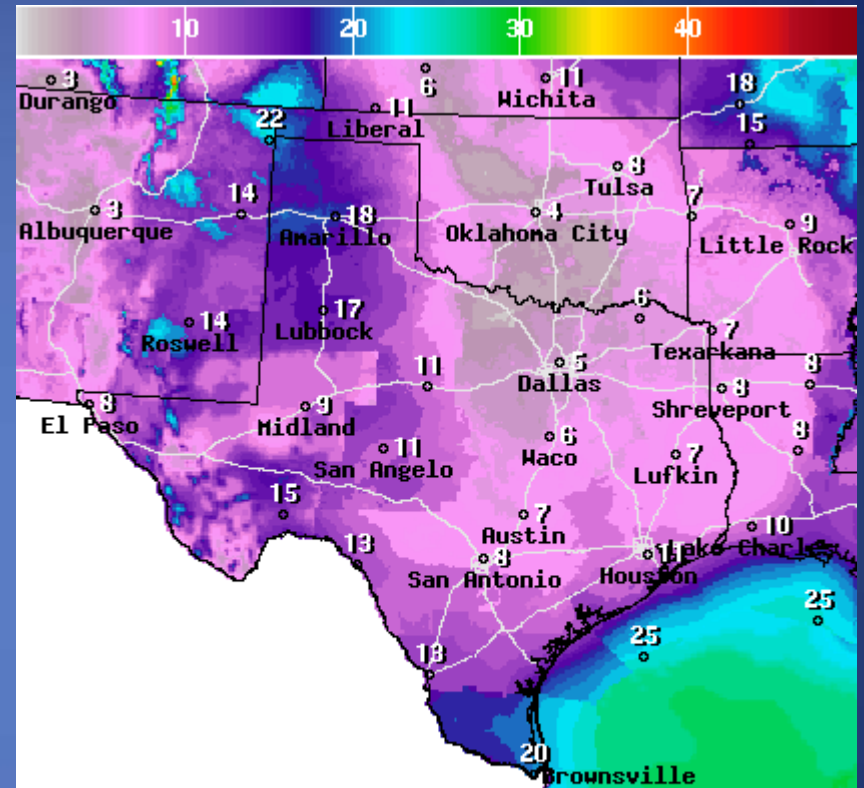

Wind Gust(Kts) Sun Feb 24 2019 4PM EST
(Sun Feb 24 2019 21Z)

National Digital Forecast Database

10z issuance Graphic created-Feb 24 5:24AM EST

Gusts