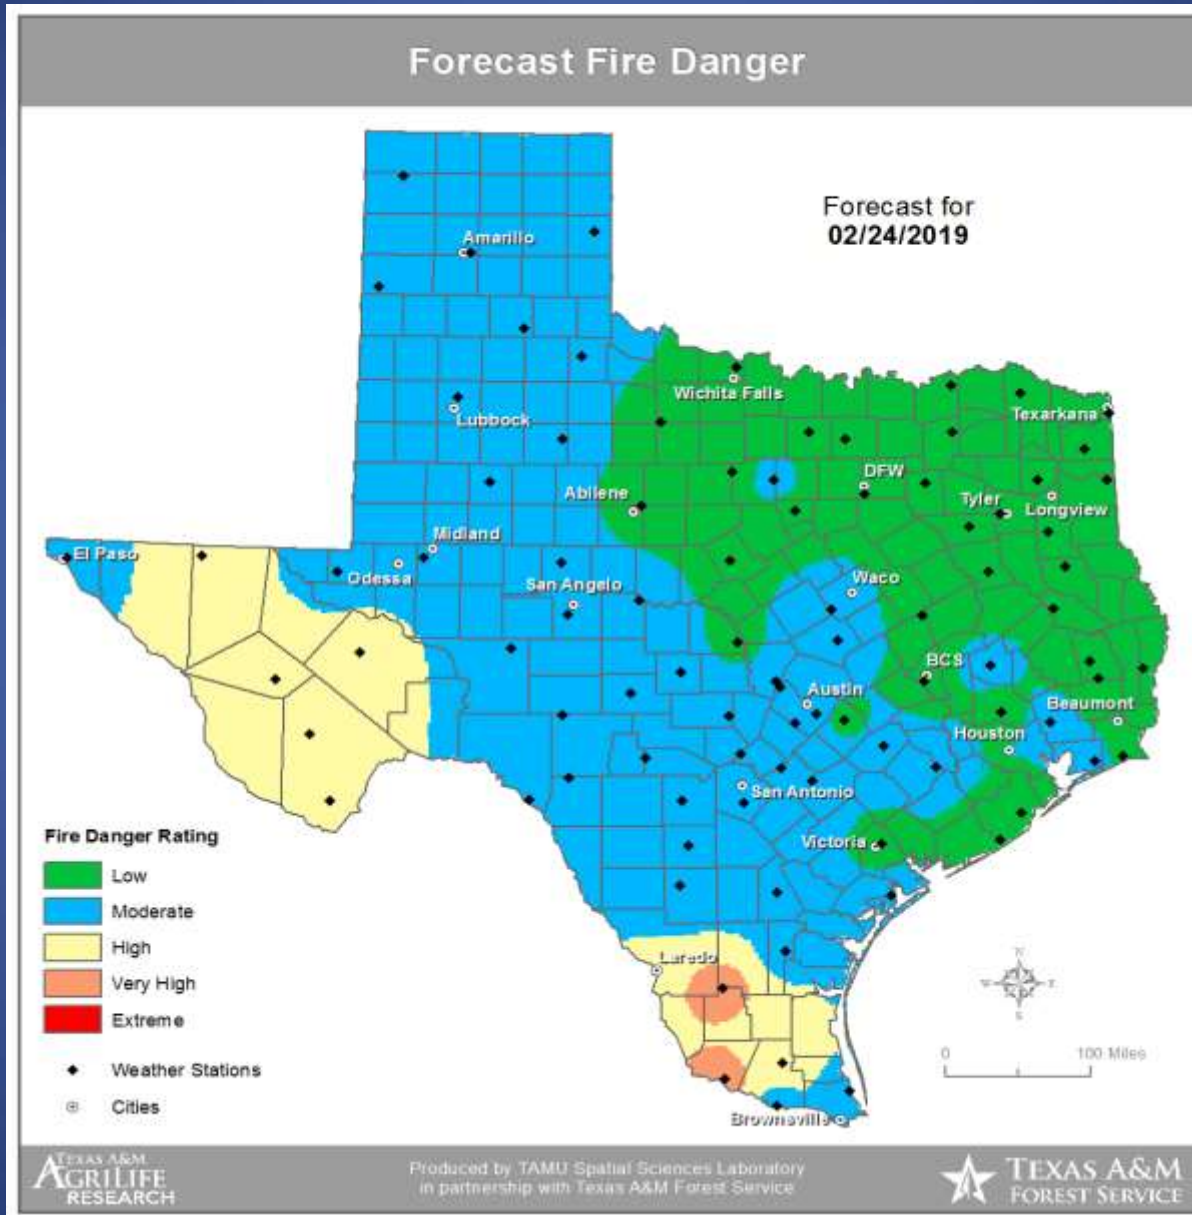

Fire Danger Forecast