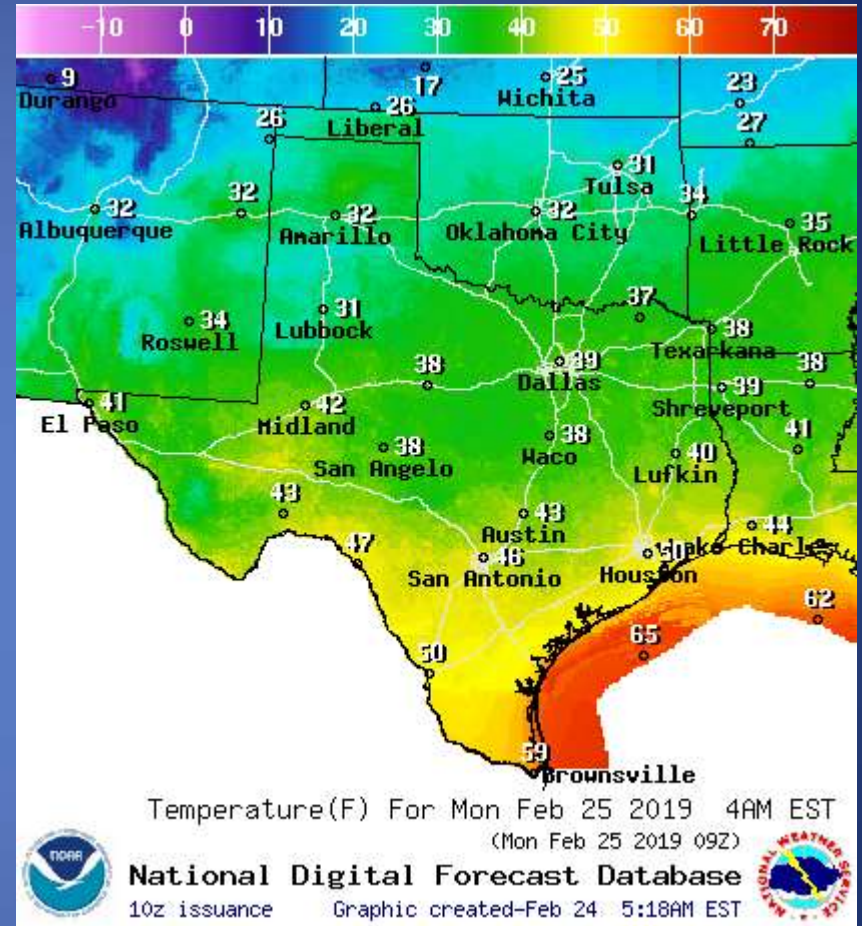

Weather Forecast

Highs

Lows