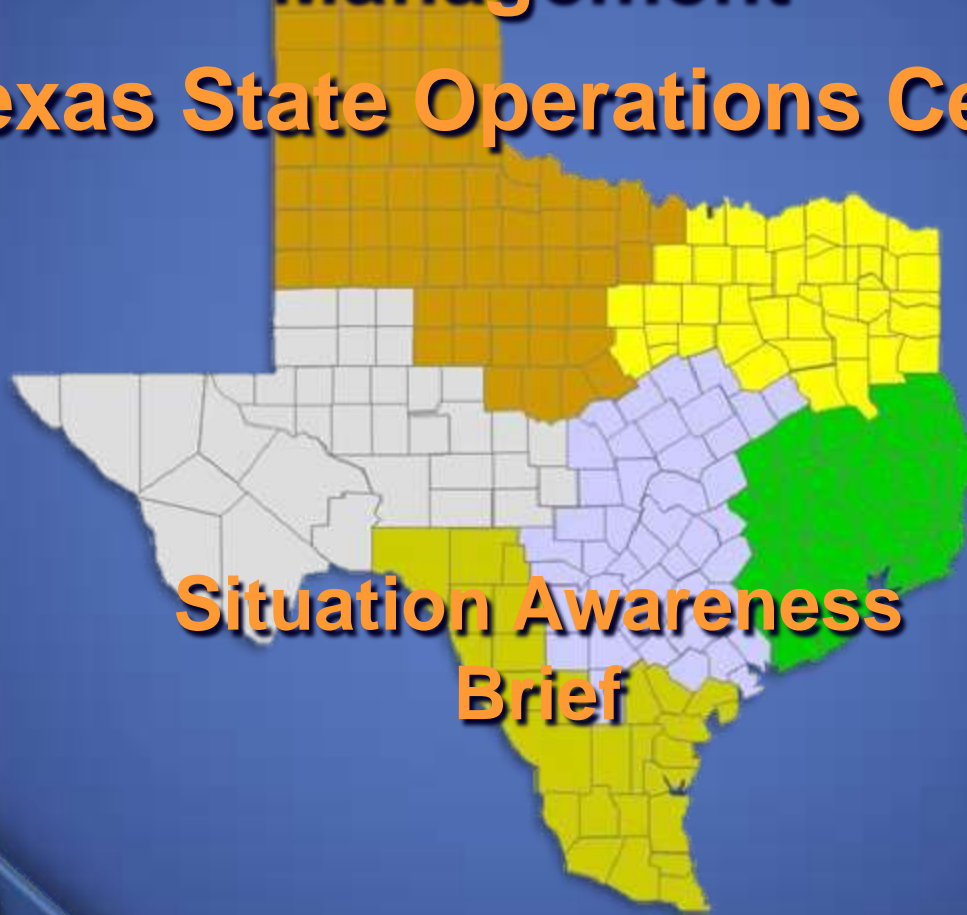

**Texas Department of Public Safety  
Texas Division of Emergency  
Management**

**Texas State Operations Center**

**Situation Awareness  
Brief**

**Sunday, February 24<sup>th</sup> 2019  
As of 0900 CST**

# Incidents Reported to the State Operations Center (last 24 hours)

DATE	EVENT / INCIDENT	LOCATION (City/County)	Final Report : Y/N
02/23/19	Initial Report of the Alamito Creek Fire	Presidio County	N
02/23/19	AMBER Alert Activation for the Waterbury CT PD	Waterbury/Connecticut	N
02/23/19	Final Report of the Alamito Creek Fire	Presidio County	Y
02/23/19	Initial Report of A Cargo Plane Crash	Chambers County	N
02/24/19	Silver Alert Activation Lubbock PD	Lubbock County	N
02/24/19	Silver Alert Deactivation Lubbock PD	Lubbock County	Y