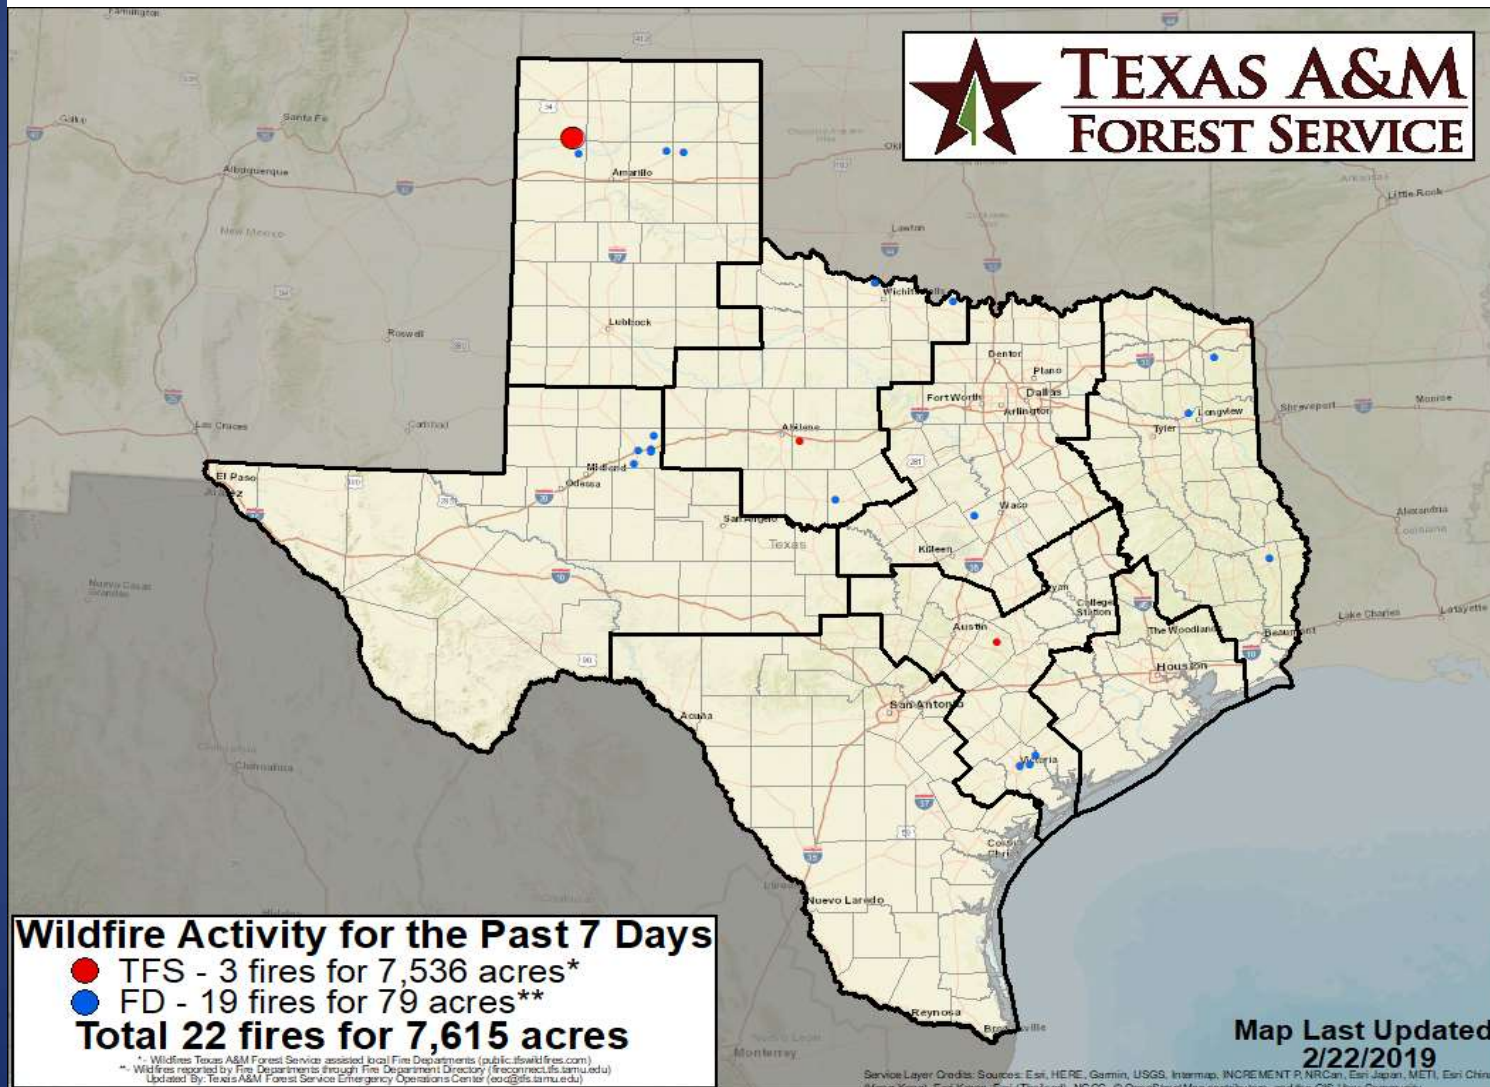

Fire Activity (*Last 24 Hours)

Reports 19 (no change) fires and 10,330 (no change) acres destroyed this year. There are 56 (no change) counties with burn bans. The Keetch–Byram Drought Index list 4 (no change) counties with an average over 400.