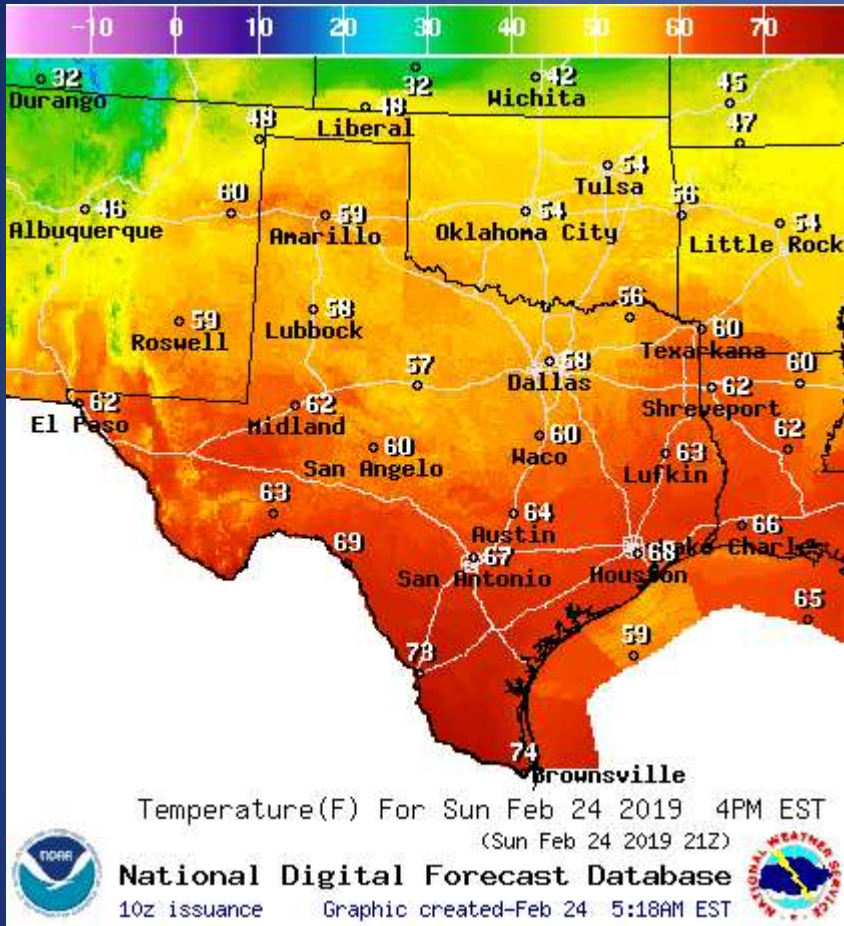

Weather Forecast

Highs