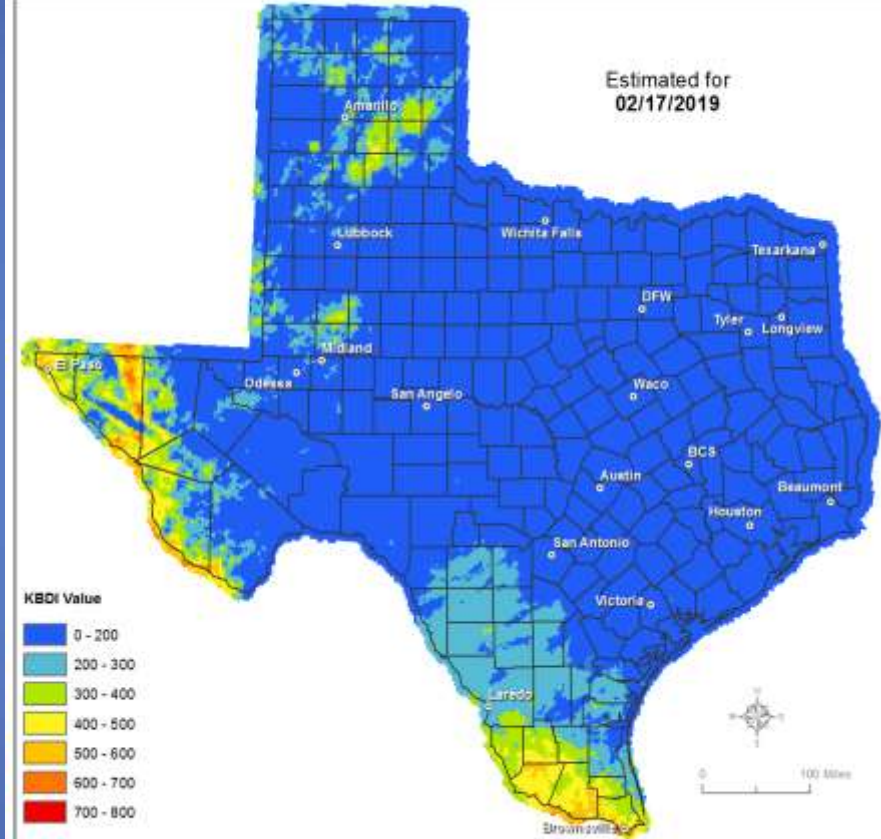

Keetch-Byram Drought Index

(4 km x 4 km resolution)

Estimated for
02/17/2019

KBDI Value

- 0 - 200
- 200 - 300
- 300 - 400
- 400 - 500
- 500 - 600
- 600 - 700
- 700 - 800

Produced by TAMU Spatial Sciences Laboratory in partnership with Texas A&M Forest Service