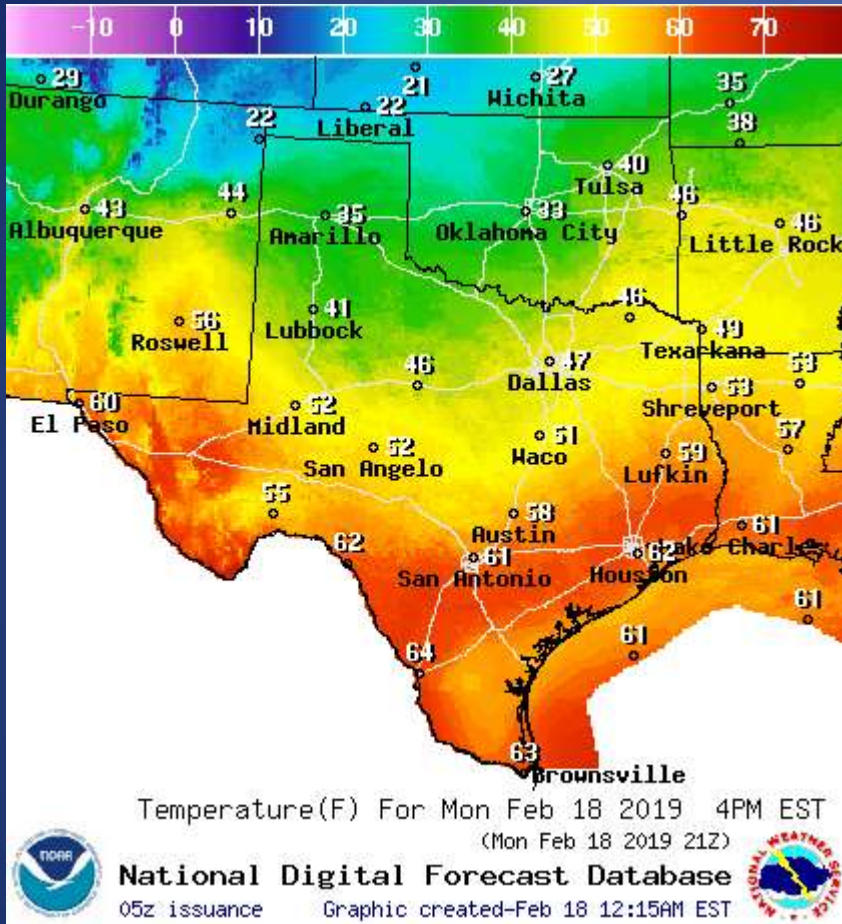

Weather Forecast

Highs