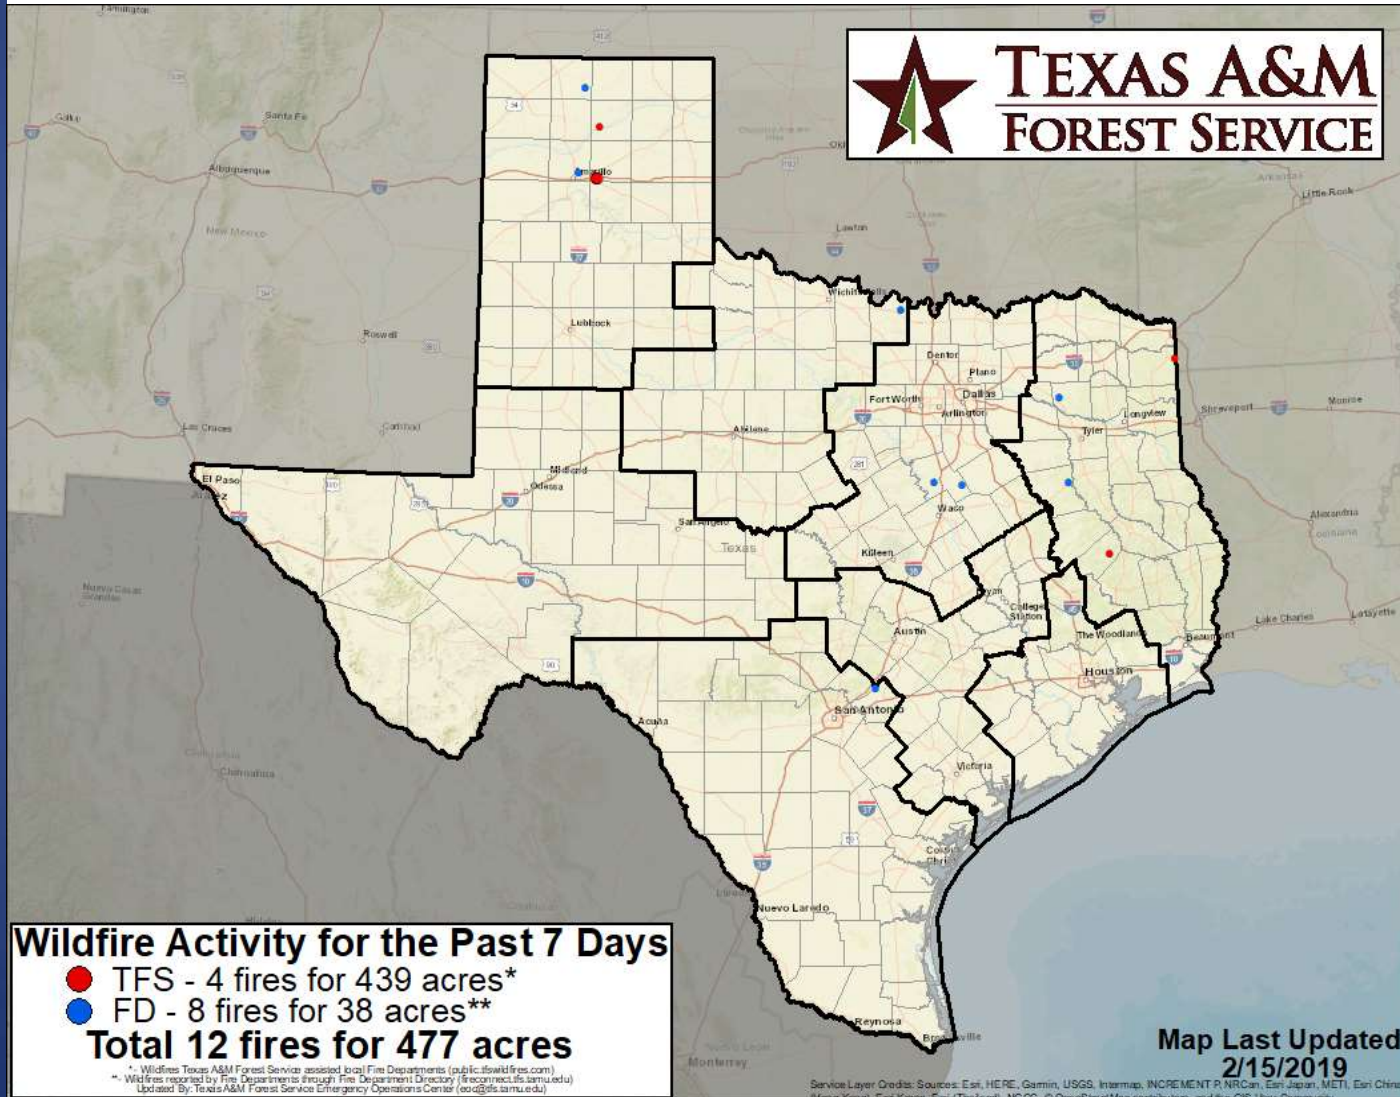

Fire Activity (*Last 24 Hours)

Reports 14 (No Change) fires and 2,794 (No Change) acres destroyed this year. There are 56 (no change) counties with burn bans. The Keetch-Byram Drought Index list 4 (no change) counties with an average over 400.