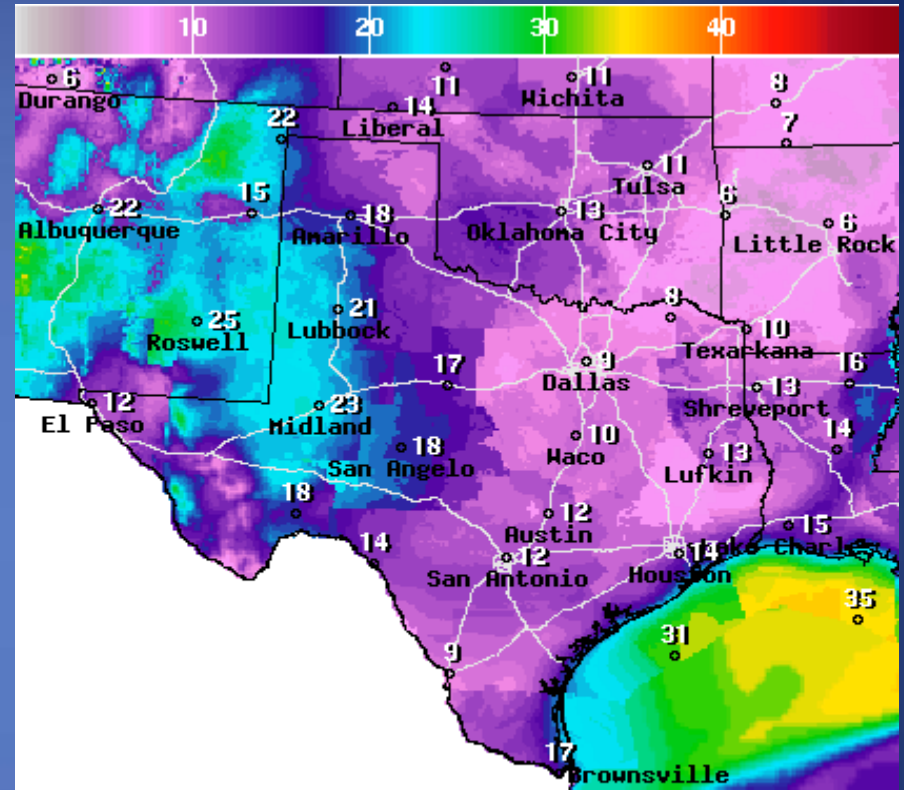

Wind Gust(Kts) Mon Feb 18 2019 4PM EST
(Mon Feb 18 2019 21Z)

National Digital Forecast Database

05z issuance Graphic created-Feb 18 12:22AM EST

Gusts

Hazardous Weather

Highlighted Area: FEMA Region 6

Last Updated: Feb 17 2019 1117 PM CST
Valid Until: Feb 19 2019 0600 AM CST