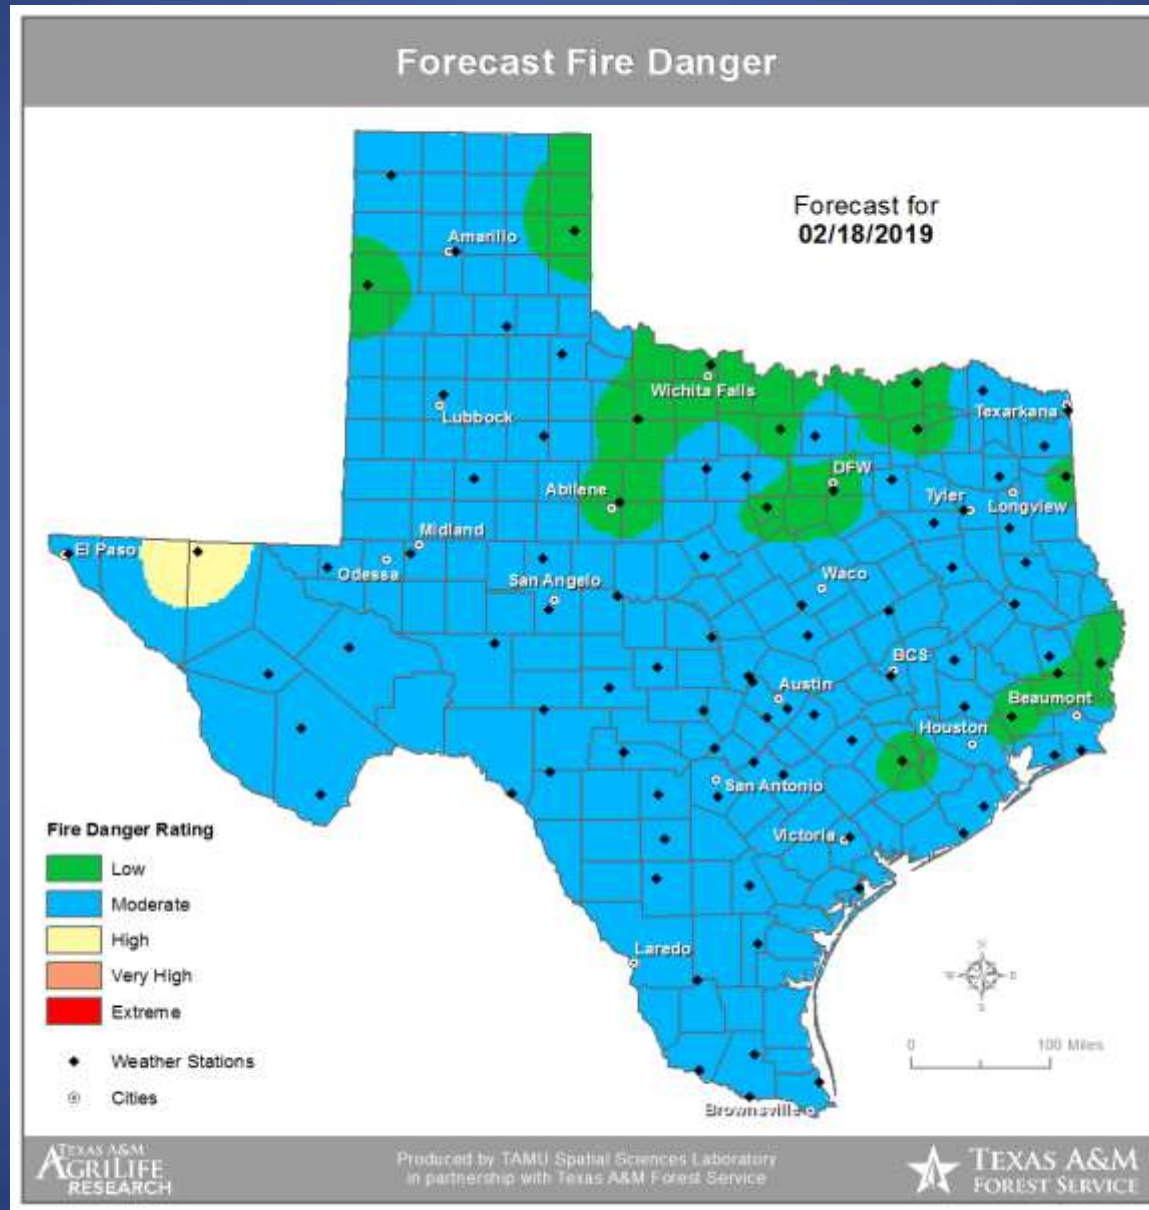

Fire Danger Forecast