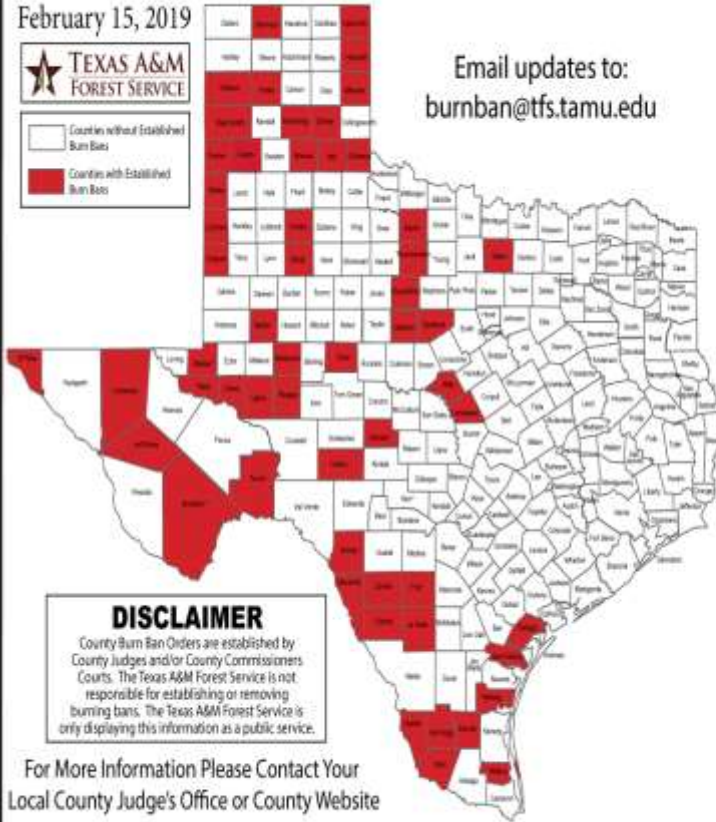

Burn Bans and KBDI INDEX

OUTDOOR BURN BANS

February 15, 2019

Email updates to:
burnban@tfs.tamu.edu

Counties with Burn Bans: 56

- Armstrong
- Bailey
- Baylor*
- Brewster
- Briscoe
- Brooks
- Callahan
- Castro
- Childress
- Cochran
- Coke
- Cole
- Crosby
- Collingsworth
- Deaf Smith
- Denton
- Donley
- Eastland
- El Paso
- Frio*
- Gailes
- Glasscock
- Hall
- Hempstead
- Jeff Davis
- Jim Hogg
- Kinney*
- Kleberg
- La Salle
- Lampasas
- Lipson
- Martin
- Maverick
- Mesquit
- Mills
- Oldham
- Panther
- Potter
- Reagan
- Refugio
- San Patricio
- Shackelford
- Sherman
- Starr
- Sutton
- Terrell
- Throckmorton
- Upton
- Ward
- Wheeler
- Wilbrey
- Winkler*
- Wise*
- Yoakum
- Zapata

DISCLAIMER
County Burn Ban Orders are established by County Judges and/or County Commissioners. The Texas A&M Forest Service is not responsible for establishing or removing burning bans. The Texas A&M Forest Service is only displaying this information as a public service.

For More Information Please Contact Your Local County Judge's Office or County Website

RED FLAG WARNINGS: www.weather.gov
Burn Ban RSS feed available at <http://tfsfp.tamu.edu/wildfires/BurnBan.xml>