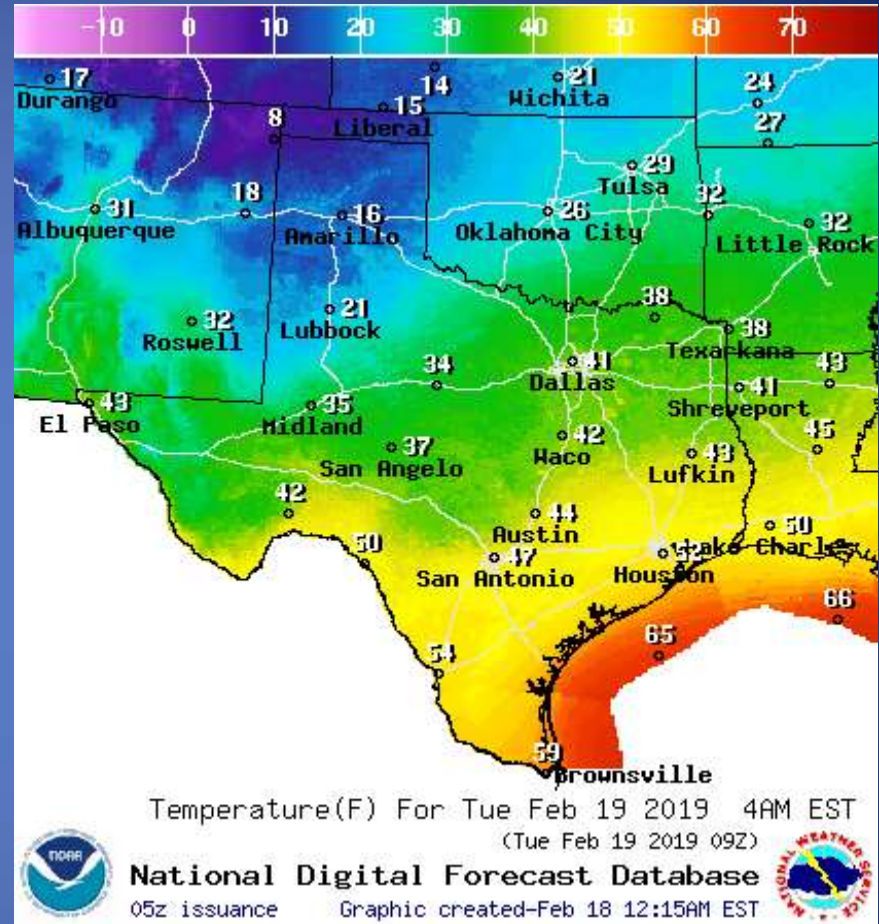

Weather Forecast

Highs

Lows