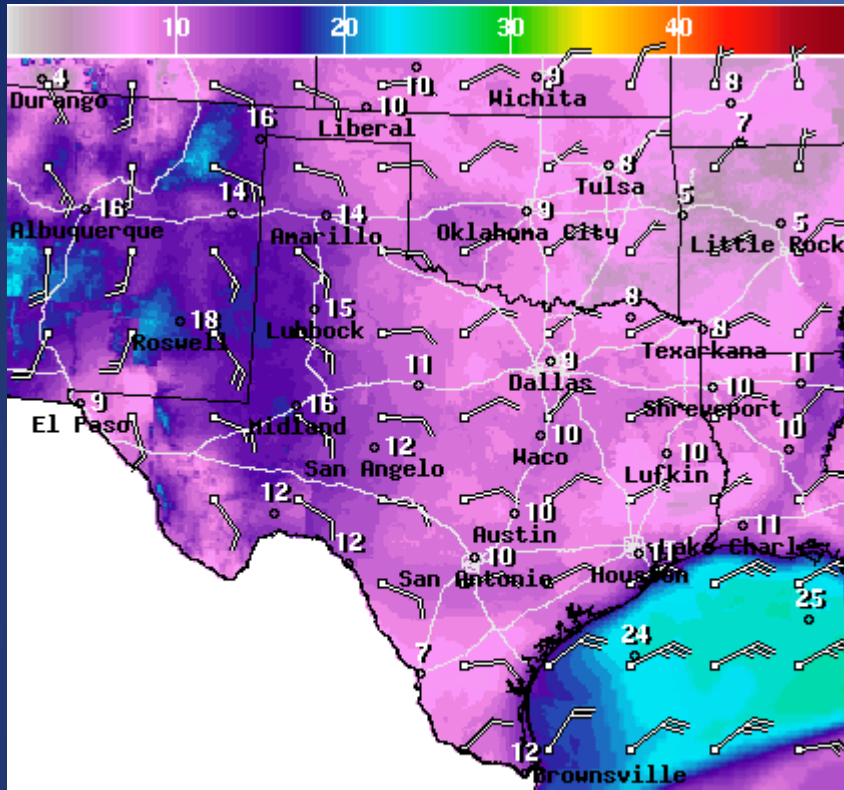

Weather Forecast

WindSpd(Kts) & WindDir For Mon Feb 18 2019 4PM EST
(Mon Feb 18 2019 21Z)

National Digital Forecast Database

05z issuance Graphic created-Feb 18 12:19AM EST

Wind Speeds