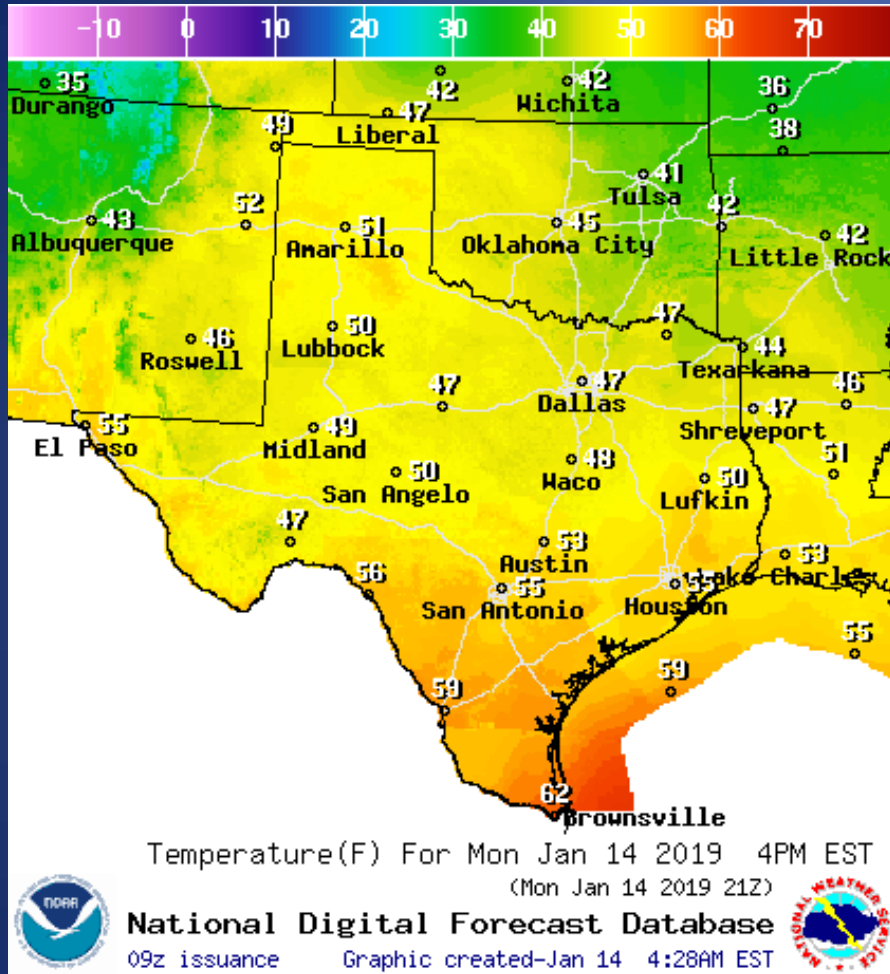

Weather Forecast

Highs