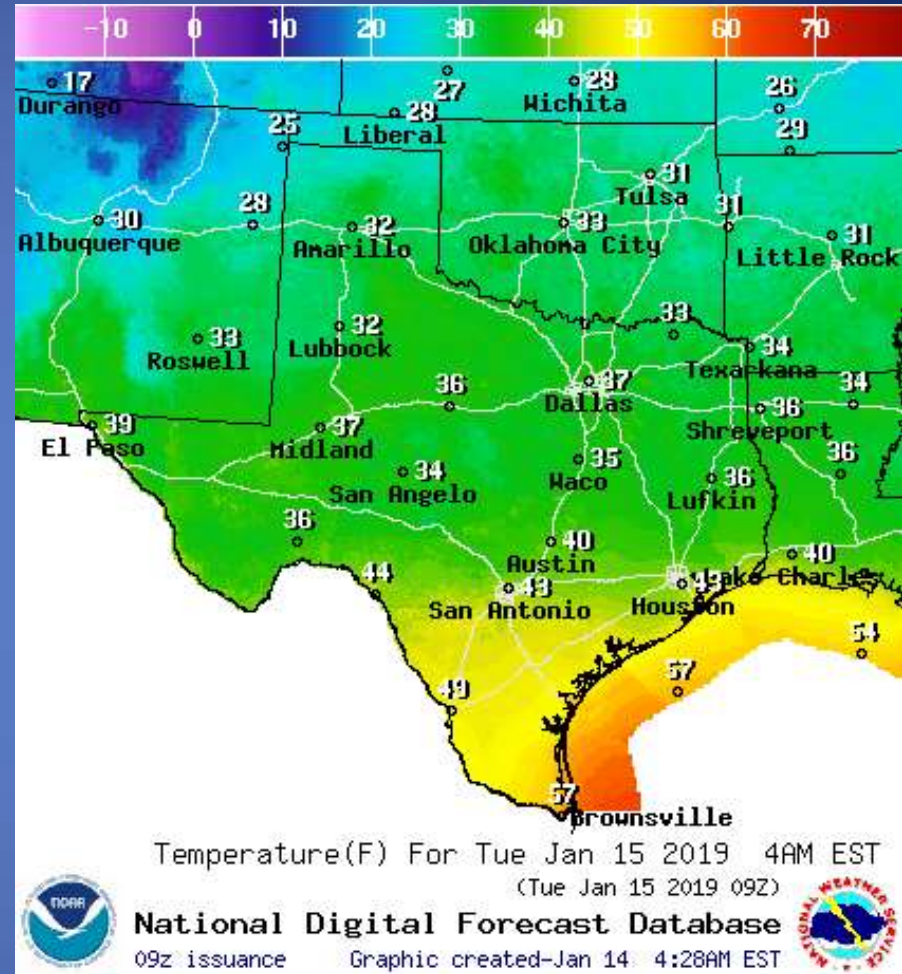

Weather Forecast

Highs

Lows