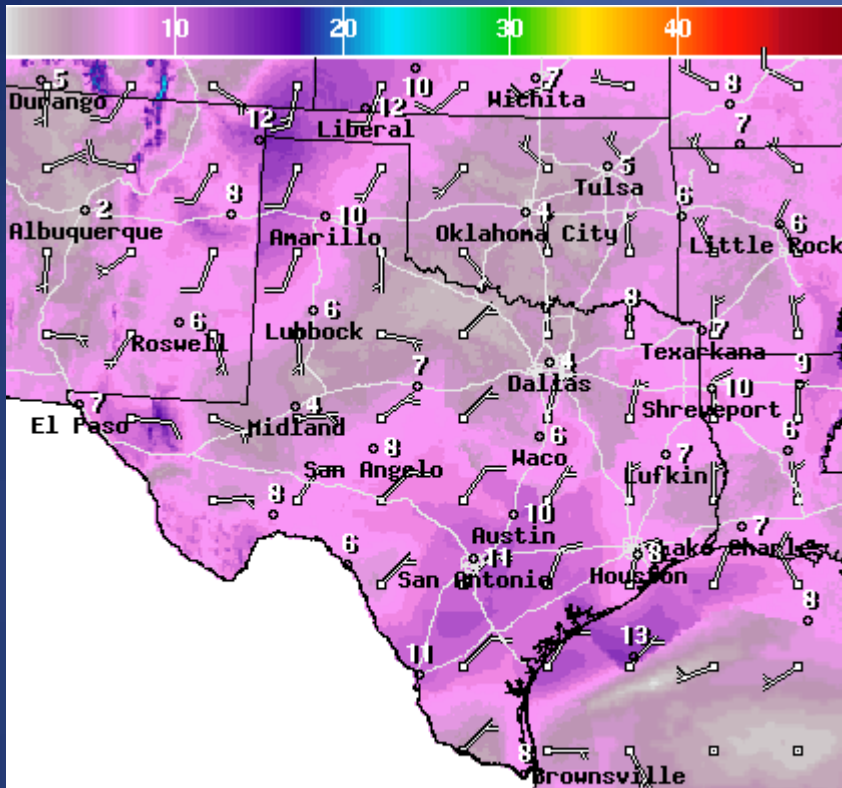

Informational Products Distributed by the State Operations Center

DATE	SUBJECT
12/23/18	Daily NWS Threat Brief for Sunday, December 23, 2018 for FEMA Region 6

Weather Forecast

Highs

Lows

Weather Forecast

WindSpd(Kts) & WindDir For Sun Dec 23 2018 4PM EST
(Sun Dec 23 2018 21Z)