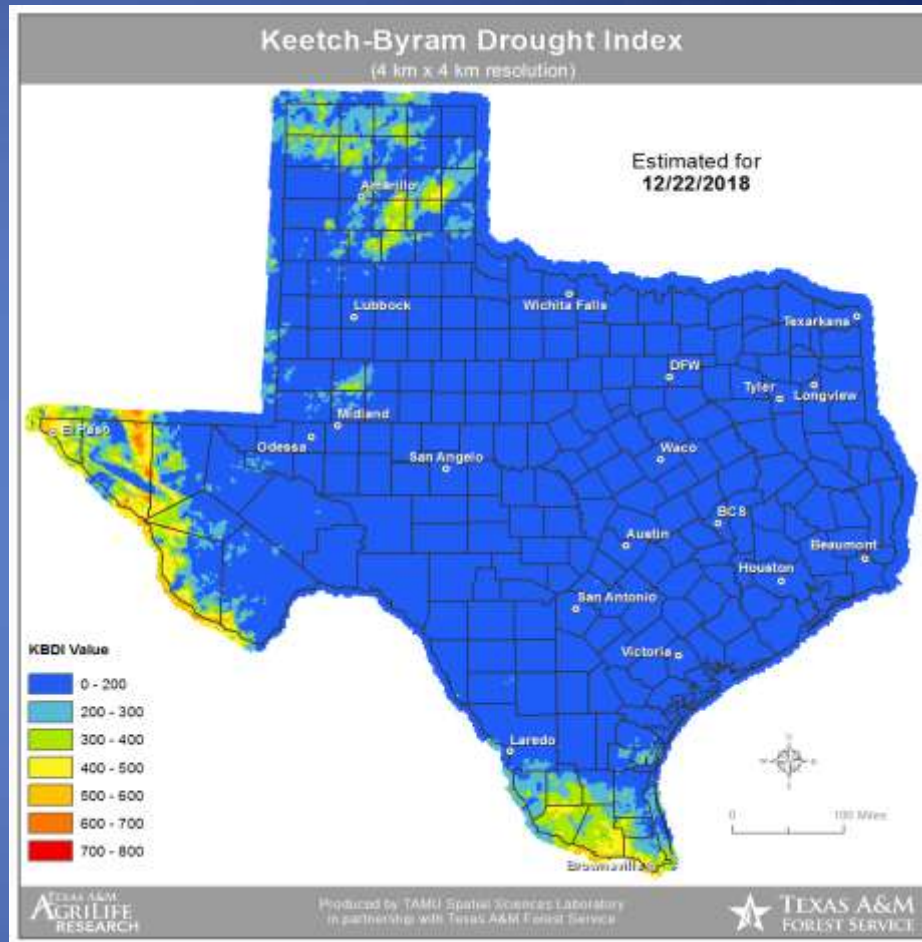

Wind Speeds

Gusts

Hazardous Weather

Highlighted Area: FEMA Region 6

Last Updated: Dec 23 2018 0639 AM CST
Valid Until: Dec 24 2018 0600 AM CST

Severe Weather Outlook Sunday, December 23, 2018

5	High
4	Moderate
3	Enhanced
2	Slight
1	Marginal
	Thunder

Fire Danger Forecast

Burn Bans and KBDI INDEX

Fire Activity (*Last 24 Hours)

Reports 987 (no change) fires and 235,244 (no change) acres destroyed this year. There are 52 (no change) counties with burn bans. The Keetch–Byram Drought Index list 0 (no change) counties with an average over 400.