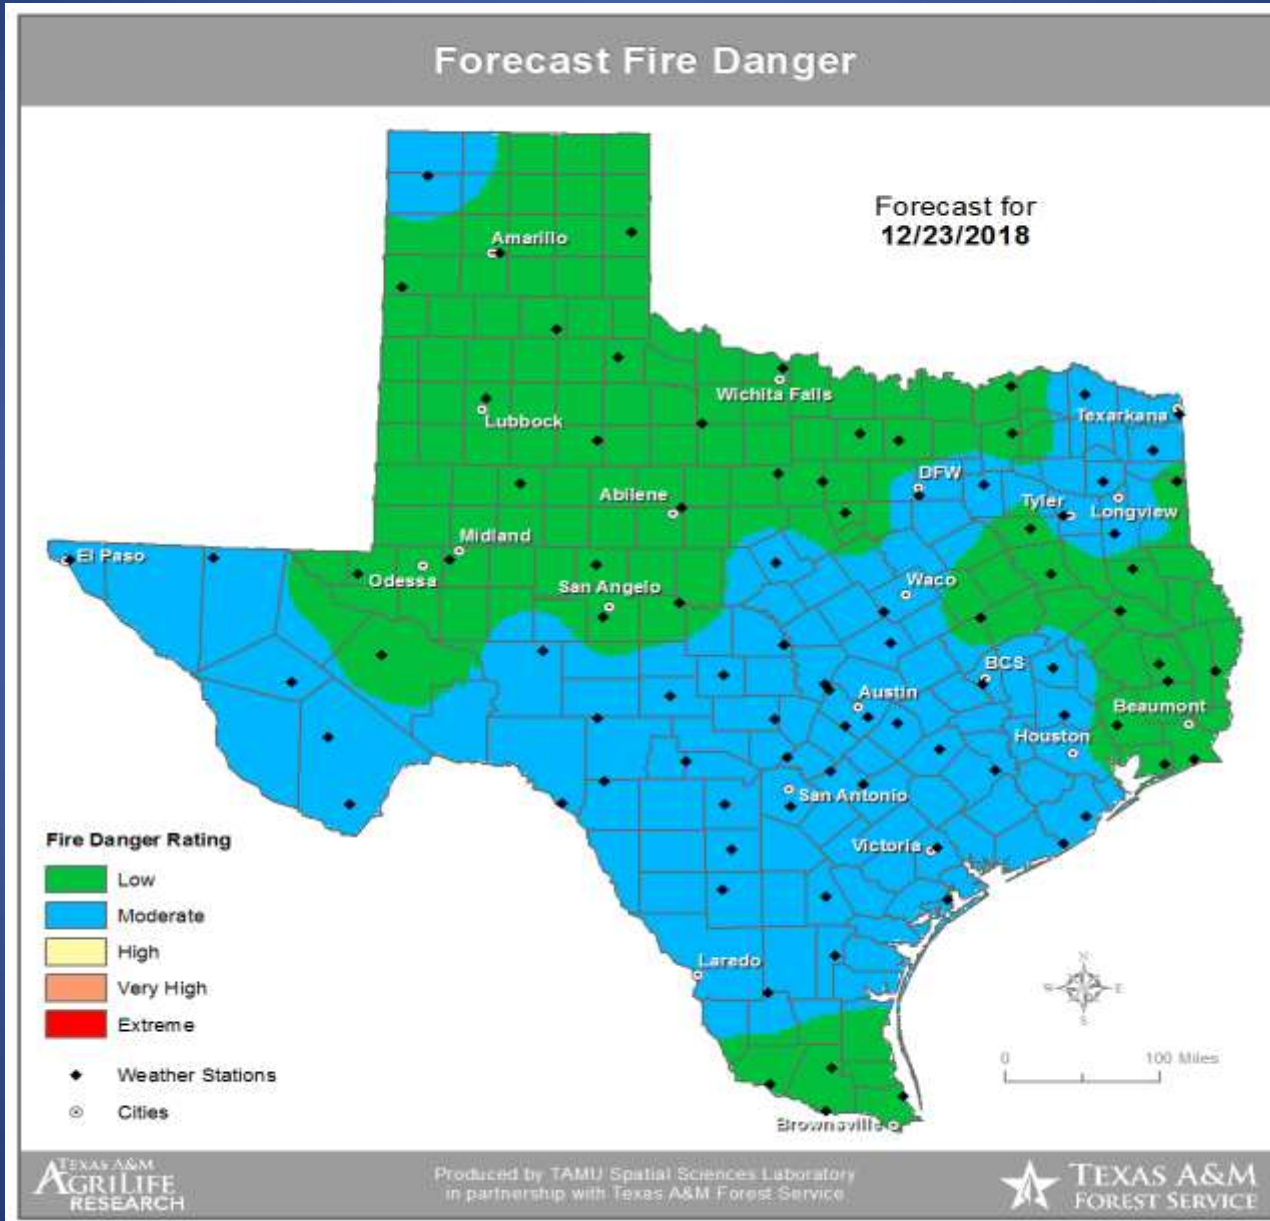

Wind Speeds

Gusts

Hazardous Weather

Highlighted Area: FEMA Region 6

Last Updated: Dec 23 2018 0639 AM CST
Valid Until: Dec 24 2018 0600 AM CST

Severe Weather Outlook Sunday, December 23, 2018

5	High
4	Moderate
3	Enhanced
2	Slight
1	Marginal
	Thunder

Fire Danger Forecast

Burn Bans and KBDI INDEX

Fire Activity (*Last 24 Hours)

Reports 987 (no change) fires and 235,244 (no change) acres destroyed this year. There are 52 (no change) counties with burn bans. The Keetch–Byram Drought Index list 0 (no change) counties with an average over 400.