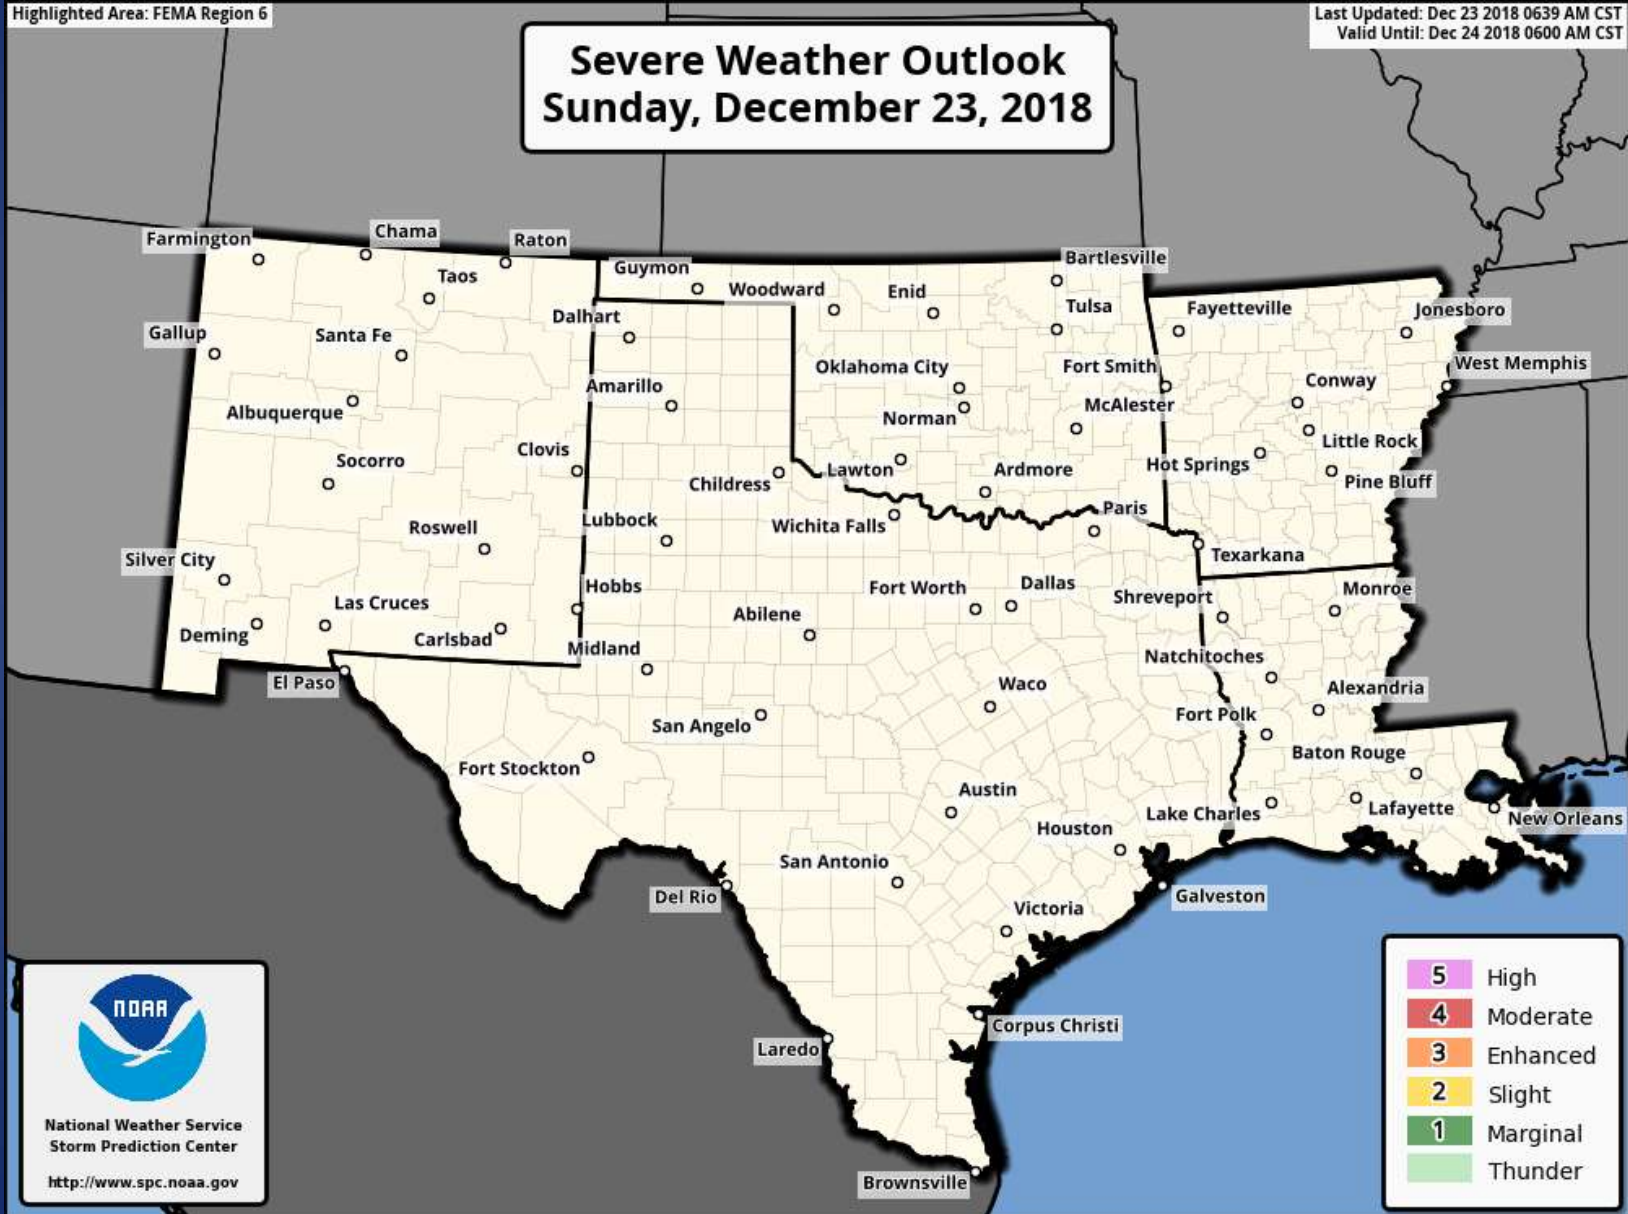

Wind Speeds

Gusts

Hazardous Weather

Highlighted Area: FEMA Region 6

Last Updated: Dec 23 2018 0639 AM CST
Valid Until: Dec 24 2018 0600 AM CST

Severe Weather Outlook Sunday, December 23, 2018

5	High
4	Moderate
3	Enhanced
2	Slight
1	Marginal
	Thunder