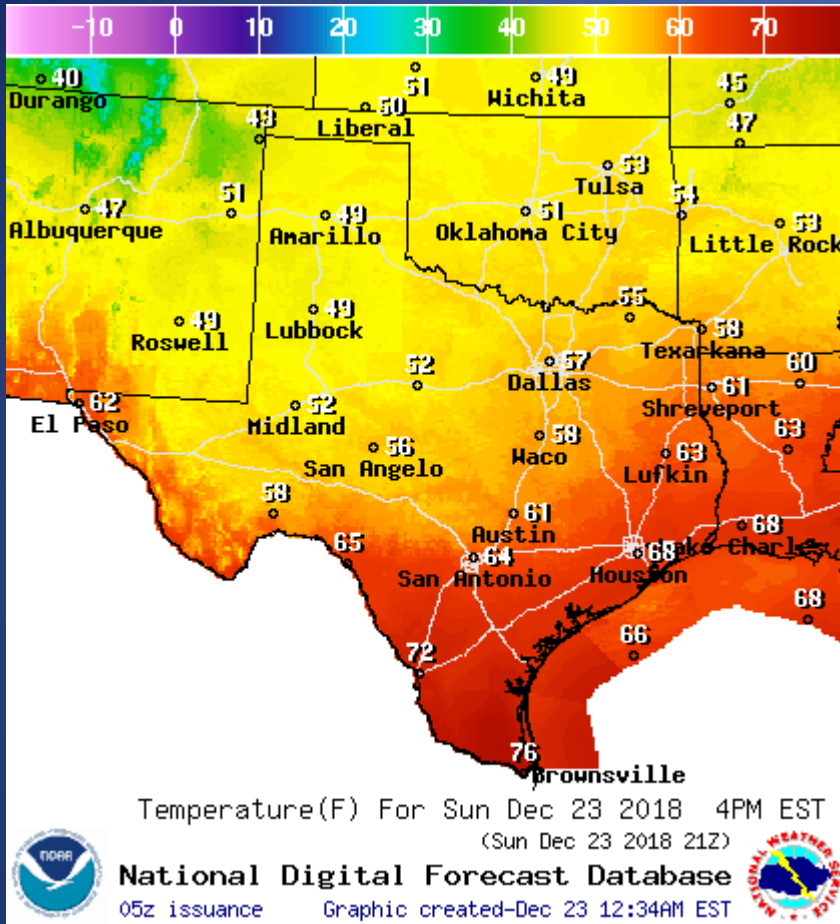

Weather Forecast

Highs