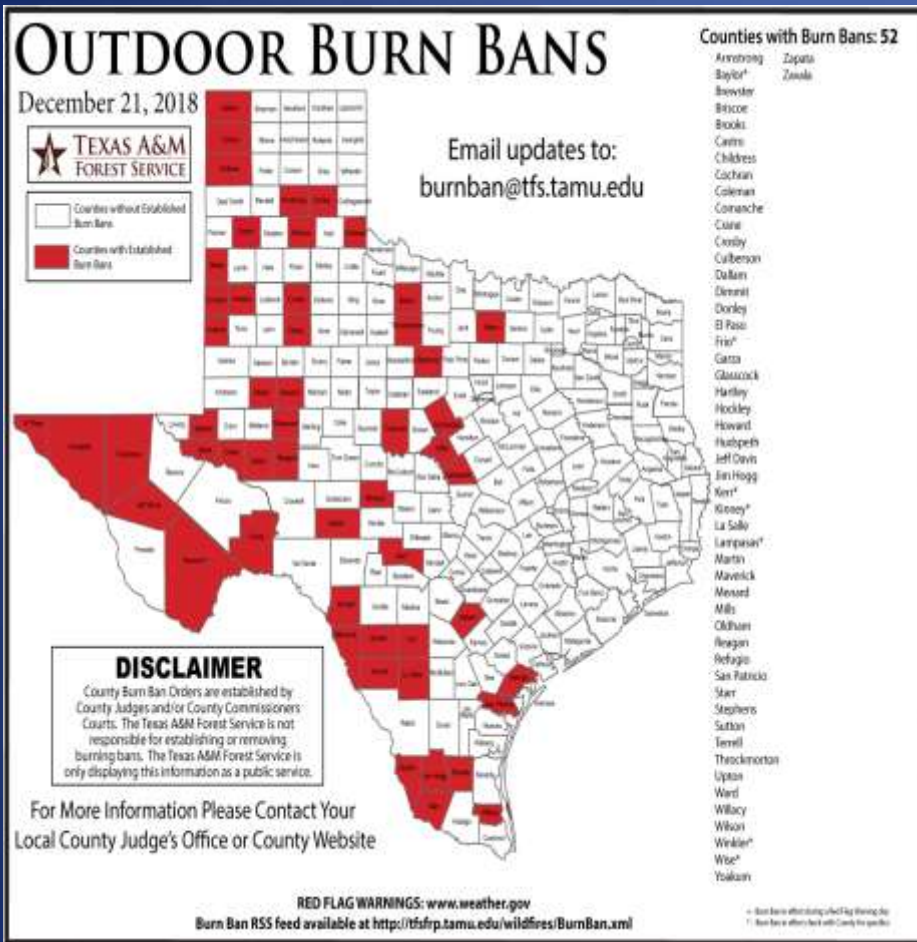

Wind Speeds

Gusts

Hazardous Weather

Highlighted Area: FEMA Region 6

Last Updated: Dec 23 2018 0639 AM CST
Valid Until: Dec 24 2018 0600 AM CST

Severe Weather Outlook Sunday, December 23, 2018

5	High
4	Moderate
3	Enhanced
2	Slight
1	Marginal
	Thunder

Fire Danger Forecast

Burn Bans and KBDI INDEX

Fire Activity (*Last 24 Hours)

Reports 987 (no change) fires and 235,244 (no change) acres destroyed this year. There are 52 (no change) counties with burn bans. The Keetch–Byram Drought Index list 0 (no change) counties with an average over 400.