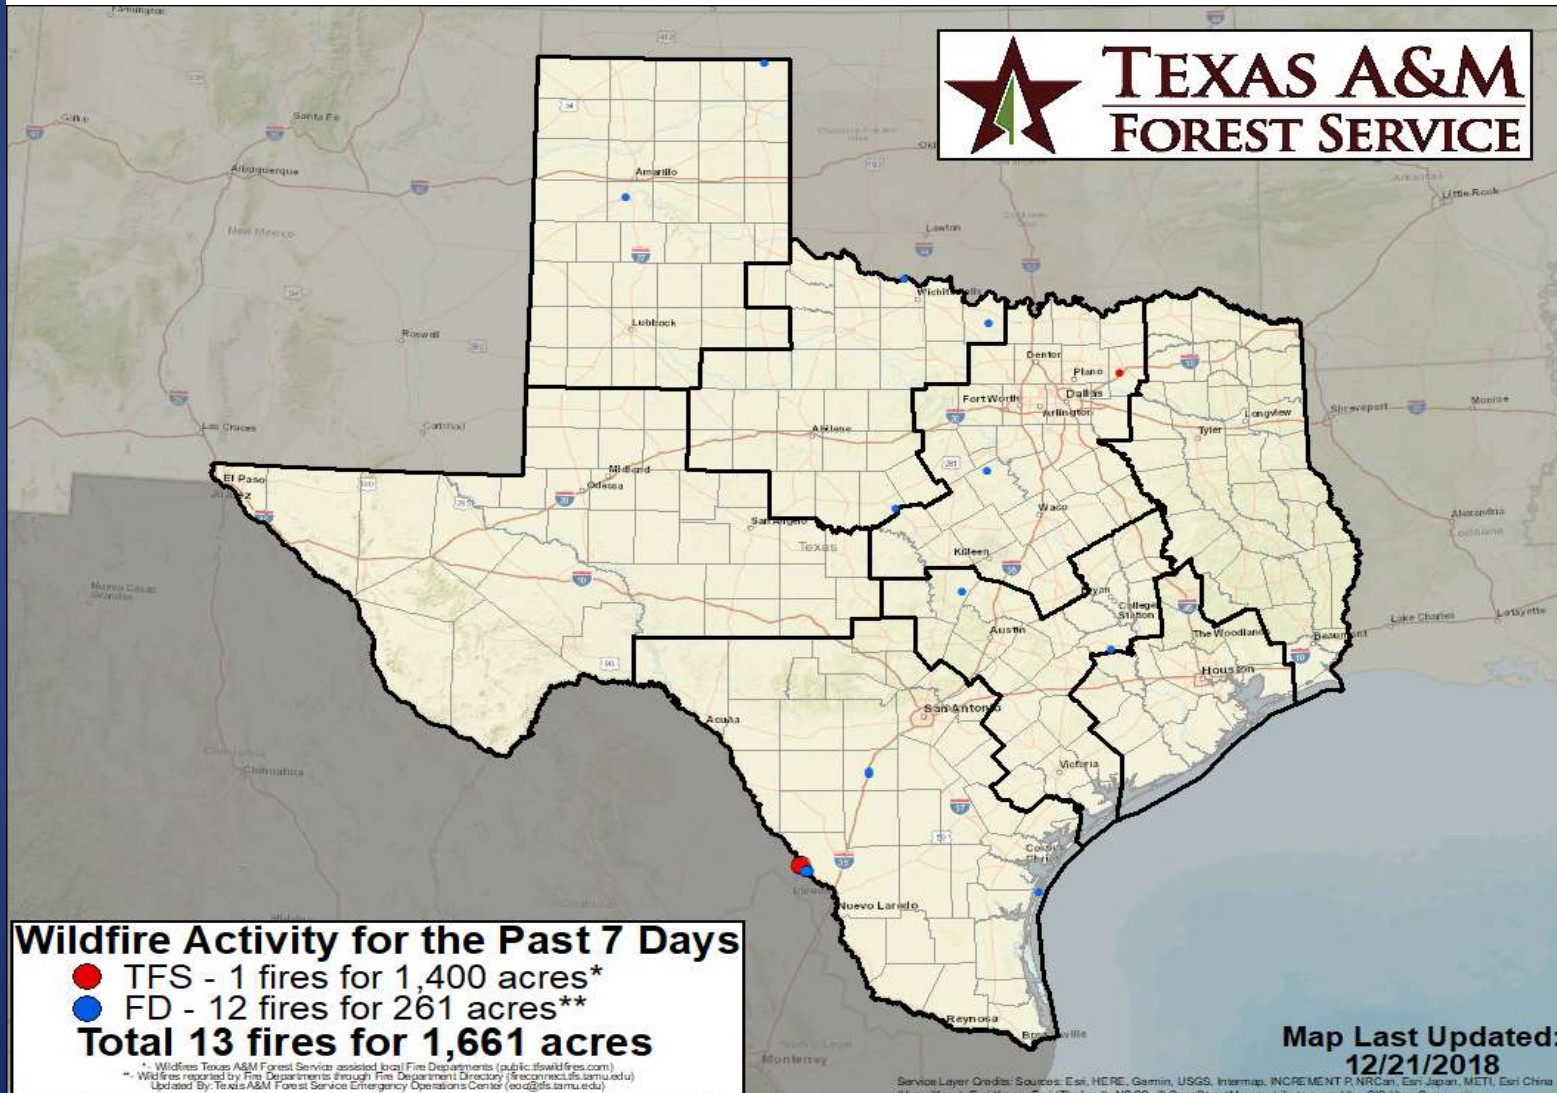

Wind Speeds

Gusts

Hazardous Weather

Highlighted Area: FEMA Region 6

Last Updated: Dec 23 2018 0639 AM CST
Valid Until: Dec 24 2018 0600 AM CST

Severe Weather Outlook Sunday, December 23, 2018

5	High
4	Moderate
3	Enhanced
2	Slight
1	Marginal
	Thunder

Fire Danger Forecast

Burn Bans and KBDI INDEX

Fire Activity (*Last 24 Hours)

Reports 987 (no change) fires and 235,244 (no change) acres destroyed this year. There are 52 (no change) counties with burn bans. The Keetch–Byram Drought Index list 0 (no change) counties with an average over 400.

Statewide Significant Events

DATE(S)		LOCATION	EVENT
12/23/18	12/23/18	Arlington	Dallas Cowboys Home Football Game