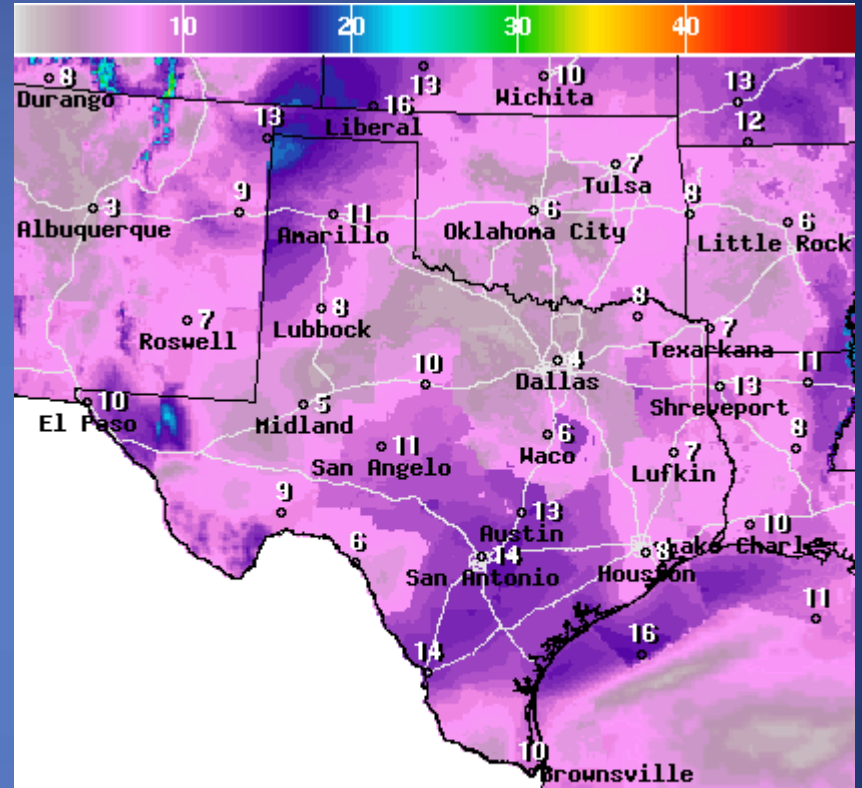

Wind Gust(Kts) Sun Dec 23 2018 4PM EST
(Sun Dec 23 2018 21Z)

National Digital Forecast Database

05z issuance Graphic created-Dec 23 12:21AM EST

Wind Speeds

Gusts