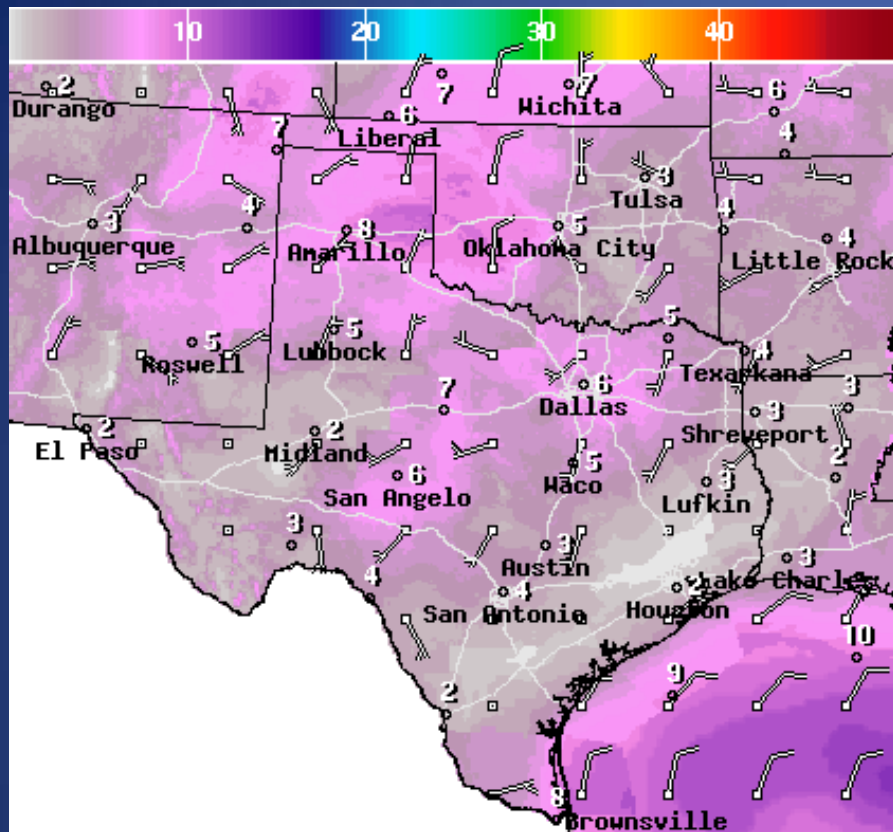

Weather Forecast

WindSpd(Kts) & WindDir For Sun Dec 16 2018 4PM EST

(Sun Dec 16 2018 21Z)

National Digital Forecast Database

05z issuance

Graphic created-Dec 16 12:32AM EST