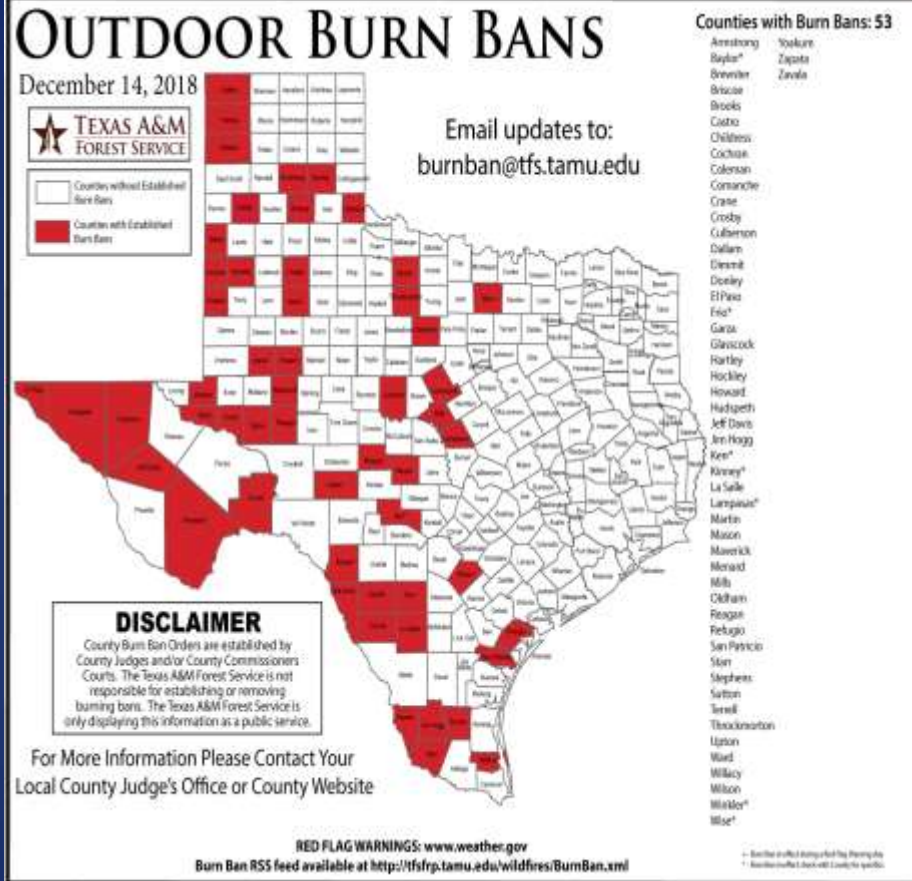

Last Updated: Dec 16 2018 0644 AM CST
Valid Until: Dec 17 2018 0600 AM CST

Severe Weather Outlook Sunday, December 16, 2018

5	High
4	Moderate
3	Enhanced
2	Slight
1	Marginal
	Thunder

Fire Danger Forecast

Burn Bans and KBDI INDEX

Fire Activity (*Last 24 Hours)

Reports 986 (no change) fires and 233,844 (no change) acres destroyed this year. There are 53 (no change) counties with burn bans. The Keetch–Byram Drought Index list 0 (no change) counties with an average over 400.