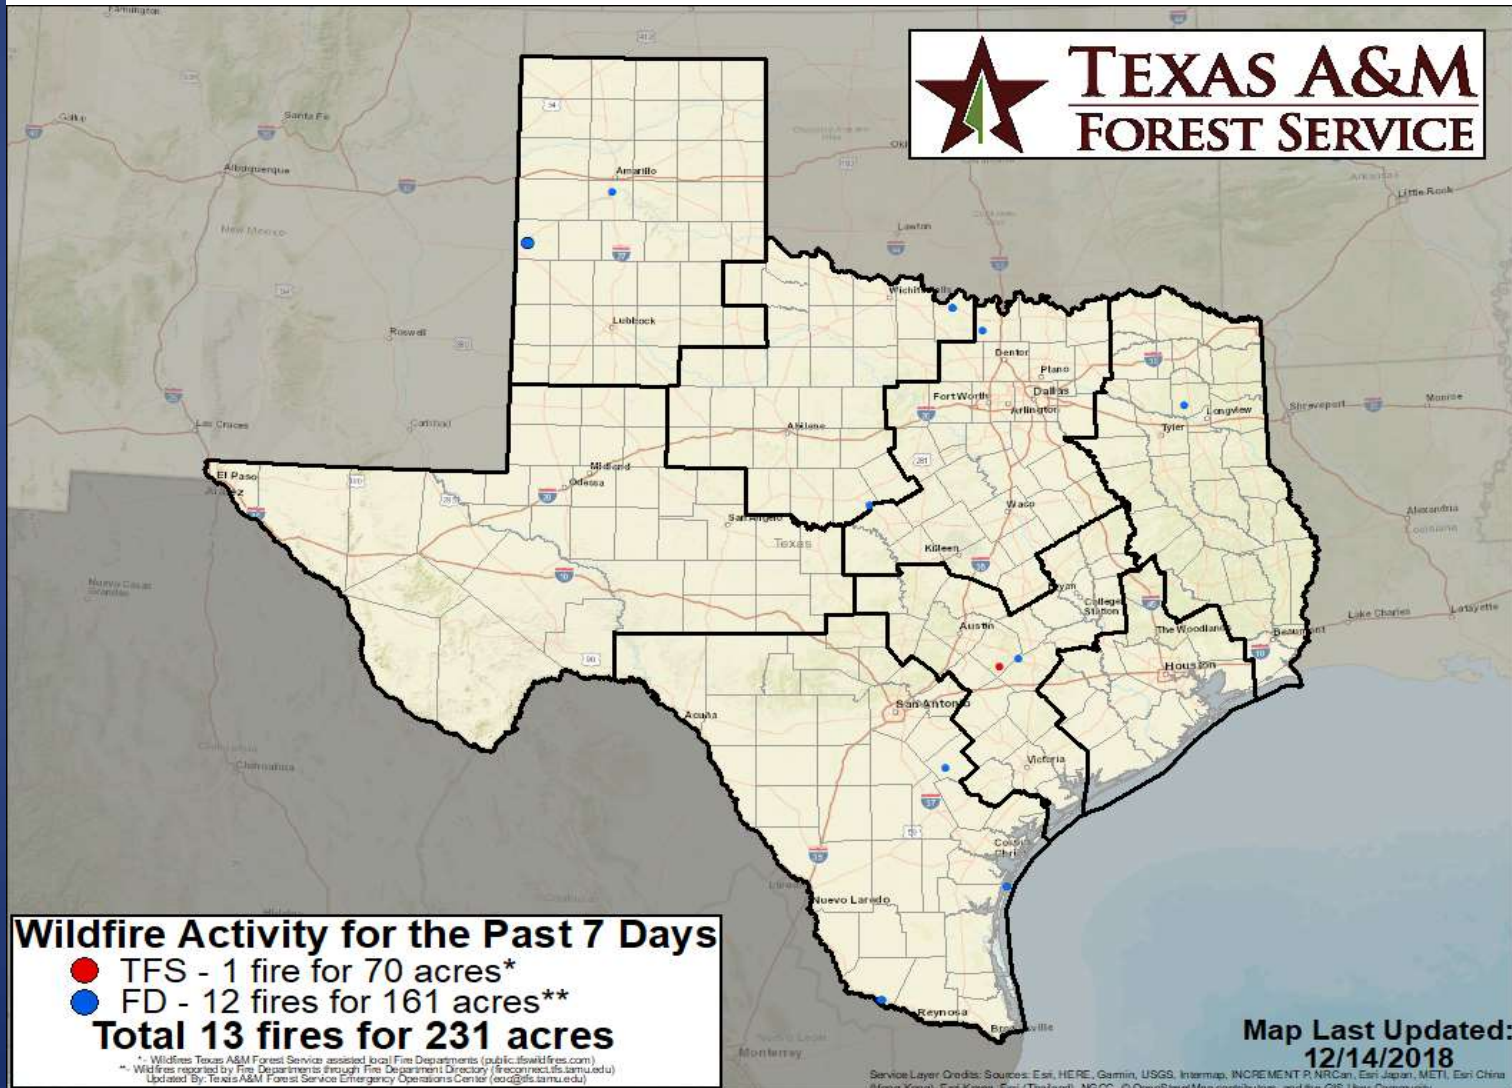

Fire Activity (*Last 24 Hours)

Reports 986 (no change) fires and 233,844 (no change) acres destroyed this year. There are 53 (no change) counties with burn bans. The Keetch–Byram Drought Index list 0 (no change) counties with an average over 400.