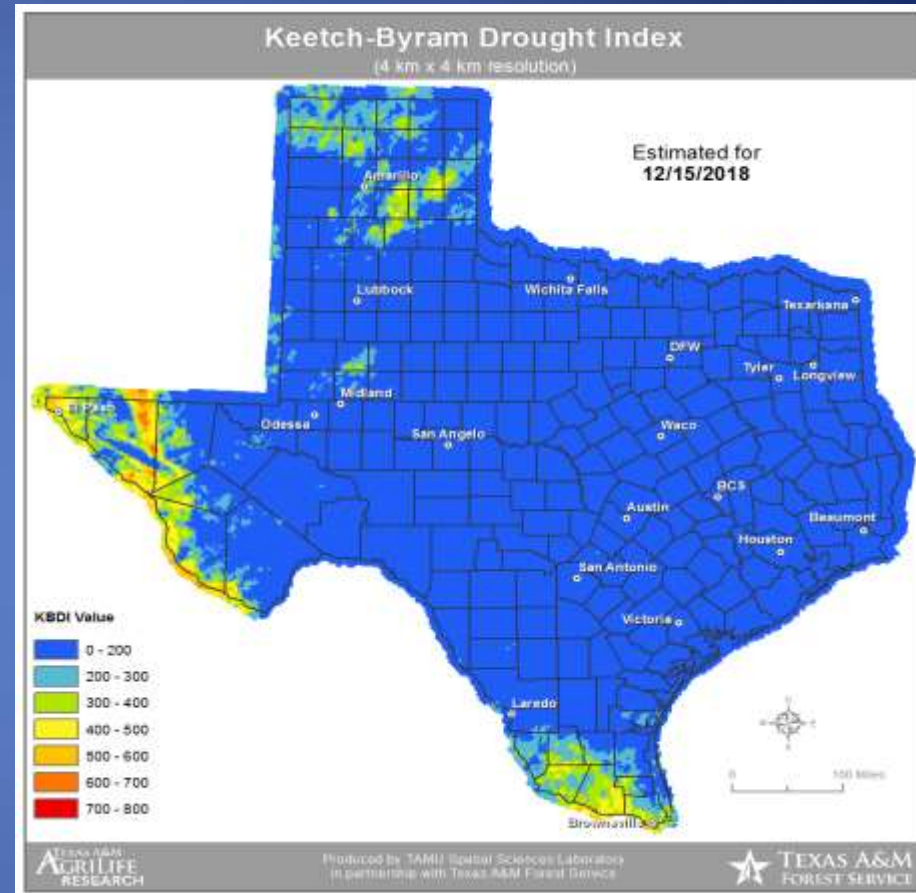

Last Updated: Dec 16 2018 0644 AM CST
Valid Until: Dec 17 2018 0600 AM CST

Severe Weather Outlook Sunday, December 16, 2018

5	High
4	Moderate
3	Enhanced
2	Slight
1	Marginal
	Thunder

Fire Danger Forecast

Burn Bans and KBDI INDEX