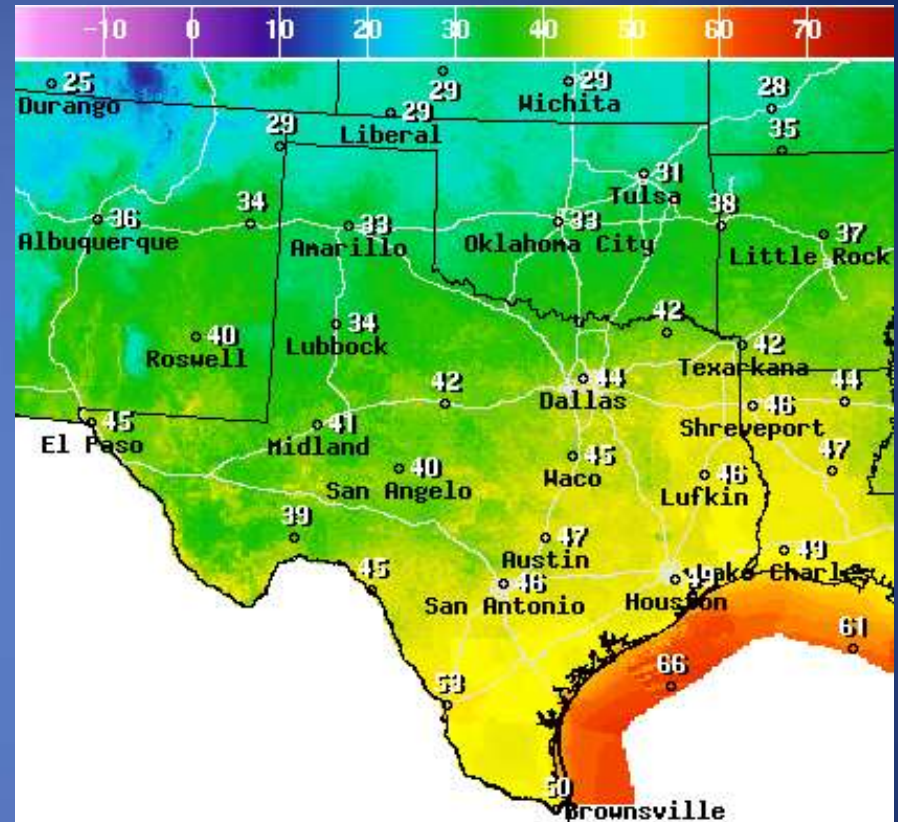

Temperature(F) For Mon Dec 17 2018 4AM EST
(Mon Dec 17 2018 09Z)

National Digital Forecast Database

05z issuance Graphic created-Dec 16 12:29AM EST

Lows