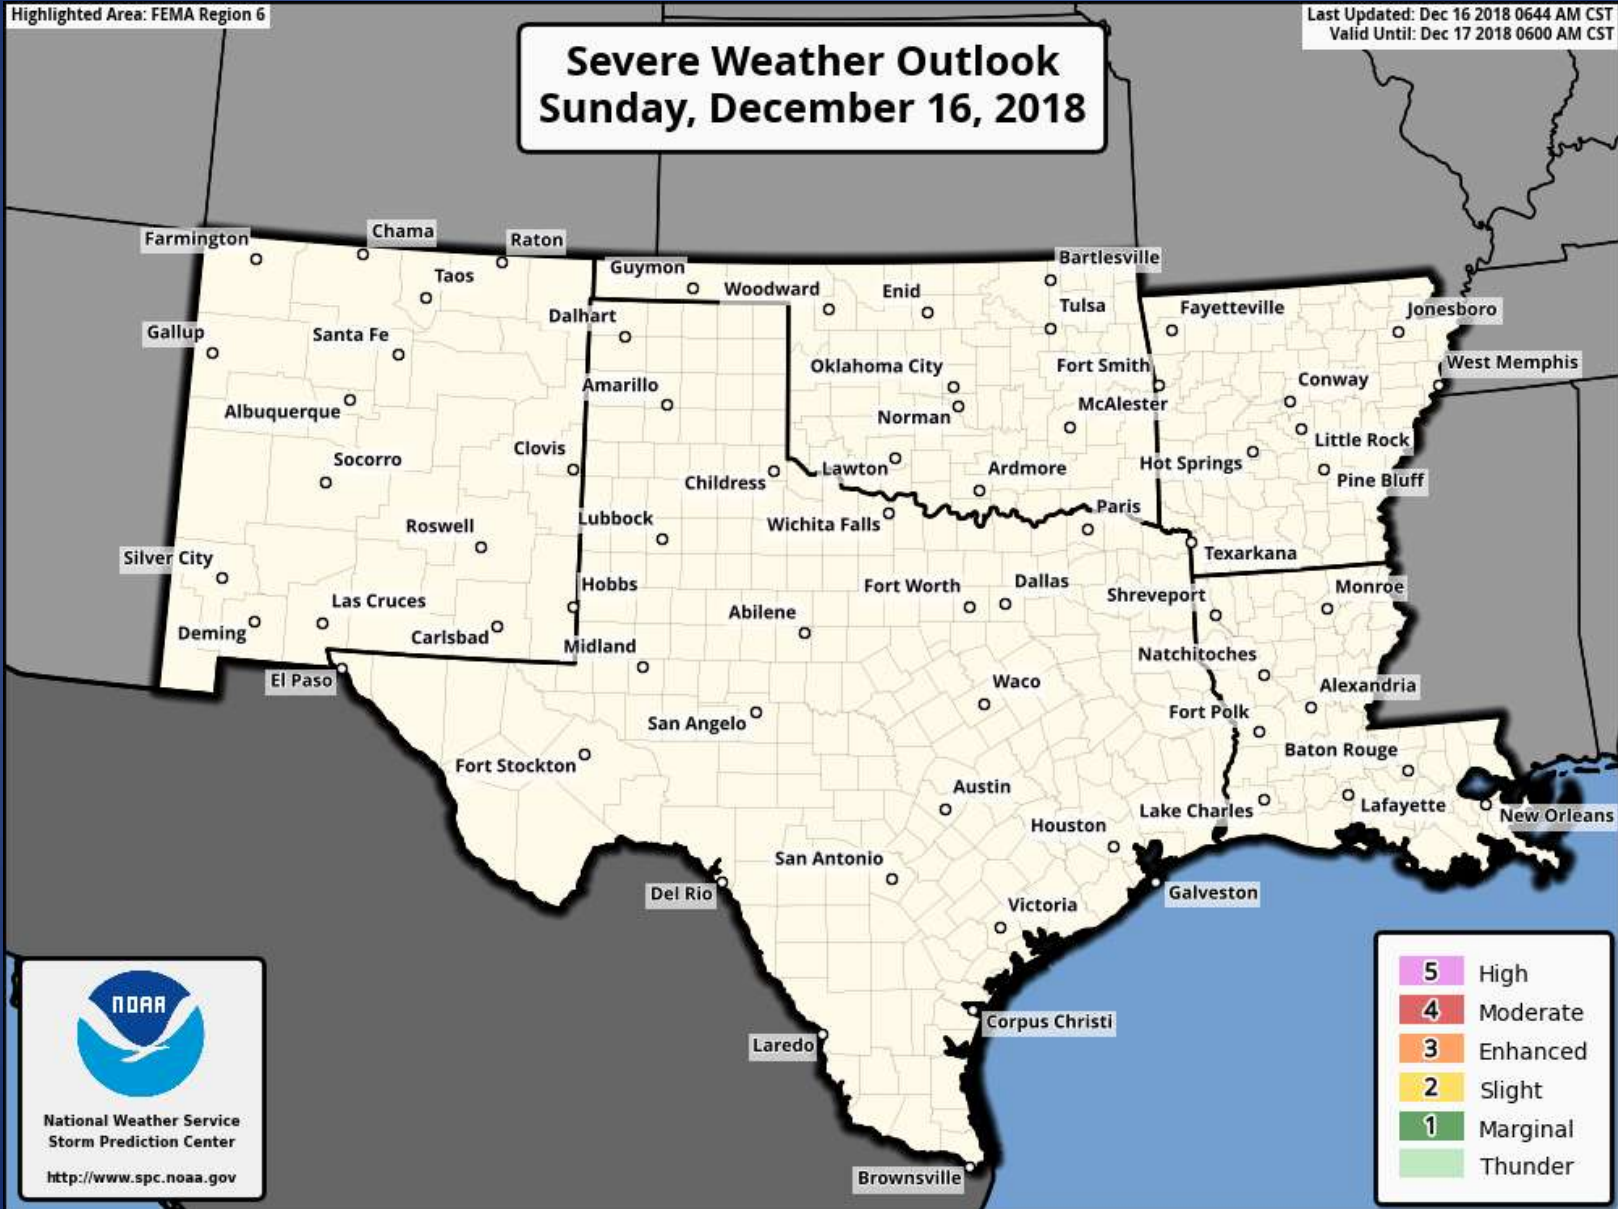

Hazardous Weather

Highlighted Area: FEMA Region 6

Last Updated: Dec 16 2018 0644 AM CST
Valid Until: Dec 17 2018 0600 AM CST

Severe Weather Outlook Sunday, December 16, 2018

5	High
4	Moderate
3	Enhanced
2	Slight
1	Marginal
	Thunder