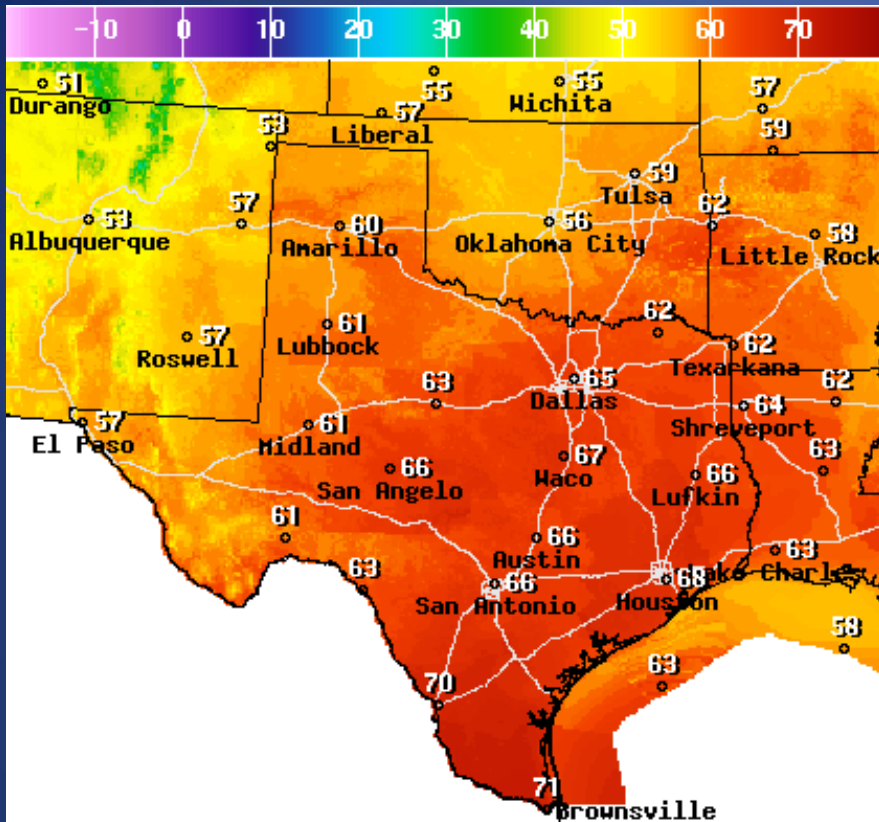

Weather Forecast

Temperature(F) For Sun Dec 16 2018 4PM EST
(Sun Dec 16 2018 21Z)

National Digital Forecast Database

05z issuance Graphic created-Dec 16 12:13AM EST

Highs