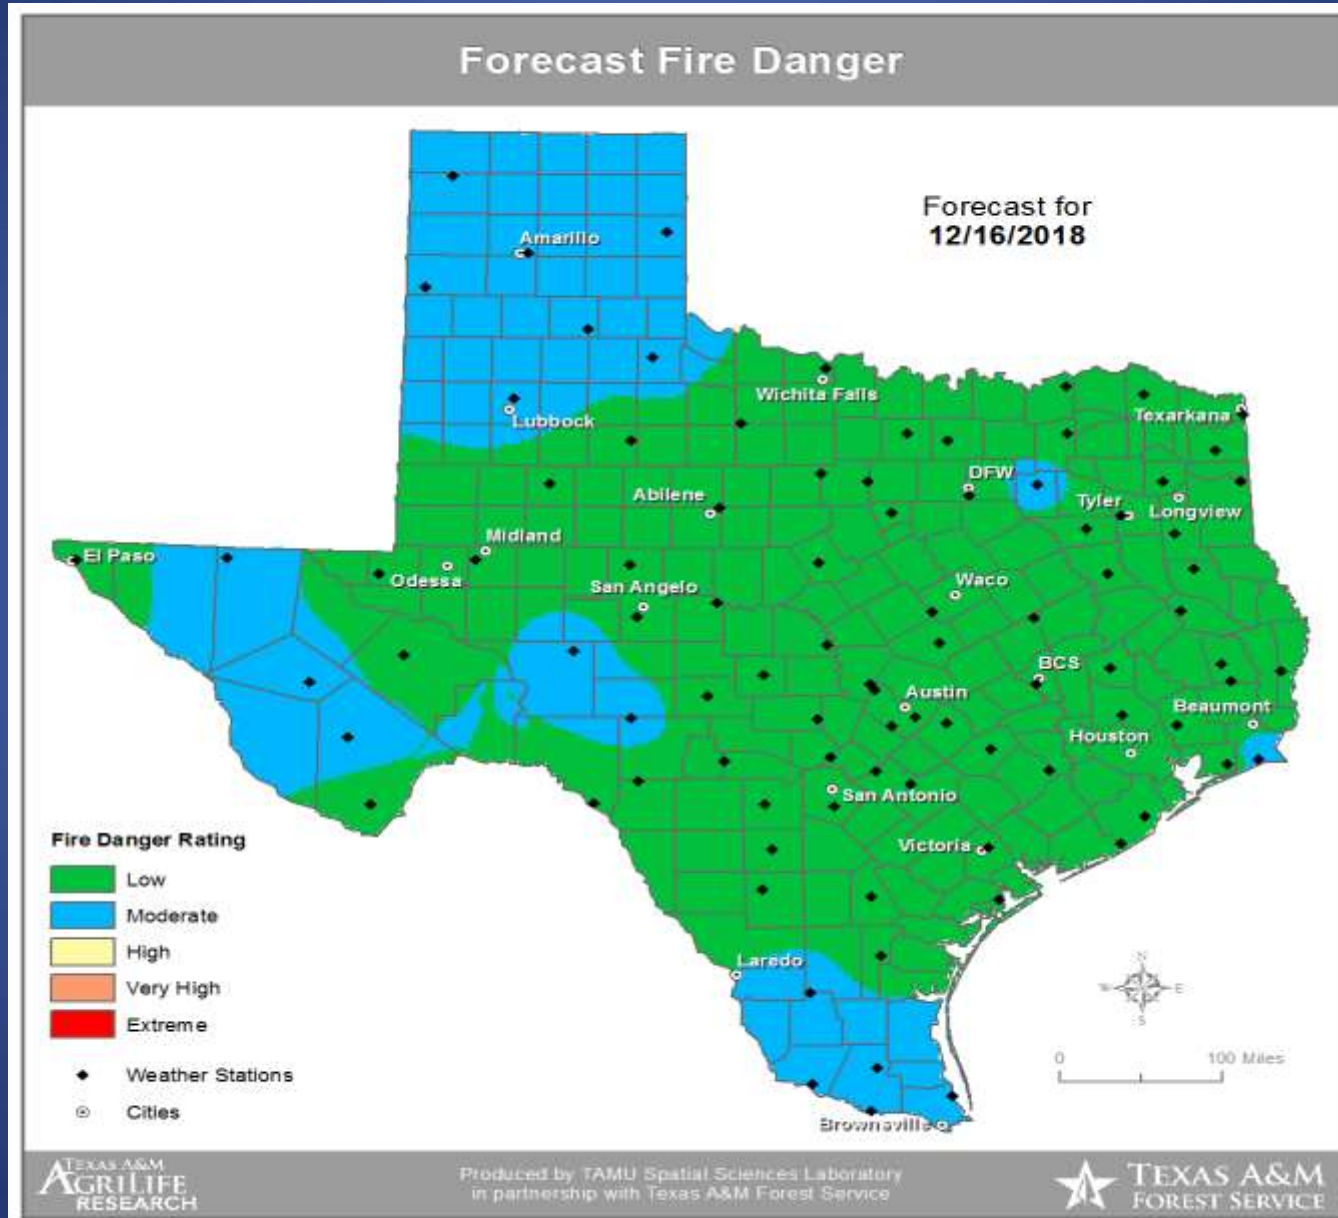

Fire Danger Forecast