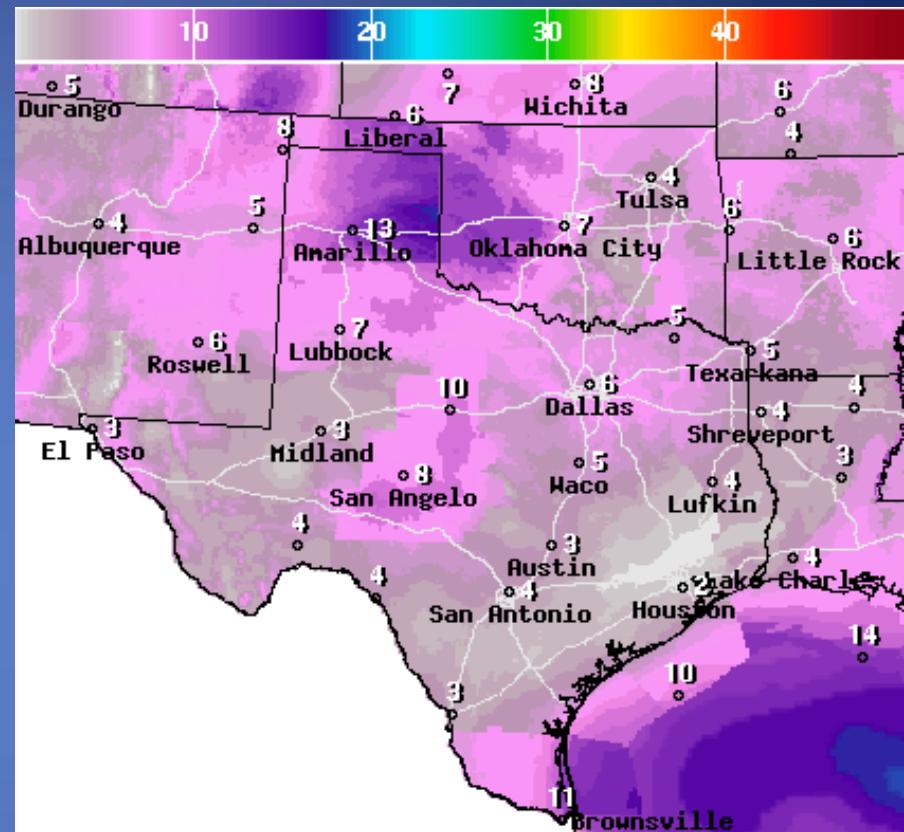

Weather Forecast

WindSpd(Kts) & WindDir For Sun Dec 16 2018 4PM EST

(Sun Dec 16 2018 21Z)

National Digital Forecast Database

05z issuance

Graphic created-Dec 16 12:32AM EST

Wind Gust(Kts) Sun Dec 16 2018 4PM EST