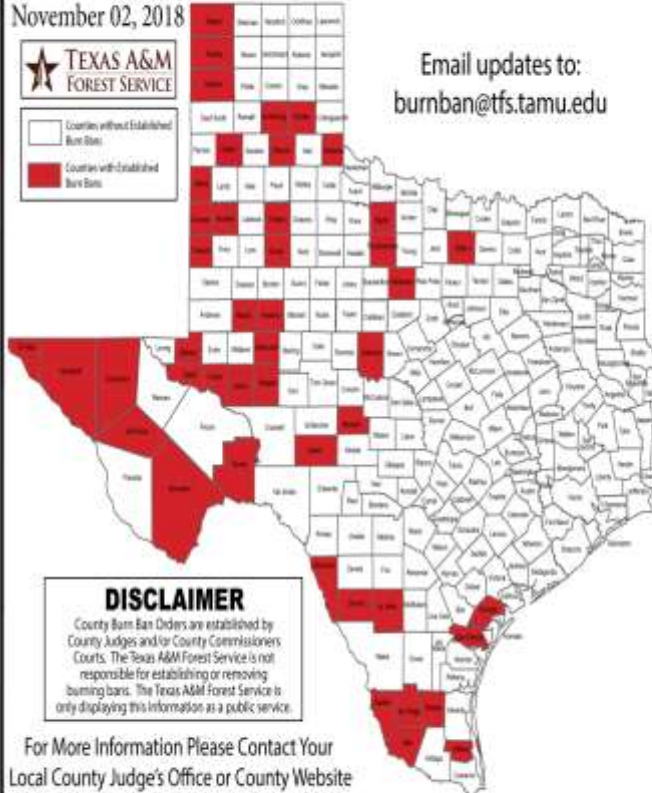

Burn Bans and KBDI INDEX

OUTDOOR BURN BANS

November 02, 2018

☐ Counties without Established Burn Bans
☒ Counties with Established Burn Bans

Email updates to:
burnban@tfs.tamu.edu

Counties with Burn Bans: 44

- Aransas
- Baylor*
- Brewster
- Brewster
- Brooks
- Castro
- Childress
- Cochran
- Collings
- Concho
- Cook
- Crosby
- Callahan
- Dallas
- Dewitt
- Donley
- El Paso
- Gaillard
- Gillespie
- Hartley
- Hockley
- Howard
- Hubbards
- Jeff Davis
- Jim Hogg
- La Salle
- Martin
- Maverick
- Menard
- Oldham
- Reagan
- Rehoboth
- San Antonio
- Starr
- Stephens
- Sutton
- Tarrant
- Throckmorton
- Upton
- Ward
- Wilcox
- Winkler*
- Wise*
- Yoakum
- Zapata

DISCLAIMER

For More Information Please Contact Your Local County Judge's Office or County Website

RED FLAG WARNINGS: www.weather.gov