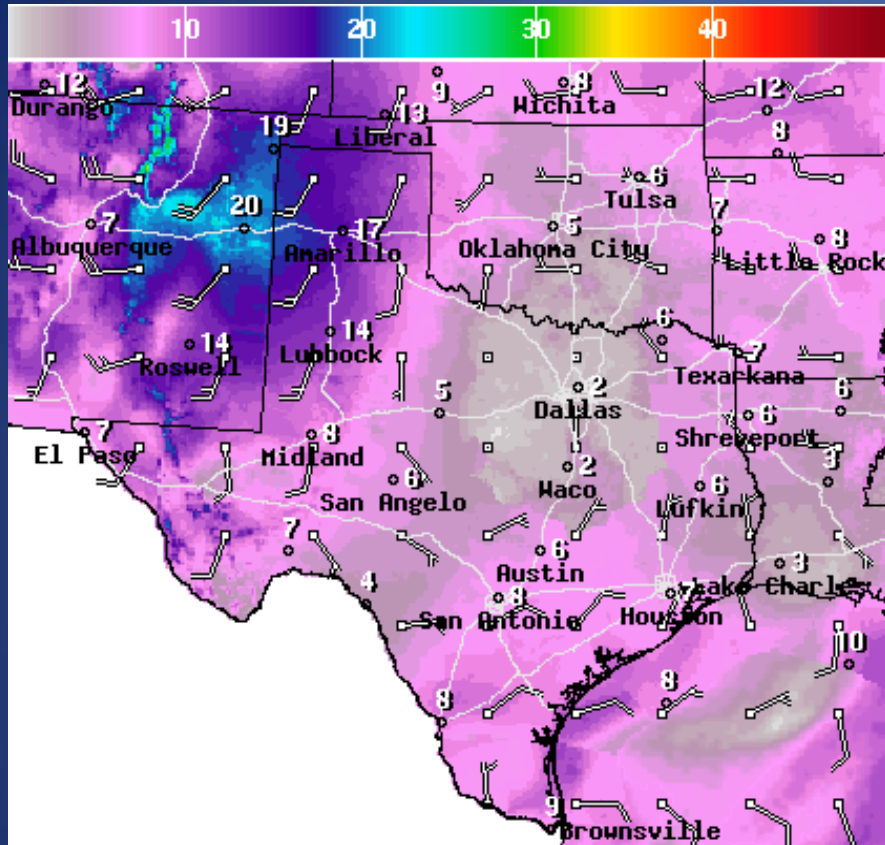

Weather Forecast

WindSpd(Kts) & WindDir For Sun Nov 04 2018 4PM EST
(Sun Nov 04 2018 21Z)

National Digital Forecast Database

05z issuance Graphic created-Nov 04 1:50AM EDT

Wind Speeds