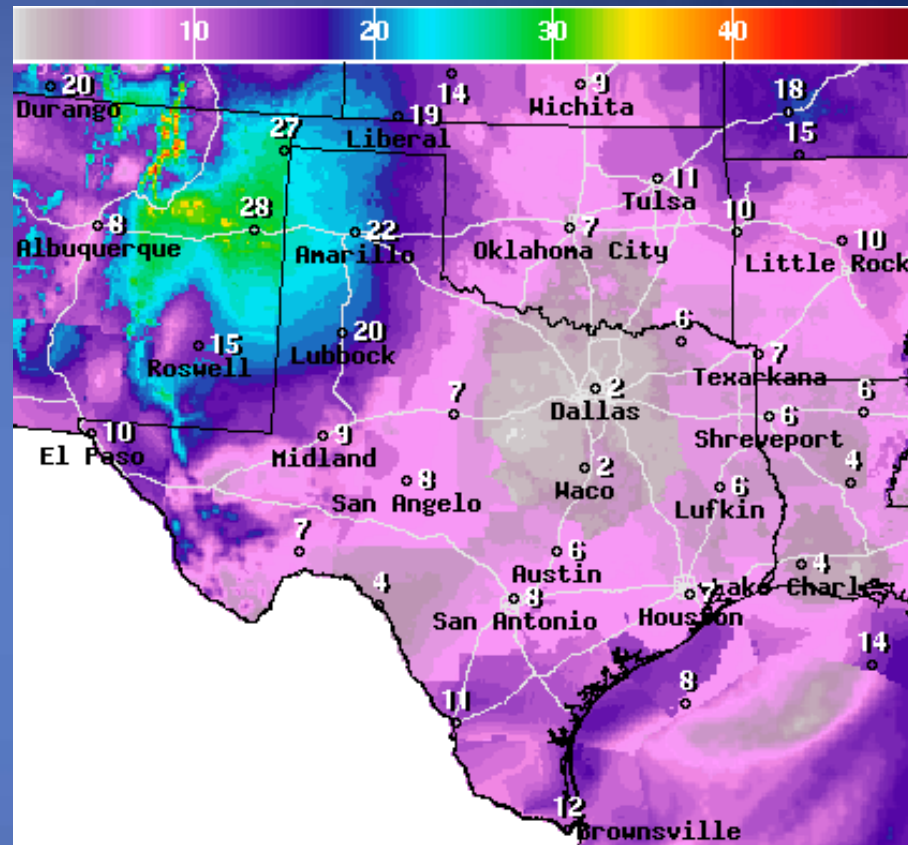

Informational Products Distributed by the State Operations Center

DATE	SUBJECT
11/03/18	NWS Shreveport - Severe Weather Threat for Monday Afternoon and Evening
11/03/18	NWS Shreveport - Severe Weather Update for Monday
11/03/18	Preliminary Earthquake Report (M2.8) for Southern Texas Affecting Karnes County
11/03/18	Preliminary Earthquake Report (M2.8) for Western Texas Affecting Culberson County
11/04/18	Daily NWS Threat Brief for Sunday, November 4, 2018 for FEMA Region 6

Wind Gust(Kts) Sun Nov 04 2018 4PM EST
(Sun Nov 04 2018 21Z)

National Digital Forecast Database

05z issuance Graphic created-Nov 04 1:52AM EDT

Gusts

Hazardous Weather

Highlighted Area: FEMA Region 6

Last Updated: Nov 04 2018 1228 AM CDT
Valid Until: Nov 05 2018 0600 AM CST