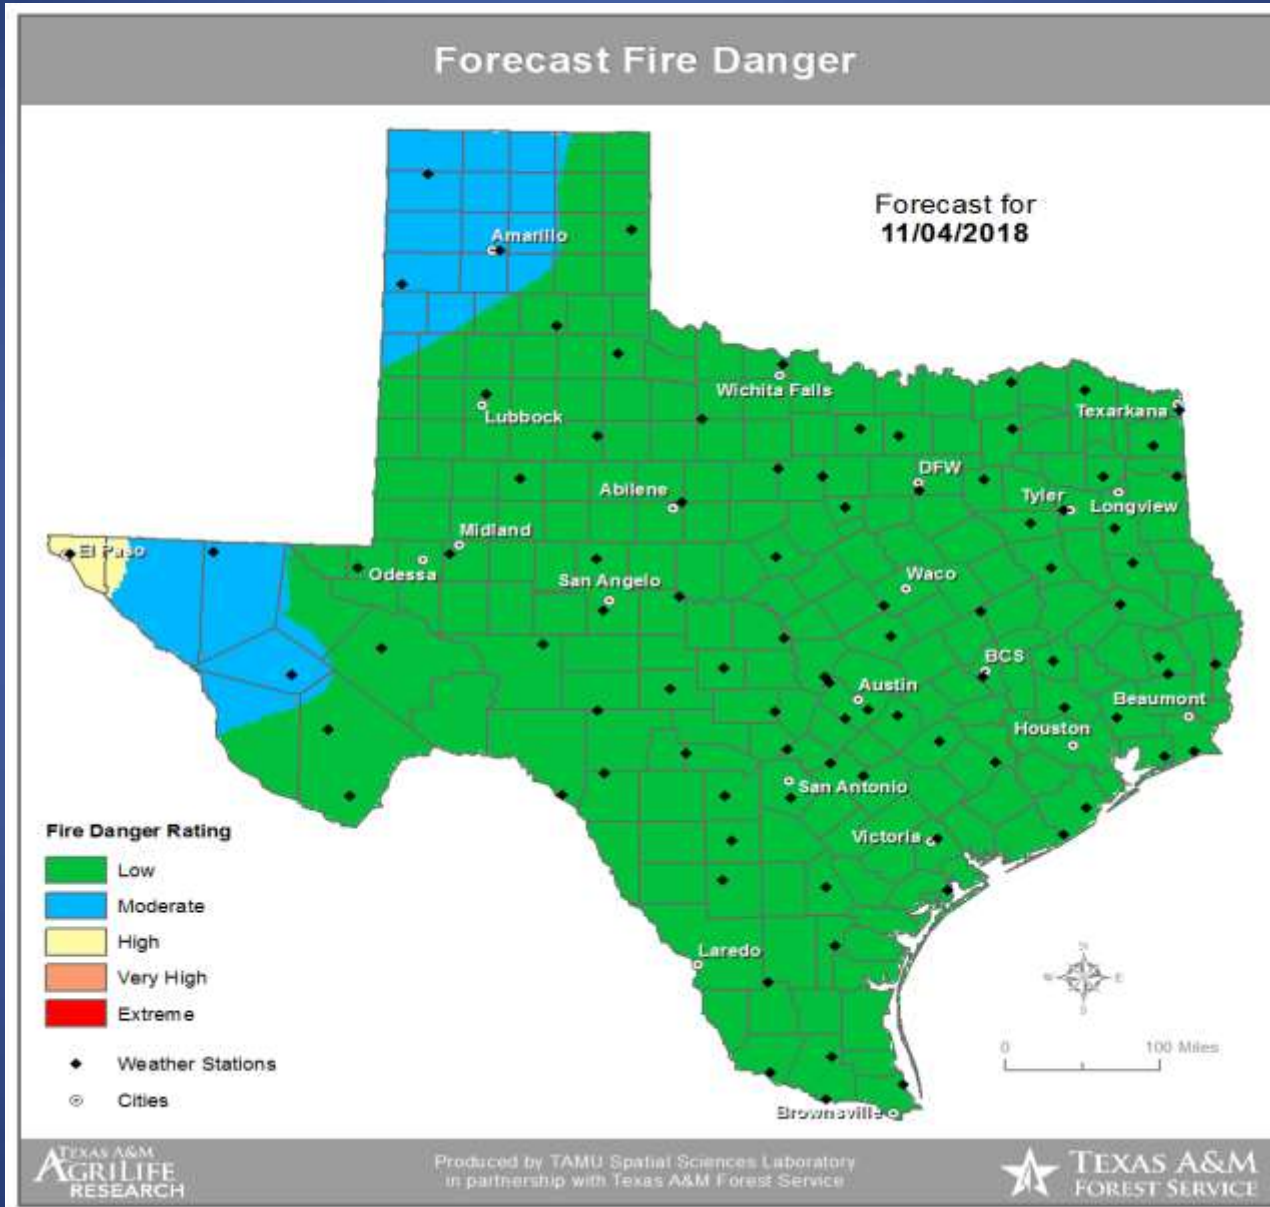

Fire Danger Forecast