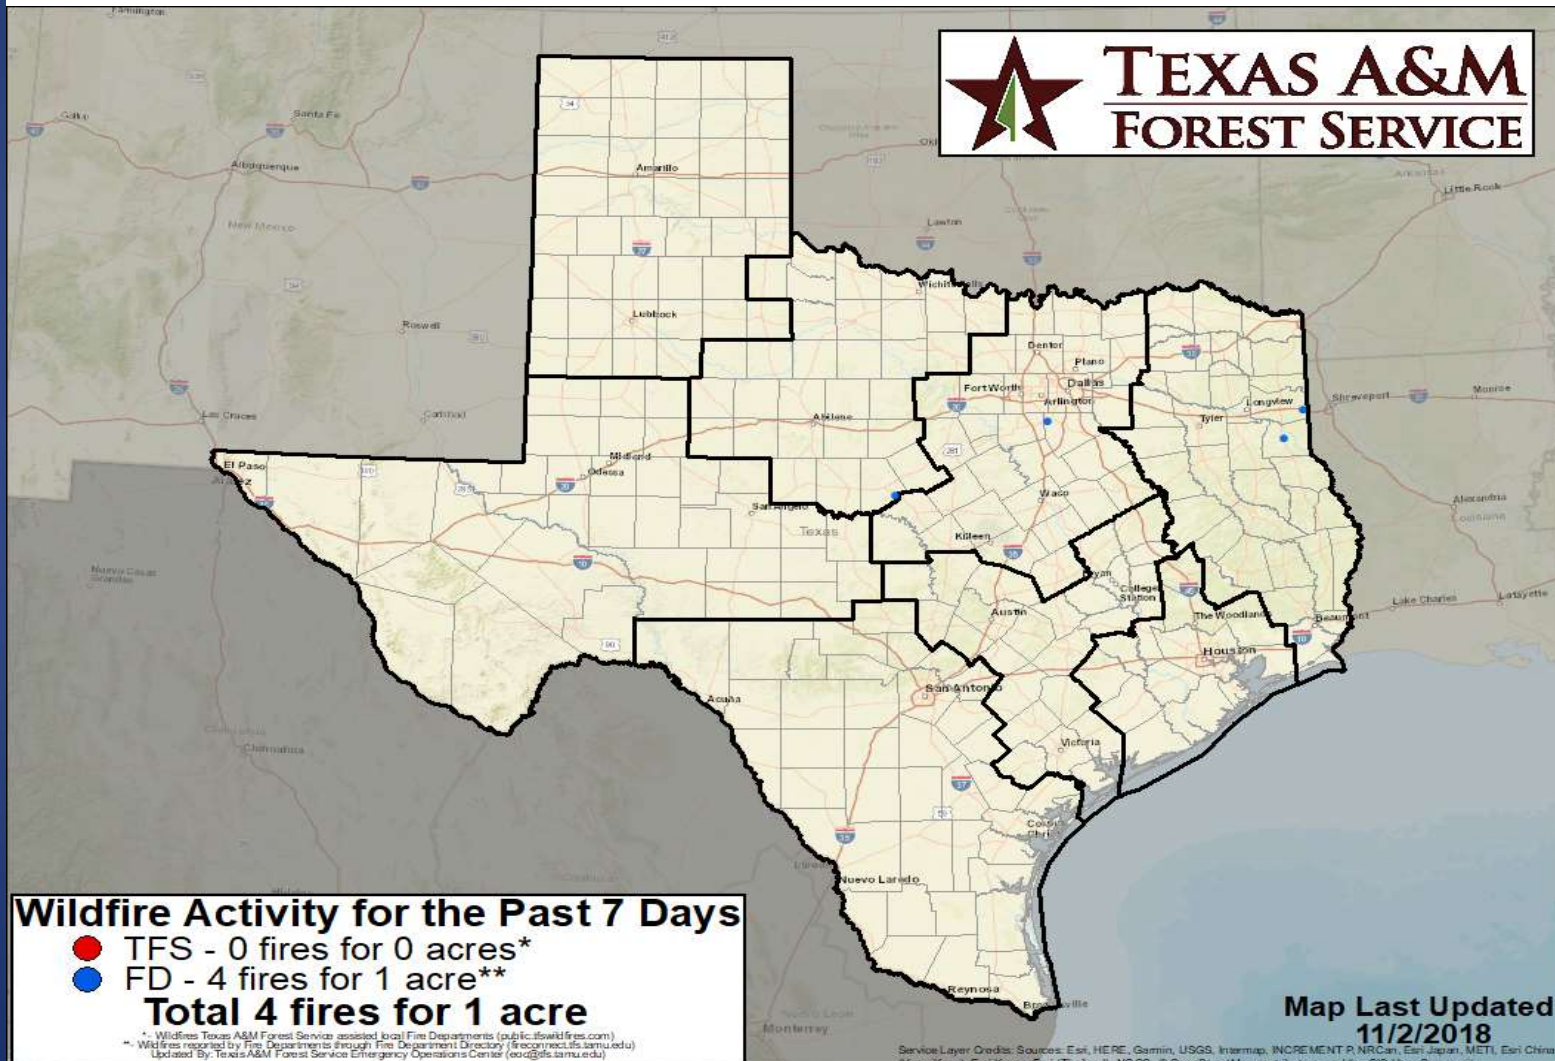

Fire Activity (*Last 24 Hours)

Reports 971 (no change) fires and 231,578 (no change) acres destroyed this year. There are 44 (no change) counties with burn bans. The Keetch-Byram Drought Index list 0 (-1) counties with an average over 400.