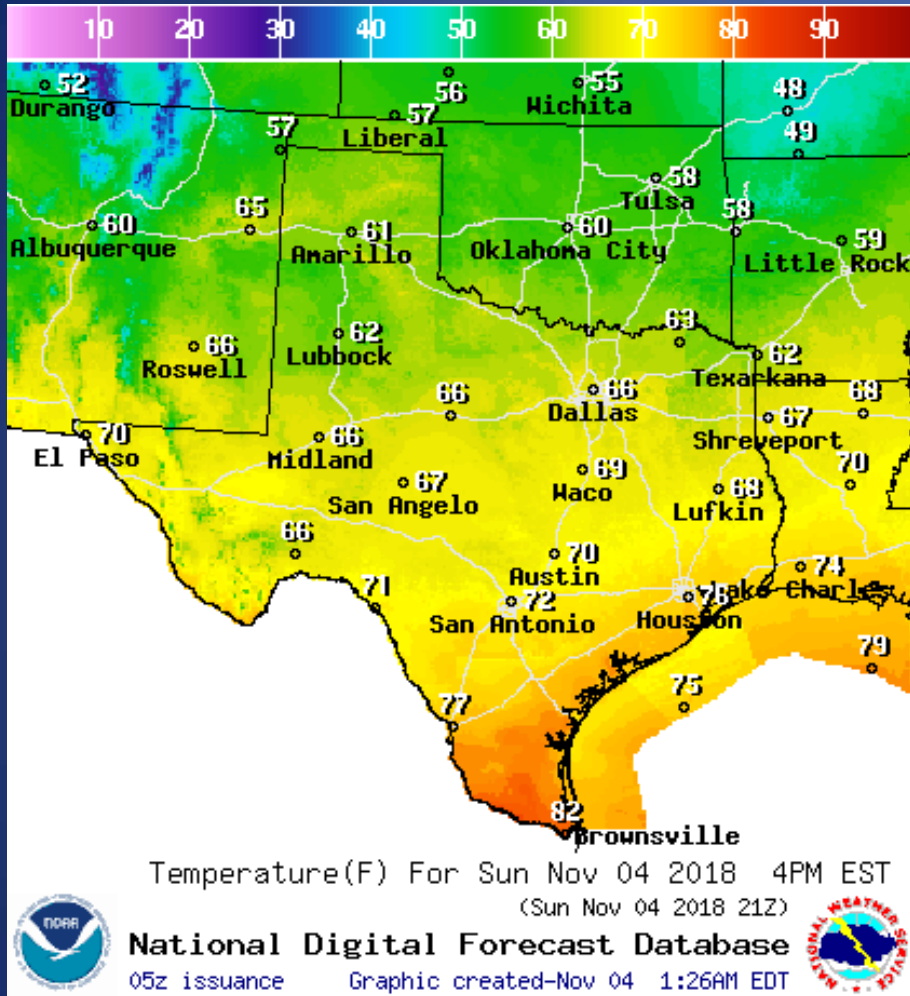

Weather Forecast

Highs