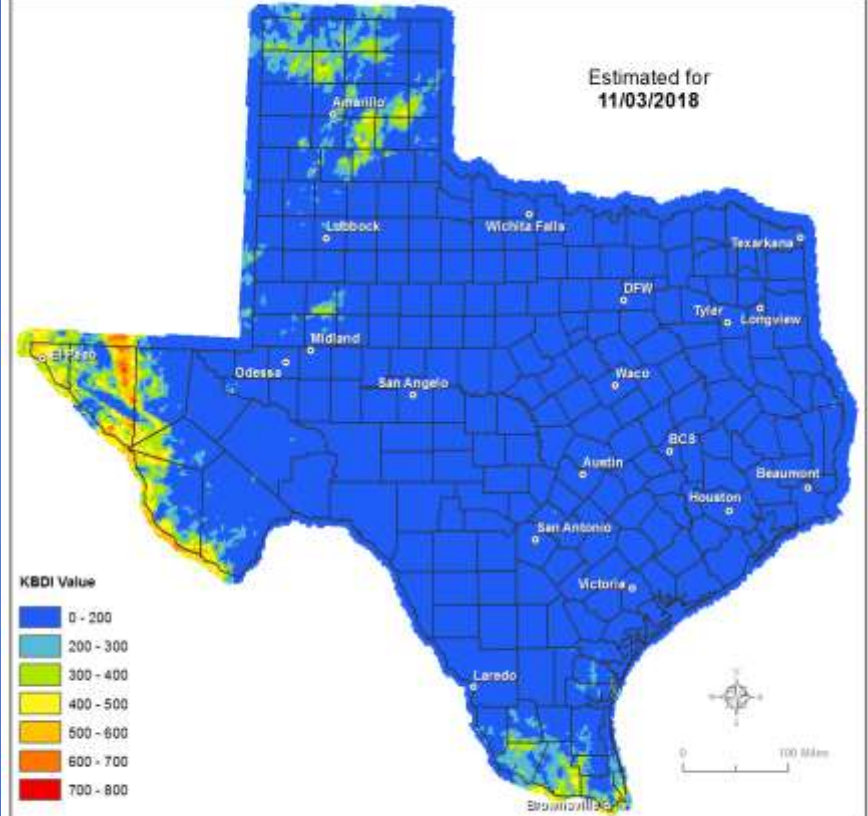

Keetch-Byram Drought Index

(4 km x 4 km resolution)

Estimated for
11/03/2018

KBDI Value

- 0 - 200
- 200 - 300
- 300 - 400
- 400 - 500
- 500 - 600
- 600 - 700
- 700 - 800

TEXAS A&M
AGRI LIFE
RESEARCH

TEXAS A&M
FOREST SERVICE