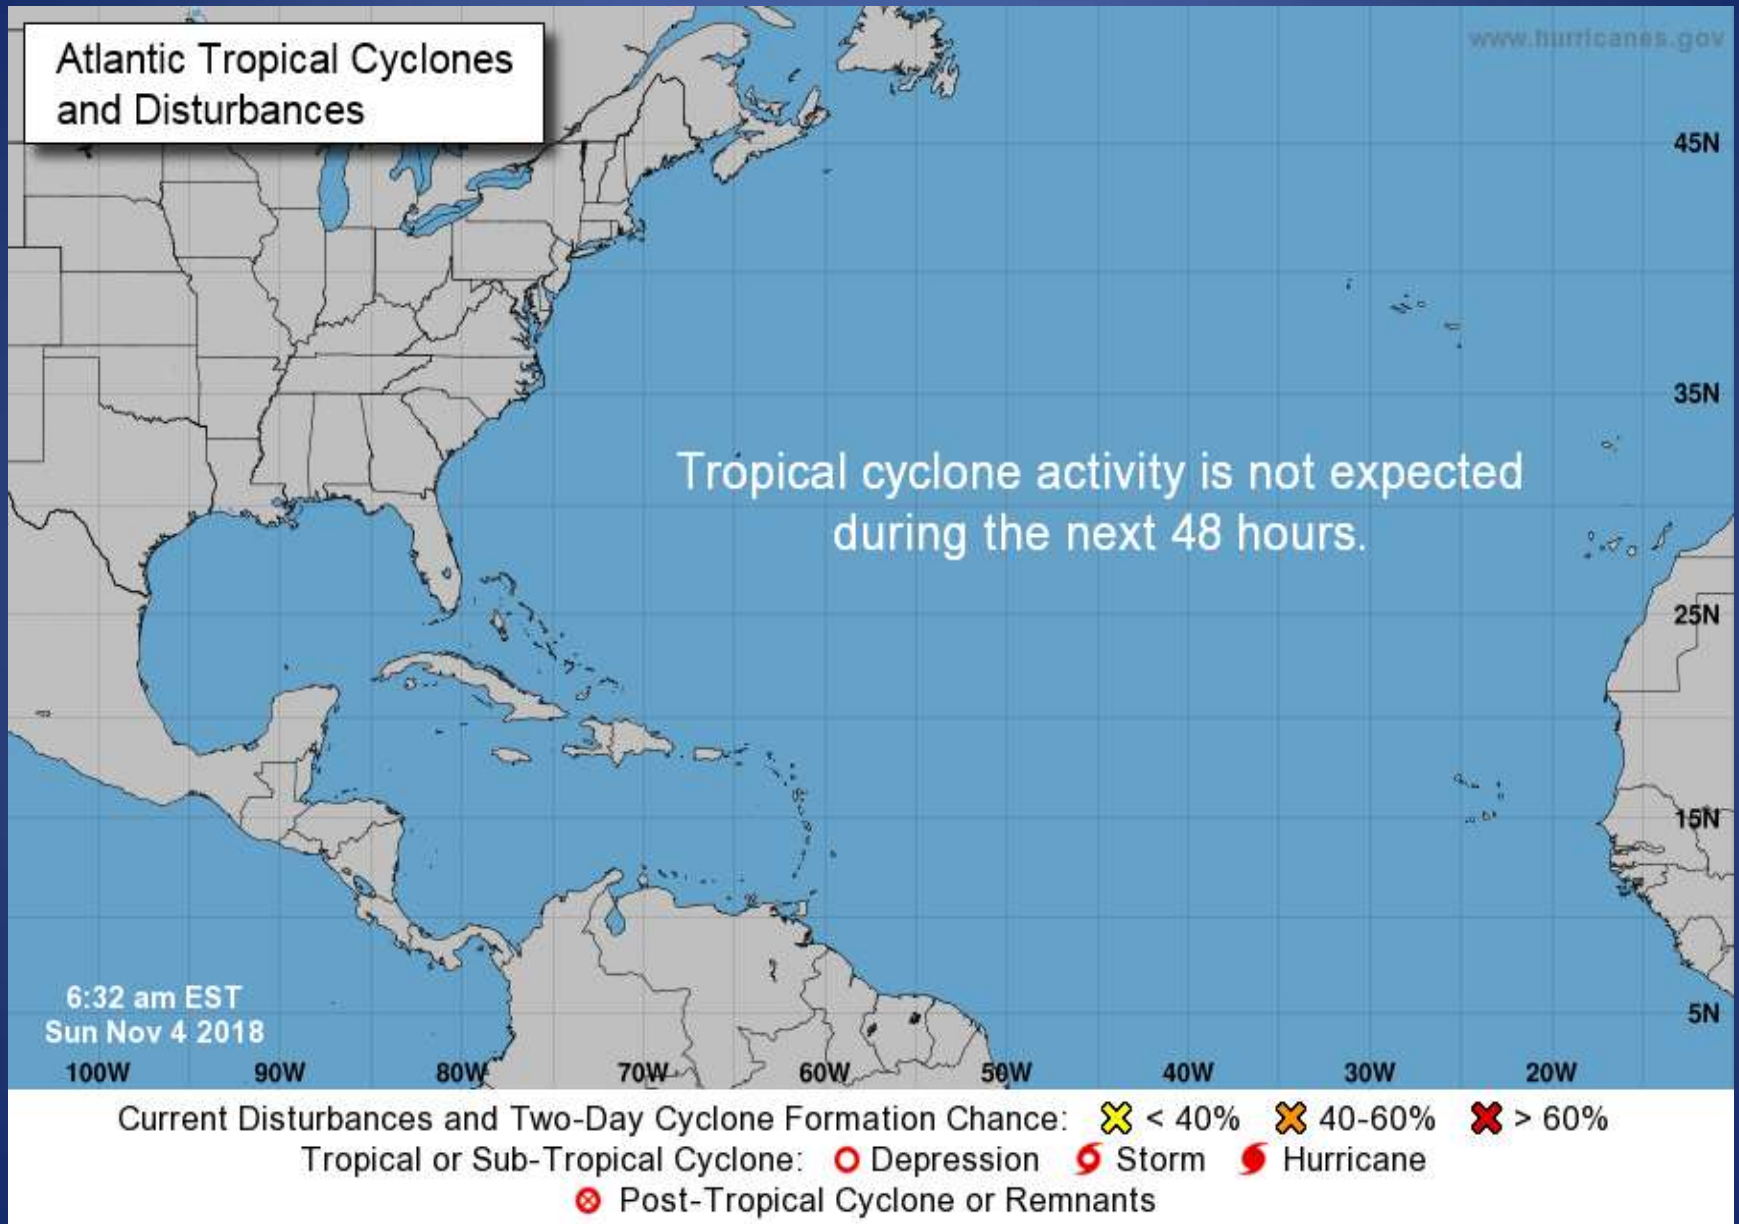

Texas Department of Public Safety Texas Division of Emergency Management

Texas State Operations Center

Situation Awareness Brief

Sunday, November 4th 2018
As of 0900 CST

Tropical Weather Awareness

Incidents Reported to the State Operations Center (last 24 hours)

DATE	EVENT / INCIDENT	LOCATION (City/County)	Final Report: Y/N
11/03/18	AMBER Alert Request - Mesquite PD	Dallas County	Y
11/04/18	Initial Report of a Road Closure (US 57)	Zavala County	N
11/04/18	Final Report of a Road Closure (US 57)	Zavala County	Y