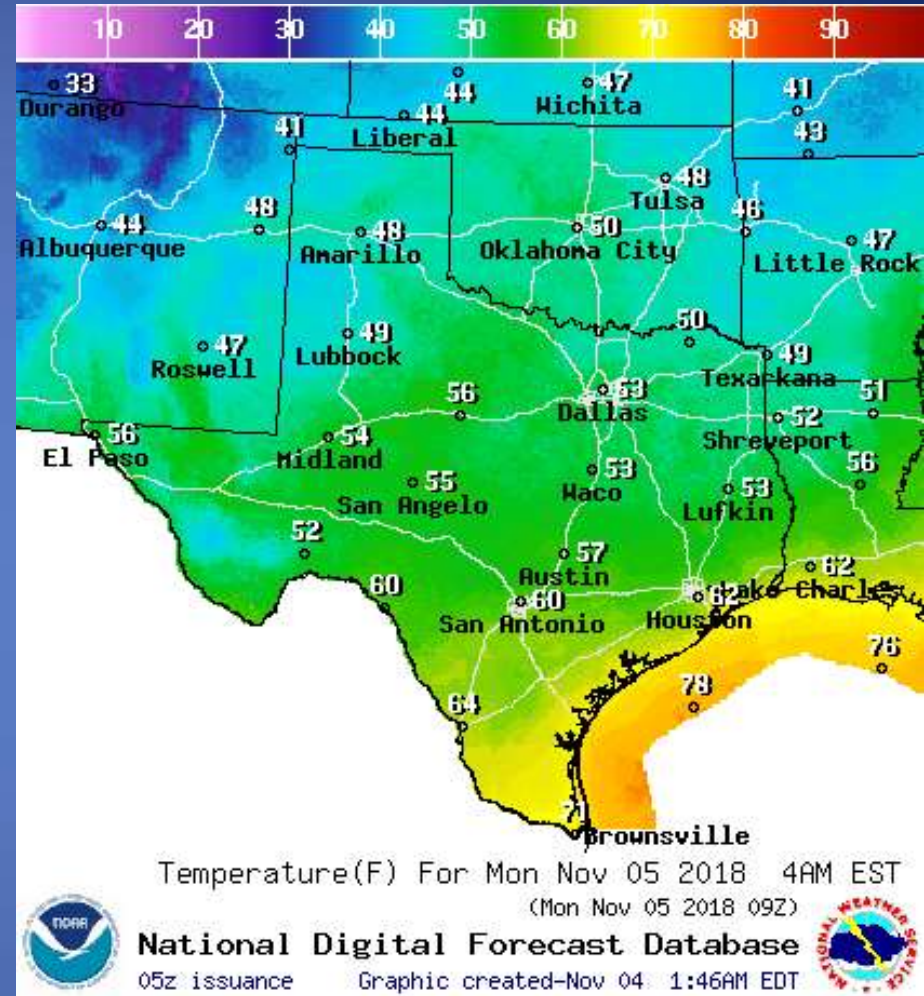

Weather Forecast

Highs

Lows