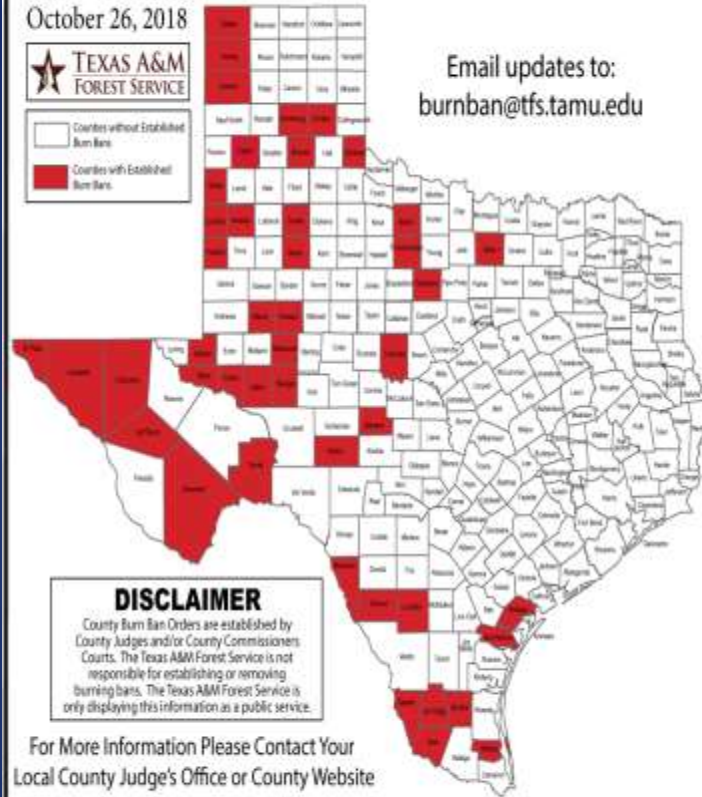

Burn Bans and KBDI INDEX

OUTDOOR BURN BANS

October 26, 2018

☐ Counties without Established Burn Bans
☒ Counties with Established Burn Bans

Email updates to:
burnban@tfs.tamu.edu

Counties with Burn Bans: 44

Aransas
Baylor*
Brewster
Brewster
Brooks
Castro
Childress
Cochran
Coleman
Crane
Crosby
Culberson
Dallam
DeWitt
Donley
El Paso
Garza
Glasscock
Hartley
Heckley
Howard
Hudspeth
Jeff Davis
Jim Hogg
La Salle
Martin
Maverick
Menard
Oldham
Reagan
Rekinis
San Patricio
Starr
Stephens
Sutton
Terrell
Throckmorton
Upton
Ward
Wilkey
Wilkies*
Wise*
Yakam
Zapata

DISCLAIMER

For More Information Please Contact Your Local County Judge's Office or County Website

RED FLAG WARNINGS: www.weather.gov

Burn Ban RSS feed available at <http://tfs.tamu.edu/wildfires/BurnBan.xml>