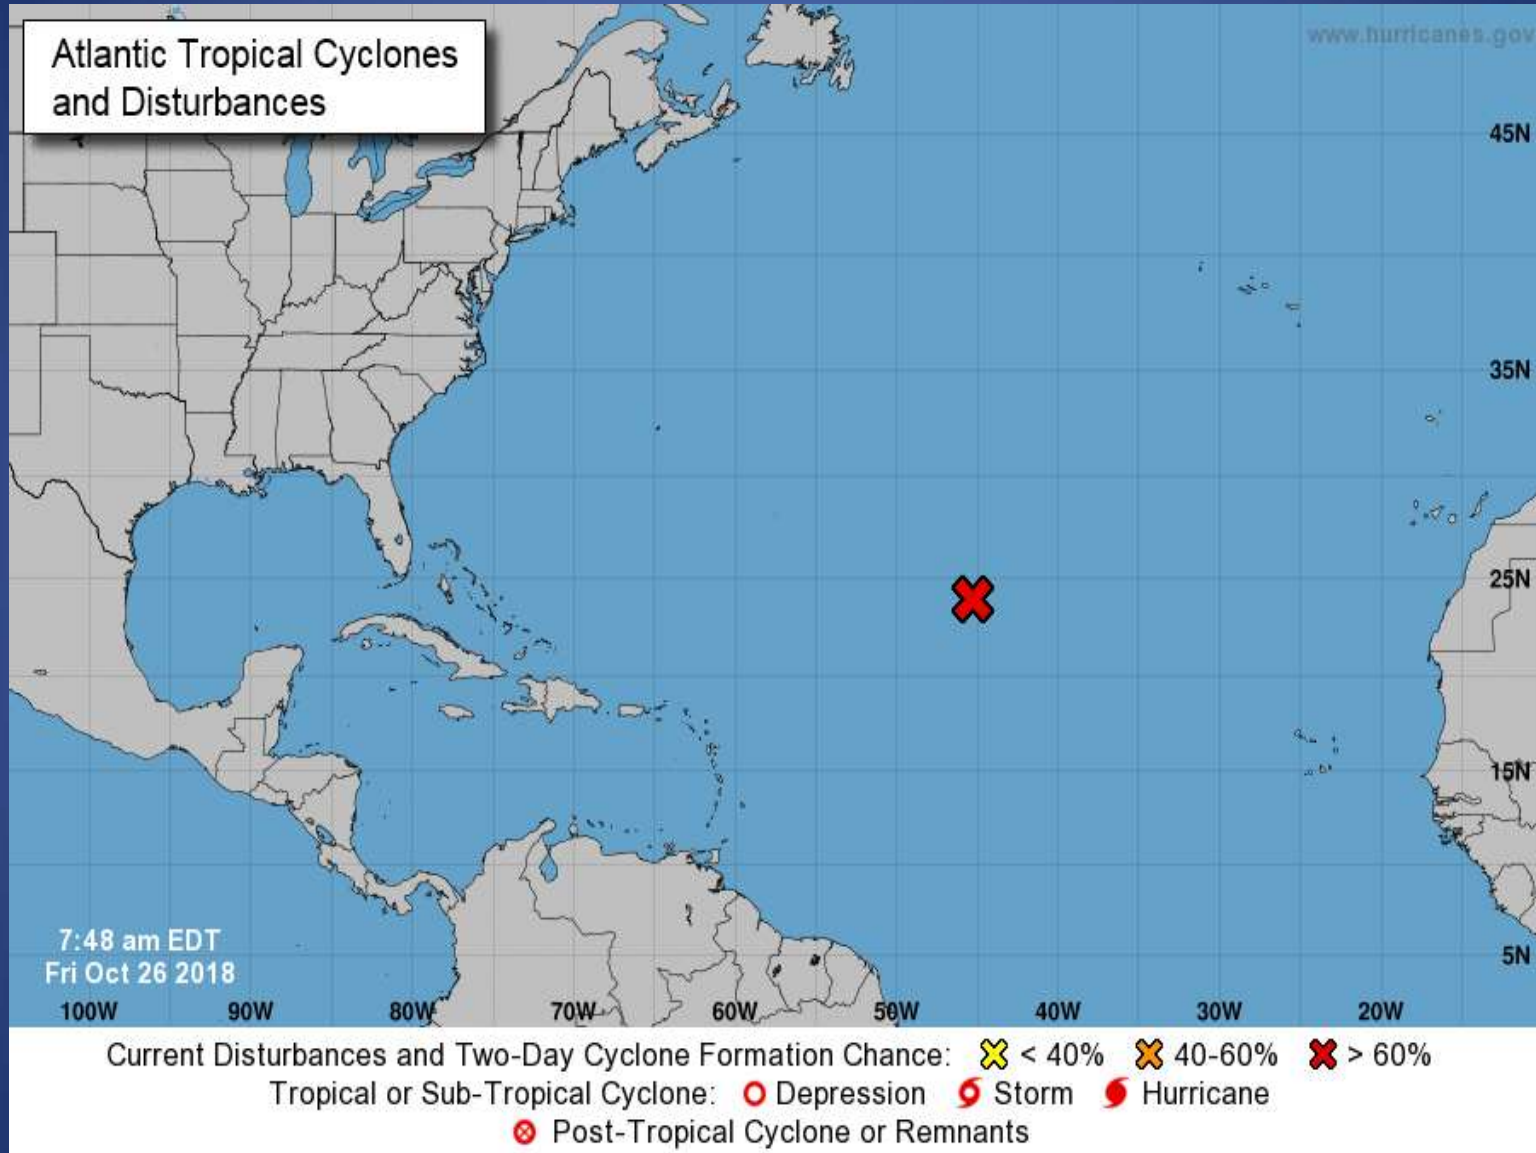

Texas Department of Public Safety Texas Division of Emergency Management

Texas State Operations Center

Situation Awareness Brief

Friday, October 26th 2018
As of 0900 CST

Tropical Weather Awareness

Informational Products

Distributed by the State Operations Center

DATE	SUBJECT
10/25/18	Statewide Pre-Planned Events List for October 25, 2018
10/25/18	NWS El Paso - Weather Hazards Outlook Thursday October 25th, 2018
10/25/18	NWS West Gulf River Forecast Center- Rain Comes to an End, Flooding to Continue
10/25/18	NWS San Angelo Hydrologic Statement for Clear Fork Brazos River affecting Shackelford County
10/25/18	NWS San Angelo Hydrologic Statement for Clear Brazos River affecting Jones County
10/26/18	Daily NWS Threat Brief for Friday, October 26, 2018 for FEMA Region 6
10/26/18	18-0024/25 October Severe Weather Event SITREP #10

DATE	WARNING TYPE	LOCATION
10/25/18	Flood Warning	Brazos River Near Dennis Affecting Parker County; Brazos River Near Rosharon Affecting Brazoria and Fort Bend Counties; Trinity River Near Rosser Affecting Ellis and Kaufman Counties