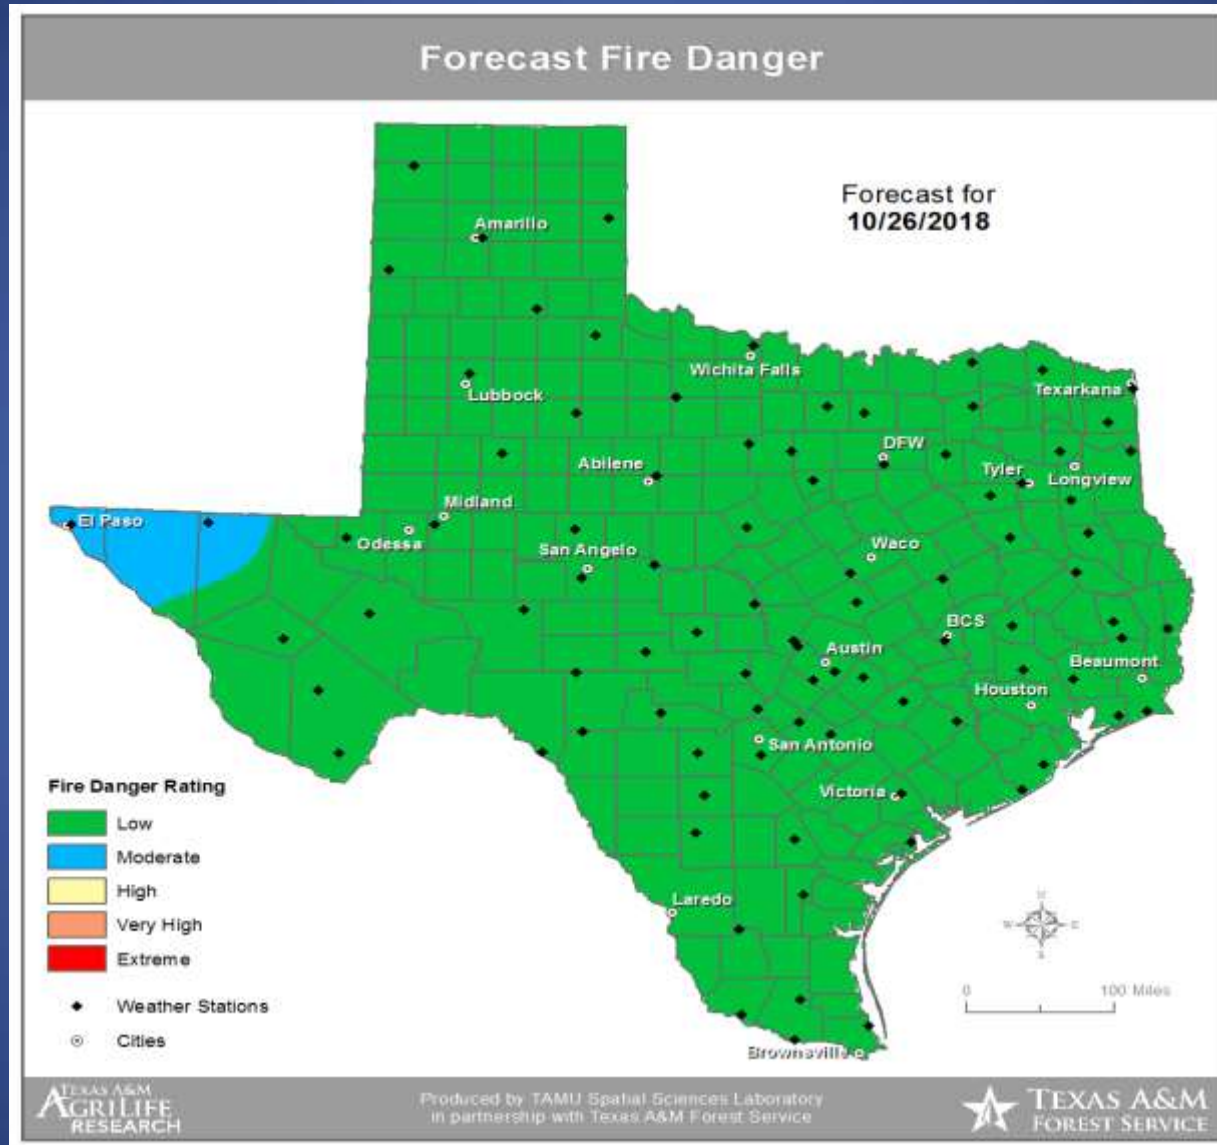

Fire Danger Forecast