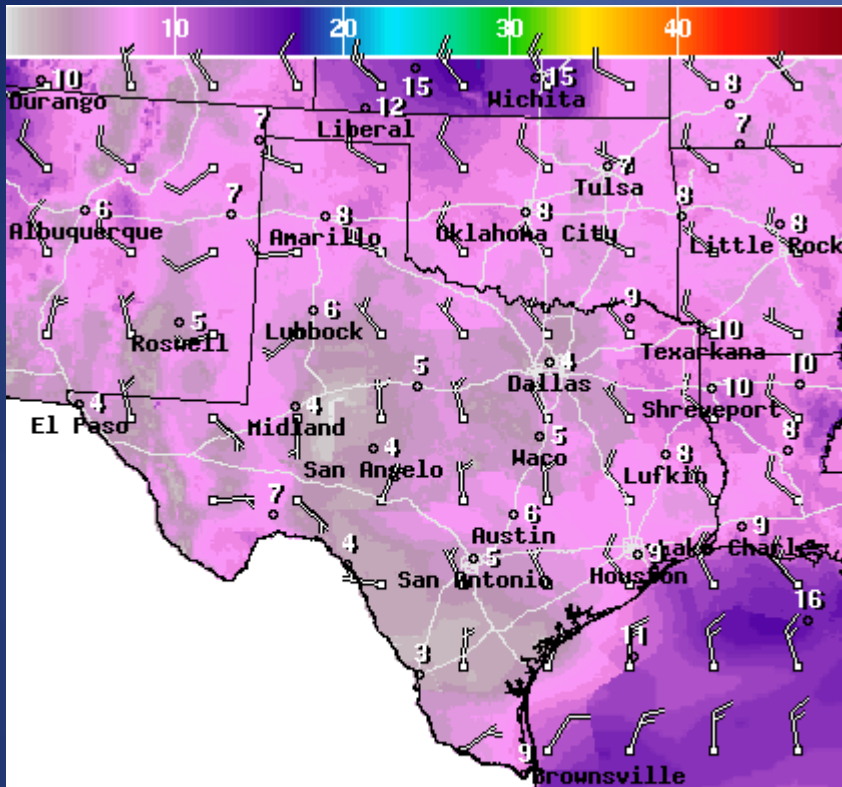

Weather Forecast

WindSpd(Kts) & WindDir For Fri Oct 26 2018 5PM EDT
(Fri Oct 26 2018 21Z)

National Digital Forecast Database

04z issuance Graphic created-Oct 26 12:52AM EDT