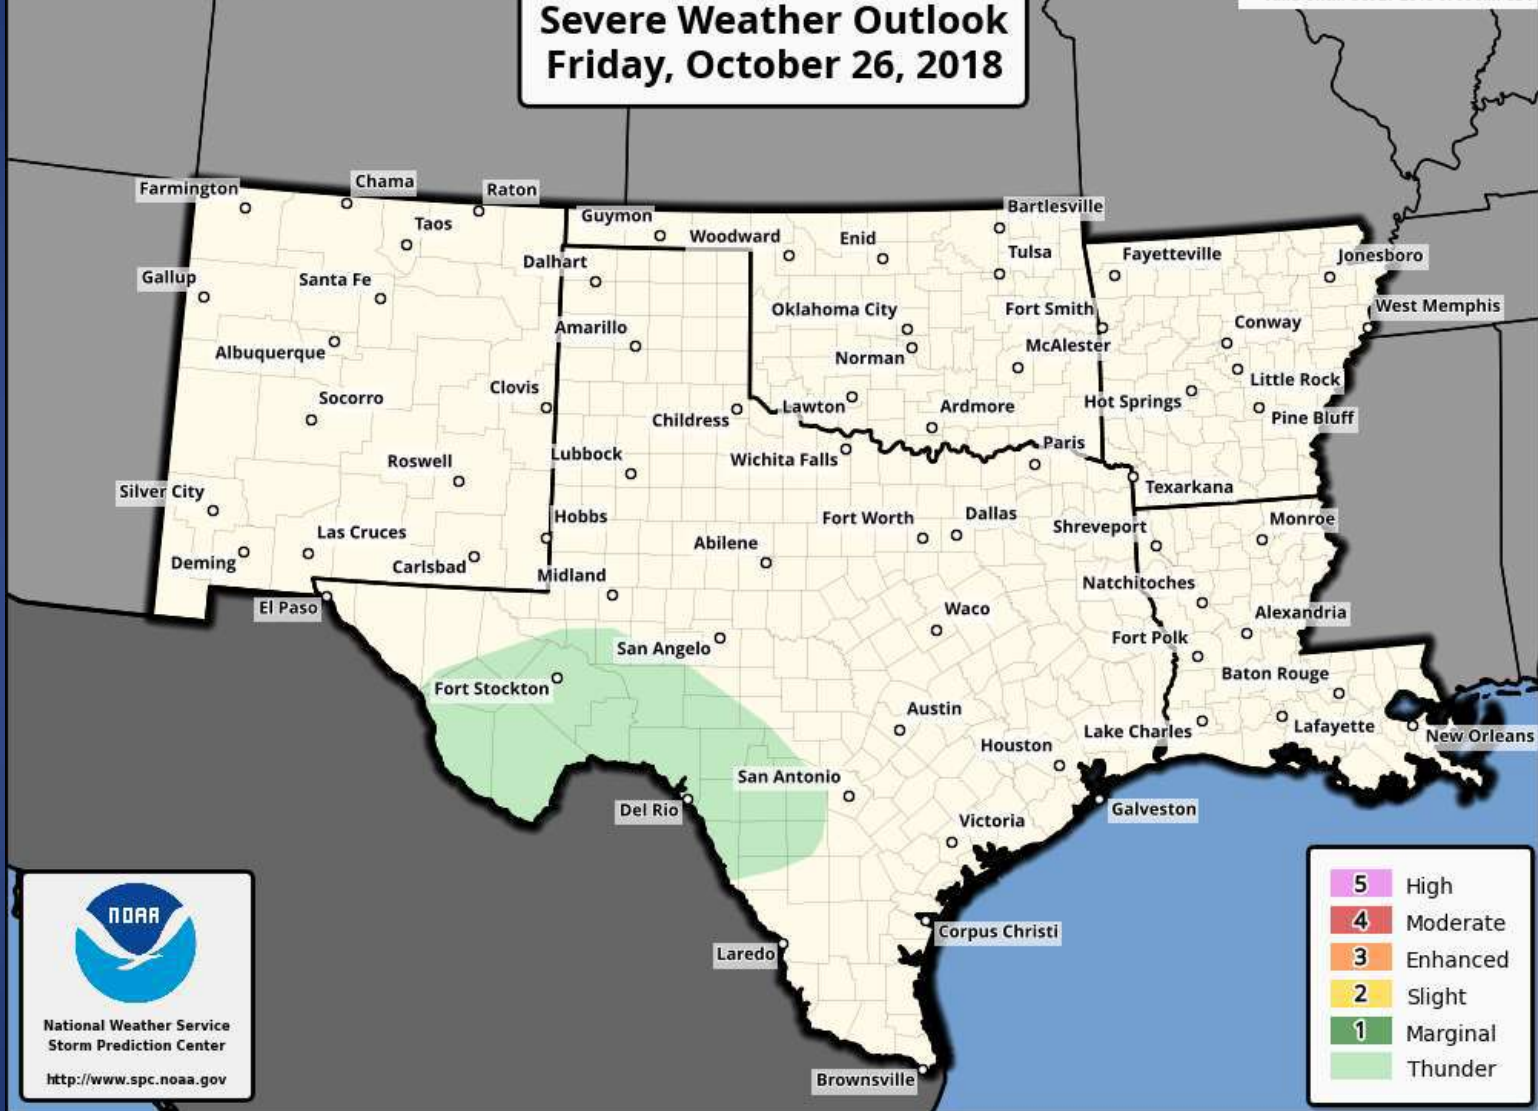

Hazardous Weather

Highlighted Area: FEMA Region 6

Last Updated: Oct 26 2018 1226 AM CDT
Valid Until: Oct 27 2018 0700 AM CDT

Severe Weather Outlook Friday, October 26, 2018

National Weather Service
Storm Prediction Center
<http://www.spc.noaa.gov>

5	High
4	Moderate
3	Enhanced
2	Slight
1	Marginal
	Thunder