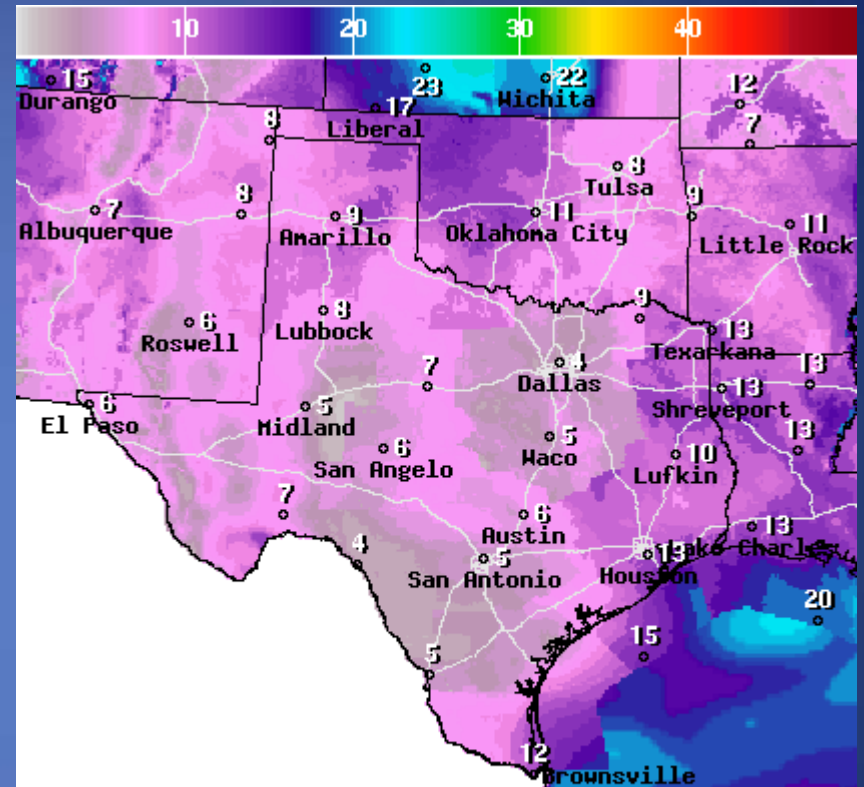

Wind Gust(Kts) Fri Oct 26 2018 5PM EDT
(Fri Oct 26 2018 21Z)

National Digital Forecast Database

04z issuance Graphic created-Oct 26 12:54AM EDT

Wind Speeds

Gusts