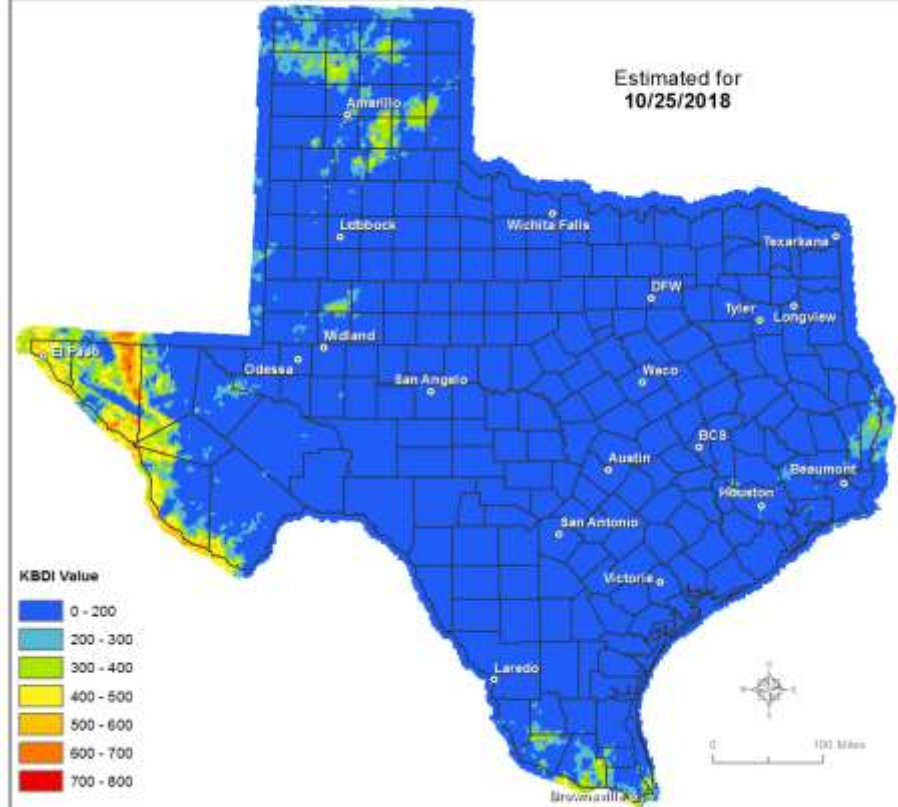

Keetch-Byram Drought Index

(4 km x 4 km resolution)

Estimated for
10/25/2018

KBDI Value

TEXAS A&M
AGRI LIFE
RESEARCH

Produced by TAMU Spatial Sciences Laboratory
in partnership with Texas A&M Forest Service

TEXAS A&M
FOREST SERVICE