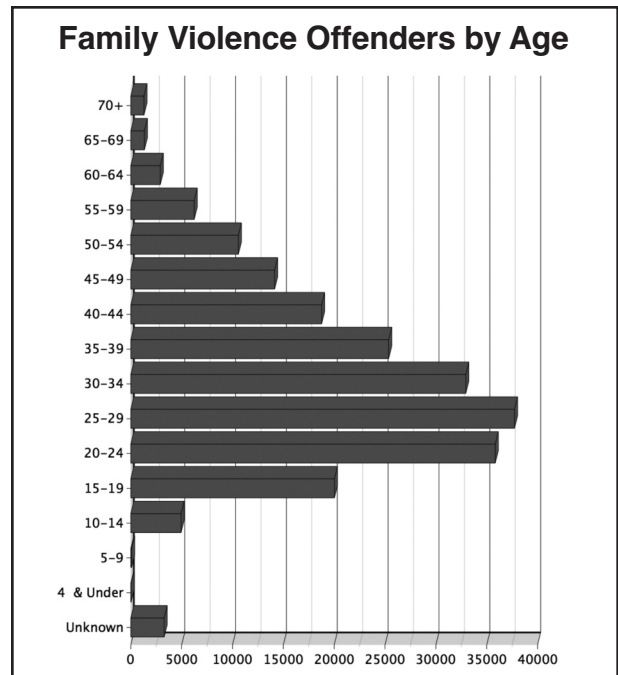

1 percent were American Indian, Alaskan Native, Asian, Native Hawaiian, or Other Pacific Islander. An examination of offenders by race found that 74 percent of the White offenders were male, 75 percent of the Black offenders were male, 68 percent of the American Indian/Alaskan Native offenders were male, and 73 percent of Asian, Native Hawaiian, or Other Pacific Islander offenders were male.

Officer Assaults

A serious problem inherent to police intervention and investigation of family violence incidents is the potential for law officers to be assaulted. In 2015, during the course of responding to family violence incidents, 206 Texas law officers were assaulted. During the same period, 4,310 assaults were made on law officers during all types of police activity.

Offenses

Offense information in the family violence program is collected according to federal UCR guidelines and does not necessarily conform to Texas state definitions. Complete offense definitions are available in the appendix to this publication. Family violence offense information falls into five general categories: assaults, homicides, kidnapping/abductions, robberies, and sex offenses. Of the five main categories, assaults accounted for 97% of all offenses. Information for each individual crime is represented in the chart on the next page.