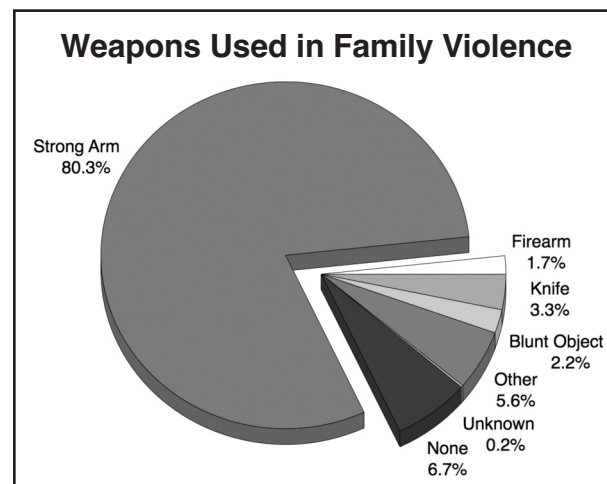

Weapons

The most common weapon involved in family violence cases was physical force through the use of hands, feet, and fists (strong-arm), which accounted for 80.3 percent of the incidents. The Texas Family Violence law considers the use of threats and intimidation to be serious enough to report and, thus, 6.7 percent of the reports were listed as involving no weapons. Knives or cutting instruments (3.3 percent), blunt objects (2.2 percent), firearms (1.7 percent), and other weapons (5.6 percent), and unknown (0.2 percent) accounted for the remaining cases. Considered as other weapons were motor vehicles, poison, explosives, fire, drugs, unknown, and miscellaneous weapons.