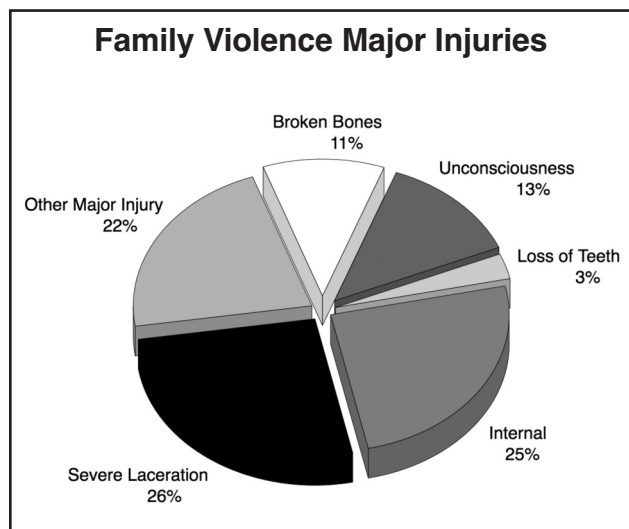

Weapons

The most common weapon involved in family violence cases was physical force through the use of hands, feet, and fists (strong-arm), which accounted for 80.3 percent of the incidents. The Texas Family Violence law considers the use of threats and intimidation to be serious enough to report and, thus, 6.7 percent of the reports were listed as involving no weapons. Knives or cutting instruments (3.3 percent), blunt objects (2.2 percent), firearms (1.7 percent), and other weapons (5.6 percent), and unknown (0.2 percent) accounted for the remaining cases. Considered as other weapons were motor vehicles, poison, explosives, fire, drugs, unknown, and miscellaneous weapons.