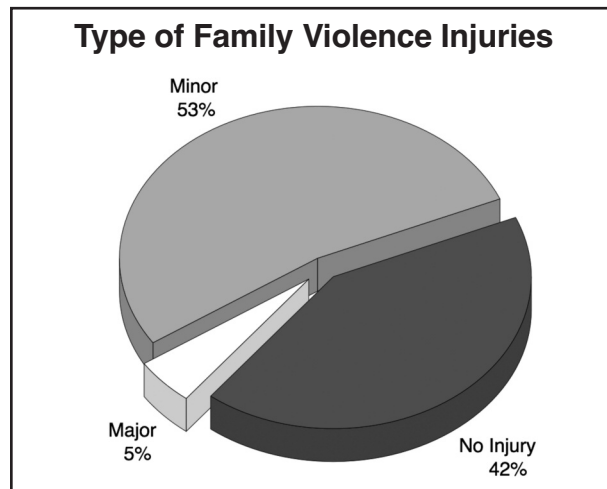

FAMILY VIOLENCE OFFENSES			
Type	Group %	Offense	Total %
Assaults	96.9	Aggravated Assault	15.5
		Simple Assault	74.6
		Intimidation	6.7
Homicides	0.1	Murder & Nonnegligent Manslaughter	0.08
		Negligent Manslaughter	0.01
		Justifiable Homicide	0.001
Kidnapping	0.3	Kidnapping/Abduction	0.3
Robbery	0.2	Robbery	0.2
Sex Offenses	2.5	Rape	1.2
		Sodomy	0.17
		Sexual Assault w/Object	0.1
		Fondling	0.9
		Incest	0.04
		Statutory Rape	0.09

Of the apparent major injuries, 25 percent were due to Possible Internal Injuries, 26 percent were from Severe Lacerations, 22 percent from Other Major Injuries, 13 percent from Unconsciousness, 11 percent from Broken Bones, and Loss of Teeth accounted for the remaining 3 percent.