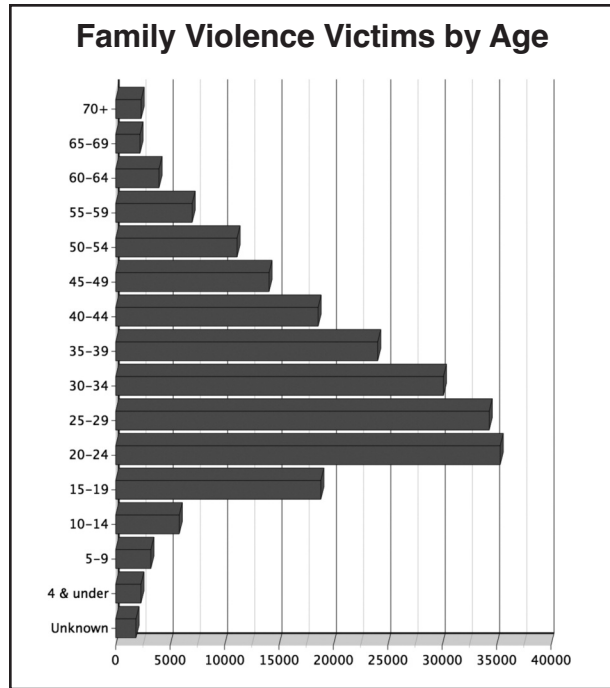

### Volume

The total number of Texas family violence incidents in 2015 was 194,872. This represented a 4.9 percent increase when compared to 2014. These incidents involved 211,301 victims (up 5.1 percent from 2014) and 205,154 offenders (up 4.9 percent from 2014).

## Victim/Offender Relationships

The largest percentage of family violence reports was between other family members. The second most commonly reported relationship among offenders and victims was married spouses and the third most common relationship was common law spouses.

**Victims**

Incidents of family violence in 2015 involved 211,301 victims. Of the victims whose sex was known, 28 percent were male and 72 percent were female. The age group with the highest number of victims was the 20-to-24 year-old bracket.

**Offenders**

In 2015, 205,154 offenders were involved in incidents of family violence. Of the offenders whose sex was known, 74 percent were male and 26 percent were female. The age group showing the highest number of offenders was the 25-to-29 year-old bracket.