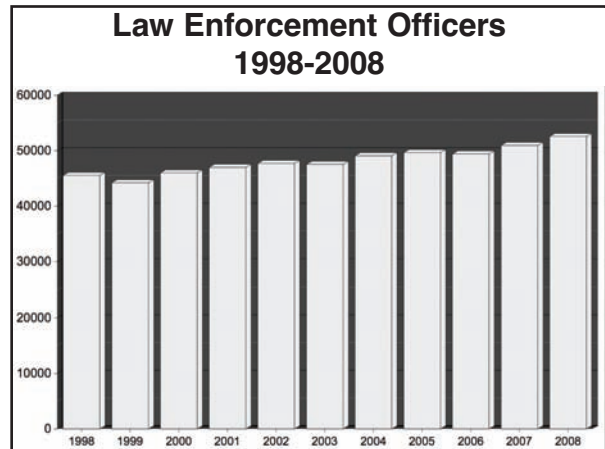

Chapter
7

LAW ENFORCEMENT
PERSONNEL

LAW ENFORCEMENT PERSONNEL

LAW ENFORCEMENT PERSONNEL DATA

The Texas Uniform Crime Reporting program collects pertinent data relating to the police agencies of the state. Information regarding law enforcement employee strength, employment trends, law officers assaulted or killed in the line of duty is discussed in this section.

Commissioned Personnel

Texas' law enforcement community employed 52,589 full-time sworn officers as of October 31, 2008. The average number of officers for every 1,000 inhabitants of Texas was 2.16. The ratio of law enforcement officers to inhabitants increased 0.1 percent from 2007.

Civilian Employees

The 1,001 Texas agencies that reported law enforcement employee data employed 34,627 civilian workers. Civilian employment has increased 3.6 percent over 2007 and make up 40 percent of the Texas law enforcement work force.

In 2008, 5,184 Texas Law Officers were assaulted in the line of duty. The number of officers assaulted increased 17.9 percent over the number of assaults in 2007. Assaults resulted in injury to the officer in 35 percent of the cases and 96 percent of the assaults were cleared.