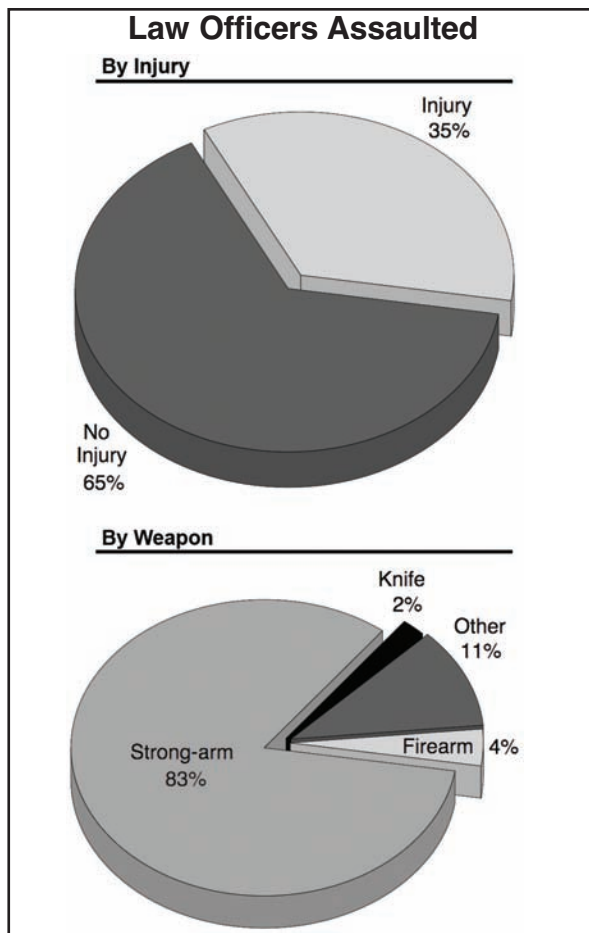

Assaults by Activity

Activity	Number	Percent
Disturbance Call	1,377	26.5%
Burglary in Progress	75	1.4%
Robbery in Progress	59	1.1%
Attempting Other Arrests	869	16.8%
Civil Disorder	69	1.3%
Handling or Transporting Prisoners	770	14.9%
Investigating Suspicious Persons or Circumstances	476	9.2%
Ambush-No Warning	21	0.4%
Mentally Deranged	78	1.5%
Traffic Pursuits and Stops	532	10.3%
All Other Circumstances	858	16.6%
TOTAL	5,184	100.0%