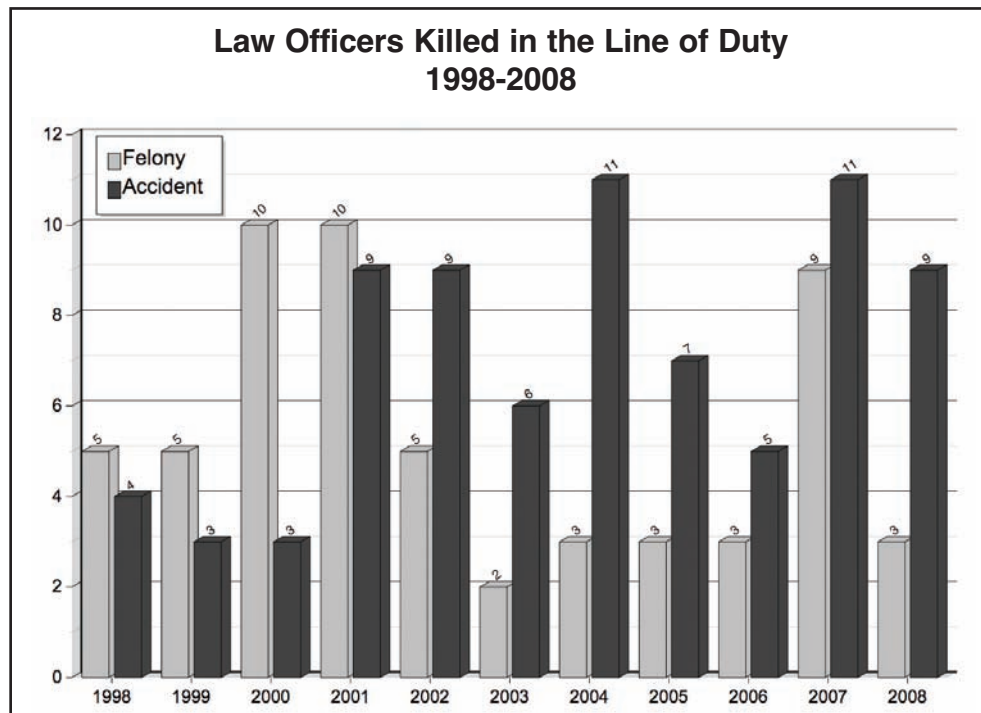

FELONIOUS DEATHS

During 2008, three Texas Law Officers were killed in the line of duty by criminal action:

- Corporal **Harry Thielepape**, Harris Co. Constable’s Office-Pct 6, injured on January 26, died on February 20 -- Killed during Felony Arrest
- Trooper **James Scott Burns**, DPS-Jefferson, on April 29 -- Traffic Stop
- Officer **Timothy Abernethy**, Houston PD, on December 7 -- Traffic Stop/Foot Pursuit

ACCIDENTAL DEATHS

Nine Texas Law Officers died as the result of duty-related accidents in 2008:

- Deputy Constable **David Joubert**, Harris Co. Constable’s Office-Pct 7, on January 13 -- Traffic Accident
- Officer **Matthew B. Thebeau**, Corpus Christi PD, on January 20 -- Traffic Accident
- Deputy Sheriff **Craig Walter Miller**, Harris Co. SO, on February 21 -- Traffic Accident
- Senior Corporal **Victor Lozada-Tirado**, Dallas PD, on February 22 -- Traffic Accident
- Officer **Everett William Dennis**, Carthage PD, on June 3 -- Traffic accident
- Officer **Gary Gryder**, Houston PD, on June 29 -- Struck by Vehicle
- Sheriff **Brent Lee**, Trinity Co. SO, on November 27 -- Traffic Accident
- Officer **Robert Davis**, San Antonio PD, injured on November 28, died on December 1 -- Struck by Vehicle
- Officer **Mark Simmons**, Amarillo PD, injured on March 24, 2005, died on December 17 -- Traffic Accident