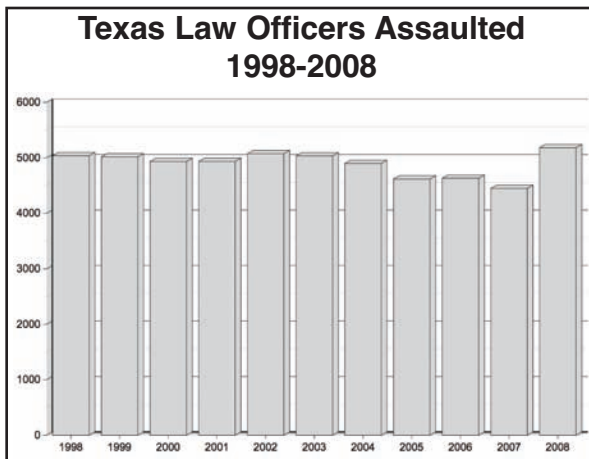

Commissioned Personnel

Texas' law enforcement community employed 52,589 full-time sworn officers as of October 31, 2008. The average number of officers for every 1,000 inhabitants of Texas was 2.16. The ratio of law enforcement officers to inhabitants increased 0.1 percent from 2007.

Civilian Employees

The 1,001 Texas agencies that reported law enforcement employee data employed 34,627 civilian workers. Civilian employment has increased 3.6 percent over 2007 and make up 40 percent of the Texas law enforcement work force.

Officers	Male	Female	Total
Police Departments	32,687	4,083	36,770
Sheriff Offices	10,843	1,470	12,313
DPS	3,304	202	3,506
TOTAL	46,834	5,755	52,589
Civilian	Male	Female	Total
Police Departments	4,444	8,641	13,085
Sheriff Offices	8,678	8,294	16,972
DPS	1,520	3,050	4,570
TOTAL	14,642	19,985	34,627

In 2008, 5,184 Texas Law Officers were assaulted in the line of duty. The number of officers assaulted increased 17.9 percent over the number of assaults in 2007. Assaults resulted in injury to the officer in 35 percent of the cases and 96 percent of the assaults were cleared.