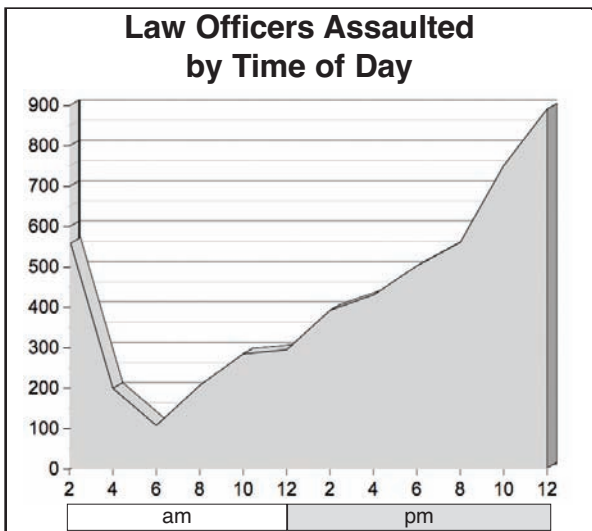

Assaults by Activity

Activity	Number	Percent
Disturbance Call	1,377	26.5%
Burglary in Progress	75	1.4%
Robbery in Progress	59	1.1%
Attempting Other Arrests	869	16.8%
Civil Disorder	69	1.3%
Handling or Transporting Prisoners	770	14.9%
Investigating Suspicious Persons or Circumstances	476	9.2%
Ambush-No Warning	21	0.4%
Mentally Deranged	78	1.5%
Traffic Pursuits and Stops	532	10.3%
All Other Circumstances	858	16.6%
TOTAL	5,184	100.0%