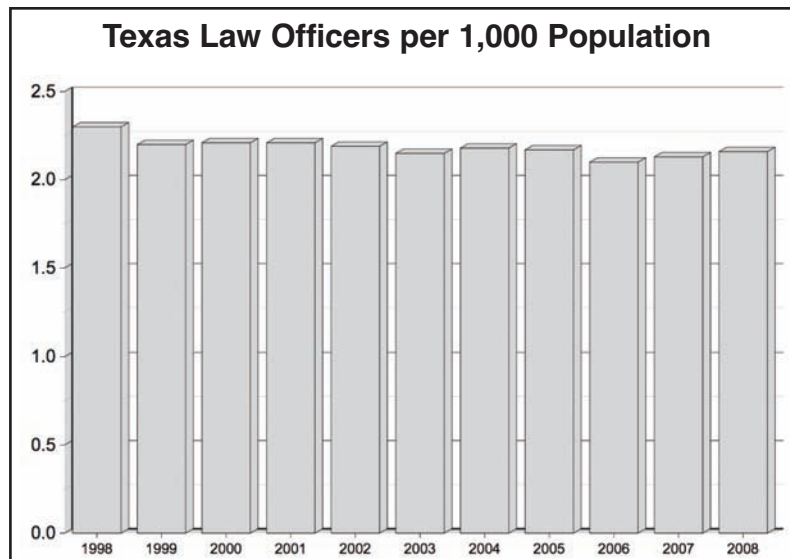

Full Time Law Enforcement Employees

Officers	Male	Female	Total
Police Departments	32,687	4,083	36,770
Sheriff Offices	10,843	1,470	12,313
DPS	3,304	202	3,506
TOTAL	46,834	5,755	52,589
Civilian	Male	Female	Total
Police Departments	4,444	8,641	13,085
Sheriff Offices	8,678	8,294	16,972
DPS	1,520	3,050	4,570
TOTAL	14,642	19,985	34,627