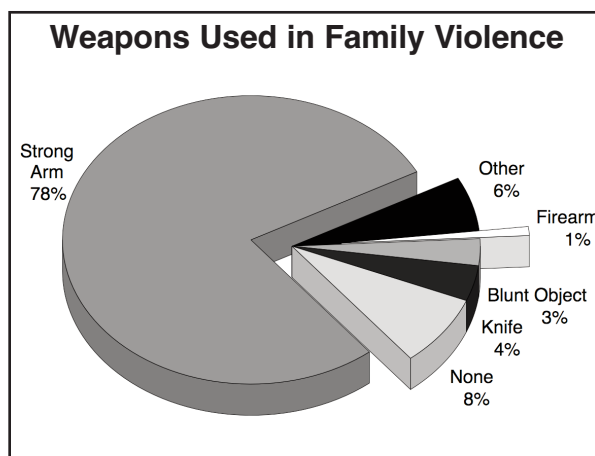

Family Violence Offenses			
Type	Group %	Offense	%
Assaults	96.9%	Aggravated Assault	14.6%
		Simple Assault	73.4%
		Intimidation	8.9%
Homicides	0.1%	Murder & Nonnegligent Manslaughter	0.1%
		Negligent Manslaughter	0.006%
		Justifiable Homicide	0.001%
Kidnapping	0.3%	Kidnapping/Abduction	0.3%
Robbery	0.2%	Robbery	0.2%
Forcible Sex Offenses	2.3%	Forcible Rape	0.9%
		Forcible Sodomy	0.3%
		Sexual Assault w/Object	0.2%
		Forcible Fondling	0.9%
Non-Forcible Sex Offenses	0.2%	Incest	0.09%
		Statutory Rape	0.1%

Injuries

For the purposes of this family violence report, the police officers who responded to disturbance calls determined the extent of injuries and all injuries were considered to be apparent injuries. If later medical attention indicated that the injuries were more or less severe than noted by the responding officer, this information is not included in the family violence report. The majority of reported injuries (54%) were considered to be minor injuries. In another 42 percent of family violence reports, 'no injury' was recorded. Major injuries were reported in 4 percent of the cases.

Of the apparent major injuries, severe lacerations were the most common at 30 percent. Possible internal injuries were reported in 28 percent of the apparent major injury reports, and apparent broken bones were noted in 11 percent of the apparent major injury cases.

Weapons