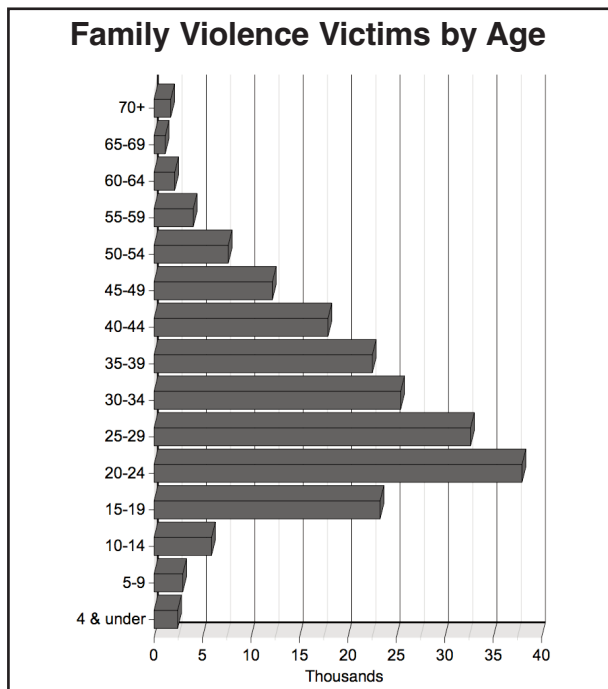

Victims

Incidents of family violence in 2007 involved 201,456 victims. Of the victims whose sex was known, 25 percent were male and 75 percent were female. The age group with the highest number of victims was the 20-to-24 year-old bracket.

Of the victims whose ethnicity was known, 40 percent were Hispanic and 60 percent were not Hispanic. For the victims whose race was known, 74 percent were listed as White, 25 percent were Black, and 1 percent were American Indian or Alaskan Native and Asian or Pacific Islander. Of the White victims, 75 percent were female, 75 percent of the Black victims were female, 84 percent of the American Indian or Alaskan Native victims were female and 76 percent of the Asian or Pacific Islander victims were female.

Offenders

In 2007, 197,260 offenders were involved in incidents of family violence. Of the offenders whose sex was known, 77 percent were male and 23 percent were female. The age group showing the highest number of offenders was the 20-to-24 year-old bracket.

Of the offenders whose ethnicity was known, 35 percent were Hispanic and 65 percent were not Hispanic. Of the offenders whose race was