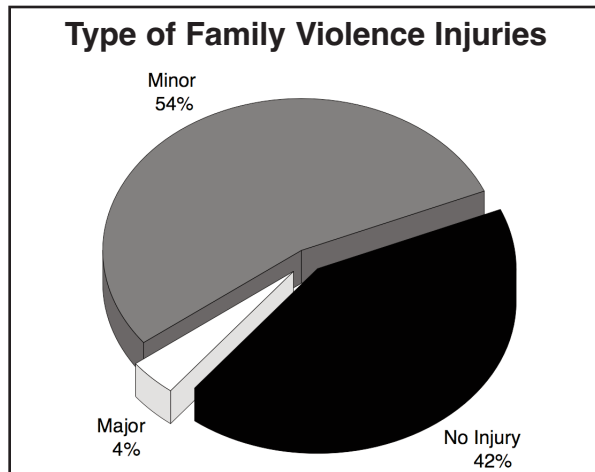

Family Violence Offenses			
Type	Group %	Offense	%
Assaults	96.9%	Aggravated Assault	14.6%
		Simple Assault	73.4%
		Intimidation	8.9%
Homicides	0.1%	Murder & Nonnegligent Manslaughter	0.1%
		Negligent Manslaughter	0.006%
		Justifiable Homicide	0.001%
Kidnapping	0.3%	Kidnapping/Abduction	0.3%
Robbery	0.2%	Robbery	0.2%
Forcible Sex Offenses	2.3%	Forcible Rape	0.9%
		Forcible Sodomy	0.3%
		Sexual Assault w/Object	0.2%
		Forcible Fondling	0.9%
Non-Forcible Sex Offenses	0.2%	Incest	0.09%
		Statutory Rape	0.1%

Injuries

For the purposes of this family violence report, the police officers who responded to disturbance calls determined the extent of injuries and all injuries were considered to be apparent injuries. If later medical attention indicated that the injuries were more or less severe than noted by the responding officer, this information is not included in the family violence report. The majority of reported injuries (54%) were considered to be minor injuries. In another 42 percent of family violence reports, 'no injury' was recorded. Major injuries were reported in 4 percent of the cases.

Of the apparent major injuries, severe lacerations were the most common at 30 percent. Possible internal injuries were reported in 28 percent of the apparent major injury reports, and apparent broken bones were noted in 11 percent of the apparent major injury cases.

Weapons

The most common weapon involved in family violence cases was physical force through the use of hands, feet, and fists (strong-arm), which accounts for 78 percent of the incidents. The Texas Family Violence law considers the use of threats and intimidation to be serious enough to report and, thus, 8 percent of the reports were listed as involving no weapons. Knives or cutting instruments (4 percent), blunt objects (3 percent), firearms (2 percent), and other (5 percent) account for the remaining cases. Considered as other weapons were motor vehicles, poison, explosives, fire, drugs, unknown, and miscellaneous weapons.