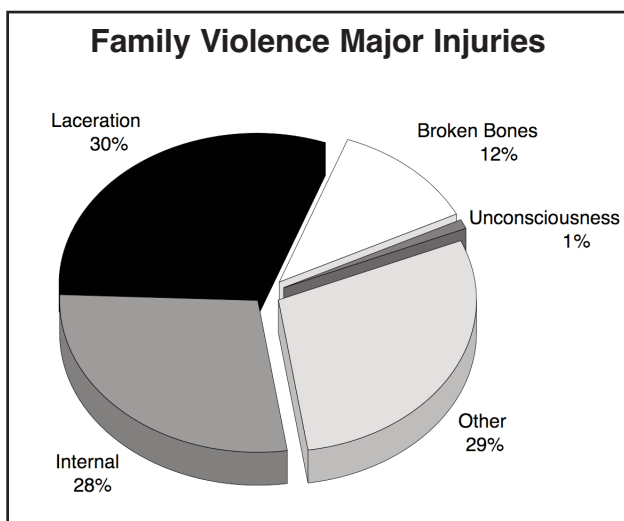

Family Violence Offenses			
Type	Group %	Offense	%
Assaults	96.9%	Aggravated Assault	14.6%
		Simple Assault	73.4%
		Intimidation	8.9%
Homicides	0.1%	Murder & Nonnegligent Manslaughter	0.1%
		Negligent Manslaughter	0.006%
		Justifiable Homicide	0.001%
Kidnapping	0.3%	Kidnapping/Abduction	0.3%
Robbery	0.2%	Robbery	0.2%
Forcible Sex Offenses	2.3%	Forcible Rape	0.9%
		Forcible Sodomy	0.3%
		Sexual Assault w/Object	0.2%
		Forcible Fondling	0.9%
Non-Forcible Sex Offenses	0.2%	Incest	0.09%
		Statutory Rape	0.1%

Injuries

For the purposes of this family violence report, the police officers who responded to disturbance calls determined the extent of injuries and all injuries were considered to be apparent injuries. If later medical attention indicated that the injuries were more or less severe than noted by the responding officer, this information is not included in the family violence report. The majority of reported injuries (54%) were considered to be minor injuries. In another 42 percent of family violence reports, 'no injury' was recorded. Major injuries were reported in 4 percent of the cases.

Of the apparent major injuries, severe lacerations were the most common at 30 percent. Possible internal injuries were reported in 28 percent of the apparent major injury reports, and apparent broken bones were noted in 11 percent of the apparent major injury cases.

Weapons