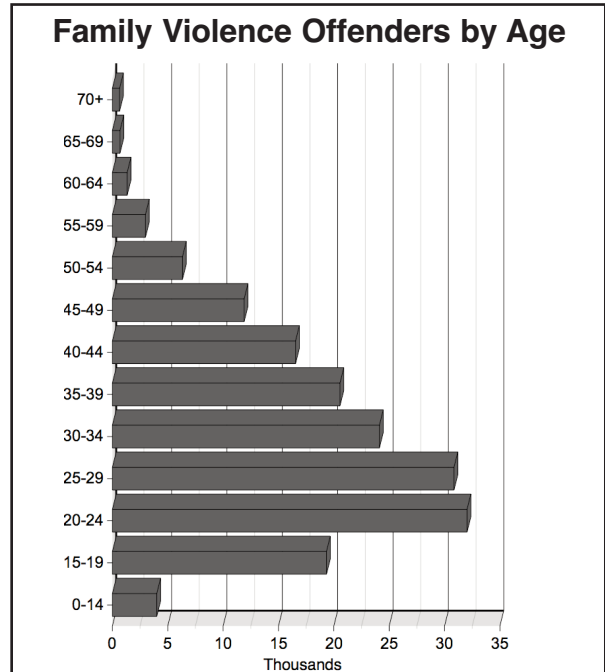

known, 72 percent were White, 27 percent were Black, and 1 percent were American Indian or Alaskan Native and Asian or Pacific Islander. An examination of offenders by race finds that 77 percent of the White offenders were male, 78 percent of the Black offenders were male, 76 percent of the American Indian or Alaskan Native offenders were male, and 73 percent of the Asian or Pacific Islander offenders were male.

Officer Assaults

A serious problem inherent to police intervention and investigation of family violence incidents is the potential for law officers to be assaulted. In 2007, during the course of responding to family violence incidents, 406 Texas law officers were assaulted. By contrast, Uniform Crime Reports for 2007 listed 4,396 assaults on law officers during all types of police activity.

Offenses

Offense information in the family violence program is collected according to federal UCR guidelines and does not necessarily conform to Texas state definitions. Complete offense definitions are available in the appendix to this publication. Family violence offense information falls into six general categories: assaults, homicides, kidnapping/abductions, robberies, forcible sex offenses, and non-forcible sex offenses. Of the six main categories, assaults accounted for 97% of all offenses. Information for each individual crime is represented in the chart on the next page.