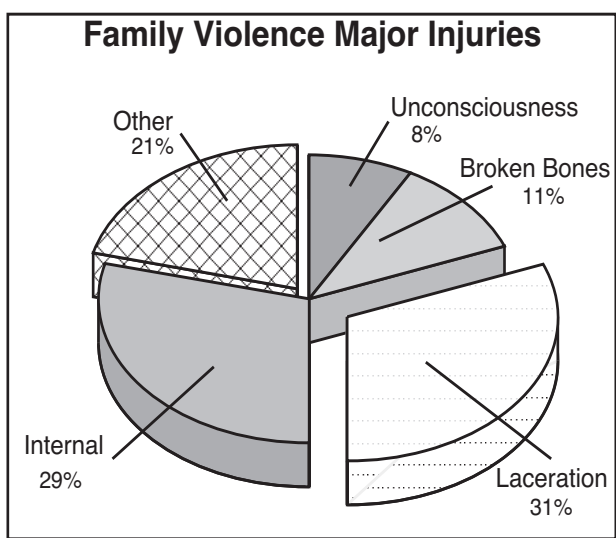

Weapons

The most common weapon involved in family violence cases was physical force through the use of hands, feet, and fists (strong-arm), which accounts for 77 percent of the incidents. The Texas Family Violence law considers the use of threats and intimidation to be serious enough to report and, thus, 9 percent of the reports were listed as involving no weapons. Knives or cutting instruments (4 percent), blunt objects (3 percent), firearms (1 percent), and other (6 percent) account for the remaining cases. Considered as other weapons were motor vehicles, poison, explosives, fire, drugs, unknown, and miscellaneous weapons.