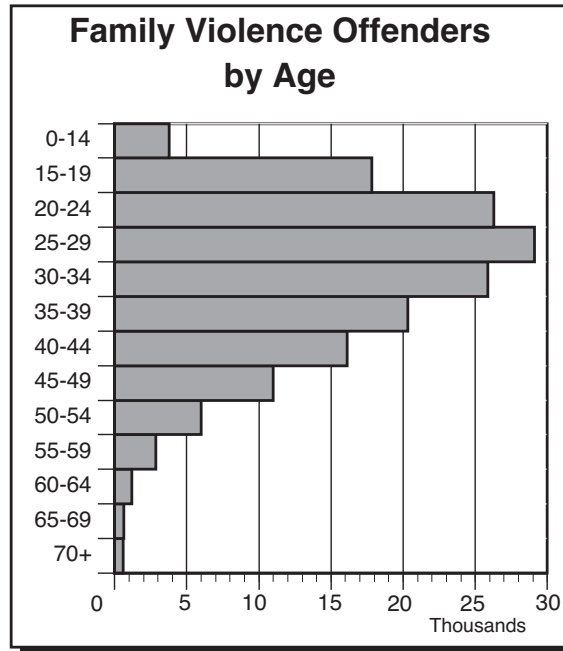

known, 71 percent were White, 28 percent were Black, and 1 percent were American Indian or Alaskan Native and Asian or Pacific Islander. An examination of offenders by race finds that 78 percent of the White offenders were male, 76 percent of the Black offenders were male, 75 percent of the American Indian or Alaskan Native offenders were male, and 73 percent of the Asian or Pacific Islander offenders were male.

Officer Assaults

A serious problem inherent to police intervention and investigation of family violence incidents is the potential for law officers to be assaulted. In 2006, during the course of responding to family violence incidents, 474 Texas law officers were assaulted. By contrast, Uniform Crime Reports for 2006 listed 4,634 assaults on law officers during all types of police activity.

Offenses

Offense information in the family violence program is collected according to federal UCR guidelines and does not necessarily conform to Texas state definitions. Complete offense definitions are available in the appendix to this publication. Family violence offense information falls into six general categories: assaults, homicides, kidnapping/abductions, robberies, forcible sex offenses, and non-forcible sex offenses. Of the six main categories, assaults accounted for 97% of all offenses. Information for each individual crime is represented in the chart on the next page.