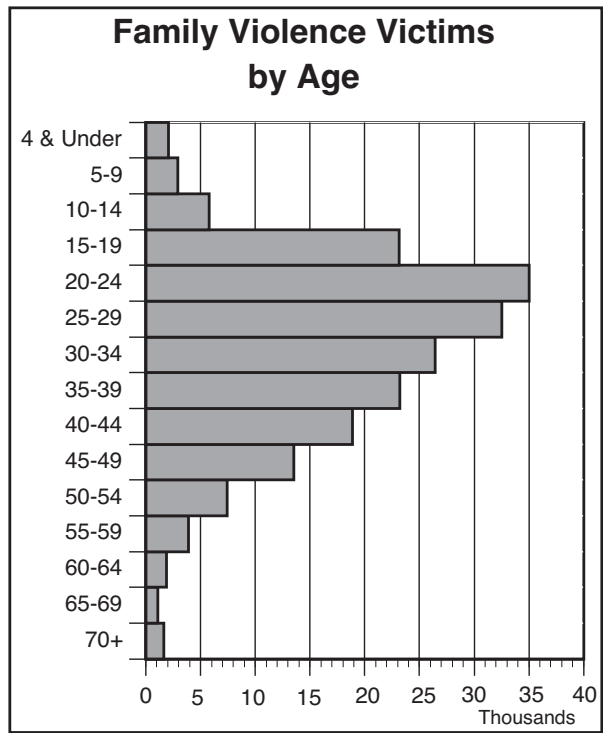

ANALYSIS

Volume

The total number of Texas family violence incidents in 2006 was 186,983. This represented a 0.4 percent decrease when compared to 2005. These incidents involved 200,722 victims (up 0.6 percent from 2005) and 196,942 offenders (up 1.0 percent from 2005).

Family Violence	2006	2005	% Change
Number of Incidents	186,983	187,811	-0.4%
Number of Victims	200,722	199,574	+0.6%
Number of Offenders	196,942	195,174	+1.0%

Victim/Offender Relationships

The largest percentage of family violence reports was between married spouses. The second most commonly reported relationship among offenders and victims was common-law spouses and the third most common relationship was other family member.

Victims

Incidents of family violence in 2006 involved 200,722 victims. Of the victims whose sex was known, 24 percent were male and 76 percent were female. The age group with the highest number of victims was the 20-to-24 year-old bracket.

Offenders

In 2006, 196,942 offenders were involved in incidents of family violence. Of the offenders whose sex was known, 78 percent were male and 22 percent were female. The age group showing the highest number of offenders was the 25-to-29 year-old bracket.