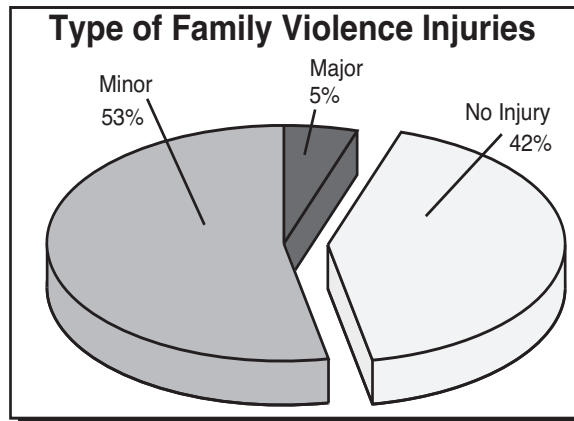

Family Violence Offenses			
Type	Group %	Offense	%
Assaults	96.7%	Aggravated Assault	15.7%
		Simple Assault	72.3%
		Intimidation	8.7%
Homicides	0.1%	Murder & Nonnegligent Manslaughter	0.1%
		Negligent Manslaughter	0.01%
		Justifiable Homicide	0.001%
Kidnapping	0.3%	Kidnapping/Abduction	0.3%
Robbery	0.2%	Robbery	0.2%
Forcible Sex Offenses	2.5%	Forcible Rape	1.0%
		Forcible Sodomy	0.3%
		Sexual Assault w/Object	0.2%
		Forcible Fondling	1.0%
Non-Forcible Sex Offenses	0.2%	Incest	0.09%
		Statutory Rape	0.1%

Of the apparent major injuries, severe lacerations were the most common at 31 percent. Possible internal injuries were reported in 29 percent of the apparent major injury reports, and apparent broken bones were noted in 11 percent of the apparent major injury cases.