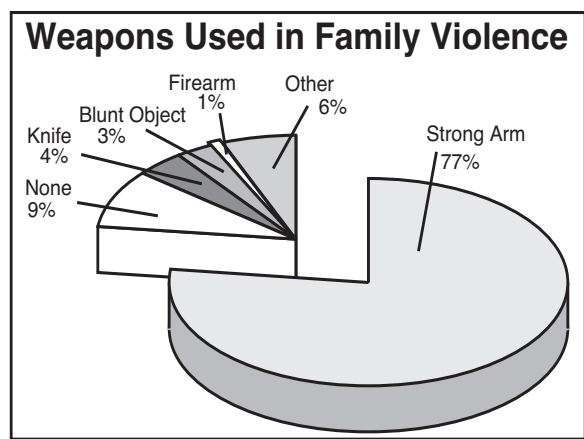

Of the apparent major injuries, severe lacerations were the most common at 31 percent. Possible internal injuries were reported in 29 percent of the apparent major injury reports, and apparent broken bones were noted in 11 percent of the apparent major injury cases.

Injuries

For the purposes of this family violence report, the police officers who responded to disturbance calls determined the extent of injuries and all injuries were considered to be apparent injuries. If later medical attention indicated that the injuries were more or less severe than noted by the responding officer, this information is not included in the family violence report. The majority of reported injuries (53%) were considered to be minor injuries. In another 42 percent of family violence reports, 'no injury' was recorded. Major injuries were reported in 5 percent of the cases.

Weapons

The most common weapon involved in family violence cases was physical force through the use of hands, feet, and fists (strong-arm), which accounts for 77 percent of the incidents. The Texas Family Violence law considers the use of threats and intimidation to be serious enough to report and, thus, 9 percent of the reports were listed as involving no weapons. Knives or cutting instruments (4 percent), blunt objects (3 percent), firearms (1 percent), and other (6 percent) account for the remaining cases. Considered as other weapons were motor vehicles, poison, explosives, fire, drugs, unknown, and miscellaneous weapons.