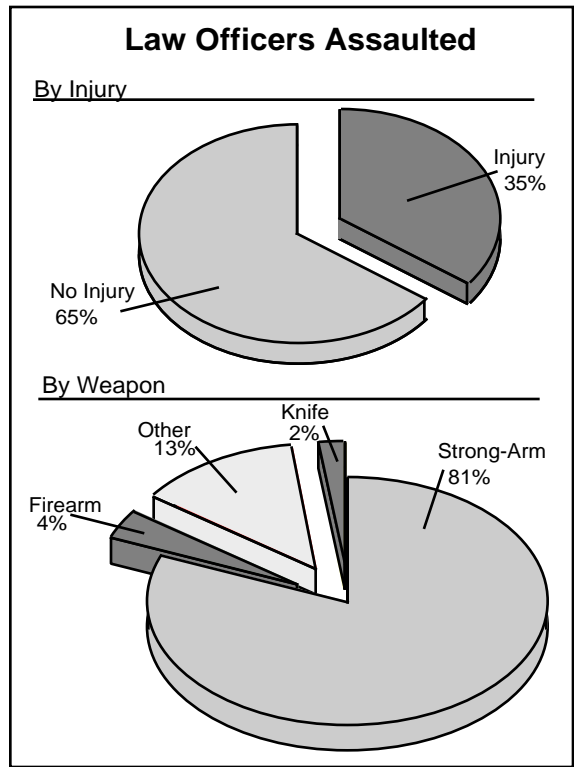

Assaults by Activity		
Activity	Number	Percent
Disturbance Call	1,439	28.6%
Burglary in Progress	61	1.2%
Robbery in Progress	51	1.0%
Attempting Other Arrests	936	18.6%
Civil Disorder	47	0.9%
Handling or Transporting Prisoners	890	17.7%
Investigating Suspicious Persons or Circumstances	531	10.5%
Ambush-No Warning	20	0.4%
Mentally Deranged	93	1.8%
Traffic Pursuits and Stops	522	10.4%
All Other Circumstances	446	8.9%
TOTAL	5,036	100.0%