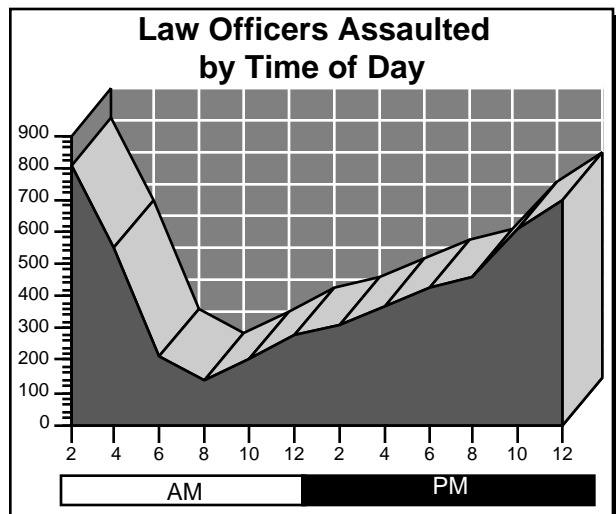

Assaults by Assignment			
Assignment	Number	Percent	
Two Man Vehicle	857	17.0%	
One Man Vehicle	Alone	1,452	28.8%
	Assisted	1,662	33.1%
Detective	Alone	80	1.6%
	Assisted	233	4.6%
Other	Alone	318	6.3%
	Assisted	434	8.6%
TOTAL	5,036	100.0%