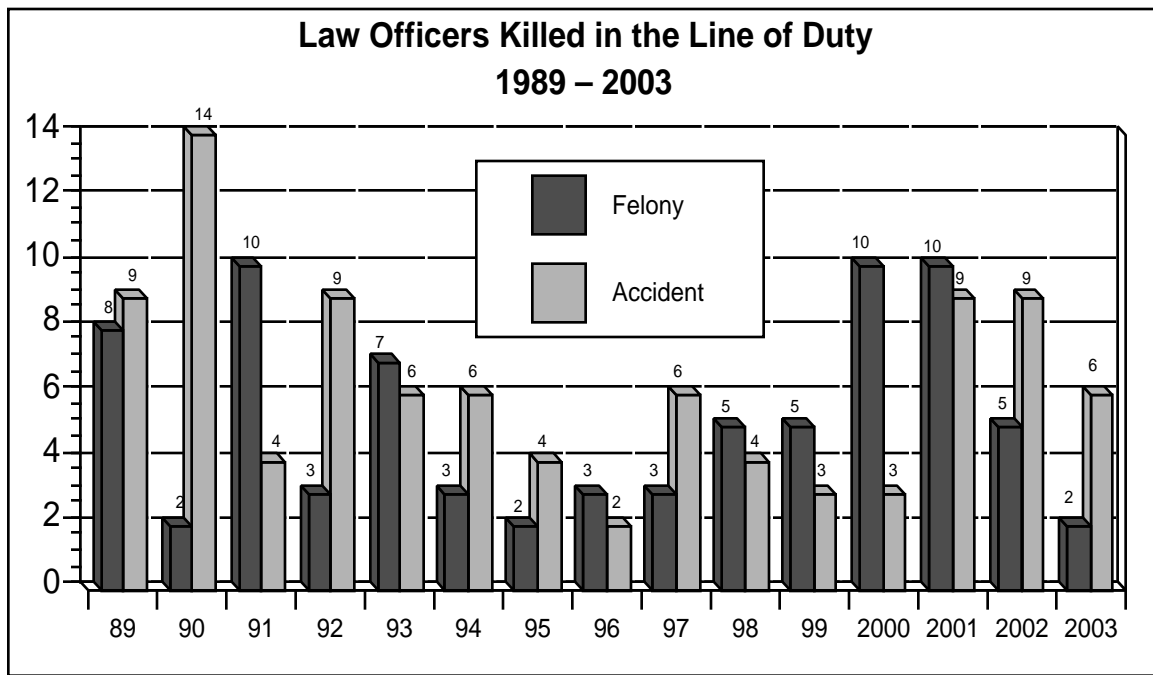

TEXAS LAW ENFORCEMENT OFFICERS KILLED IN THE LINE OF DUTY IN 2003

The Texas Department of Public Safety and Law Enforcement community expresses its sincerest sympathy to the families of the following Law Enforcement Officers who made the ultimate sacrifice while protecting and serving the citizens of Texas.

FELONIOUS DEATHS

During 2003, two Texas Law Officers were killed in the line of duty by criminal action:

- Officer **Charles R. Clark**, Houston PD, on April 3 -- Responding to robbery
- Officer **Jose Arturo Herrera**, Friona PD, on April 13 -- Intentionally hit by pursued vehicle

ACCIDENTAL DEATHS

Six Texas Law Officers died as the result of duty-related accidents in 2003:

- Deputy Sheriff **Mike Fitzgerald**, Moore County SO, on July 8 -- Traffic accident
- Deputy Constable **John David Garcia**, Montgomery CO Constable's Office, Pct. 5, on July 17 -- Traffic accident
- Game Warden **Wesley Wagstaff**, Texas Parks and Wildlife, on August 5 -- Traffic accident
- Officer **Toby Dirickson**, Ranger PD, on November 2 -- Struck by vehicle
- Officer **James O'Brien**, Temple PD, on November 21 -- Traffic accident
- Deputy Sheriff **Jesus A Garza, Jr.**, Bexar County SO, on December 26 -- Traffic accident