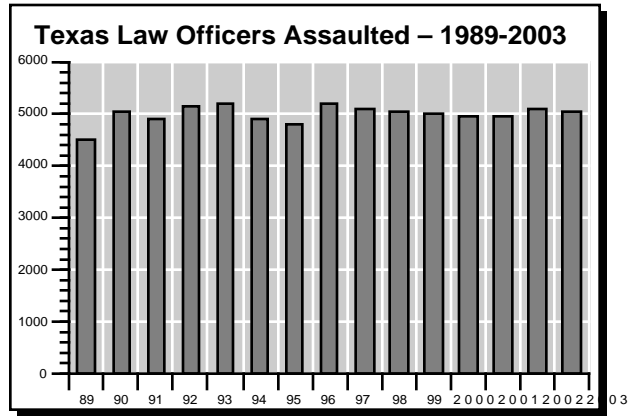

Commissioned Personnel

Texas' law enforcement community employed 47,562 full-time sworn officers as of October 31, 2003. The average number of officers for every 1,000 inhabitants of Texas was 2.15. The ratio of law enforcement officers to inhabitants decreased 1.8 percent from 2002.

Civilian Employees

The 965 Texas agencies that reported law enforcement employee data employed 28,543 civilian workers. Civilian employment has decreased 4 percent over 2002 and make up 38 percent of the Texas law enforcement work force.

Full Time Law Enforcement Employees			
Officers	Male	Female	Total
Police Departments	30,054	3,490	33,544
Sheriff Offices	9,656	1,232	10,888
DPS	2,938	192	3,130
TOTAL	42,648	4,914	47,562
Civilian	Male	Female	Total
Police Departments	3,714	7,341	11,055
Sheriff Offices	7,368	5,952	13,320
DPS	1,403	2,765	4,168
TOTAL	12,485	16,058	28,543

In 2003, 5,036 Texas Law Officers were assaulted in the line of duty. The number of officers assaulted decreased 0.8 percent over the number of assaults in 2002. Assaults resulted in injury to the officer in 35 percent of the cases and 94 percent of the assaults were cleared.