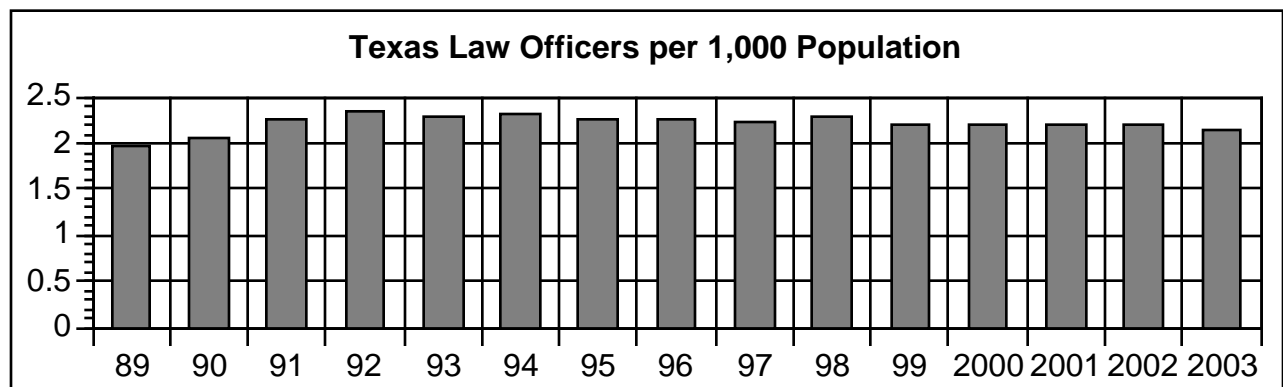

Civilian Employees

The 965 Texas agencies that reported law enforcement employee data employed 28,543 civilian workers. Civilian employment has decreased 4 percent over 2002 and make up 38 percent of the Texas law enforcement work force.

Full Time Law Enforcement Employees			
Officers	Male	Female	Total
Police Departments	30,054	3,490	33,544
Sheriff Offices	9,656	1,232	10,888
DPS	2,938	192	3,130
TOTAL	42,648	4,914	47,562
Civilian	Male	Female	Total
Police Departments	3,714	7,341	11,055
Sheriff Offices	7,368	5,952	13,320
DPS	1,403	2,765	4,168
TOTAL	12,485	16,058	28,543