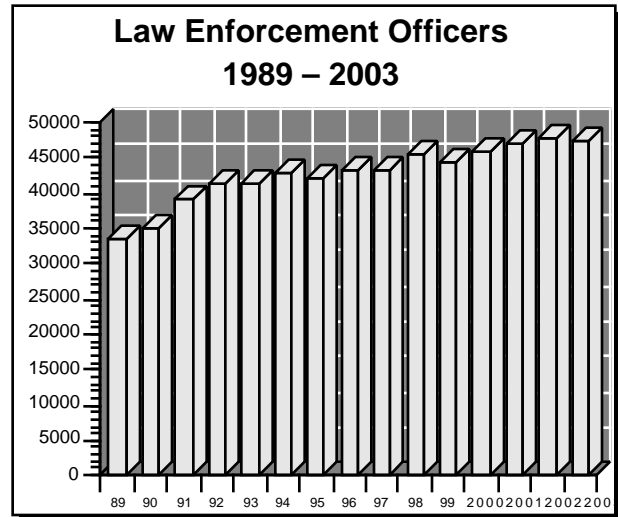

LAW ENFORCEMENT PERSONNEL

LAW ENFORCEMENT PERSONNEL DATA

The Texas Uniform Crime Reporting program collects pertinent data relating to the police agencies of the state. Information regarding law enforcement employee strength, employment trends, law officers assaulted or killed in the line of duty is discussed in this section.

Commissioned Personnel

Texas' law enforcement community employed 47,562 full-time sworn officers as of October 31, 2003. The average number of officers for every 1,000 inhabitants of Texas was 2.15. The ratio of law enforcement officers to inhabitants decreased 1.8 percent from 2002.

Civilian Employees

The 965 Texas agencies that reported law enforcement employee data employed 28,543 civilian workers. Civilian employment has decreased 4 percent over 2002 and make up 38 percent of the Texas law enforcement work force.

In 2003, 5,036 Texas Law Officers were assaulted in the line of duty. The number of officers assaulted decreased 0.8 percent over the number of assaults in 2002. Assaults resulted in injury to the officer in 35 percent of the cases and 94 percent of the assaults were cleared.