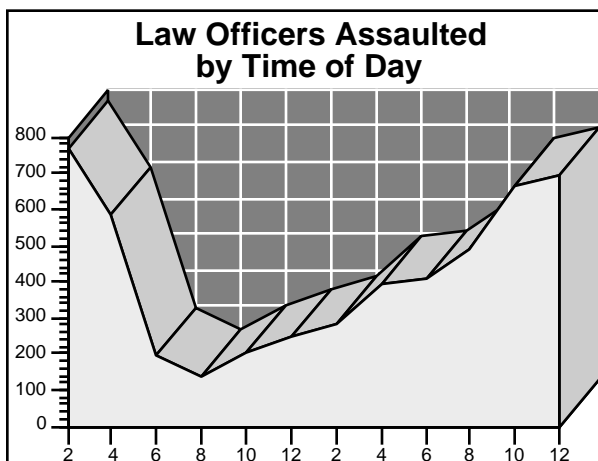

Assaults by Assignment			
Assignment	Number	Percent	
Two Man Vehicle	1,042	20.5%	
One Man Vehicle	Alone	1,412	27.8%
	Assisted	1,652	32.6%
Detective	Alone	72	1.4%
	Assisted	203	4.0%
Other	Alone	303	6.0%
	Assisted	391	7.7%
TOTAL	5,075	100.0%