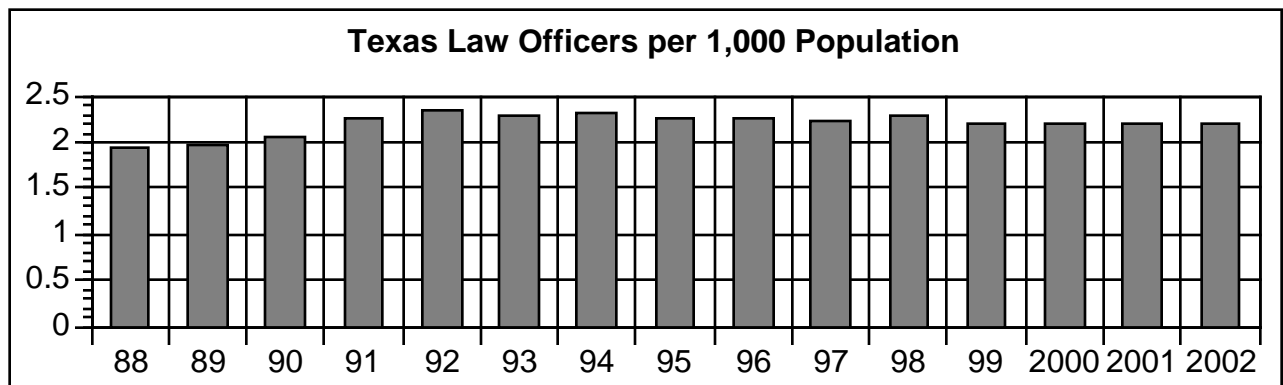

Civilian Employees

The 967 Texas agencies that reported law enforcement employee data employed 29,754 civilian workers. Civilian employment has increased 5 percent over 2001 and now makes up 38 percent of the Texas law enforcement work force.

Full Time Law Enforcement Employees			
Officers	Male	Female	Total
Police Departments	29,864	3,371	33,235
Sheriff Offices	10,101	1,358	11,459
DPS	2,853	178	3,031
TOTAL	42,818	4,907	47,725
Civilian	Male	Female	Total
Police Departments	3,699	7,642	11,341
Sheriff Offices	7,711	6,253	13,964
DPS	1,530	2,919	4,449
TOTAL	12,940	16,814	29,754