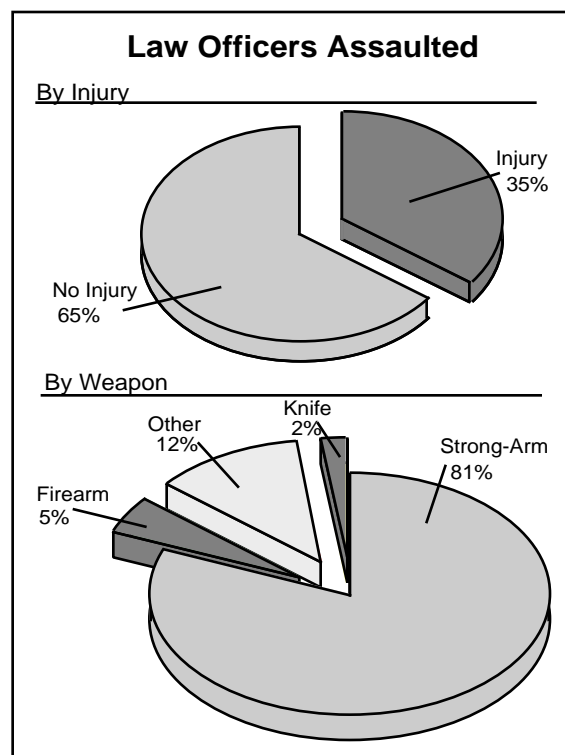

Assaults by Activity		
Activity	Number	Percent
Disturbance Call	1,497	29.5%
Burglary in Progress	64	1.3%
Robbery in Progress	59	1.2%
Attempting Other Arrests	908	17.9%
Civil Disorder	35	0.6%
Handling or Transporting Prisoners	928	18.3%
Investigating Suspicious Persons or Circumstances	521	10.3%
Ambush-No Warning	25	0.4%
Mentally Deranged	70	1.4%
Traffic Pursuits and Stops	532	10.5%
All Other Circumstances	436	8.6%
TOTAL	5,075	100.0%