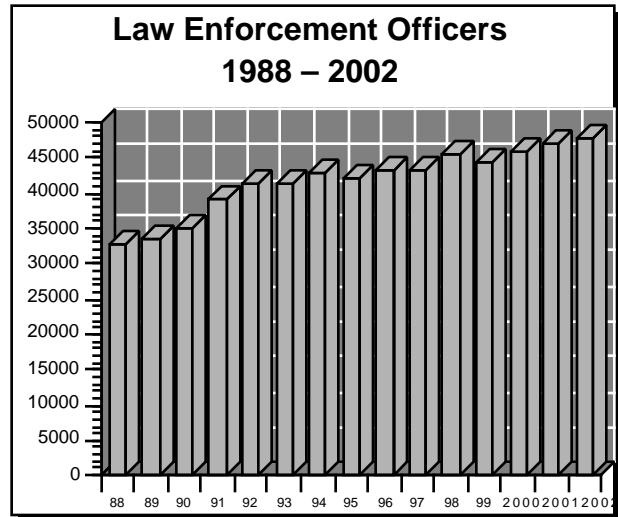

Chapter 7

LAW ENFORCEMENT PERSONNEL

LAW ENFORCEMENT PERSONNEL

LAW ENFORCEMENT PERSONNEL DATA

The Texas Uniform Crime Reporting program collects pertinent data relating to the police agencies of the state. Information regarding law enforcement employee strength, employment trends, law officers assaulted or killed in the line of duty is discussed in this section.

Commissioned Personnel

Texas' law enforcement community employed 47,725 full-time sworn officers as of October 31, 2002. The average number of officers for every 1,000 inhabitants of Texas was 2.19. The ratio of law enforcement officers to inhabitants decreased 0.9 percent from 2001.

Civilian Employees

The 967 Texas agencies that reported law enforcement employee data employed 29,754 civilian workers. Civilian employment has increased 5 percent over 2001 and now makes up 38 percent of the Texas law enforcement work force.

In 2002, 5,075 Texas Law Officers were assaulted in the line of duty. The number of officers assaulted increased 2.8 percent over the number of assaults in 2001. Assaults resulted in injury to the officer in 35 percent of the cases and 94 percent of the assaults were cleared.