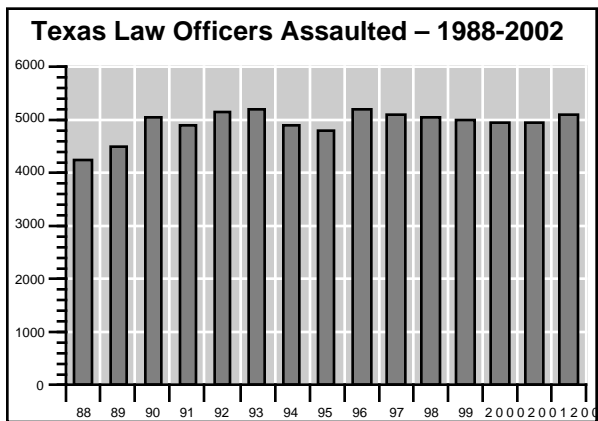

Commissioned Personnel

Texas' law enforcement community employed 47,725 full-time sworn officers as of October 31, 2002. The average number of officers for every 1,000 inhabitants of Texas was 2.19. The ratio of law enforcement officers to inhabitants decreased 0.9 percent from 2001.

Civilian Employees

The 967 Texas agencies that reported law enforcement employee data employed 29,754 civilian workers. Civilian employment has increased 5 percent over 2001 and now makes up 38 percent of the Texas law enforcement work force.

Full Time Law Enforcement Employees			
Officers	Male	Female	Total
Police Departments	29,864	3,371	33,235
Sheriff Offices	10,101	1,358	11,459
DPS	2,853	178	3,031
TOTAL	42,818	4,907	47,725
Civilian	Male	Female	Total
Police Departments	3,699	7,642	11,341
Sheriff Offices	7,711	6,253	13,964
DPS	1,530	2,919	4,449
TOTAL	12,940	16,814	29,754

In 2002, 5,075 Texas Law Officers were assaulted in the line of duty. The number of officers assaulted increased 2.8 percent over the number of assaults in 2001. Assaults resulted in injury to the officer in 35 percent of the cases and 94 percent of the assaults were cleared.