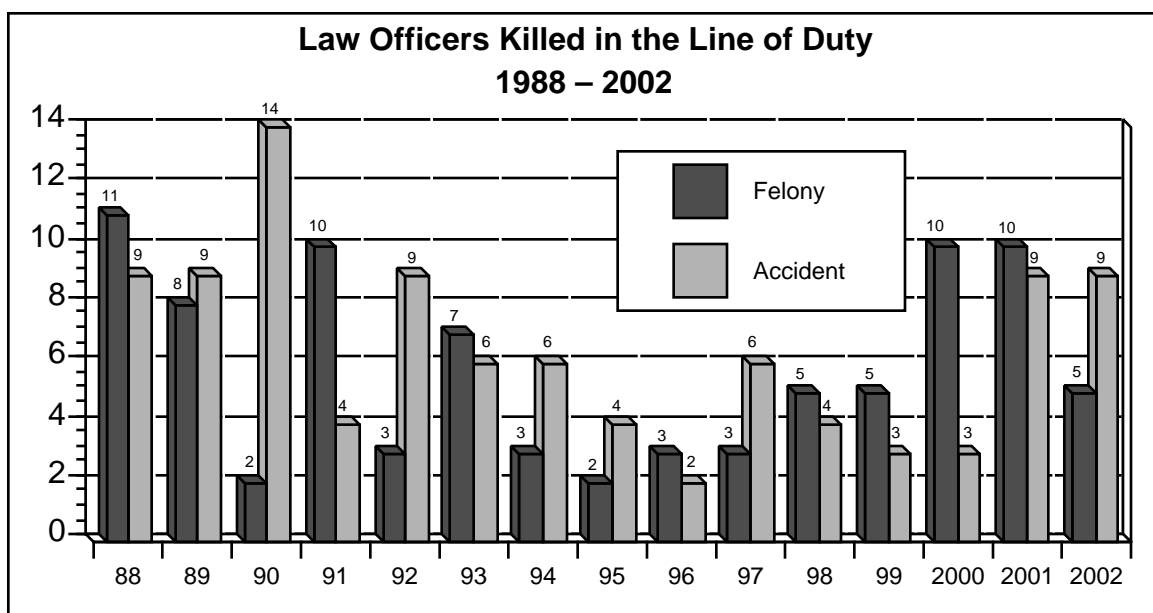

FELONIOUS DEATHS

During 2002, five Texas Law Officers were killed in the line of duty by criminal action:

- Captain **George Scott Monier**, White Settlement PD, on April 24 -- Responding to disturbance call
- Sergeant **Stephen Edward Davenport**, Limestone County SO, on May 2 -- Ambush during auto theft ring operation
- Sergeant **Jaime Rodriguez**, Andrews PD, on May 16 -- Conducting drug search
- Officer **Conrad S. Gernale**, Beaumont PD, on September 6 -- Responding to disturbance call
- Patrolman **Harry M. Steinfeldt, III**, Ferris PD, on October 6 -- Responding to disturbance call

ACCIDENTAL DEATHS

Nine Texas Law Officers died as the result of duty-related accidents in 2002:

- Agent **Eloy Hernandez**, US Border Patrol (McAllen), on January 17 -- Traffic accident
- Deputy **Larry Mack Dowdy**, Coryell County SO, on February 2 -- Traffic accident
- Deputy **Herman Scott, Jr.**, Harrison County SO, on February 8 -- Traffic accident
- Officer **Keith Dees**, Houston PD, on March 4 -- Traffic accident
- Corporal **David King**, Liberty County SO, on June 4 -- Traffic accident
- Deputy **Shane Ronald Bennett**, Harris County SO, on June 12 -- Friendly fire
- Patrolman **Roberto Nieto**, Eagle Lake PD, on July 24 -- Struck by train
- Officer **Patrick Metzler**, Dallas PD, on October 23 -- Traffic accident
- Deputy **Bobby Franks**, Houston County SO, on December 23 -- Traffic accident